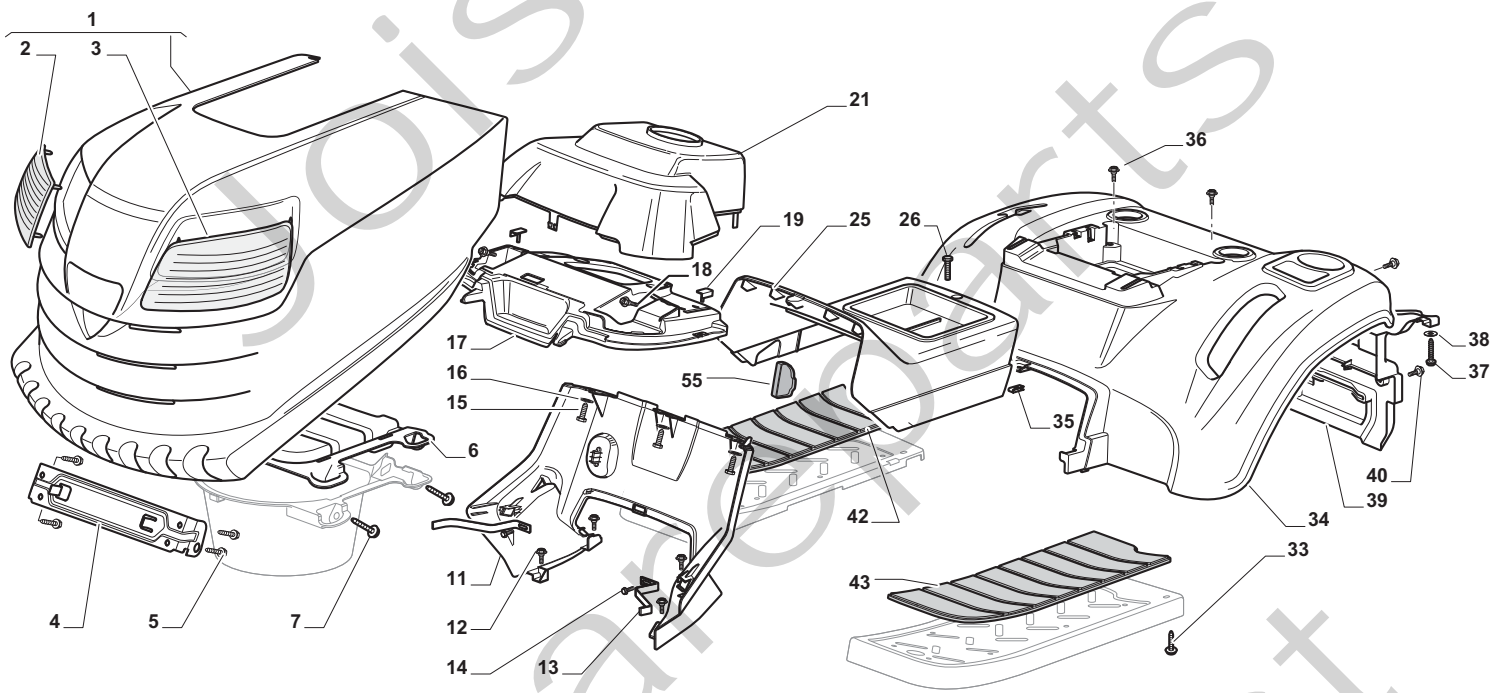

THIS INFORMATION IS NOT INTENDED FOR SALE OR RESALE, AND THIS NOTICE MUST REMAIN ON ALL COPIES.

STIGA®

Chassis				
POSITION	CODE	Q.TY	DESCRIPTION	NOTES
1	24487998/0	1	Cotter Pin	
2	25510079/0	2	Pin	
3	12154210/0	2	Nut	
4	12735599/0	2	Screw	
5	325547225/0	1	Right Plate	
6	325547227/0	1	Left Plate	
11	382785169/1	1	Steering Column Support	
12	125943009/0	4	Screw	
13	325785331/1	1	Right Seat Support	
14	325785333/1	1	Left Seat Support	
15	125943009/0	6	Screw	
16	382785179/0	1	Footboard Support	
17	125943009/0	2	Screw	
18	125943009/0	2	Screw	
20	325500041/1	1	Right Footboard	
21	325500043/1	1	Left Footboard	
22	12735599/0	2	Screw	
25	12293201/0	2	Nut	
26	325820109/1	1	Seat Support	
27	125160048/0	2	Spacer	
28	125430263/0	2	Spring	
29	325060038/0	1	Cam	
30	325820105/1	1	Support	
31	125430264/0	2	Spring	
32	12521350/0	2	Washer	
33	12691400/0	2	Screw	
34	325122002/0	2	Hood	
35	382547061/0	1	Plate	
36	22524970/2	2	Pin	
37	382820151/0	1	Seat Support	
38	12155010/0	2	Nut	
39	118203854/0	2	Protection	
40	125943009/0	4	Screw	

Body				
POSITION	CODE	Q.TY	DESCRIPTION	NOTES
1	325076899/0	1	Engine Hood Black	
2	325410887/0	1	Right Grill	
3	325410888/0	1	Left Grill	
4	325785317/0	1	Engine Hood Support	
5	12735403/0	4	Screw	
6	325263302/1	1	Air Intake Grill	
7	112728692/0	4	Screw	
11	325785298/0	1	Dashboard Support	
12	125943010/0	4	Screw	
13	325270325/0	2	Guide	
14	12735599/0	2	Screw	
15	112735406/0	3	Screw	
16	12523040/0	3	Washer	
17	325120202/1	1	Dashboard	
18	125943010/0	2	Screw	
19	325260003/0	2	Grommet	
21	325120203/0	1	Cover	
25	325110397/1	1	Cover, Black	
26	125943010/0	1	Screw	
33	112735406/0	4	Screw	
34	325110400/0	1	Wheels Cover Black	
35	112437506/0	1	Plate	
36	125943010/0	2	Screw	
37	112735406/0	2	Screw	
38	12523040/0	2	Washer	
39	325547208/1	1	Plate	
40	125943010/0	2	Screw	
42	325110384/0	1	Right Footboardcover	
43	325110385/0	1	Left Footboard Cover	
55	325207191/0	1	Plate	