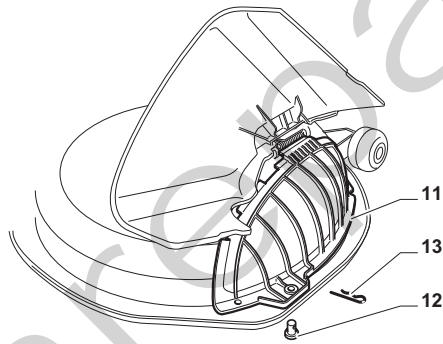

Optionals On Request

POSITION	CODE	Q.TY	DESCRIPTION	NOTES
1	382869038/0	1	Muffler Protection	
2	125943008/0	4	Screw	
5	382650211/0	2	Stiffening	
6	382033111/0	1	Rod	
7	12155000/0	2	Nut	
8	25510021/1	1	Pin	
9	24487999/0	1	Cotter Pin	
11	325140099/0	1	Deflector	
12	125510111/0	1	Pin	
13	24487998/0	1	Cotter Pin	

Joist
Spareparts
Joist