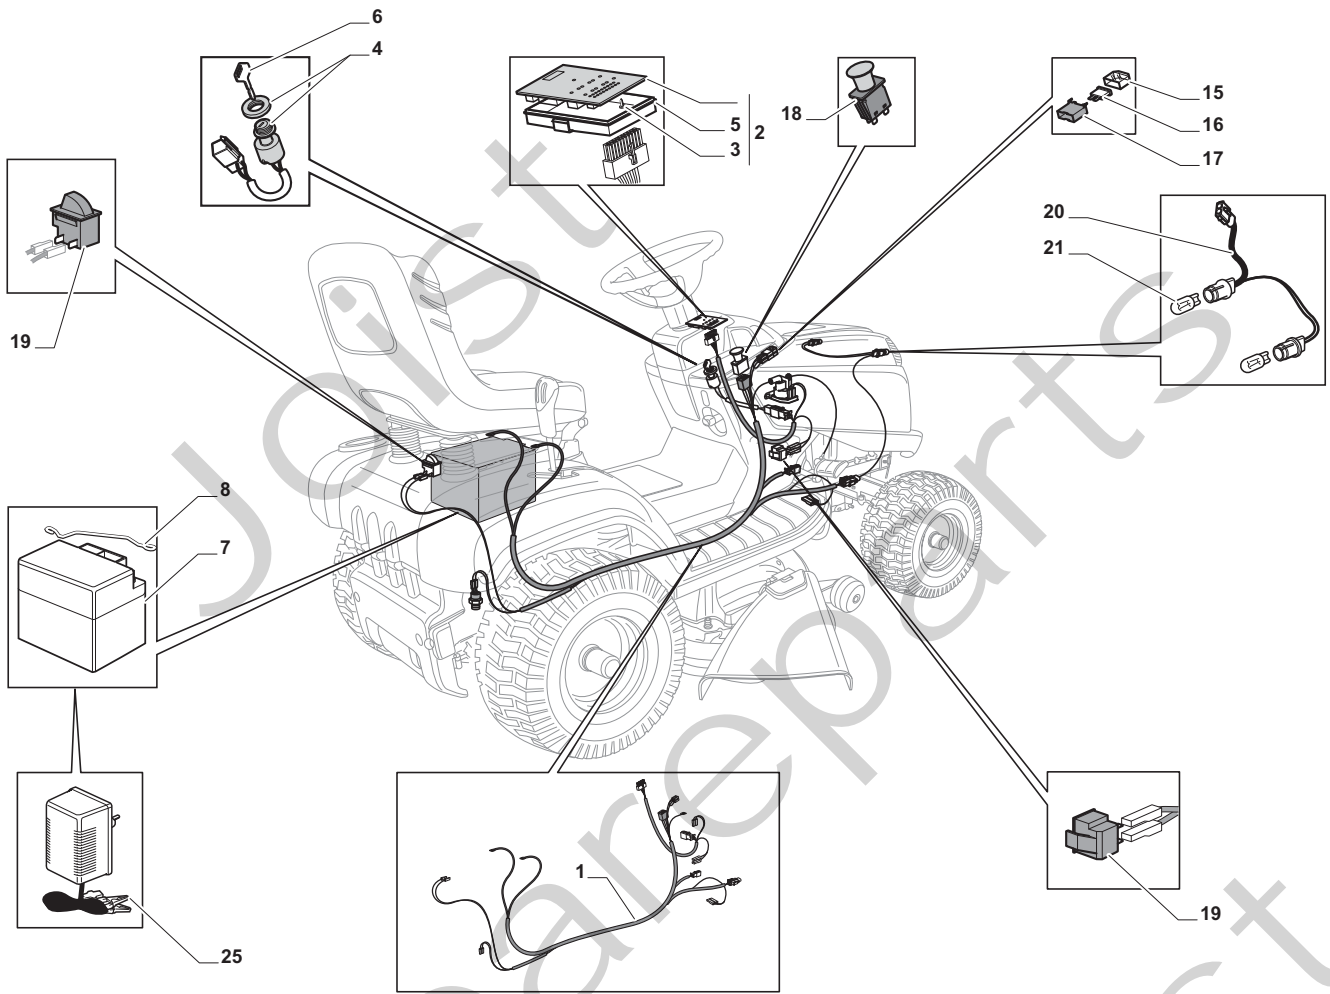

Electrical Parts				
POSITION	CODE	Q.TY	DESCRIPTION	NOTES
1	182040150/0	1	Cables Ass.Y	
1	182040157/0	1	Cables Ass.Y (Honda)	
2	125722433/0	1	Electronic Card (GGP)	
2	382722429/0	1	Electronic Card (B&S - Honda)	
3	12735101/0	1	Screw	
4	118450075/0	1	Starting Switch	
5	325600080/0	1	Card Protection	
6	118210023/0	1	Starting Key	
7	18120002/1	1	Battery	
8	125430265/0	1	Spring	
15	33215000/0	2	Cover	
16	33340040/0	1	Fuse 10A	
16	33340036/0	1	Fuse 25 A	
17	33500007/0	2	Fuse Carrier	
18	118450074/0	1	Clutch Switch	
19	119410613/0	2	Micro	
20	82040073/0	1	Cable	
21	18459100/0	2	Farilamp For Lights	
25	182180090/0	1	Battery Charger	
25	182180091/0	1	Battery Charger (U.K.)