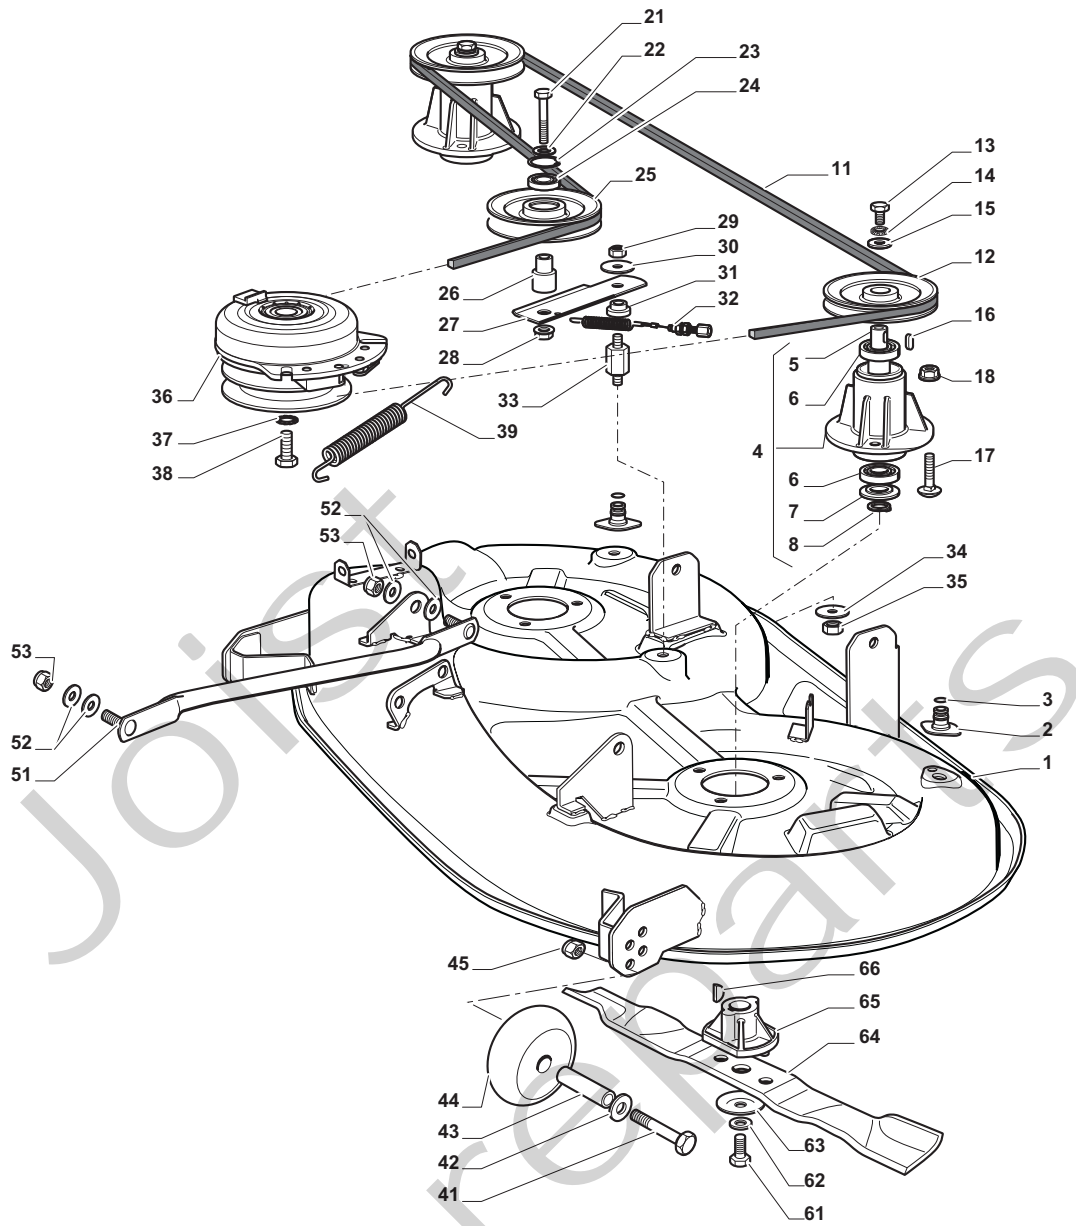

Cutting Plate

POSITION	CODE	Q.TY	DESCRIPTION	NOTES
1	382564209/0	1	Plate	
2	325033086/0	2	Water Hose Connection	
3	19035000/0	2	O Ring	
4	382207204/0	2	Flange Ass.Y	
5	125020804/0	2	Shaft	
6	119216047/0	4	Bearing	
7	25160501/0	2	Dust Cover	
8	12609260/0	2	Seeger	
11	135061504/0	1	Belt	
12	25601571/0	2	Pulley	
13	12793102/0	2	Screw	
14	12540260/0	2	Washer	
15	25670007/0	2	Washer	
16	12139480/0	2	Key	
17	12818690/0	6	Screw	
18	12154210/0	6	Nut	
21	12691400/0	1	Screw	
22	12524010/0	1	Washer	
23	12610800/0	1	Snap Ring	
24	119216048/0	1	Bearing	
25	125601586/0	1	Pulley	
26	125160052/0	1	Spacer	
27	325318232/0	1	Lever	
28	12293201/0	1	Nut	
29	12155020/0	1	Nut	
30	125670022/0	1	Washer	
31	125040635/0	1	Bush	
32	82004618/0	1	Wire	
33	125160049/0	1	Spacer	
34	12523080/0	1	Washer	
35	12156602/0	1	Nut	
36	118399063/0	1	Clutc	
37	12543000/0	1	Washer	
38	12737320/0	1	Screw	
39	122430277/0	1	Spring	
41	12692050/0	2	Screw	
42	12523060/0	2	Washer	
43	25510072/0	2	Spacer	
44	82700001/0	2	Anti Scalp Wheel Ø 100	
45	12293201/0	2	Nut	
51	382000565/0	2	Equalizer Rod	
52	25670008/1	8	Washer	
53	12156602/0	4	Nut	
61	12735694/0	2	Screw	
62	12523080/0	2	Washer	
63	22160400/0	2	Elastic Washer	
64	82004346/0	2	Blade	
65	25463200/0	2	Blade Hub	
66	12139100/0	2	Feather