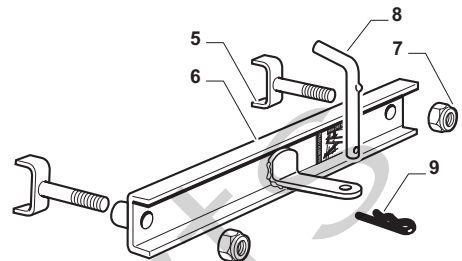

Optionals On Request

POSITION	CODE	Q.TY	DESCRIPTION	NOTES
1	382869038/0	1	Muffler Protection	
2	125943008/0	4	Screw	
5	382650211/0	2	Stiffening	
6	382033111/0	1	Rod	
7	12155000/0	2	Nut	
8	25510021/1	1	Pin	
9	24487999/0	1	Cotter Pin	
11	325140099/0	1	Deflector	
12	125510111/0	1	Pin	
13	24487998/0	1	Cotter Pin	

Joist
Spareparts
Joist