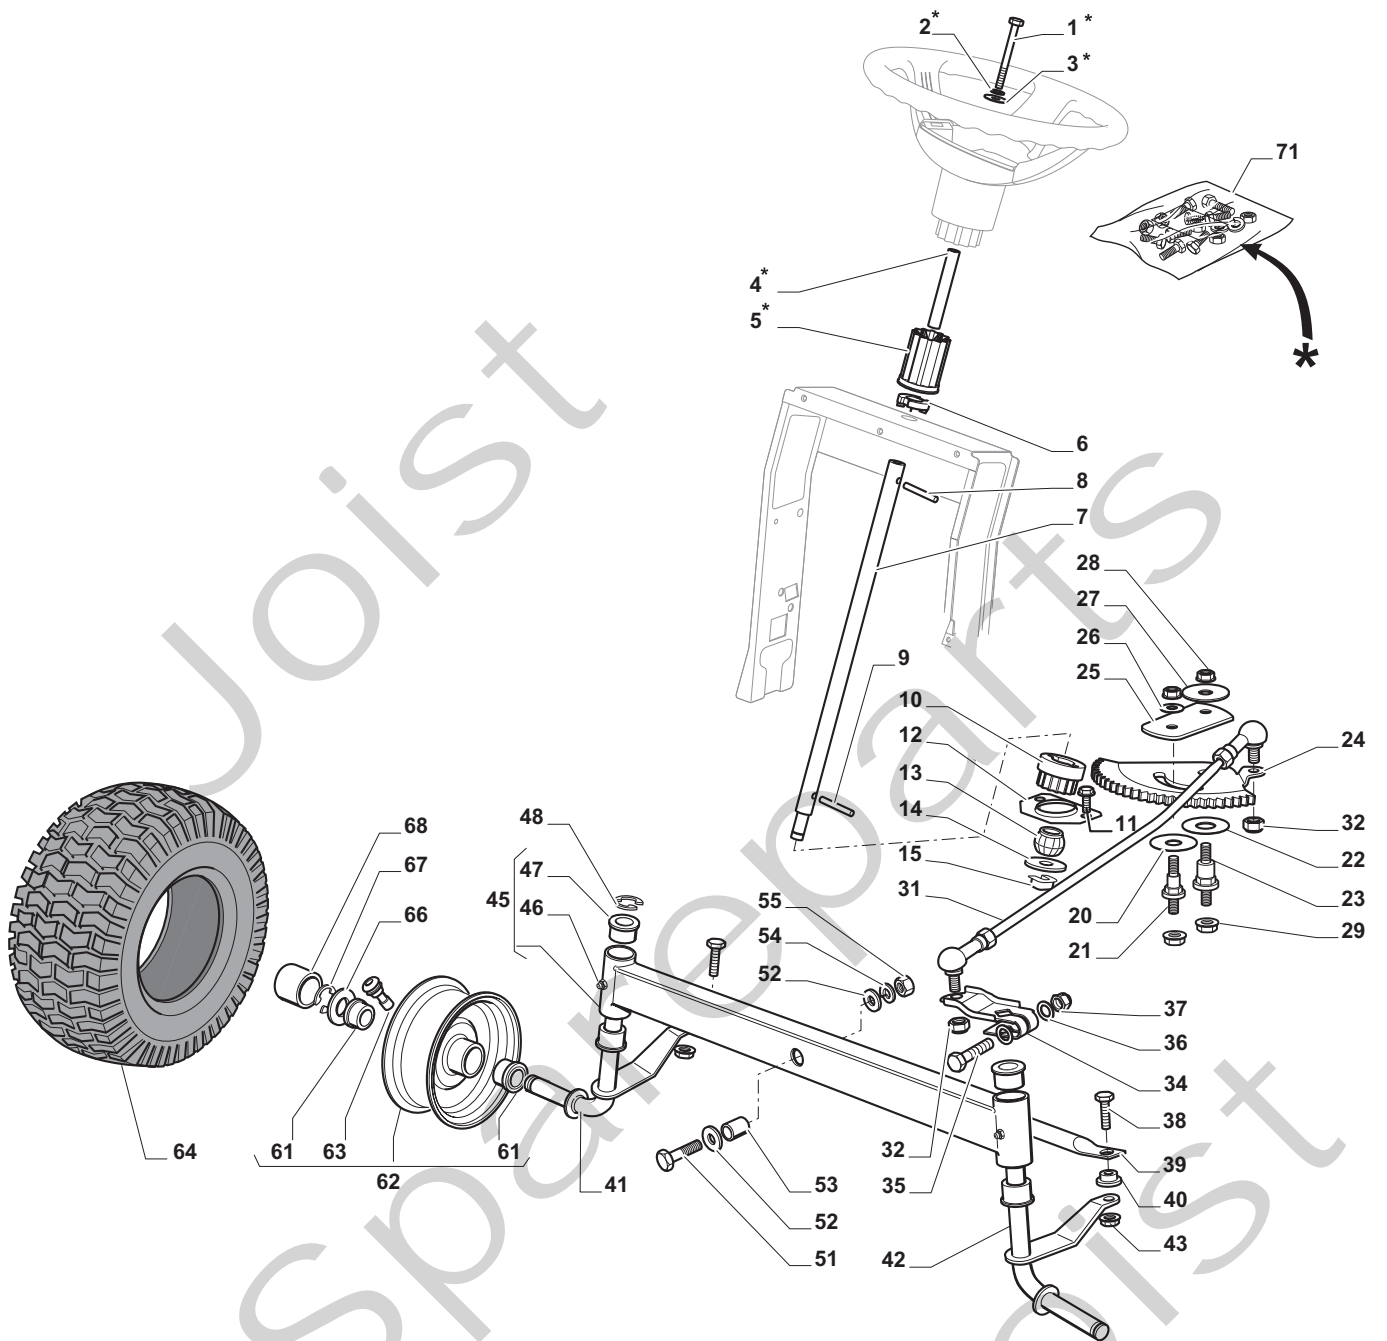

THIS INFORMATION IS NOT INTENDED FOR SALE OR RESALE, AND THIS NOTICE MUST REMAIN ON ALL COPIES.

STIGA®

Chassis				
POSITION	CODE	Q.TY	DESCRIPTION	NOTES
1	24487998/0	1	Cotter Pin	
2	25510079/0	2	Pin	
3	12154210/0	2	Nut	
4	12735599/0	2	Screw	
5	325547225/0	1	Right Plate	
6	325547227/0	1	Left Plate	
11	382785169/1	1	Steering Column Support	
12	125943009/0	4	Screw	
13	325785331/1	1	Right Seat Support	
14	325785333/1	1	Left Seat Support	
15	125943009/0	6	Screw	
16	382785179/0	1	Footboard Support	
17	125943009/0	2	Screw	
18	125943009/0	2	Screw	
20	325500041/1	1	Right Footboard	
21	325500043/1	1	Left Footboard	
22	12735599/0	2	Screw	
25	12293201/0	2	Nut	
26	325820109/1	1	Seat Support	
27	125160048/0	2	Spacer	
28	125430263/0	2	Spring	
29	325060038/0	1	Cam	
30	325820105/1	1	Support	
31	125430264/0	2	Spring	
32	12521350/0	2	Washer	
33	12691400/0	2	Screw	
34	325122002/0	2	Hood	
35	382547061/0	1	Plate	
36	22524970/2	2	Pin	
37	382820151/0	1	Seat Support	
38	12155010/0	2	Nut	
39	118203854/0	2	Protection	
40	125943009/0	4	Screw	

Body				
POSITION	CODE	Q.TY	DESCRIPTION	NOTES
1	325076899/0	1	Engine Hood Black	
2	325410887/0	1	Right Grill	
3	325410888/0	1	Left Grill	
4	325785317/0	1	Engine Hood Support	
5	12735403/0	4	Screw	
6	325263302/1	1	Air Intake Grill	
7	112728692/0	4	Screw	
11	325785298/0	1	Dashboard Support	
12	125943010/0	4	Screw	
13	325270325/0	2	Guide	
14	12735599/0	2	Screw	
15	112735406/0	3	Screw	
16	12523040/0	3	Washer	
17	325120202/1	1	Dashboard	
18	125943010/0	2	Screw	
19	325260003/0	2	Grommet	
21	325120203/0	1	Cover	
25	325110397/1	1	Cover, Black	
26	125943010/0	1	Screw	
33	112735406/0	4	Screw	
34	325110400/0	1	Wheels Cover Black	
35	112437506/0	1	Plate	
36	125943010/0	2	Screw	
37	112735406/0	2	Screw	
38	12523040/0	2	Washer	
39	325547208/1	1	Plate	
40	125943010/0	2	Screw	
42	325110384/0	1	Right Footboardcover	
43	325110385/0	1	Left Footboard Cover	
55	325207191/0	1	Plate	