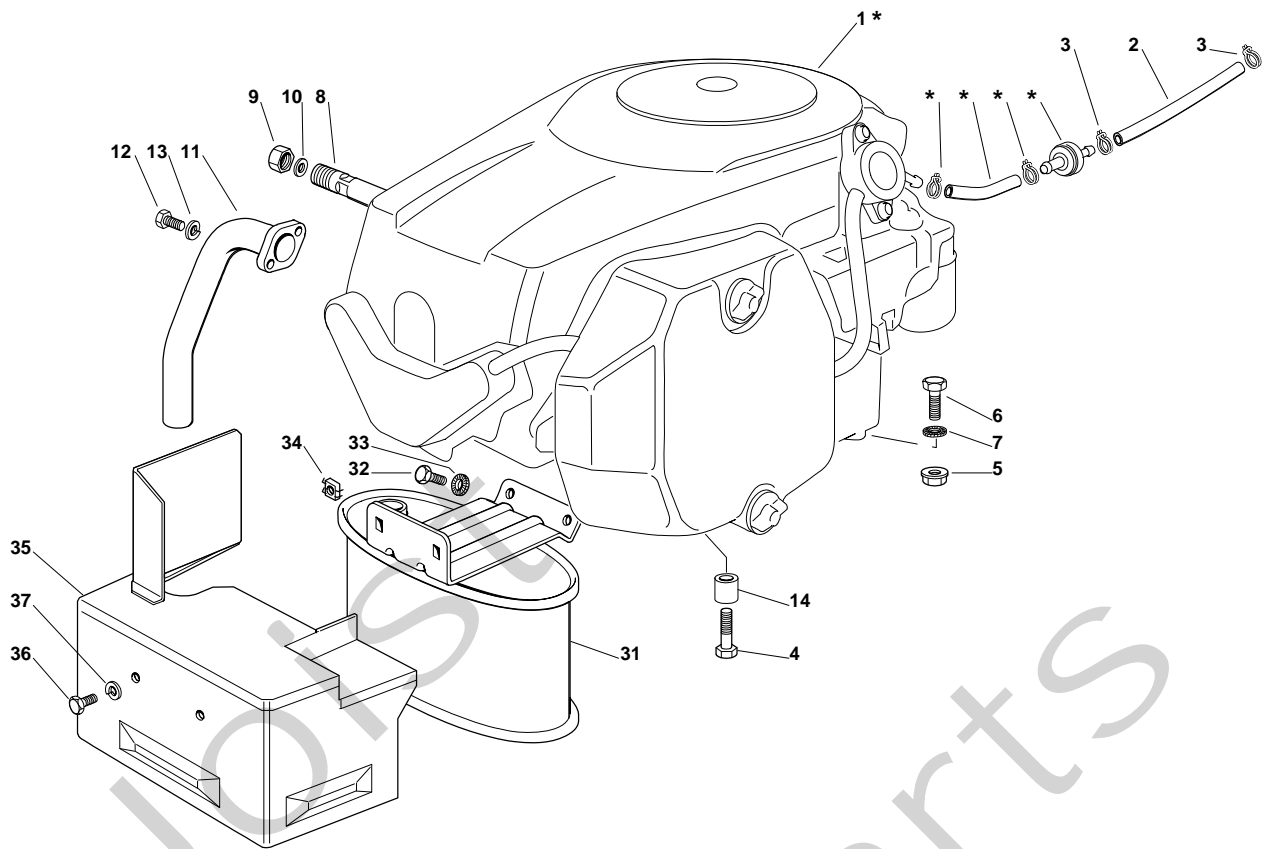

Pos. Fig.	Antal Quantity	Art No Part No	Benämning	Description	Anmärkning Notes
1*	1	—	Motor kpl	Engine	
2	1	25869016/1	Vevstake	Connecting Tube	
3	2	18375051/1	Slangklämma	Fair Led	
4	3	112735108/1	Skruv	Screw	
5	1	12154210/0	Mutter	Nut	
6	1	12691115/0	Skruv	Screw	
7	1	12540260/0	Bricka	Grower	
8	1	27598060/0	Oil Discharge Extension	Oil Discharge Extension	
9	1	18737849/0	Lock	Oil Cap	
10	1	18401001/1	Tätningring	Oil Seal	
11	1	18738227/0	Avgasrör	Exhaust Tube	
12	2	12735530/0	Skruv	Screw	
13	2	12583500/0	Låsbricka	Grower	
14	3	25160035/0	Distans	Spacer	
31	1	82750004/0	Ljuddämpare	Muffler	
32	2	12793102/0	Skruv	Screw	
33	2	12540260/0	Bricka	Grower	
34	2	12360425/0	Mutter	Nut	
35	1	82598029/0	Skydd	Guard	
36	2	12792611/0	Skruv	Screw	
37	2	12583500/0	Låsbricka	Grower