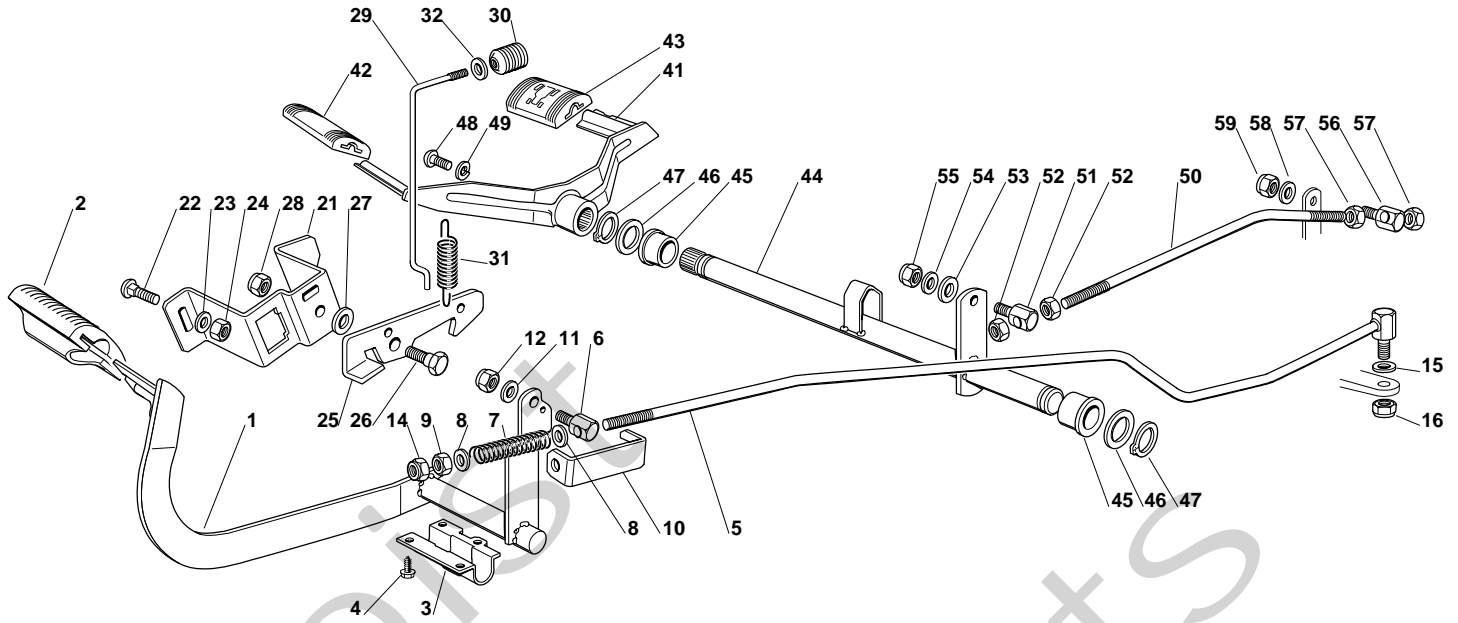

Pos. Fig.	Antal Quantity	Art No Part No	Benämning	Description	Anmärkning Notes
1	1	82500011/2	Pedal	Pedal	
2	1	25110267/0	Clamp Cover	Clamp Cover	
3	1	25547081/1	Påt	Plate	
4	4	12731601/0	Skruv	Screw	
5	1	82000487/0	Länk	Rod	
6	1	25510052/0	Sprint	Pin	
7	1	25430236/0	Fjäder	Spring	
8	2	12521360/0	Bricka	Washer	
9	1	12295200/0	Mutter	Nut	
10	1	25774275/0	Klämma	Clamp	
11	1	12521350/0	Bricka	Washer	
12	1	12155000/0	Mutter	Nut	
14	1	12156602/0	Mutter	Nut	
15	1	12521350/0	Bricka	Washer	
16	1	12155000/0	Mutter	Nut	
21	1	25785143/0	Stöd	Support	
22	2	12815210/0	Skruv	Screw	
23	1	12523040/0	Bricka	Washer	
24	2	12154510/0	Mutter	Nut	
25	1	25253001/0	Hake	Hook	
26	1	22524970/2	Sprint	Pin	
27	1	25670011/0	Bricka	Washer	
28	1	12155000/0	Mutter	Nut	
29	1	25033047/0	Länk	Rod	
30	1	25394509/1	Knopp	Knob	
31	1	25430213/0	Fjäder	Spring	
32	1	12523020/0	Bricka	Washer	
41	1	82500013/0		Drive Pedal	
42	1	25110265/0	Clamp Cover Front	Clamp Cover Front	
43	1	25110266/0	Clamp Cover Rear	Clamp Cover Rear	
44	1	82000481/0	Axel	Axle