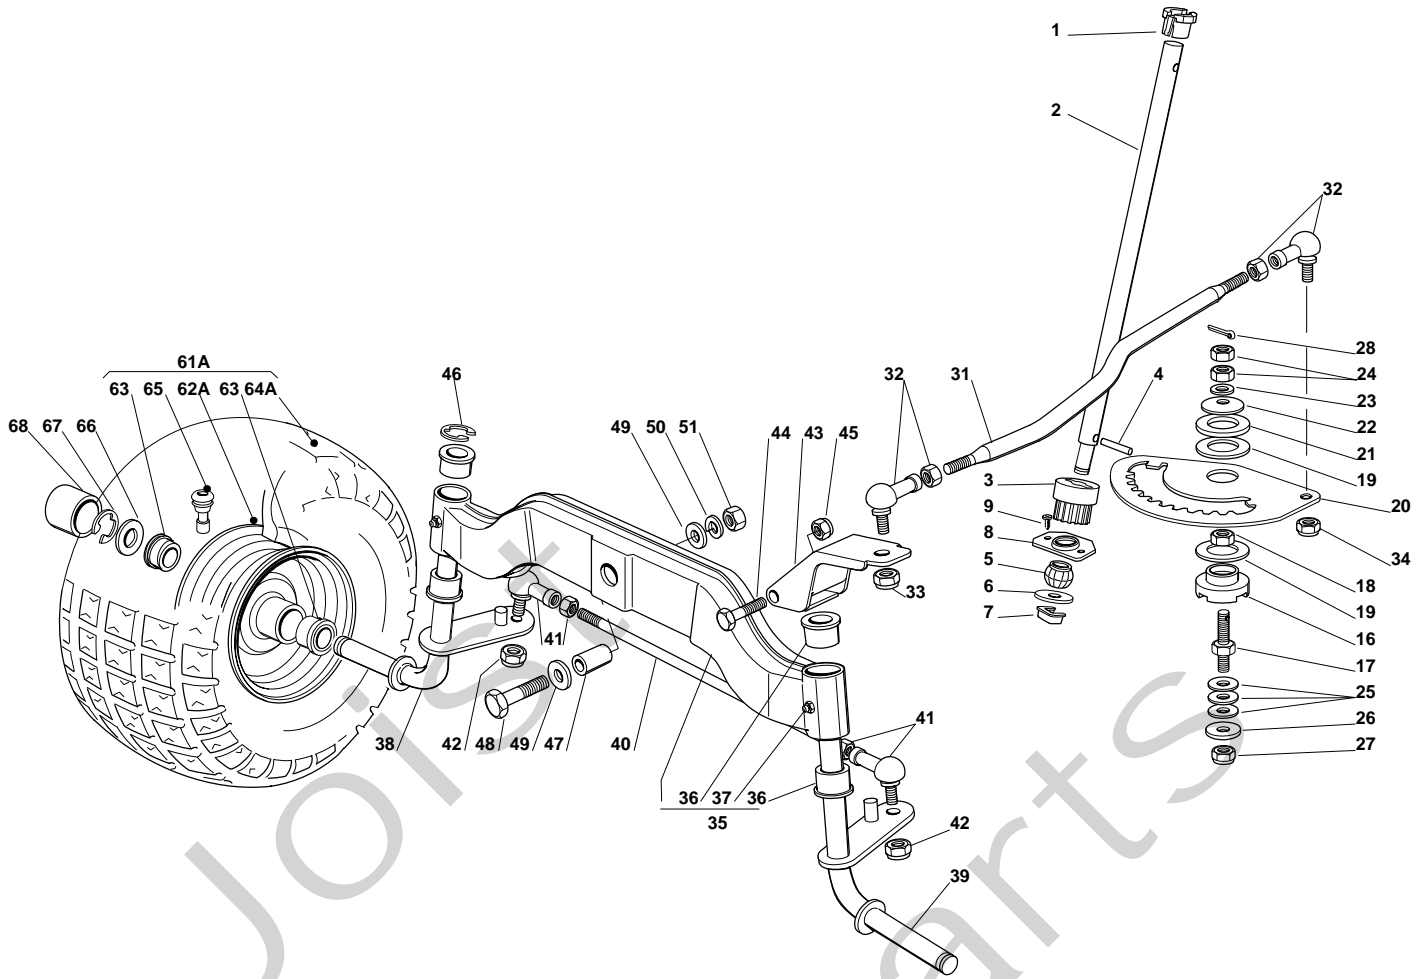

Pos. Fig.	Antal Quantity	Art No Part No	Benämning	Description	Anmärkning Notes
1	1	25038004/0	Bussning	Bush	
2	1	25520005/0	Steering Column	Steering Column	
3	1	25570000/2	Drev	Pinion	
4	1	12622650/0	Stift	Pin	
5	1	25743000/0	Ledkåpa, vä+hö	Joint	
6	1	12521370/0	Bricka	Washer	
7	1	12436030/0	Platta	Plate	
8	1	25785213/0	Stöd	Support	
9	2	12729601/1	Skruv	Screw	
16	1	25040617/0	Bussning	Bush	
17	1	25510065/1	Sprint	Pin	
18	1	12295200/0	Mutter	Nut	
19	2	25670012/0	Bricka	Washer	
20	1	25735507/0	Steering Shaft	Steering Shaft	
21	1	25670014/0	Bricka	Washer	
22	1	22160400/0	Bricka	Elastic Washer	
23	1	12521360/0	Bricka	Washer	
24	2	12295200/0	Mutter	Nut	
25	3	22672150/0	Bricka	Washer	
26	1	12523080/0	Bricka	Washer	
27	1	12156602/0	Mutter	Nut	
28	1	12141418/0	Låsnål	Cotter Pin	
31	1	25033003/1	Stång	Steering Rod	
32	2	22746600/0	Ledkåpa, vä+hö	Joint	
33	1	12156602/0	Mutter	Nut	
34	1	12156602/0	Mutter	Nut	
35	1	82034001/3	Equalizer With Bush (With 36 + 37)	Equalizer With Bush (With 36 + 37)	
36	4	25034002/1	Bussning	Brass	
37	2	12379511/0	Smörjnippl	Grease Dispenser	
38	1	82230361/0	Right Stub Axle	Right Stub Axle	
39	1	82230359/0	Left Stub Axle	Left Stub Axle