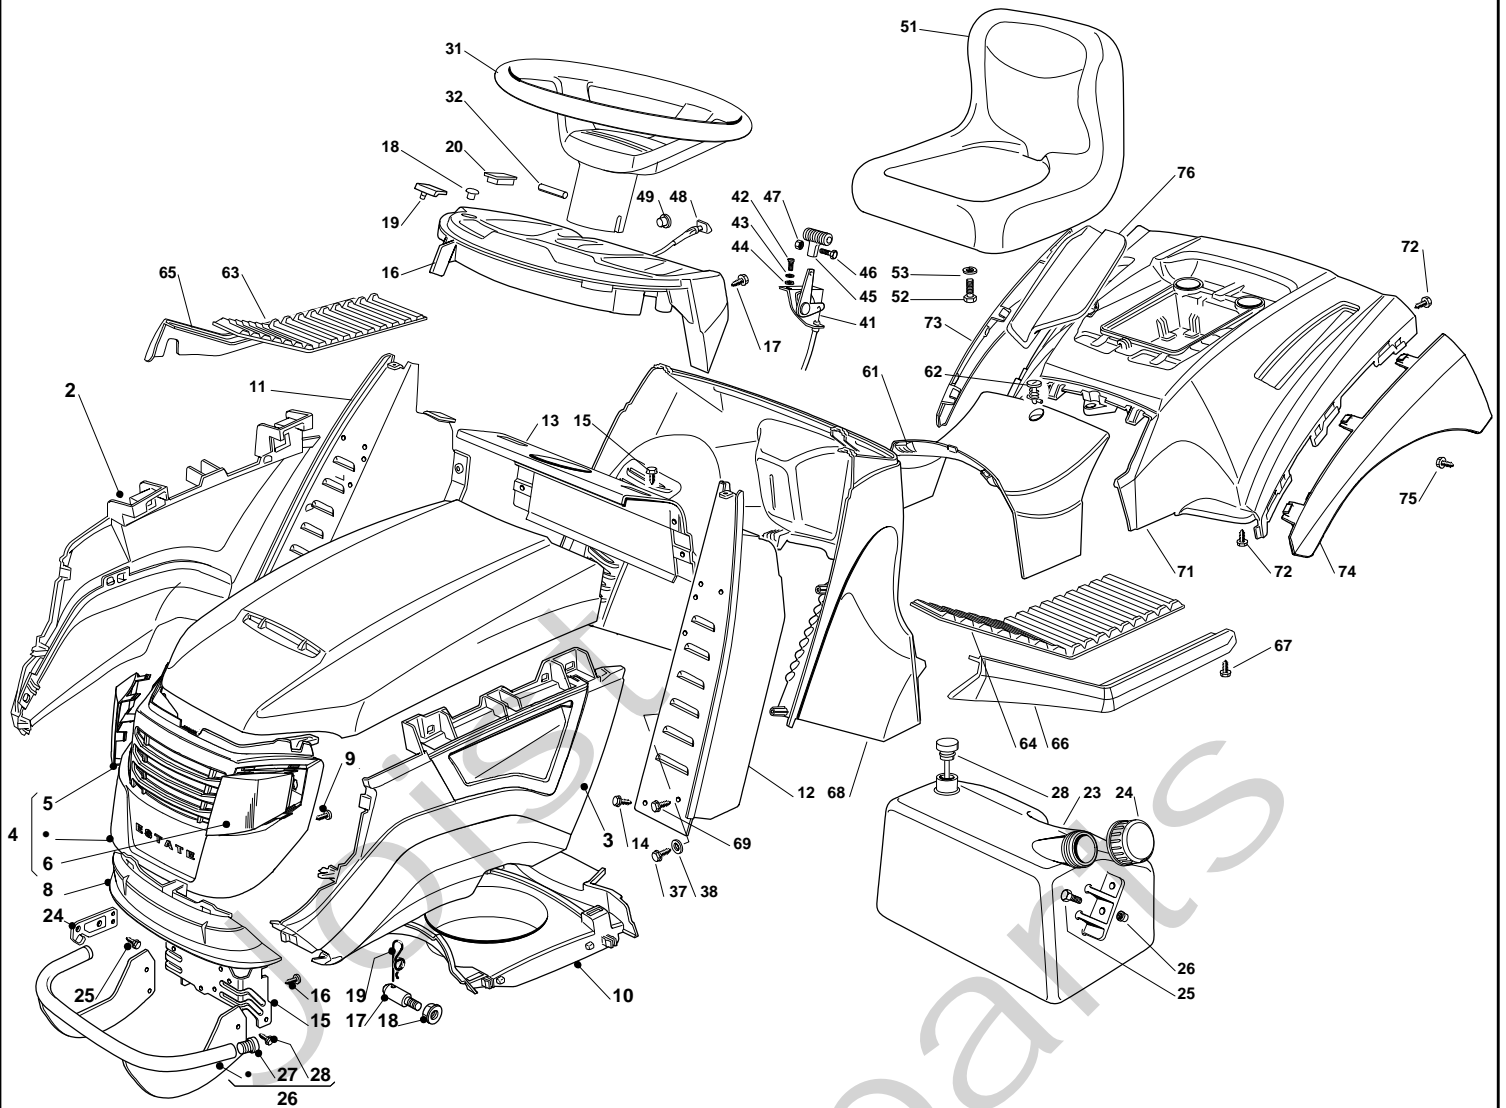

ESTATE ROYAL E - Model Year 2009

Pos. Fig.	Antal Quantity	Art No Part No	Benämning	Description	Anmärkning Notes
1	1	25076866/0	Upper Engine Hood, Yellow	Upper Engine Hood, Yellow	
2	1	382394611/0	Styrning	Hood, Right	
3	1	382394612/0	Styrning	Hood, Left	
4	1	82394610/0	Motorhuv	Grey Hood, Front	
5	1	25410876/0	Frontklåpa	Right Grill	
6	1	25410877/0	Frontklåpa	Left Grill	
8	6	12735403/0	Skruv	Screw	
9	1	25076865/0	Lower Grey Hood, Front	Lower Grey Hood, Front	
10	1	25108031/0	Inmatningstratt	Conveyor	
11	1	382785022/8	Right Dashboard Supp.	Right Dashboard Supp.	
12	1	382785021/7	Left Dashboard Supp.	Left Dashboard Supp.	
13	1	82785137/0	Central Dashboard Supp	Central Dashboard Supp	
14	2	12735110/0	Skruv	Screw	
15	4	12735110/0	Skruv	Screw	
16	1	325120198/0	Panel	Dashboard	
17	4	12728440/0	Skruv	Screw	
18	2	25120200/0	Lock	Plug	
19	2	25260000/0	Hylsa	Grommet	
22	1	25735110/3	Tank	Tank	
23	1	25735111/3	Tank	Tank	
24	1	25795000/1	Lock	Cap	
25	2	12788910/0	Skruv	Screw	
26	2	12500092/0	Rivet	Rivet	
28	1	25290001/0	Fuel Level Indicator	Fuel Level Indicator	
31	1	25961210/0		Steering Wheel	
32	1	12620299/0	Stift	Pin	
34	2	25510068/0	Sprint	Pin	
35	2	12293201/0	Mutter	Nut	
36	1	24487998/0	Lisnål	Cotter Pin	
37	2	12731350/0	Skruv	Screw	
38	2	12521330/0	Bricka	Washer