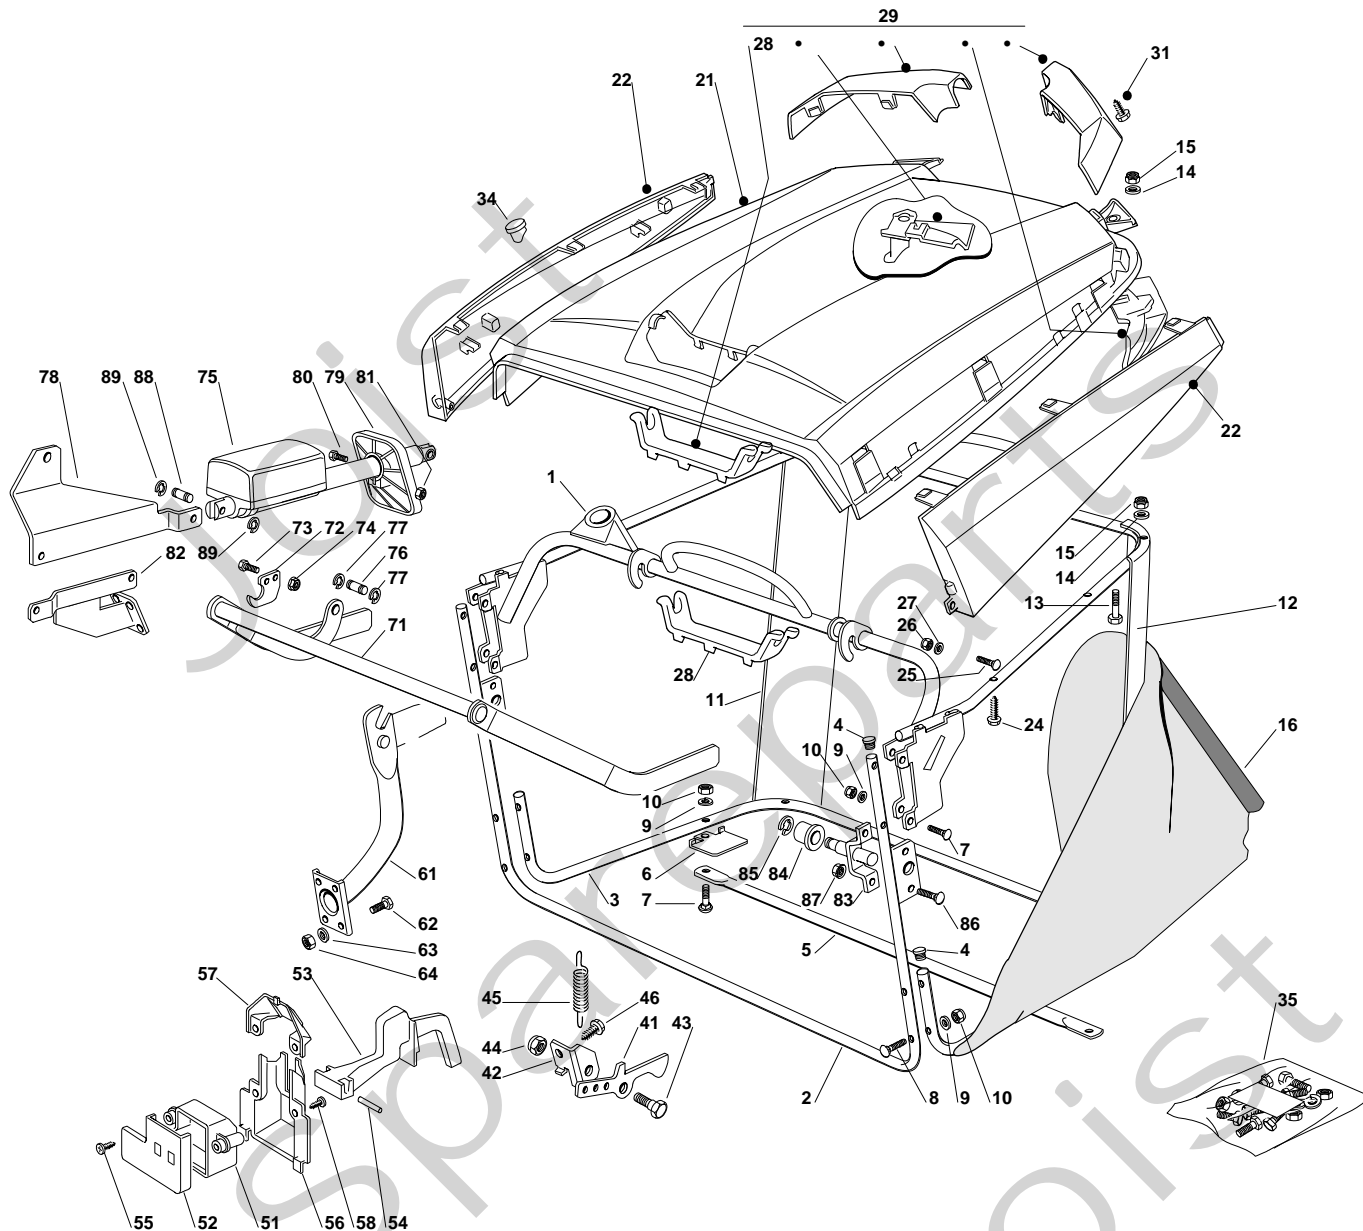

ESTATE ROYAL E - Model Year 2009

Pos. Fig.	Antal Quantity	Art No Part No	Benämning	Description	Anmärkning Notes
1	1	82800079/0	Chassi	Upper Frame	
2	1	82800089/0	Chassi	Front Frame	
3	1	25800017/0	Chassi	Lower Frame	
4	4	18566112/0	Plugg	Cap	
5	1	82650043/0	Trådbygel	Lower Stiffening	
6	1	25547131/0	Plåt	Plate	
7	6	12815220/0	Skruv	Screw	
8	4	12815245/0	Skruv	Screw	
9	10	12521330/0	Bricka	Washer	
10	10	12154510/0	Mutter	Nut	
11	1	25032013/0	Right Angular Support	Right Angular Support	
12	1	25032015/0	Left Angular Support	Left Angular Support	
13	4	12689500/0	Skruv	Screw	
14	8	12521330/0	Bricka	Washer	
15	8	12154510/0	Mutter	Nut	
16	1	82105980/0	Uppsamlare	Grasscatcher	
17	1	25869029/1	Rör	Rod	
18	1	25394508/0	Handtag	Handle	
19	1	12674550/0	Skruv	Screw	
20	1	12154510/0	Mutter	Nut	
21	1	25110302/0	Kåpa	Grass-Catcher Cover	
22	1	382110255/0	Kåpa	Cover Assy	
24	4	12735410/0	Skruv	Screw	
25	2	12815220/0	Skruv	Screw	
26	2	12521330/0	Bricka	Washer	
27	2	12154510/0	Mutter	Nut	
28	1	25394009/0	Handtagslock	Handle Cover	
29	1	382110259/0	Angles Assy	Angles Assy	
31	4	12735403/0	Skruv	Screw	
32	1	25032006/0	Right Angle	Right Angle	
33	1	25032007/0	Left Angle	Left Angle	
34	1	25120232/0	Lock	Cap	
35	1	382180038/2	Skrivsats	Screws Outfit (*)	
41	1	25774315/0	Klämma	Bracket	
42	1	25755031/0	Fästvinkel	Bracket	
43	1	25510080/0	Sprint	Pin	
44	1	12292102/0	Mutter	Nut	
45	1	25430210/0	Fjäder	Spring	
46	1	12735122/0	Skruv	Screw	
51	1	25600041/0	Skydd	Micro Protection	
52	1	25600042/0	Överblastningsskydd	Protection Cover	
53	1	25318124/0	Arm	Lever	
54	1	12400030/0	Stift	Pin	
55	1	12728510/0	Skruv	Screw	
56	1	25600047/0	Skydd	Micro Protection	
57	1	25600048/0	Överblastningsskydd	Protection Cover	
58	2	12728450/0	Skruv	Screw	
61	2	82774245/0	Stöd	Support	
62	6	12793102/0	Skruv	Screw	
63	6	12523060/0	Bricka	Washer	
64	6	12293201/0	Mutter	Nut	
71	1	82000507/0	Axel	Axle	
72	2	25774317/0	Plåt	Plate	
73	4	12815210/0	Skruv	Screw	
74	4	12154510/0	Mutter	Nut	
75	1	18001000/0	Aktuator	Actuator	
76	1	25510083/0	Sprint	Pin	
77	2	12000955/0	Låsring	Circlip	
78	1	25785197/0	Stöd	Support	
79	1	25600060/0	Skydd	Protection	
80	1	12727795/0	Skruv	Screw	
81	1	12154330/0	Mutter	Nut	
82	1	82650209/0	Reduktion	Stiffening	
83	2	82785147/0	Stöd	Support	
84	2	25690001/0	Sprint	Roll	
85	2	12000956/0	Låsring	Benzing	
86	4	12818690/0	Skruv	Screw	
87	4	12293201/0	Mutter	Nut	
88	1	25510083/0	Sprint	Pin	
89	2	12000955/0	Låsring	Circlip