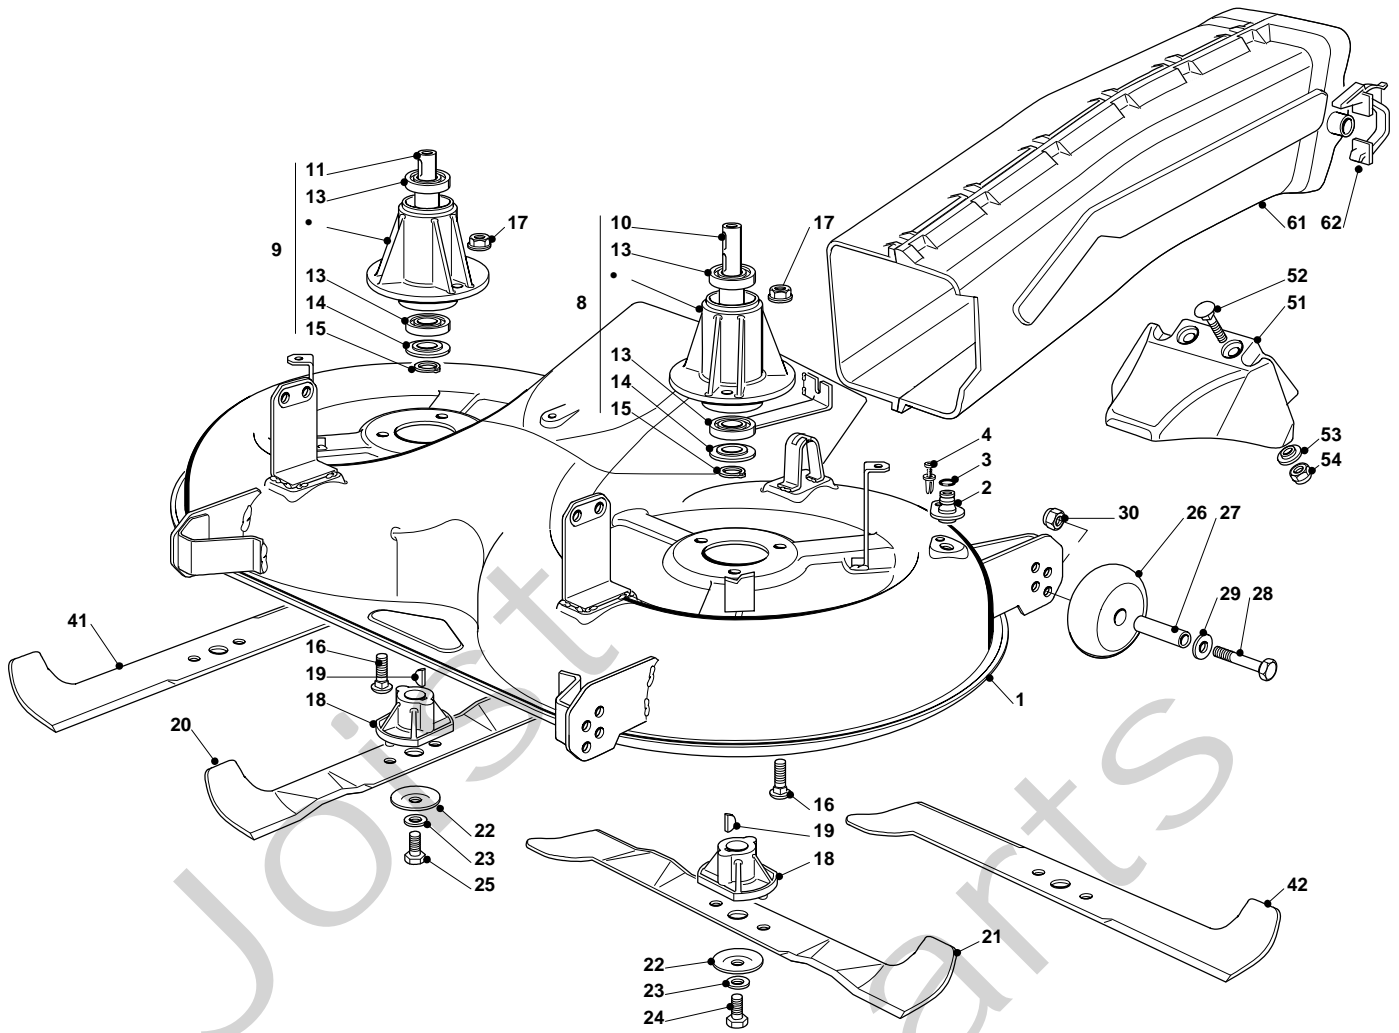

ESTATE ROYAL E - Model Year 2009

Pos. Fig.	Antal Quantity	Art No Part No	Benämning	Description	Anmärkning Notes
1	1	382564087/1	Cutting Plate Black	Cutting Plate Black	
1	1	382564096/1	Cutting Plate Red	Cutting Plate Red	
2	2	25033060/0	Water Hose Connection	Water Hose Connection	
3	2	19035000/0	O-ring	O-ring	
4	2	12500030/0	Rivet	Rivet	
8	1	82207200/1	Main Shaft Support	Main Shaft Support	
9	1	82207201/2	Secondary Shaft Support	Secondary Shaft Support	
10	1	25020800/1	Knivaxel	Main Blade Shaft	
11	1	25020801/2	Knivaxel	Secondary Blade Shaft	
13	4	19216032/0	Kullager	Bearing	
14	2	25160501/0	Dammskydd	Dust Cover	
15	2	12609260/0	Seegerring	Seeger	
16	6	12818700/0	Skruv	Screw	
17	6	12154210/0	Mutter	Nut	
18	2	25463200/0	Knivfäste	Blade Hub	
19	2	12139100/0	Kil	Key	
20	1	82004348/0	Kniv	Right Blade Mulching, Winged (Mod. 102)	
21	1	82004347/0	Kniv	Left Blade Mulching, Winged (Mod. 102)	
22	2	22160400/0	Bricka	Elastic Washer	
23	2	12523080/0	Bricka	Washer	
24	1	12735694/0	Skruv	Screw	
25	1	12735695/1	Skruv	Screw	
26	4	82700001/0	Stödhjul	Anti Scalp Wheel D.100	
26	4	82700002/0	Stödhjul	Anti Scalp Wheel D.80	
27	4	25510072/0	Distans	Spacer	
28	4	12692050/0	Skruv	Screw	
29	4	12523060/0	Bricka	Washer	
30	4	12293201/0	Mutter	Nut	
41	1	82004341/1	Kniv	Right Blade, Winged	
42	1	82004340/1	Kniv	Left Blade, Winged	
51	1	325140100/0	Deflektor	Deflector