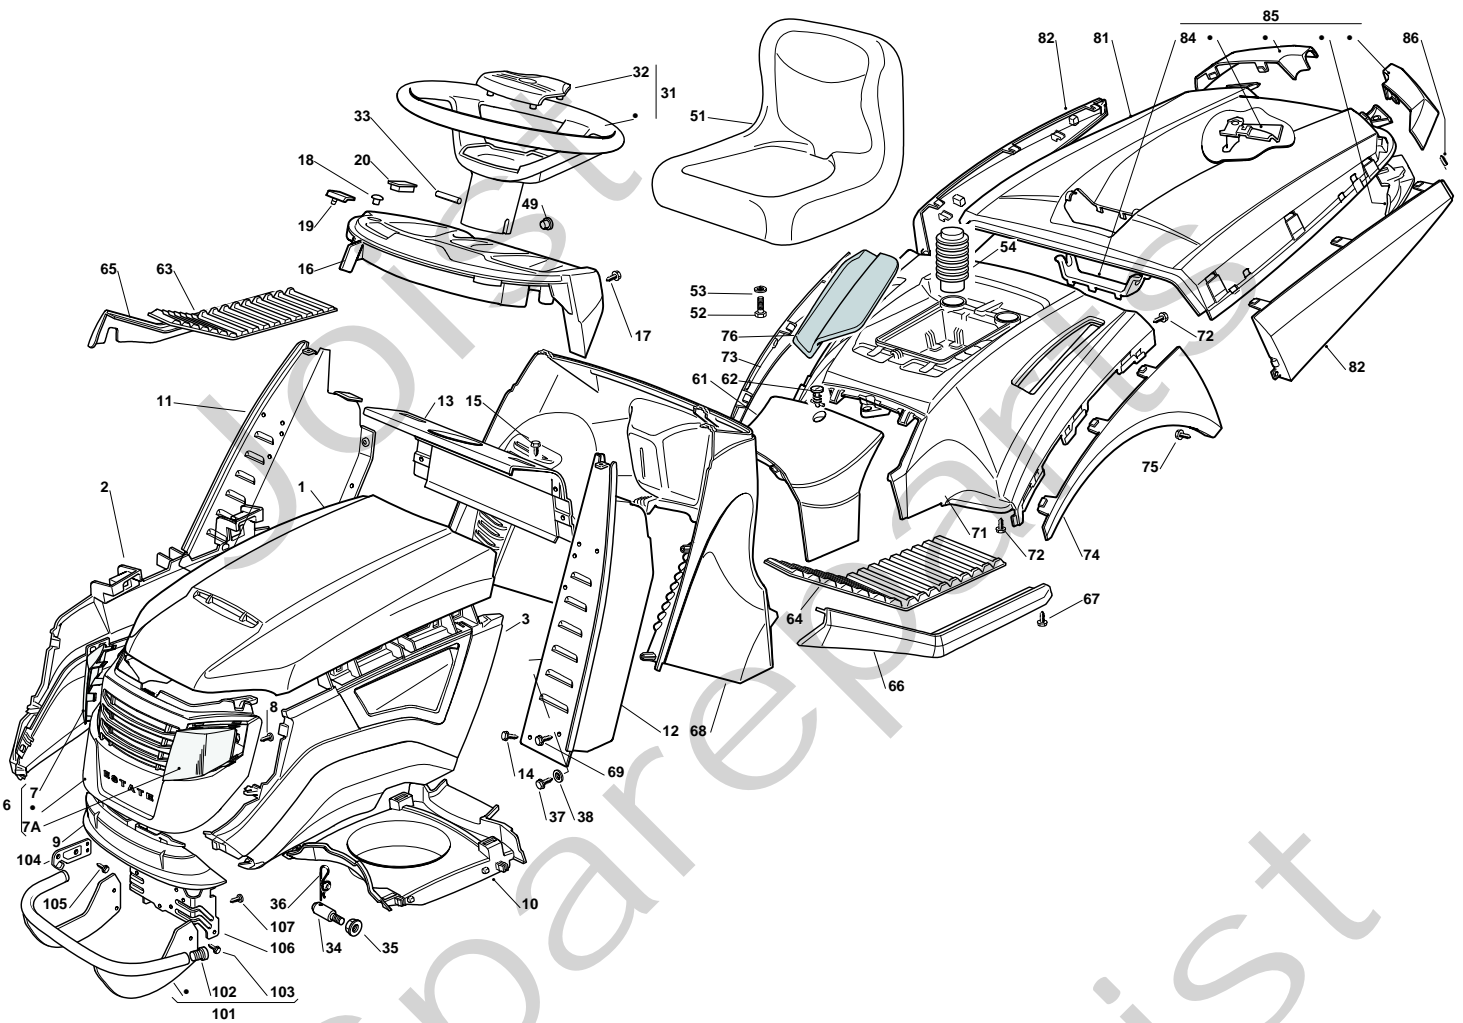

Estate Grand Royal - Model Year 2010

Pos. Fig.	Antal Quantity	Art No Part No	Benämning	Description	Anmärkning Notes
1	1	25076866/0	Upper Engine Hood, Yellow	Upper Engine Hood, Yellow	
2	1	382394611/0	Styrning	Hood, Right	
3	1	382394612/0	Styrning	Hood, Left	
6	1	82394610/0	Motorhuv	Grey Hood, Front	
7	1	25410876/0	Frontkípa	Right Grill	
7A	1	25410877/0	Frontkípa	Left Grill	
8	6	12735403/0	Skruv	Screw	
9	1	25076865/0	Lower Grey Hood, Front	Lower Grey Hood, Front	
10	1	25108031/0	Inmatningstratt	Conveyor	
11	1	382785022/8	Right Dashboard Supp.	Right Dashboard Supp.	
12	1	382785021/7	Left Dashboard Supp.	Left Dashboard Supp.	
13	1	82785137/0	Central Dashboard Supp	Central Dashboard Supp	
14	2	12735110/0	Skruv	Screw	
15	4	12735110/0	Skruv	Screw	
16	1	325120198/1	Panel	Dashboard, Black	
17	4	12728440/0	Skruv	Screw	
18	2	25120200/0	Lock	Plug	
19	2	25260000/0	Hylsa	Grommet	
31	1	25961210/0	Steering Wheel	Steering Wheel	
32	1	25580501/0	Plugg	Cap	
33	1	12620299/0	Stift	Pin	
34	2	25510068/0	Sprint	Pin	
35	2	12293201/0	Mutter	Nut	
36	1	24487998/0	Lísníl	Cotter Pin	
37	2	12731350/0	Skruv	Screw	
38	2	12521330/0	Bricka	Washer	
49	1	25120233/0	Lock	Cap	
51	1	25722457/0	Seat	Seat	
52	4	12793102/0	Skruv	Screw	
53	4	12583500/0	Lísbricka	Grower	
54	2	25737002/0	Styrning	Hood	
61	1	25110307/0	Kípa	Cover (Hydro)	
62	1	25580020/0	Axelförlängning	Pivot	
63	1	25110278/1	Right Footboardcover	Right Footboardcover	
64	1	25110279/0	Left Footboard Cover	Left Footboard Cover	
65	1	25599000/0		Right Profil	
66	1	25599001/0		Left Profil	
67	6	12731580/0	Skruv	Screw	
68	1	25785231/1	Panel	Dashboard Support	
69	7	12735403/0	Skruv	Screw	
71	1	25109754/0	Kípa	Wheels Cover	
72	4	12735402/0	Skruv	Screw	
73	1	25109753/0	Right Wheel Cover	Right Wheel Cover	
74	1	25109752/0	Left Wheel Cover	Left Wheel Cover	
75	2	12728686/0	Skruv	Screw	
76	1	25207129/0	Kípa	Cover (Hydro)	
81	1	25110308/0	Kípa	Grass-Catcher Cover	
82	1	382110255/0	Kípa	Cover Assy	
84	1	25394009/0	Handtagslock	Handle Cover	
85	1	382110259/0	Angles Assy	Angles Assy	
86	4	12735403/0	Skruv	Screw	
101	1	82869025/0	Ljuddämparskydd	Muffler Protection	
102	2	18737860/0	Plugg	Cap	
103	4	12734995/0	Skruv	Screw	
104	2	325547159/1	Plít	Plate	
105	4	12731580/0	Skruv	Screw	
106	1	25774301/1	Motorhuv	Engine Hood Support	
107	5	12735403/0	Skruv	Screw