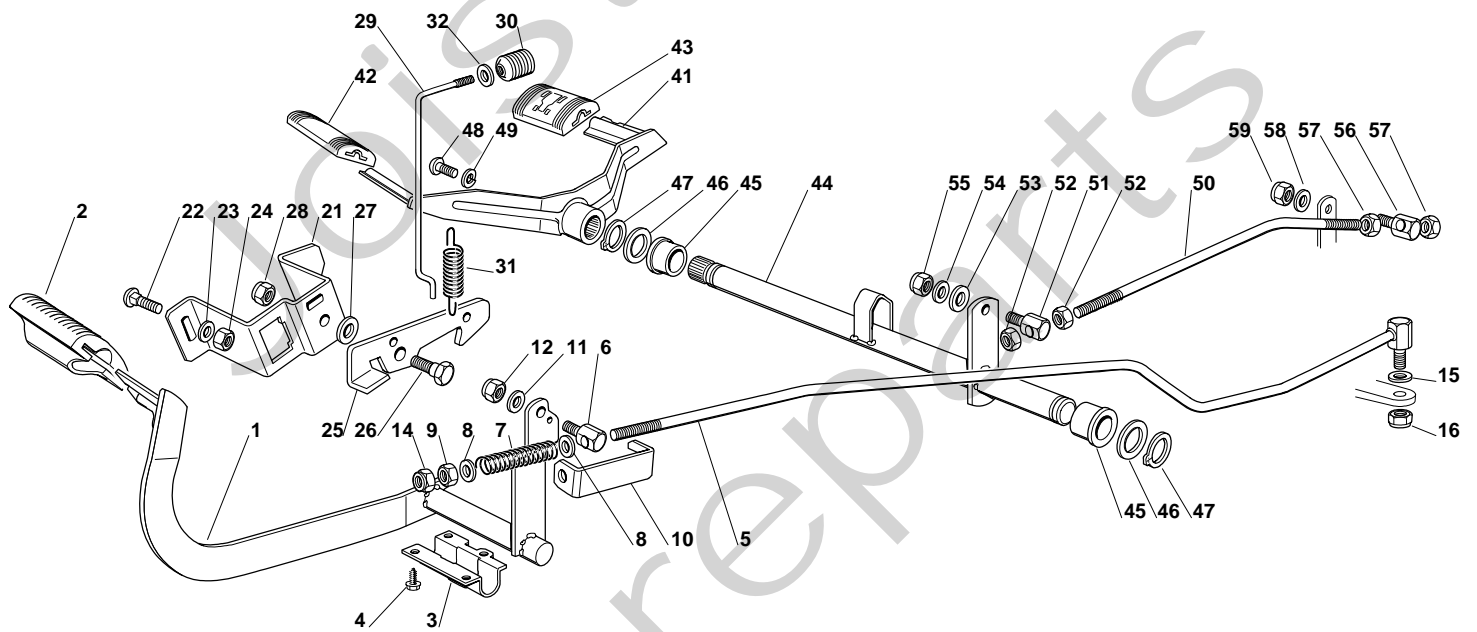

Estate Grand Royal - Model Year 2010

Pos. Fig.	Antal Quantity	Art No Part No	Benämning	Description	Anmärkning Notes
1	1	25038004/0	Bussning	Bush	
2	1	25520005/0	Steering Column	Steering Column	
3	1	25570000/2	Drev	Pinion	
4	1	12622650/0	Stift	Pin	
5	1	25743000/0	Ledklåpa, vä+hö	Joint	
6	1	12521370/0	Bricka	Washer	
7	1	12436030/0	Platta	Plate	
8	1	25785213/0	Stöd	Support	
9	2	12729601/1	Skruv	Screw	
16	1	25040617/0	Bussning	Bush	
17	1	25510065/1	Sprint	Pin	
18	1	12295200/0	Mutter	Nut	
19	2	25670012/0	Bricka	Washer	
20	1	25735507/0	Steering Shaft	Steering Shaft	
21	1	25670014/0	Bricka	Washer	
22	1	22160400/0	Bricka	Elastic Washer	
23	1	12521360/0	Bricka	Washer	
24	2	12295200/0	Mutter	Nut	
25	3	22672150/0	Bricka	Washer	
26	1	12523080/0	Bricka	Washer	
27	1	12156602/0	Mutter	Nut	
28	1	12141418/0	Låsnål	Cotter Pin	
31	1	25033003/1	Stång	Steering Rod	
32	2	22746600/0	Ledklåpa, vä+hö	Joint	
33	1	12156602/0	Mutter	Nut	
34	1	12156602/0	Mutter	Nut	
35	1	82034001/3	Equalizer With Bush (With 36 + 37)	Equalizer With Bush (With 36 + 37)	
36	4	25034002/1	Bussning	Brass	
37	2	12379511/0	Smörjnippel	Grease Dispenser	
38	1	82230361/0	Right Stub Axle	Right Stub Axle	
39	1	82230359/0	Left Stub Axle	Left Stub Axle	
40	1	25840001/0	Stång	Tie Rod	
41	2	22746600/0	Ledklåpa, vä+hö	Joint	
42	2	12156602/0	Mutter	Nut	
43	1	82318185/0	Arm	Lever	
44	1	12692395/0	Skruv	Screw	
45	1	12155000/0	Mutter	Nut	
46	1	12001000/0	Låkring	Snap Ring	
47	1	25160005/0	Distans	Spacer	
48	1	12694100/0	Skruv	Screw	
49	2	12521390/0	Bricka	Washer	
50	1	12587900/0	Grower	Grower	
51	1	12295800/0	Mutter	Nut	
61A	2	382680021/0	Framhjul Kpl	Front Wheel	
62A	2	82000590/1	Rimm	Rimm	
63	4	25122200/2	Lager	Bearing	
64A	2	125590010/0	Shoe	Shoe	
65	2	25950000/0	Ventil	Valve	
66	2	25670005/1	Bricka	Washer	
67	2	12001000/0	Låkring	Snap Ring	
68	2	22110230/0	Lock	Cap	