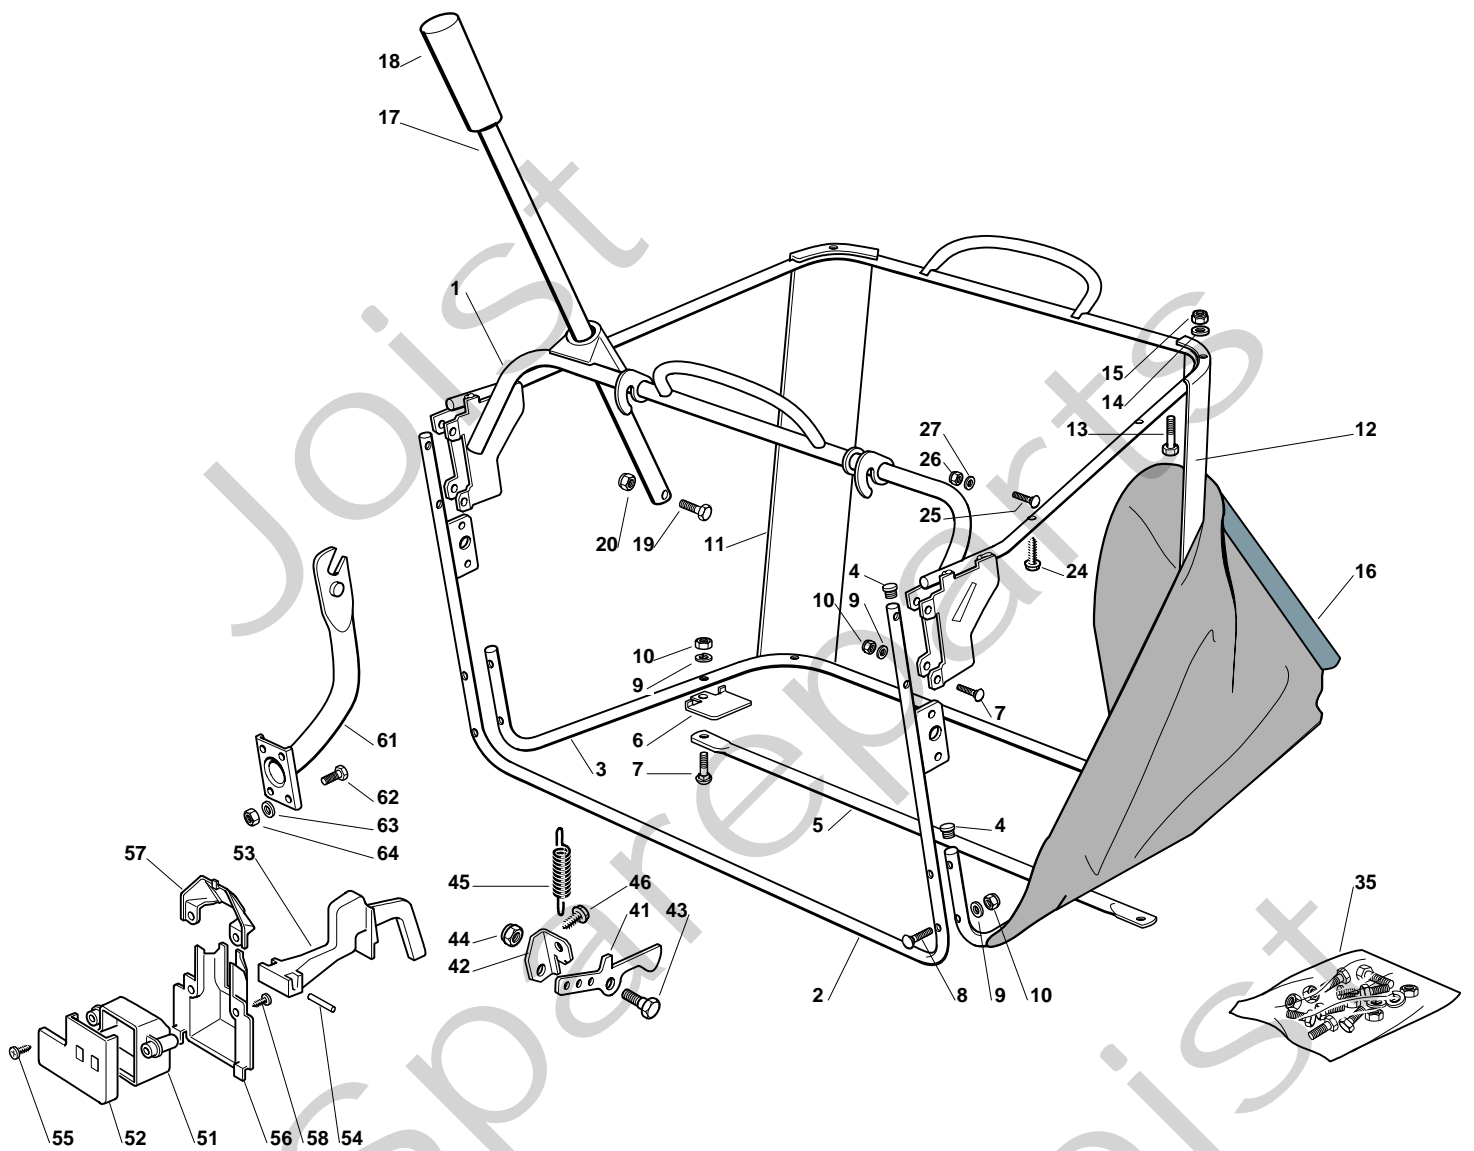

Estate Grand Royal - Model Year 2010

Pos. Fig.	Antal Quantity	Art No Part No	Benämning	Description	Anmärkning Notes
1	1	382564025/2	Cutting Plate Black	Cutting Plate Black	
2	2	25033060/0	Water Hose Connection	Water Hose Connection	
3	2	19035000/0	O-ring	Or Ring	
4	2	12500030/0	Rivet	Rivet	
8	1	82207200/1	Main Shaft Support	Main Shaft Support	
9	1	82207201/2		Secondary Shaft Support	
10	1	25020800/1	Knivaxel	Main Blade Shaft	
11	1	25020801/2	Knivaxel	Secondary Blade Shaft	
13	4	19216032/0	Kullager	Bearing	
14	2	25160501/0	Dammskydd	Dust Cover	
15	2	12609260/0	Seegerring	Seeger	
16	6	12818700/0	Skruv	Screw	
17	6	12154210/0	Mutter	Nut	
18	2	25463200/0	Knivfäste	Blade Hub	
19	2	12139100/0	Kil	Key	
20	1	82004350/0	Kniv	Right Blade Mulching, Winged (Mod. 122)	
21	1	82004349/0	Kniv	Left Blade Mulching, Winged (Mod. 122)	
22	2	22160400/0	Bricka	Elastic Washer	
23	2	12523080/0	Bricka	Washer	
24	1	12735694/0	Skruv	Screw	
25	1	12735695/1	Skruv	Screw	
26	4	82700001/0	Stödhjul	Anti Scalp Wheel D.100	
26	4	82700002/0	Stödhjul	Anti Scalp Wheel D.80	
27	4	25510072/0	Distans	Spacer	
28	4	12692050/0	Skruv	Screw	
29	4	12523060/0	Bricka	Washer	
30	4	12293201/0	Mutter	Nut	
41	1	82004343/0	Kniv	Right Blade, Winged	
42	1	82004342/0	Kniv	Left Blade, Winged	
61	1	382108020/0	Inmatningsträtt	Conveyor	
62	2	25774373/0	Klämma	Clamp	