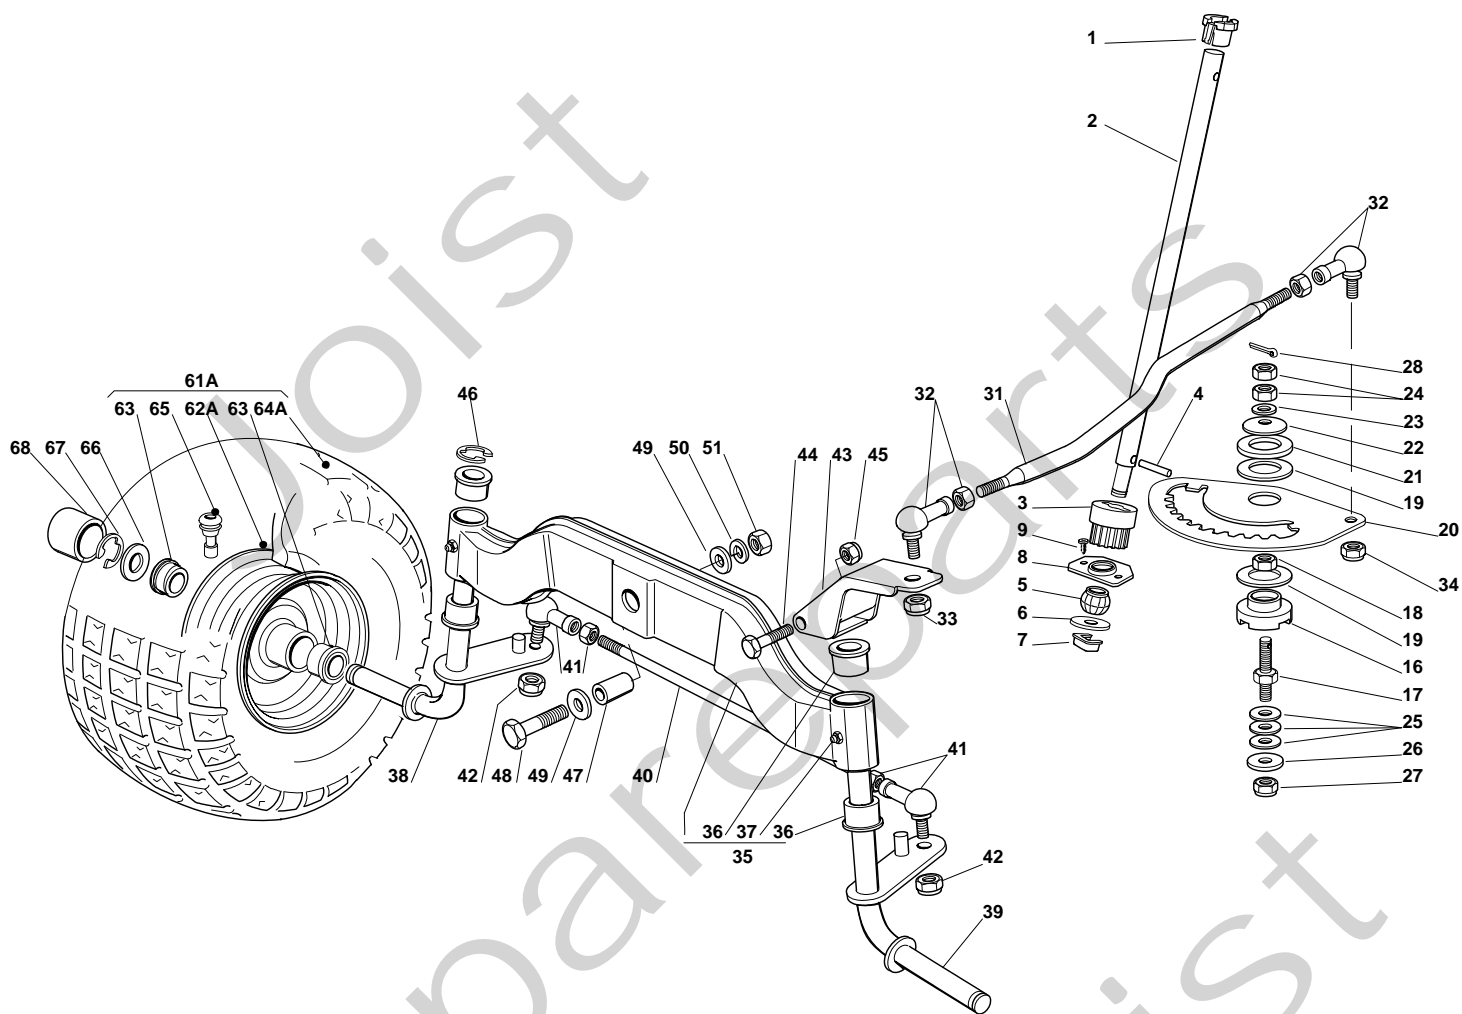

Estate Grand Royal - Model Year 2010

Pos. Fig.	Antal Quantity	Art No Part No	Benämning	Description	Anmärkning Notes
1	1	25038004/0	Bussning	Bush	
2	1	25520005/0	Steering Column	Steering Column	
3	1	25570000/2	Drev	Pinion	
4	1	12622650/0	Stift	Pin	
5	1	25743000/0	Ledklåpa, vä+hö	Joint	
6	1	12521370/0	Bricka	Washer	
7	1	12436030/0	Platta	Plate	
8	1	25785213/0	Stöd	Support	
9	2	12729601/1	Skruv	Screw	
16	1	25040617/0	Bussning	Bush	
17	1	25510065/1	Sprint	Pin	
18	1	12295200/0	Mutter	Nut	
19	2	25670012/0	Bricka	Washer	
20	1	25735507/0	Steering Shaft	Steering Shaft	
21	1	25670014/0	Bricka	Washer	
22	1	22160400/0	Bricka	Elastic Washer	
23	1	12521360/0	Bricka	Washer	
24	2	12295200/0	Mutter	Nut	
25	3	22672150/0	Bricka	Washer	
26	1	12523080/0	Bricka	Washer	
27	1	12156602/0	Mutter	Nut	
28	1	12141418/0	Låsnål	Cotter Pin	
31	1	25033003/1	Stång	Steering Rod	
32	2	22746600/0	Ledklåpa, vä+hö	Joint	
33	1	12156602/0	Mutter	Nut	
34	1	12156602/0	Mutter	Nut	
35	1	82034001/3	Equalizer With Bush (With 36 + 37)	Equalizer With Bush (With 36 + 37)	
36	4	25034002/1	Bussning	Brass	
37	2	12379511/0	Smörjnippel	Grease Dispenser	
38	1	82230361/0	Right Stub Axle	Right Stub Axle	
39	1	82230359/0	Left Stub Axle	Left Stub Axle	
40	1	25840001/0	Stång	Tie Rod	
41	2	22746600/0	Ledklåpa, vä+hö	Joint	
42	2	12156602/0	Mutter	Nut	
43	1	82318185/0	Arm	Lever	
44	1	12692395/0	Skruv	Screw	
45	1	12155000/0	Mutter	Nut	
46	1	12001000/0	Låkring	Snap Ring	
47	1	25160005/0	Distans	Spacer	
48	1	12694100/0	Skruv	Screw	
49	2	12521390/0	Bricka	Washer	
50	1	12587900/0	Grower	Grower	
51	1	12295800/0	Mutter	Nut	
61A	2	382680021/0	Framhjul Kpl	Front Wheel	
62A	2	82000590/1	Rimm	Rimm	
63	4	25122200/2	Lager	Bearing	
64A	2	125590010/0	Shoe	Shoe	
65	2	25950000/0	Ventil	Valve	
66	2	25670005/1	Bricka	Washer	
67	2	12001000/0	Låkring	Snap Ring	
68	2	22110230/0	Lock	Cap