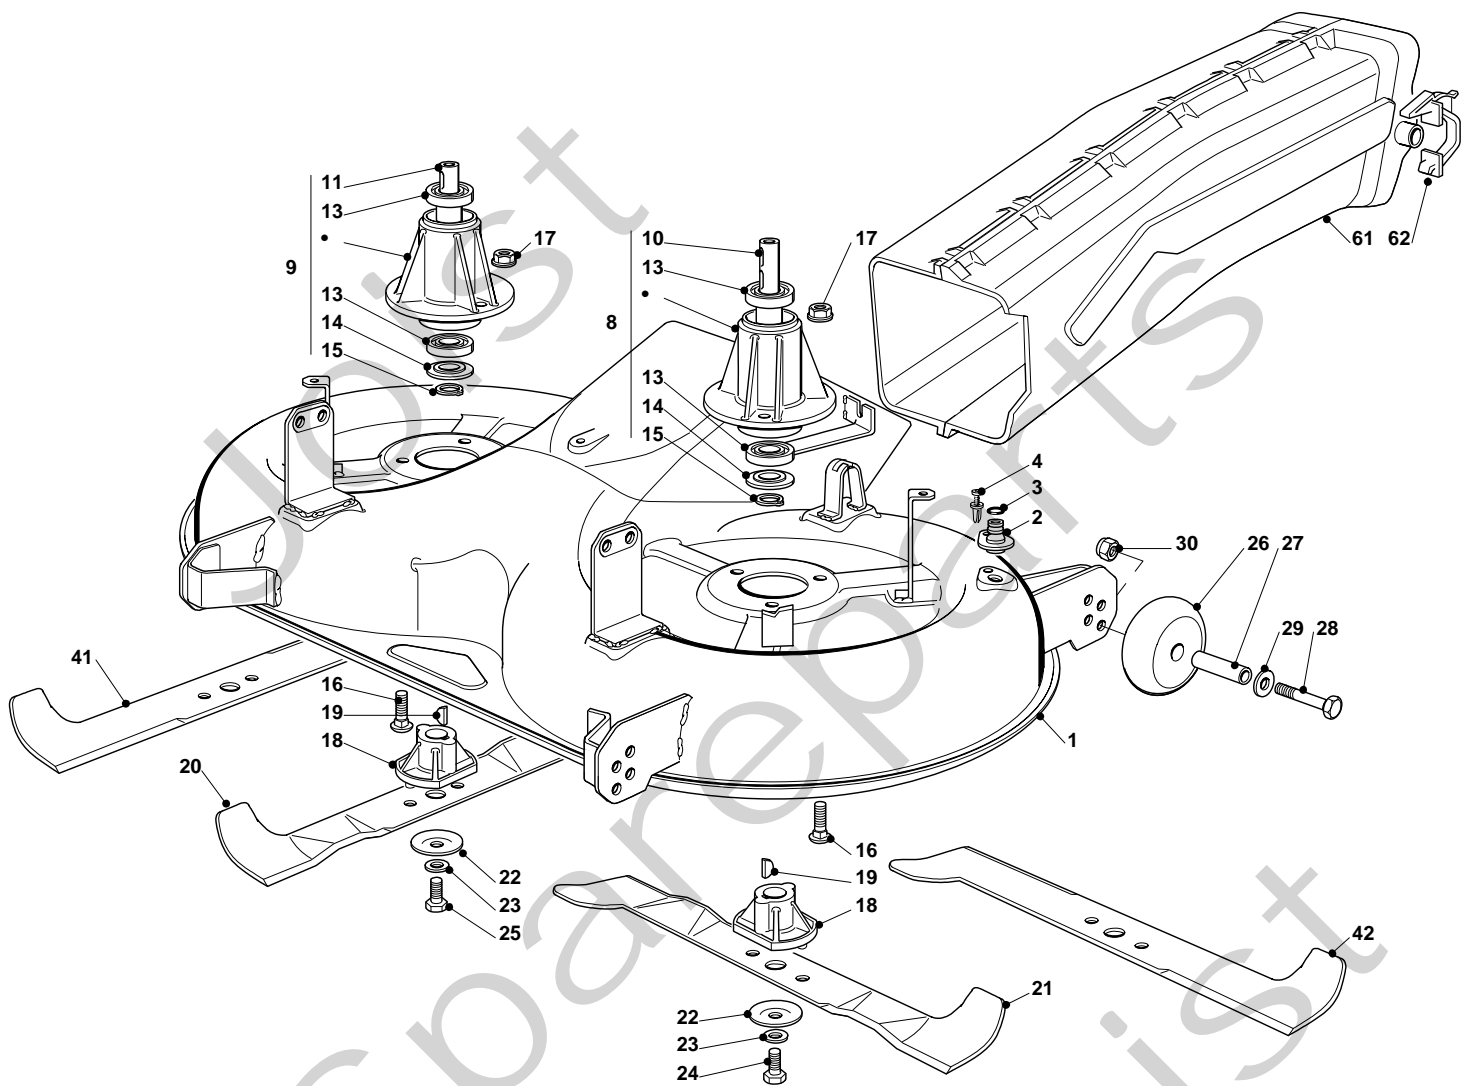

Estate Grand Royal - Model Year 2010

Pos. Fig.	Antal Quantity	Art No Part No	Benämning	Description	Anmärkning Notes
1	1	382564025/2	Cutting Plate Black	Cutting Plate Black	
2	2	25033060/0	Water Hose Connection	Water Hose Connection	
3	2	19035000/0	O-ring	Or Ring	
4	2	12500030/0	Rivet	Rivet	
8	1	82207200/1	Main Shaft Support	Main Shaft Support	
9	1	82207201/2		Secondary Shaft Support	
10	1	25020800/1	Knivaxel	Main Blade Shaft	
11	1	25020801/2	Knivaxel	Secondary Blade Shaft	
13	4	19216032/0	Kullager	Bearing	
14	2	25160501/0	Dammskydd	Dust Cover	
15	2	12609260/0	Seegerring	Seeger	
16	6	12818700/0	Skruv	Screw	
17	6	12154210/0	Mutter	Nut	
18	2	25463200/0	Knivfäste	Blade Hub	
19	2	12139100/0	Kil	Key	
20	1	82004350/0	Kniv	Right Blade Mulching, Winged (Mod. 122)	
21	1	82004349/0	Kniv	Left Blade Mulching, Winged (Mod. 122)	
22	2	22160400/0	Bricka	Elastic Washer	
23	2	12523080/0	Bricka	Washer	
24	1	12735694/0	Skruv	Screw	
25	1	12735695/1	Skruv	Screw	
26	4	82700001/0	Stödhjul	Anti Scalp Wheel D.100	
26	4	82700002/0	Stödhjul	Anti Scalp Wheel D.80	
27	4	25510072/0	Distans	Spacer	
28	4	12692050/0	Skruv	Screw	
29	4	12523060/0	Bricka	Washer	
30	4	12293201/0	Mutter	Nut	
41	1	82004343/0	Kniv	Right Blade, Winged	
42	1	82004342/0	Kniv	Left Blade, Winged	
61	1	382108020/0	Inmatningsträtt	Conveyor	
62	2	25774373/0	Klämma	Clamp