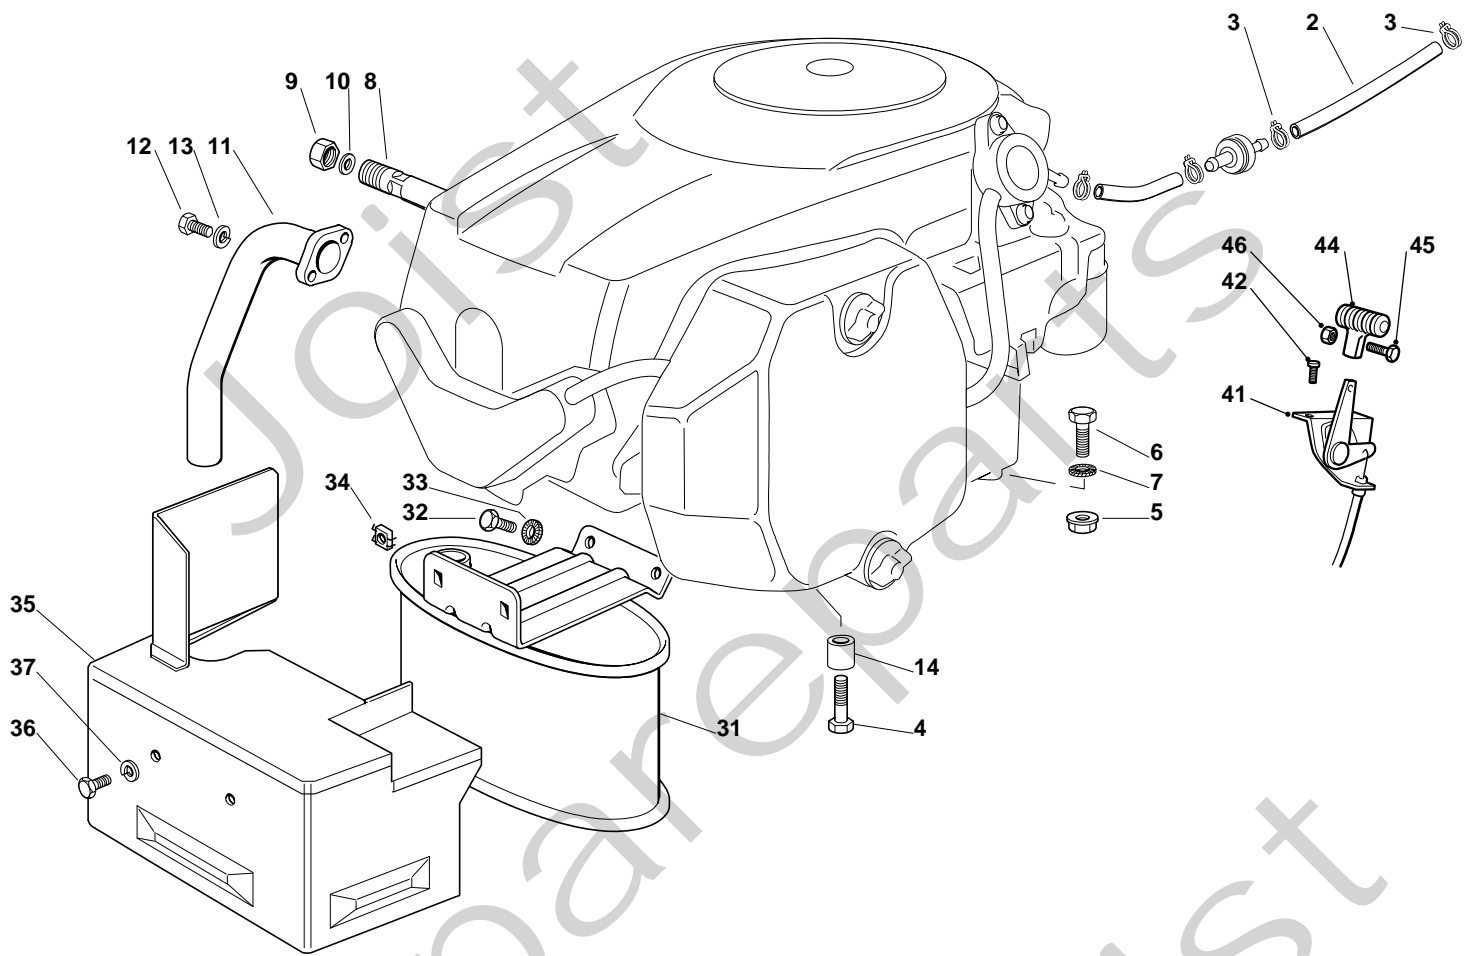

Estate Grand Royal - Model Year 2010

Pos. Fig.	Antal Quantity	Art No Part No	Benämning	Description	Anmärkning Notes
1	1	—	Motor kpl	Engine	
2	1	25869016/1	Vevstake	Tube	
3	2	18375051/1	Slangklämma	Fair Led	
4	3	112735108/1	Skruv	Screw	
5	1	12154210/0	Mutter	Nut	
6	1	12691115/0	Skruv	Screw	
7	1	12540260/0	Bricka	Washer	
8	1	27598060/0	Oil Discharge Extension	Oil Discharge Extension	
9	1	18737849/0	Lock	Oil Cap	
10	1	18401001/1	Tätningring	Oil Seal	
11	1	18738227/0	Avgasrör	Exhaust Tube	
12	2	12735530/0	Skruv	Screw	
13	2	12583500/0	Låsbricka	Grower	
14	3	25160035/0	Distans	Spacer	
31	1	182750010/0	Ljuddämpare	Muffler	
32	2	12793102/0	Skruv	Screw	
33	2	12540260/0	Bricka	Washer	
34	2	12360425/0	Mutter	Nut	
35	1	82598029/0	Skydd	Guard	
36	2	12792611/0	Skruv	Screw	
37	2	12583500/0	Låsbricka	Grower	
41	1	82000200/1	Gasreglage	Accelerator	
42	2	125943012/0	Skruv	Screw	
44	1	25394501/0	Handtag	Handle	
45	1	12726388/0	Skruv	Screw	
46	1	12290800/0	Mutter	Nut	
51	1	25735110/3	Tank	Tank	
51	1	25735111/3	Tank	Tank	
52	1	25795000/1	Lock	Cap	
53	2	12788910/0	Skruv	Screw	
54	2	12500092/0	Rivet	Rivet	
55	1	25290000/0	Fuel Level Indicator	Fuel Level Indicator