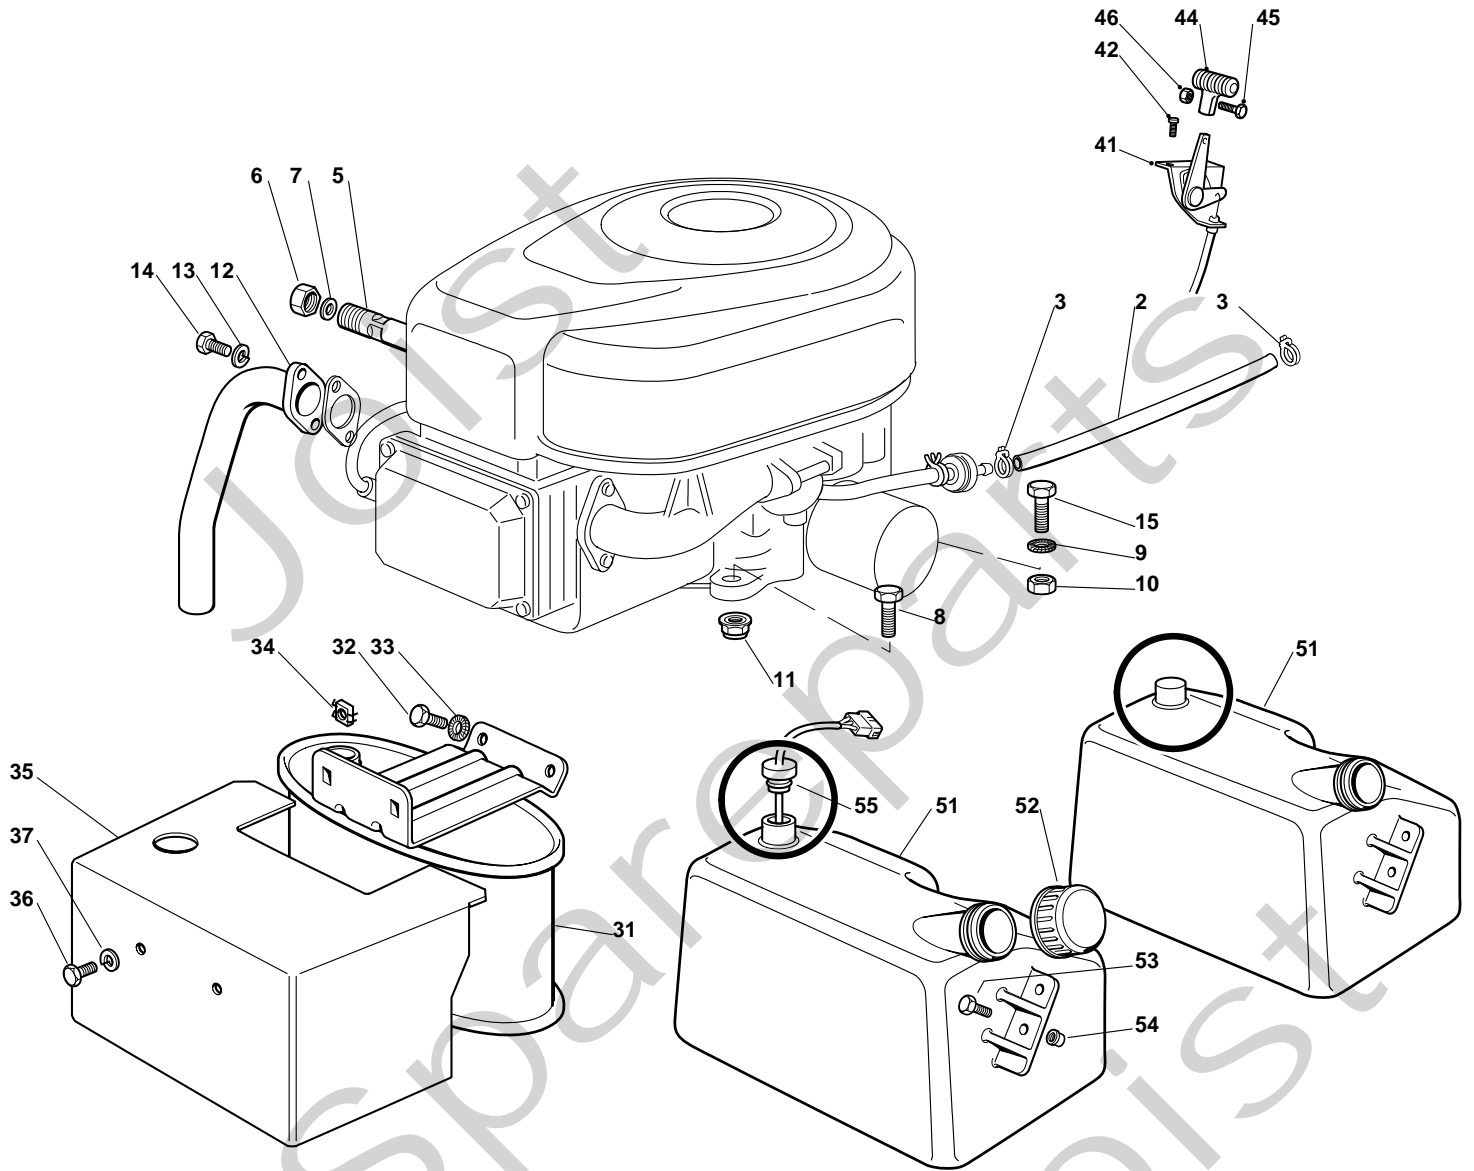

Estate Grand Royal - Model Year 2010

Pos. Fig.	Antal Quantity	Art No Part No	Benämning	Description	Anmärkning Notes
1	1	—	Motor kpl	Engine	
2	1	25869016/1	Vevstake	Tube	
3	2	18375051/1	Slangklämma	Fair Led	
5	1	25598050/0	Oil Discharge Extension	Oil Discharge Extension	
6	1	18737849/0	Lock	Oil Cap	
7	1	18401001/1	Tätningring	Oil Seal	
8	3	12691100/0	Skruv	Screw	
9	1	12540260/0	Bricka	Washer	
10	1	12154210/0	Mutter	Nut	
11	3	12154210/0	Mutter	Nut	
12	1	18738206/0	Avgasrör	Exhaust Connecting Tube	
13	2	12583500/0	Låsbricka	Grower	
14	2	12735530/0	Skruv	Screw	
15	1	12691115/0	Skruv	Screw	
31	1	182750010/0	Ljuddämpare	Muffler	
32	2	12793102/0	Skruv	Screw	
33	2	12540260/0	Bricka	Washer	
34	2	12360425/0	Mutter	Nut	
35	1	82598009/2	Skydd	Guard	
36	2	12792611/0	Skruv	Screw	
37	2	12583500/0	Låsbricka	Grower	
41	1	82000200/1	Gasreglage	Accelerator	
42	2	125943012/0	Skruv	Screw	
44	1	25394501/0	Handtag	Handle	
45	1	12726388/0	Skruv	Screw	
46	1	12290800/0	Mutter	Nut	
51	1	25735110/3	Tank	Tank	
51	1	25735111/3	Tank	Tank	
52	1	25795000/1	Lock	Cap	
53	2	12788910/0	Skruv	Screw	
54	2	12500092/0	Rivet	Rivet	
55	1	25290000/0	Fuel Level Indicator	Fuel Level Indicator