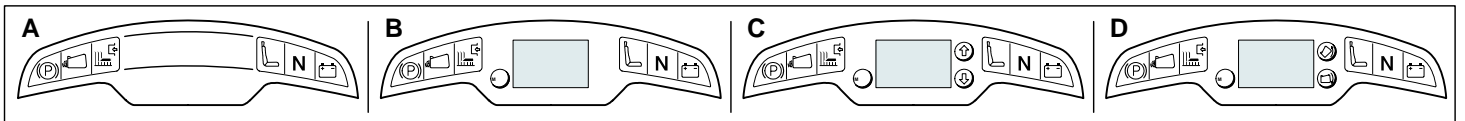

Estate Grand Royal - Model Year 2010

Pos. Fig.	Antal Quantity	Art No Part No	Benämning	Description	Anmärkning Notes
1	1	382722422/2	Skydd-röd	Cards + Guards (D)	
1	1	82722420/1	Skydd-röd	Cards + Guards (A)	
1	1	82722421/1	Skydd-röd	Cards + Guards (B)	
1	1	82722423/1	Skydd-röd	Cards + Guards (C)	
2	2	12521320/0	Bricka	Washer	
3	2	12154330/0	Mutter	Nut	
4	1	25031501/0	Deflektor	Deflector	
8	1	33340035/0	Säkring	Fuse 15 A	
8	1	33340036/0	Säkring	Fuse 25 A	
8	1	33340040/0	Säkring	Fuse 10 A	
9	3	33215000/0	Kåpa	Cover	
9	2	33215000/0	Kåpa	Cover	
10	2	33500007/0	Säkring	Fuse Carrier	
10	3	33500007/0	Säkring	Fuse Carrier	
11	1	182040147/0	Kabel	Cables Ass.Y	
12	1	18450072/0	Brytare	Starting Switch	
13	1	18550136/0	Distans	Spacer	
14	1	18550135/0	Bricka	Washer	
15	1	18400862/0	Ringmutter	Ringnut	
16	1	18210022/0	Starting Key	Starting Key	
17	1	18120002/1	Batteri	Battery	
18	1	25430230/0	Fjäder	Spring	
19	1	125065030/0	Kabel	Connecting cable	
21	1	18736110/0	Starter Relay	Starter Relay	
22	2	12791011/0	Skruv	Screw	
23	2	12292102/0	Mutter	Nut	
24	2	12360352/0	Mutter	Nut	
25	1	25065002/0	Kabel	Cable	
31	4	119410615/0	Micro	Micro	
31	3	119410615/0	Micro	Micro	
32	1	19410605/1	Brytare	Full Grasscat. Microsw.	
33	1	19410609/0	Neutral Switch (Hydro)	Neutral Switch (Hydro)	
34	1	19410608/1	Neutral Switch (Mech.)	Neutral Switch (Mech.)	
35	1	25065026/0	Kabel	Cable (Mech.)	
36	1	18450060/1	Farilamp Switch	Farilamp Switch	
38	1	18450068/0	Kopplingshus	Clutch Switch	
41	1	82040073/0	Kabel	Cable	
42	2	33500030/0	Lamp Holder	Lamp Holder	
43	2	18459100/0	Farilamp For Lights	Farilamp For Lights	
44	1	12361005/0	Mutter	Nut	
46	1	133500010/1	Plåt	Plate	
47	1	12735170/0	Skruv	Screw	
51	5	33320506/0	Kabelhållare	Fairled	
52	1	33320504/0	Kabelhållare	Fairled	
53	1	18564861/1	Tätningshylsa	Protection	
54	1	18564864/1	Tätningshylsa	Protection	
61	1	382394853/0		Switch Ass.Y (Hydro)	
62	1	19410609/0	Neutral Switch (Hydro)	Neutral Switch (Hydro)	
63	2	12735602/0	Skruv	Screw	
64	2	12581100/0	Bricka	Grower	
65	2	12290791/0	Mutter	Nut	
66	2	12735110/0	Skruv	Screw