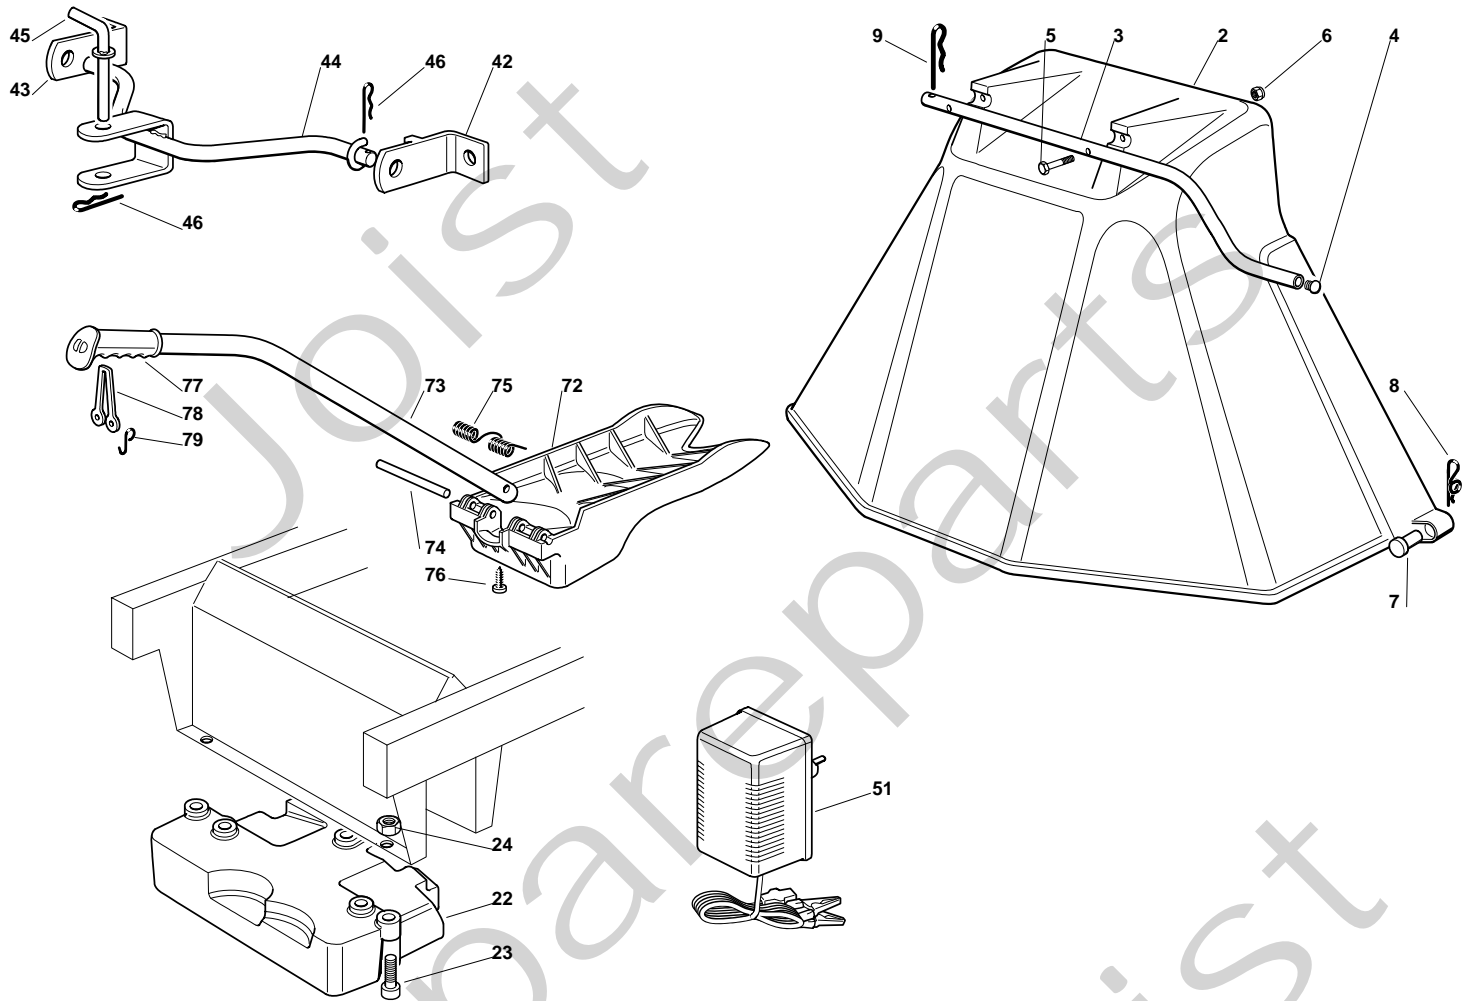

Estate Grand Royal - Model Year 2010

Pos. Fig.	Antal Quantity	Art No Part No	Benämning	Description	Anmärkning Notes
2	1	82400003/1	Exit Protection	Ejection Guard	
3	1	25869043/0	Support	Support	
4	2	18566112/0	Plugg	Cap	
5	2	12689515/0	Skruv	Screw	
6	2	12154510/0	Mutter	Nut	
7	2	25510022/0	Sprint	Pin	
8	2	24487998/0	Låsnål	Cotter Pin	
9	1	24487999/0	Låsnål	Cotter Pin	
22	1	25519997/1	Weight	Weight	
23	3	12760520/0	Skruv	Screw	
24	3	12155000/0	Mutter	Nut	
42	1	82735502/0	Fäste	Bracket Right Hitch Support	
43	1	25774213/0	Fäste	Bracket Left Hitch Support	
44	1	382033105/1	Stång	Rod	
45	1	25510021/1	Sprint	Pin	
46	2	24487999/0	Låsnål	Cotter Pin	
51	1	182180090/0	Batteriladdare	Battery Charger	
51	1	182180091/0	Batteriladdare	Battery Charger (U.K.)	
72	1	25140092/0	Deflektor	Deflector (Mod. 122)	
73	1	25394005/0	Styre	Handle	
74	1	25510077/0	Sprint	Pin	
75	1	25430245/0	Fjäder	Spring	
76	1	12735405/0	Skruv	Screw	
77	1	25280000/1	Handtag	Handgrip	
78	1	25840011/1	Elastic Tie-Rod	Elastic Tie-Rod	
79	2	25253004/0	Hake	Hook