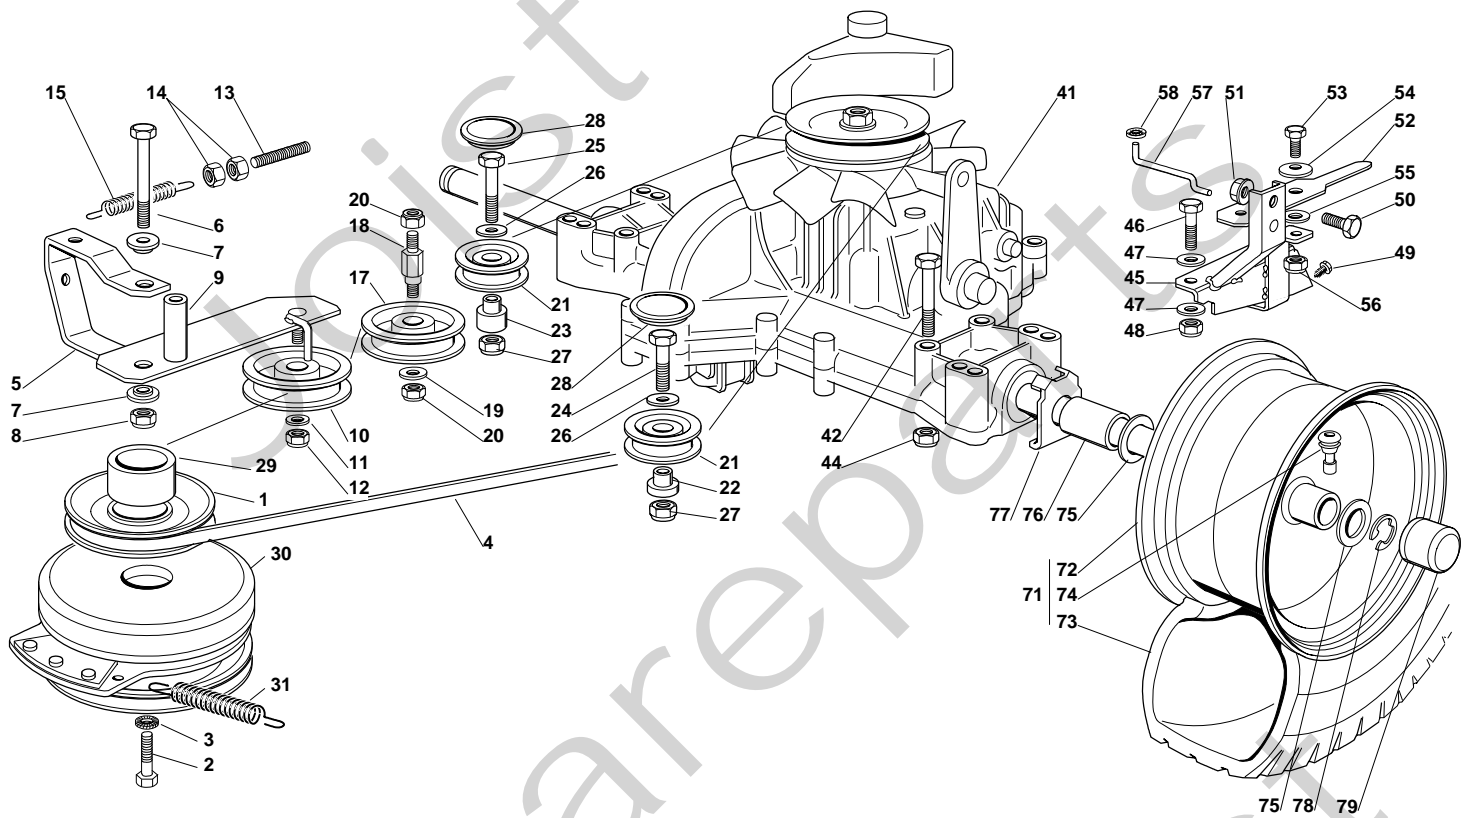

Estate Grand Royal - Model Year 2010

Pos. Fig.	Antal Quantity	Art No Part No	Benämning	Description	Anmärkning Notes
1	1	25601566/0	Remskiva	Pulley	
2	1	12737320/0	Skruv	Screw	
3	1	12543000/0	Bricka	Washer	
4	1	35062001/0	Drivrem	Belt	
5	1	82318165/1	Arm	Lever	
6	1	12692000/0	Skruv	Screw	
7	2	25038002/1	Bussning	Bush	
8	1	12155000/0	Mutter	Nut	
9	1	25160027/0	Distans	Spacer	
10	1	25601554/0	Remskiva	Pulley	
11	1	12523060/0	Bricka	Washer	
12	1	12155000/0	Mutter	Nut	
13	1	25840010/1	Stång	Tie Rod	
14	2	12293200/0	Mutter	Nut	
15	1	25430219/0	Fjäder	Spring	
17	1	25601555/0	Remskiva	Pulley	
18	1	25510036/1	Sprint	Pin	
19	1	12523060/0	Bricka	Washer	
20	2	12155000/0	Mutter	Nut	
21	2	325601570/1	Remskiva	Pulley	
22	1	125160030/1	Distans	Spacer	
23	1	125160024/2	Distans	Spacer	
24	1	12691115/0	Skruv	Screw	
25	1	12691400/0	Skruv	Right Screw	
26	2	12523060/0	Bricka	Washer	
27	2	12155000/0	Mutter	Nut	
28	2	25109521/1	Klpa	Cover	
29	1	25160021/0	Distans	Spacer	
30	1	118399062/0	Koppling	Clutch	
31	1	25430210/0	Fjäder	Spring	
41	1	18400950/1	Rear Axle Tuff Torq K46F	Rear Axle Tuff Torq K46F	
42	4	12691800/0	Skruv	Screw	
44	4	12154210/0	Mutter	Nut	
45	1	82785109/0	Stöd	Support	
46	1	12691200/0	Skruv	Screw (Wheels 15")	
47	2	12521350/0	Bricka	Washer	
48	1	12155000/0	Mutter	Nut	
49	2	12735120/0	Skruv	Screw	
50	1	12792611/0	Skruv	Screw	
51	1	12293201/0	Mutter	Nut	
52	1	25318157/0	Arm	Lever	
53	1	12793102/0	Skruv	Screw	
54	1	12369500/0	Bricka	Washer	
55	1	25670011/0	Bricka	Washer	
56	1	12155000/0	Mutter	Nut	
57	1	25033033/0	Länk	Rod	
58	1	12604896/0	Låsbricka	Snap Ring	
71	2	382680022/0	Stödhjul	Rear Wheel	
72	2	82000590/0			
73	2	125590011/0	Shoe	Shoe	
74	2	25950000/0	Ventil	Valve	
75	4	25670005/1	Bricka	Washer	
76	2	25160023/0	Distans	Spacer	
77	2	325670025/0	Bricka	Washer	
78	2	12001010/0	Låsring	Snap Ring	
79	2	22110230/0	Lock	Cap