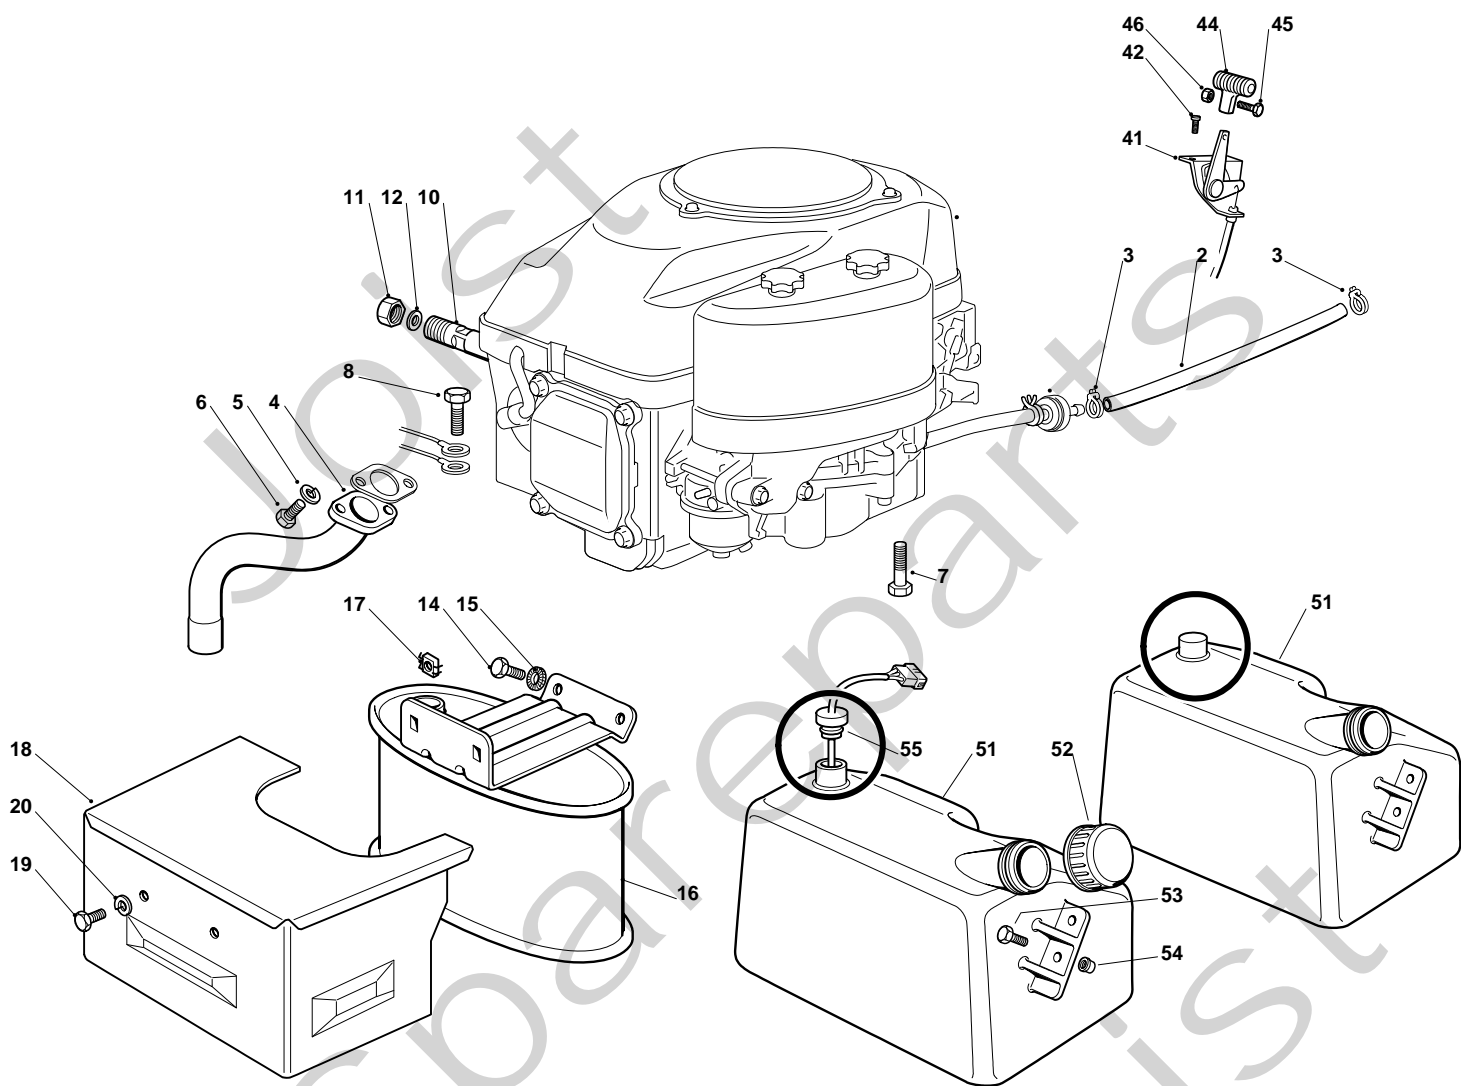

Estate Grand Royal - Model Year 2010

Pos. Fig.	Antal Quantity	Art No Part No	Benämning	Description	Anmärkning Notes
1	1	—	Motor kpl	Engine	
2	1	25869057/0	Vevstake	Connecting Tube (1000 Mm)	
3	4	18375051/1	Slangklämma	Fair Led	
4	1	118738231/1	Avgasrör	Exhaust Tube	
5	2	12583500/0	Låsbricka	Grower	
6	2	12737450/0	Skruv	Screw	
7	4	112735108/1	Skruv	Screw	
8	1	12735599/0	Skruv	Screw	
10	1	27598060/0	Oil Discharge Extension	Oil Discharge Extension	
11	1	18737849/0	Lock	Oil Cap	
12	1	18401001/1	Tätningring	Oil Seal	
14	2	12793102/0	Skruv	Screw	
15	2	12540260/0	Bricka	Washer	
16	1	182750010/0	Ljuddämpare	Muffler	
17	2	12360425/0	Mutter	Nut	
18	1	382598039/0	Skydd	Guard	
19	2	12792611/0	Skruv	Screw	
20	2	12583500/0	Låsbricka	Grower	
41	1	182000212/0	Gasreglage	Accelerator	
42	2	125943012/0	Skruv	Screw	
44	1	25394501/0	Handtag	Handle	
45	1	12726388/0	Skruv	Screw	
46	1	12290800/0	Mutter	Nut	
51	1	25735110/3	Tank	Tank	
51	1	25735111/3	Tank	Tank	
52	1	25795000/1	Lock	Cap	
53	2	12788910/0	Skruv	Screw	
54	2	12500092/0	Rivet	Rivet	
55	1	25290000/0	Fuel Level Indicator	Fuel Level Indicator