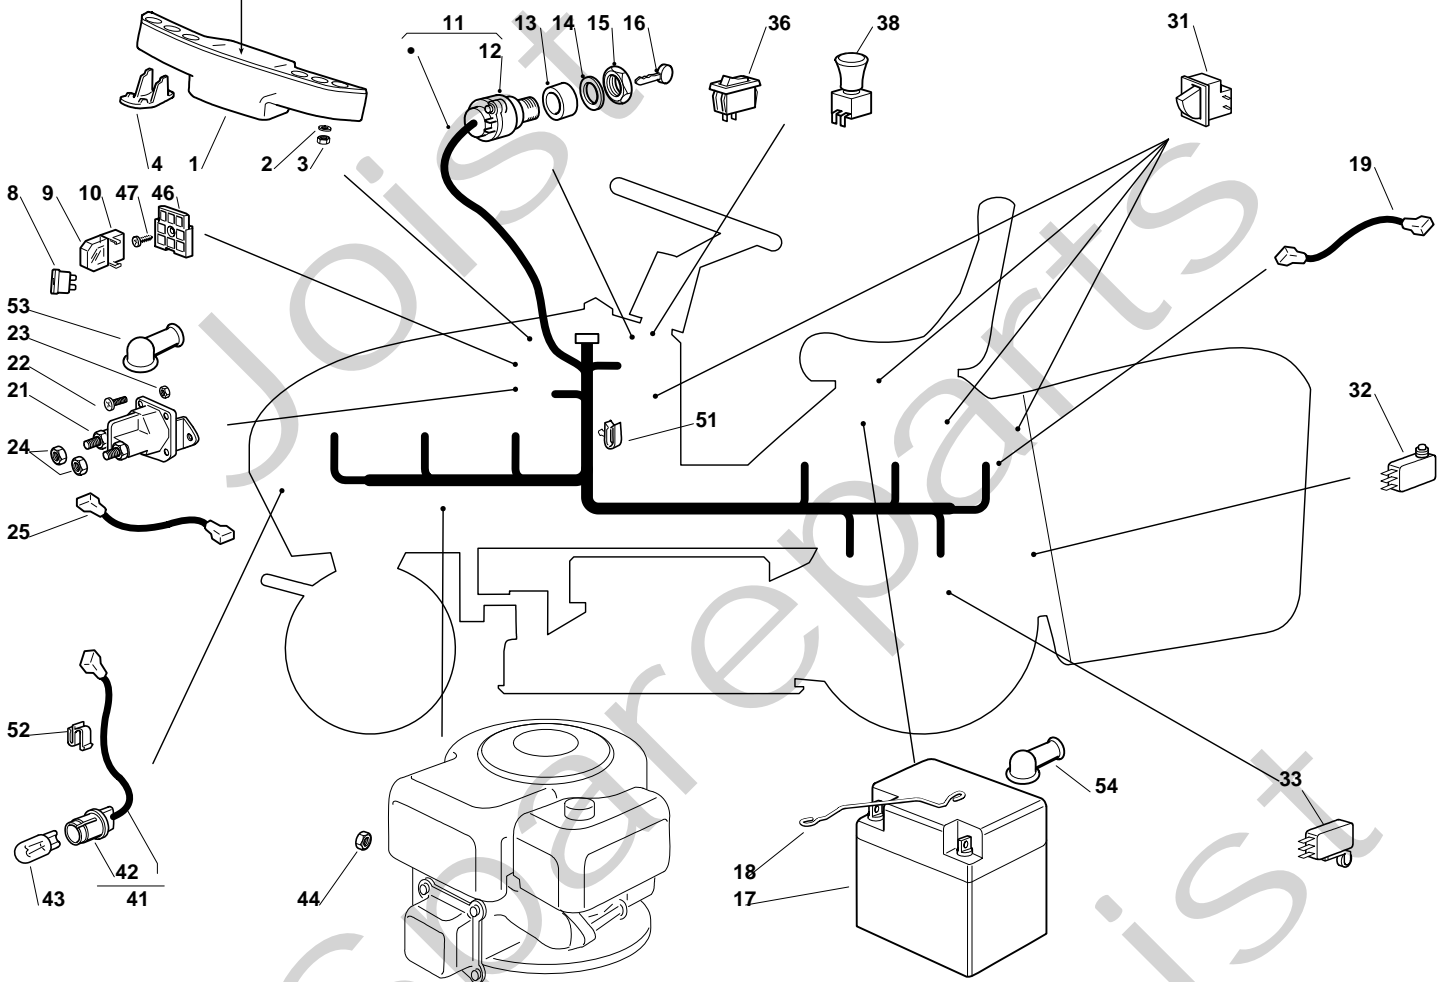

Estate Grand Royal - Model Year 2010

Pos. Fig.	Antal Quantity	Art No Part No	Benämning	Description	Anmärkning Notes
1	1	382722422/2	Skydd-röd	Cards + Guards (D)	
1	1	82722420/1	Skydd-röd	Cards + Guards (A)	
1	1	82722421/1	Skydd-röd	Cards + Guards (B)	
1	1	82722423/1	Skydd-röd	Cards + Guards (C)	
2	2	12521320/0	Bricka	Washer	
3	2	12154330/0	Mutter	Nut	
4	1	25031501/0	Deflektor	Deflector	
8	1	33340035/0	Säkring	Fuse 15 A	
8	1	33340036/0	Säkring	Fuse 25 A	
8	1	33340040/0	Säkring	Fuse 10 A	
9	3	33215000/0	Kåpa	Cover	
9	2	33215000/0	Kåpa	Cover	
10	2	33500007/0	Säkring	Fuse Carrier	
10	3	33500007/0	Säkring	Fuse Carrier	
11	1	182040147/0	Kabel	Cables Ass.Y	
12	1	18450072/0	Brytare	Starting Switch	
13	1	18550136/0	Distans	Spacer	
14	1	18550135/0	Bricka	Washer	
15	1	18400862/0	Ringmutter	Ringnut	
16	1	18210022/0	Starting Key	Starting Key	
17	1	18120002/1	Batteri	Battery	
18	1	25430230/0	Fjäder	Spring	
19	1	125065030/0	Kabel	Connecting cable	
21	1	18736110/0	Starter Relay	Starter Relay	
22	2	12791011/0	Skruv	Screw	
23	2	12292102/0	Mutter	Nut	
24	2	12360352/0	Mutter	Nut	
25	1	25065002/0	Kabel	Cable	
31	4	119410615/0	Micro	Micro	
31	3	119410615/0	Micro	Micro	
32	1	19410605/1	Brytare	Full Grasscat. Microsw.	
33	1	19410609/0	Neutral Switch (Hydro)	Neutral Switch (Hydro)	
34	1	19410608/1	Neutral Switch (Mech.)	Neutral Switch (Mech.)	
35	1	25065026/0	Kabel	Cable (Mech.)	
36	1	18450060/1	Farilamp Switch	Farilamp Switch	
38	1	18450068/0	Kopplingshus	Clutch Switch	
41	1	82040073/0	Kabel	Cable	
42	2	33500030/0	Lamp Holder	Lamp Holder	
43	2	18459100/0	Farilamp For Lights	Farilamp For Lights	
44	1	12361005/0	Mutter	Nut	
46	1	133500010/1	Plåt	Plate	
47	1	12735170/0	Skruv	Screw	
51	5	33320506/0	Kabelhållare	Fairled	
52	1	33320504/0	Kabelhållare	Fairled	
53	1	18564861/1	Tätningshylsa	Protection	
54	1	18564864/1	Tätningshylsa	Protection	
61	1	382394853/0		Switch Ass.Y (Hydro)	
62	1	19410609/0	Neutral Switch (Hydro)	Neutral Switch (Hydro)	
63	2	12735602/0	Skruv	Screw	
64	2	12581100/0	Bricka	Grower	
65	2	12290791/0	Mutter	Nut	
66	2	12735110/0	Skruv	Screw