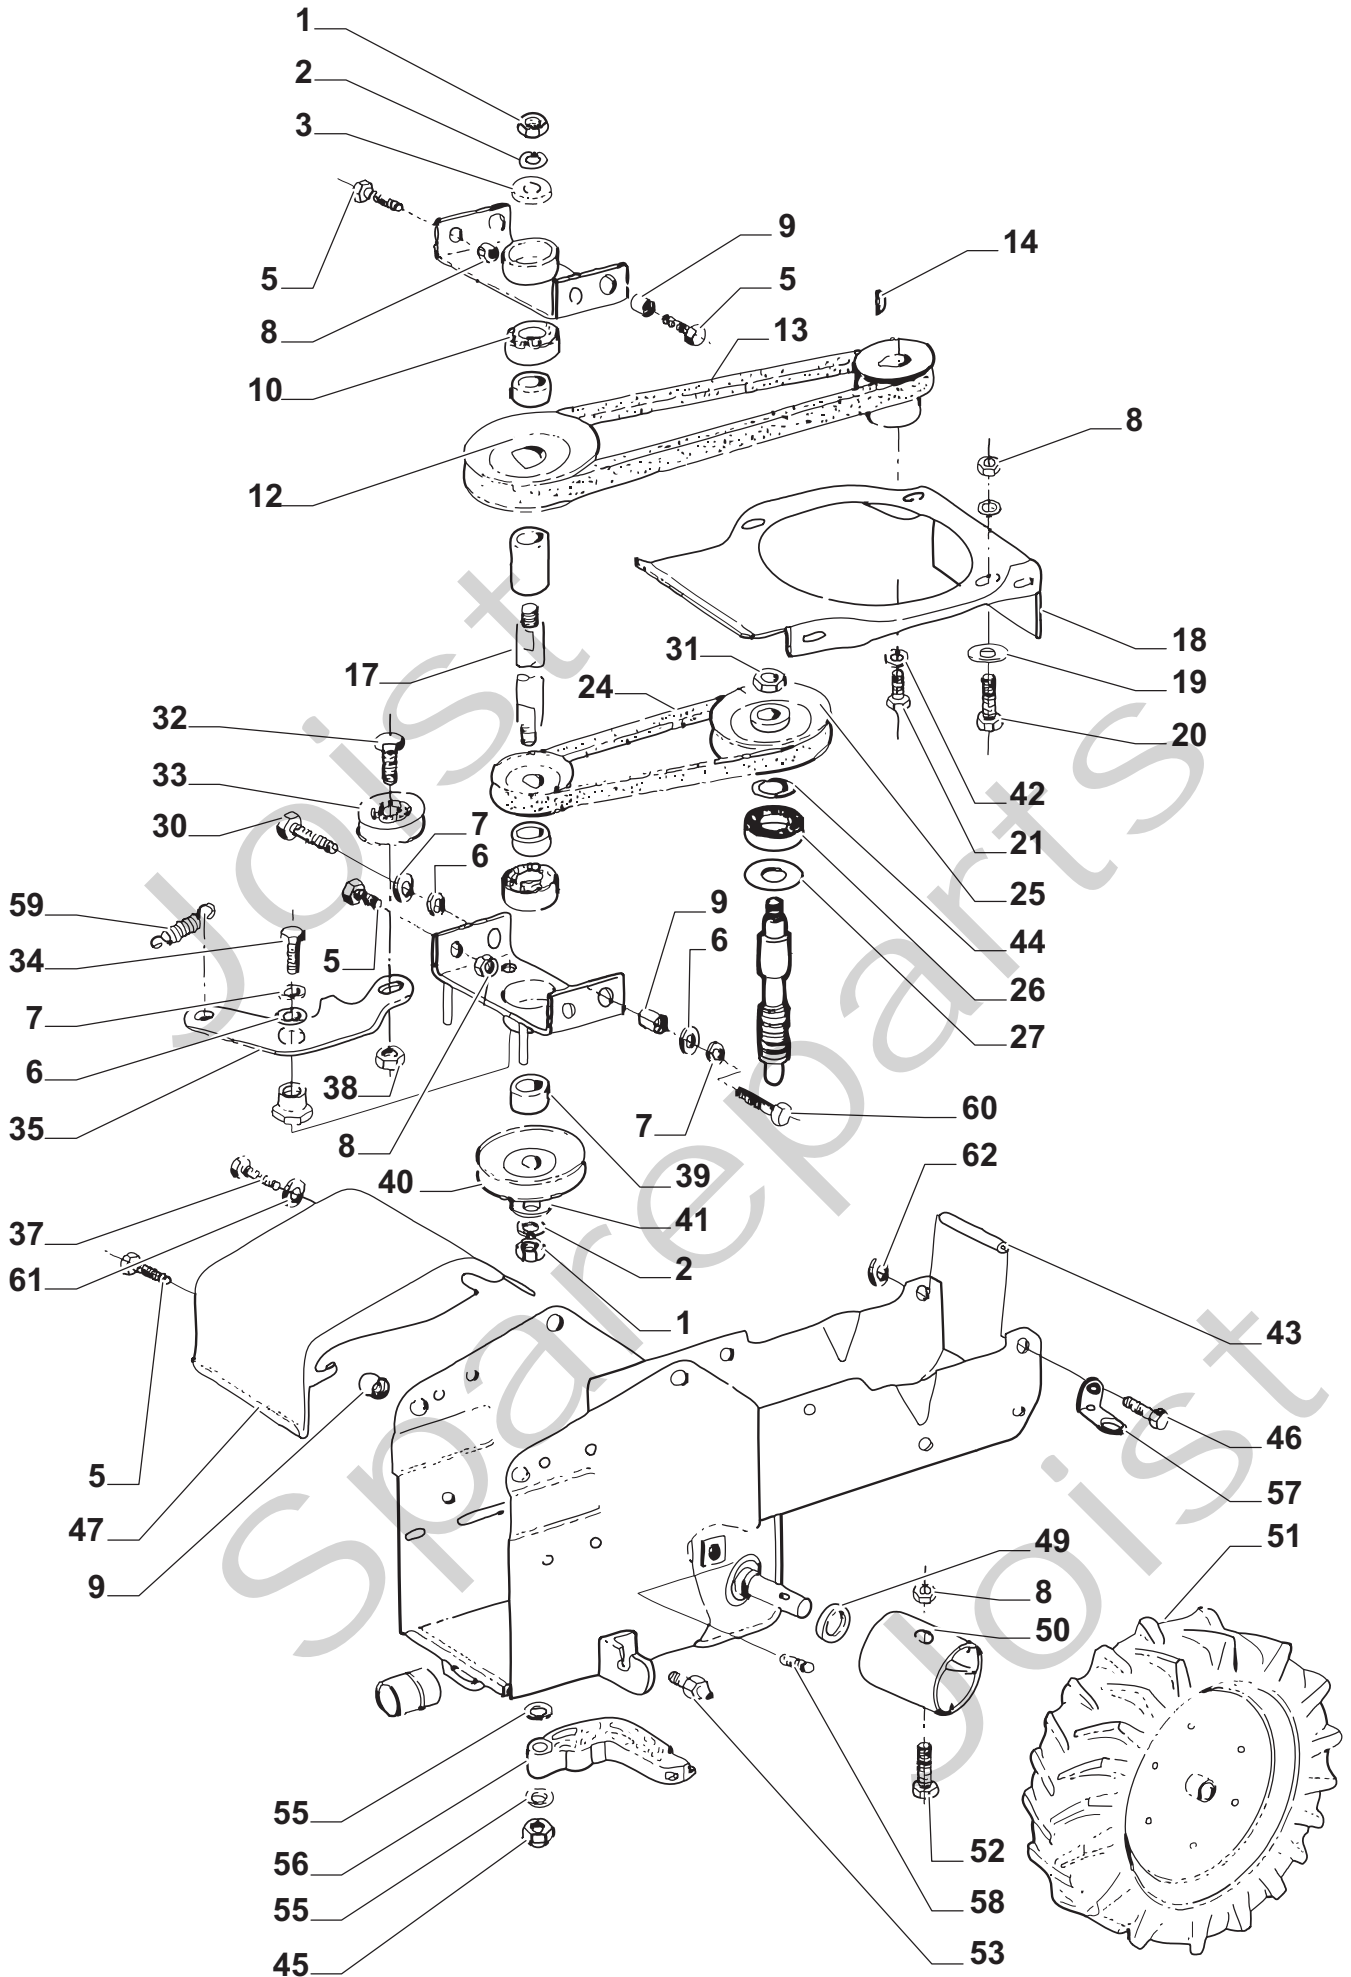

SILEX 87 B

SILEX 87 B

Pos. Fig.	Antal Quantity	Art No Part No	Benämning	Description	Anmärkning Notes
1	2	9799-1031-02	Mutter	Nut	
2	2	9678-0011-02	Låsbricka	Washer	
3	1	1483-2085-01	Bricka	Spacer	
5	8	9959-0816-16	Skruv	Screw	
6	6	9699-0028-02	Planbricka	Washer	
7	3	9699-0028-02	Planbricka	Washer	
8	9	9747-0831-02	Mutter	Nut	
9	8	1483-2108-01	Bussning	Spacer	
12	1	1483-2326-01	Remskiva	Pulley	
13	1	1483-2352-01	Drivrem	Belt	
14	1	12139100/0	Kil	Key	
17	1	1483-2353-01	Axel	Shaft	
18	1	1483-2347-01	Överbelastningsskydd	Protection Cover Yellow	
19	3	9699-0122-02	Bricka	Washer	
20	2	9997-0835-12	Skruv	Screw	
21	1	9987-5225-16	Skruv	Screw	
24	1	1483-2350-01	Drivrem	Belt	
25	1	1483-2354-01	Remskiva	Pulley	
26	1	1483-2071-01	Kullager	Bearing	
27	1	1483-2355-01	Tätningring	Gasket	
30	1	9997-0840-12	Skruv	Screw	
31	1	9799-1231-02	Mutter	Nut	
32	1	9997-1230-16	Skruv	Screw	
33	1	1483-2004-01	Spännrulle	Pulley	
34	1	9997-0816-16	Skruv	Screw	
35	1	1483-2083-01	Spännarm	Lever	
37	2	9959-0825-16	Skruv	Screw	
38	1	9747-1231-02	Mutter	Nut	
40	1	1483-2325-01	Remskiva	Pulley	
41	1	9699-0105-02	Bricka	Washer	
42	1	9699-0035-02	Planbricka	Washer	
43	2	1483-2345-01	Chassi	Chassis	
44	1	1483-2020-01	Distans	Spacer	
45	1	9747-1031-02	Mutter	Nut	
46	4	9997-0620-16	Skruv	Screw	
47	1	1483-2349-01	Överbelastningsskydd	Protection Cover Yellow	
49	2	1483-2069-01	Tätningring	Oil Seal	
50	2	1483-2363-01	Stötflingare	Protection	
51	1	1483-2361-01	Stödhjul	Right Wheel	
51	1	1483-2362-01	Stödhjul	Left Wheel	
52	2	9997-0835-12	Skruv	Screw	
53	1	9501-0500-00	Smörjnippel	Grease Dispenser	
55	2	9699-0035-02	Planbricka	Washer	
56	1	1483-2332-01	Arm	Lever	
57	1	1483-2021-01	Vinkelfäste	Support	
58	1	1483-2075-01	Lock	Cap	
59	1	1483-2207-01	Fjäder	Spring	
60	1	9997-0835-12	Skruv	Screw	
61	2	9699-0056-02	Planbricka	Washer	
62	3	9699-0100-02	Bricka	Washer