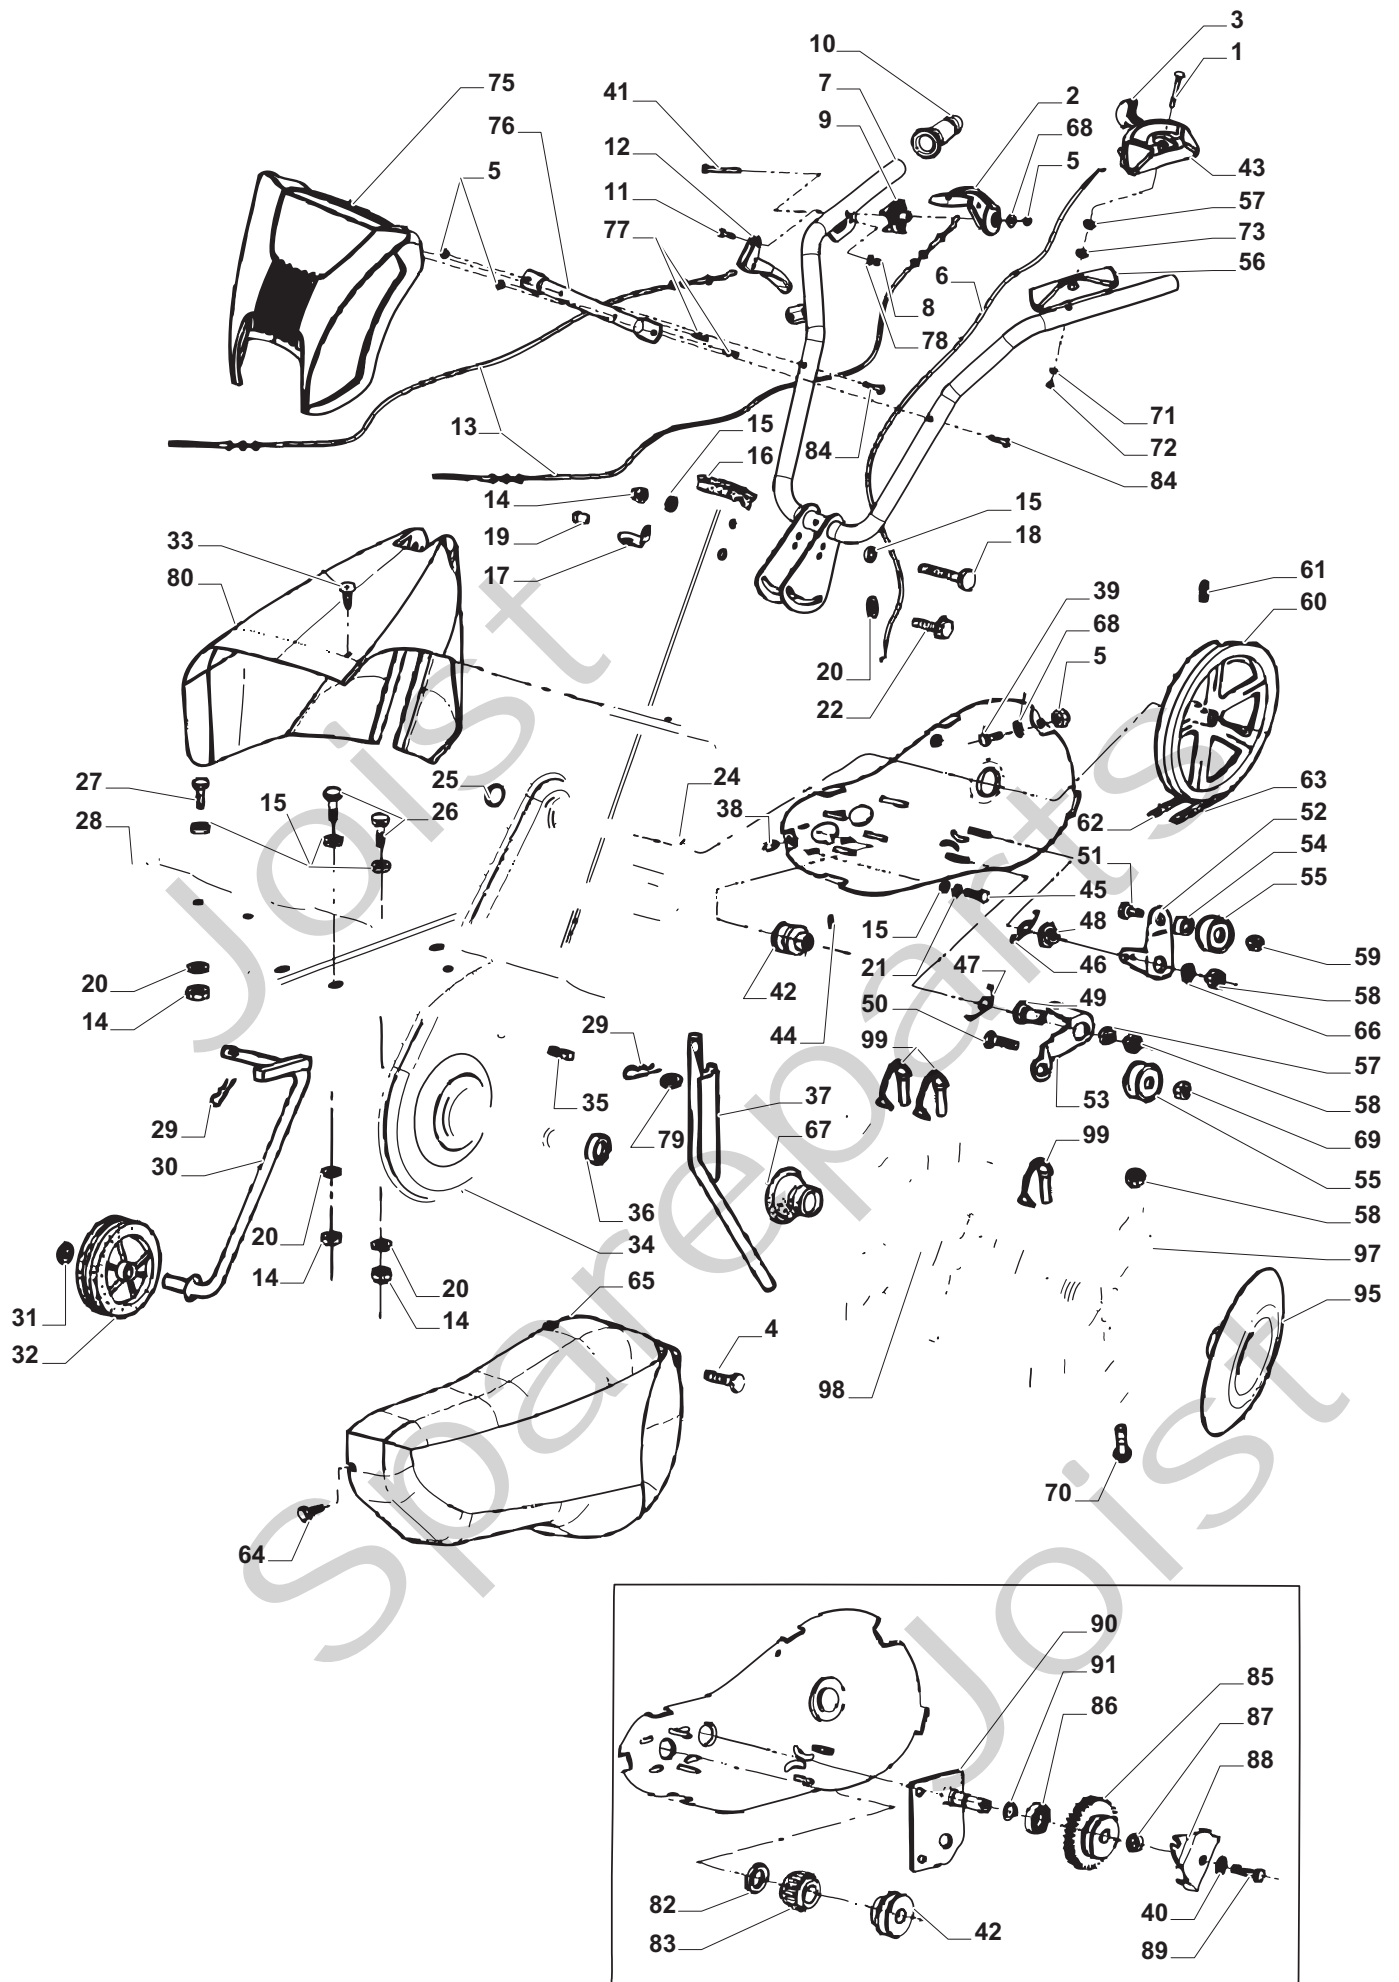

SILEX 75 RB

SILEX 75 RB

Pos. Fig.	Antal Quantity	Art No Part No	Benämning	Description	Anmärkning Notes
1	1	9898-0855-12	Skruv	Screw	
2	1	1483-2017-01	Kopplingshandtag-back	Lever	
3	1	81007279/1	Gasarm	Lever, Throttle	
4	1	9959-0616-16	Skruv	Screw	
5	4	9747-0631-02	Mutter	Nut	
6	1	1483-2165-01	Gaswire	Throttle Cable (75R-B)	
6	1	1483-2181-01	Gaswire	Throttle Cable (75-G)	
6	1	1483-2311-01	Gaswire	Throttle Cable (75R-H)	
7	1	1483-2163-01	Styre-överdel	Handle	
7	1	1483-2164-01	Styre-överdel	Handle (75-G)	
8	1	9747-0531-02	Mutter	Nut	
9	1	1483-2018-01	Stöd	Support	
10	2	1483-2079-01	Handtagsgrepp	Handgrip	
11	1	1483-2005-01	Skruv	Pin	
12	1	1483-2008-01	Kopplingshandtag	Handle	
13	1	1483-2162-01	Reglagewire	Cable	
13	2	1483-2162-01	Reglagewire	Cable	
14	9	9747-0831-02	Mutter	Nut	
15	16	9699-0028-02	Planbricka	Washer	
16	1	1483-2166-01	Lock	Cap	
17	1	1483-2021-01	Vinkelfäste	Support	
18	1	9997-0865-12	Skruv	Screw	
19	2	1483-2191-01	Mutter	Nut	
20	9	9699-0122-02	Bricka	Washer	
21	4	9699-0028-02	Planbricka	Washer	
22	2	9959-0825-16	Skruv	Screw	
24	1	1483-2187-01	Tätningring	Oil Seal	
25	1	1483-2186-01	Lock	Cap	
26	4	9997-0840-16	Skruv	Screw L = 40 Mm	
27	4	9997-0820-16	Skruv	Screw	
28	1	1483-2171-01	Skyddspilt-hö, gul	Plate, Right Yellow	
28	1	1483-2172-01	Skyddspilt-vå, gul	Plate, Left Yellow	
29	2	9598-0002-02	Låsnål	Cotter Pin	
30	1	1483-2168-01	Stödhjulsfäste	Support	
31	1	1483-2195-01	Låsbricka	Washer	
32	1	1483-2112-01	Stödhjul	Support	
33	1	9943-0625-16	Skruv	Screw	
34	1	1483-2156-01	Växelhus kpl-gul	Transm.housing-yellow	
35	1	1483-2075-01	Lock	Cap	
36	2	1483-2070-01	Tätningring	Oil Seal	
37	1	1483-2167-01	Bromssporre	Lever	
38	1	1483-2190-01	Mutter	Nut	
39	1	9997-0616-16	Skruv	Screw	
40	1	9683-0025-02	Låsbricka	Washer	
41	1	9997-0660-12	Skruv	Screw	
42	1	1483-2174-01	Remskiva	Pulley	
43	1	322981740/1	Gasreglage	Accelerator	
44	1	9915-0610-15	Skruv	Screw	
45	4	9987-5116-16	Skruv	Screw	
46	1	1483-2158-01	Fjäder	Spring	
47	1	1483-2157-01	Fjäder	Spring	
48	1	1483-2153-01	Distans	Spacer	
49	1	1483-2152-01	Distans	Spacer	
50	1	1483-2076-01	Skruv	Screw	
51	1	9997-1235-16	Skruv	Screw	
52	1	1483-2154-01	Spännarm	Lever	
53	1	1483-2155-01	Spännarm	Lever	
54	1	1483-2151-01	Distans	Spacer	
55	1	1483-2004-01	Spännrulle	Pulley