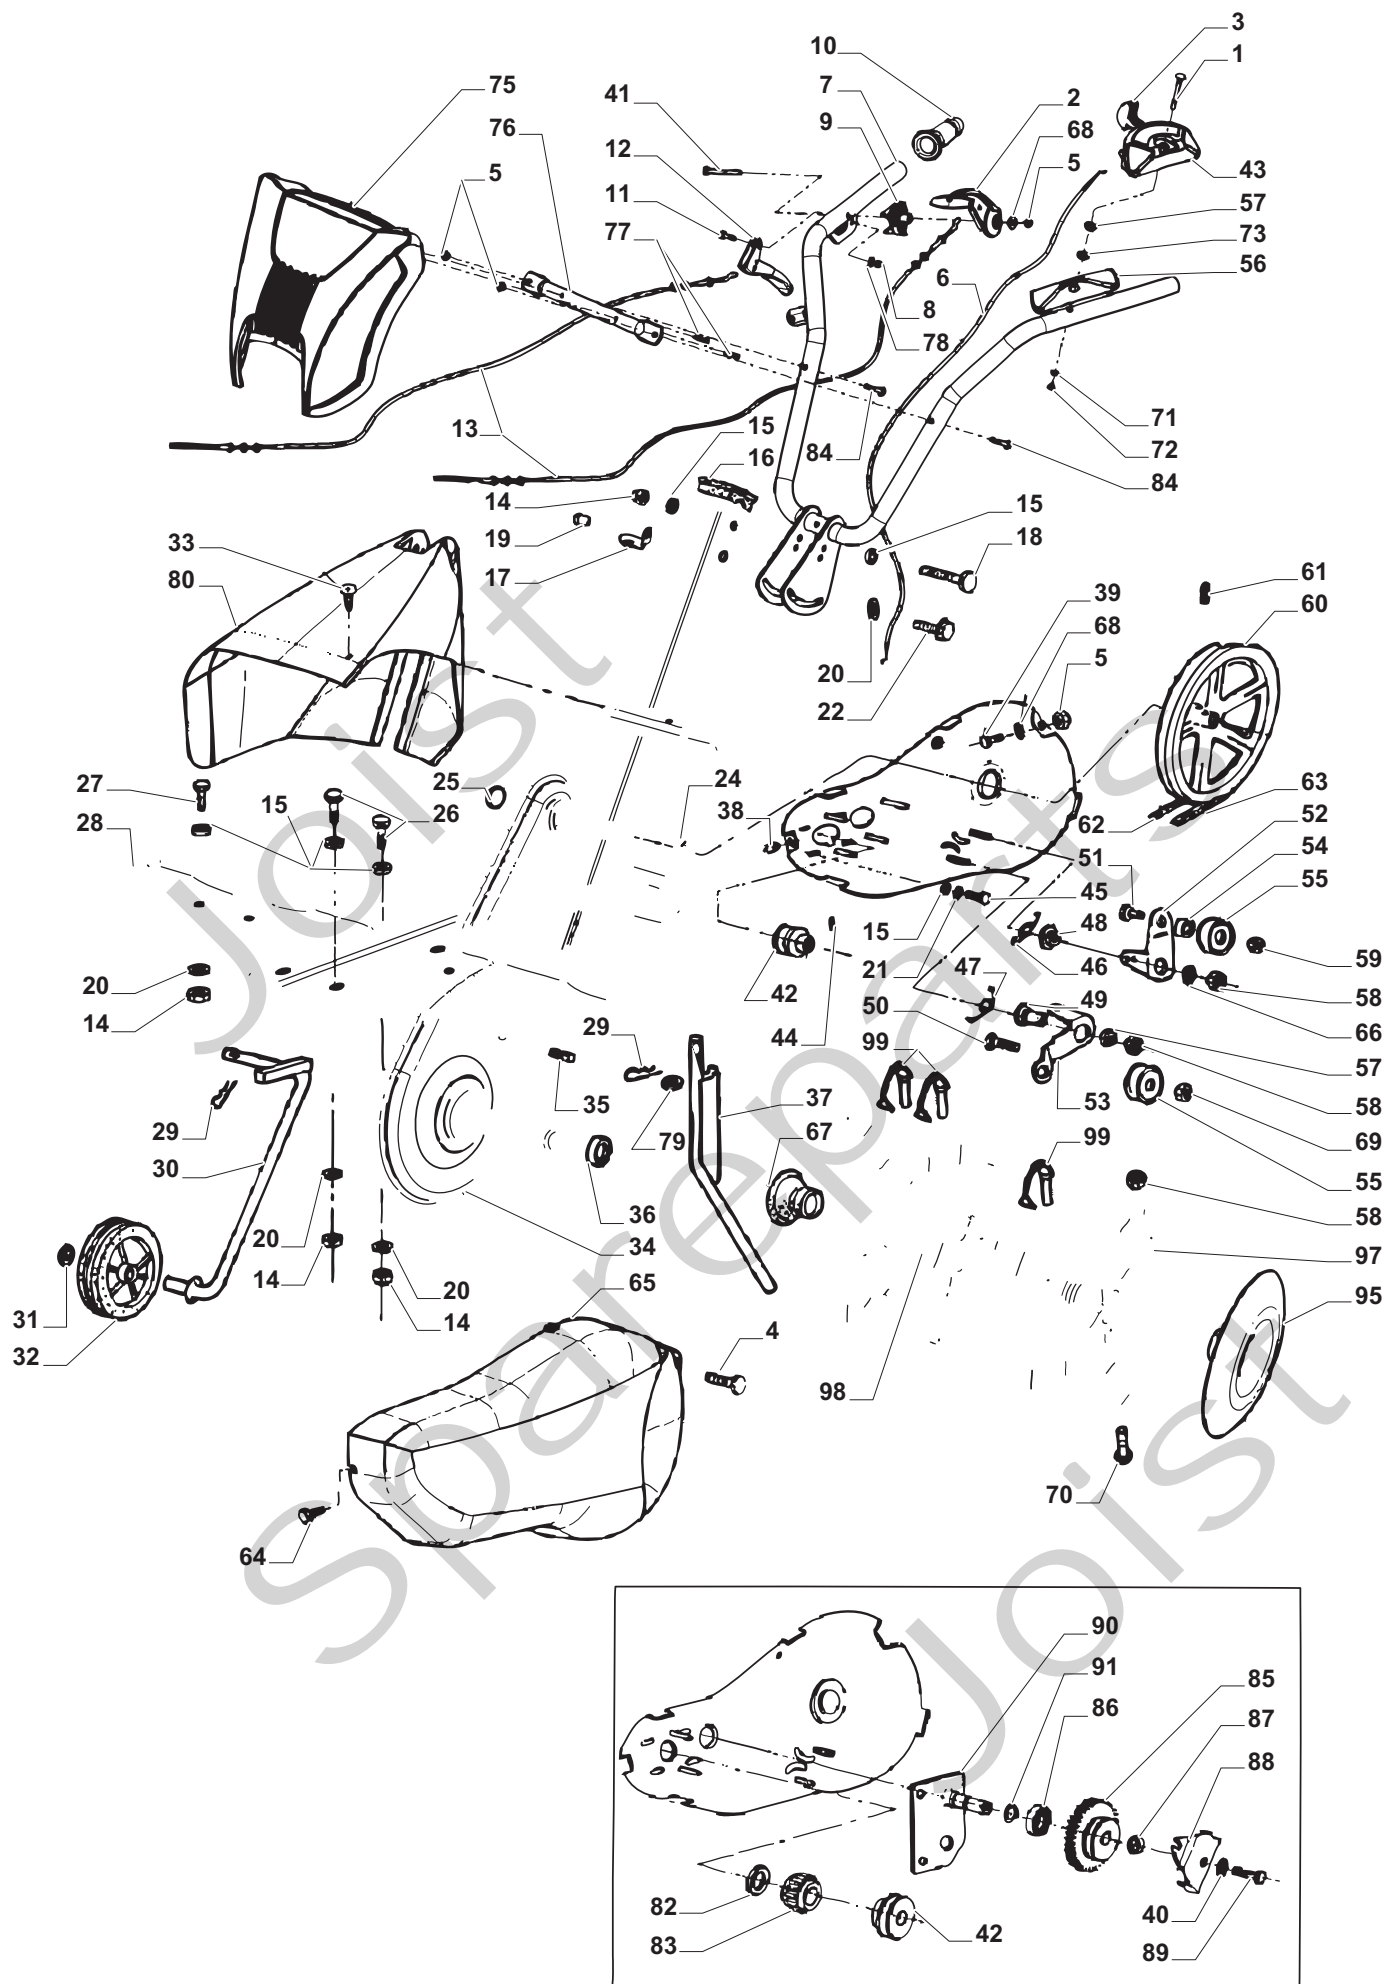

SILEX 75 G

Pos. Fig.	Antal Quantity	Art No Part No	Benämning	Description	Anmärkning Notes
1	1	9898-0855-12	Skruv	Screw	
2	1	1483-2017-01	Kopplingshandtag-back	Lever	
3	1	81007279/1	Gasarm	Lever, Throttle	
4	1	9959-0616-16	Skruv	Screw	
5	4	9747-0631-02	Mutter	Nut	
6	1	1483-2165-01	Gaswire	Throttle Cable (75R-B)	
6	1	1483-2181-01	Gaswire	Throttle Cable (75-G)	
6	1	1483-2311-01	Gaswire	Throttle Cable (75R-H)	
7	1	1483-2163-01	Styre-överdel	Handle	
7	1	1483-2164-01	Styre-överdel	Handle (75-G)	
8	1	9747-0531-02	Mutter	Nut	
9	1	1483-2018-01	Stöd	Support	
10	2	1483-2079-01	Handtagsgrepp	Handgrip	
11	1	1483-2005-01	Skruv	Pin	
12	1	1483-2008-01	Kopplingshandtag	Handle	
13	1	1483-2162-01	Reglagewire	Cable	
13	2	1483-2162-01	Reglagewire	Cable	
14	9	9747-0831-02	Mutter	Nut	
15	16	9699-0028-02	Planbricka	Washer	
16	1	1483-2166-01	Lock	Cap	
17	1	1483-2021-01	Vinkelfäste	Support	
18	1	9997-0865-12	Skruv	Screw	
19	2	1483-2191-01	Mutter	Nut	
20	9	9699-0122-02	Bricka	Washer	
21	4	9699-0028-02	Planbricka	Washer	
22	2	9959-0825-16	Skruv	Screw	
24	1	1483-2187-01	Tätningring	Oil Seal	
25	1	1483-2186-01	Lock	Cap	
26	4	9997-0840-16	Skruv	Screw L = 40 Mm	
27	4	9997-0820-16	Skruv	Screw	
28	1	1483-2171-01	Skyddspålit-hö, gul	Plate, Right Yellow	
28	1	1483-2172-01	Skyddspålit-vå, gul	Plate, Left Yellow	
29	2	9598-0002-02	Låsnål	Cotter Pin	
30	1	1483-2168-01	Stödhjulsfäste	Support	
31	1	1483-2195-01	Låsbricka	Washer	
32	1	1483-2112-01	Stödhjul	Support	
33	1	9943-0625-16	Skruv	Screw	
34	1	1483-2156-01	Växelhus kpl-gul	Transm.housing-yellow	
35	1	1483-2075-01	Lock	Cap	
36	2	1483-2070-01	Tätningring	Oil Seal	
37	1	1483-2167-01	Bromssporre	Lever	
38	1	1483-2190-01	Mutter	Nut	
39	1	9997-0616-16	Skruv	Screw	
40	1	9683-0025-02	Låsbricka	Washer	
41	1	9997-0660-12	Skruv	Screw	
42	1	1483-2174-01	Remskiva	Pulley	
43	1	322981740/1	Gasreglage	Accelerator	
44	1	9915-0610-15	Skruv	Screw	
45	4	9987-5116-16	Skruv	Screw	
46	1	1483-2158-01	Fjäder	Spring	
47	1	1483-2157-01	Fjäder	Spring	
48	1	1483-2153-01	Distans	Spacer	
49	1	1483-2152-01	Distans	Spacer	
50	1	1483-2076-01	Skruv	Screw	
51	1	9997-1235-16	Skruv	Screw	
52	1	1483-2154-01	Spännarm	Lever	
53	1	1483-2155-01	Spännarm	Lever	
54	1	1483-2151-01	Distans	Spacer	
55	1	1483-2004-01	Spännrulle	Pulley