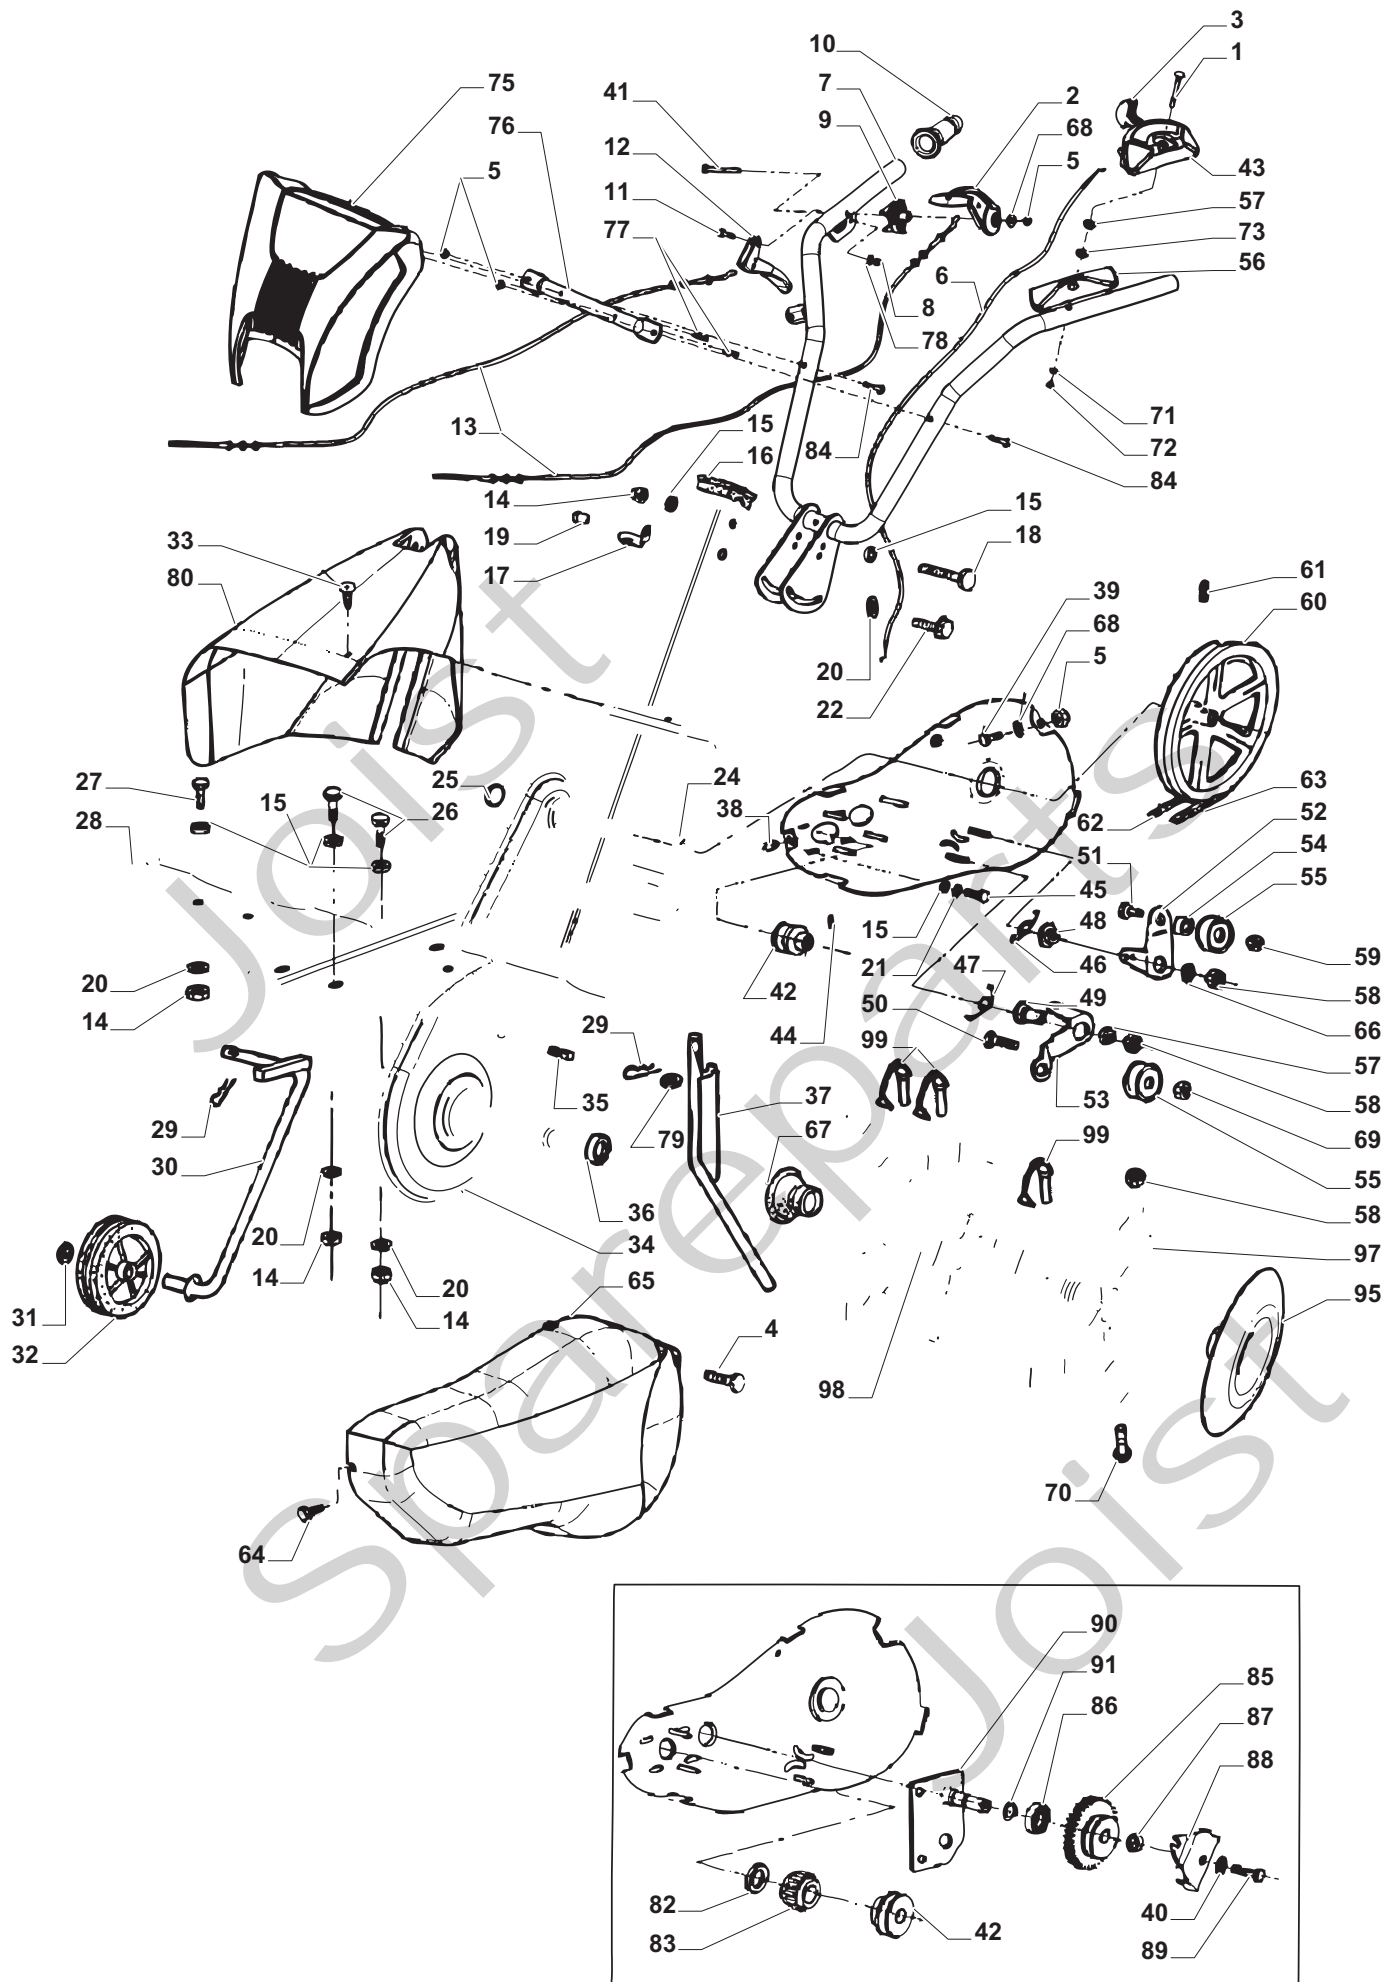

SILEX 75 RH

SILEX 75 RH

Pos. Fig.	Antal Quantity	Art No Part No	Benämning	Description	Anmärkning Notes
1	1	9898-0855-12	Skruv	Screw	
2	1	1483-2017-01	Kopplingshandtag-back	Lever	
3	1	81007279/1	Gasarm	Lever, Throttle	
4	1	9959-0616-16	Skruv	Screw	
5	4	9747-0631-02	Mutter	Nut	
6	1	1483-2165-01	Gaswire	Throttle Cable (75R-B)	
6	1	1483-2181-01	Gaswire	Throttle Cable (75-G)	
6	1	1483-2311-01	Gaswire	Throttle Cable (75R-H)	
7	1	1483-2163-01	Styre-överdel	Handle	
7	1	1483-2164-01	Styre-överdel	Handle (75-G)	
8	1	9747-0531-02	Mutter	Nut	
9	1	1483-2018-01	Stöd	Support	
10	2	1483-2079-01	Handtagsgrepp	Handgrip	
11	1	1483-2005-01	Skruv	Pin	
12	1	1483-2008-01	Kopplingshandtag	Handle	
13	1	1483-2162-01	Reglagewire	Cable	
13	2	1483-2162-01	Reglagewire	Cable	
14	9	9747-0831-02	Mutter	Nut	
15	16	9699-0028-02	Planbricka	Washer	
16	1	1483-2166-01	Lock	Cap	
17	1	1483-2021-01	Vinkelfäste	Support	
18	1	9997-0865-12	Skruv	Screw	
19	2	1483-2191-01	Mutter	Nut	
20	9	9699-0122-02	Bricka	Washer	
21	4	9699-0028-02	Planbricka	Washer	
22	2	9959-0825-16	Skruv	Screw	
24	1	1483-2187-01	Tätningring	Oil Seal	
25	1	1483-2186-01	Lock	Cap	
26	4	9997-0840-16	Skruv	Screw L = 40 Mm	
27	4	9997-0820-16	Skruv	Screw	
28	1	1483-2171-01	Skyddspilt-hö, gul	Plate, Right Yellow	
28	1	1483-2172-01	Skyddspilt-vå, gul	Plate, Left Yellow	
29	2	9598-0002-02	Låsnål	Cotter Pin	
30	1	1483-2168-01	Stödhjulsfäste	Support	
31	1	1483-2195-01	Låsbricka	Washer	
32	1	1483-2112-01	Stödhjul	Support	
33	1	9943-0625-16	Skruv	Screw	
34	1	1483-2156-01	Växelhus kpl-gul	Transm.housing-yellow	
35	1	1483-2075-01	Lock	Cap	
36	2	1483-2070-01	Tätningring	Oil Seal	
37	1	1483-2167-01	Bromssporre	Lever	
38	1	1483-2190-01	Mutter	Nut	
39	1	9997-0616-16	Skruv	Screw	
40	1	9683-0025-02	Låsbricka	Washer	
41	1	9997-0660-12	Skruv	Screw	
42	1	1483-2174-01	Remskiva	Pulley	
43	1	322981740/1	Gasreglage	Accelerator	
44	1	9915-0610-15	Skruv	Screw	
45	4	9987-5116-16	Skruv	Screw	
46	1	1483-2158-01	Fjäder	Spring	
47	1	1483-2157-01	Fjäder	Spring	
48	1	1483-2153-01	Distans	Spacer	
49	1	1483-2152-01	Distans	Spacer	
50	1	1483-2076-01	Skruv	Screw	
51	1	9997-1235-16	Skruv	Screw	
52	1	1483-2154-01	Spännarm	Lever	
53	1	1483-2155-01	Spännarm	Lever	
54	1	1483-2151-01	Distans	Spacer	
55	1	1483-2004-01	Spännrulle	Pulley