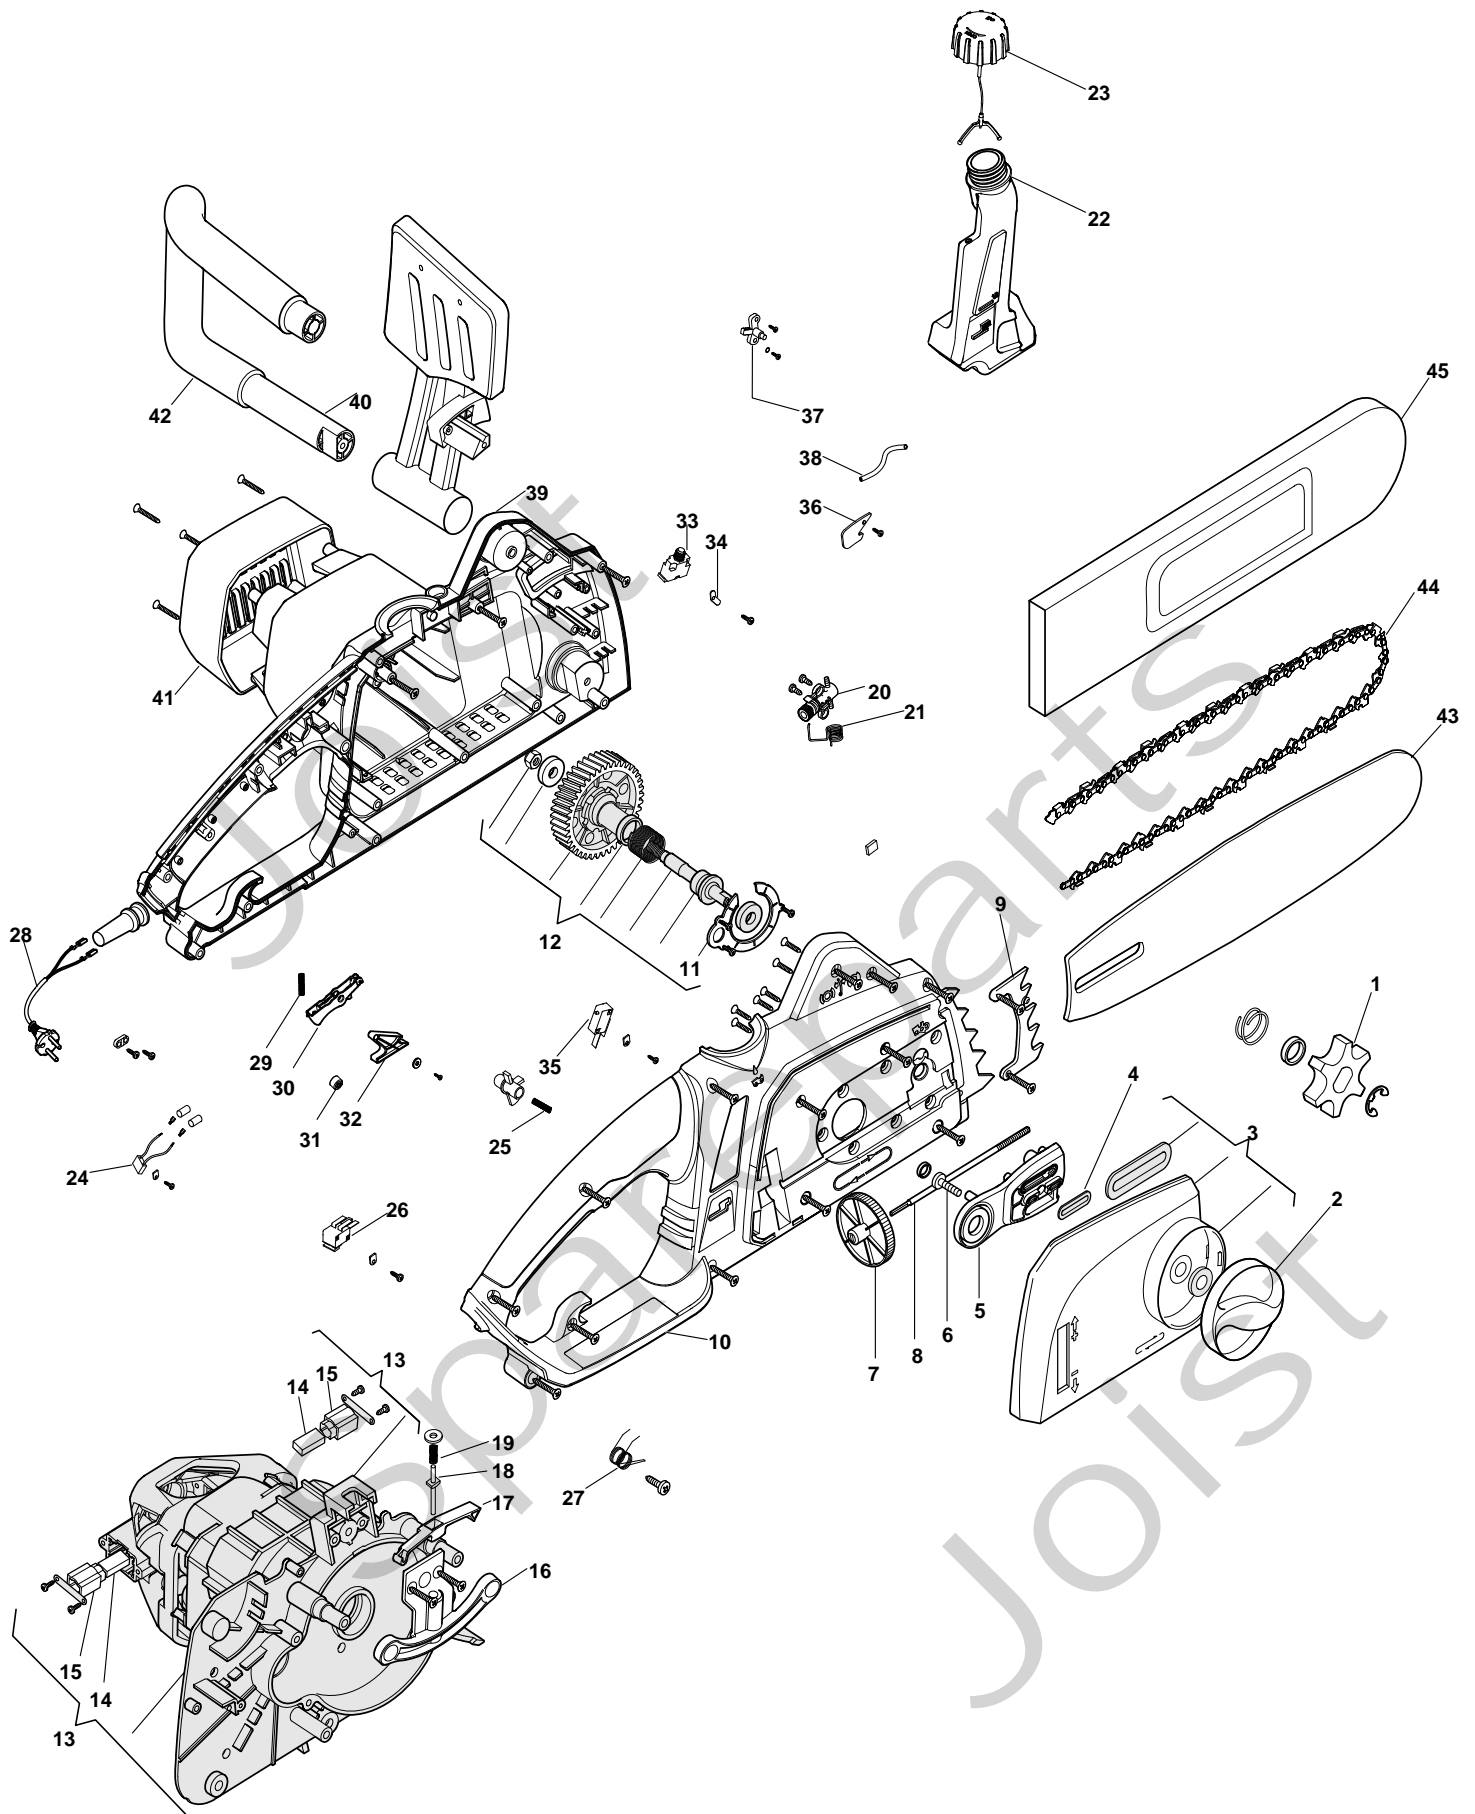

Pos. Fig.	Antal Quantity	Art No Part No	Description	Benämning	Anmärkning Notes
1	1	118801073/0	Sprocket	Drevet	
2	1	118801074/0	Press knob gray	Knopp	
3	1	118801075/0	Adjust end cap complete black	Kopplingshus	
4	1	118801117/0	Delivery port airproof	Delivery port airproof	
5	1	118801076/0	Right housing inlay	Start kpl hö	
6	1	118801077/0	Machine Screw	Skruv	
7	1	118801078/0	Adjust Knob gray	Knopp	
8	1	118801079/0	Adjust bolt assembly	Bullone	
9	1	118801080/0	Buffer Plate	Buffer Plate	
10	1	118801082/0	Right housing yellow	Hus Kpl Gul	
11	1	118801072/0	Dustproof cover	Dammtät täcka	
12	1	118801083/0	Output shaft assembly	Utgående axel	
13	1	118801085/0	Motor assembly 2200W	Motor 2200W	
14	2	118801087/0	Carbon brush 2200W	Carbon Brush 2200W	
15	2	118801089/0	Brush holder 2200W	Brush holder 2200W	
16	1	118801090/0	Brake rod fixed board	Bromsstång	
17	1	118801091/0	Switch connector rod	Växla Kontakt Stang	
18	1	118801092/0	Brake level	Bromshandtaget	
19	1	118801093/0	Brake level spring	Fjäder	
20	1	118801070/0	Pump assembly	Oljepump	
21	1	118801094/0	Pump extension spring	Fjäder	
22	1	118801095/0	Fuel tank assembly	Tank	
23	1	118801096/0	Tank Cap Assy black	Cap Blend	
24	1	118801097/0	Capacitance	Kapacitans	
25	1	118801098/0	Button Spring	Fjäder	
26	1	118801099/0	Switch (pair)	Switch	
27	1	118801100/0	Brake spring	Fjäder	
28	1	118801101/0	Cable	Kabel	
29	1	118801102/0	Push Button Spring	Fjäder	
30	1	118801103/0	Switch Button	Switch-knapp	
31	1	118801104/0	Pulley	Remskiva	
32	1	118801105/0	Midle connector rod	Anslutning Stang	
33	1	118801106/0	Overload protection	Mellanöstern-kontakt stang	
34	1	118801107/0	Clamp	Fäste	
35	1	118801108/0	Switch (single)	Switch	
36	1	118801109/0	Brake Retaining Plate	Brake Retaining Plate	
37	1	118801071/0	Delivery port base	Delivery port base	
38	1	118801110/0	Clarity oil tube	Oljeslang	
39	1	118801112/0	Left housing yellow	Hus Kpl Gul	
40	1	118801113/0	Fender gray	Fender gray	
41	1	118801114/0	Motor rear cover black	Motor bakre kåpan Svart	
42	1	118801115/0	Front handle gray	Främre Handtag	
43	1	123900351/0	Guide Bar 16"	Svärd	
44	1	4113706	Chain 16"	Kedja	
45	1	4181307	Chain Cover	Kedjeskydd