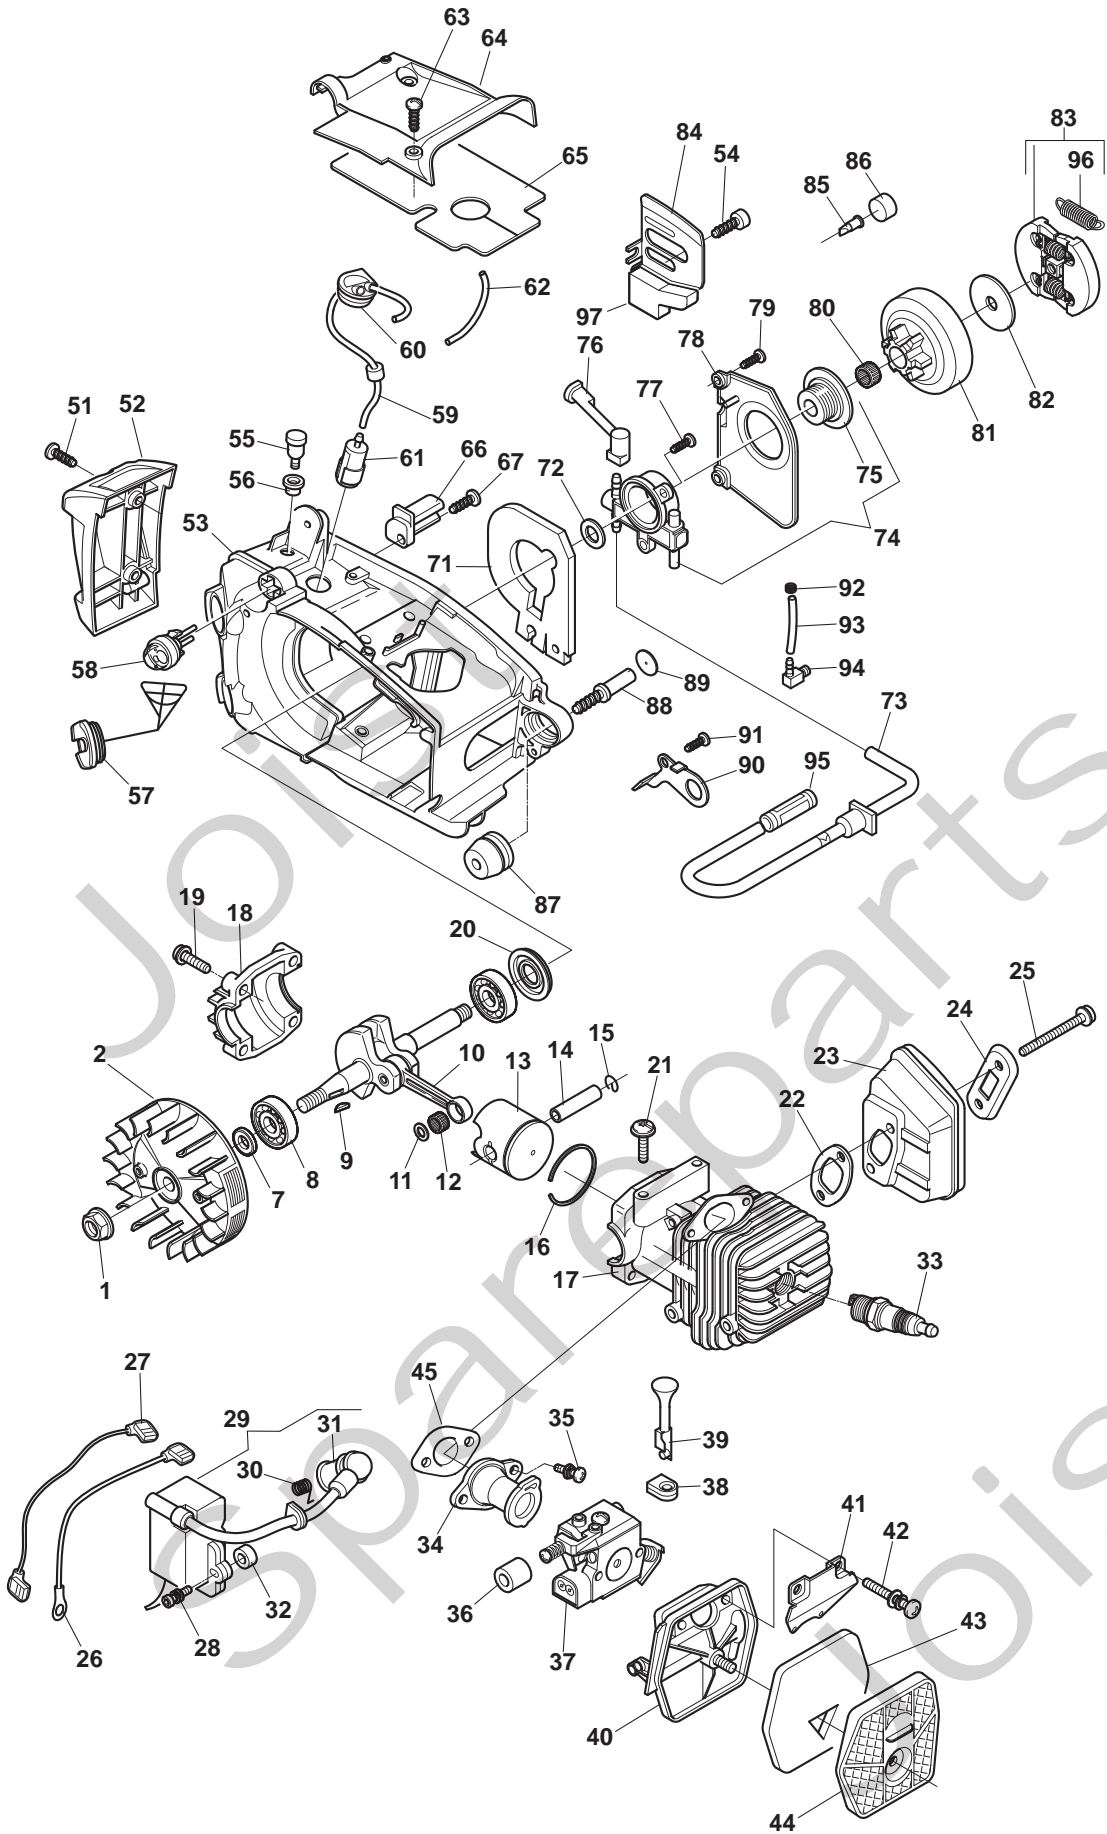

Position	Part No.	Q.Ty	Description
1	123120008/0	1	Nut
2	183880005/0	1	Flywheel Assy
7	119035162/0	1	Seal Ring
8	114215219/0	2	Ball Bearing
9	123072005/0	1	Flywheel Key
10	123020030/0	1	Crankshaft
11	123652505/0	2	Washer
12	123235008/0	1	Needle Bearing
13	123590012/0	1	Piston
14	123760006/0	1	Piston Pin
15	123202006/0	2	Circlip
16	123204014/0	1	Piston Ring
17	183070007/0	1	Cylinder Assy
18	123082006/0	1	Stabilizer
19	123878076/0	4	Screw
20	119035163/0	1	Seal Ring
21	123878081/0	4	Screw
22	123280067/0	1	Muffler Gasket
23	183740018/0	1	Muffler
24	118801578/0	1	Plate
25	123878078/0	2	Screw
26	6995210	1	Earth Cable
27	6995227	1	Stop Wire
28	123878079/0	2	Screw
29	183044001/0	1	Electronic Coil
30	6995022	1	Spark Plug Spring
31	6995066	1	Spark Plug Cover
32	123160063/0	2	Bushing
33	3210024	1	Spark Plug
34	123073516/0	1	Intake Manifold Assy
35	123878077/0	2	Screw
36	6995212	1	Gasket
37	123054034/0	1	Carburettor
38	123275025/0	1	Grommet
39	123315093/0	1	Choke Lever Rod
39	118801586/0	1	Choke Lever Rod
41	123543002/0	1	Plate
42	123878086/0	2	Screw
43	123220014/0	1	Air Filter
44	118801589/0	1	Cleaner cover
45	118801577/0	1	Intake tube gasket
51	23878008/0	2	Screw
52	118801596/0	1	Front Cover
53	183057007/0	1	Crankcase Ass.Y
54	6995187	2	Screw
55	183875003/0	1	Breather Valve Assy
56	123275024/0	1	Grommet
57	183790010/0	2	Cap Ass'Y
58	123018001/0	1	Air Purge
59	123867019/0	1	Pipe
60	123650004/0	1	Grommet
61	183520007/0	1	Fuel Pickup Assy
62	123867020/0	1	Pipe
63	123878082/0	2	Screw
64	118801579/0	1	Upper Cover
65	123600072/0	1	Guard
66	123202007/0	1	Chain Guard