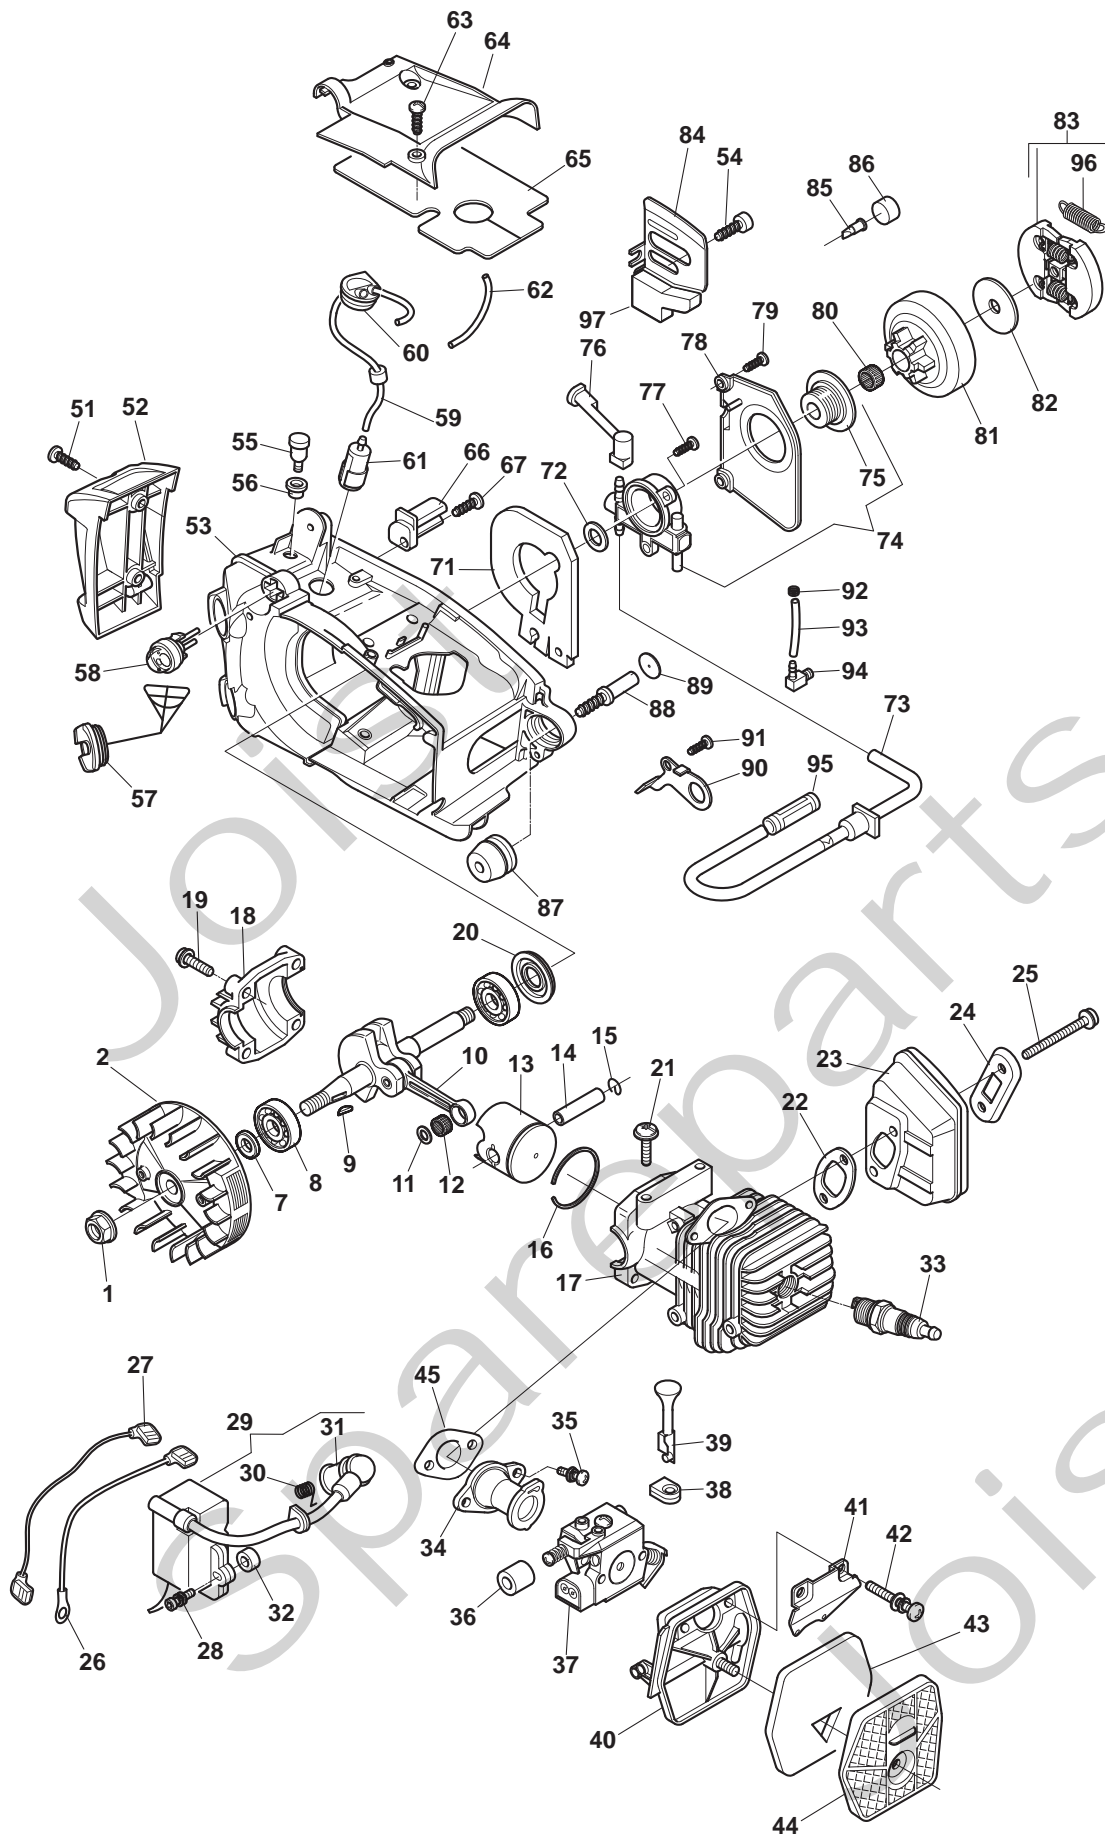

Position	Part No.	Q.Ty	Description
67	123878093/0	1	Screw
71	123600073/0	1	Gasket
72	123652506/0	1	Washer
73	123867020/0	1	Pipe
74	183594508/0	1	Oil Pump Assy
75	123878083/0	1	Female Screw
76	123867024/0	1	Pipe
77	123878084/0	2	Screw
78	123109577/0	1	Cover Pump
79	123878080/0	2	Screw
80	123235009/0	1	Needle Bearing
81	123050007/0	1	Drum Ass'Y, Clutch 3/8"
82	123657011/0	1	Sprocket Washer
83	183215008/0	1	Clutch Ass.Y
84	123311009/0	1	Plate
85	123875002/0	1	Valve
86	123280068/0	1	Gasket
87	123275027/0	1	Shock Absorber
88	123878093/0	1	Screw
89	123790022/0	1	Cap
90	123208412/0	1	Clamp
91	123878080/0	1	Screw
92	123206852/0	1	Fair Led
93	123867018/0	1	Pipe
94	123650005/0	3	Pipe Connection
95	123220013/0	1	Fuel Pickup Assy
96	123430593/0	1	Spring
97	123600074/0	1	Guard