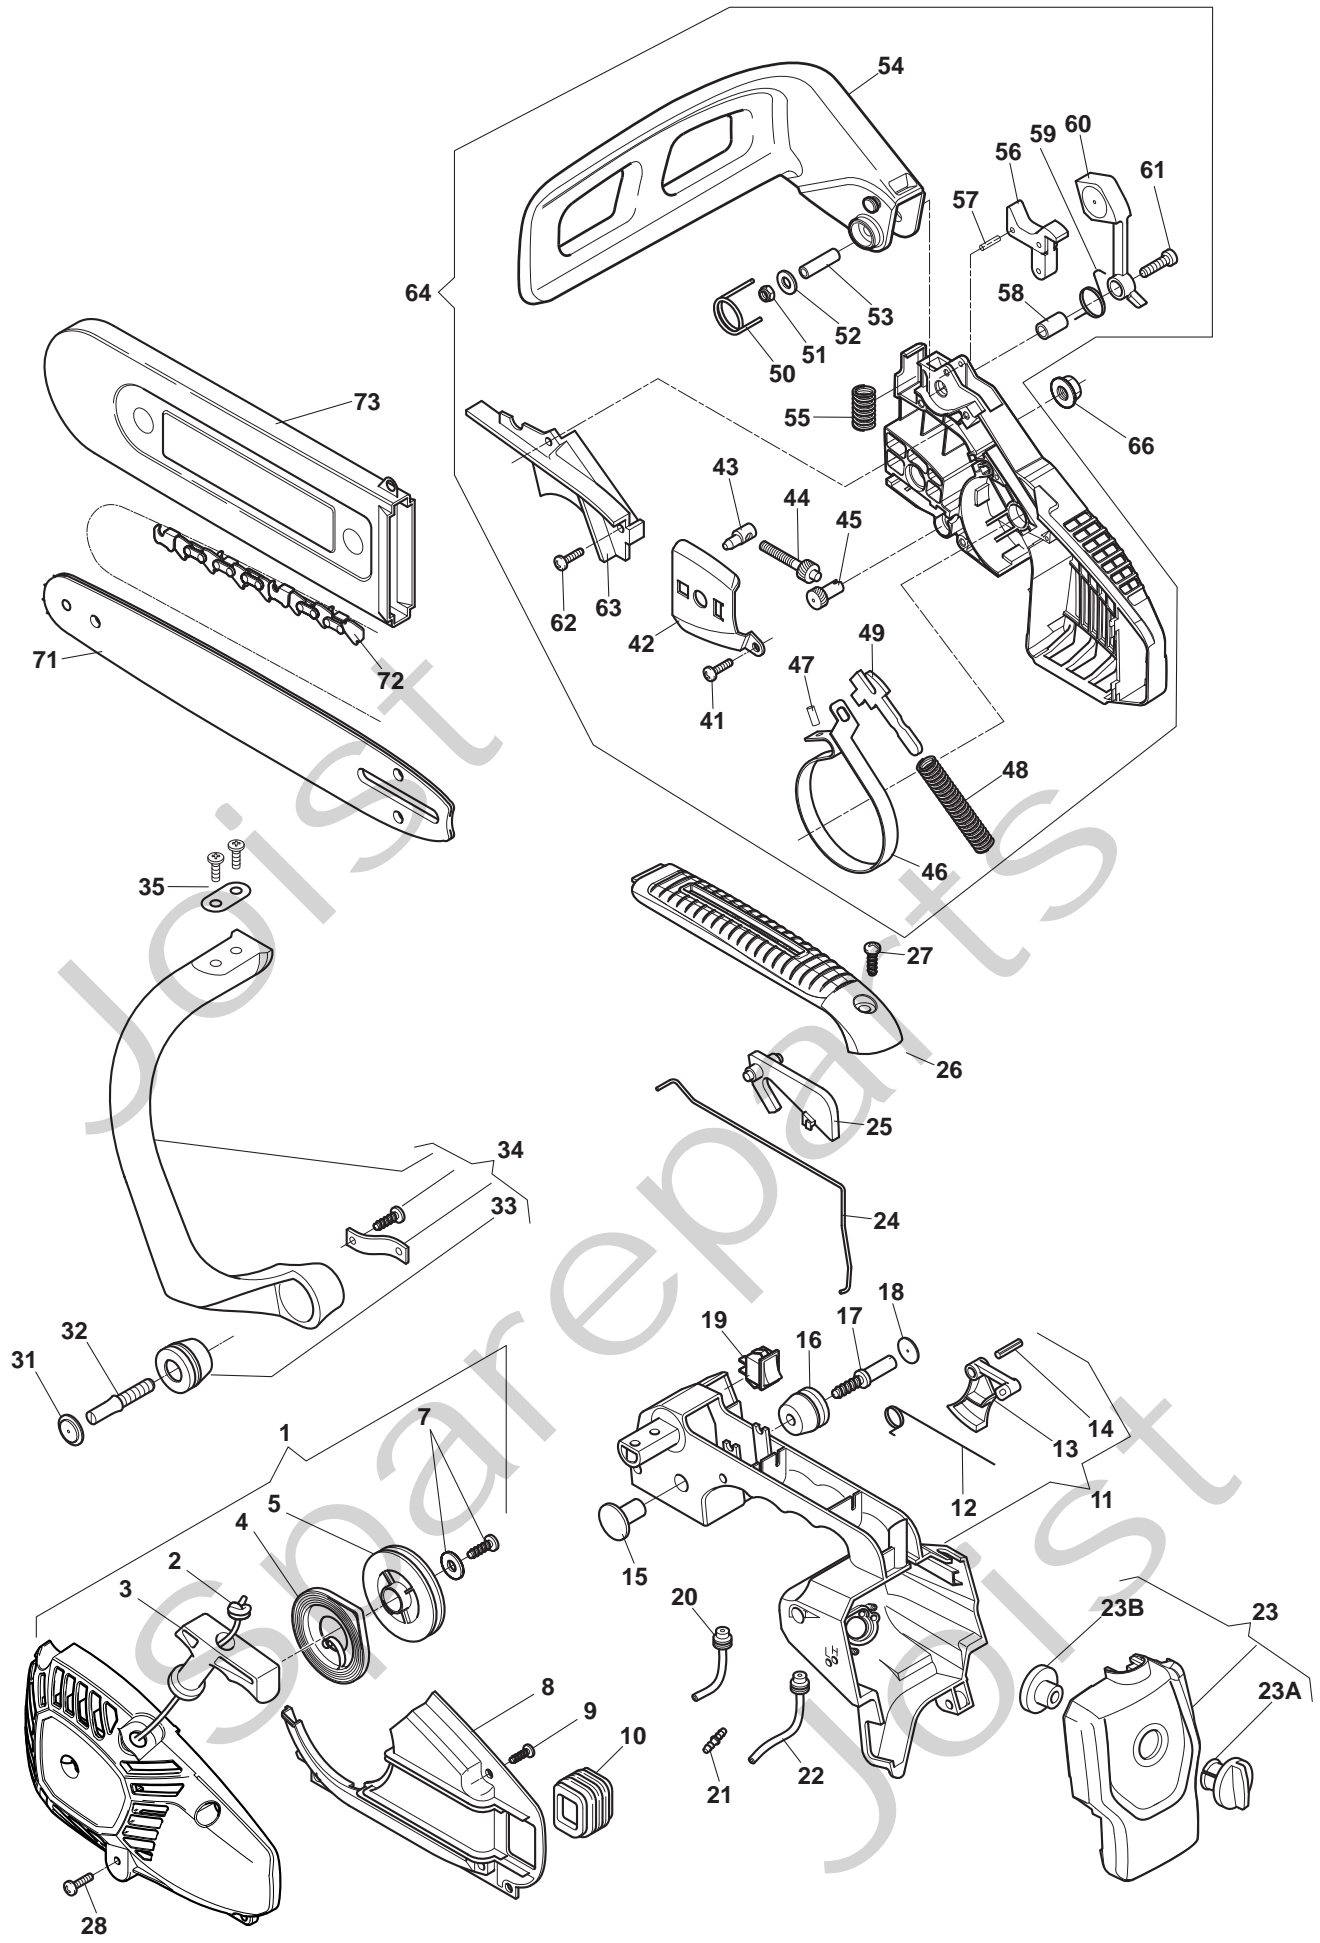

Position	Part No.	Q.Ty	Description
67	123878093/0	1	Screw
71	123600073/0	1	Gasket
72	123652506/0	1	Washer
73	123867020/0	1	Pipe
74	183594508/0	1	Oil Pump Assy
75	123878083/0	1	Female Screw
76	123867024/0	1	Pipe
77	123878084/0	2	Screw
78	123109577/0	1	Cover Pump
79	123878080/0	2	Screw
80	123235009/0	1	Needle Bearing
81	123050007/0	1	Drum Ass'Y, Clutch 3/8"
82	123657011/0	1	Sprocket Washer
83	183215008/0	1	Clutch Ass.Y
84	123311009/0	1	Plate
85	123875002/0	1	Valve
86	123280068/0	1	Gasket
87	123275027/0	1	Shock Absorber
88	123878093/0	1	Screw
89	123790022/0	1	Cap
90	123208412/0	1	Clamp
91	123878080/0	1	Screw
92	123206852/0	1	Fair Led
93	123867018/0	1	Pipe
94	123650005/0	3	Pipe Connection
95	123220013/0	1	Fuel Pickup Assy
96	123430593/0	1	Spring
97	123600074/0	1	Guard