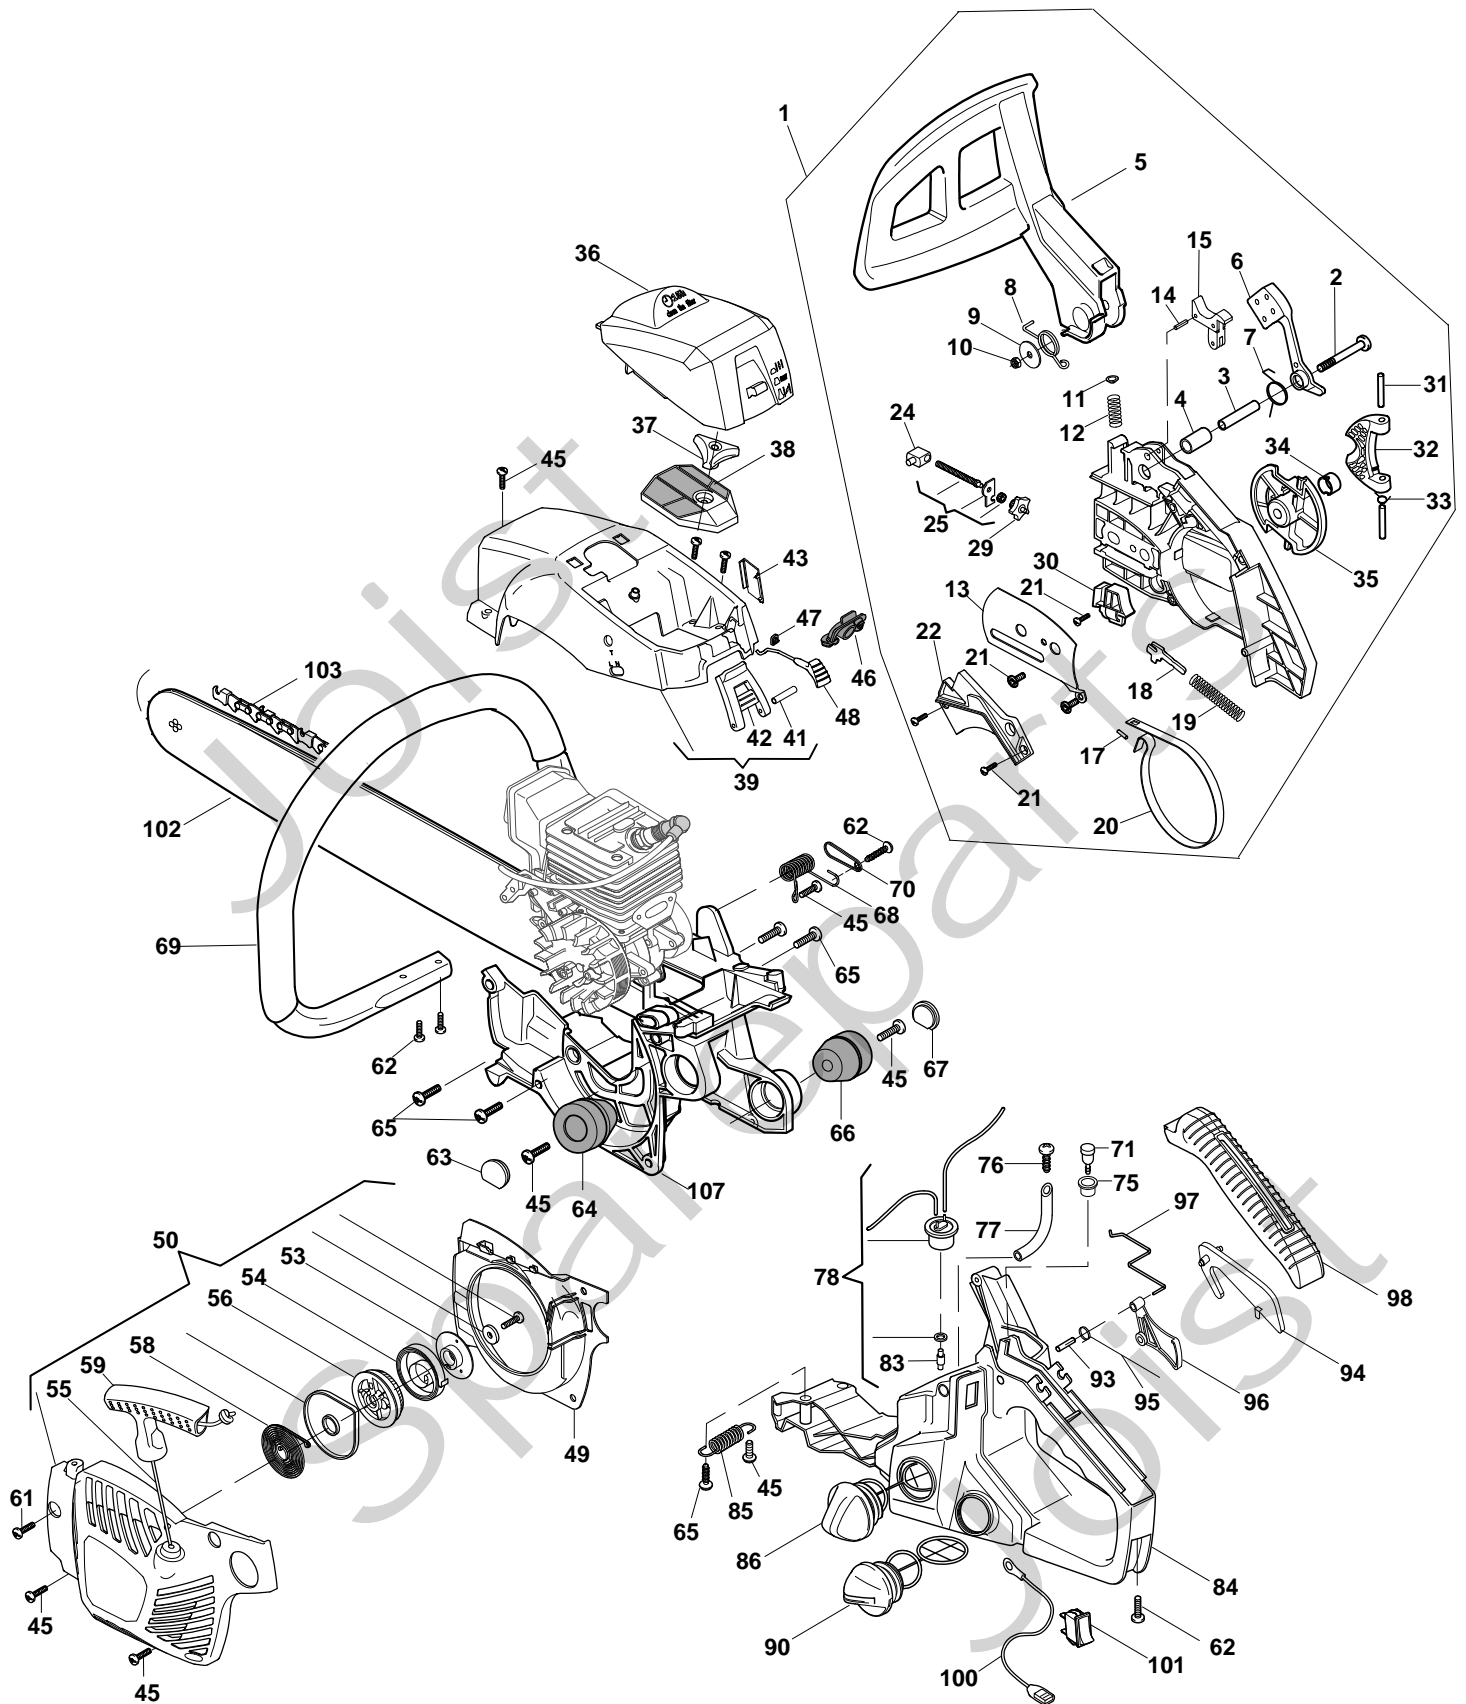

SP 375 Q - Model Year 2012

Pos. Fig.	Antal Quantity	Art No Part No	Benämning	Description	Anmärkning Notes
1	1	118801176/0	Kopplingshus-gul	Clutch Ho. W/Br. Assy SDS System YELLOW	
2	1	123878017/0	Skruv	Screw	
3	1	123044213/0	Bussning	Shield gland	
4	1	123044214/0	Distans	Bushing	
5	1	118800765/0	Handskydd	Hand Guard	
6	1	118800748/0	Motv kt	Balance Weigth	
7	1	123430572/0	Fjäder	Heavy brock spring	
8	1	118800747/0	Fjäder	Spring	
9	1	123657007/0	Bricka	Washer	
10	1	112154320/0	Mutter	Lock-nut M5	
11	1	323670001/0	Bricka	Spring base	
12	1	118800745/0	Fjäder	Front guard spring	
13	1	118800950/0	Platta	Plate	
14	1	123753001/0	Stift	Pin	
15	1	383315051/0	Bromsarm	Main lever	
17	1	123753000/0	Stift	Pin	
18	1	323315067/0	Arm	Brake control rod	
19	1	118800746/0	Bromsfjädern	Brake spring	
20	1	118800185/0	Bromsband	Brake strap	
21	6	123878023/0	Skruv	Screw	
22	1	323109525/0	Bromskåpa	Brake spring cover plate	
24	1	118800951/0	Kedjespännare	Chain Tightener Block	
25	1	118800956/0	Kedjespännare Skruv	Tightener screw	
29	1	118800957/0	Kedjesträckare	Tensioner	
30	1	118800949/0	Gear cover	Gear cover	
31	2	118801179/0	Stift	Pin	
32	1	118800953/0	Lås ratt	Knob	
33	1	118800955/0	Fjäder	Spring	
34	1	118800954/0	Lock	Cap	
35	1	118800952/0	Ringmutter	Ringnut	
36	1	118800767/0	Lufffilterkåpa	Filter Cover	
37	1	118800756/0	Lås ratt	Knob	
38	1	118800188/0	Lufffilter	Air filter	
39	1	118801171/0	Filterabdeckung-gul	Filter Cover Yellow	
41	1	118800740/0	Stift	Pin	
42	1	118800768/0	Knopp	Lock Knob	
43	1	118800749/0	Lock	Cap	
45	12	118800189/0	Skruv	Screw	
46	1	118800742/0	Dammskydd	Grommet	
47	1	118800264/0	Spakinfästningen	Grommet	
48	1	118800755/0	Choke Knob	Choke Lever	
49	1	118800758/0	Luftledare	Air Conveyor	
50	1	118801172/0	Start kpl-gul	Starter Assy Yellow	
53	1	118800754/0	Startkopp	Starter Cup	
54	1	118800753/0	Fjäder	Spring	
55	1	118801178/0	Startsnöre	Wire	
56	1	118800760/0	Linhjul	Starter Pulley	
58	1	118800741/0	Startfjäder	Starter Spring	
59	1	118800759/0	Starthandtag	Starter Handle	
61	1	123878024/0	Skruv	Screw	
62	5	123878025/0	Skruv	Screw	
63	1	118800743/0	Dammskydd	Dust cover	
64	1	118800266/0	Vibrationsdämpare	Cushion socket	
65	5	123878022/0	Skruv	Screw	
66	1	118800194/0	Vibrationsdämpare	Cushion socket	
67	1	118800195/0	Dammskydd	Dust cover