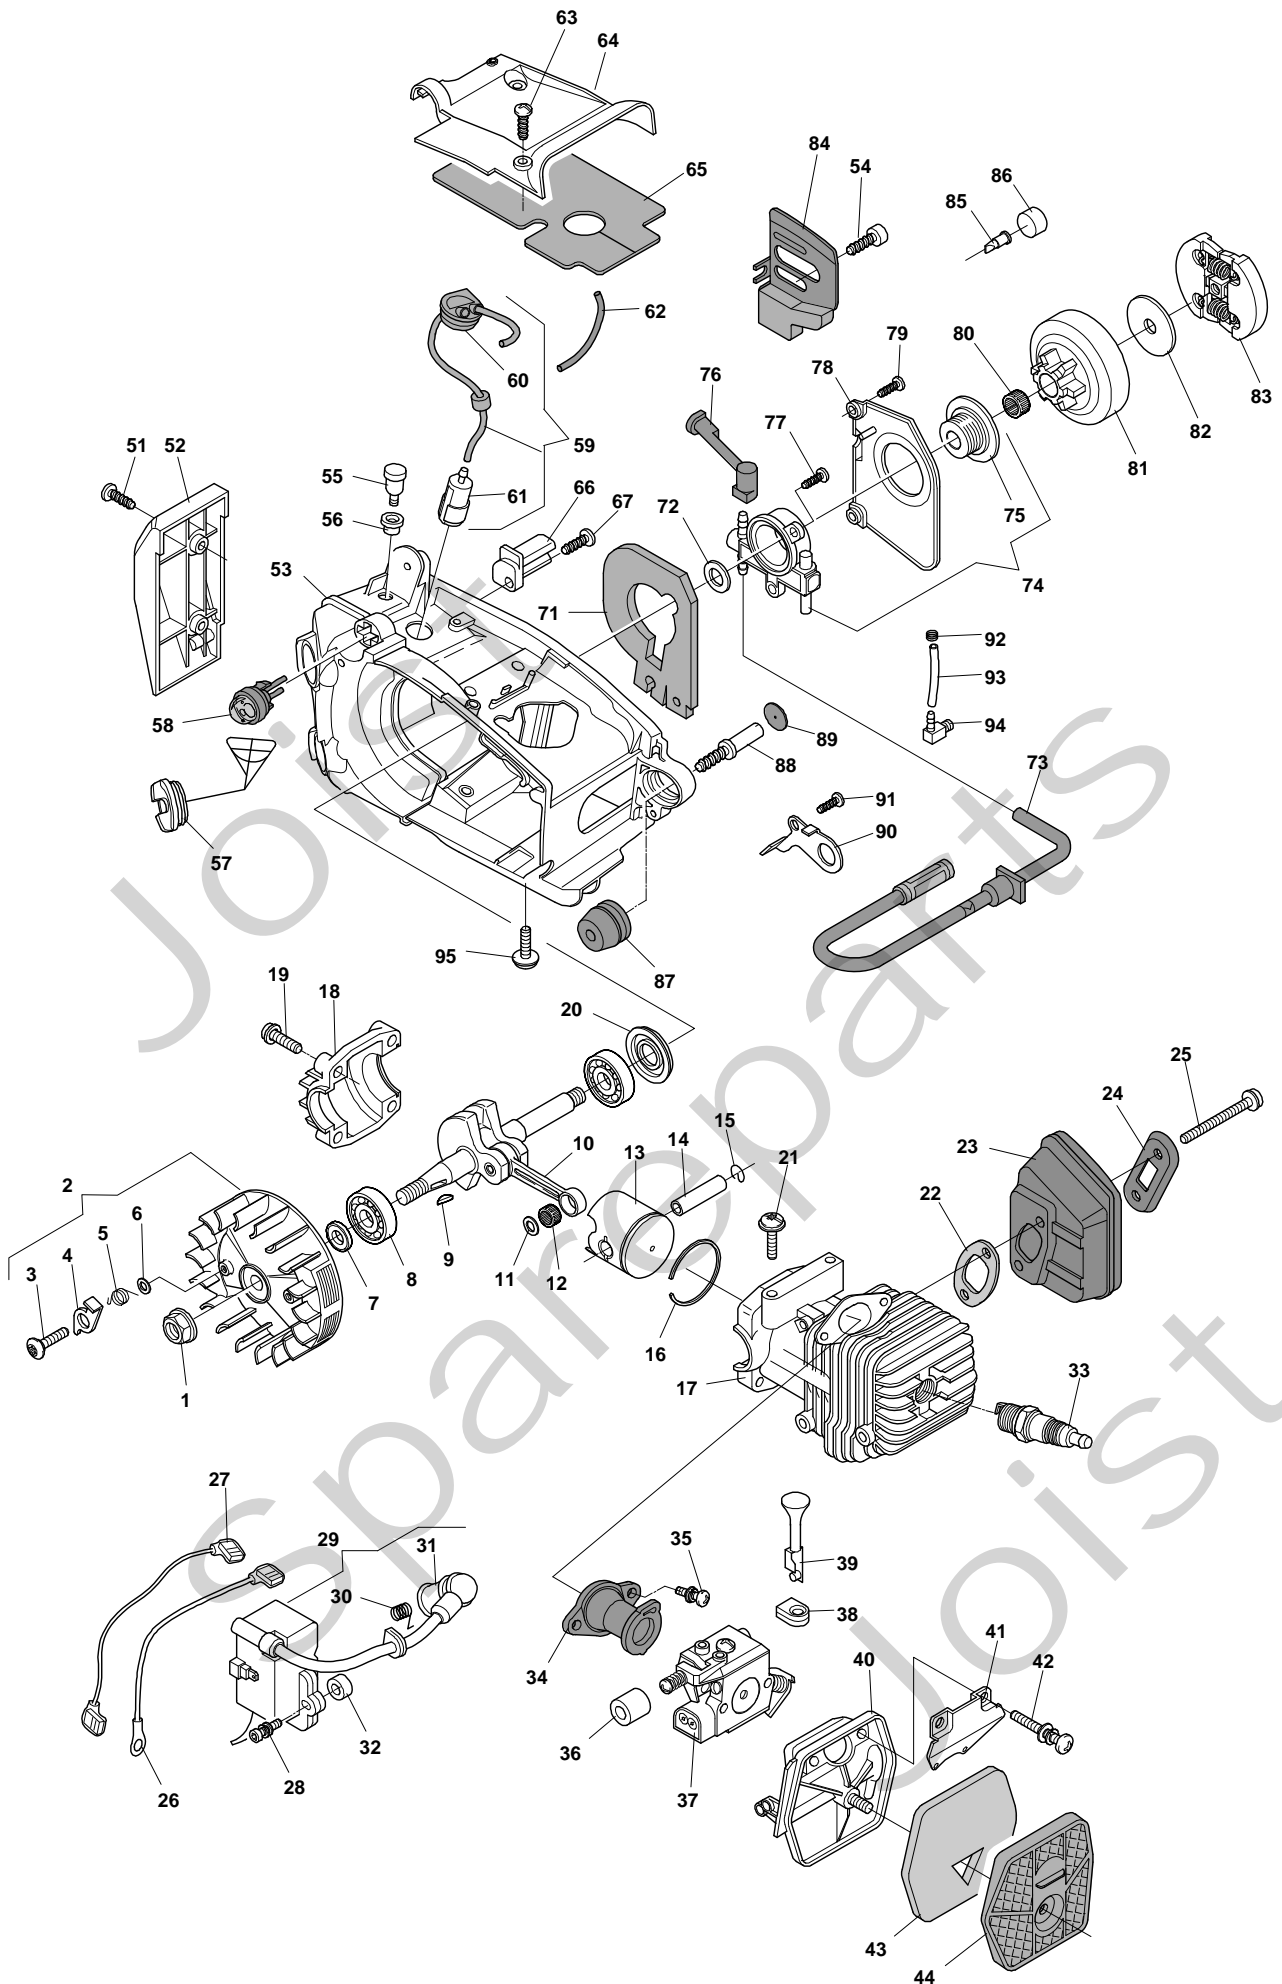

SPR 270 C - Model Year 2011

Pos. Fig.	Antal Quantity	Art No Part No	Benämning	Description	Anmärkning Notes
1	1	6995173	Mutter	Nut	
2	1	6995207	Svånghjul	Flywheel Assy	
3	2	6995224	Skruv	Screw	
4	2	6995208	Startspärr	Flywheel Starter Hook	
5	2	6995250	Fjäder	Flywheel Spring	
6	2	6995225	Bricka	Washer	
7	1	6995247	Tätningring	Seal Ring	
8	2	6995170	Kullager	Ball Bearing	
9	1	6995018	Kil	Flywheel Key	
10	1	6995202	Vevaxel	Crankshaft	
11	2	6995169	Bricka	Washer	
12	1	6995237	Nållager	Needle Bearing	
13	1	6995200	Kolv	Piston	
14	1	6995172	Kolvbult	Piston Pin	
15	2	6995171	Låsring	Washer, Piston Pin	
16	1	6995201	Kolvring	Piston Ring	
17	1	6995245	Cylinder	Cylinder Assy	
18	1	6995186	Stabilisator	Stabilizer	
19	4	6995252	Skruv	Screw	
20	1	6995248	Tätningring	Seal Ring	
21	4	6995229	Skruv	Screw	
22	1	6995185	Packning	Muffler Gasket	
23	1	6995246	Ljuddämpare	Muffler	
24	1	6995251	Plåt	Plate	
25	2	6995182	Skruv	Screw	
26	1	6995210	Jordkabel	Earth Cable	
27	1	6995227	Stoppkabel	Stop Wire	
28	2	6995234	Skruv	Screw	
29	1	6995209	Elektronikspole	Electronic Coil	
30	1	6995022	Tändstiftsfjäder	Spark Plug Spring	
31	1	6995066	Tändstiftshatt	Spark Plug Cover	
32	2	6995238	Bussning	Bushing	
33	1	3210024	Tändstift	Spark Plug	
34	1	6995183	Insugningsrör	Intake Manifold Assy	
35	2	6995167	Skruv	Screw	
36	1	6995212	Packning	Gasket	
37	1	6995244	Förgasare	Carburettor	
38	1	6995214	Gummihylsa	Grommet	
39	1	6995213	Chokearm	Choke Lever Rod	
40	1	6995243	Luftfilterstöd	Air Filter Support	
41	2	6995168	Skruv	Screw	
41	1	6995211	Platta	Plate	
43	1	6995217	Luftfilter	Air Filter	
44	1	6995216	Luftfilterlock	Air Cleaner Cover	
51	2	23878008/0	Skruv	Screw	
52	1	6995175	Kåpa-främre	Front Cover	
53	1	6995239	Vevhus	Crankcase Ass.Y	
54	2	6995187	Skruv	Screw	
55	1	6995221	Avluftningsventil	Breather Valve Ass.Y	
56	1	6995232	Gummihylsa	Grommet	
57	2	6995193	Lock	Cap Ass'Y	
58	1	6995228	Primer	Air Purge	
59	1	6995188	Gummihylsa kpl	Grommet Ass.Y	
60	1	6995189	Gummihylsa	Grommet	
61	1	6995174	Bränslefilter	Fuel Pickup Assy	
62	1	6995190	Bränsleledning	Tube	
63	2	23878008/0	Skruv	Screw	
64	1	6995249	Kåpa-övre	Upper Cover	
65	1	6995194	Skydd	Guard