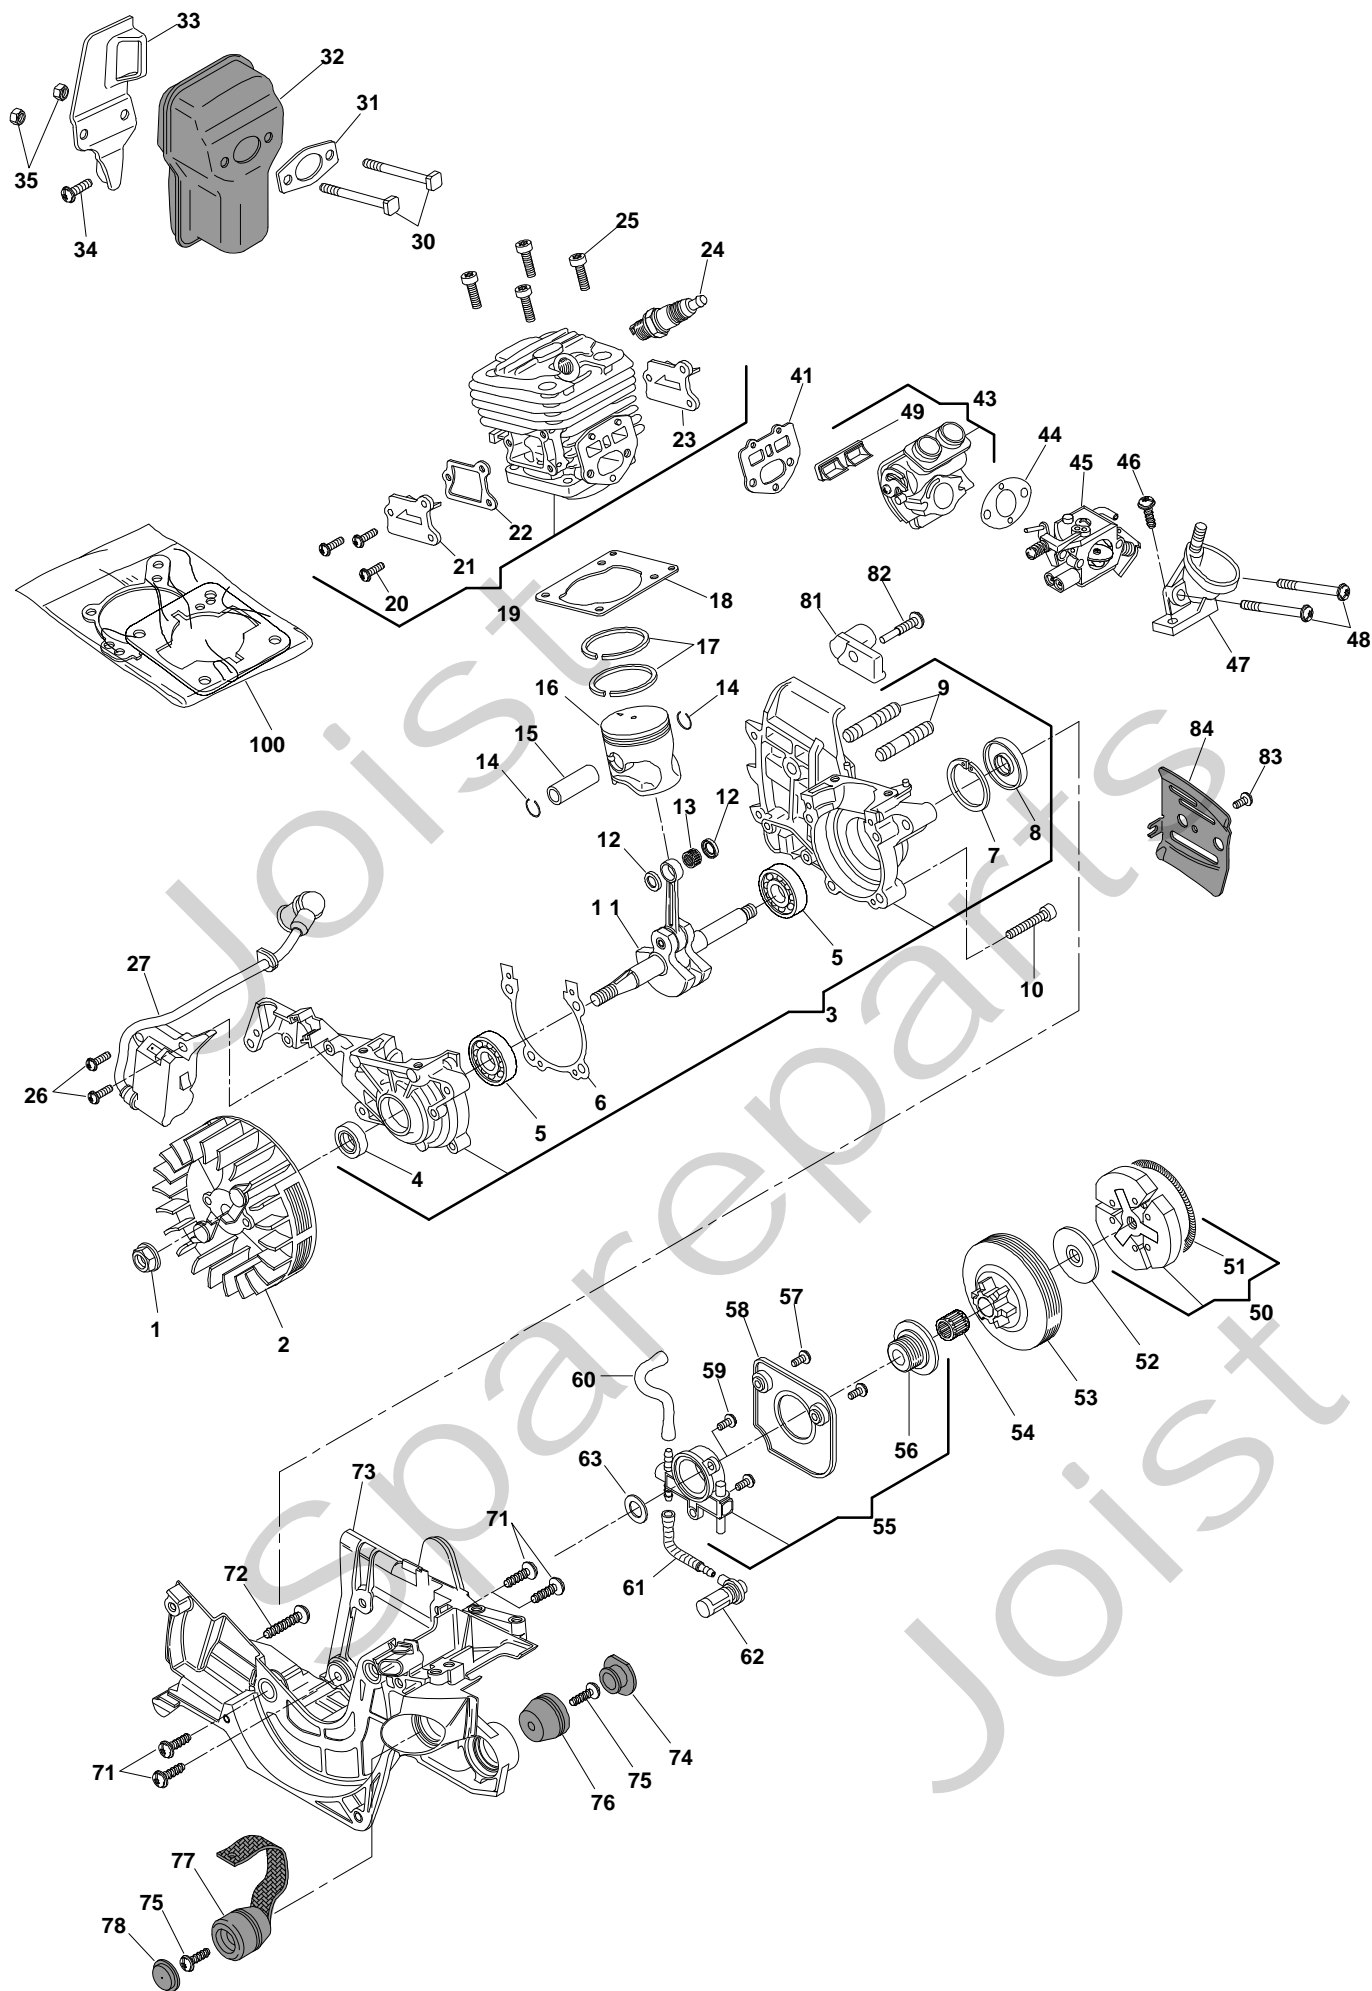

SP 422 - Model Year 2011

Pos. Fig.	Antal Quantity	Art No Part No	Benämning	Description	Anmärkning Notes
1	1	123120004/0	Mutter	Nut	
2	1	383880002/0	Svånghjul	Flywheel Assy	
3	1	6995281	Vevhus	Crankcase Ass.Y	
4	1	6995278	Tätningring	Seal Ring	
5	2	6995277	Kullager	Bearing	
6	1	6995283	Packning	Gasket Set	KIT POS. 100
7	1	6995255	Låsring	Elastic Ring	
8	1	6995257	Tätningring	Seal Ring	
9	2	6995028	Stift	Pin	
10	4	6995276	Skruv	Screw	
11	1	6995314	Vevaxel	Crankshaft	
12	2	6995265	Bricka	Washer	
13	1	6995304	Kullager	Bearing	
14	2	6995256	Låsring	Washer, Piston Pin	
15	1	6995313	Kolvbult	Piston Pin	
16	1	6995287	Kolv	Piston	
17	2	6995258	Kolvring	Piston Ring	
18	1	6995283	Packning	Gasket Set	KIT POS. 100
19	1	6995284	Cylinder	Cylinder Assy	
20	6	123878020/0	Skruv	Screw	
21	1	6995320	Lock	Cover	
22	2	6995322	Packning	Gasket	
23	1	6995321	Lock	Cover	
24	1	23051000/0	Tändstift	Spark Plug	
25	4	6995319	Skruv	Screw	
26	2	123878021/0	Skruv	Screw	
27	1	383044000/0	Elektronikspole	Electronic Coil	
30	2	123878028/0	Skruv	Screw	
31	1	123280012/0	Packning	Gasket	
32	1	183740000/0	Ljuddämpare	Muffler Assy	
33	1	323140055/0	Deflektor	Deflector	
34	1	123878022/0	Skruv	Screw	
35	2	2432040	Mutter	Nut	
41	1	123280015/0	Packning	Gasket	
43	1	383073500/0	Insugningsrör	Intake Manifold	
44	1	123280011/0	Packning	Gasket	
45	1	123054015/0	Förgasare	Carburettor	
45	1	123054016/0	Förgasare	Carburettor	
46	1	123878024/0	Skruv	Screw	
47	1	323073503/0	Luftintag	Air Manifold	
48	2	123878019/0	Skruv	Screw	
49	1	323275015/0	Tätningring	Gasket	
50	1	383215001/0	Koppling kpl	Clutch Ass.Y	
51	1	123430566/0	Fjäder	Spring	
52	1	323657006/0	Bricka	Sprocket Washer	
53	1	323050003/0	Kopplingshjul	Drum Ass'Y, Clutch	
54	1	123235000/0	Nållager	Needle Bearing	
55	1	383594502/0	Oljepump	Oil Pump Assy	
55	1	383594503/0	O jepump	Oil Pump Assy	
56	1	323878026/0	Skruv	Female Screw	
57	4	123878021/0	Skruv	Screw	
58	1	323109524/0	Pumplock	Cover Pump	
60	1	323867005/0	Rör	Tube	
61	1	323867004/0	O jeslang	Pickup Oil	
62	1	323220002/0	Oljefilter	Oil Filter Ass.Y	
63	1	323652503/0	Bricka	Washer	
71	4	123878022/0	Skruv	Screw	
72	1	123878024/0	Skruv	Screw	
73	1	323057003/0	Vevhus	Crankcase Ass.Y