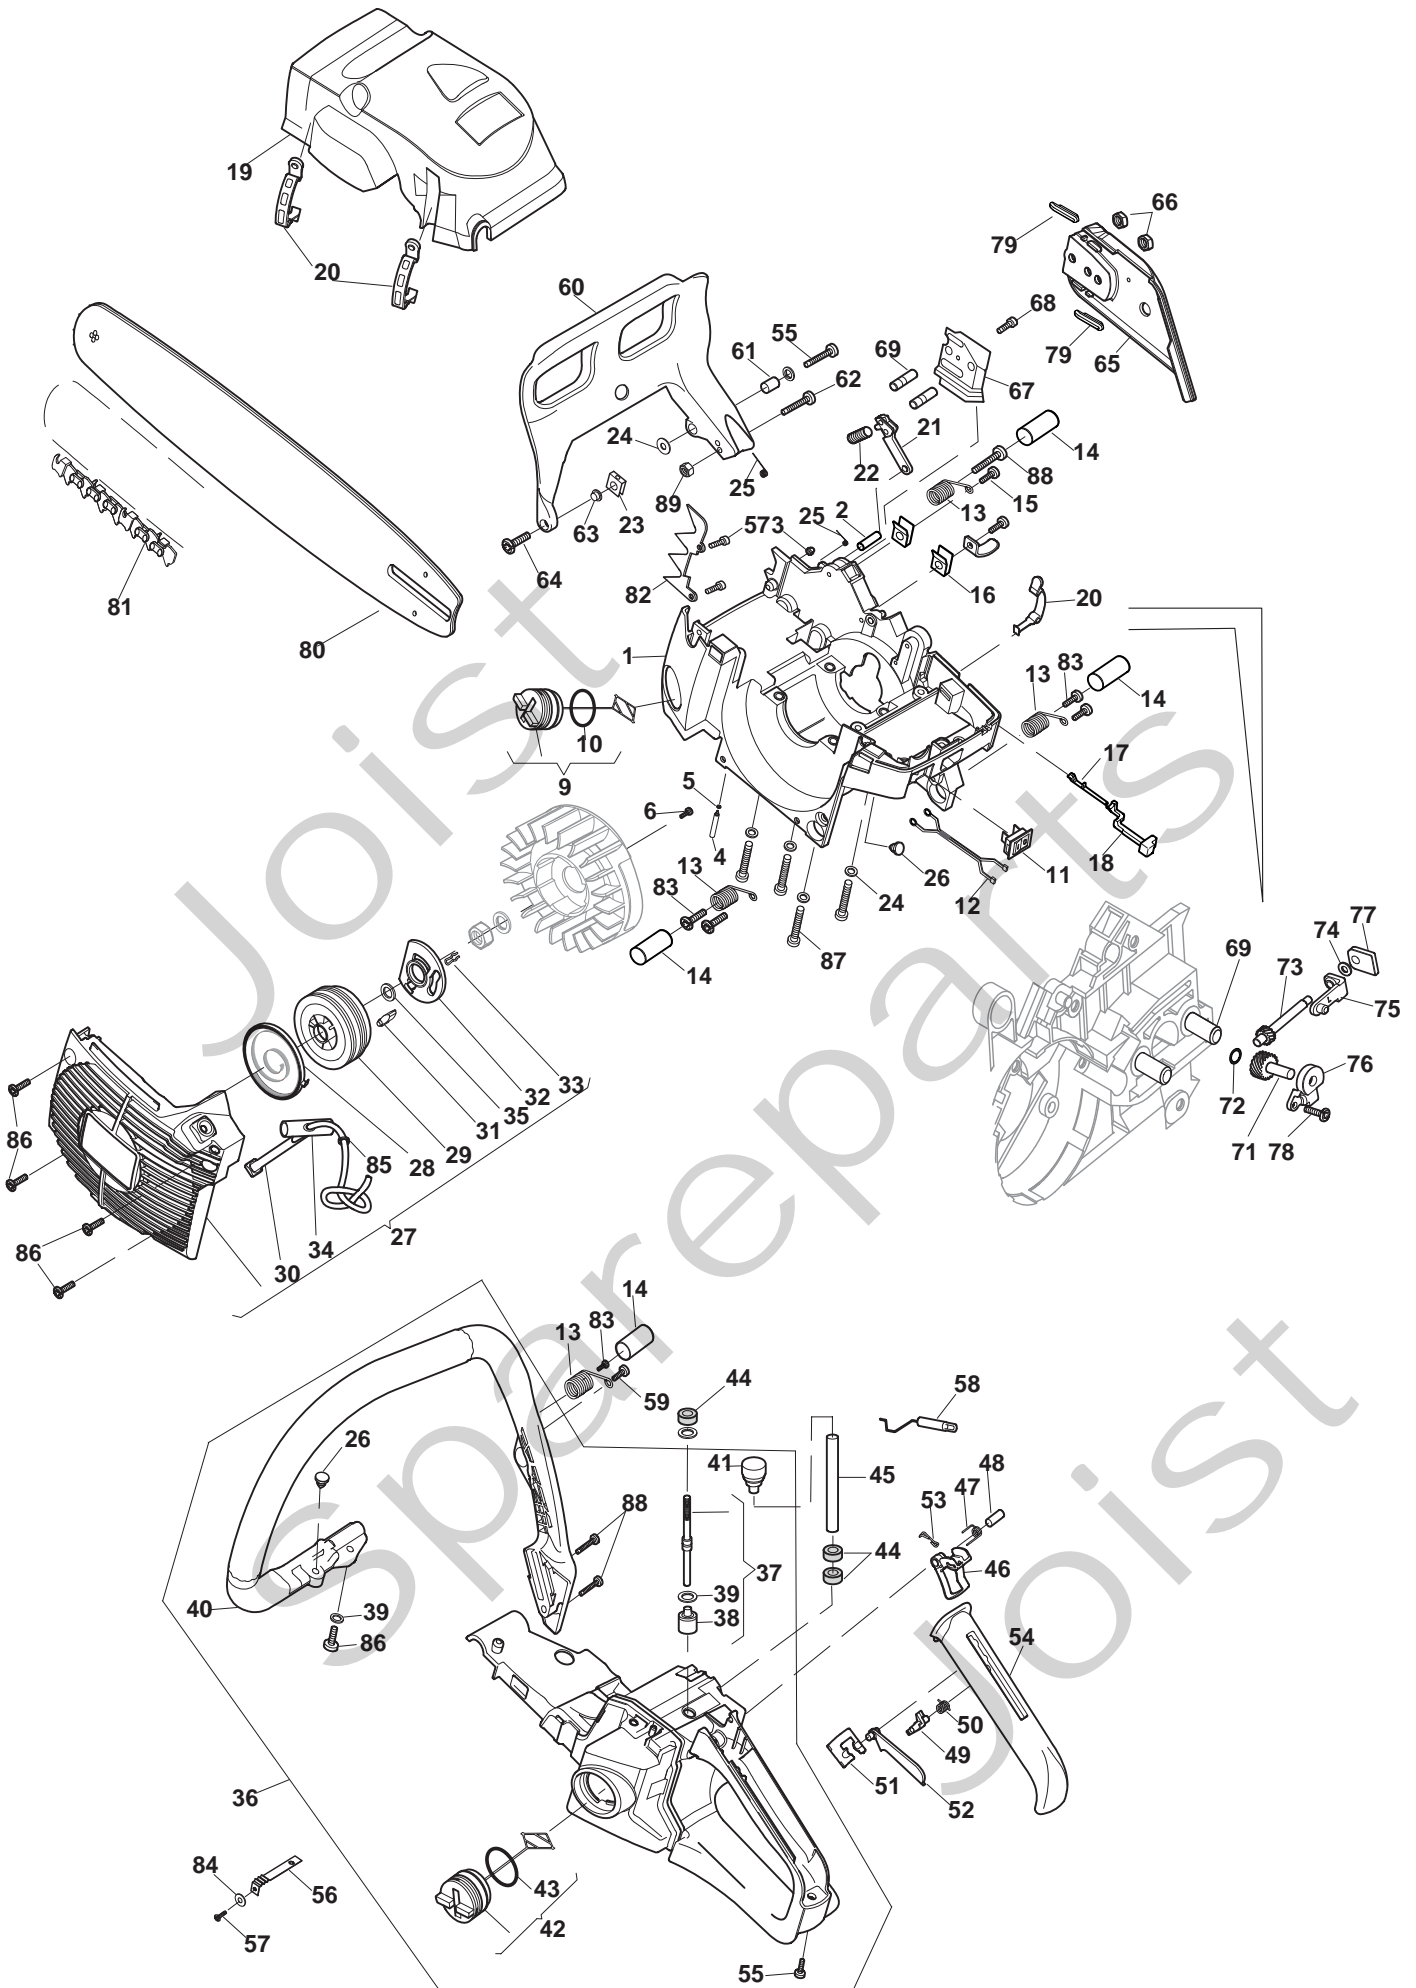

Pos. Fig.	Antal Quantity	Art No Part No	Benämning	Description	Anmärkning Notes
1	1	118800939/0	Hus	Main housing	
2	1	118800646/0	Stift	Pin	
3	1	118800911/0	Ventil	Check valve	
4	1	118800937/0	Stift	Pin	
5	1	118800870/0	O-ring	O-ring	
6	1	118800863/0	Bult	Bolt	
9	1	118800697/0	O jevol	Oil tank cap	
10	1	118800654/0	O-ring	O-ring	
11	1	118800669/0	Brytarm	Short circuit switch	
12	1	118800879/0	Jordkabel	Short circuit cable	
13	3	118800665/0	Fjäder	Spring	
14	4	118800928/0	Axelhylsa	Sleeve	
15	1	118800855/0	Skruv	Screw	
16	1	118800858/0	Mutter	Nut	
17	1	118800936/0	Chokearm	Choke lever	
18	1	118800935/0	Stift	Pin	
19	1	118800942/0	Skyddsplåt	Cover	
20	3	118800914/0	Cover clips	Cover clips	
21	1	118800733/0	Plåt	Pressure plate	
22	1	118800874/0	Fjäder	Spring	
23	2	118800857/0	Mutter	Nut	
24	5	118800663/0	Bricka	Washer	
25	2	118800668/0	Fjäder	Torsion spring	
26	2	118800672/0	Handskydd	Buffer	
27	1	118800906/0	Start kpl	Starter compl.	
28	1	118800907/0	Fjäder	Spring cassette	
29	1	118800892/0	Linhjul	Rope pulley	
30	1	118800871/0	Starter rope	Starter rope	
31	1	118800890/0	Starter pawl	Starter pawl	
32	1	118800891/0	Star kopp	Template	
33	1	118800876/0	Stift	Pin	
34	1	118800685/0	Star handtag	Starter handle	
35	1	118800859/0	Bricka	Washer	
36	1	118800940/0	Handtag kpl	Handle housing	
37	1	118800909/0	Avluftningsventil	Fuel pick-up, compl.	
38	1	118800908/0	Bränsleslang	Fuel pick-up	
40	1	118800930/0	Handtagsgrepp	Handle bar	
41	1	118800910/0	Ventil	Ventilation socket	
42	1	118800700/0	O jevol	Tank cap	
43	1	118800656/0	Packning	Gasket	
44	3	118800922/0	Hose guide	Hose guide	
45	1	118800873/0	Hose	Hose	
46	1	118800932/0	Gasreglage	Gas lever	
47	1	118800878/0	Fjäder	Throttle control spring	
48	1	118800934/0	Stift	Pin	
49	1	118800929/0	Bromsarm	Stop lever	
50	1	118800877/0	Fjäder	Spring	
51	1	118800926/0	Kullager	Bearing safety lever	
52	1	118800927/0	Säkerhetsspärr	Safety lever	
53	1	118800882/0	Gaswire	Throttle linkage 2	
54	1	118800925/0	Handtagskåpa	Handle cup	
55	2	118800631/0	Skruv	Screw	
56	1	118800880/0	Safety catch	Safety catch	
57	1	118800633/0	Skruv	Screw	
58	1	118800912/0	Gaswire	Throttle linkage 1	
59	1	118800632/0	Skruv	Screw	
60	1	118800947/0	Handskydd	Hand protection	
61	1	118800647/0	Axelhylsa	Sleeve	
62	1	118800709/0	Skruv	Screw