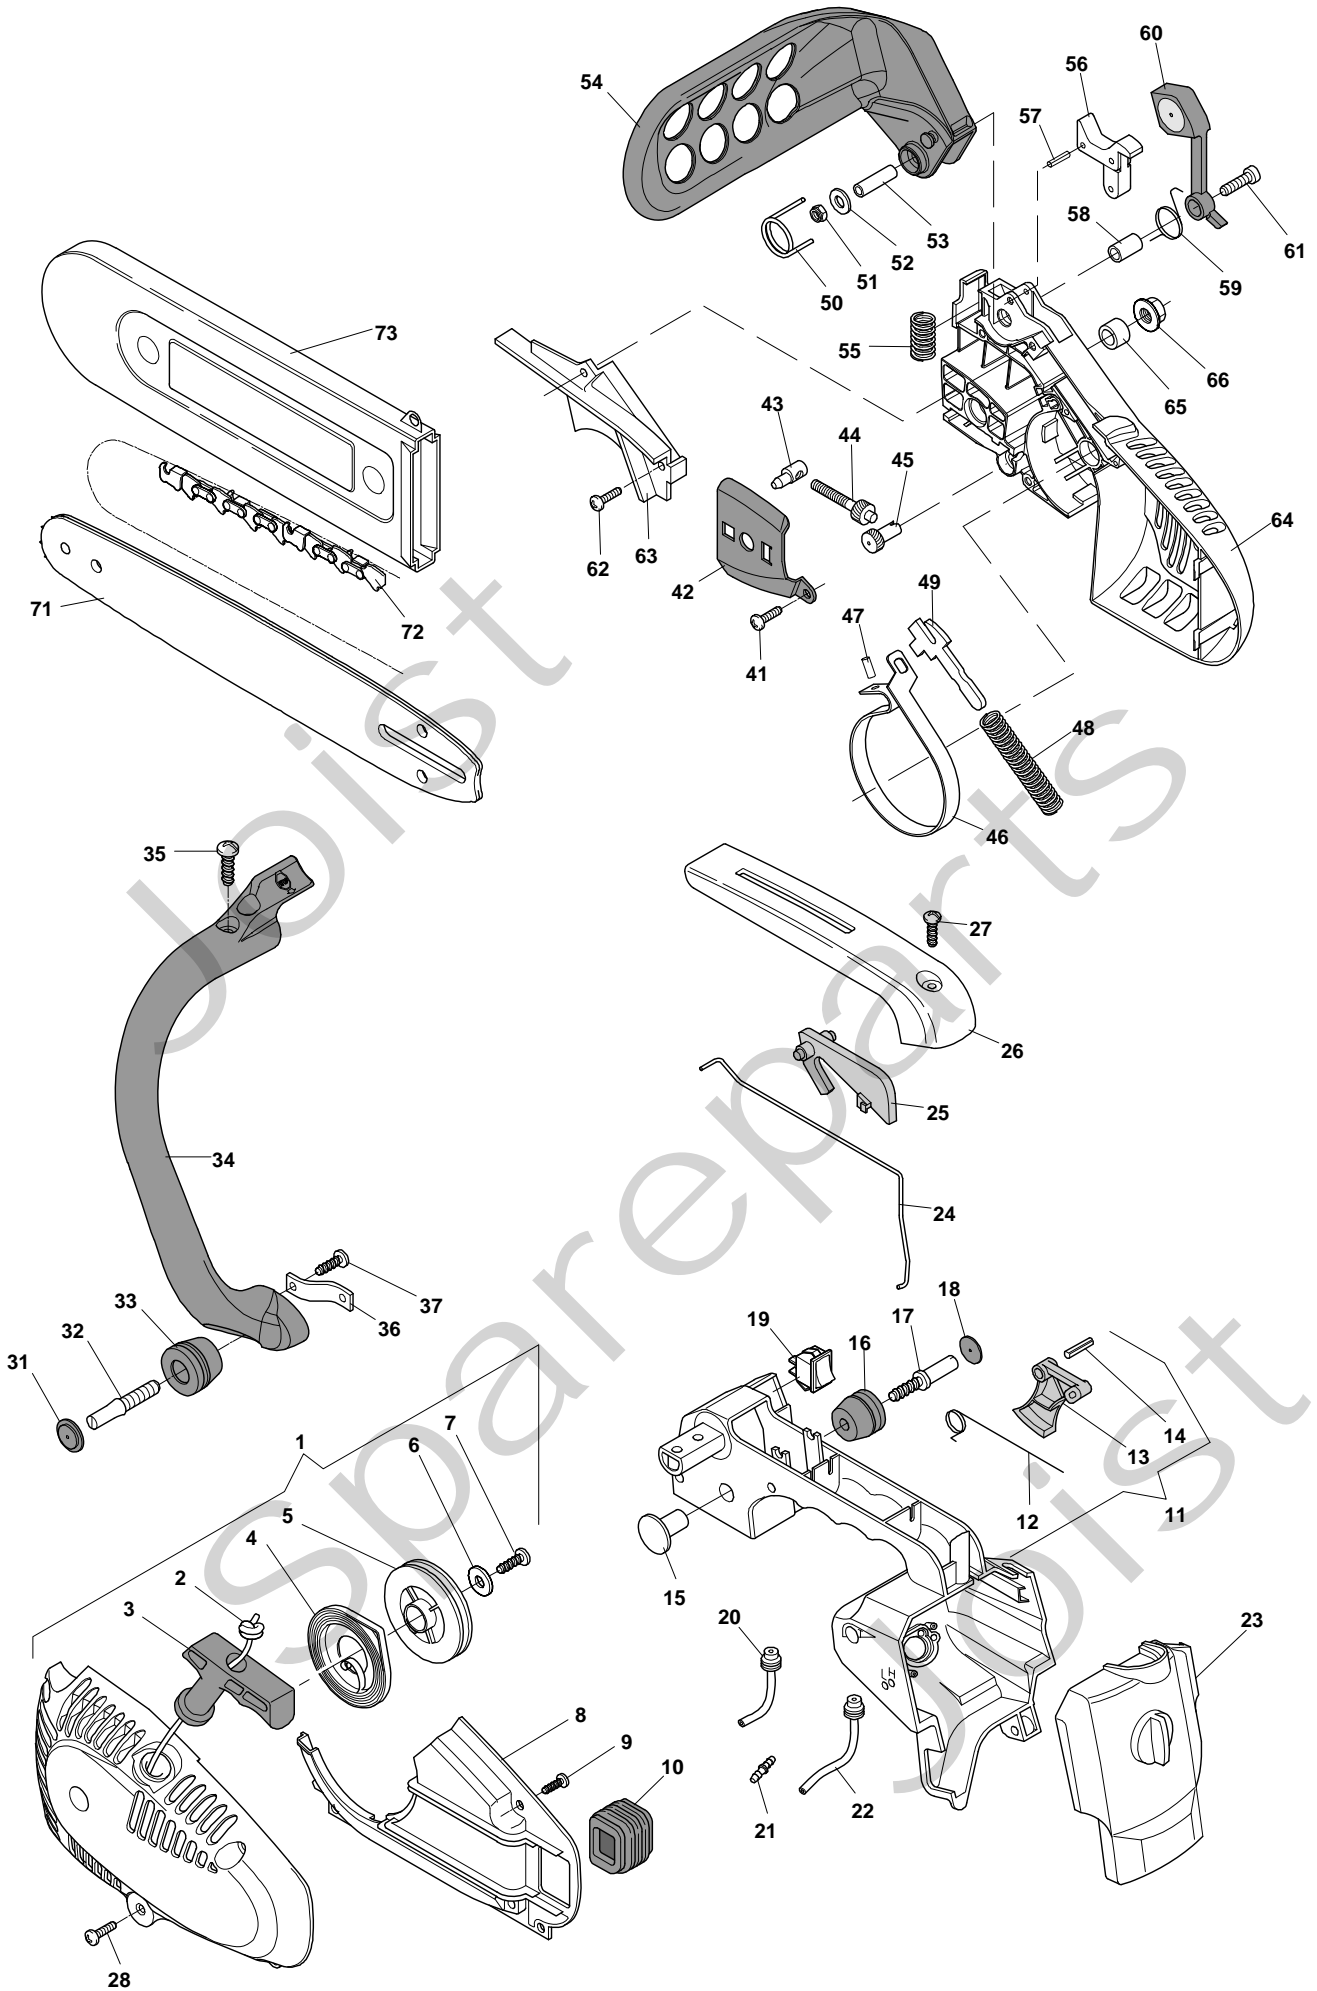

SPR 270 C - Model Year 2011

Pos. Fig.	Antal Quantity	Art No Part No	Benämning	Description	Anmärkning Notes
66	1	6995180	Kedjestopp	Chain Guard	
67	1	6995179	Skruv	Screw	
71	1	6995204	Packning	Gasket	
72	1	6995223	Bricka	Washer	
73	1	6995191	O jefilter m.slang	Filter Intank Assy With Pipe	
74	1	383594507/0	Oljepump	Oil Pump Assy	
75	1	323878075/0	Skruv	Female Screw	
76	1	6995205	Rör	Tube	
77	2	6995008	Skruv	Screw	
78	1	6995206	Pumplock	Cover Pump	
79	2	23878008/0	Skruv	Screw	
80	1	6995230	Nållager	Needle Bearing	
81	1	6995176	Kopplingshjul	"Drum Ass'Y, Clutch 3/8""	
81	1	6995178	Kopplingshjul	"Drum Ass'Y, Clutch 1/4""	
82	1	6995203	Bricka	Sprocket Washer	
83	1	6995177	Koppling	Clutch Ass.Y	
84	1	6995241	Plåt	Plate	
85	1	6995220	Ventil	Valve	
86	1	6995192	Packning	Gasket	
87	1	23275005/0	Dämpelement	Shock Absorber	
88	1	23878007/0	Skruv	Screw	
89	1	23790006/0	Lock	Cap	
90	1	6995219	Klämman	Clamp	
91	1	23878009/0	Skruv	Screw	
92	1	6995231	Slangklämman	Fair Led	
93	1	6995184	Rör	Tube	
94	1	6995235	Rörförbindning	Tube Connection	
95	1	6995181	Skruv	Screw	