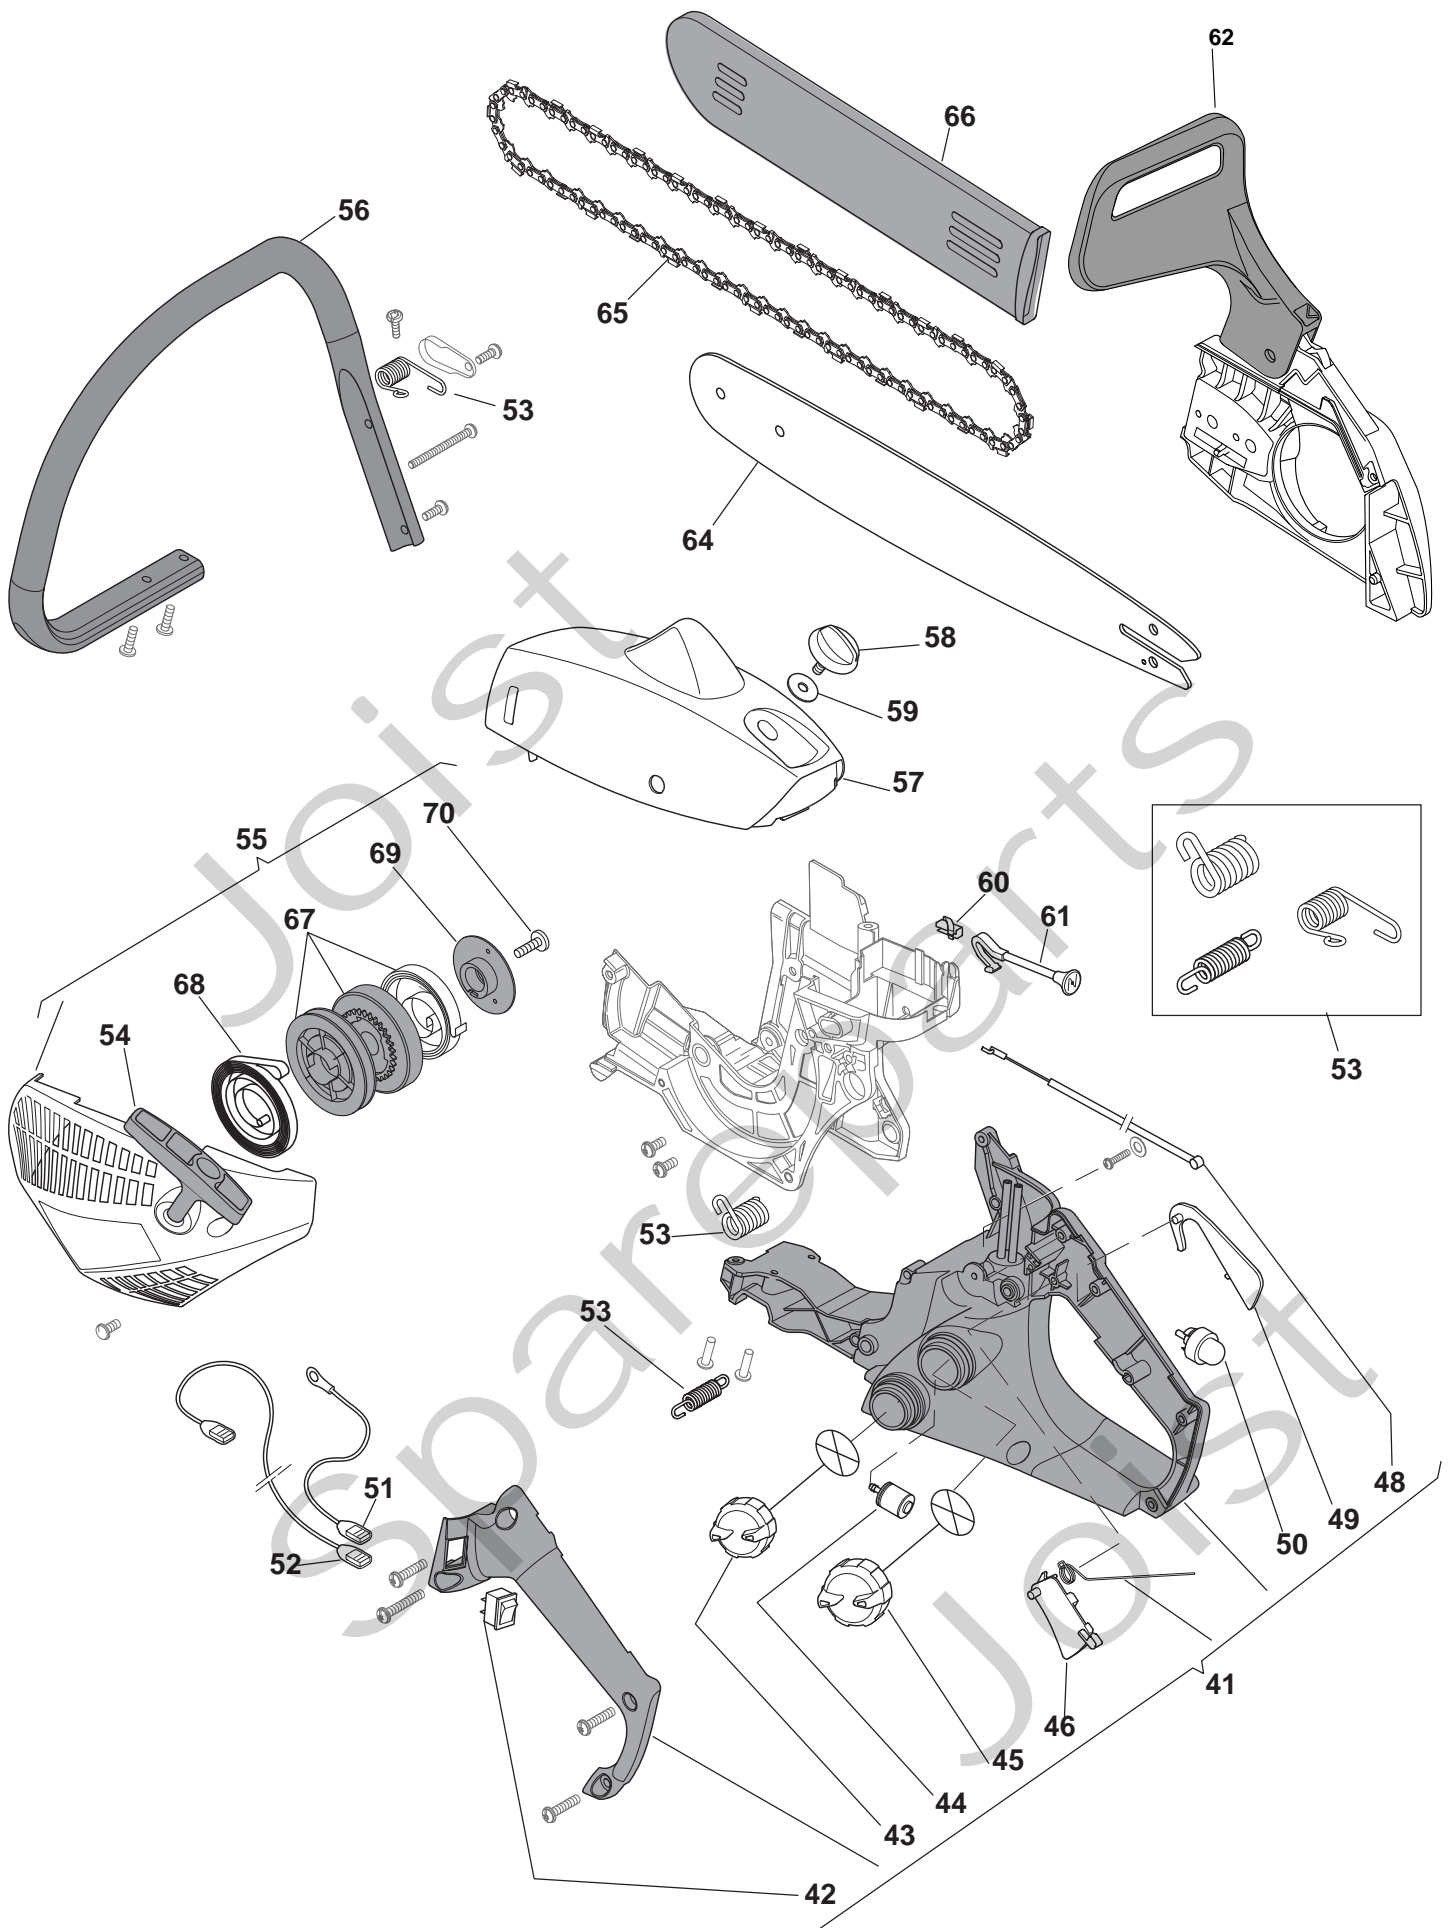

SP 400 Q - Model Year 2011

Pos. Fig.	Antal Quantity	Art No Part No	Benämning	Description	Anmärkning Notes
42	1	123303001/0	Brytare	Switch	
43	1	183790005/0	Oljevol	Tank Cap	
44	1	183520001/0	Bränslefilter	Intake Filter	
45	1	183790004/0	Tanklock	Fuel Tank-Cap Ass.Y	
46	1	123315069/0	Gasreglage	Throttle Lever	
48	1	123066010/0	Gaswire	Cable, Trottle	
49	1	123315070/0	Säkerhetsspärr	Safety Lever	
50	1	6980242	Primerknopp	Primer	
51	1	123065020/0	Jordkabel	Earth Cable	
52	1	123065021/0	Stoppkabel	Stop Wire	
53	1	183430550/0	Fjäder	Shock Absorber Spring Assy	
54	1	3749437	Star handtag	Starter Handle	
55	1	183058029/0	Start kpl-svart	Starter Assy Black	
56	1	123105002/0	Handtag	Handle	
57	1	123087013/0	Cylinderkåpa	Cylinder Cover Yellow	
58	1	123593504/0	Lås ratt	Knob	
59	1	123160053/0	Bussning	Bushing	
60	1	123202001/0	Hylsa	Grommet	
61	1	123315068/0	Chokearm	Choke Lever	
62	1	183059020/0	Kopplingshus	Clutch Ho. W/Br. Assy Black	
64	1	123900351/0	Svärd	Guide Bar 16"	
65	1	4113705	Kedja	Chain 16"	
66	1	4181307	Kedjeskydd	Chain Cover	
67	1	183604000/0	Linhjul	Starter Pulley	
68	1	123430604/0	Startfjäder	Starter Spring	
69	1	123445267/0	Star kopp	Starter Cup	
70	1	123878108/0	Skruv	Screw