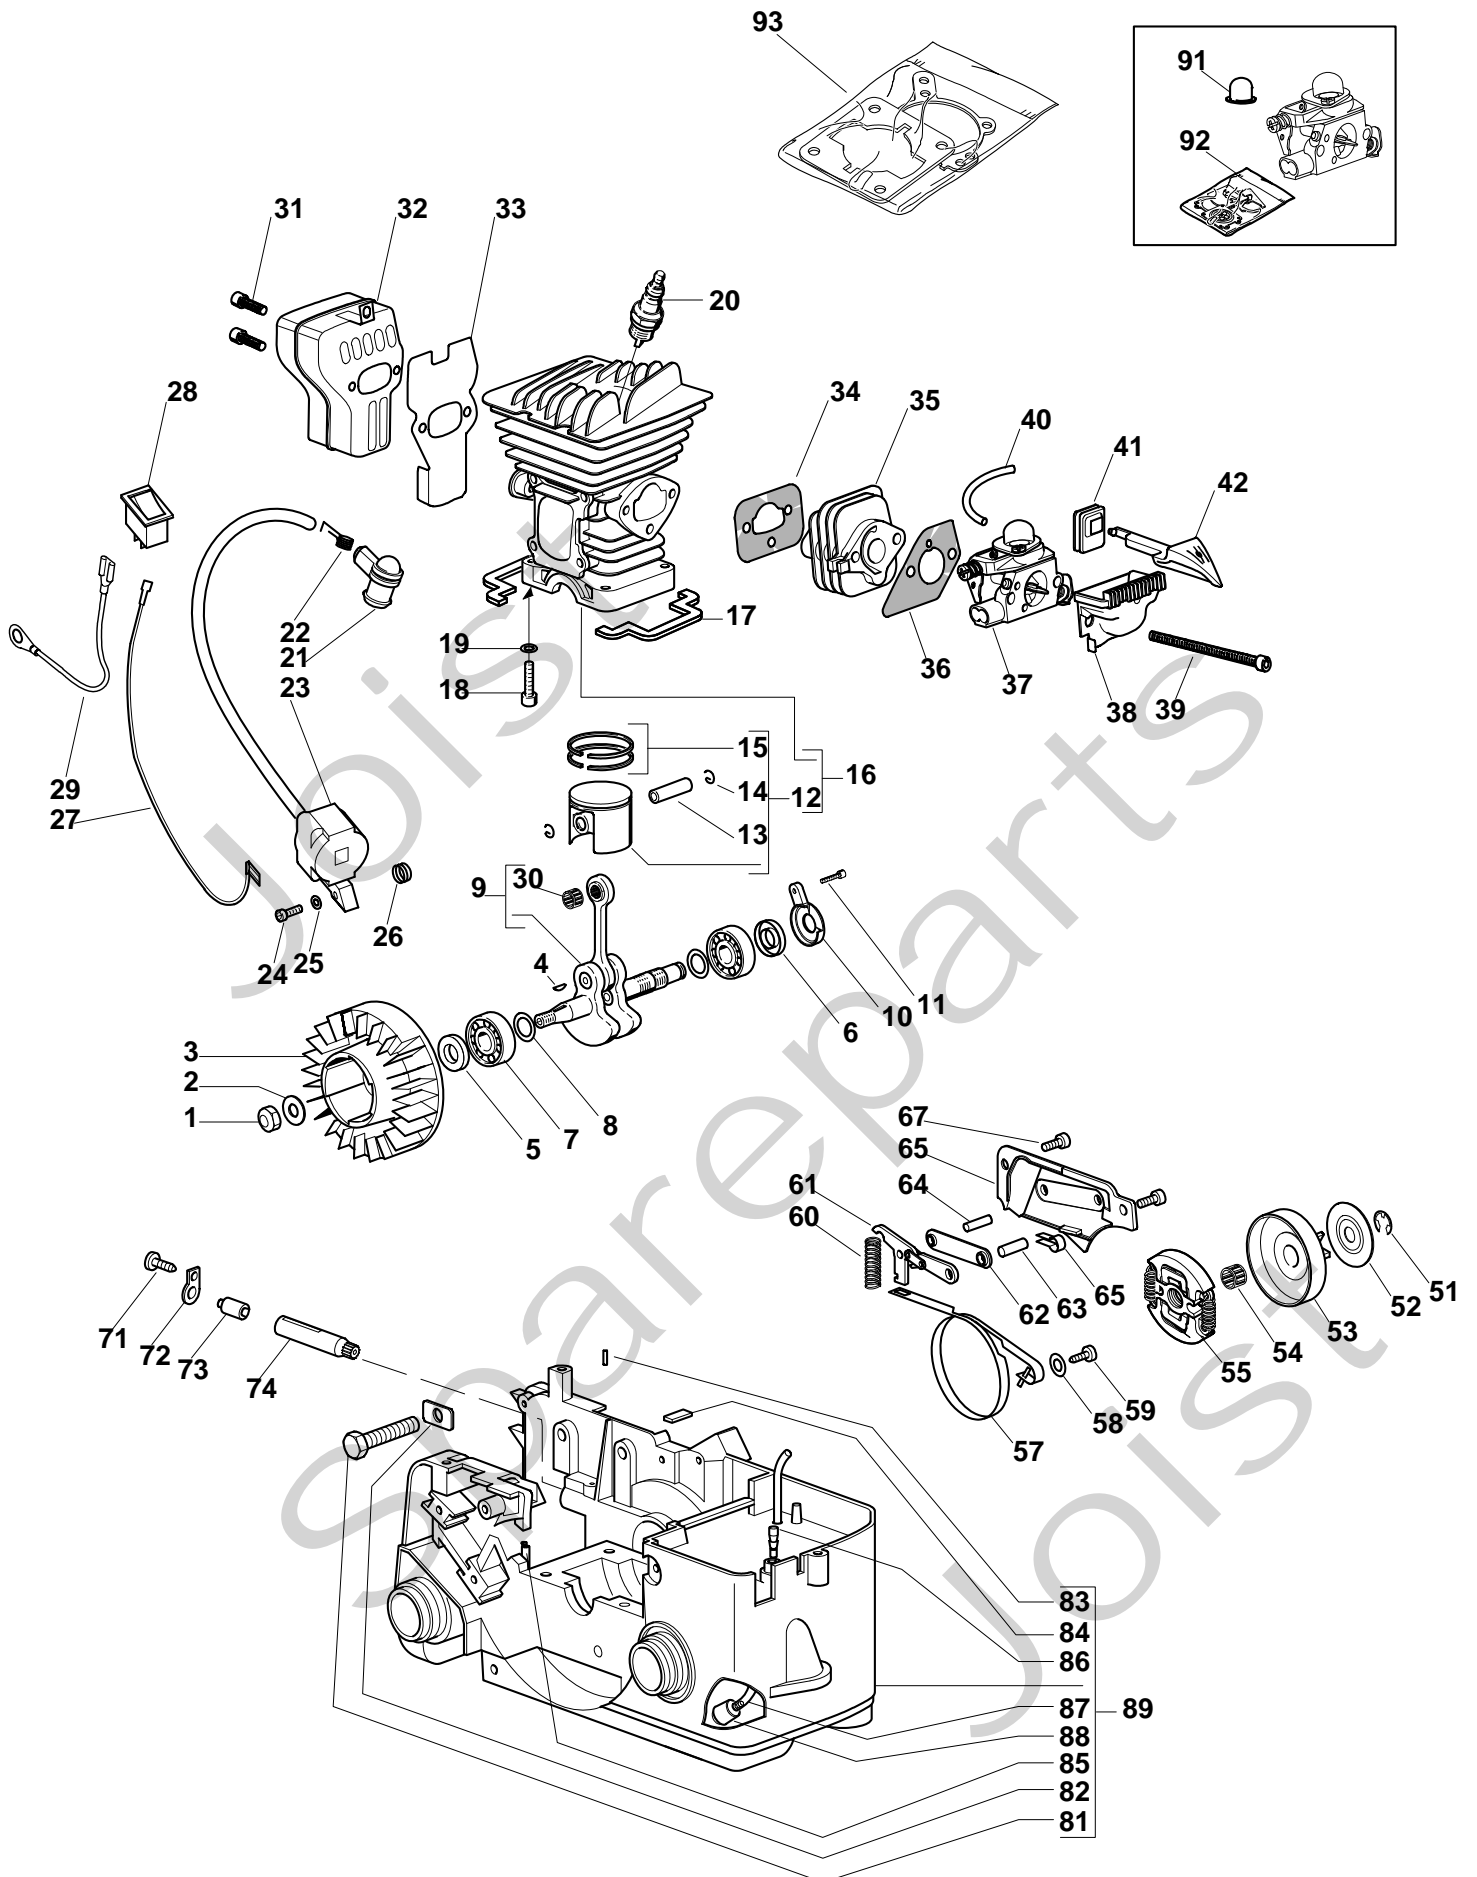

SP 382 - Model Year 2011

Pos. Fig.	Antal Quantity	Art No Part No	Benämning	Description	Anmärkning Notes
1	1	2432050	Mutter	Nut	
2	1	2312080	Bricka	Washer	
3	1	4541210/1	Svänghjul	Flywheel	
4	1	3151010	Kil	Flywheel Key	
5	1	3121071	Tätningring	Seal Ring	
6	1	3121072	Tätningring	Seal Ring	
7	2	3112030	Kullager	Ball Bearing	
8	2	3614480	Bricka	Washer	
9	1	383020003/0	Vevaxel	Crankshaft	
10	1	3750311	Pumplock	Oil Pump Cap	
11	1	2123020	Skruv	Screw	
12	1	383590005/0	Kolv kpl	Piston Assy D.39	
13	1	3158260	Kolvbult	Piston Pin	
14	2	3356050	Låsring	Circlip	
15	2	123204003/0	Kolvring	Piston Ring D. 39	
16	1	383070005/0	Cylinderkåpa	Cylinder-Piston Assy D.39	
17	2	3721560	Tätningring	Gasket	
18	4	2135060	Skruv	Screw	
19	4	2330020	Bricka	Grower	
20	1	3210024	Tändstift	Spark Plug	
21	1	3748880	Tändstiftshatt	Spark Plug Cover	
22	1	3657050	Tändstiftsfjäder	Spark Plug Spring	
23	1	3211350/1	Elektronikspole	Electronic Coil	
24	2	2123140	Skruv	Screw	
25	2	2321150	Bricka	Washer	
26	1	3654480	Fjäder	Spring	
27	1	3211380	Jordkabel	Earth Cable	
28	1	3210970	Brytare	Stop Switch	
29	1	3211690	Jordkabel	Earth Cable	
30	1	3116100	Nållager	Needle Bearing	
31	2	2135040	Skruv	Screw	
32	1	183740004/0	Ljuddämpare	Muffler Assy	
33	1	123280022/0	Packning	Muffler Gasket	
34	1	1L3724300/1	Tätningring	Gasket	
35	1	3750180	Insugningsrör	Intake Manifold	
36	1	1L3724160/1	Tätningring	Gasket	
37	1	23054003/2	Förgasare	Carburettor	
38	1	8744781	Insugningsrör	Intake Manifold Assy	
39	2	2135210	Skruv	Screw	
40	1	3786130	Tube	Tube	
41	1	3745650	Hylsa	Grommet	
42	1	3743407	Chokearm	Choke Lever	
51	1	12000955/0	Låsring	Circlip	
52	1	3612620	Bricka	Washer	
53	1	4122070	Kopplingshjul	"Sproket 325""	
54	1	3114190	Nållager	Needle Bearing	
55	1	4252200/1	Koppling kpl	Clutch Assy	
57	1	3614740	Bromsband	Brake Band	
58	1	2312150	Bricka	Washer	
59	1	2123060	Skruv	Screw	
60	1	3654570	Fjäder	Spring	
61	1	4252310	Kedjebromsarm	Chain Brake Lever	
62	1	3614490	Plåt	Plate	
63	1	3180500	Sprint	Roller 5X19,8	
64	1	3180510	Sprint	Roller 6X21,8	
65	1	3614780	Fjäder	Spring	
66	1	3750117	Cylinderkåpa	Cylinder Cover	
67	2	2123100	Skruv	Screw	
71	1	2123020	Skruv	Screw