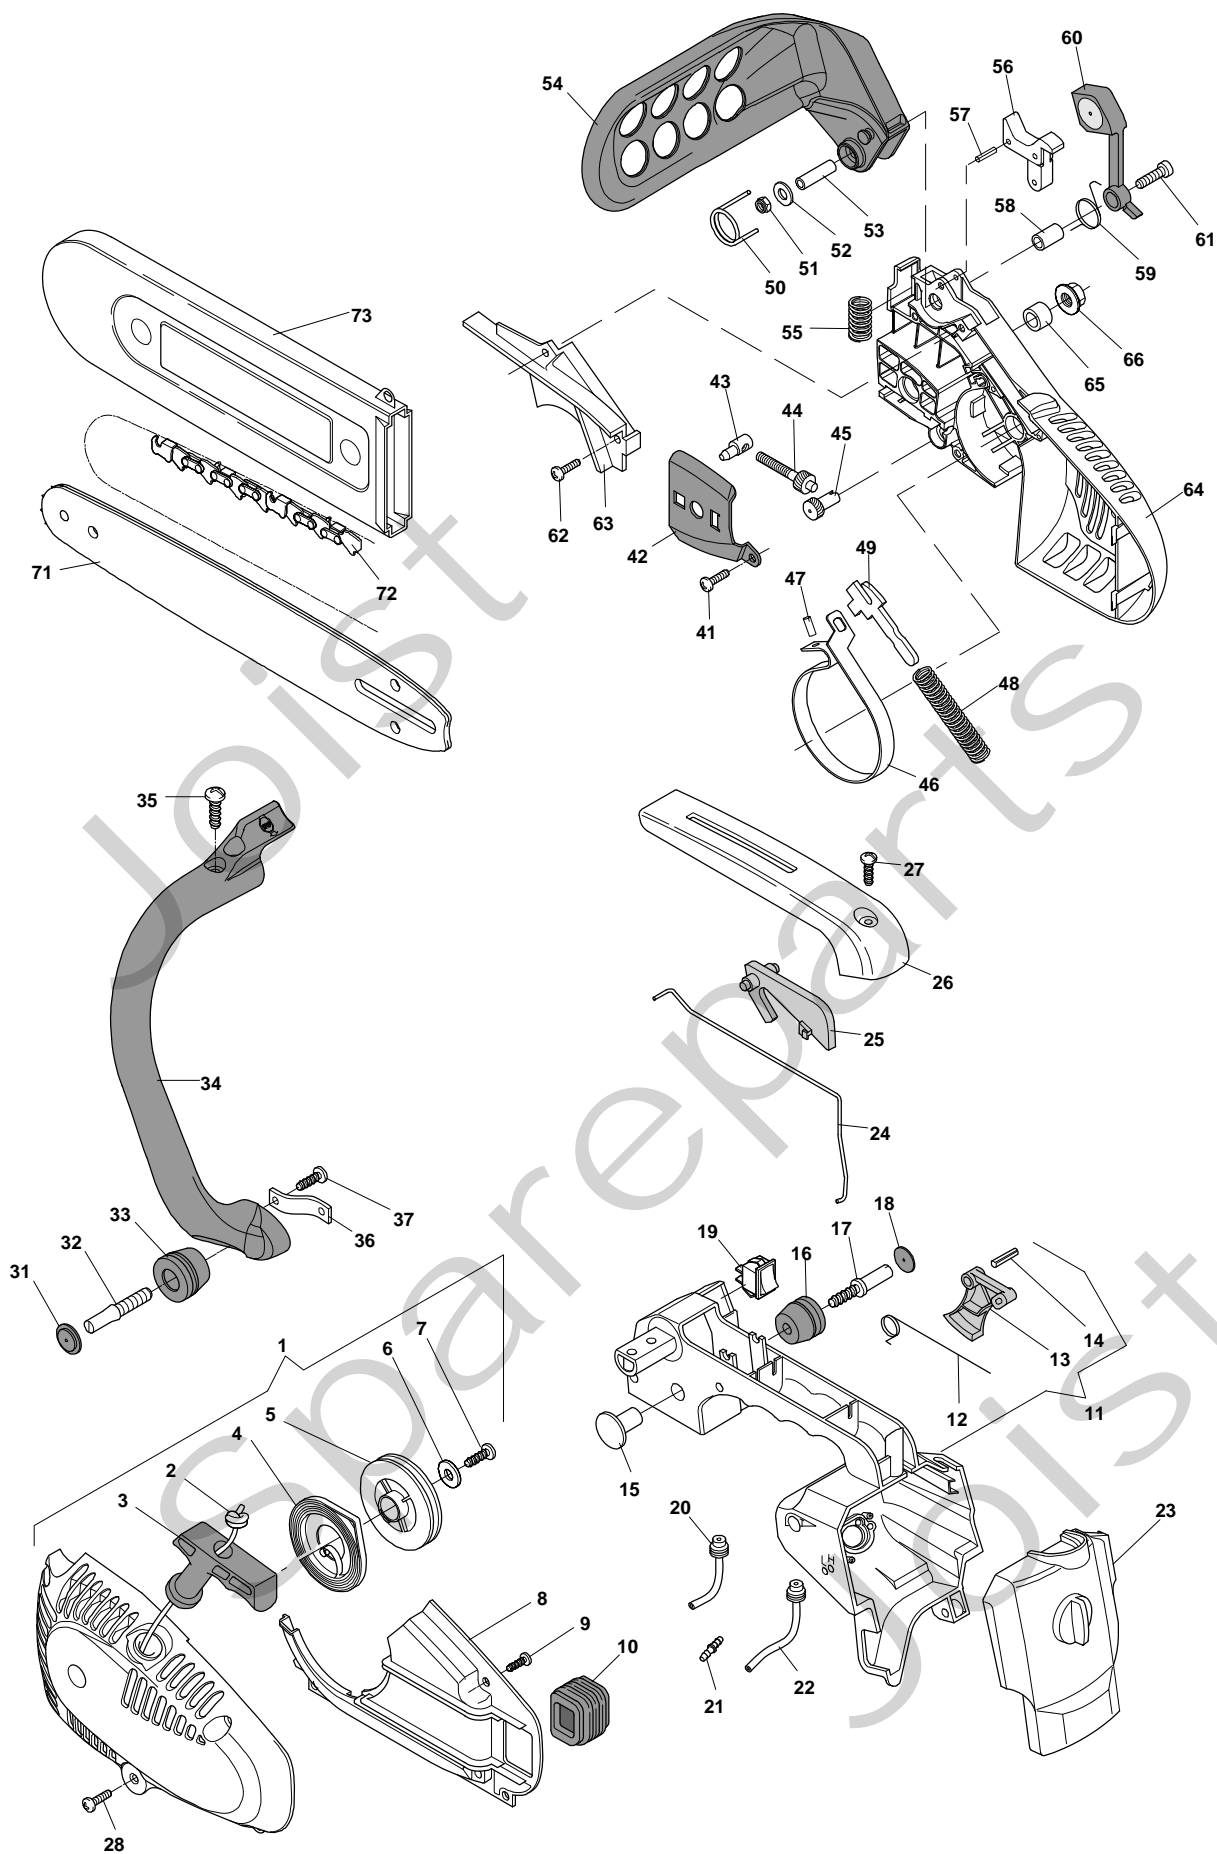

## SPR 280 - Model Year 2010

Pos. Fig.	Antal Quantity	Art No Part No	Benämning	Description	Anmärkning Notes
66	1	6995180	Kedjestopp	Chain Guard	
67	1	6995179	Skruv	Screw	
71	1	6995204	Packning	Gasket	
72	1	6995223	Bricka	Washer	
73	1	6995191	Oljefilter m.rör	Filter Intank Assy With Pipe	
74	1	32387			
75	1	6995222	Skruvhylsa	Female Screw	
76	1	6995205	Rör	Tube	
77	2	6995008	Skruv	Screw	
78	1	6995206	Pumplock	Cover Pump	
79	2	23878008/0	Skruv	Screw	
80	1	6995230	Nållager	Needle Bearing	
81	1	6995176	Kopplingshjul	"Drum Ass'Y, Clutch 3/8""	
81	1	6995178	Kopplingshjul	"Drum Ass'Y, Clutch 1/4""	
82	1	6995203	Bricka	Sprocket Washer	
83	1	6995177	Koppling	Clutch Ass.Y	
84	1	6995241	Plåt	Plate	
85	1	6995220	Ventil	Valve	
86	1	6995192	Packning	Gasket	
87	1	23275005/0	Dämpement	Shock Absorber	
88	1	23878007/0	Skruv	Screw	
89	1	23790006/0	Lock	Cap	
90	1	6995219	Klämma	Clamp	
91	1	23878009/0	Skruv	Screw	
92	1	6995231	Slangklämma	Fair Led	
93	1	6995184	Rör	Tube	
94	1	6995235	Rörförbindning	Tube Connection	
95	1	6995181	Skruv	Screw	
-	1	323878075/0	Skruvhylsa	Female Screw	
-	1	383594507/0	Oljepump	Oil Pump Assy	