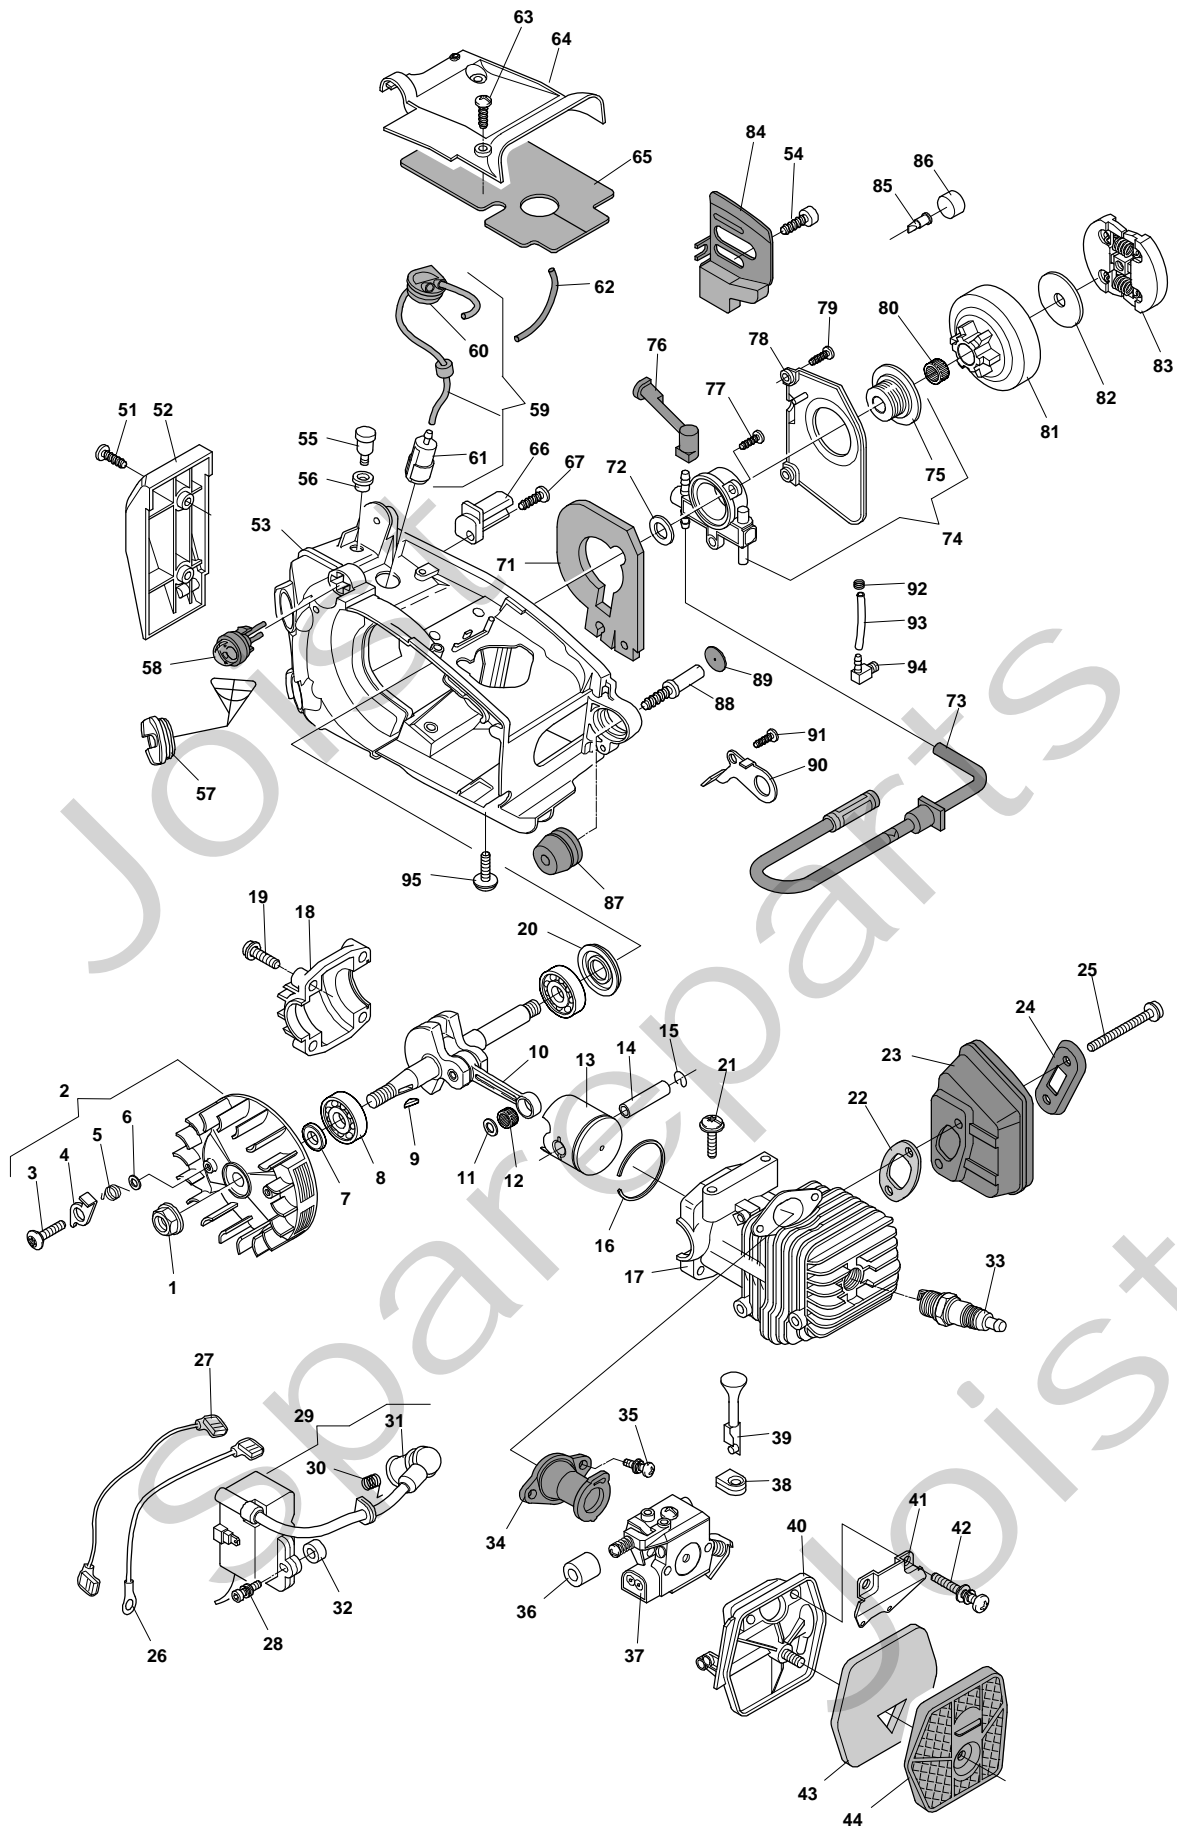

# Genuine Spare Parts

---

**SPR 280**

## SPR 280 - Model Year 2010

Pos. Fig.	Antal Quantity	Art No Part No	Benämning	Description	Anmärkning Notes
66	1	6995180	Kedjestopp	Chain Guard	
67	1	6995179	Skruv	Screw	
71	1	6995204	Packning	Gasket	
72	1	6995223	Bricka	Washer	
73	1	6995191	Oljefilter m.rör	Filter Intank Assy With Pipe	
74	1	32387			
75	1	6995222	Skruvhylsa	Female Screw	
76	1	6995205	Rör	Tube	
77	2	6995008	Skruv	Screw	
78	1	6995206	Pumplock	Cover Pump	
79	2	23878008/0	Skruv	Screw	
80	1	6995230	Nållager	Needle Bearing	
81	1	6995176	Kopplingshjul	"Drum Ass'Y, Clutch 3/8""	
81	1	6995178	Kopplingshjul	"Drum Ass'Y, Clutch 1/4""	
82	1	6995203	Bricka	Sprocket Washer	
83	1	6995177	Koppling	Clutch Ass.Y	
84	1	6995241	Plåt	Plate	
85	1	6995220	Ventil	Valve	
86	1	6995192	Packning	Gasket	
87	1	23275005/0	Dämpement	Shock Absorber	
88	1	23878007/0	Skruv	Screw	
89	1	23790006/0	Lock	Cap	
90	1	6995219	Klämma	Clamp	
91	1	23878009/0	Skruv	Screw	
92	1	6995231	Slangklämma	Fair Led	
93	1	6995184	Rör	Tube	
94	1	6995235	Rörförbindning	Tube Connection	
95	1	6995181	Skruv	Screw	
-	1	323878075/0	Skruvhylsa	Female Screw	
-	1	383594507/0	Oljepump	Oil Pump Assy	