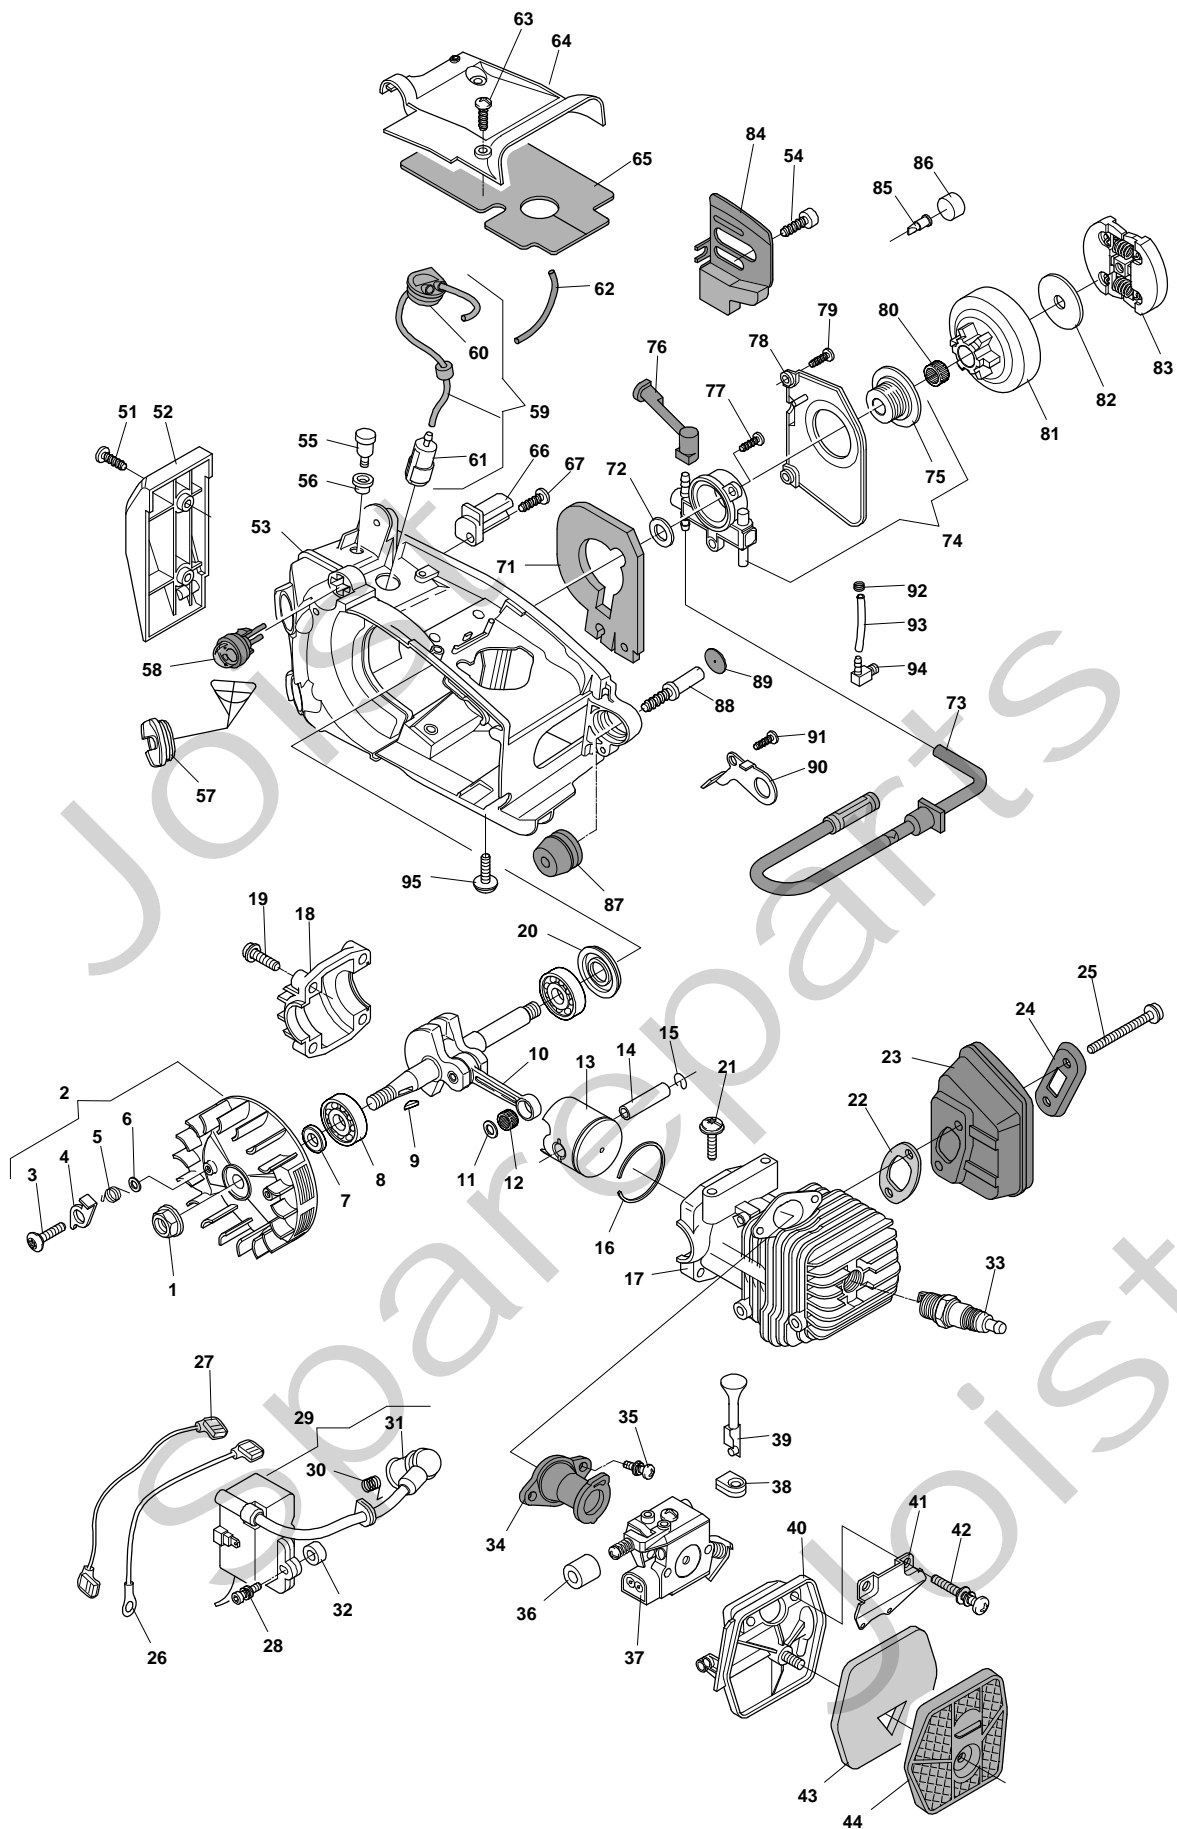

# Genuine Spare Parts

---

**SPR 280**

## SPR 280 - Model Year 2010

Pos. Fig.	Antal Quantity	Art No Part No	Benämning	Description	Anmärkning Notes
66	1	6995180	Kedjestopp	Chain Guard	
67	1	6995179	Skruv	Screw	
71	1	6995204	Packning	Gasket	
72	1	6995223	Bricka	Washer	
73	1	6995191	Oljefilter m.rör	Filter Intank Assy With Pipe	
74	1	32387			
75	1	6995222	Skruvhylsa	Female Screw	
76	1	6995205	Rör	Tube	
77	2	6995008	Skruv	Screw	
78	1	6995206	Pumplock	Cover Pump	
79	2	23878008/0	Skruv	Screw	
80	1	6995230	Nållager	Needle Bearing	
81	1	6995176	Kopplingshjul	"Drum Ass'Y, Clutch 3/8""	
81	1	6995178	Kopplingshjul	"Drum Ass'Y, Clutch 1/4""	
82	1	6995203	Bricka	Sprocket Washer	
83	1	6995177	Koppling	Clutch Ass.Y	
84	1	6995241	Plåt	Plate	
85	1	6995220	Ventil	Valve	
86	1	6995192	Packning	Gasket	
87	1	23275005/0	Dämpement	Shock Absorber	
88	1	23878007/0	Skruv	Screw	
89	1	23790006/0	Lock	Cap	
90	1	6995219	Klämma	Clamp	
91	1	23878009/0	Skruv	Screw	
92	1	6995231	Slangklämma	Fair Led	
93	1	6995184	Rör	Tube	
94	1	6995235	Rörförbindning	Tube Connection	
95	1	6995181	Skruv	Screw	
-	1	323878075/0	Skruvhylsa	Female Screw	
-	1	383594507/0	Oljepump	Oil Pump Assy	