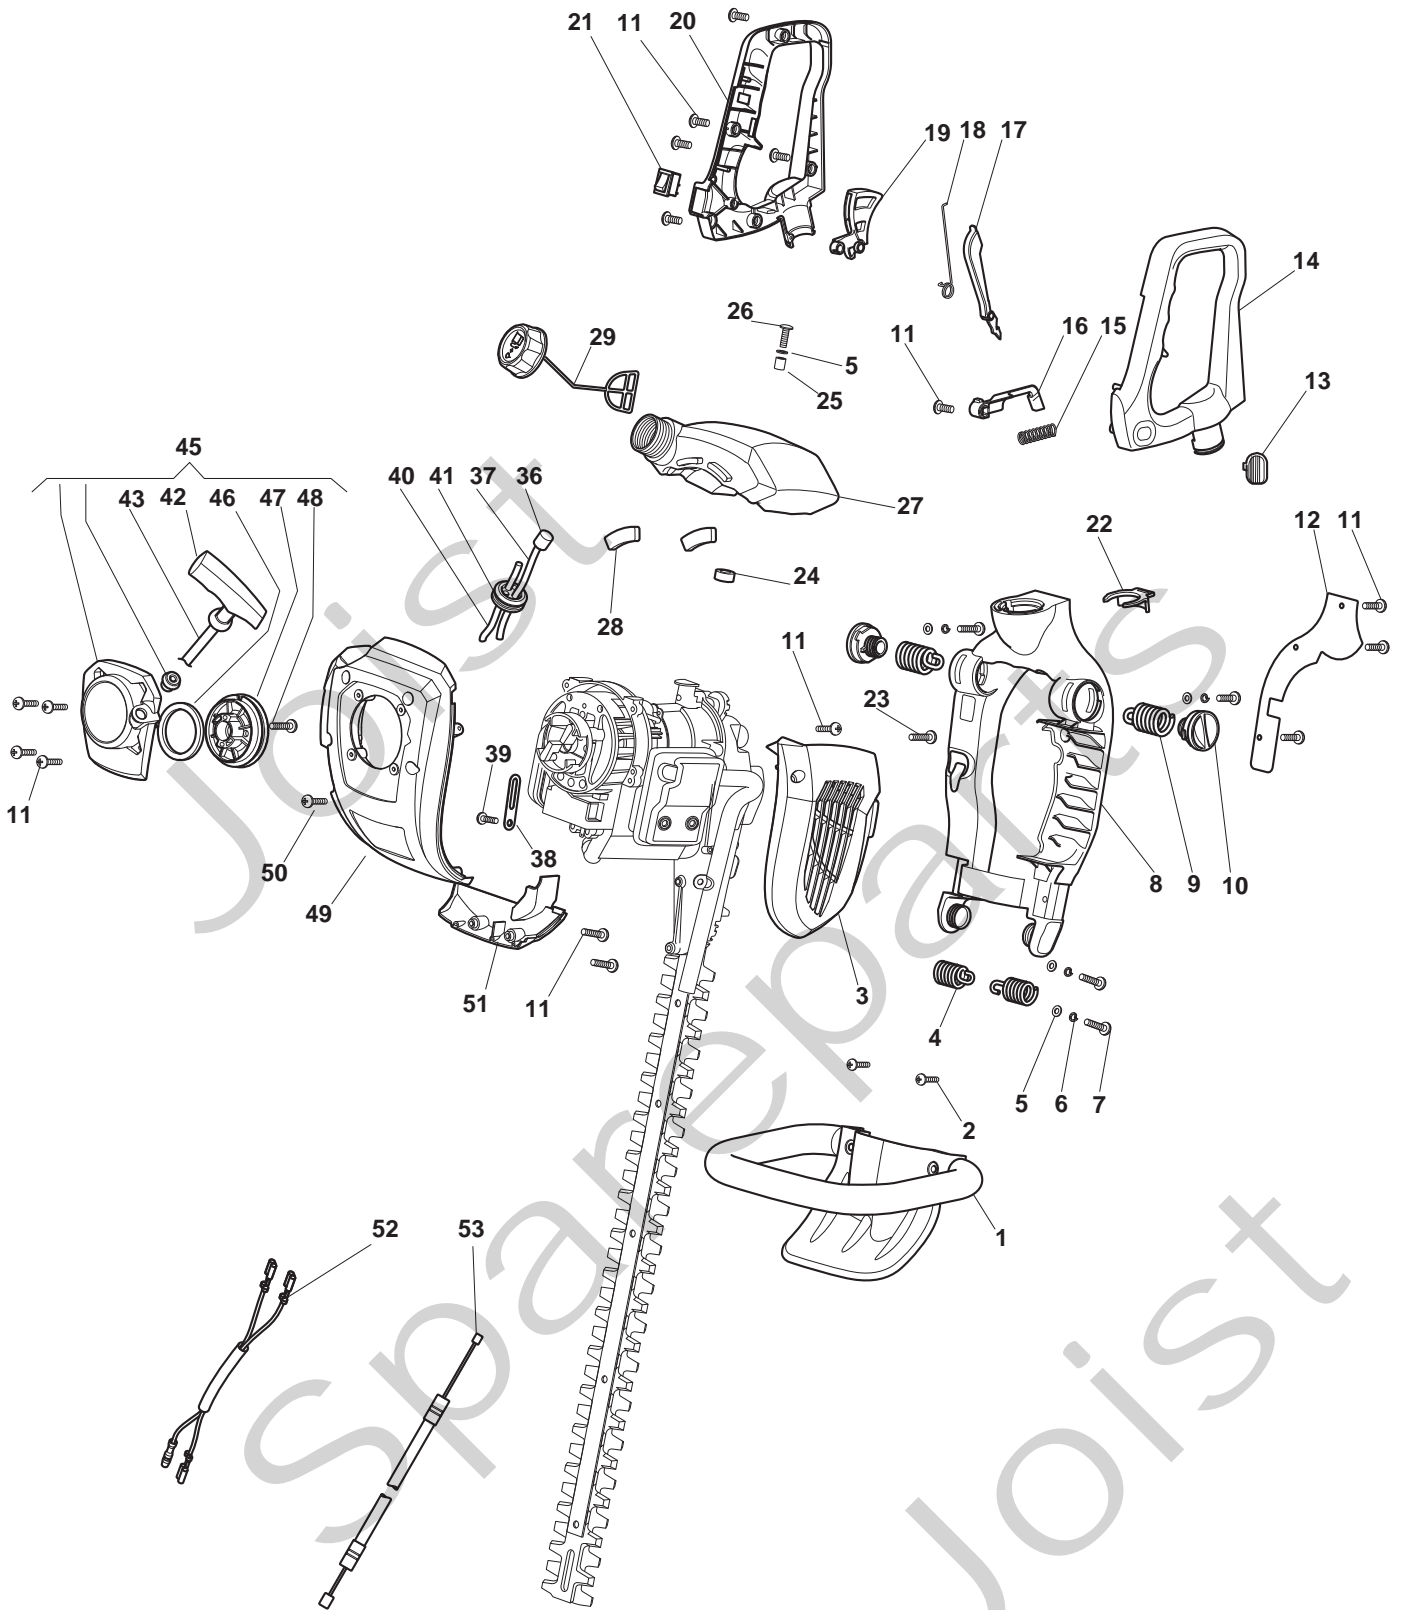

Position	Part No.	Q.Ty	Description
1	123300014/0	1	Fore Handle
2	123878121/0	2	Screw
3	118801428/0	1	Muffler Cover, Yellow
4	123430606/0	2	Spring
5	123657022/0	5	Washer
6	123657017/0	4	Spring Washer
7	123878120/0	4	Screw
8	123784008/0	1	Case
9	123430607/0	2	Spring
10	123790023/0	2	Cap, Black
10	118801431/0	2	Cap, Grey
11	123878121/0	16	Screw
12	123109588/0	1	Cover
13	118801432/0	1	Knob
14	123700065/0	1	Left Handgrip
15	118801433/0	1	Spring
16	123315099/0	1	Lever
17	118801434/0	1	Safety Lever, Black
18	123430609/0	1	Spring
19	118801436/0	1	Throttle Lever, Black
20	123700066/0	1	Right Handgrip
21	123303007/0	1	Screw
22	123202008/0	1	Retainer
23	123878115/0	2	Screw
24	123657023/0	1	Grommet
25	123044223/0	1	Bush
26	123878124/0	1	Screw
27	118801438/0	1	Tank
28	123275031/0	2	Grommet
29	118801439/0	1	Fuel Cap
36	183520009/0	1	Intake Filter
37	123867028/0	1	Tube
38	1232940080	1	Plate
39	123878122/0	1	Screw
40	123867029/0	1	Tube
41	123275032/0	1	Grommet
42	118801440/0	1	Starter Handle
43	123234007/0	1	Starter Cord
45	118801449/0	1	Starter Ass.Y ,Black
46	123430610/0	1	Starter Spring
47	123604013/0	1	Starter Pulley
48	112728445/0	1	Screw
49	118801441/0	1	Engine Cover, Yellow
50	112735654/0	4	Screw
51	118801444/0	1	Engine Cover, Yellow
52	183065030/0	1	Spark Plug Cable
53	118801447/0	1	Wire Ass.Y