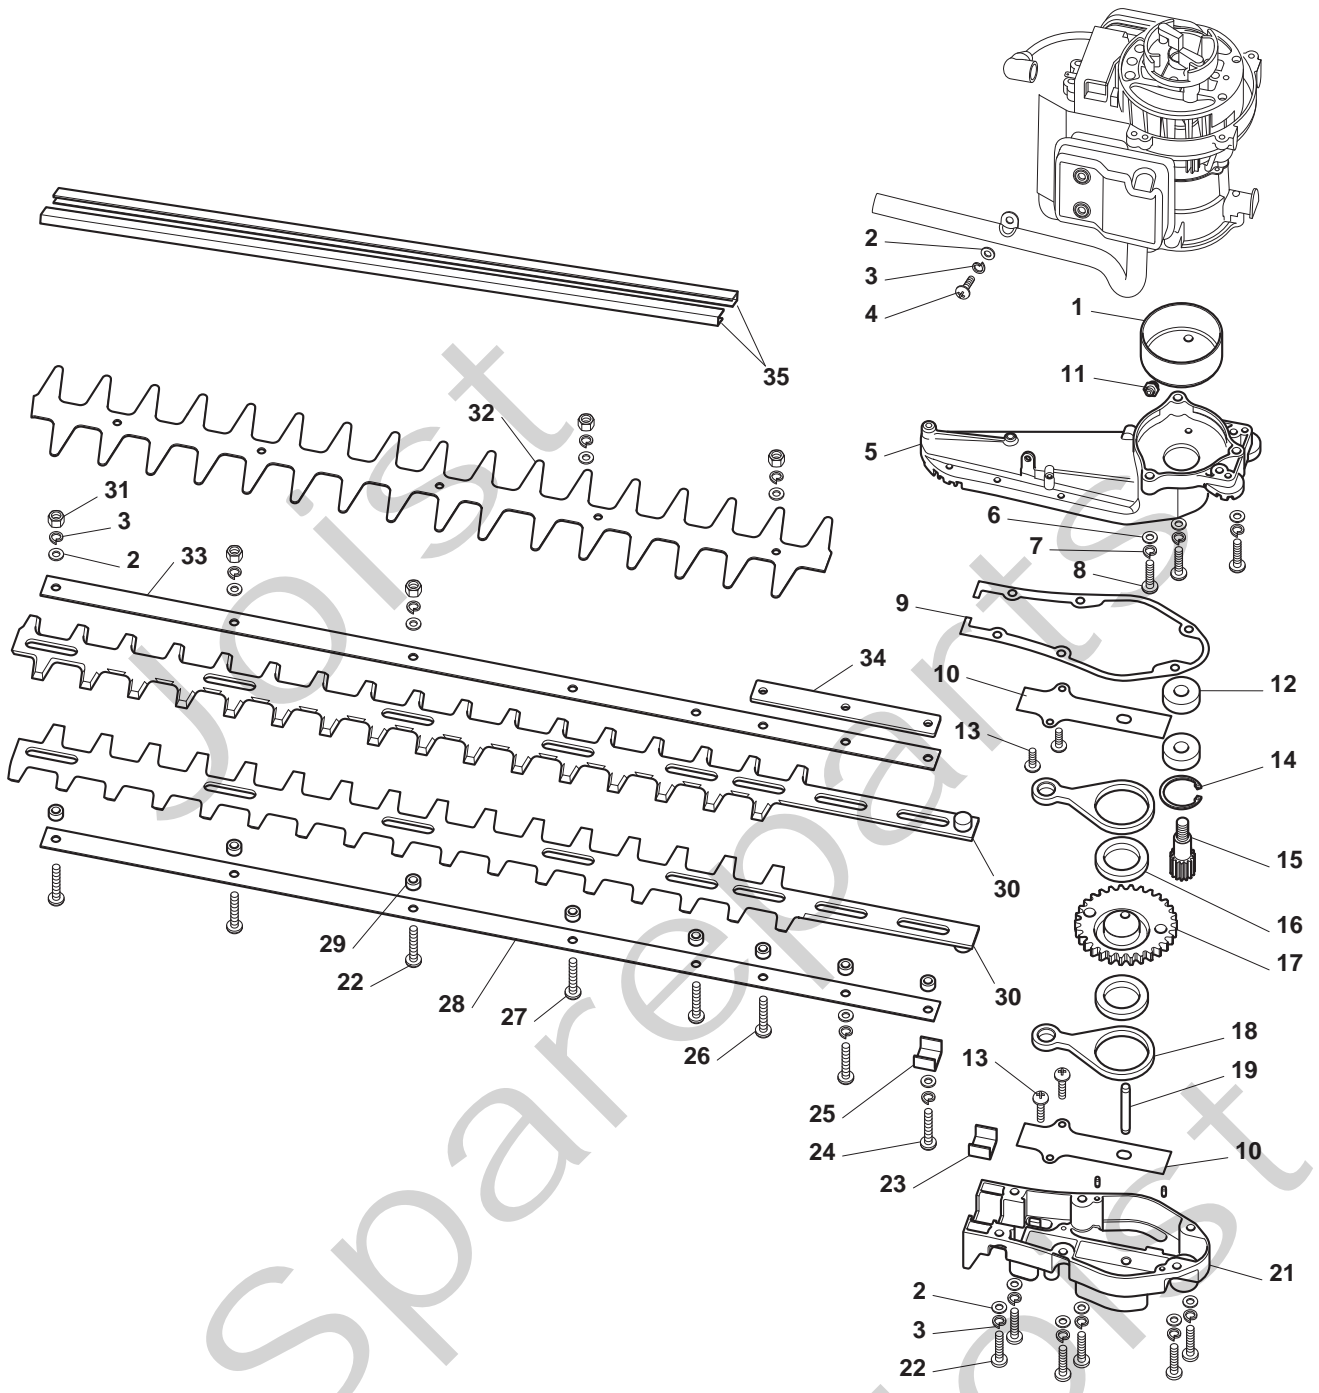

Position	Part No.	Q.Ty	Description
1	123050010/0	1	Clutch Drum
2	123657013/0	15	Washer
3	123657017/0	15	Spring Washer
4	123878117/0	2	Screw
5	123685022/0	1	Upper Case
6	123657013/0	4	Washer
7	123657017/0	3	Spring Washer
8	123878081/0	3	Screw
9	123280082/0	1	Crankcase Gasket
10	123208418/0	2	Spacer
11	112379520/0	1	Grease Dispenser
12	114215222/0	2	Bearing
13	123878117/0	4	Screw
14	112610003/0	1	Snap Ring
15	123570052/0	1	Pinion
16	114215222/0	2	Bearing
17	123664000/0	1	Sprocket
18	123041502/0	2	Connecting Rod
19	123753003/0	1	Pin
21	123685023/0	1	Lower Case
22	123878081/0	9	Screw
23	123280083/0	1	Shoe
24	123878118/0	2	Screw
25	123208419/0	1	Plate
26	123878110/0	1	Screw
27	123878113/0	2	Screw
28	123294006/0	1	Blade Holder
29	123044222/0	8	Bush
30	123305004/0	2	Blade
31	123120014/0	6	Nut
32	123600081/0	1	Blade Guard
33	123294007/0	1	Blade Holder
34	123208420/0	1	Bracket
35	123085002/0	1	Blade Cover