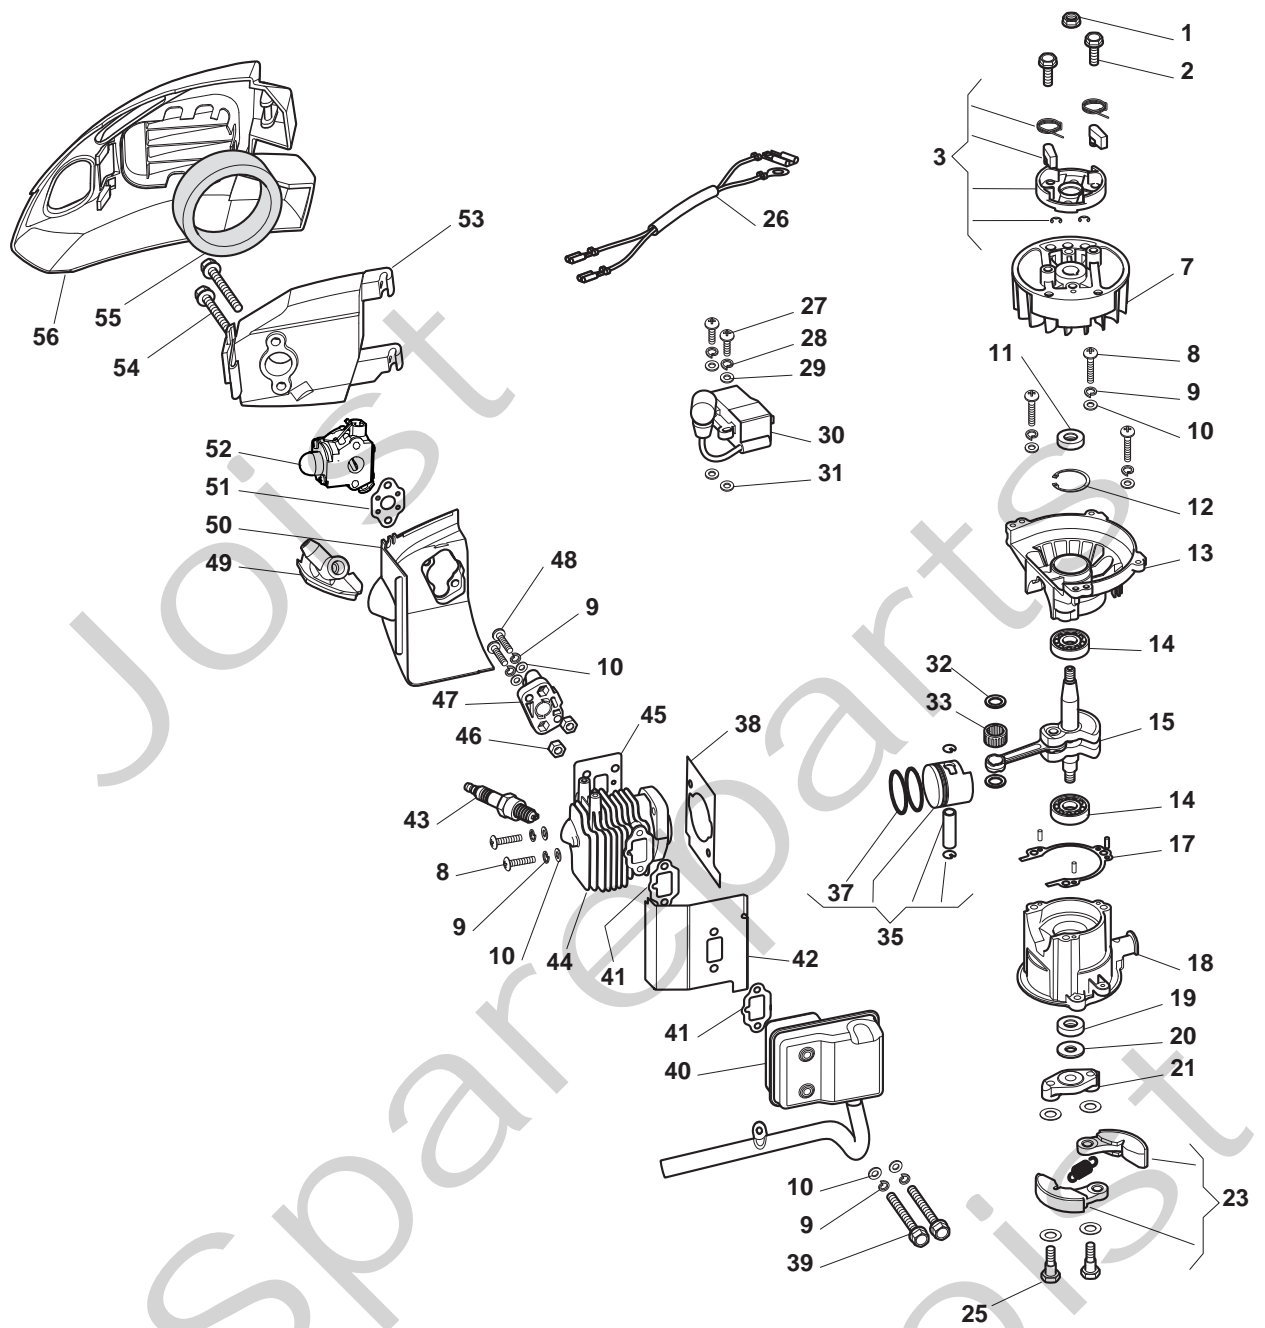

Position	Part No.	Q.Ty	Description
1	123120012/0	1	Screw
2	123878109/0	2	Screw
3	183082003/0	2	Starter Cup
7	123880014/0	1	Flywheel
8	123878081/0	5	Screw
9	123657017/0	9	Spring Washer
10	123657013/0	9	Washer
11	119035164/0	1	Seal Ring
12	112610003/0	1	Snap Ring
13	123685020/0	1	Crank Case
14	114215222/0	2	Bearing
15	123020033/0	1	Crankshaft
16	123753003/0	3	Pin
17	123280077/0	1	Crankcase Gasket
18	123685021/0	1	Crank Case
19	119035165/0	1	Seal Ring
20	123657019/0	1	Washer
21	123445268/0	1	Clutch-Mass Guide Plate
23	183215010/0	1	Clutch Ass.Y
25	123878111/0	2	Screw
26	123065045/0	1	Spark Plug Cable
27	123878081/0	2	Screw
28	123657013/0	2	Washer
29	123657017/0	2	Spring Washer
30	123044016/0	1	Ignition Ass'Y
31	123160063/0	2	Bushing
32	123652505/0	2	Washer
33	123235008/0	1	Needle Bearing
35	183590007/0	2	Piston Assy
37	123204016/0	2	Piston Ring
38	123280078/0	1	Cylinder Gasket
39	123878081/0	2	Screw
40	183740020/0	1	Muffler
41	123280079/0	2	Gasket
42	123600078/0	1	Guard
43	3210024	1	Spark Plug
44	123071023/0	1	Cylinder
45	123280080/0	1	Gasket
46	123120013/0	2	Nut
47	118801419/0	1	Intake Manifold
48	112789195/0	2	Screw
49	118801420/0	1	Spark Plug Cover
50	123600080/0	1	Cylinder Cover
51	118801421/0	1	Carburetor Gasket
52	118801422/0	1	Carburettor
53	118801423/0	1	Air Cleaner Base
54	123878114/0	2	Screw
55	118801424/0	1	Air Filter
56	118801425/0	1	Air Cleaner Cover, Yellow