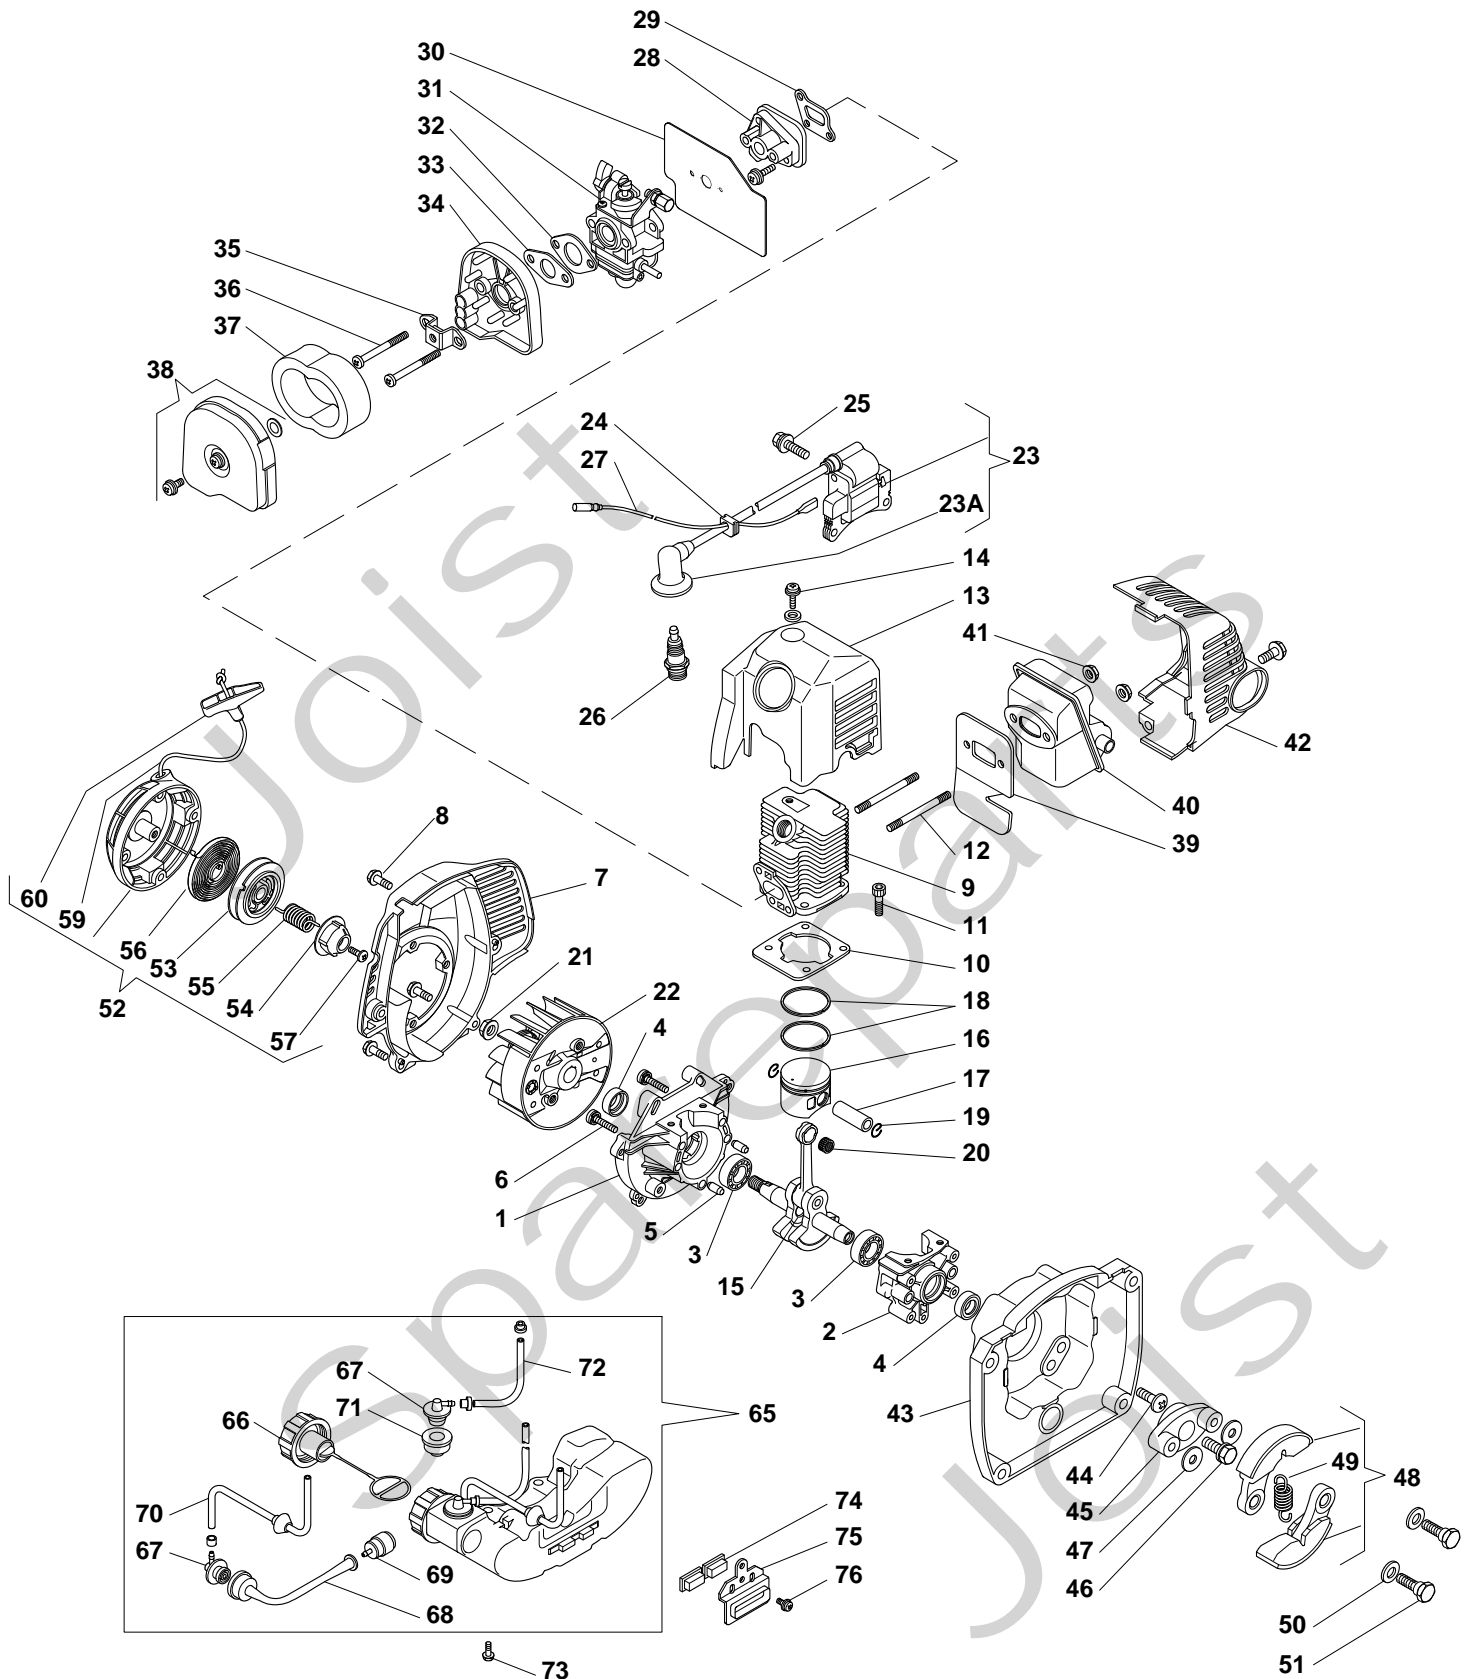

Pos. Fig.	Antal Quantity	Art No Part No	Benämning	Description	Anmärkning Notes
1	1	123685014/0	Vevhus	Crank Case	
2	1	123685015/0	Vevhus	Crank Case	
3	2	114215220/0	Kullager	Bearing	
4	2	119035160/0	Tätningssring	Seal Ring	
5	2	123753002/0	Centrerstift	Centring Pin	
6	3	123878066/0	Skruv	Screw	
7	1	123107505/0	Kåpa	Engine Cover Yellow	
8	4	123878095/0	Skruv	Screw	
9	1	123071022/0	Cylinder	Cylinder	
10	1	123280069/0	Cylinderkåpa	Cylinder Gasket	
11	4	123878096/0	Skruv	Screw	
12	1	123106032/0	Cylinderkåpa-gul	Engine Cover Yellow	
12	2	123878061/0	Stud Skruv	Double-Screw Bolt	
14	1	123878097/0	Skruv	Screw	
15	1	123020031/0	Vevaxel	Crankshaft	
16	1	123590013/0	Kolv	Piston	
17	1	123760001/0	Kolvbult	Piston Pin	
18	2	123204015/0	Kolvring	Piston Ring	
19	2	123202002/0	Låsring	Washer, Piston Pin	
20	1	123235003/0	Nållager	Needle Bearing	
21	1	123120005/0	Mutter	Nut	
22	1	123880013/0	Svänhjul	Flywheel Ass.Y	
23A	1	123053002/0	Tändstiftshatt	Spark Plug Cover	
23	1	183044002/0	Elektron kspole	Ignition Ass'Y	
24	1	123275029/0	Hylsa	Grommet	
25	2	123878064/0	Skruv	Screw	
26	1	3210024	Tändstift	Spark Plug	
27	1	123065044/0	Jordkabel	Earth Cable	
28	1	123073517/0	Insugningsrör	Intake Manifold	
29	1	123280070/0	Packning	Intake Manif-Gasket	
30	1	123280071/0	Packning	Intake-Carb Gasket	
31	1	123054035/0	Förgasare	Carburettor	
32	1	123208413/0	Distans	Spacer	
33	1	123280072/0	Tätningssring	Gasket	
34	1	123040004/0	Luftfilterstöd	Air Cleaner Base	
35	1	123208414/0	Deflektor	Steam	
36	2	123878098/0	Skruv	Screw	
37	1	123220016/0	Luftfilter	Air Filter	
38	1	183090014/0	Luftfilterlock	Filter Cover	
39	1	123280073/0	Tätningssring	Gasket	
40	1	183740019/0	Ljuddämpare	Muffler	
41	2	123120011/0	Mutter	Nut	
42	1	123600076/0	Ljuddämparskydd	Muffler Shield, Yellow	
43	1	123208416/0	Fläns	Flange	
44	4	123878099/0	Skruv	Screw	
45	1	123445264/0	Ledplåt	Clutch-Mass Guide Plate	
46	1	123878100/0	Skruv	Screw	
47	2	123657015/0	Bricka	Washer	
48	1	183215009/0	Koppling kpl	Clutch Ass.Y	
49	1	123430600/0	Fjäder	Spring	
50	2	123657016/0	Bricka	Washer	
51	2	123878101/0	Skruv	Screw	
52	1	183058039/0	Start kpl	Starter Ass.Y	
53	1	123604012/0	Linhjul	Starter Pulley	
54	1	123445265/0	Plåt	Plate	
55	1	123430601/0	Fjäder	Spring	
56	1	123430602/0	Startfjäder	Spring	
57	1	123878102/0	Skruv	Screw	
59	1	123234006/0	Startsnöre	Starter Cord	
60	1	123300007/0	Starthandtag	Starter Handle	
65	1	183733008/0	Bränsletank kpl	Kit Fuel Tank	
66	1	183790008/0	Tanklock	Fuel Cap Ass.Y	
67	2	123650006/0	Gummihylsa	Grommet	
68	1	123867025/0	Rör	Fuel Line	
69	1	183520004/0	Bränslefilter	Intake Filter	
70	1	123867026/0	Braänsleslang	Tube