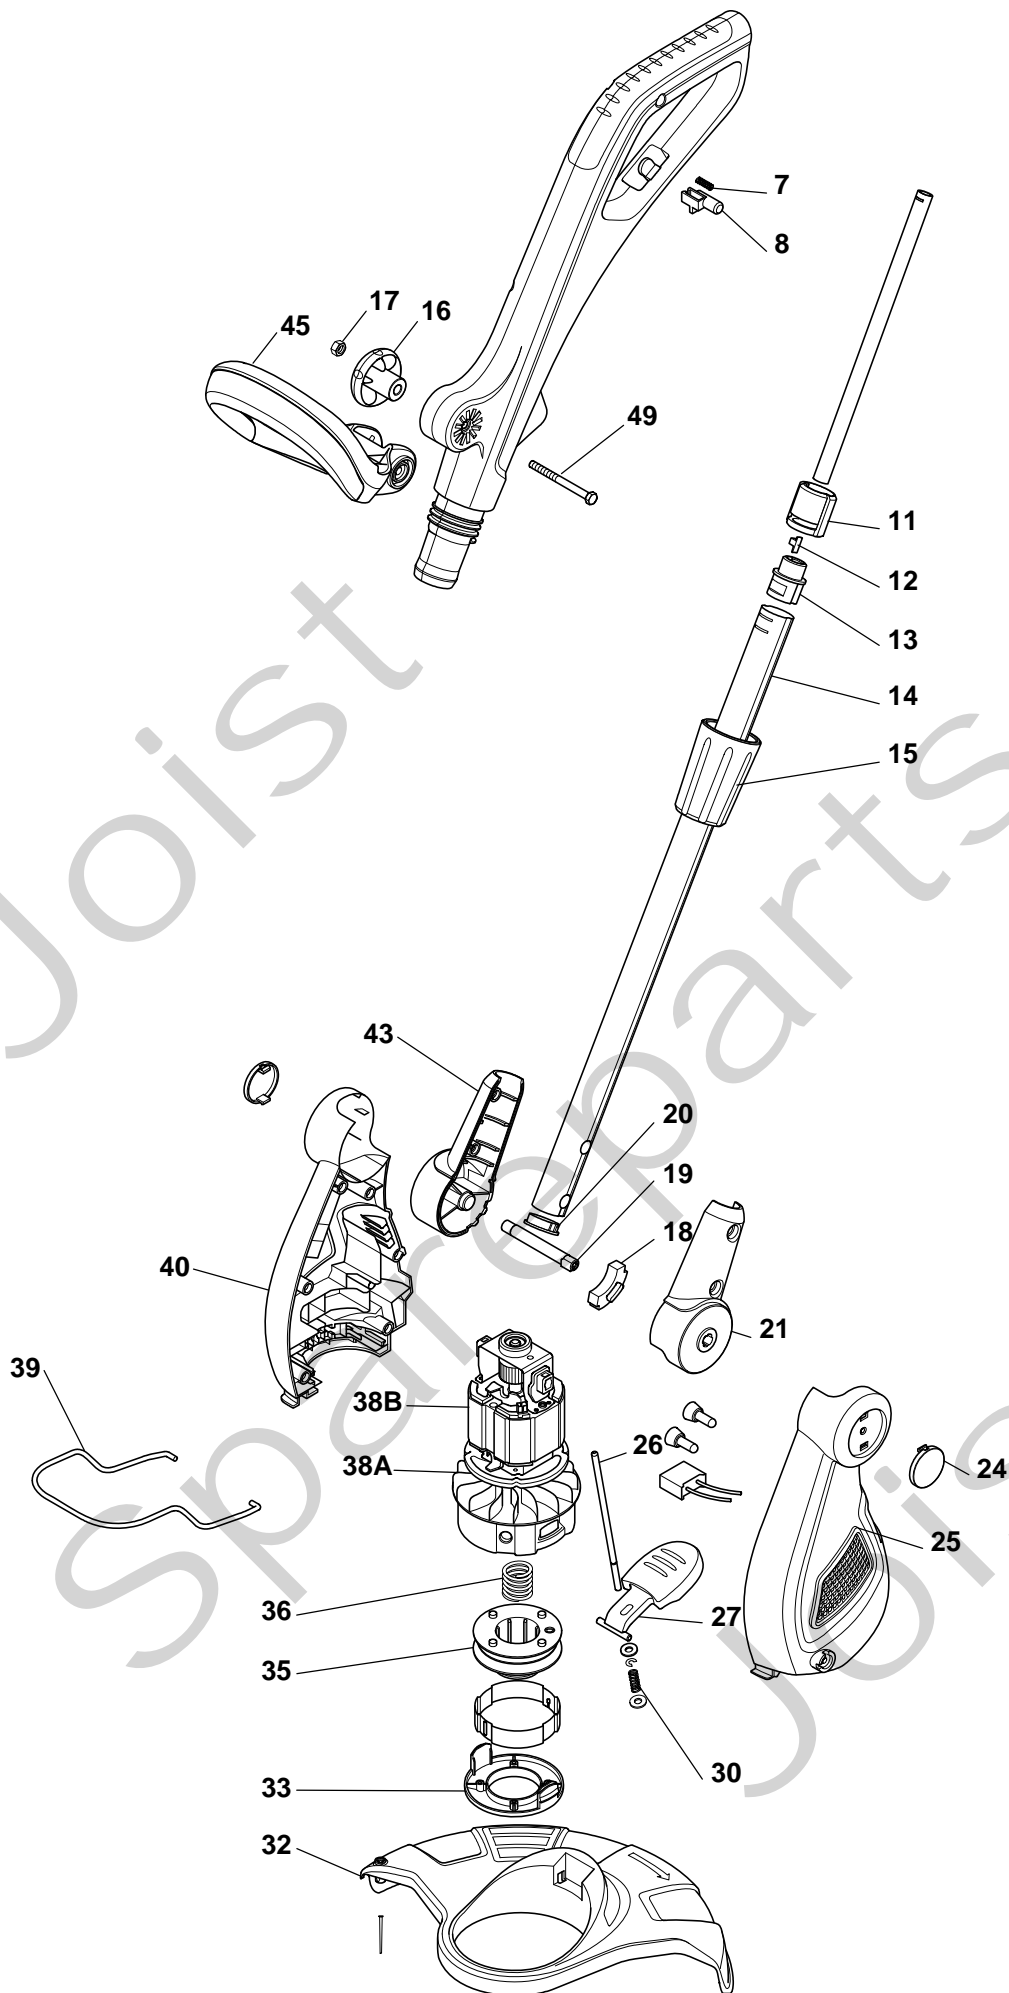

Genuine Spare Parts

www.stiga.com

SGT 600 Model Year 2011

- Use GLOBAL GARDEN PRODUCT Genuine Spare Parts specified in the parts list for repair and/or replacement.
- The contents described in the parts list may change due to improvement.
- The drawings of the spare parts are only indicative and might not represent the part in question exactly.
- The indications "right" - "left" - "front" - "rear" refer to the position of the operator when using the machine.
- When placing orders of parts for repair and/or replacement, make sure that the illustrated parts list is the one applying to the machine's year of manufacture, as shown on the identification plate attached to the machine.

SGT 600

Pos. Fig.	Antal Quantity	Art No Part No	Benämning	Description	Anmärkning Notes
7	1	118800546/0	Fjäder	Spring	
8	1	118800547/0	Knap	Button	
11	1	118800548/0	Bussning	Bush	
12	1	118800549/0	Hållare	Retainer	
13	1	118800550/0	Bussning	Bush	
14	1	118800551/0	Styre-underdel	Handle, Lower Part	
15	1	118800552/0	Ringmutter	Ring Nut, External	
16	1	118800545/0	Knopp	Knob	
17	1	12292100/0	Mutter	Nut	
18	1	118800535/0	Guide	Guide	
19	1	118800534/0	Stift	Pin	
20	1	118800553/0	Packning	Oil Seal	
21	1	118800554/0	Skydd	Case	
24	2	118800555/0	Lock	Cap	
25	1	118800556/0	Skydd	Case	
26	1	118800557/0	Vevaxel	Shaft	
27	1	118800536/0	Bromspedal	Pedal	
30	1	118800537/0	Fjäder	Spring	
32	1	118800558/0	Stänkskydd	Safety Cover Ass.Y	
33	1	118800561/0	Skydd	Lower Guard	
35	1	1911-9126-01	Skärhuvud kpl	Cutting Line Assy	
36	1	118800563/0	Fjäder	Spring	
38b	1	118800539/0	Elmotor	Motor	
38a	1	118800540/0	Fläkt	Fan Motor	
39	1	118800538/0	Stötfångare	Protection	
40	1	118800559/0	Skydd	Right Housing	
43	1	118800560/0	Skydd	Right Rotation Body	
45	1	118800543/0	Handtag	Secondary Handle	
49	1	2112100	Skruv	Screw	