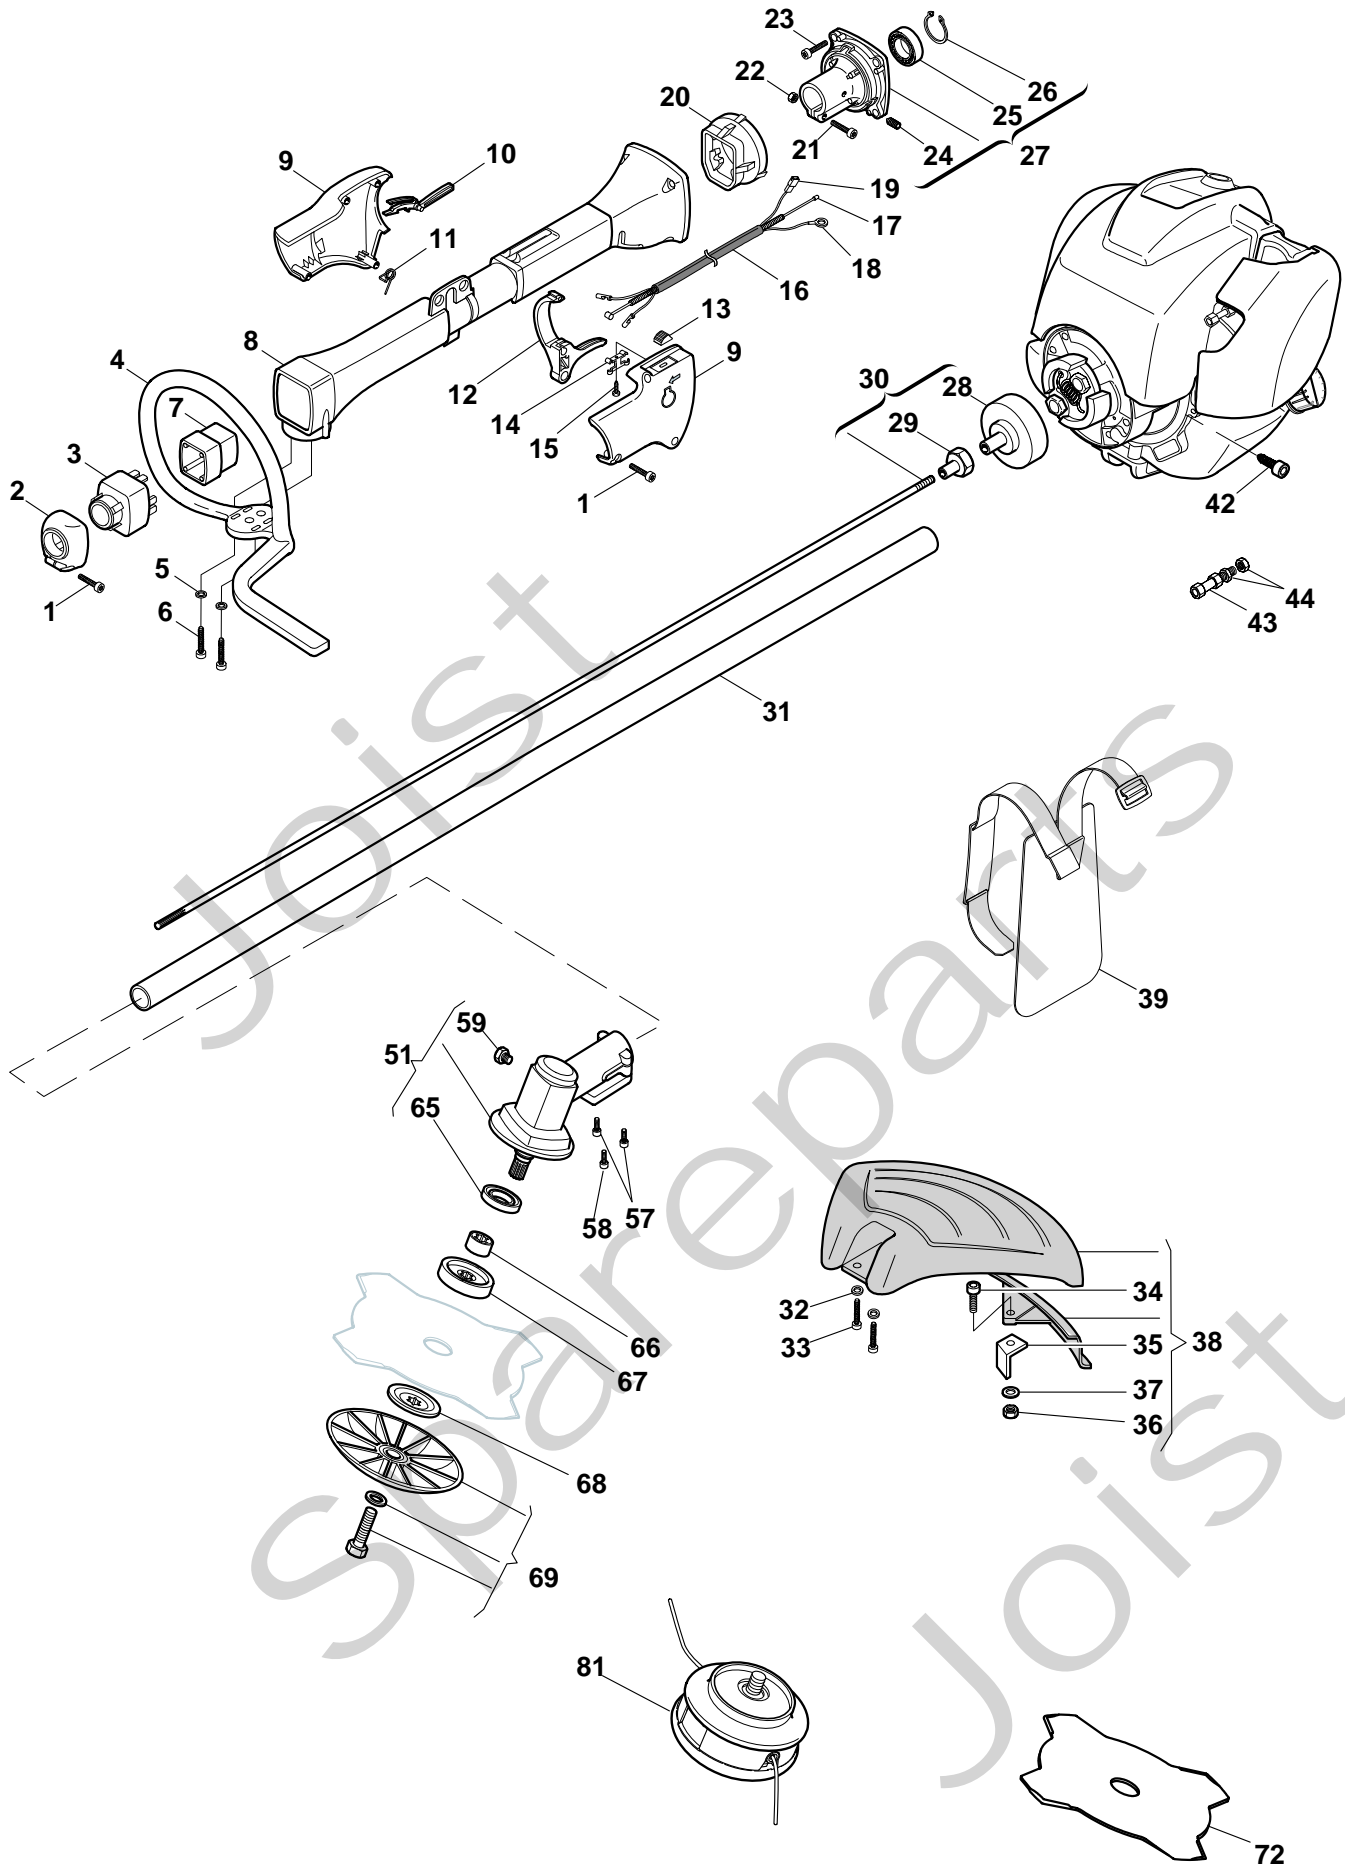

SB 435 H

Pos. Fig.	Antal Quantity	Art No Part No	Benämning	Description	Anmärkning Notes
1	4	2123030	Skruv	Screw	
2	1	3750330	Stöd-främre	Front Housing Support	
3	1	3744290	Vibrationsdämpare-fr.	Front Shock Absorber	
4	1	4563560	Handtag-främre	Front Handle	
5	2	2312150	Bricka	Washer	
6	2	2123140	Skruv	Screw	
7	1	3750340	Reduktionsdistans	Front Step-Down Spacer	
8	1	4563531	Transmissionshus	Transmission Housing	
9	1	8563540	Handtagshalvor	Handgrip Housing Couple	
10	1	3743630	Säkerhetsspärr	Safety Lever	
11	1	3654490	Fjäder Arm Gaswire	Spring	
12	1	3743620	Gasreglage	Throttle Lever	
13	1	3749270	Stoppknapp	Stop Knob	
14	1	3612710	Stopplatta	Stop Plate	
15	1	2123070	Skruv	Screw	
16	1	3786200/1	Kabelhö je	Wire Sheath	
17	1	23066005/0	Gaswire	Wire Ass.Y	
18	1	23065009/0	Jordkabel	Earth Cable (Black)	
19	1	23065008/0	Kabel-röd	Coil-Switch Cable (Red)	
20	1	3744300	Vibrationsdämpare-ba	Rear Shock Absorber	
21	1	2135150	Skruv	Screw	
22	1	2432030	Mutterschraube (Flex)	Nut (Flex)	
23	4	2135160	Skruv	Screw	
24	1	2126050	Skruv	Screw	
25	1	3112170	Kullager	Bearing	
26	1	3353080	Låsring	Ring	
27	1	3L8520990/3	Transm.nav	Transmission Hub Ass.Y Ø 26	
28	1	4121861/1	Kopplingshjul	Clutch	
29	1	3642191	Lagernav	Bearing Hub	
30	1	4251400	Transmissionsaxel	Trans.Shaft Assy	
31	1	4251204	Drivaxelrör	Transmission Pipe Ass.Y	
32	2	2312150	Bricka	Washer	
33	2	2135060	Skruv	Screw	
34	1	2135030	Skruv	Screw	
35	1	3615000	Kniv	Line Cutter	
36	1	2432040	Mutter	Nut	
37	1	2312150	Bricka	Washer	
38	1	3L8563570/1	Skyddskåpa	Safety Cover Ass.Y (Incl.43-46)	
39	1	4253460	Sele	Harness Mod.31	
42	1	2135020	Skruv	Screw	
43	1	3630600/1	Kabe justering	Throttle Cable Adjuster	
44	2	2412090	Mutter	Nut	
51	1	4252780/1	Snäckväxel kpl	Gear Case Assy [Ø26]	
57	2	2135050	Skruv	Screw	
58	1	2653090	Skruv	Screw	
59	1	2653460	Skruv	Screw	
65	1	3121170	Tätningssring	Oil Seal	
66	1	3641700/1	Krage	Collar	
67	1	3641640	Ringmutter-övre	Upper Ring Nut	
68	1	3612640	Ringmutter-nedre	Lower Ring Nut	
69	1	4560610	Stabilisator kpl	Stabilizer	
70	1	2321230	Bricka	Washer	
71	1	2653170	Skruv	Screw	
72	1	4611880	Röjklinga	4 Teeth 25 Cm	
81	1	4353240/1	Skärhuvud kpl	2 Hedges Nylon Head