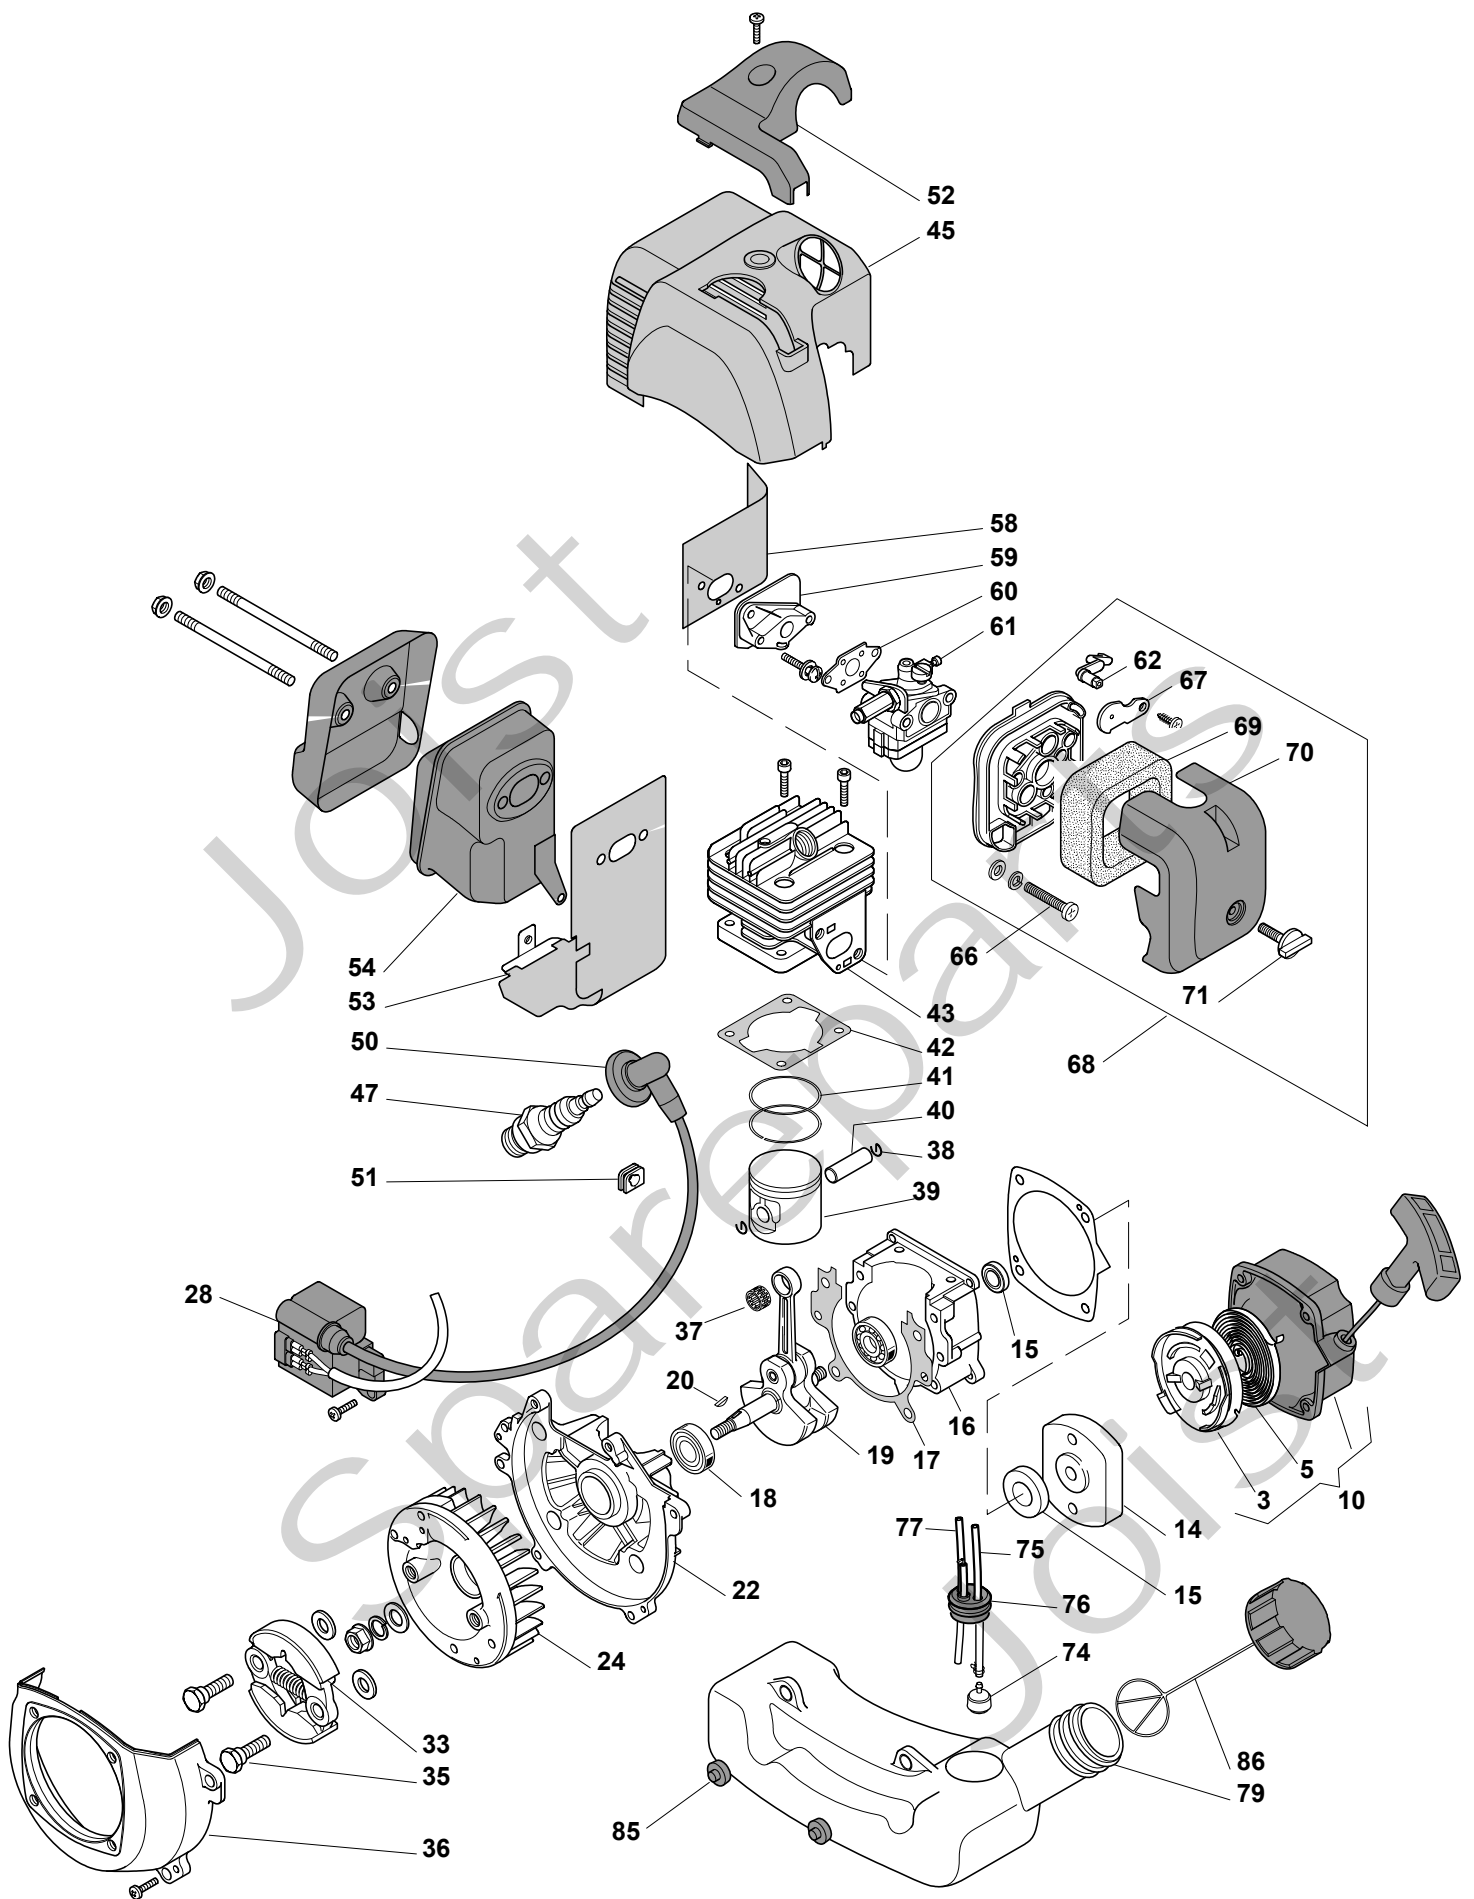

ST 26 J - Model Year 2011

Pos. Fig.	Antal Quantity	Art No Part No	Benämning	Description	Anmärkning Notes
2	1	123604006/0	Linhjul	Starter Pulley	
4	1	123430584/0	Startfjäder	Spring	
10	1	183058031/0	Start kpl	Starter Ass.Y	
14	1	183082002/1	Star kopp	Starter Cup Ass.Y	
15	2	119035159/0	Tätningring	Seal Ring	
16	1	123685024/0	Vevhus	Crank Case	
17	1	123280046/0	Packning	Gasket	
18	2	114215218/0	Kullager	Ball Bearing	
19	1	123020024/0	Vevaxel	Crankshaft	
20	1	123072002/0	Kil	Key	
22	1	123685025/0	Vevhus	Crank Case	
24	1	123880010/0	Svånghjul	Flywheel	
27	1	112154200/0	Mutter	Nut	
28	1	123044017/0	Elektronikspole	Electronic Coil	
32	1	123430582/0	Fjäder	Spring	
33	2	123400002/0	Koppling	Clutch Unit	
35	2	123878057/0	Skruv	Screw	
36	1	123208421/0	Transm.stödhus	Transm.Support Case	
37	1	123235006/0	Nållager	Needle Bearing	
38	2	123202005/0	Låsring	Washer, Piston Pin	
39	1	123590007/0	Kolv	Piston	
40	1	123760005/0	Kolvbult	Piston Pin	
41	2	123204009/0	Kolvring	Piston Ring	
42	1	123280044/0	Cylinderkåpa	Cylinder Gasket	
43	1	123071021/0	Cylinder	Cylinder	
45	1	123087023/0	Cylinderkåpa	Cylinder Cover Yellow	
47	1	3210024	Tändstift	Spark Plug	
50	1	123053002/0	Tändstiftshatt	Spark Plug Cover	
51	1	123275023/0	Hylsa	Grommet	
52	1	123109551/0	Tändstiftshatt	Cover, Spark Plug	
53	1	123280042/0	Packning	Gasket	
54	1	183740021/0	Ljuddämpare	Muffler	
58	1	123280084/0	Packning	Intake Manif-Gasket	
59	1	123073519/0	Insugningsrör	Intake Manifold	
60	1	123280059/0	Packning	Intake-Carb Gasket	
61	1	123054025/1	Förgasare	Carburettor	
62	1	123315089/0	Chokearm	Choke Lever	
66	2	2132160	Skruv	Screw	
67	1	123190000/0	Arm	Shutter	
68	1	183220003/0	Luftfilter	Air Filter	
69	1	123220011/0	Luftfilter	Air Filter	
70	1	123090026/0	Luftfilterlock	Air Cleaner Cover	
71	1	123878056/0	Knopp	Knob	
72	1	123784009/0	Fäste	Support	
73	1	123275033/0	Gummihylsa	Grommet	
74	1	183520005/0	Bränslefilter	Intake Filter	
75	1	123867030/0	Rör	Tube	
76	1	123275021/0	Gummihylsa	Grommet	
77	1	123867031/0	Rör	Tube	
79	1	123733002/0	Bränsletank kpl	Kit Fuel Tank	
85	2	123280060/0	Gummihylsa	Grommet	
86	1	183790009/0	Tanklock	Fuel Cap Assy