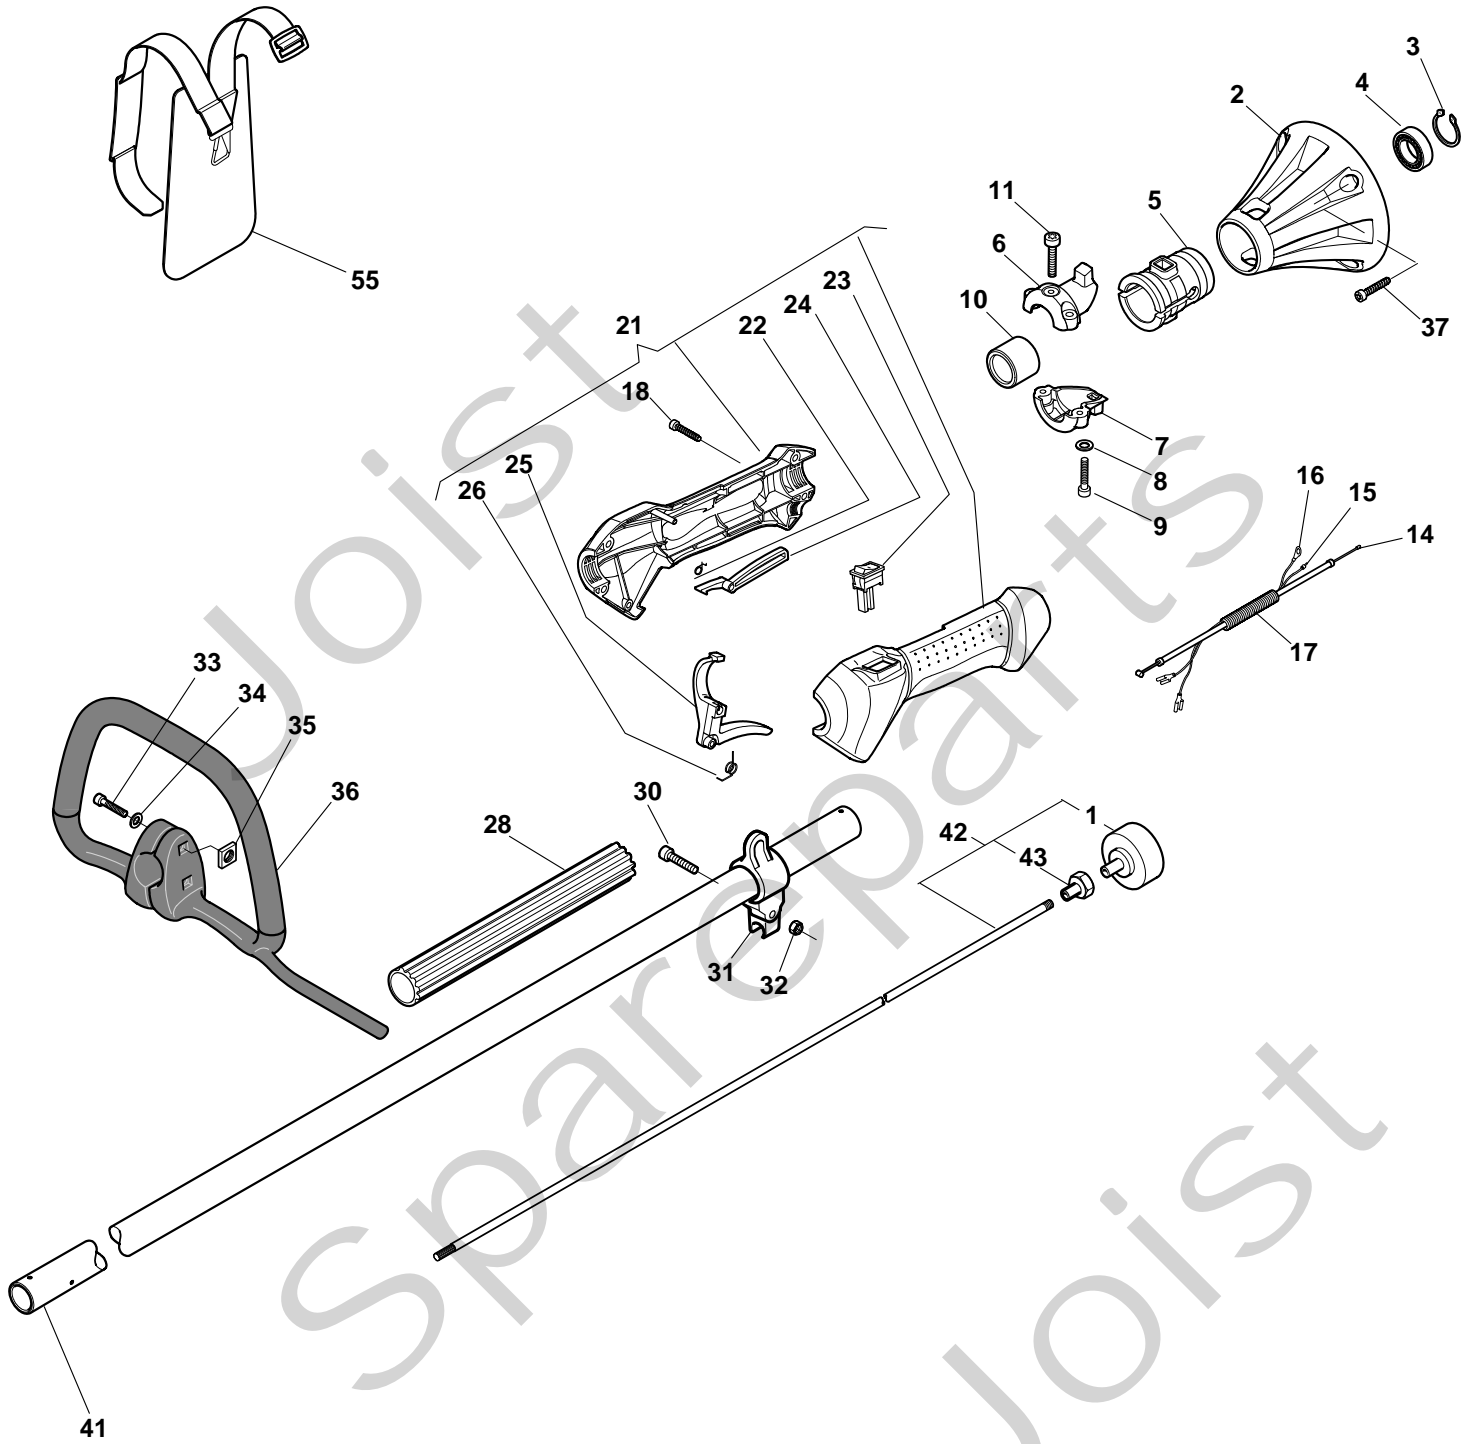

Pos. Fig.	Antal Quantity	Art No Part No	Benämning	Description	Anmärkning Notes
1	1	4121861/1	Kopplingshjul	Clutch	
2	1	323782007/0	Transmissionsstöd	Support Trasm.Assy	
3	1	3353080	Låsring	Ring	
4	1	3112170	Kullager	Bearing	
5	1	323275018/0	Gummihylsa	Grommet	
6	1	323720002/0	Stöd	Support	
7	1	323720003/0	Stöd	Support	
8	2	2370050	Bricka	Washer	
9	2	2135030	Skruv	Screw	
10	1	323044218/0	Bussning	Bushing	
11	1	2135010	Skruv	Screw	
14	1	123066016/0	Gaswire	Wire Ass.Y	
15	1	23065000/0	Kabel	Coil-Switch Cable	
16	1	23065014/0	Jordkabel	Earth Cable	
17	1	23290000/0	Kabelhölje	Wire Sheath	
18	4	123878055/0	Skruv	Screw	
21	1	383300020/0	Handtag	Handle Ass.Y	
22	1	3654300	Fjäder	Spring	
23	1	3210970	Brytare	Stop Switch	
24	1	323315075/0	Säkerhetsspärr	Safety Lever	
25	1	323315074/0	Gasreglage	Throttle Lever	
26	1	3654270/1	Fjäder Arm Gaswire	Spring	
28	1	23170000/0	Distans	Spacer	
30	1	2135040	Skruv	Screw	
31	1	23780000/0	Batteristöd	Harness Support	
32	1	2412030	Mutter	Nut	
33	2	2135050	Skruv	Screw	
34	2	2312090	Bricka	Washer	
35	2	2461030	Mutter	Nut	
36	1	23300001/0	Handtag-främre	Front Handle	
37	4	2132110	Skruv	Screw	
41	1	383869069/0	Drivaxelrör	Transmission Pipe Ass.Y	
42	1	4251400	Transmissionsaxel	Trans.Shaft Assy	
43	1	3642191	Lagernav	Bearing Hub	
51	1	4253460	Sele	Harness Mod.31