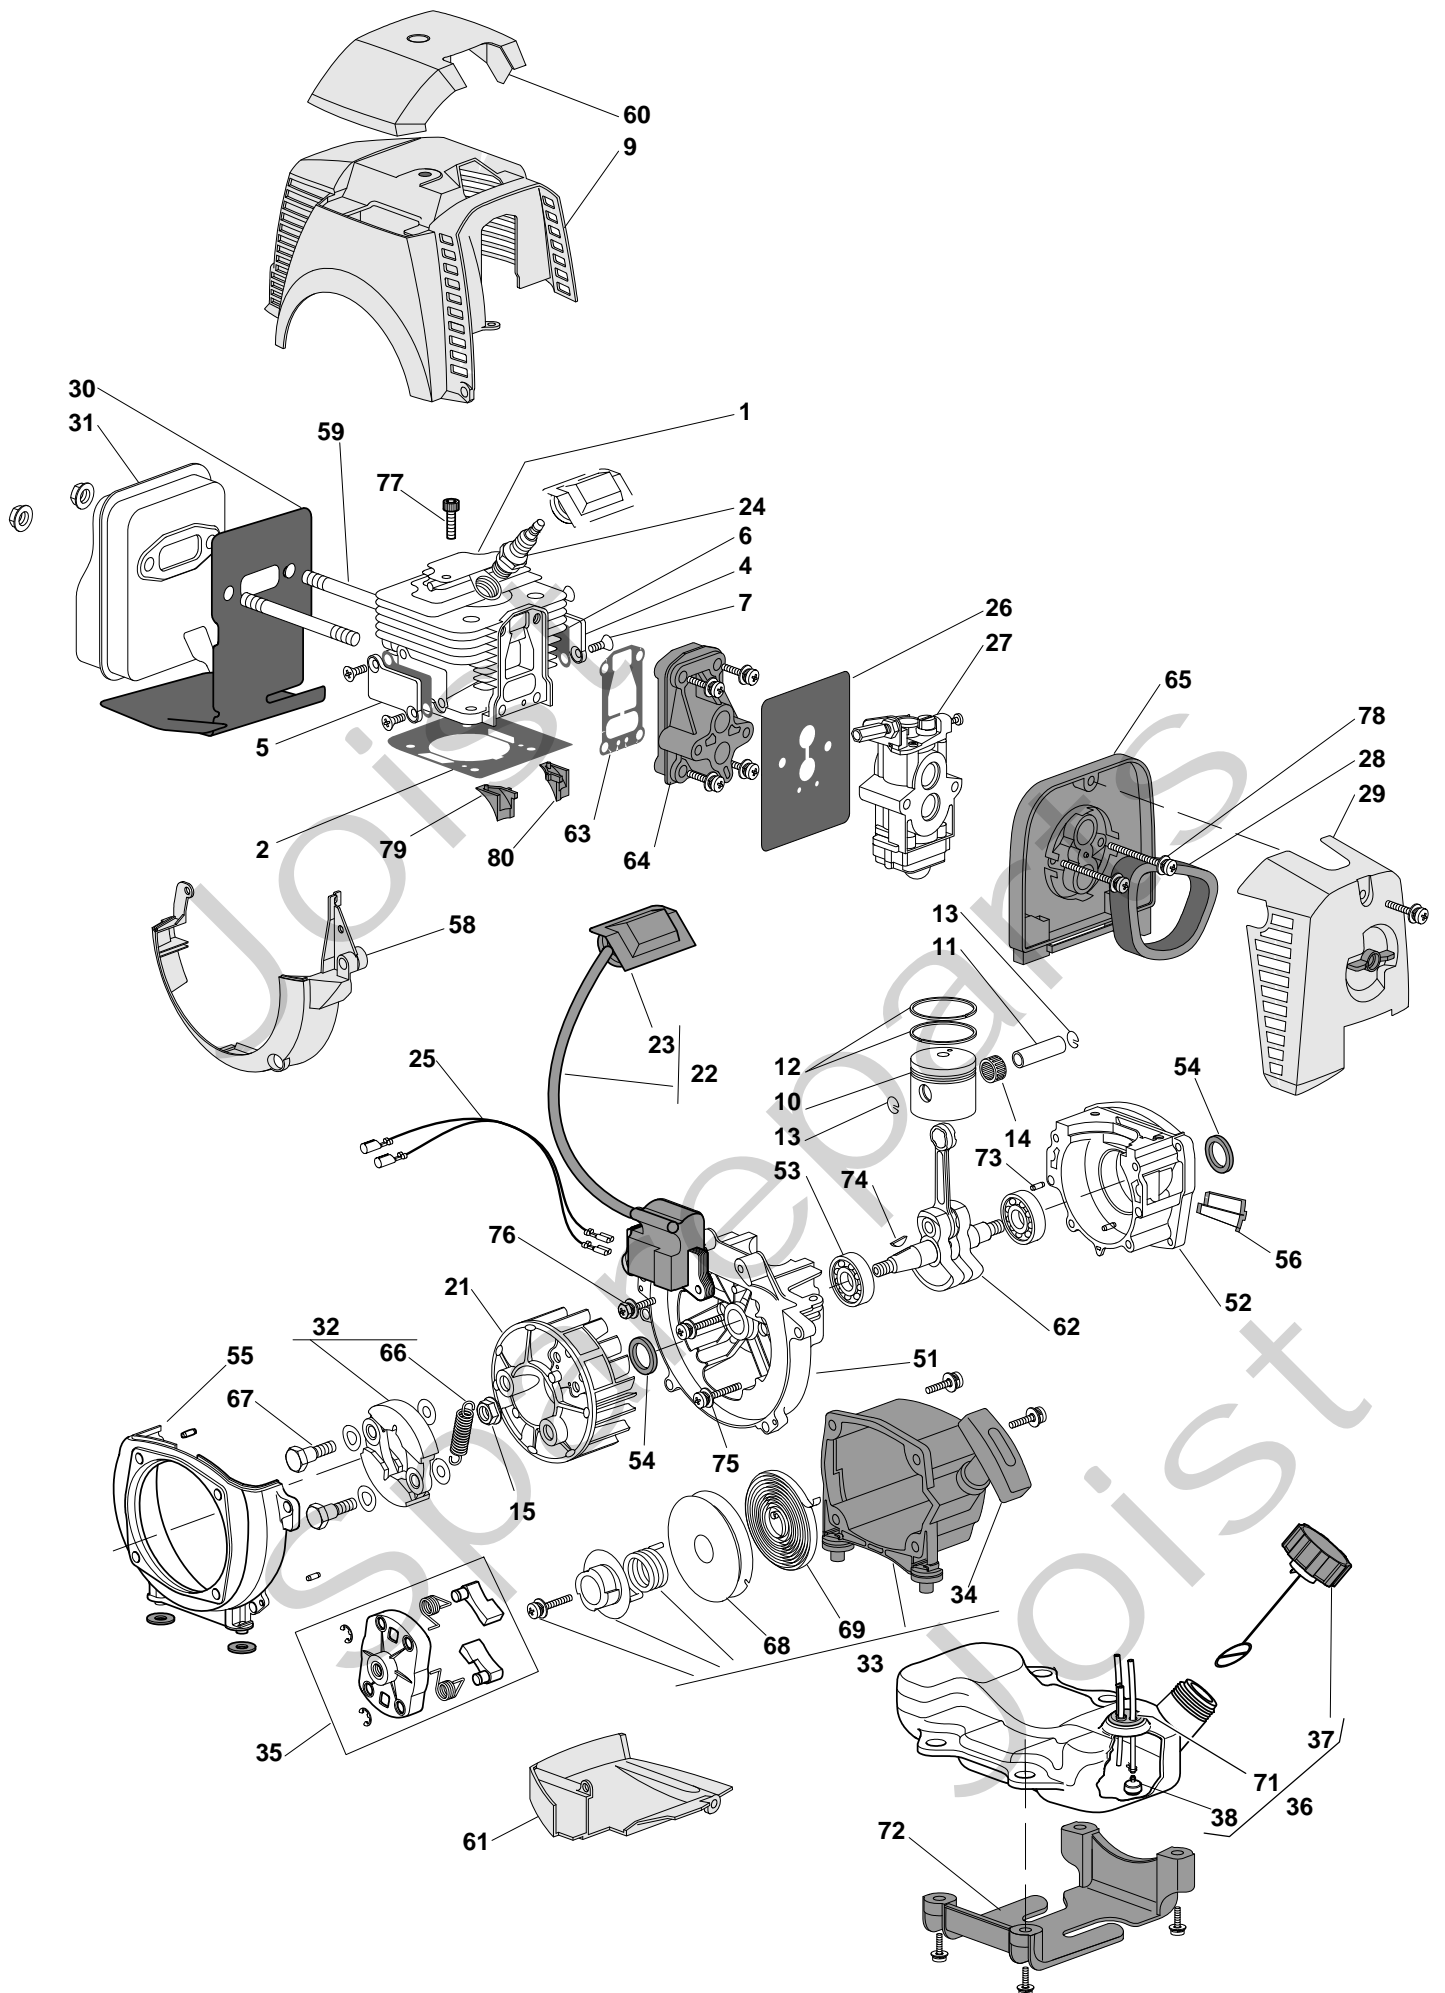

Pos. Fig.	Antal Quantity	Art No Part No	Benämning	Description	Anmärkning Notes
1	1	123071011/0	Cylinder	Cylinder	
2	1	123280050/0	Cylinderkåpa	Cylinder Gasket	
4	1	123109555/0	Kåpa	Cover	
5	1	123109556/0	Kåpa	Cover	
6	2	123280032/0	Packning	Gasket	
7	4	123878054/0	Skruv	Screw	
9	1	323106020/0	Motorlucka	Yellow Cylinder Cover	
10	1	123590005/0	Kolv	Piston	
11	1	123760002/0	Kolvbult	Piston Pin	
12	2	123204006/0	Kolvring	Piston Ring	
13	2	123202003/0	Låsring	Washer, Piston Pin	
14	1	123235004/0	Nållager	Needle Bearing	
15	1	123120005/0	Mutter	Nut	
21	1	123880006/0	Svängjul	Flywheel	
22	1	123044013/0	Elektron kspole	Electronic Coil	
23	1	323053003/0	Tändstiftshatt	Spark Plug Cover	
24	1	3210024	Tändstift	Spark Plug	
25	1	183065029/0	Jordkabel	Earth Cable	
26	1	123280033/0	Packning	Intake-Carb Gasket	
27	1	123054030/0	Förgasare	Carburettor	
28	1	123220009/0	Luftfilter	Air Filter	
29	1	183090009/0	Luftfilterkåpa	Filter Cover, Yellow	
30	1	123280029/0	Packning	Gasket	
31	1	183740014/0	Ljuddämpare	Muffler	
32	1	183215006/0	Koppling kpl	Clutch Ass.Y	
33	1	183058035/0	Start kpl	Starter Ass.Y	
34	1	123300007/0	Starthandtag	Starter Handle	
35	1	123082003/0	Startkopp	Starter Cup Ass.Y	
36	1	183733006/0	Bränsletank	Fuel Tank Ass.Y	
37	1	183790008/0	Tanklock	Fuel Cap Ass.Y	
38	1	183520004/0	Bränslefilter	Intake Filter	
51	1	123685007/0	Vevhus	Crank Case	
52	1	123685006/0	Vevhus	Crank Case	
53	2	114215216/0	Kullager	Bearing	
54	2	119035160/0	Tätningring	Seal Ring	
55	1	123208411/0	Transm.stödhus	Transm.Support Case	
56	1	123109560/0	Kåpa	Cover	
58	1	323109535/0	Kåpa	Case, Yellow	
59	2	123878061/0	Stud Skruv	Double-Screw Bolt	
60	1	323109544/0	Tändstiftshatt	Yellow Cover, Spark Plug	
61	1	323600057/0	Skydd	Lower Guard, Yellow	
62	1	123020027/0	Vevaxel	Crankshaft	
63	1	123280052/0	Packning	Intake Manif-Gasket	
64	1	123073510/0	Insugningsrör	Intake Manifold	
65	1	123040002/0	Luftfilterstöd	Air Cleaner Base	
66	1	123430587/0	Fjäder	Spring	
67	2	123878060/0	Skruv	Screw	
68	1	123604009/0	Linhjul	Starter Pulley	
69	1	123430590/0	Startfjäder	Spring	
71	1	123275022/0	Gummitätning	Grommet Ass.Y	
72	1	123784006/0	Skydd	Guard	
73	2	123753002/0	Centrerstift	Centring Pin	
74	1	123072003/0	Vevaxel	Flywheel Key	
75	4	123878066/0	Skruv	Screw	
76	2	123878064/0	Skruv	Screw	
77	4	123878063/0	Skruv	Screw	
78	2	123878065/0	Skruv	Screw	
79	1	123294002/0	Guide	Guide	
80	1	123294003/0	Guide	Guide