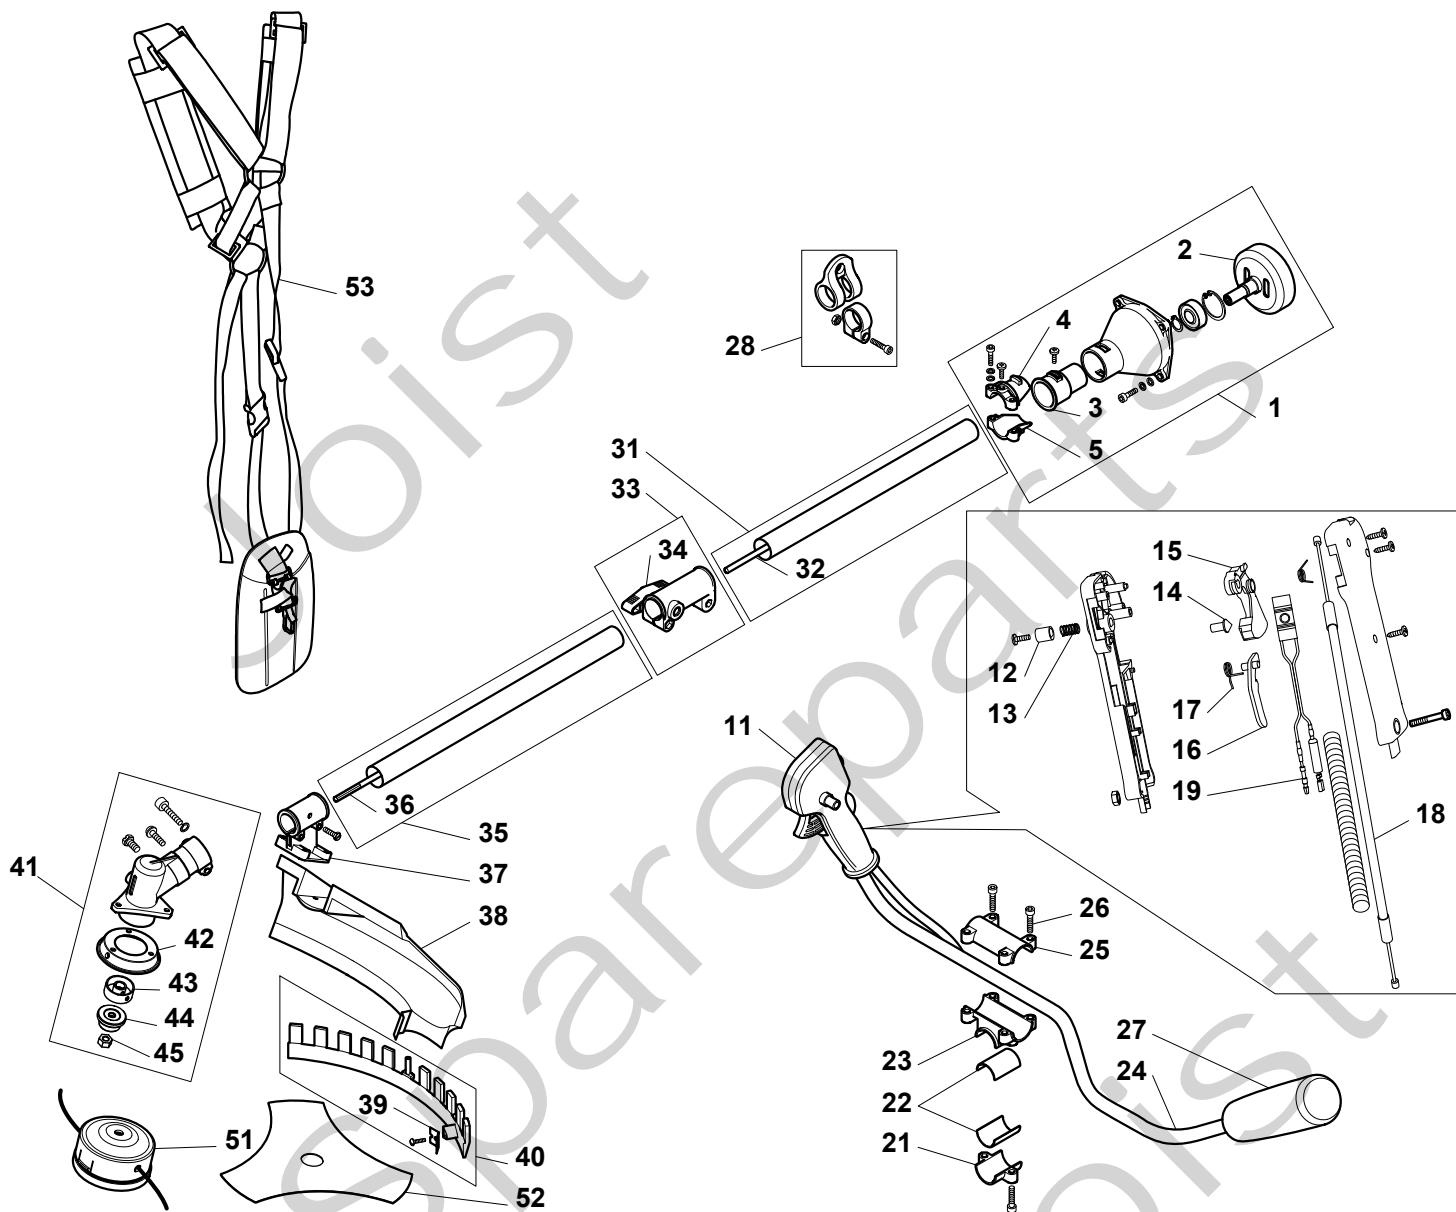

SB 26 JD - Model Year 2011

Pos. Fig.	Antal Quantity	Art No Part No	Benämning	Description	Anmärkning Notes
1	1	183785003/0	Transmissionsstöd	Support Trasm.Assy	
2	1	123050011/0	Kopplingshjul	Drum Ass'Y, Clutch	
3	1	123275036/0	Gummihylsa	Grommet	
4	1	123720005/0	Fäste	Support	
5	1	123720004/0	Fäste	Support	
11	1	183300026/0	Handtag kpl	Handle Ass.Y	
12	1	123593511/0	Tryckring	Button	
13	1	123430613/0	Fjäder	Spring	
14	1	123510100/0	Sprint	Pin	
15	1	123315103/0	Gasreglage	Throttle Lever	
16	1	123315102/0	Säkerhetsspärr	Safety Lever	
17	1	123430614/0	Fjäder	Spring	
18	1	123066025/0	Gaswire	Throttle Cable	
19	1	183303001/0	Brytare	Switch	
21	1	123052002/0	Fäste	Lower Support	
22	2	123655004/0	Reduktion	Reduction	
23	1	123784013/0	Handtagshalvor	Handgrip Support	
24	1	123394000/0	Handtag	Handle	
25	1	123052001/0	Styrfäste-övre	Upper Handgrip Support	
26	4	123878129/0	Skruv	Screw	
27	1	123395054/0	Handtagsgrepp	Left Handle	
28	1	183780002/0	Fäste-sele	Harness Support Ass.Y	
31	1	183869072/0	Drivaxelrör kpl	Assy Transm. Tube+Flex	
32	1	123020035/0	Drivaxel kpl	Trasmission Shaft	
33	1	183260002/0	Axelanslutning	Connecting Head Assy	
34	1	123593510/0	Knopp	Knob	
35	1	183869074/0	Drivaxelrör kpl	Assy Transm. Tube+Flex	
36	1	123020035/0	Drivaxel kpl	Trasmission Shaft	
37	1	123784012/0	Fäste	Support	
38	1	123465007/0	Skyddskåpa	Safety Cover	
39	1	123311013/0	Kniv	Line Cutter	
40	1	183600055/0	Skydd	Guard	
41	1	183820507/0	Snäckväxel kpl	Gear Case Assy	
42	1	123670002/0	Skydd	Guard	
43	1	123250002/0	Ringmutter-övre	Upper Ring Nut	
44	1	123250003/0	Ringmutter-nedre	Lower Ring Nut	
45	1	123120015/0	Mutter	Nut	
51	1	123155009/0	Skärhuvud kpl	2 Hedges Nylon Head	
52	1	123155010/0	Röjklinga	3 Teeth Disc	
53	1	123046005/0	Sele	Harness