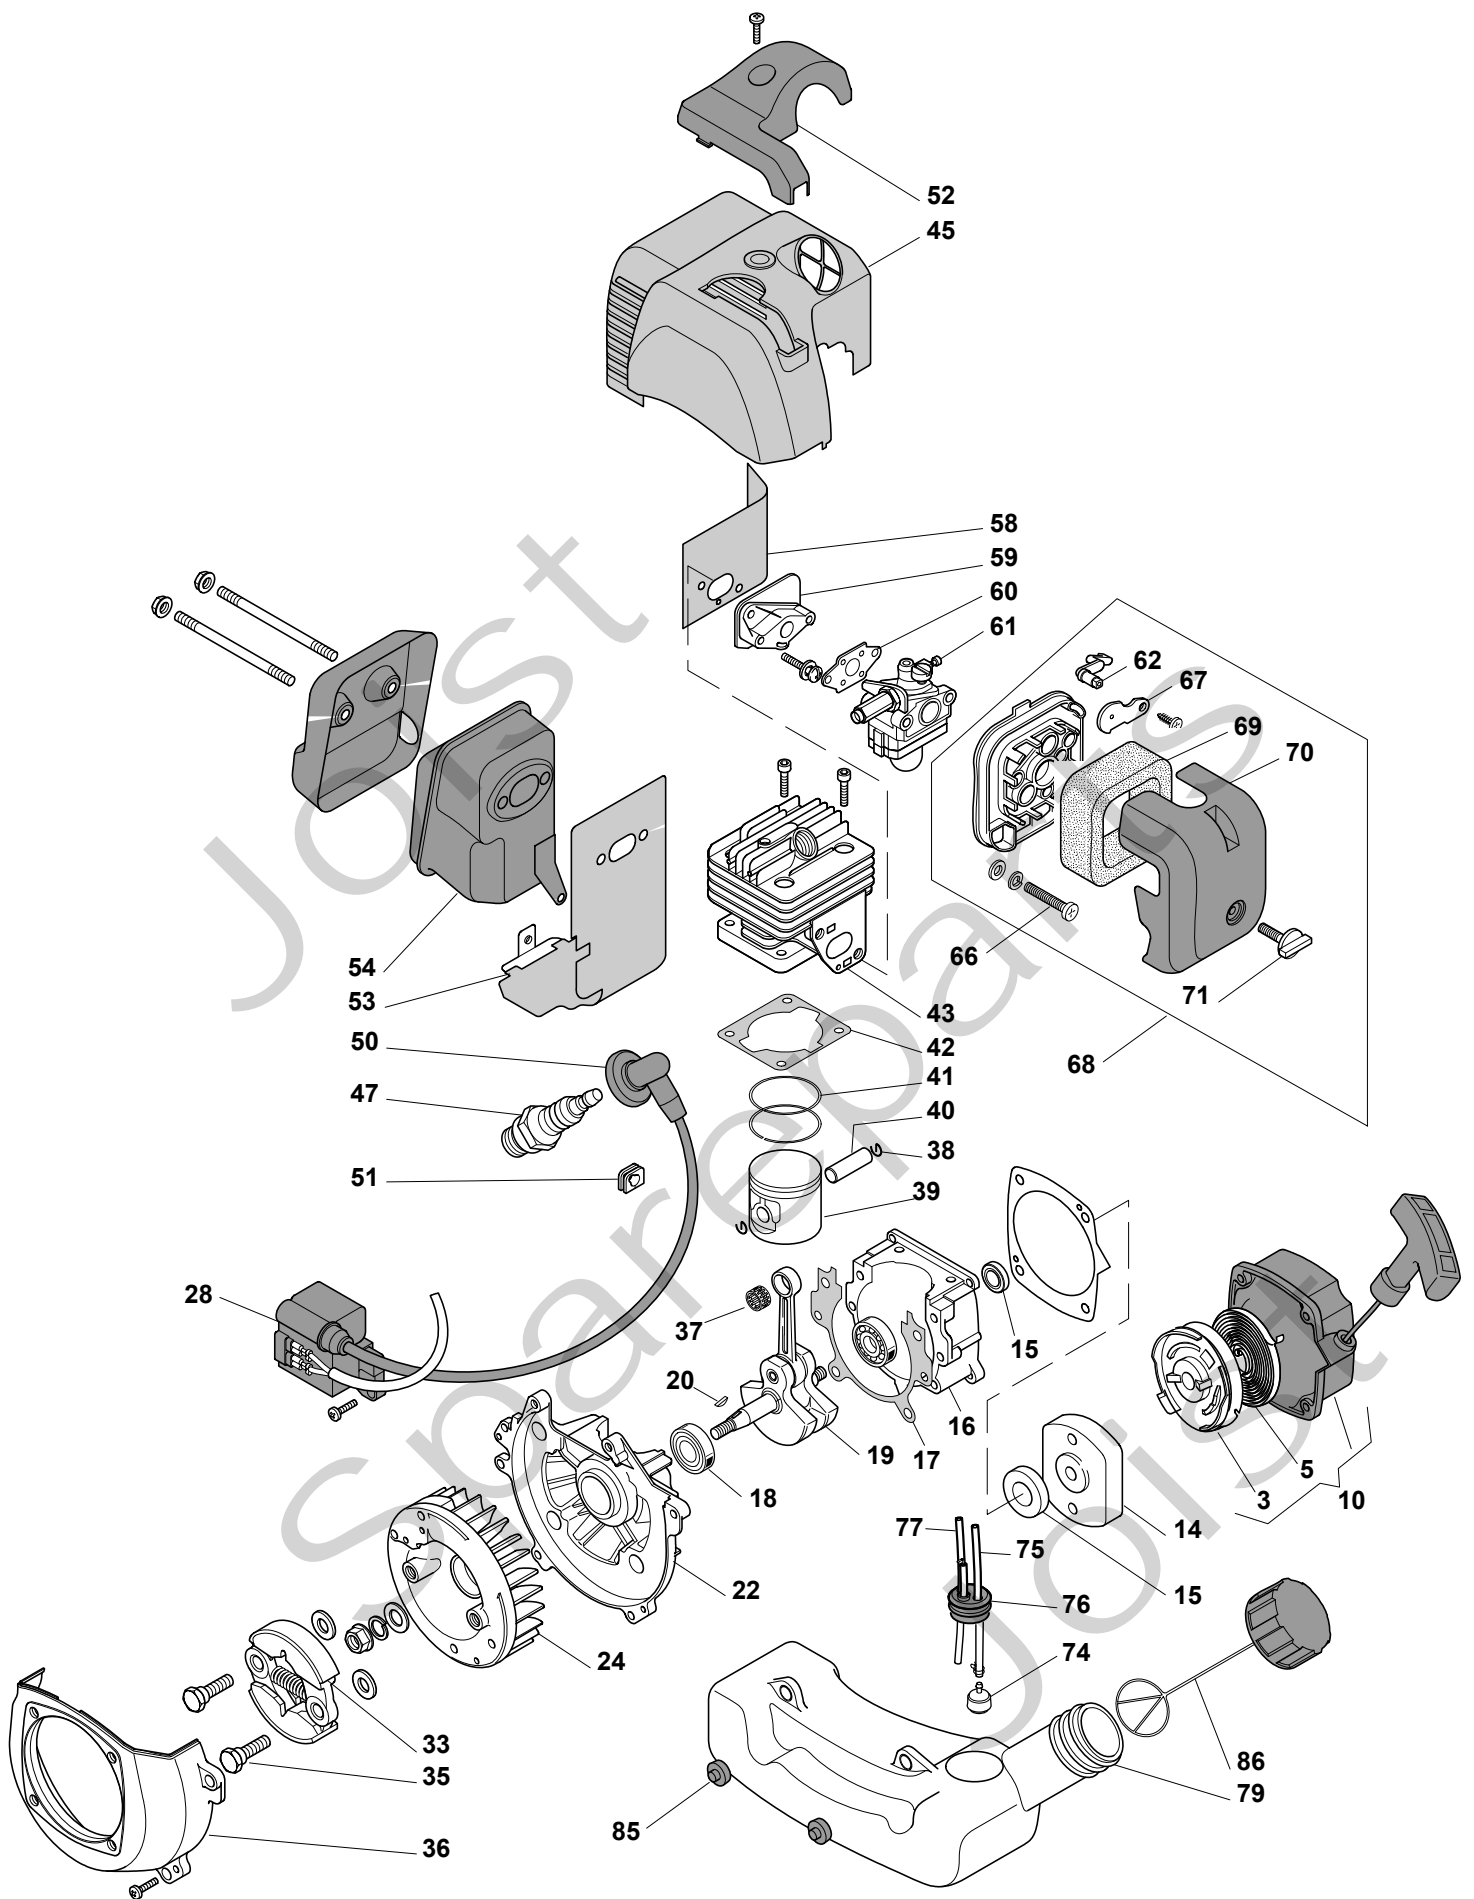

BJ 325 D - Model Year 2011

Pos. Fig.	Antal Quantity	Art No Part No	Benämning	Description	Anmärkning Notes
2	1	123604006/0	Linhjul	Starter Pulley	
4	1	123430584/0	Startfjäder	Spring	
10	1	183058031/0	Start kpl	Starter Ass.Y	
14	1	183082002/1	Star kopp	Starter Cup Ass.Y	
15	2	119035159/0	Tätningring	Seal Ring	
16	1	123685024/0	Vevhus	Crank Case	
17	1	123280046/0	Packning	Gasket	
18	2	114215218/0	Kullager	Ball Bearing	
19	1	123020024/0	Vevaxel	Crankshaft	
20	1	123072002/0	Kil	Key	
22	1	123685025/0	Vevhus	Crank Case	
24	1	123880017/0	Svånghjul	Flywheel	
27	1	112154200/0	Mutter	Nut	
28	1	123044015/0	Elektronikspole	Ignition Ass'Y	
32	1	123430582/0	Fjäder	Spring	
33	2	123400002/0	Koppling	Clutch Unit	
35	2	123878057/0	Skruv	Screw	
36	1	123208421/0	Transm.stödhus	Transm.Support Case	
37	1	123235006/0	Nållager	Needle Bearing	
38	2	123202005/0	Låsring	Washer, Piston Pin	
39	1	123590007/0	Kolv	Piston	
40	1	123760005/0	Kolvbult	Piston Pin	
41	2	123204009/0	Kolvring	Piston Ring	
42	1	123280044/0	Cylinderkåpa	Cylinder Gasket	
43	1	123071021/0	Cylinder	Cylinder	
45	1	123087023/0	Cylinderkåpa	Cylinder Cover Yellow	
47	1	3210024	Tändstift	Spark Plug	
50	1	123053002/0	Tändstiftshatt	Spark Plug Cover	
51	1	123275023/0	Hylsa	Grommet	
52	1	123109551/0	Tändstiftshatt	Cover, Spark Plug	
53	1	123280042/0	Packning	Gasket	
54	1	183740021/0	Ljuddämpare	Muffler	
58	1	123280084/0	Packning	Intake Manif-Gasket	
59	1	123073519/0	Insugningsrör	Intake Manifold	
60	1	123280059/0	Packning	Intake-Carb Gasket	
61	1	123054025/1	Förgasare	Carburettor	
62	1	123315089/0	Chokearm	Choke Lever	
66	2	2132160	Skruv	Screw	
67	1	123190000/0	Arm	Shutter	
68	1	183220003/0	Luftfilter	Air Filter	
69	1	123220011/0	Luftfilter	Air Filter	
70	1	123090026/0	Luftfilterlock	Air Cleaner Cover	
71	1	123878056/0	Knopp	Knob	
72	1	123784009/0	Fäste	Support	
73	1	123275033/0	Gummihylsa	Grommet	
74	1	183520005/0	Bränslefilter	Intake Filter	
75	1	123867030/0	Rör	Tube	
76	1	123275021/0	Gummihylsa	Grommet	
77	1	123867031/0	Rör	Tube	
79	1	123733002/0	Bränsletank kpl	Kit Fuel Tank	
85	2	123280060/0	Gummihylsa	Grommet	
86	1	183790009/0	Tanklock	Fuel Cap Assy