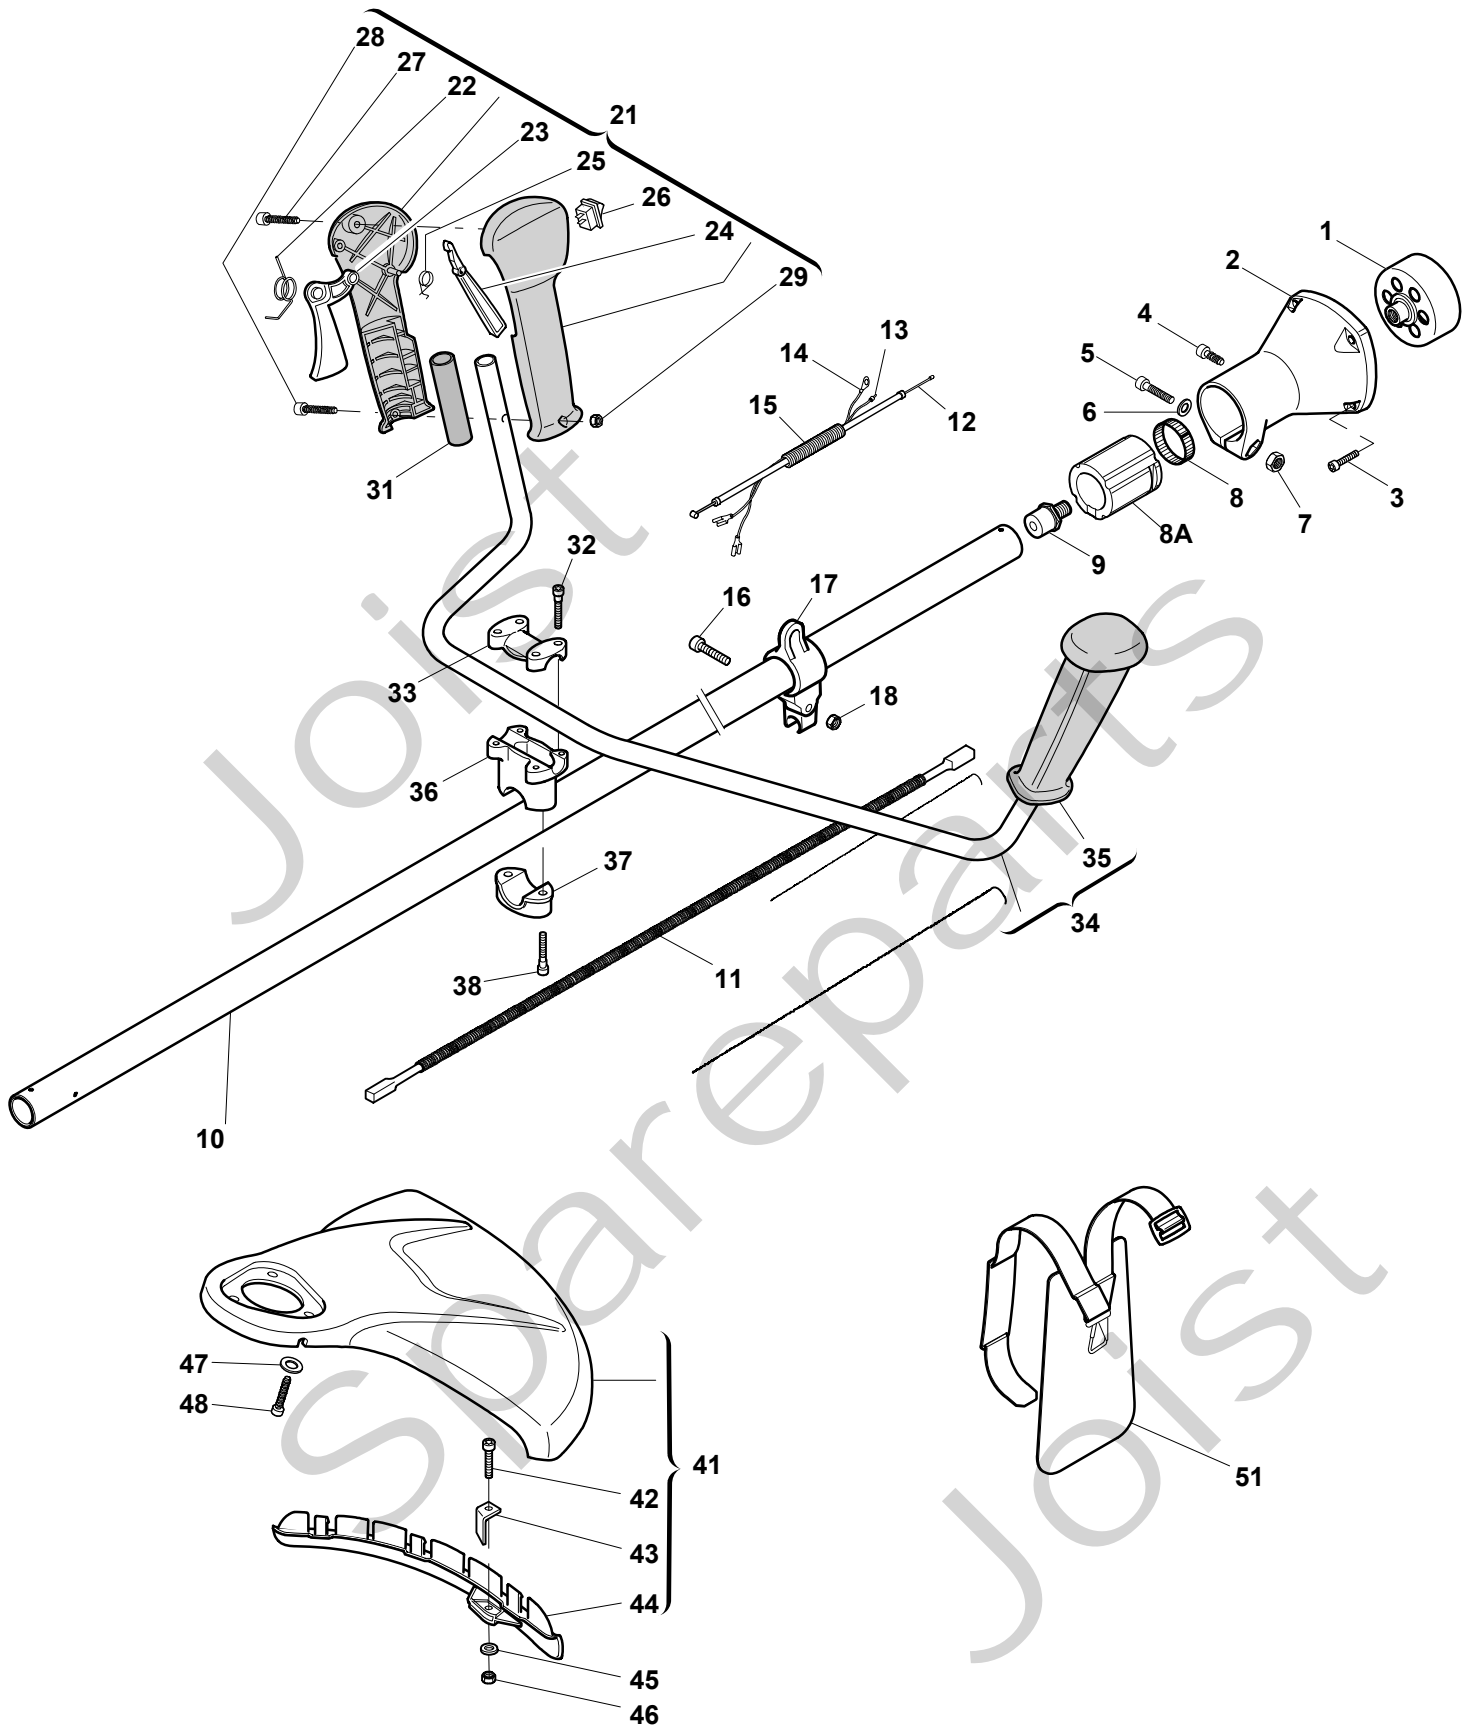

BJ 325 D - Model Year 2011

Pos. Fig.	Antal Quantity	Art No Part No	Benämning	Description	Anmärkning Notes
1	1	83050004/0	Kopplingshjul	Drum Ass'Y, Clutch	
2	1	23782004/0	Transmissionsstöd	Support Trasm.Assy	
3	4	2135160	Skruv	Screw	
4	1	2653090	Skruv	Screw	
5	1	2135150	Skruv	Screw	
6	1	2312010	Bricka	Washer	
7	1	2412020	Mutter	Nut	
8A	1	23597500/0	Stöd	Support	
8	2	23655002/0	Reduktion	Reduction	
9	1	23445258/0	Lagernav	Bearing Hub	
10	1	83869052/0	Transmissionsrör	Transmission Pipe Ass.Y	
11	1	23020009/0	Transmissionsaxel	Transmission Shaft Ass.Y	
12	1	123066014/0	Gaswire	Cable, Trottle	
13	1	23065002/0	Kabel	Coil-Switch Cable	
14	1	3211600/1	Jordkabel	Earth Cable (Black)	
15	1	3786240	Wirehölje	Wire Sheath	
16	1	2135040	Skruv	Screw	
17	1	23780000/0	Fäste-sele	Harness Support	
18	1	2412030	Mutter	Nut	
21	1	8563830	Handtag kpl	Handle Ass.Y	
22	1	3654270/1	Fjäder	Spring	
23	1	3743431/1	Gasreglage	Throttle Lever	
24	1	3743441	Säkerhetsspärr	Safety Lever	
25	1	3654280/1	Fjäder	Spring	
26	1	3210970	Brytare	Stop Switch	
27	1	2123030	Skruv	Screw	
28	1	2135050	Skruv	Screw	
29	1	12154330/0	Mutter	Nut	
31	1	23655001/0	Reduktion	Reduction	
32	4	2135060	Skruv	Screw	
33	1	4541500/1	Styrfäste-övre	Upper Handgrip Support	
34	1	83394003/0	Styre kpl	Handle Ass.Y	
35	1	23395050/0	Handtagsgrepp	Left Handle	
36	1	4541490/1	Styrfäste-mitten	Handle Support	
37	1	4541510	Styrfäste-undre	Lower Handgrip Support	
38	2	2135050	Skruv	Screw	
41	1	83465003/0	Skyddskåpa	Safety Cover Ass.Y	
42	1	2135030	Skruv	Screw	
43	1	3615000	Kniv	Line Cutter	
44	1	23600051/0	Hjulskydd	Protection	
45	1	2312150	Bricka	Washer	
46	1	2432040	Mutter	Nut	
47	3	2312150	Bricka	Washer	
48	3	2135180	Skruv	Screw	
51	1	4253460	Sele	Harness