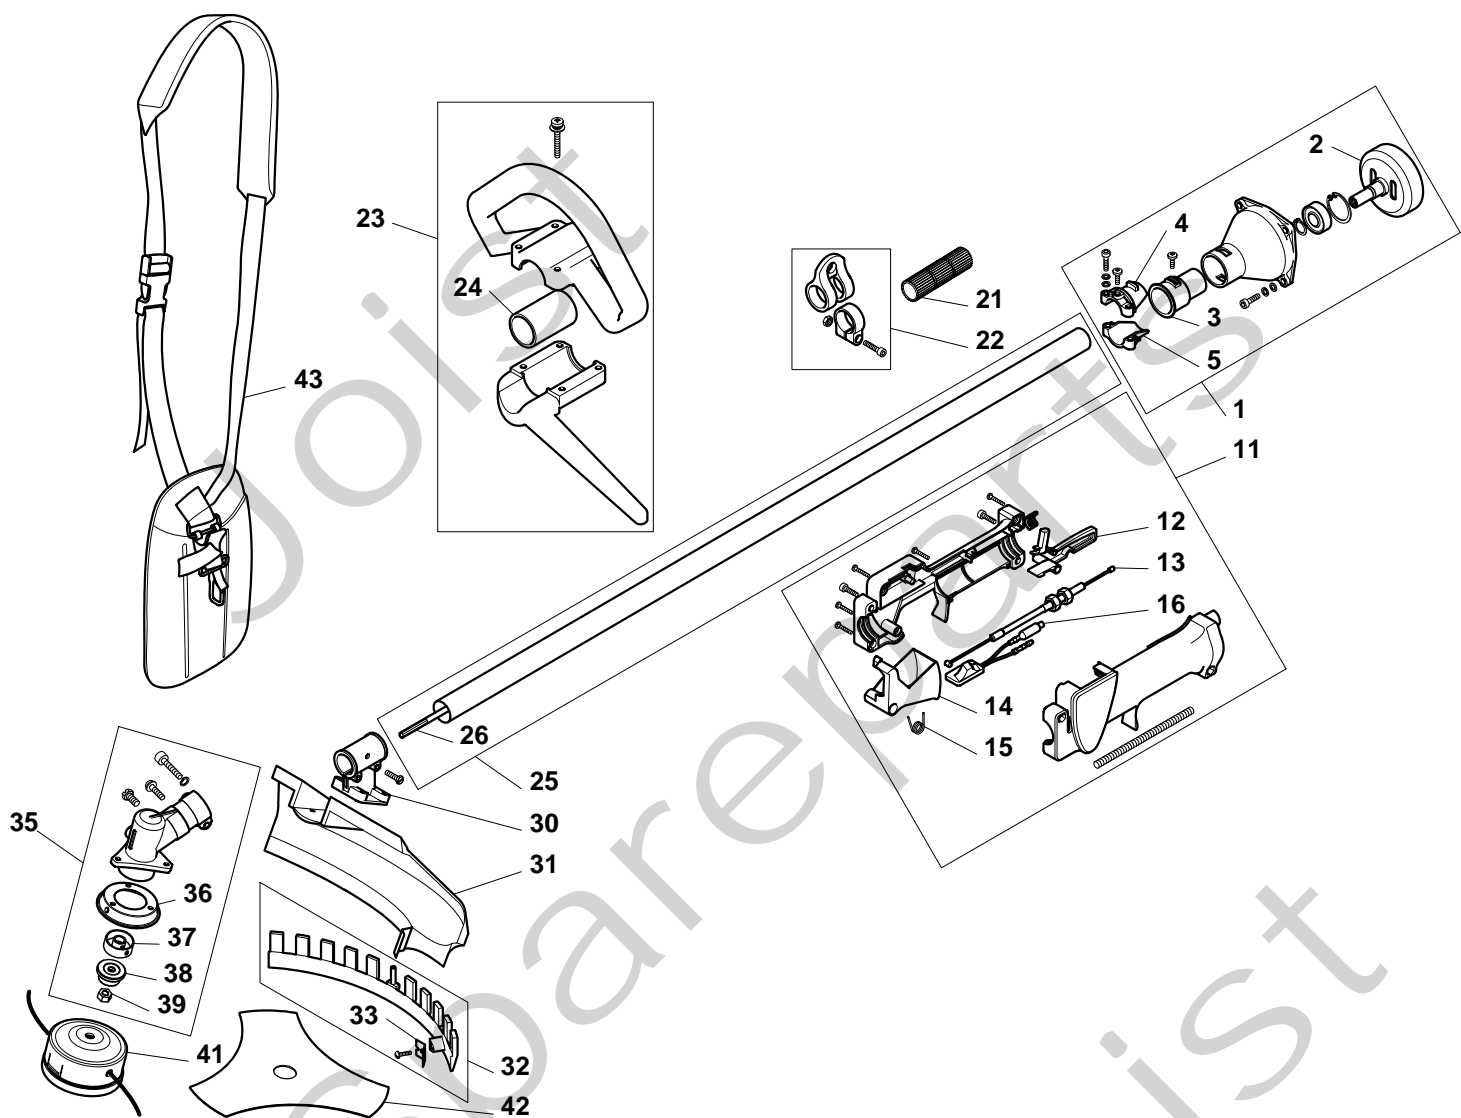

Genuine Spare Parts

www.stiga.com

SB 34 Model Year 2010

- Use GLOBAL GARDEN PRODUCT Genuine Spare Parts specified in the parts list for repair and/or replacement.
- The contents described in the parts list may change due to improvement.
- The drawings of the spare parts are only indicative and might not represent the part in question exactly.
- The indications "right" - "left" - "front" - "rear" refer to the position of the operator when using the machine.
- When placing orders of parts for repair and/or replacement, make sure that the illustrated parts list is the one applying to the machine's year of manufacture, as shown on the identification plate attached to the machine.

SB 34 - Model Year 2010

Pos. Fig.	Antal Quantity	Art No Part No	Benämning	Description	Anmärkning Notes
1	1	183785004/0	Transmissionsstöd	Support Trasm.Assy	
2	1	123050012/0	Kopplingshjul	Drum Ass'Y, Clutch	
3	1	123275036/0	Gummihylsa	Grommet	
4	1	123720005/0	Fäste	Support	
5	1	123720004/0	Fäste	Support	
11	1	183300027/0	Handtag kpl	Handle Assy	
12	1	123315104/0	Säkerhetsspärr	Safety Lever	
13	1	123066026/0	Gaswire	Throttle Cable	
14	1	123315105/0	Gasreglage	Throttle Lever	
15	1	123430612/0	Fjäder	Spring	
16	1	183303002/0	Brytare	Switch	
21	1	123170004/0	Distans	Spacer	
22	1	183780002/0	Fäste-sele	Harness Support Ass.Y	
23	1	183300025/0	Handtag-främre	Front Handle	
24	1	123655005/0	Gummihylsa	Grommet	
25	1	183869073/0	Drivaxelrör kpl	Assy Transm. Tube+Flex	
26	1	123020038/0	Drivaxel kpl	Trasmission Shaft	
30	1	123784012/0	Fäste	Support	
31	1	123465007/0	Skyddskåpa	Safety Cover	
32	1	183600055/0	Skydd	Guard	
33	1	123311013/0	Kniv	Line Cutter	
35	1	183820507/0	Snäckväxel kpl	Gear Case Assy	
36	1	123670002/0	Skydd	Guard	
37	1	123250002/0	Ringmutter-övre	Upper Ring Nut	
38	1	123250003/0	Ringmutter-nedre	Lower Ring Nut	
39	1	123120015/0	Mutter	Nut	
41	1	123155009/0	Skärhuvud kpl	2 Hedges Nylon Head	
42	1	123155010/0	Röjklunga	3 Teeth Disc	
43	1	123046005/0	Sele	Harness	