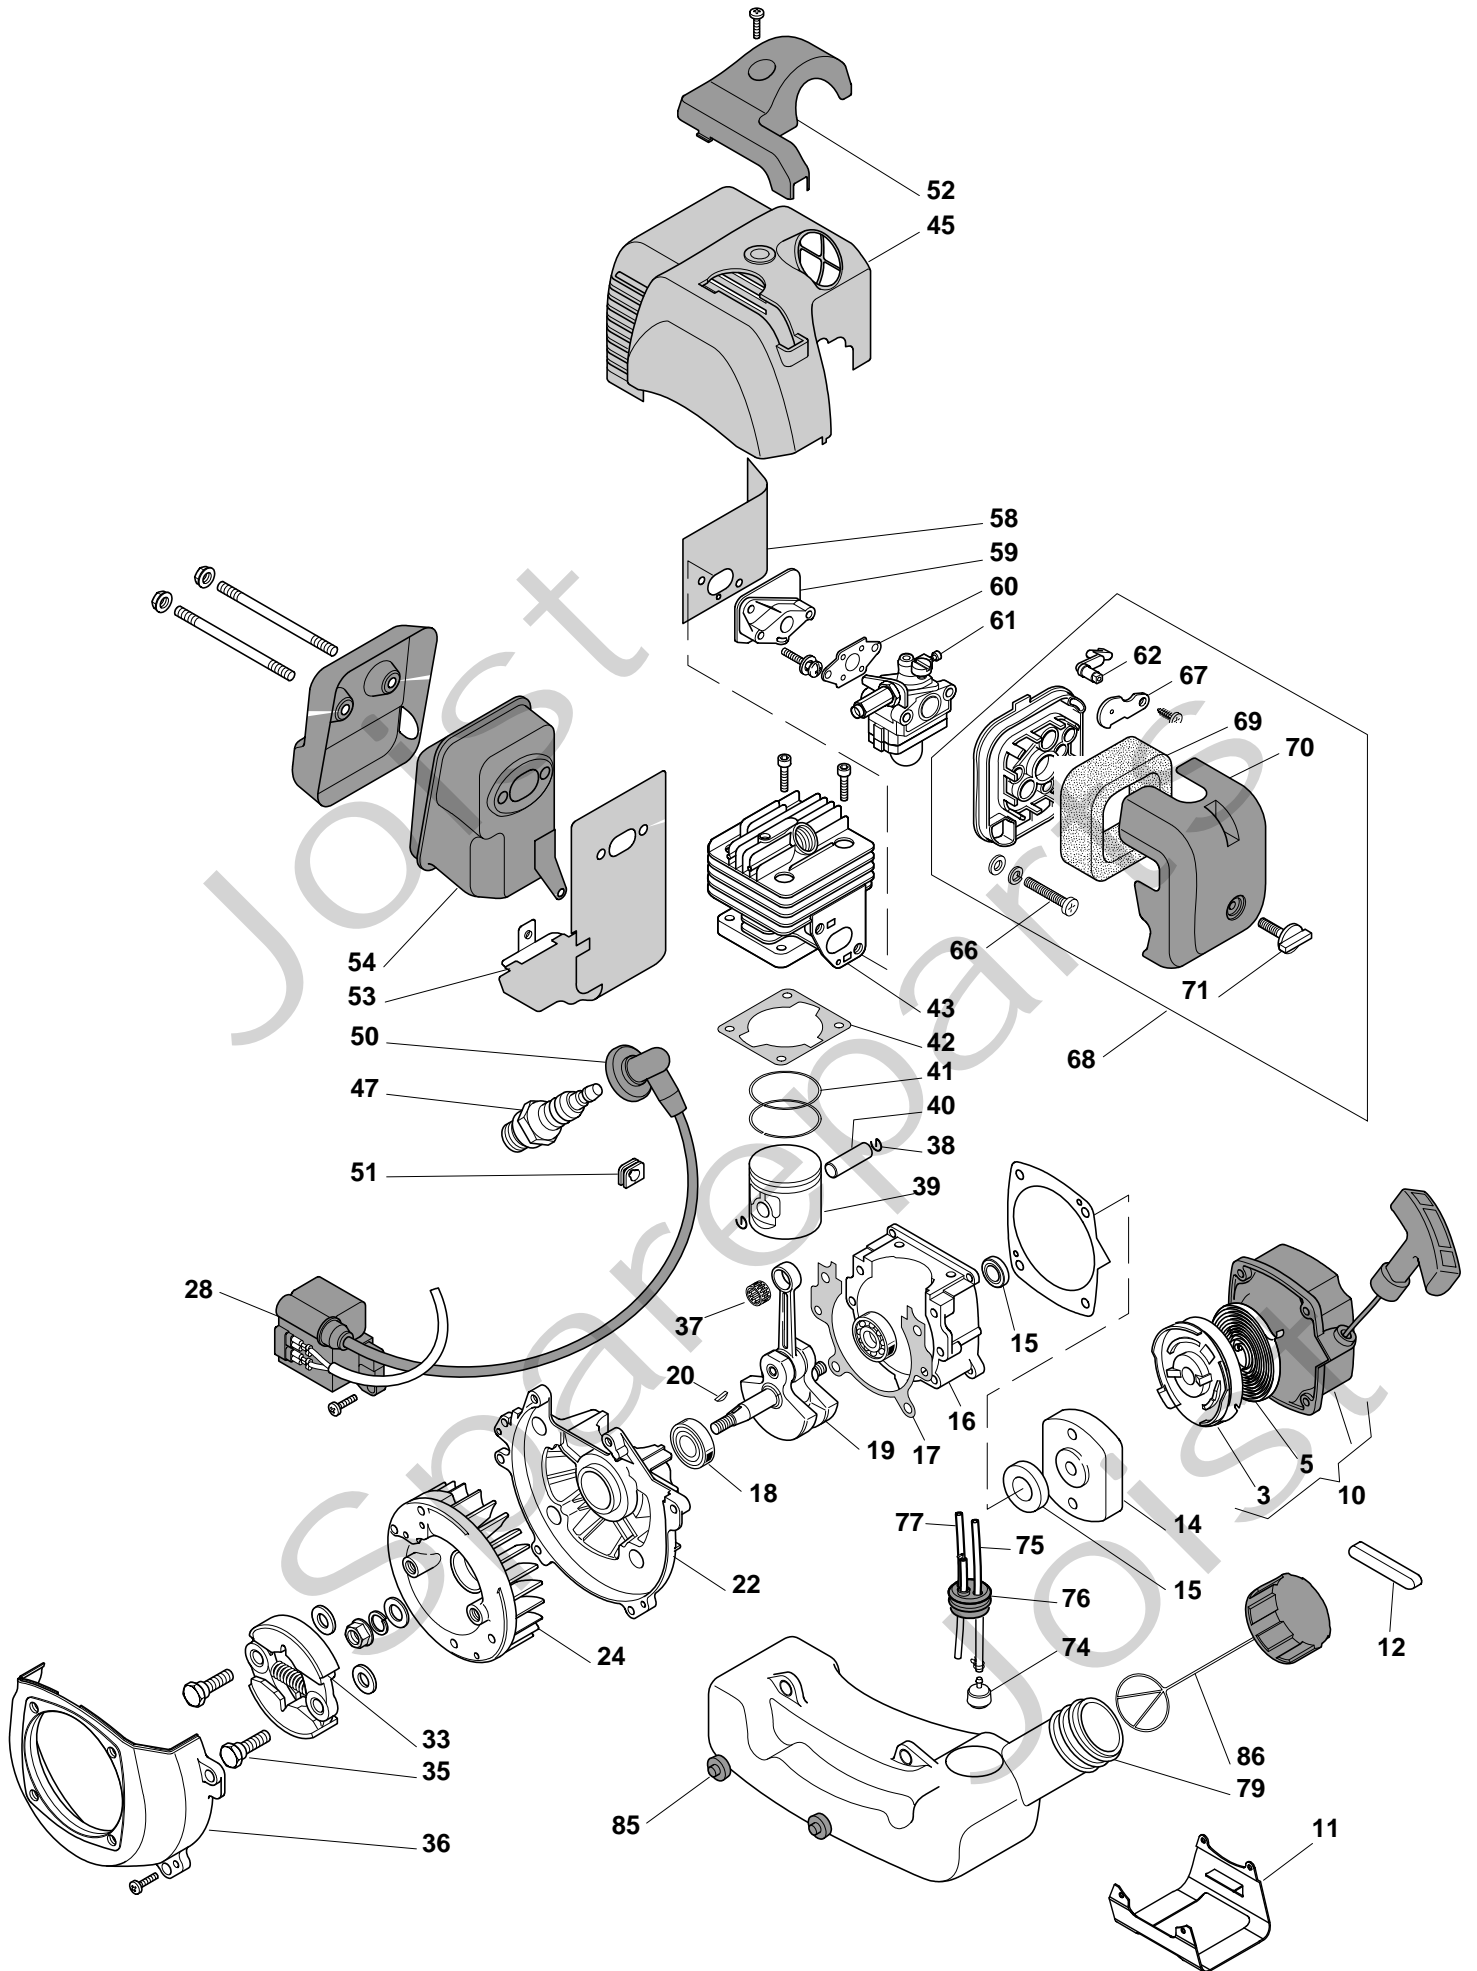

SB 34 - Model Year 2010

Pos. Fig.	Antal Quantity	Art No Part No	Benämning	Description	Anmärkning Notes
3	1	123604007/0	Linhjul	Starter Pulley	
5	1	123430585/0	Startfjäder	Spring	
10	1	183058041/0	Start kpl	Starter Ass.Y	
11	1	123784010/0	Platta	Engine Support	
12	1	123275034/0	Gummihylsa	Grommet	
14	1	183082004/0	Startkopp	Starter Cup Ass.Y	
15	2	119035159/0	Tätningring	Seal Ring	
16	1	123685026/0	Vevhus	Crank Case	
17	1	123280047/0	Packning	Gasket	
18	2	114215218/0	Kullager	Ball Bearing	
19	1	123020025/0	Vevaxel	Crankshaft	
20	1	123072002/0	Kil	Key	
22	1	123685027/0	Vevhus	Crank Case	
24	1	123880018/0	Svånghjul	Flywheel	
28	1	123044018/0	Elektronikspole	Electronic Coil	
32	1	123430583/0	Koppling	Clutch Ass.Y	
35	2	123878058/0	Skruv	Screw	
36	1	123208422/0	Transm.stödhus	Transm.Support Case	
37	1	123235007/0	Nållager	Needle Bearing	
38	2	123202009/0	Låsring	Circlip	
39	1	123590008/0	Kolv	Piston	
40	1	123760007/0	Kolvbult	Piston Pin	
41	2	123204010/0	Kolvring	Piston Ring	
42	1	123280045/0	Cylinderkläpa	Cylinder Gasket	
43	1	123071024/0	Cylinder	Cylinder	
45	1	123087025/0	Cylinderkläpa	Cylinder Cover Yellow	
47	1	3210024	Tändstift	Spark Plug	
50	1	123053002/0	Tändstiftshatt	Spark Plug Cover	
51	1	123275023/0	Hylsa	Grommet	
52	1	123109552/0	Tändstiftshatt	Cover, Spark Plug	
53	1	123280043/0	Packning	Gasket	
54	1	183740022/0	Ljuddämpare	Muffler	
58	1	123280041/0	Packning	Intake Manif-Gasket	
59	1	123073509/0	Insugningsrör	Intake Manifold	
60	1	123280039/0	Packning	Intake-Carb Gasket	
61	1	123054026/1	Förgasare	Carburettor	
62	1	123315089/0	Chokearm	Choke Lever	
66	2	2132160	Skruv	Screw	
67	1	123190000/0	Arm	Shutter	
68	1	183220003/0	Luftfilter	Air Filter	
69	1	123220011/0	Luftfilter	Air Filter	
70	1	123090026/0	Luftfilterlock	Air Cleaner Cover	
71	1	123878056/0	Knopp	Knob	
72	1	123275021/0	Gummihylsa	Grommet	
74	1	183520005/0	Bränslefilter	Intake Filter	
75	1	123867030/0	Rör	Tube	
77	1	123867031/0	Rör	Tube	
79	1	123733003/0	Bränsletank kpl	Kit Fuel Tank	
85	2	123280060/0	Gummihylsa	Grommet	
86	1	183790009/0	Tanklock	Fuel Cap Assy