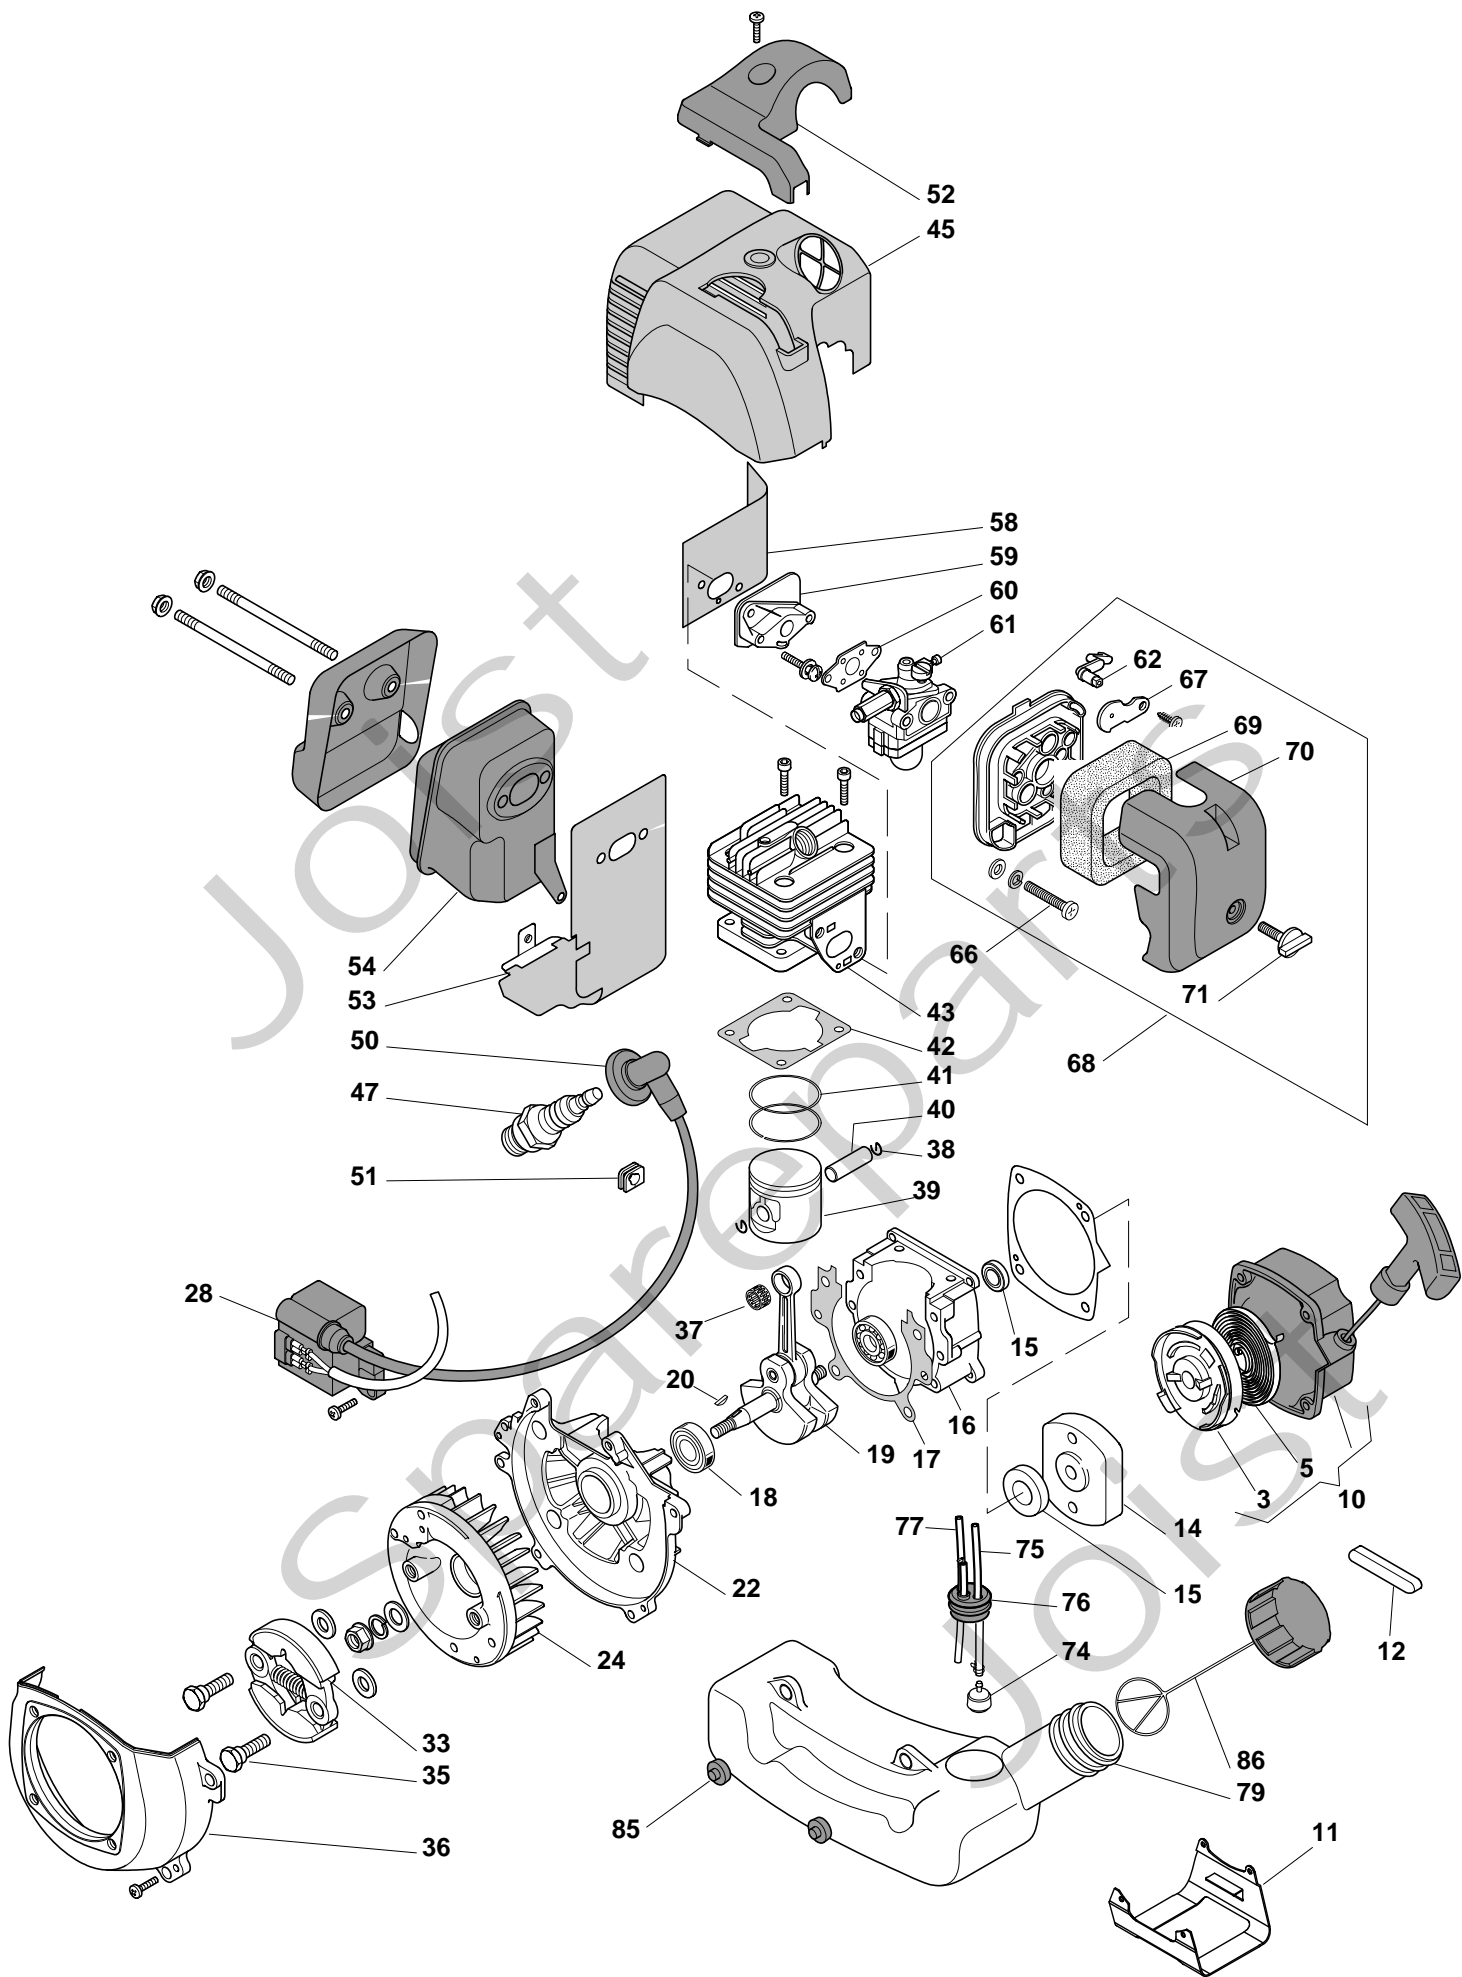

BJ 335 D - Model Year 2010

Pos. Fig.	Antal Quantity	Art No Part No	Benämning	Description	Anmärkning Notes
3	1	123604007/0	Linhjul	Starter Pulley	
5	1	123430585/0	Startfjäder	Spring	
10	1	183058041/0	Start kpl	Starter Ass.Y	
11	1	123784010/0	Platta	Engine Support	
12	1	123275034/0	Gummihylsa	Grommet	
14	1	183082004/0	Startkopp	Starter Cup Ass.Y	
15	2	119035159/0	Tätningring	Seal Ring	
16	1	123685026/0	Vevhus	Crank Case	
17	1	123280047/0	Packning	Gasket	
18	2	114215218/0	Kullager	Ball Bearing	
19	1	123020025/0	Vevaxel	Crankshaft	
20	1	123072002/0	Kil	Key	
22	1	123685027/0	Vevhus	Crank Case	
24	1	123880018/0	Svånghjul	Flywheel	
28	1	123044018/0	Elektronikspole	Electronic Coil	
32	1	123430583/0	Koppling	Clutch Ass.Y	
35	2	123878058/0	Skruv	Screw	
36	1	123208422/0	Transm.stödhus	Transm.Support Case	
37	1	123235007/0	Nållager	Needle Bearing	
38	2	123202009/0	Låsring	Circlip	
39	1	123590008/0	Kolv	Piston	
40	1	123760007/0	Kolvbult	Piston Pin	
41	2	123204010/0	Kolvring	Piston Ring	
42	1	123280045/0	Cylinderkläpa	Cylinder Gasket	
43	1	123071024/0	Cylinder	Cylinder	
45	1	123087025/0	Cylinderkläpa	Cylinder Cover Yellow	
47	1	3210024	Tändstift	Spark Plug	
50	1	123053002/0	Tändstiftshatt	Spark Plug Cover	
51	1	123275023/0	Hylsa	Grommet	
52	1	123109552/0	Tändstiftshatt	Cover, Spark Plug	
53	1	123280043/0	Packning	Gasket	
54	1	183740022/0	Ljuddämpare	Muffler	
58	1	123280041/0	Packning	Intake Manif-Gasket	
59	1	123073509/0	Insugningsrör	Intake Manifold	
60	1	123280039/0	Packning	Intake-Carb Gasket	
61	1	123054026/1	Förgasare	Carburettor	
62	1	123315089/0	Chokearm	Choke Lever	
66	2	2132160	Skruv	Screw	
67	1	123190000/0	Arm	Shutter	
68	1	183220003/0	Luftfilter	Air Filter	
69	1	123220011/0	Luftfilter	Air Filter	
70	1	123090026/0	Luftfilterlock	Air Cleaner Cover	
71	1	123878056/0	Knopp	Knob	
72	1	123275021/0	Gummihylsa	Grommet	
74	1	183520005/0	Bränslefilter	Intake Filter	
75	1	123867030/0	Rör	Tube	
77	1	123867031/0	Rör	Tube	
79	1	123733003/0	Bränsletank kpl	Kit Fuel Tank	
85	2	123280060/0	Gummihylsa	Grommet	
86	1	183790009/0	Tanklock	Fuel Cap Assy