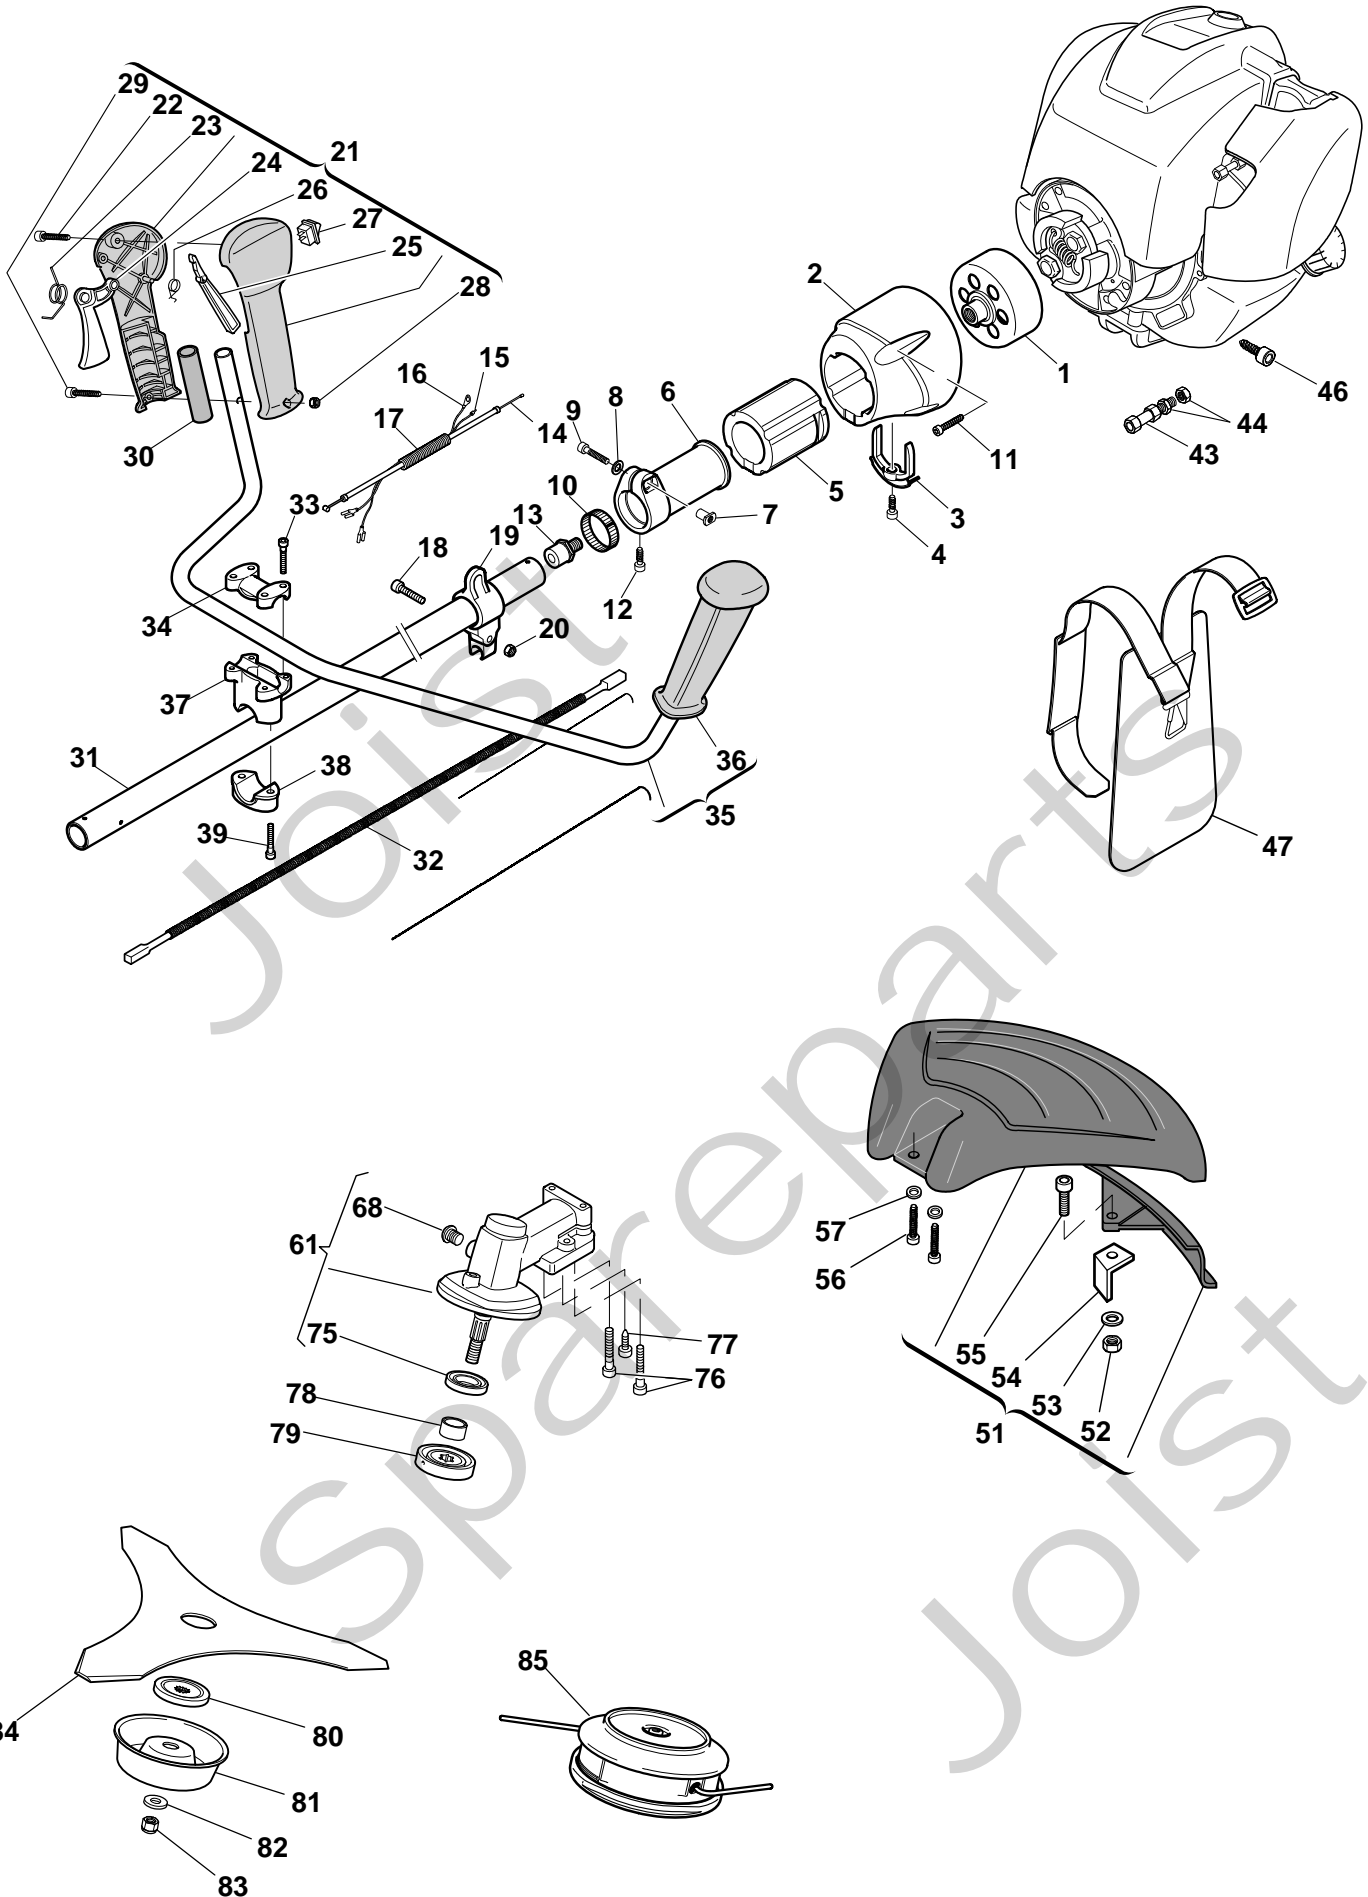

SB 425 HD

Pos. Fig.	Antal Quantity	Art No Part No	Benämning	Description	Anmärkning Notes
1	1	83050004/0	Kopplingshjul	Drum Ass'Y, Clutch	
2	1	23782005/0	Transmissionsstöd	Support Trasm.Assy	
3	1	23232001/0	Gaffel	Fork	
4	1	2123100	Skruv	Screw	
5	1	23275000/0	Hylsa	Grommet	
6	1	23782003/0	Stöd	Support	
7	1	3643470	Bussning	Bushing	
8	1	2312020	Bricka	Washer	
9	1	2135040	Skruv	Screw	
10	1	3180560	Reduktion	Reduction	
11	4	2135150	Skruv	Screw	
12	1	2123100	Skruv	Screw	
13	1	23445258/0	Lagernav	Bearing Hub	
14	1	23066001/0	Gaswire	Wire Ass.Y	
15	1	23065002/0	Kabel	Coil-Switch Cable	
16	1	23065003/0	Jordkabel	Earth Cable	
17	1	3786240	Wirehö je	Wire Sheath	
18	1	2135040	Skruv	Screw	
19	1	23780000/0	Batteristöd	Harness Support	
20	1	2412030	Mutter	Nut	
21	1	8563830	Handtag	Handle Ass.Y (Incl.2-9)	
22	1	2123030	Skruv	Screw	
23	1	3654270/1	Fjäder Arm Gaswire	Spring	
24	1	3743431/1	Fjäder Arm Gaswire	Spring	
25	1	3743441	Säkerhetsspärr	Safety Lever	
26	1	3654280/1	Fjäder	Spring	
27	1	3210970	Brytare	Stop Switch	
28	1	12154330/0	Mutter	Nut	
29	1	2135050	Skruv	Screw	
30	1	23655001/0	Reduktion	Reduction	
31	1	4252880	Drivaxelrör	Trasmission Pipe Ass.Y	
32	1	4630101	Transmissionsaxel	Transmission Shaft Ass.Y	
33	4	2135060	Skruv	Screw	
34	1	4541500/1	Styretstöd-övre	Upper Handgrip Support	
35	1	83394003/0	Styre kpl	Handle Ass.Y	
36	1	23395050/0	Handtagsgrepp	Left Handle	
37	1	4541490/1	Styretstöd	Handle Support	
38	1	4541510	Styrfäste-undre	Lower Handgrip Support	
39	2	2135050	Skruv	Screw	
43	1	3630600/1	Kabe justering	Throttle Cable Adjuster	
44	2	2412090	Mutter	Nut	
46	1	2135020	Skruv	Screw	
47	1	4253460	Sele	Harness Mod.31	
51	1	3L8563570/1	Skyddskåpa	Safety Cover Ass.Y (Incl.43-46)	
52	1	2432040	Mutter	Nut	
53	1	2312150	Bricka	Washer	
54	1	3615000	Kniv	Line Cutter	
55	1	2135030	Skruv	Screw	
56	2	2135060	Skruv	Screw	
57	2	2312150	Bricka	Washer	
61	1	83820500/1	Snäckväxel kpl	Gear Case Assy	
68	1	2653460	Skruv	Screw	
75	1	3121180	Tätningring	Oil Seal	
76	2	2135050	Skruv	Screw	
77	1	2653090	Skruv	Screw	
78	1	3660680	Hylsa	Collar	
79	1	3641650	Ringmutter-övre	Upper Ring Nut	
80	1	3612650	Ringmutter-nedre	Lower Ring Nut	
81	1	3615300	Stabilisator	Stabilizer	
82	1	2321060	Bricka	Washer	
83	1	2452090	Mutter	Nut	
84	1	6031172	Röjklina	3 Teeth 25 Cm	
85	1	23155000/0	Skärhuvud kpl	2 Hedges Nylon Head