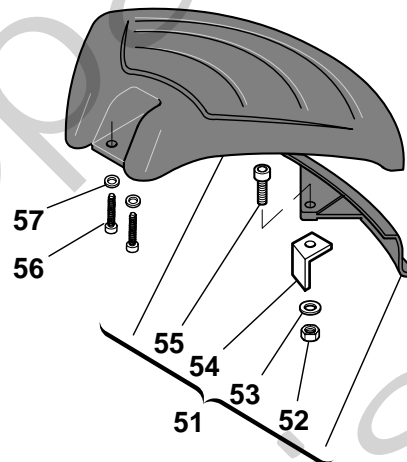

SB 425 HD

Pos. Fig.	Antal Quantity	Art No Part No	Benämning	Description	Anmärkning Notes
1	1	83050004/0	Kopplingshjul	Drum Ass'Y, Clutch	
2	1	23782005/0	Transmissionsstöd	Support Trasm.Assy	
3	1	23232001/0	Gaffel	Fork	
4	1	2123100	Skruv	Screw	
5	1	23275000/0	Hylsa	Grommet	
6	1	23782003/0	Stöd	Support	
7	1	3643470	Bussning	Bushing	
8	1	2312020	Bricka	Washer	
9	1	2135040	Skruv	Screw	
10	1	3180560	Reduktion	Reduction	
11	4	2135150	Skruv	Screw	
12	1	2123100	Skruv	Screw	
13	1	23445258/0	Lagernav	Bearing Hub	
14	1	23066001/0	Gaswire	Wire Ass.Y	
15	1	23065002/0	Kabel	Coil-Switch Cable	
16	1	23065003/0	Jordkabel	Earth Cable	
17	1	3786240	Wirehö je	Wire Sheath	
18	1	2135040	Skruv	Screw	
19	1	23780000/0	Batteristöd	Harness Support	
20	1	2412030	Mutter	Nut	
21	1	8563830	Handtag	Handle Ass.Y (Incl.2-9)	
22	1	2123030	Skruv	Screw	
23	1	3654270/1	Fjäder Arm Gaswire	Spring	
24	1	3743431/1	Fjäder Arm Gaswire	Spring	
25	1	3743441	Säkerhetsspärr	Safety Lever	
26	1	3654280/1	Fjäder	Spring	
27	1	3210970	Brytare	Stop Switch	
28	1	12154330/0	Mutter	Nut	
29	1	2135050	Skruv	Screw	
30	1	23655001/0	Reduktion	Reduction	
31	1	4252880	Drivaxelrör	Trasmission Pipe Ass.Y	
32	1	4630101	Transmissionsaxel	Transmission Shaft Ass.Y	
33	4	2135060	Skruv	Screw	
34	1	4541500/1	Styretstöd-övre	Upper Handgrip Support	
35	1	83394003/0	Styre kpl	Handle Ass.Y	
36	1	23395050/0	Handtagsgrepp	Left Handle	
37	1	4541490/1	Styretstöd	Handle Support	
38	1	4541510	Styrfäste-undre	Lower Handgrip Support	
39	2	2135050	Skruv	Screw	
43	1	3630600/1	Kabe justering	Throttle Cable Adjuster	
44	2	2412090	Mutter	Nut	
46	1	2135020	Skruv	Screw	
47	1	4253460	Sele	Harness Mod.31	
51	1	3L8563570/1	Skyddskåpa	Safety Cover Ass.Y (Incl.43-46)	
52	1	2432040	Mutter	Nut	
53	1	2312150	Bricka	Washer	
54	1	3615000	Kniv	Line Cutter	
55	1	2135030	Skruv	Screw	
56	2	2135060	Skruv	Screw	
57	2	2312150	Bricka	Washer	
61	1	83820500/1	Snäckväxel kpl	Gear Case Assy	
68	1	2653460	Skruv	Screw	
75	1	3121180	Tätningring	Oil Seal	
76	2	2135050	Skruv	Screw	
77	1	2653090	Skruv	Screw	
78	1	3660680	Hylsa	Collar	
79	1	3641650	Ringmutter-övre	Upper Ring Nut	
80	1	3612650	Ringmutter-nedre	Lower Ring Nut	
81	1	3615300	Stabilisator	Stabilizer	
82	1	2321060	Bricka	Washer	
83	1	2452090	Mutter	Nut	
84	1	6031172	Röjklina	3 Teeth 25 Cm	
85	1	23155000/0	Skärhuvud kpl	2 Hedges Nylon Head