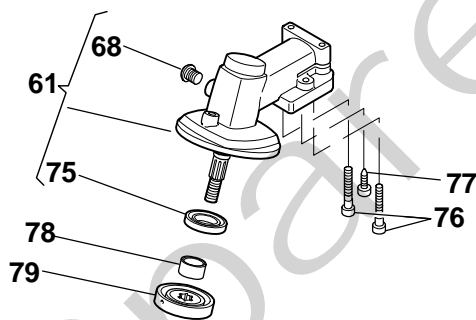

SB 425 HD

Pos. Fig.	Antal Quantity	Art No Part No	Benämning	Description	Anmärkning Notes
1	1	83050004/0	Kopplingshjul	Drum Ass'Y, Clutch	
2	1	23782005/0	Transmissionsstöd	Support Trasm.Assy	
3	1	23232001/0	Gaffel	Fork	
4	1	2123100	Skruv	Screw	
5	1	23275000/0	Hylsa	Grommet	
6	1	23782003/0	Stöd	Support	
7	1	3643470	Bussning	Bushing	
8	1	2312020	Bricka	Washer	
9	1	2135040	Skruv	Screw	
10	1	3180560	Reduktion	Reduction	
11	4	2135150	Skruv	Screw	
12	1	2123100	Skruv	Screw	
13	1	23445258/0	Lagernav	Bearing Hub	
14	1	23066001/0	Gaswire	Wire Ass.Y	
15	1	23065002/0	Kabel	Coil-Switch Cable	
16	1	23065003/0	Jordkabel	Earth Cable	
17	1	3786240	Wirehö je	Wire Sheath	
18	1	2135040	Skruv	Screw	
19	1	23780000/0	Batteristöd	Harness Support	
20	1	2412030	Mutter	Nut	
21	1	8563830	Handtag	Handle Ass.Y (Incl.2-9)	
22	1	2123030	Skruv	Screw	
23	1	3654270/1	Fjäder Arm Gaswire	Spring	
24	1	3743431/1	Fjäder Arm Gaswire	Spring	
25	1	3743441	Säkerhetsspärr	Safety Lever	
26	1	3654280/1	Fjäder	Spring	
27	1	3210970	Brytare	Stop Switch	
28	1	12154330/0	Mutter	Nut	
29	1	2135050	Skruv	Screw	
30	1	23655001/0	Reduktion	Reduction	
31	1	4252880	Drivaxelrör	Trasmission Pipe Ass.Y	
32	1	4630101	Transmissionsaxel	Transmission Shaft Ass.Y	
33	4	2135060	Skruv	Screw	
34	1	4541500/1	Styretstöd-övre	Upper Handgrip Support	
35	1	83394003/0	Styre kpl	Handle Ass.Y	
36	1	23395050/0	Handtagsgrepp	Left Handle	
37	1	4541490/1	Styretstöd	Handle Support	
38	1	4541510	Styrfäste-undre	Lower Handgrip Support	
39	2	2135050	Skruv	Screw	
43	1	3630600/1	Kabe justering	Throttle Cable Adjuster	
44	2	2412090	Mutter	Nut	
46	1	2135020	Skruv	Screw	
47	1	4253460	Sele	Harness Mod.31	
51	1	3L8563570/1	Skyddskåpa	Safety Cover Ass.Y (Incl.43-46)	
52	1	2432040	Mutter	Nut	
53	1	2312150	Bricka	Washer	
54	1	3615000	Kniv	Line Cutter	
55	1	2135030	Skruv	Screw	
56	2	2135060	Skruv	Screw	
57	2	2312150	Bricka	Washer	
61	1	83820500/1	Snäckväxel kpl	Gear Case Assy	
68	1	2653460	Skruv	Screw	
75	1	3121180	Tätningring	Oil Seal	
76	2	2135050	Skruv	Screw	
77	1	2653090	Skruv	Screw	
78	1	3660680	Hylsa	Collar	
79	1	3641650	Ringmutter-övre	Upper Ring Nut	
80	1	3612650	Ringmutter-nedre	Lower Ring Nut	
81	1	3615300	Stabilisator	Stabilizer	
82	1	2321060	Bricka	Washer	
83	1	2452090	Mutter	Nut	
84	1	6031172	Röjklina	3 Teeth 25 Cm	
85	1	23155000/0	Skärhuvud kpl	2 Hedges Nylon Head