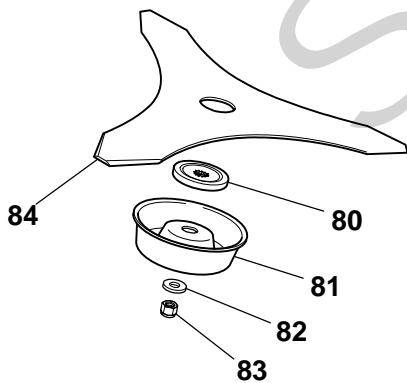

SB 425 HD

Pos. Fig.	Antal Quantity	Art No Part No	Benämning	Description	Anmärkning Notes
1	1	83050004/0	Kopplingshjul	Drum Ass'Y, Clutch	
2	1	23782005/0	Transmissionsstöd	Support Trasm.Assy	
3	1	23232001/0	Gaffel	Fork	
4	1	2123100	Skruv	Screw	
5	1	23275000/0	Hylsa	Grommet	
6	1	23782003/0	Stöd	Support	
7	1	3643470	Bussning	Bushing	
8	1	2312020	Bricka	Washer	
9	1	2135040	Skruv	Screw	
10	1	3180560	Reduktion	Reduction	
11	4	2135150	Skruv	Screw	
12	1	2123100	Skruv	Screw	
13	1	23445258/0	Lagernav	Bearing Hub	
14	1	23066001/0	Gaswire	Wire Ass.Y	
15	1	23065002/0	Kabel	Coil-Switch Cable	
16	1	23065003/0	Jordkabel	Earth Cable	
17	1	3786240	Wirehö je	Wire Sheath	
18	1	2135040	Skruv	Screw	
19	1	23780000/0	Batteristöd	Harness Support	
20	1	2412030	Mutter	Nut	
21	1	8563830	Handtag	Handle Ass.Y (Incl.2-9)	
22	1	2123030	Skruv	Screw	
23	1	3654270/1	Fjäder Arm Gaswire	Spring	
24	1	3743431/1	Fjäder Arm Gaswire	Spring	
25	1	3743441	Säkerhetsspärr	Safety Lever	
26	1	3654280/1	Fjäder	Spring	
27	1	3210970	Brytare	Stop Switch	
28	1	12154330/0	Mutter	Nut	
29	1	2135050	Skruv	Screw	
30	1	23655001/0	Reduktion	Reduction	
31	1	4252880	Drivaxelrör	Trasmission Pipe Ass.Y	
32	1	4630101	Transmissionsaxel	Transmission Shaft Ass.Y	
33	4	2135060	Skruv	Screw	
34	1	4541500/1	Styretstöd-övre	Upper Handgrip Support	
35	1	83394003/0	Styre kpl	Handle Ass.Y	
36	1	23395050/0	Handtagsgrepp	Left Handle	
37	1	4541490/1	Styretstöd	Handle Support	
38	1	4541510	Styrfäste-undre	Lower Handgrip Support	
39	2	2135050	Skruv	Screw	
43	1	3630600/1	Kabe justering	Throttle Cable Adjuster	
44	2	2412090	Mutter	Nut	
46	1	2135020	Skruv	Screw	
47	1	4253460	Sele	Harness Mod.31	
51	1	3L8563570/1	Skyddskåpa	Safety Cover Ass.Y (Incl.43-46)	
52	1	2432040	Mutter	Nut	
53	1	2312150	Bricka	Washer	
54	1	3615000	Kniv	Line Cutter	
55	1	2135030	Skruv	Screw	
56	2	2135060	Skruv	Screw	
57	2	2312150	Bricka	Washer	
61	1	83820500/1	Snäckväxel kpl	Gear Case Assy	
68	1	2653460	Skruv	Screw	
75	1	3121180	Tätningring	Oil Seal	
76	2	2135050	Skruv	Screw	
77	1	2653090	Skruv	Screw	
78	1	3660680	Hylsa	Collar	
79	1	3641650	Ringmutter-övre	Upper Ring Nut	
80	1	3612650	Ringmutter-nedre	Lower Ring Nut	
81	1	3615300	Stabilisator	Stabilizer	
82	1	2321060	Bricka	Washer	
83	1	2452090	Mutter	Nut	
84	1	6031172	Röjklina	3 Teeth 25 Cm	
85	1	23155000/0	Skärhuvud kpl	2 Hedges Nylon Head