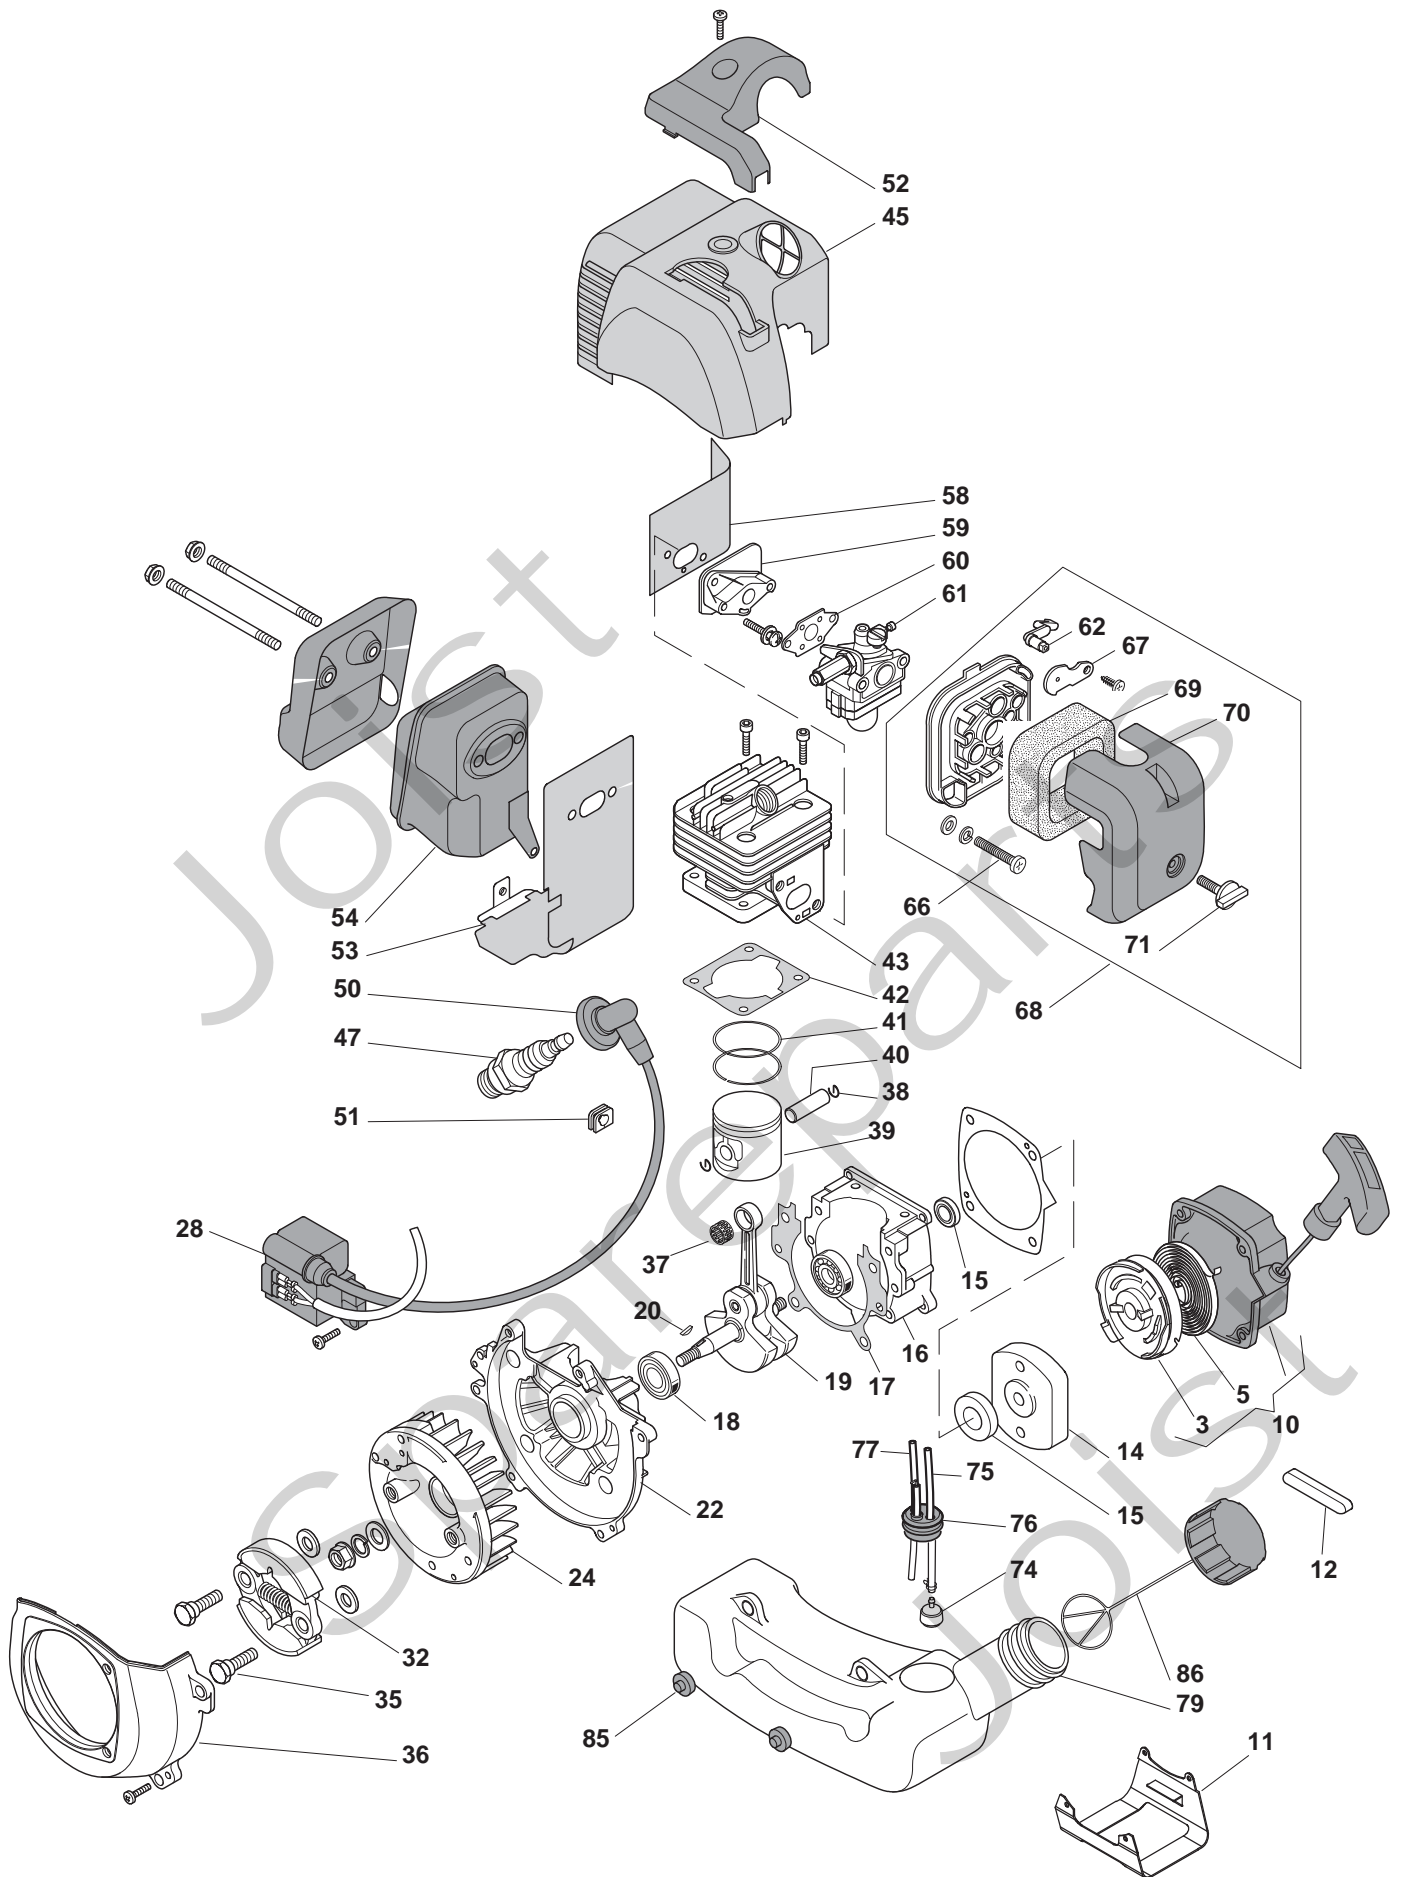

Pos. Fig.	Antal Quantity	Art No Part No	Benämning	Description	Anmärkning Notes
3	1	123604007/0	Linhjul	Starter Pulley	
5	1	123430585/0	Startfjäder	Spring	
10	1	183058041/0	Start kpl	Starter Ass.Y	
11	1	123784010/0	Motor Platta	Engine Support	
12	1	123275034/0	Gummihylsa	Grommet	
14	1	183082004/0	Startkopp	Starter Cup Ass.Y	
15	2	119035159/0	Tätningring	Seal Ring	
16	1	123685026/0	Vevhus	Crank Case	
17	1	123280047/0	Packning	Gasket	
18	2	114215218/0	Kullager	Ball Bearing	
19	1	123020025/0	Vevaxel	Crankshaft	
20	1	123072002/0	Kil	Key	
22	1	123685027/0	Vevhus	Crank Case	
24	1	123880018/0	Svånghjul	Flywheel	
28	1	123044018/0	Elektron kspole	Electronic Coil	
32	1	123430583/0	Koppling kpl	Clutch Ass.Y	
35	2	123878058/0	Skruv	Screw	
36	1	123208422/0	Transm.stödhus	Transm.Support Case	
37	1	123235007/0	Nållager	Needle Bearing	
38	2	123202009/0	Låsring	Circlip	
39	1	123590008/0	Kolv	Piston	
40	1	123760007/0	Kolvbult	Piston Pin	
41	2	123204010/0	Kolvring	Piston Ring	
42	1	123280045/0	Cylinderkåpa	Cylinder Gasket	
43	1	123071024/0	Cylinder	Cylinder	
45	1	123087025/0	Cylinderkåpa-gul	Cylinder Cover Yellow	
47	1	3210024	Tändstift	Spark Plug	
50	1	123053002/0	Tändstiftshatt	Spark Plug Cover	
51	1	123275023/0	Hylsa	Grommet	
52	1	123109552/0	Tändstiftshatt	Cover, Spark Plug	
53	1	123280043/0	Packning	Gasket	
54	1	183740022/0	Ljuddämpare	Muffler	
58	1	123280041/0	Packning	Intake Manif-Gasket	
59	1	123073509/0	Insugningsrör	Intake Manifold	
60	1	123280039/0	Packning	Intake-Carb Gasket	
61	1	123054026/1	Förgasare	Carburettor	
62	1	123315089/0	Chokearm	Choke Lever	
66	2	2132160	Skruv	Screw	
67	1	123190000/0	Arm	Shutter	
68	1	183220003/0	Lufffilter kpl	Air Filter	
69	1	123220011/0	Lufffilter	Air Filter	
70	1	123090026/0	Lufffilterlock	Air Cleaner Cover	
71	1	123878056/0	Knopp	Knob	
72	1	123275021/0	Gummihylsa	Grommet	
74	1	183520005/0	Bränslefilter	Intake Filter	
75	1	123867030/0	Braånsleslang	Tube	
77	1	123867031/0	Rör	Tube	
79	1	123733003/0	Bränsletank kpl	Kit Fuel Tank	
85	2	123280060/0	Gummihylsa	Grommet	
86	1	183790009/0	Tanklock	Fuel Cap Assy