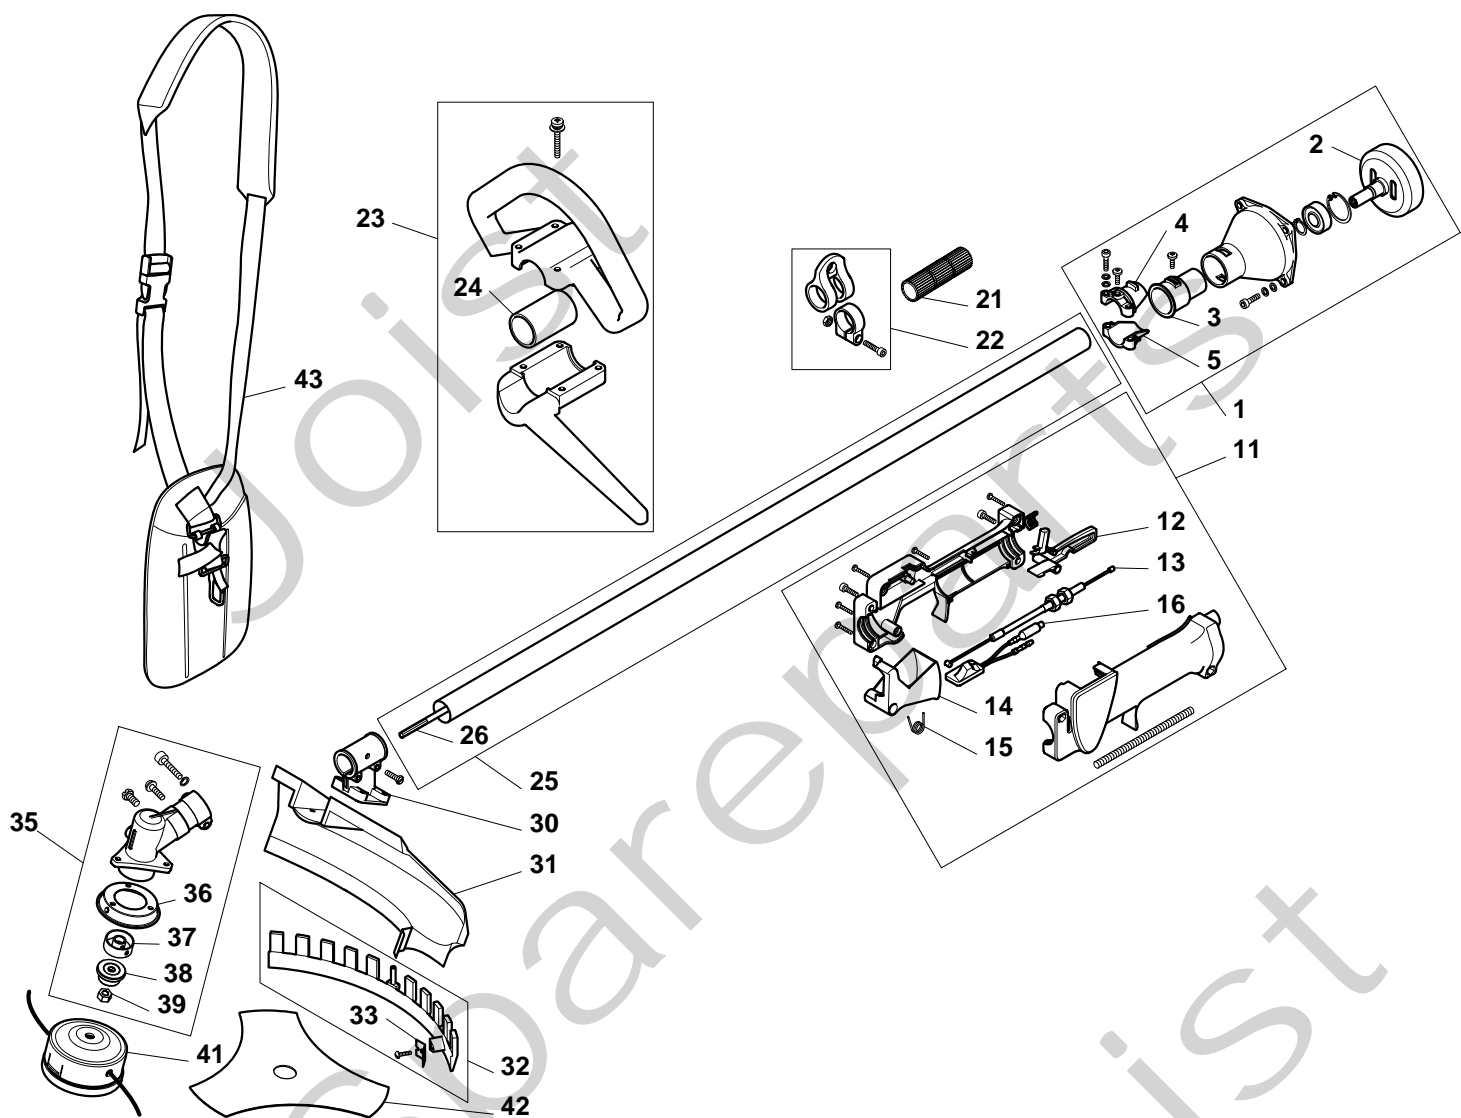

Genuine Spare Parts

www.stiga.com

G6 ' (
Model Year 2011

- Use GLOBAL GARDEN PRODUCT Genuine Spare Parts specified in the parts list for repair and/or replacement.
- The contents described in the parts list may change due to improvement.
- The drawings of the spare parts are only indicative and might not represent the part in question exactly.
- The indications "right" - "left" - "front" - "rear" refer to the position of the operator when using the machine.
- When placing orders of parts for repair and/or replacement, make sure that the illustrated parts list is the one applying to the machine's year of manufacture, as shown on the identification plate attached to the machine.

Pos. Fig.	Antal Quantity	Art No Part No	Benämning	Description	Anmärkning Notes
1	1	183785004/0	Transmissionsstöd	Support Trasm.Assy	
2	1	123050012/0	Kopplingshjul	Drum Ass'Y, Clutch	
3	1	123275036/0	Gummihylsa	Grommet	
4	1	123720005/0	Fäste	Support	
5	1	123720004/0	Fäste	Support	
11	1	183300027/0	Handtag kpl	Handle Assy	
12	1	123315104/0	Säkerhetsspärr	Safety Lever	
13	1	123066026/0	Gaswire	Throttle Cable	
14	1	123315105/0	Gasreglage	Throttle Lever	
15	1	123430612/0	Fjäder	Spring	
16	1	183303002/0	Brytare	Switch	
21	1	123170004/0	Distans	Spacer	
22	1	183780002/0	Fäste-sele	Harness Support Ass.Y	
23	1	183300025/0	Handtag-främre	Front Handle	
24	1	123655005/0	Gummihylsa	Grommet	
25	1	183869073/0	Drivaxelrör kpl	Assy Transm. Tube+Flex	
26	1	123020038/0	Drivaxel kpl	Trasmission Shaft	
30	1	123784012/0	Fäste	Support	
31	1	123465007/0	Skyddskåpa	Safety Cover	
32	1	183600055/0	Skydd	Guard	
33	1	123311013/0	Kniv	Line Cutter	
35	1	183820507/0	Snäckväxel kpl	Gear Case Assy	
36	1	123670002/0	Skydd	Guard	
37	1	123250002/0	Ringmutter-övre	Upper Ring Nut	
38	1	123250003/0	Ringmutter-nedre	Lower Ring Nut	
39	1	123120015/0	Mutter	Nut	
41	1	123155009/0	Skärhuvud kpl	2 Hedges Nylon Head	
42	1	123155010/0	Röjklina	3 Teeth Disc	
43	1	123046005/0	Sele	Harness	