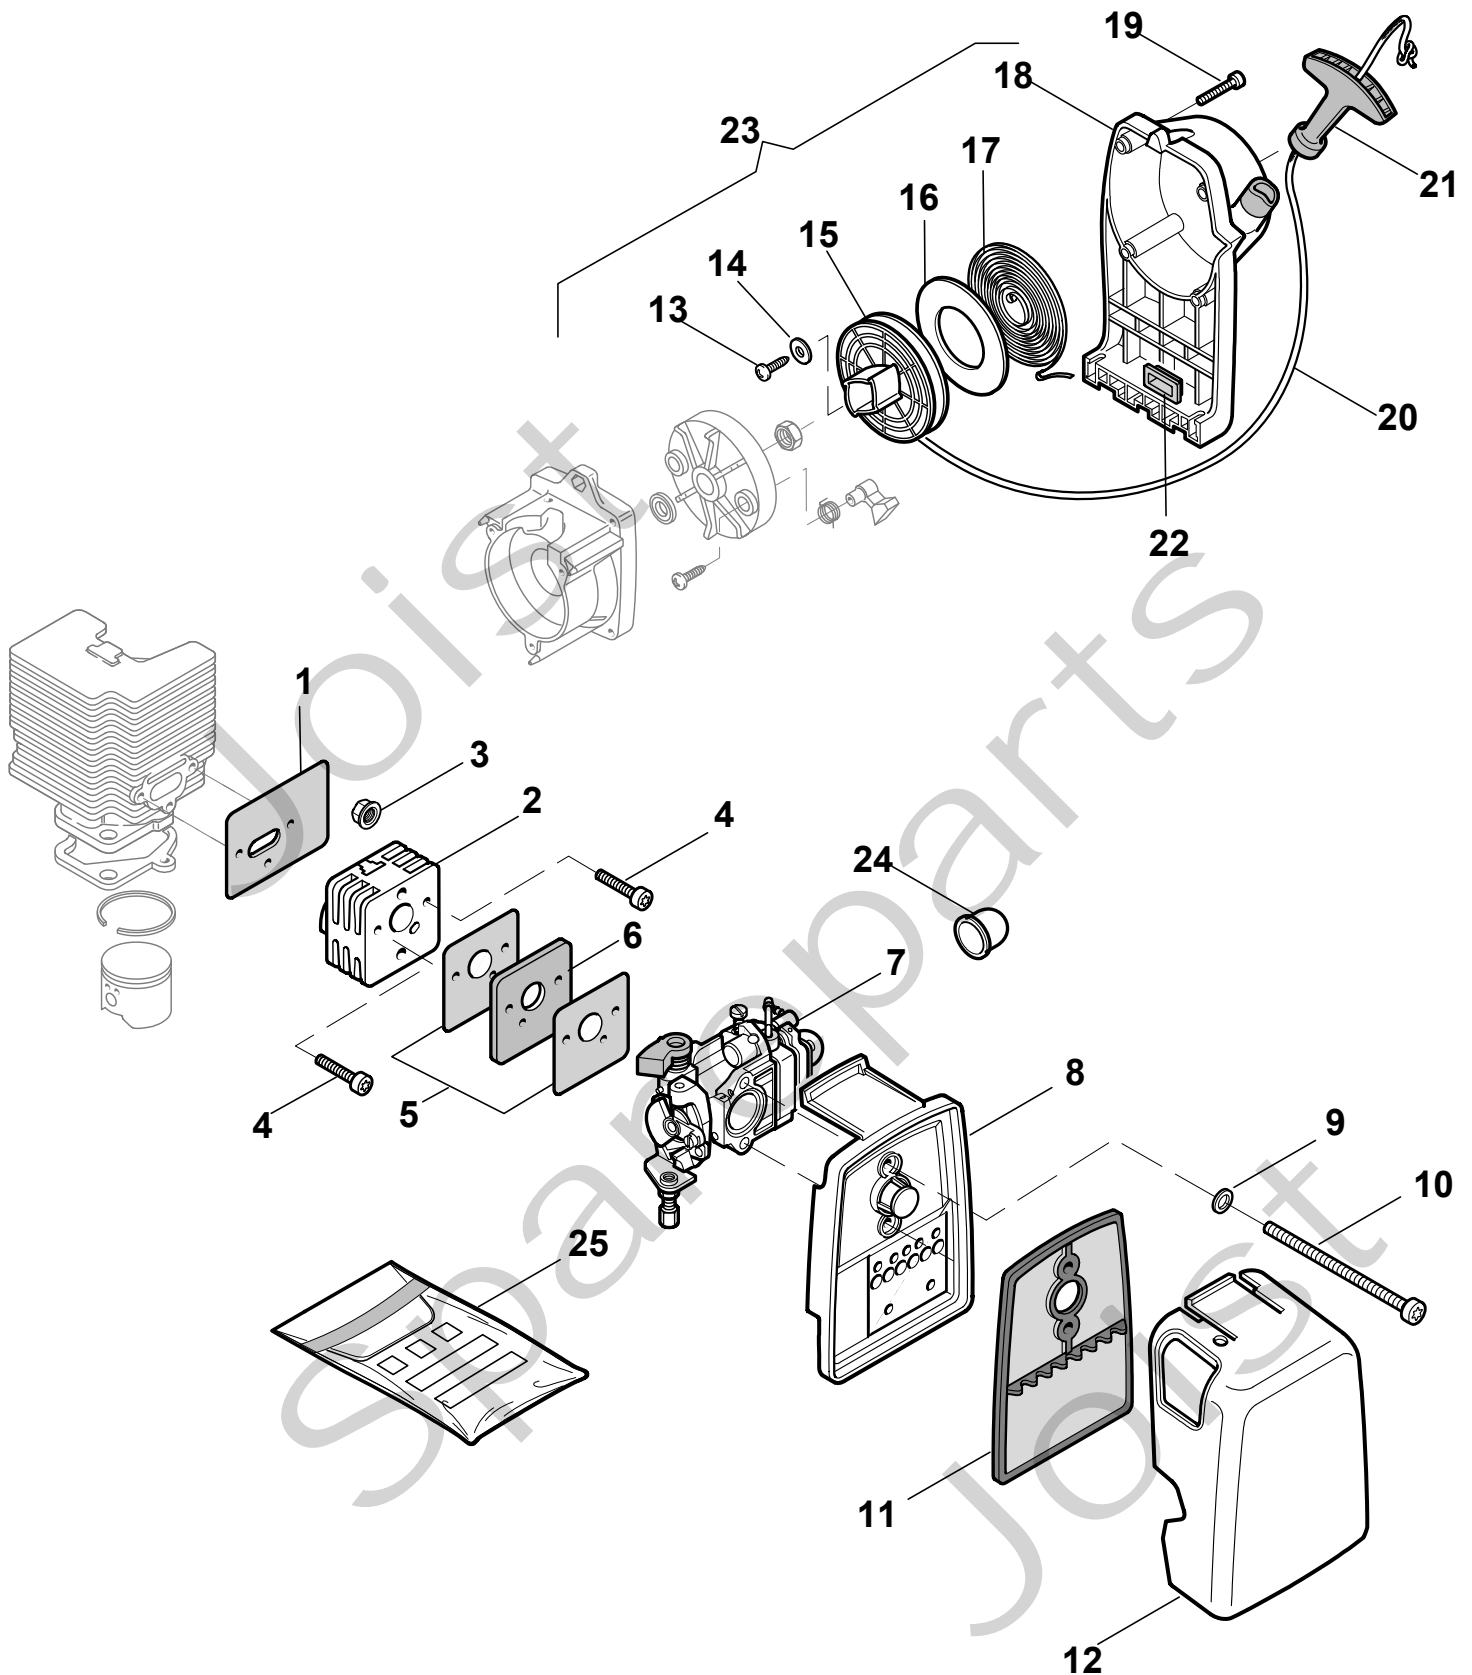

Pos. Fig.	Antal Quantity	Art No Part No	Benämning	Description	Anmärkning Notes
1	1	3724360	Packning	Intake Manif-Gasket	
2	1	3750410	Insugningsrör	Intake Manifold	
3	2	2670280	Mutter	Nut	
4	2	2135050	Skruv	Screw	
5	2	3724400	Packning	Intake-Carb Gasket	
6	1	3785070	Värmedistans	Heat Block	
7	1	23054009/1	Förgasare	Carburettor	
7	1	4353130	Förgasare	Carburettor	
8	1	8750430	Luftfilterhus	Air Filter Holder	
9	3	2312090	Bricka	Washer	
10	2	2135250	Skruv	Screw	
11	1	3781630	Luftfilter	Air Filter	
12	1	4563710	Luftfilterkåpa	Filter Cover Yellow	
13	3	2123100	Skruv	Screw	
14	1	3613420	Bricka	Washer	
15	1	4562220	Linhjul	Starter Pulley	
16	1	3723640	Skiva	Disc	
17	1	4611480	Startfjäder	Starter Spring	
18	1	8563700	Starter Recoil Case	Starter Recoil Case	
19	12	2135040	Skruv	Screw	
20	1	3784030	Startsnöre	Starter Cord	
21	1	3750067	Starthandtag	Starter Handle	
22	4	3745530	Hylsa	Serb.Grommet	
23	1	4252690	Start kpl (Inkl. 13-22)	Starter Ass.Y (Incl. 13-22)	
24	1	3744870	Primer	Primer Pump	
25	1	4353150	Packning	Gasket-Diaph. Set