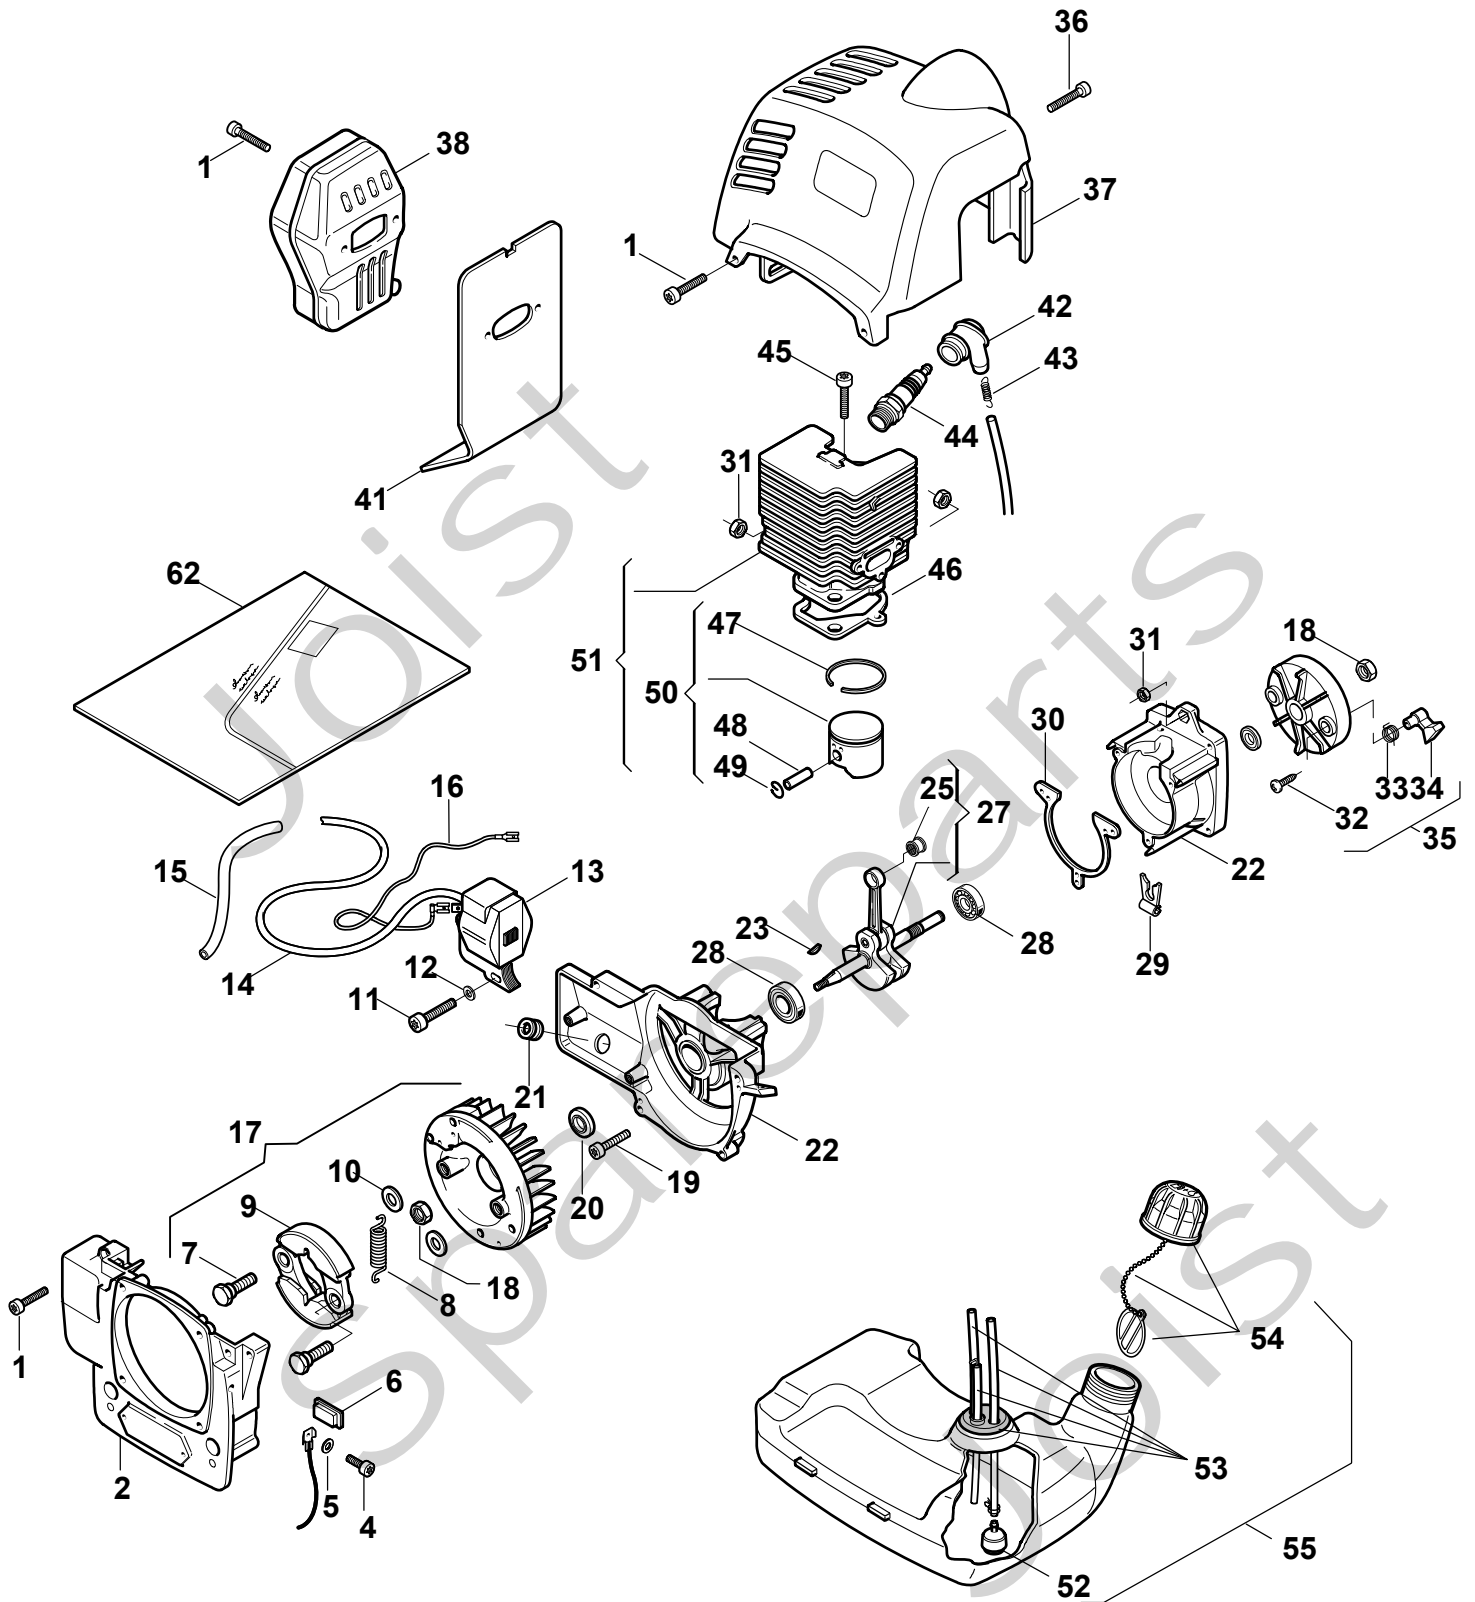

Pos. Fig.	Antal Quantity	Art No Part No	Benämning	Description	Anmärkning Notes
1	2	2135040	Skruv	Screw	
2	1	4540820	Transm.stödhus	Transm. Support Case	
4	1	2132500	Skruv	Screw	
5	1	2312120	Bricka	Washer	
6	4	3745530	Hylsa	Serb.Grommet	
7	2	2653280	Skruv	Friz.Screw	
8	1	3654090	Fjäder	Spring	
9	2	3660450	Koppling	Clutch Unit	
10	2	2321100	Bricka	Washer	
11	2	2132510	Skruv	Screw	
12	2	2321050	Bricka	Washer	
13	1	3210665	Elektron kspole	Electronic Coil	
14	1	3211080	Spark Plug Cable	Spark Plug Cable	
15	1	3782040	Kabelhöje	Wire Jacket	
16	1	3211410	Jordkabel	Earth Cable	
17	1	4251470	Svängjul kpl	Flywheel Ass.Y (Incl.7,9,10)	
18	2	2670120	Svärdmutter	Nut	
19	3	2135050	Skruv	Screw	
20	2	3121070	Tätningring	Seal Ring	
21	1	3745130	Hylsa	Grommet	
22	1	8540680	Vevhus	Crankcase Ass.Y	
23	1	3151010	Kil	Flywheel Key	
24	2	3614480	Bricka	Washer	
25	1	3116100	Nållager	Needle Bearing 8X12X10	
26	2	3614891	Bricka	Washer	
27	1	8250830	Vevaxel (Inkl. 25)	Crankshaft (Incl.25)	
28	2	3112240	Kullager	Bearing	
29	1	3750280	Massathread Guide	Massathread Guide	
30	1	3724031	Packning	Gasket	
31	5	2432040	Mutter	Nut	
32	2	2123100	Skruv	Screw	
33	2	3654050	Fjäder	Spring	
34	2	3749570	Startspärr	Starter Hook	
35	1	8540810	Startkopp (Inkl.32-36)	Starter Cup Ass.Y (Incl.32-36)	
36	1	2135030	Skruv	Screw	
37	1	4563690	Cylinderkåpa	Cylinder Cover Ass.Y Yellow	
38	1	4122140	Ljuddämpare	Muffler Assy	
41	1	3724370	Packning	Muffler Gasket	
42	1	3744850	Tändstiftshatt	Spark Plug Cover	
43	1	3657530	Tändstiftsfjäder	Spark Plug Spring	
44	1	3210024	Tändstift	Spark Plug	
45	2	2135150	Skruv	Screw	
46	1	3724250	Cylinderkåpa	Cylinder Gasket	
47	1	3123210	Kolring	Piston Ring X Mod. Ø 35	
48	1	3158220	Kolvbult Ø 35	Piston Pin Ø 35	
49	2	3356050	Låsring	Circlip	
50	1	8541100/1	Kolv kpl	Mod.31Piston Ass.Y Ø 35 (Incl.26,47-49)	
51	1	8541090/1	Cylinder-kolv kpl Ø 35	D35Cylinder-Piston Ass.Y Ø 35 (Incl.50)	
52	1	4253290	Bränslefilter	Intake Filter	
53	1	8745541	Gummihylsa	Grommet Ass.Y	
54	1	8741370	Tanklock	Fuel Cap Ass.Y	
55	1	4252530	Bränsletank	Fuel Tank Ass.Y (Incl.52-54)	
62	1	8724370	Packning	Gasket Set (Incl.30,41,46)