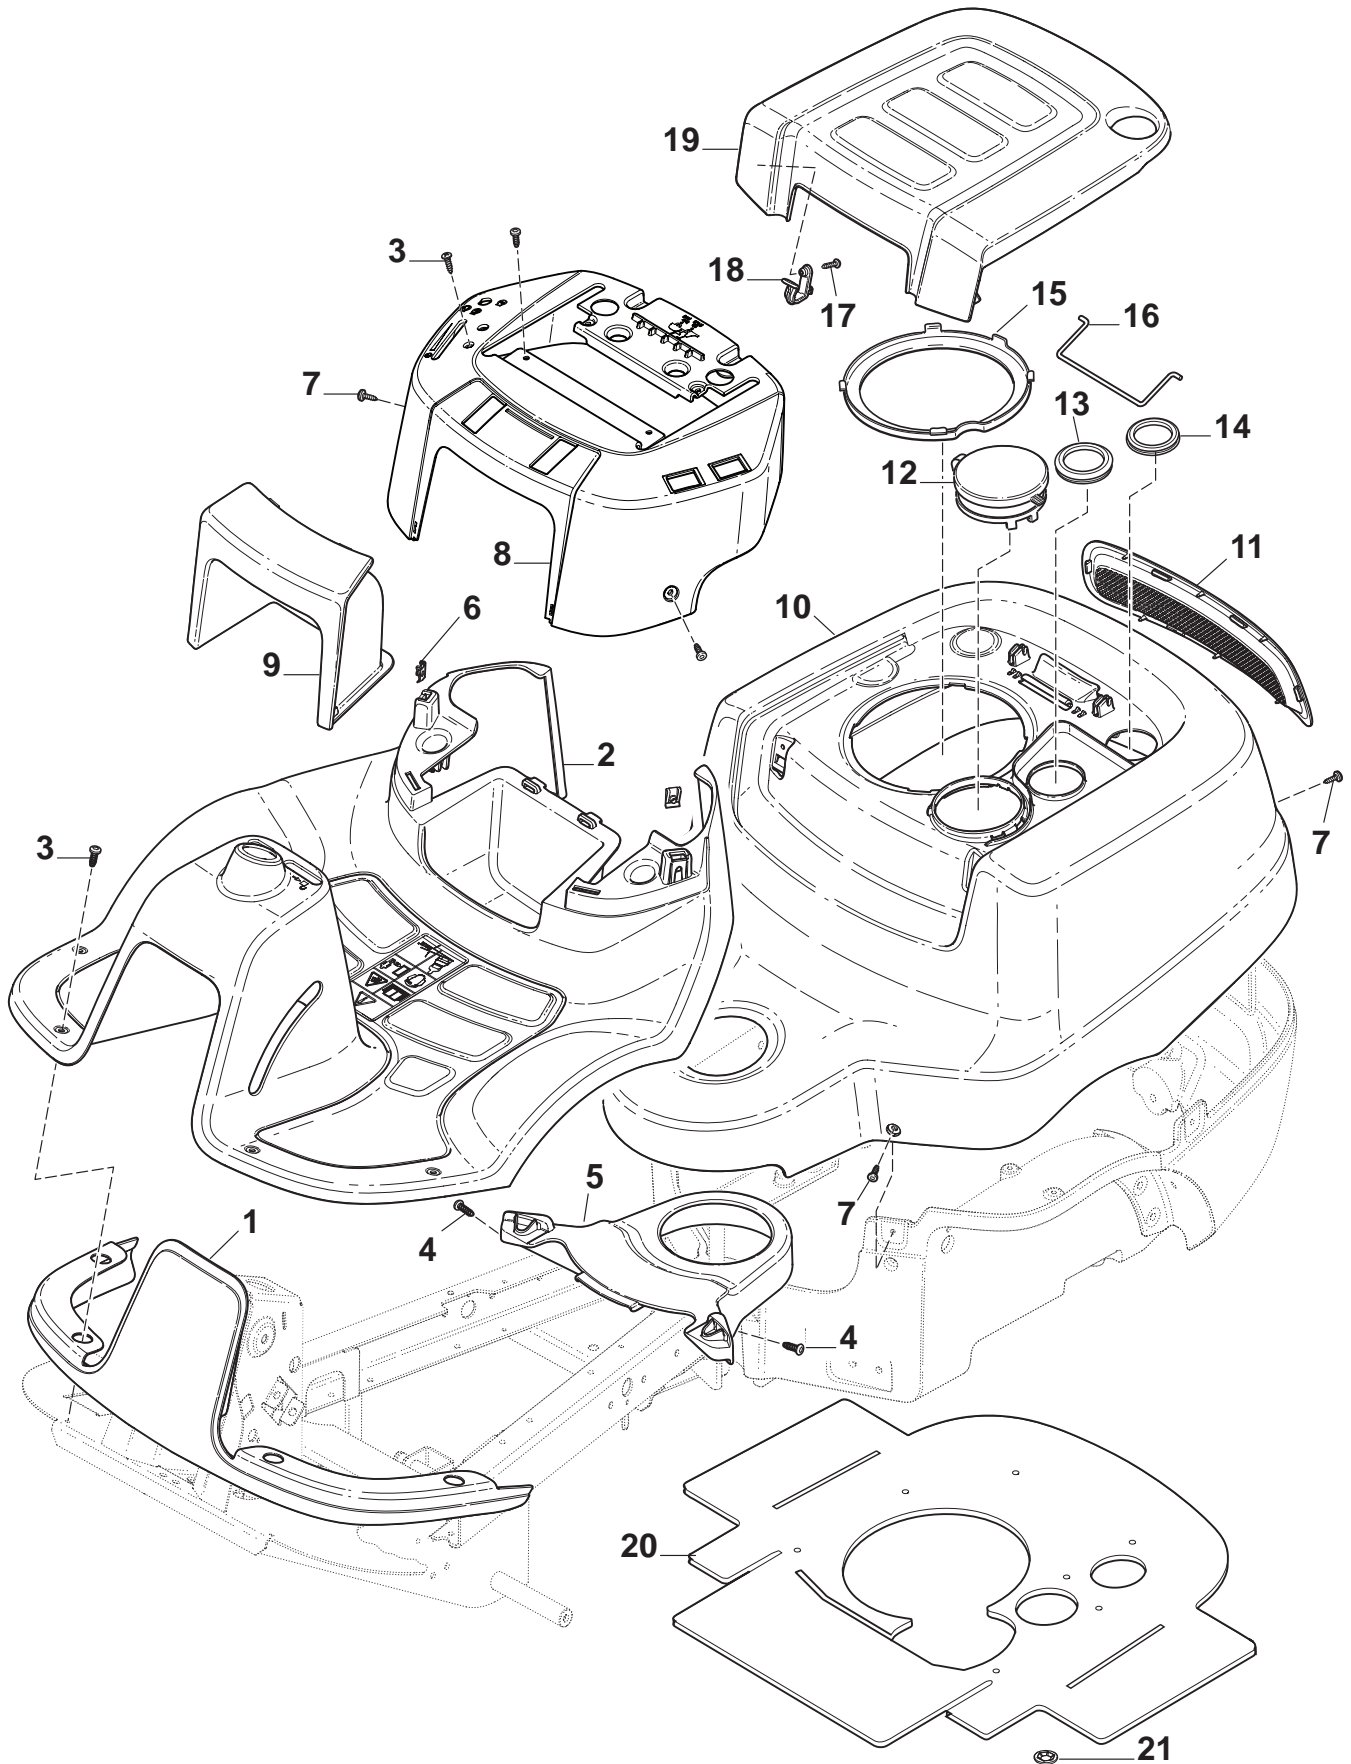

Reservdelskatalog Parts Catalogue

Park 220

2F5820321/S16 - Season 2017

- Use STIGA S.p.A. Genuine Spare Parts specified in the parts list for repair and/or replacement.
 - The contents described in the parts list may change due to improvement.
 - The drawings of the spare parts are only indicative and might not represent the part in question exactly.
 - The indications "right" - "left" - "front" - "rear" refer to the position of the operator when using the machine.
- When placing orders of parts for repair and/or replacement, make sure that the illustrated parts list is the one applying to the machine's year of manufacture, as shown on the identification plate attached to the machine.

www.stiga.com

Utgåva Issue 28 - 2017		Monteringsdetaljer Assembly parts			
Pos. Fig.	Antal Q.ty	Art nr Part No	Benämning	Description	Anmärkning Notes
1	2	9595-0262-00	Spännstift	Locating Pin	
2	4	9959-0820-16	Skruv	Screw	
3	2	1134-4185-01	Ansatsbricka	Flange Washer	
4	4	112523060/0	Bricka	Washer	
5	2	1134-4734-01	Tändningsnyckel	Ignition Key	
6	1	1134-6113-01	Skruv	Screw	
11	1	137510307/0	Stift	Pin	
12	1	112642450/0	Stift	Pin	
13	1	1134-0072-02	Linhjul	Steering Pulley	
14	1	337774098/0	Fäste	Bracket	
15	1	112523060/0	Bricka	Washer	
16	1	322399804/1	Mutter	Nut	
17	1	112155000/0	Mutter	Nut	

Utgåva Issue 28 - 2017		Seat			
Pos. Fig.	Antal Q.ty	Art nr Part No	Benämning	Description	Anmärkning Notes
55	1	112155000/0	Mutter	Nut	
56	1	1134-5824-01	Fjäder	Spring	
57	1	9930-0820-16	Skruv	Screw	
58	1	1137-0877-01	Pedal	Pedal	
59	1	112604899/0	Starlock	Crown Fastener	
60	1	9595-0230-00	Stift	Pin	
61	1	1137-0958-01	Pedal	Pedal	