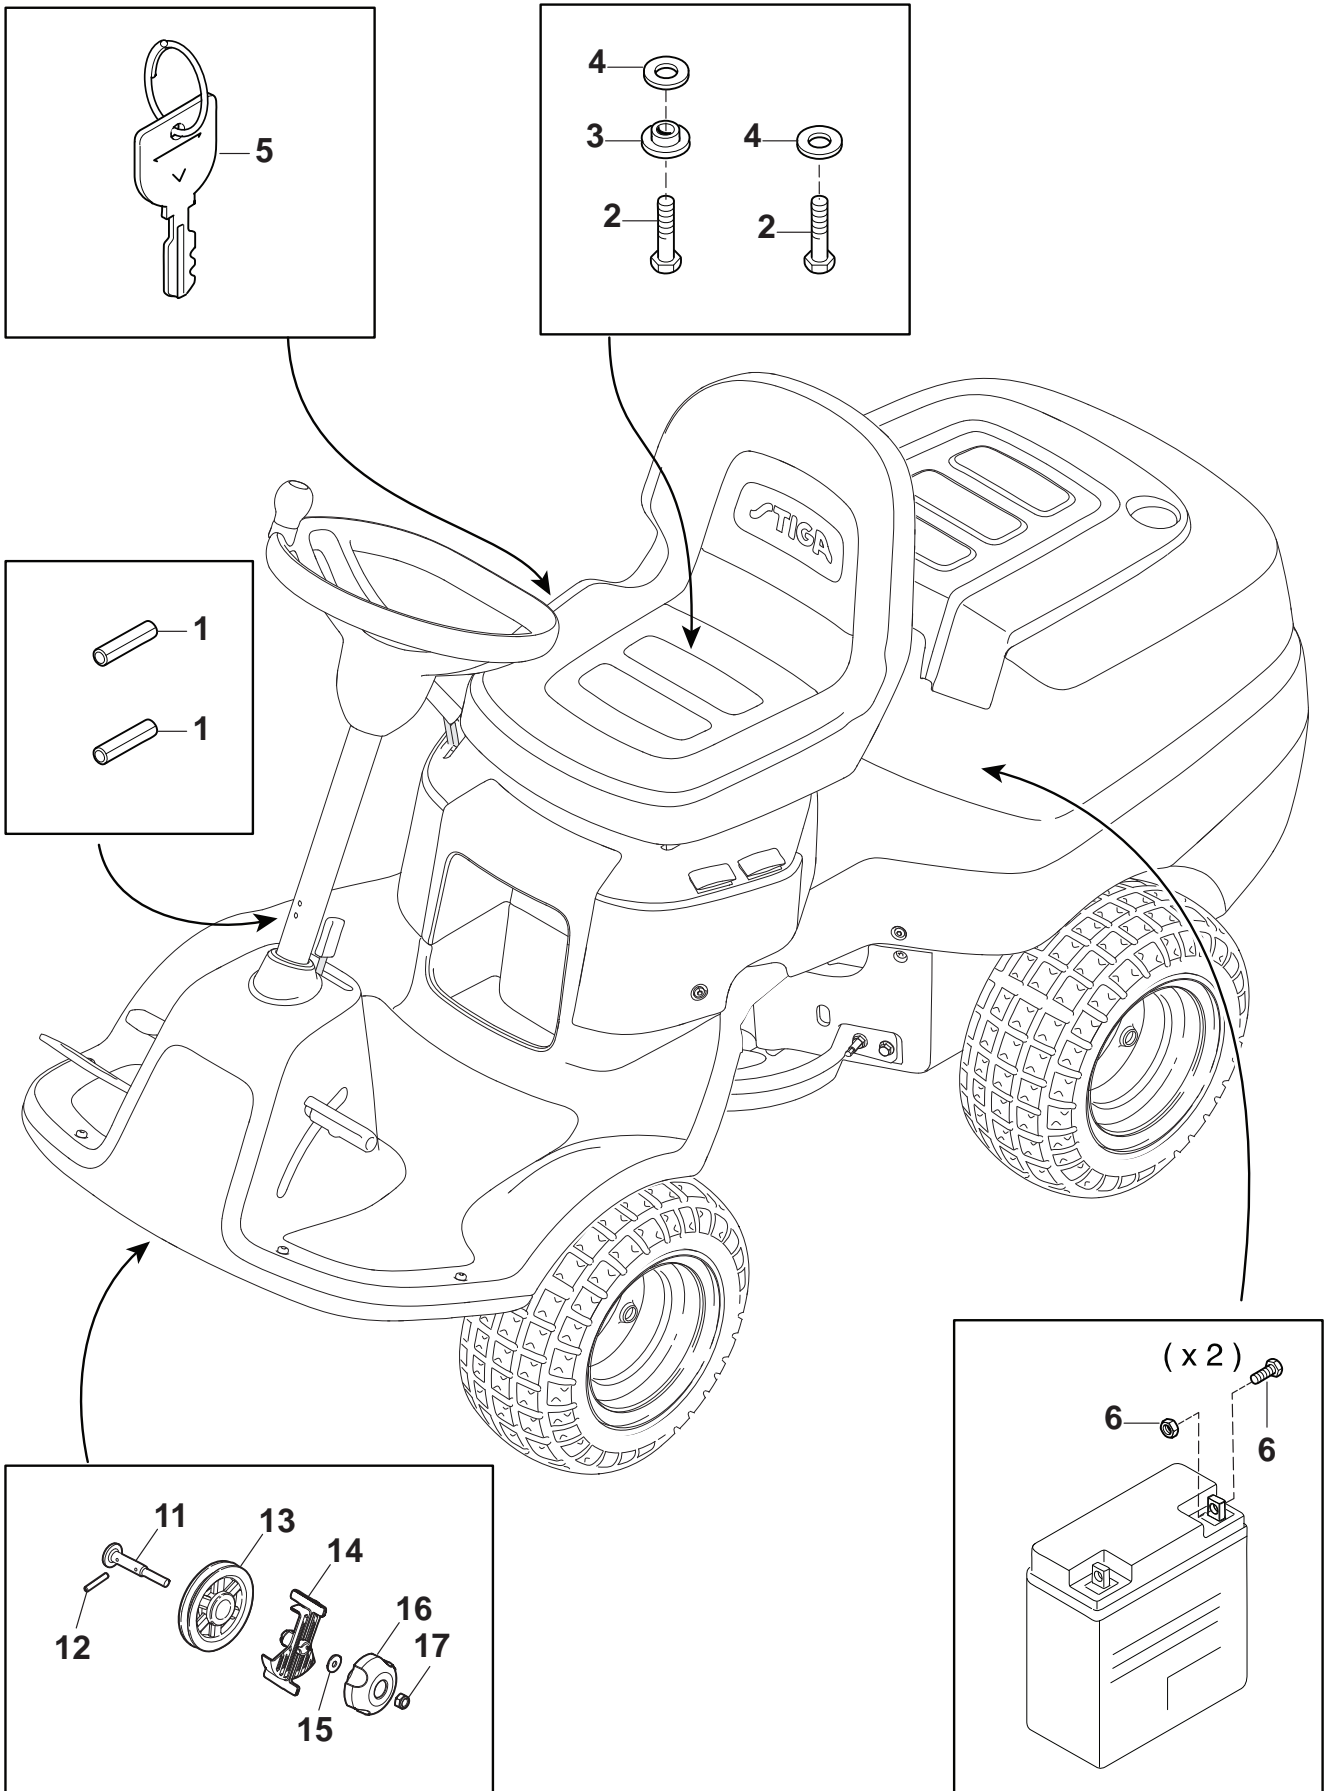

Utgåva Issue 28 - 2017		Monteringsdetaljer Assembly parts			
Pos. Fig.	Antal Q.ty	Art nr Part No	Benämning	Description	Anmärkning Notes
1	2	9595-0262-00	Spännstift	Locating Pin	
2	4	9959-0820-16	Skruv	Screw	
3	2	1134-4185-01	Ansatsbricka	Flange Washer	
4	4	112523060/0	Bricka	Washer	
5	2	1134-4734-01	Tändningsnyckel	Ignition Key	
6	1	1134-6113-01	Skruv	Screw	
11	1	137510307/0	Stift	Pin	
12	1	112642450/0	Stift	Pin	
13	1	1134-0072-02	Linhjul	Steering Pulley	
14	1	337774098/0	Fäste	Bracket	
15	1	112523060/0	Bricka	Washer	
16	1	322399804/1	Mutter	Nut	
17	1	112155000/0	Mutter	Nut