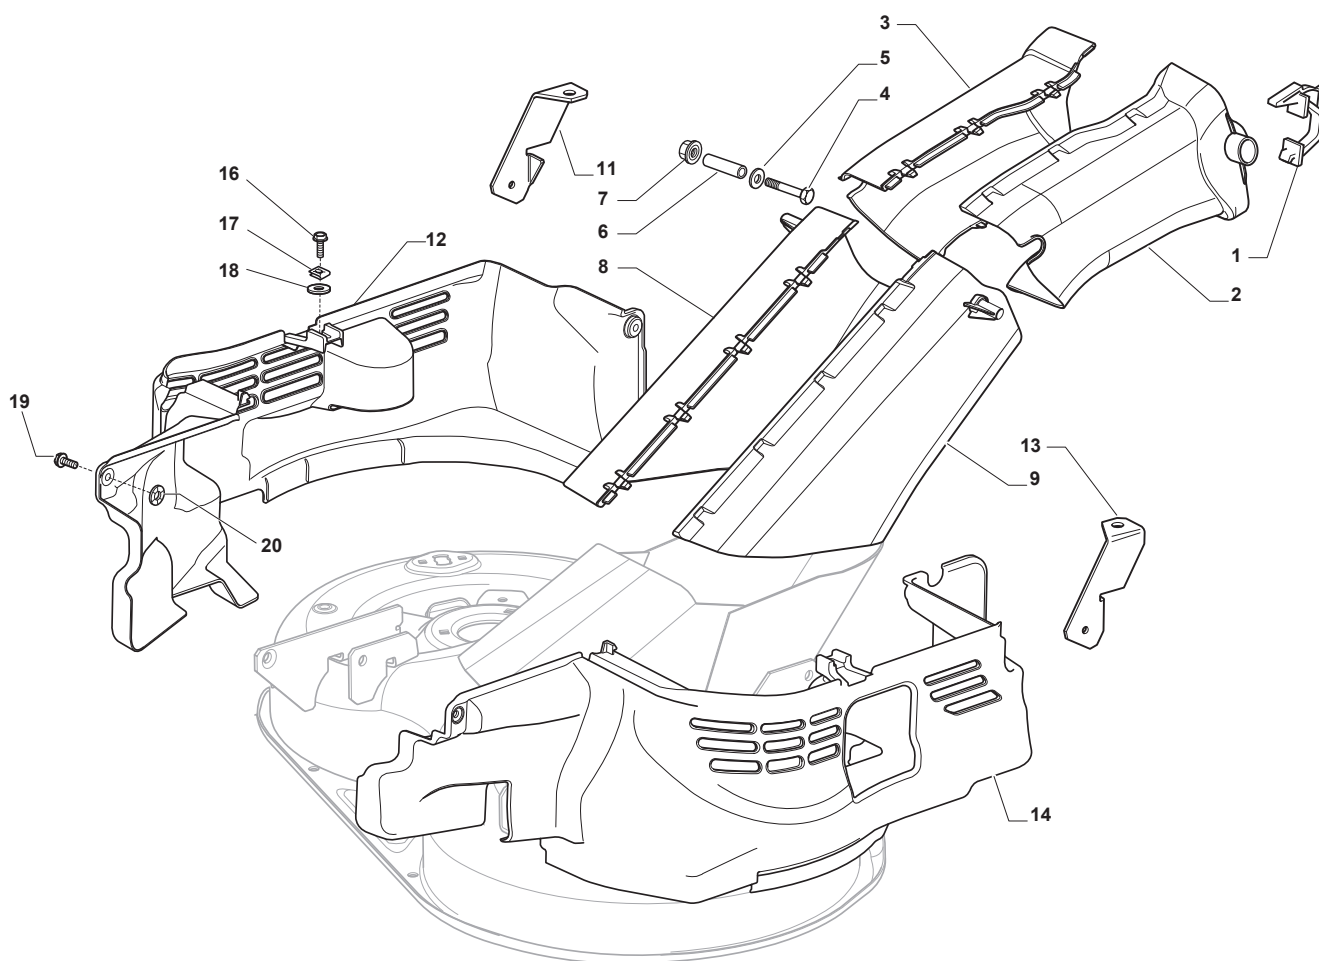

Utgåva Issue 20 - 2015		Skydd Guards			
Pos. Fig.	Antal Q.ty	Art nr Part No	Benämning	Description	Anmärkning Notes
1	2	325774499/0	Fäste	Clamp	
11	1	325774527/0	Fäste	Clamp	
12	1	325060164/0	Remskydd	Case	
13	1	325774529/0	Fäste	Clamp	
14	1	325060165/0	Remskydd	Case	
16	2	112789008/0	Skruv	Screw	
17	2	112437503/0	Plat	Plate	
18	2	112523020/0	Bricka	Washer	
19	4	125943011/0	Skruv	Screw	
2	1	325108056/0	Luftledare	Conveyor	
20	4	112604899/0	Starlock P6704 8 Fz	Crown Fastener	
3	1	325108057/0	Luftledare	Conveyor	
4	2	112792425/0	Skruv	Screw	
5	2	112521330/0	Bricka	Washer	
6	2	125160071/0	Distans	Spacer	
7	2	112292102/0	Mutter	Nut	
8	1	325108064/0	Luftledare	Conveyor	
9	1	325108065/0	Luftledare	Conveyor