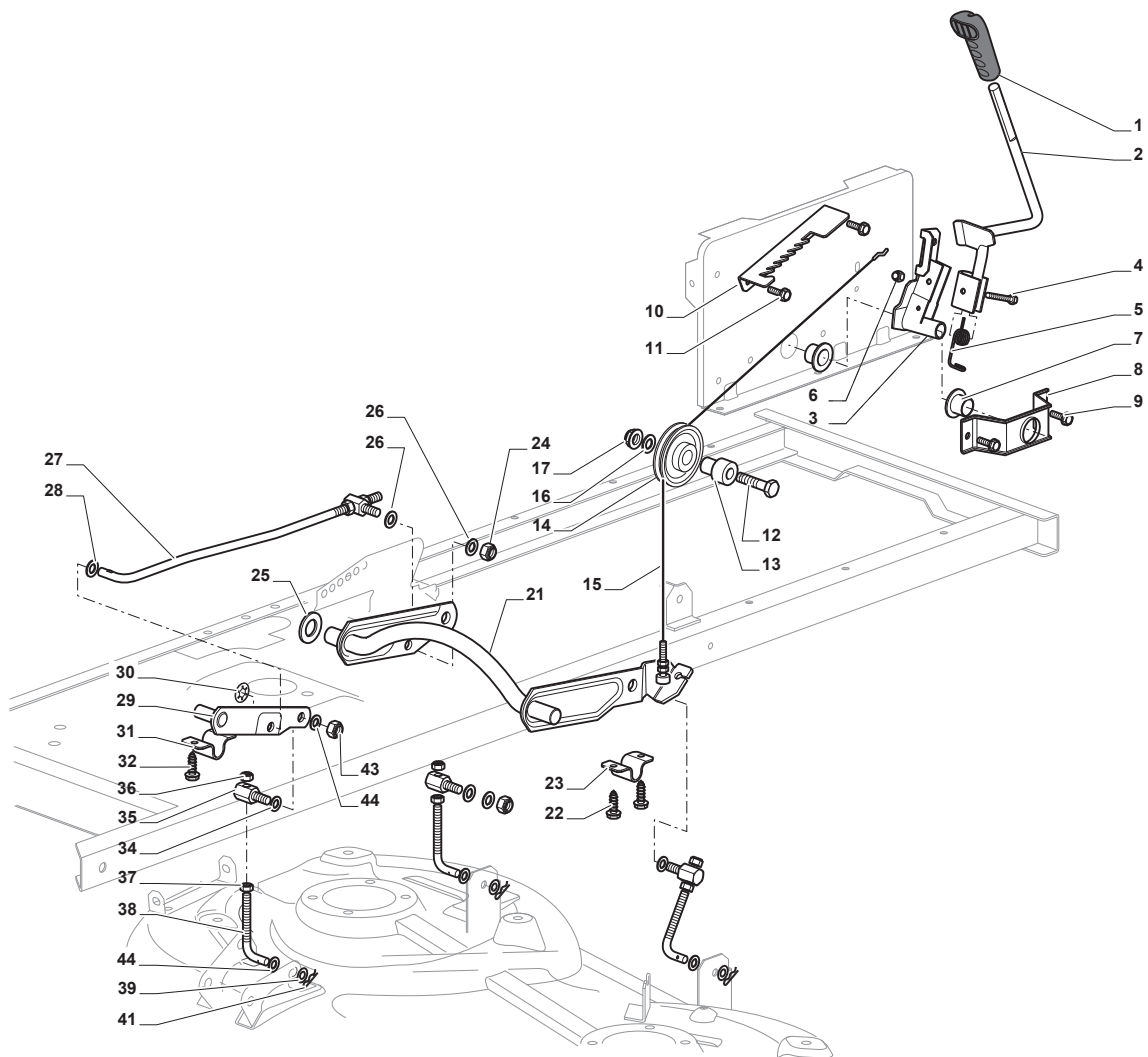

Utgåva Issue 20 - 2015		Skärplatta, Lyft Cutting Plate Lifting			
Pos. Fig.	Antal Q.ty	Art nr Part No	Benämning	Description	Anmärkning Notes
1	1	325394533/0	Knopp	Knob	
2	1	382318255/0	Spak	Lever	
3	1	382318231/0	Axel	Axle	
4	1	112674700/0	Skruv	Screw	
5	1	125430261/0	Fjäder	Spring	
6	1	112154510/0	Mutter	Nut	
7	2	325038006/0	Bussning	Bushing	
8	1	325785297/0	Fäste	Support	
9	2	125943009/0	Skruv	Screw	
10	1	325735515/0	Segment	Steering Sector	
11	2	125943009/0	Skruv	Screw	
12	1	112793701/0	Skruv	Screw	
13	1	125040636/0	Bussning	Bushing	
14	1	125601579/0	Remskiva	Pulley	
15	1	382004620/0	Kabel	Wire	
16	1	112523060/0	Bricka	Washer	
17	1	112293201/0	Mutter	Nut	
21	1	382318253/0	Axel	Axle	
22	4	112735599/0	Skruv	Screw	
23	2	325547231/0	Plat	Plate	
24	1	112155000/0	Mutter	Nut	
25	2	112521390/0	Bricka	Washer	
26	2	325670011/0	Bricka	Antifriction Washer	
27	1	382000569/1	Lyftspak	Connecting Rod	
28	1	112521350/0	Bricka	Washer	
29	1	382318237/0	Spak	Axle	
30	1	112604899/0	Starlock P6704 8 Fz	Crown Fastener	
31	1	325547231/0	Plat	Plate	
32	2	112735599/0	Skruv	Screw	
34	3	325670008/1	Bricka	Washer	
35	3	125510107/1	Stift	Pin	
36	3	112156602/0	Mutter	Nut	
37	3	112295200/0	Mutter	Nut	
38	3	125840012/0	Spännstang	Tie Rod	
39	3	325670008/1	Bricka	Washer	
41	3	124487998/0	Fjäder Clip	Cotter Pin	
43	3	112156602/0	Mutter	Nut	
44	6	325670008/1	Bricka	Washer