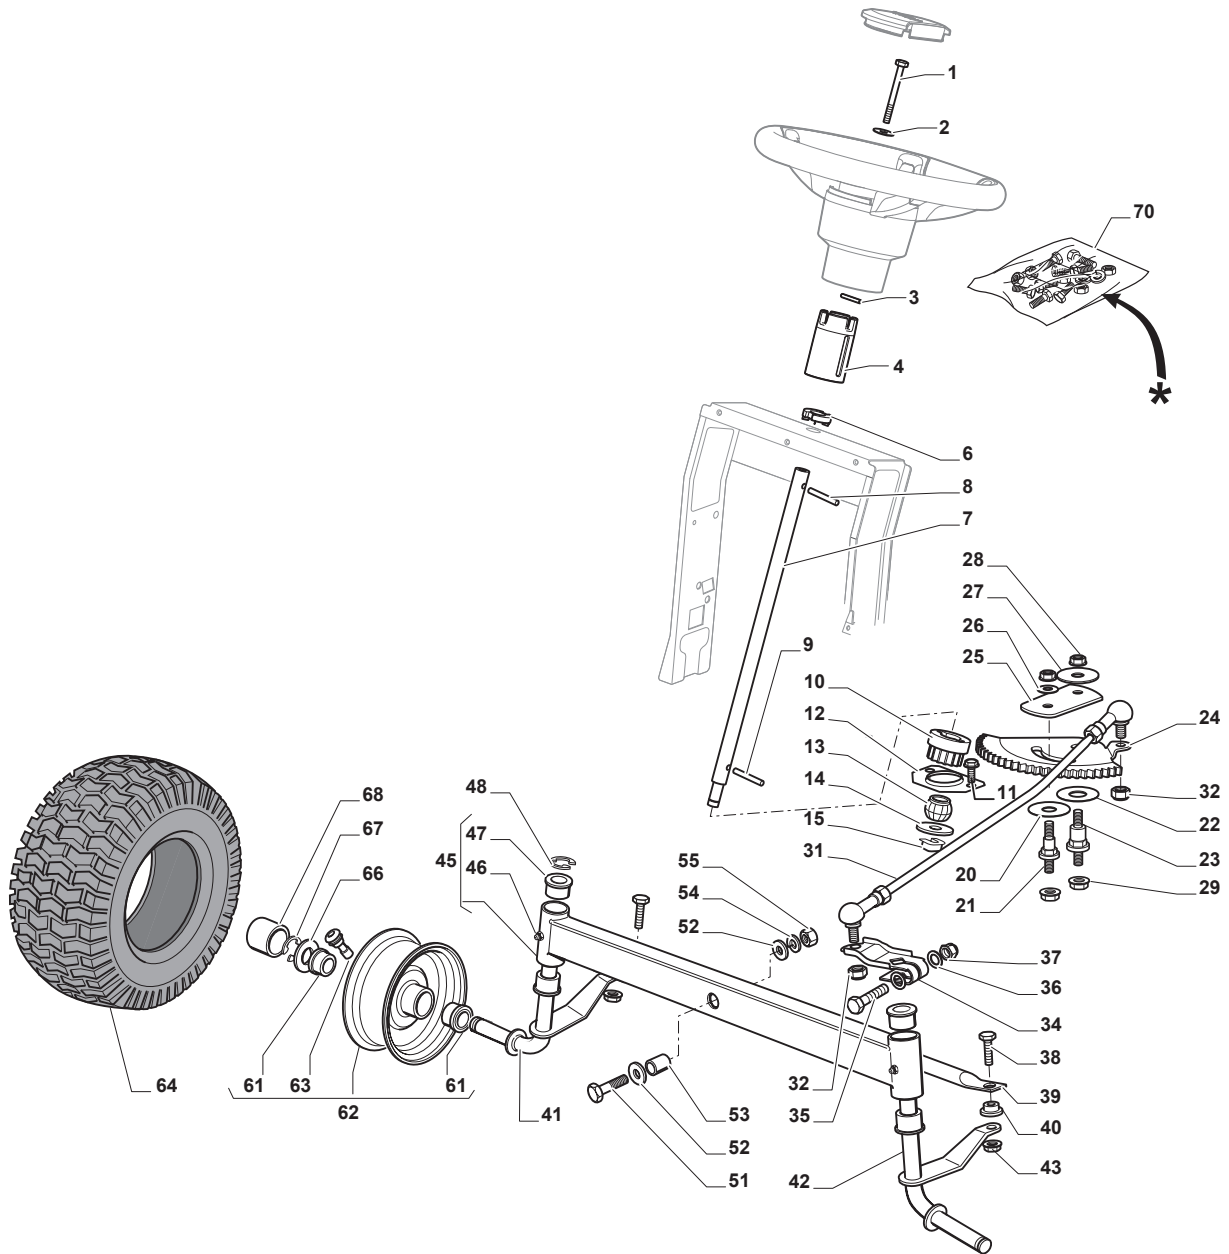

Utgåva Issue 20 - 2015		Steering			
		Steering for STIGA Models			
Pos. Fig.	Antal Q.ty	Art nr Part No	Benämning	Description	Anmärkning Notes
1	1	112692050/0	Skruv	Screw	
2	1	112540260/0	Lasbricka 8.4X15X0.8	Grower	
3	1	112523070/0	Bricka	Washer	
4	1	382785266/0	Fäste	Support	
6	1	325038008/0	Bussning	Bushing	
7	1	125520007/0	Rattstang	Steering Column	
8	1	112620300/0	Fjäder	Spring	
9	1	112622650/0	Stift	Dowel pin	
10	1	125570003/0	Drev	Pinion	
11	2	127943051/0	Skruv	Screw	
12	1	325785213/1	Fäste	Support	
13	1	325743000/0	Länk	Joint	
14	1	112521370/0	Bricka	Washer	
15	1	112436030/0	Plat	Plate	
20	1	322672151/0	Bricka	Antifriction Washer	
21	1	125510104/0	Stift	Pin	
22	1	125670023/0	Bricka	Washer	
23	1	125510109/0	Stift	Pin	
24	1	325735519/0	Segment	Steering Sector	
25	1	325547233/0	Plat	Plate	
26	1	112369500/0	Bricka	Elastic Washer	
27	1	122160400/0	Fjäderbricka	Elastic Disc	
28	2	112155010/0	Mutter	Nut	
29	2	112155010/0	Mutter	Nut	
31	1	382000566/2	Rattstang	Steering Rod	
32	2	112156602/0	Mutter	Nut	
34	1	325318243/0	Spak	Lever	
35	1	112692390/0	Skruv	Screw	
36	2	112521360/0	Bricka	Washer	
37	1	112156602/0	Mutter	Nut	
38	2	125510103/0	Stift	Pin	
39	1	325840029/0	Parallellstag	Tie Rod	
40	2	325038007/0	Bussning	Bushing	
41	1	382230373/0	Spindel Höger	Right Stub Axle	15 inch
42	1	382230375/0	Spindel-vä	Left Stub Axle	15 inch
43	2	112155000/0	Mutter	Nut	
45	1	382034030/0	Framaxel	Equalizer With Bush And Lubricator	
46	2	112379511/0	Smörjnippel	Grease Dispenser	
47	4	125034002/1	Bussning	Bushing	
48	1	112001010/0	Lasring	Benzing Ring	
51	1	112692695/0	Skruv	Screw	
52	2	112523100/0	Bricka	Washer	
53	1	125160016/0	Distans	Spacer	
54	1	112587100/0	Fj.Bricka 13X21X2.5	Grower	
55	1	112295300/0	Mutter	Nut	
61	4	125122200/2	Kullager	Bearing	
62	2	182000598/0	Fälg kpl	Rimm	
63	2	125950000/0	Ventil	Valve	
64	2	125590018/0	Däck	Tyre	13 inch - Stiga Version