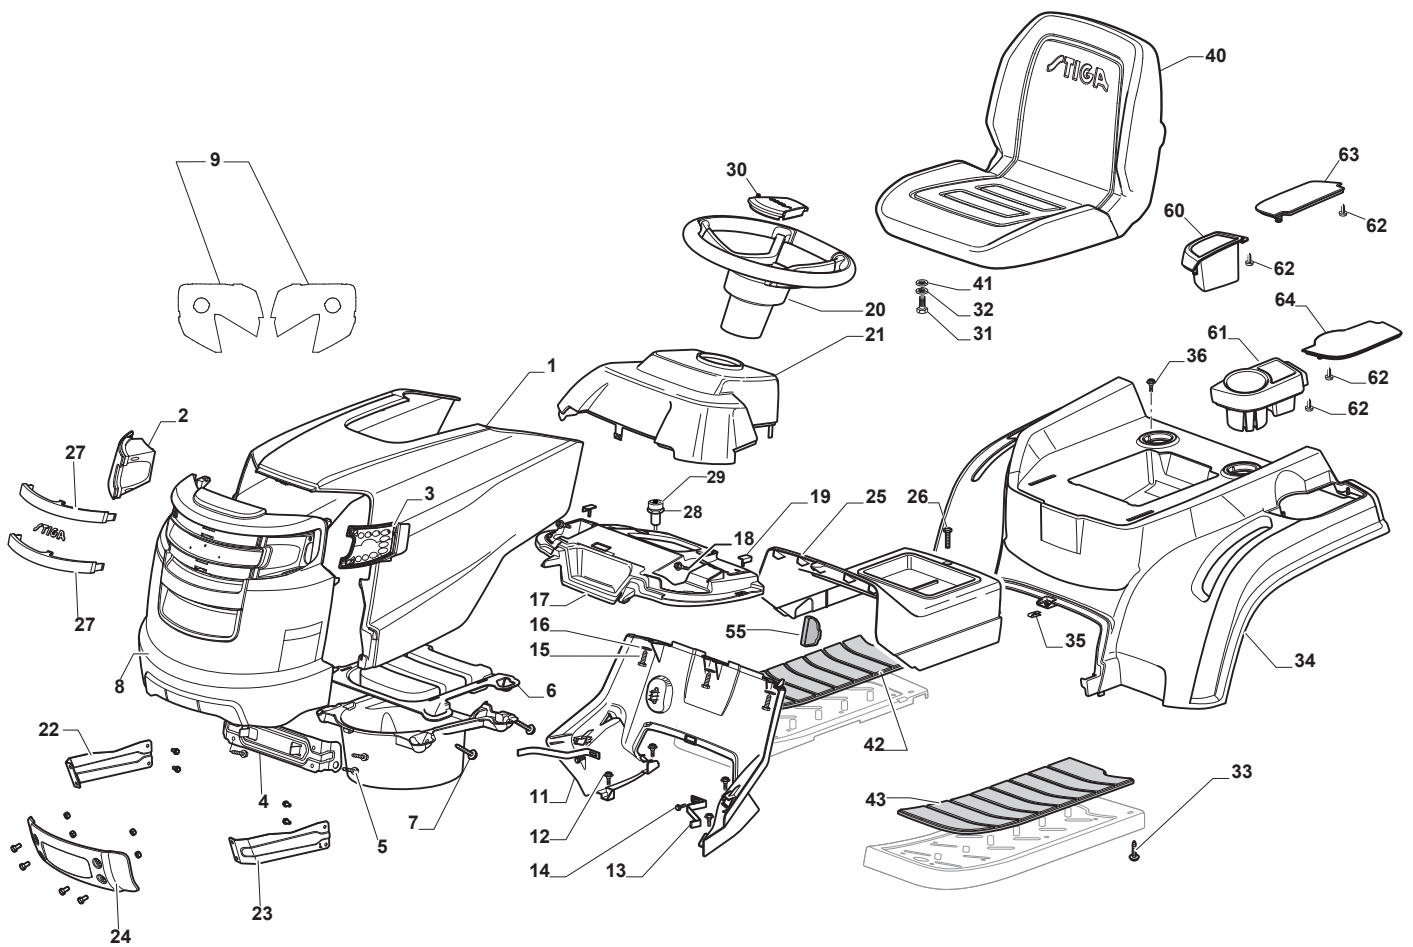

Utgåva Issue 20 - 2015		Kaross	Body		
Pos. Fig.	Antal Q.ty	Art nr Part No	Benämning	Description	Anmärkning Notes
1	1	325076912/0	Motorhuv Gul	Engine Hood Yellow	
2	1	382185502/1	Right Lamp Light	Right Led Light	
3	1	382185503/1	Left Lamp Light	Left Led Light	
4	1	325785365/0	Huvfäste Sds-Sdx	Engine Hood Support	
5	4	112735403/0	Skruv	Screw	
6	1	325263310/0	Luftledare	Conveyor	
7	4	112728692/0	Skruv	Screw	
8	1	325076954/0	Frontal Hood	Frontal Hood	
9	1	114363452/0	Dekal	Label	
10	2	112728686/0	Skruv	Screw	
11	1	325785298/0	Panelfäste	Dashboard Support	
12	4	125943010/0	Skruv	Screw	
13	2	325270325/0	Ledplat	Guide	
14	2	112735599/0	Skruv	Screw	
15	3	112735406/0	Skruv	Screw	
16	3	112523040/0	Bricka	Washer	
17	1	325120259/0	Panel	Dashboard	
18	2	125943010/0	Skruv	Screw	
19	2	325260003/0	Plugg	Grommet	
21	1	325120203/0	Kapa	Cover	
22	1	382785255/0	Right Support	Right Support	
23	1	382785257/0	Left Support	Left Support	
24	1	382263501/0	Stötfångare	Bumper	
25	1	325110463/0	Grey Central Cover	Grey Central Cover	
26	1	125943010/0	Skruv	Screw	
27	2	325076955/0	Frontal Moulding	Frontal Moulding	
28	1	325605003/0	Knapp	Button	
29	1	325256250/0	Skruv	Screwed Ring	
30	1	325580508/0	Styrkonsolkapa, Svart	Steering Plate Cover	
31	4	112792611/0	Skruv	Screw	
32	4	112540260/0	Lasbricka 8.4X15X0.8	Grower	
33	4	112735406/0	Skruv	Screw	
34	1	325110438/0	Hjulkapagul	Yellow Wheels Cover	
35	1	112437506/0	Plat	Plate	
36	2	125943010/0	Skruv	Screw	
40	1	125722477/0	Seat	Seat	
41	4	112523060/0	Bricka	Washer	
42	1	325110384/0	Fotstegsskydd-hö	Right Footboard Cover	
43	1	325110385/0	Fotstegsskydd-vä	Left Footboard Cover	
55	1	325207191/0	Plat	Plate	
60	1	325207198/0	Kapa	Cover	
61	1	325207199/0	Kapa	Cover	
62	4	112735105/0	Skruv	Screw	
63	1	325207196/0	Kapa	Cover	
64	1	325207197/0	Kapa	Cover