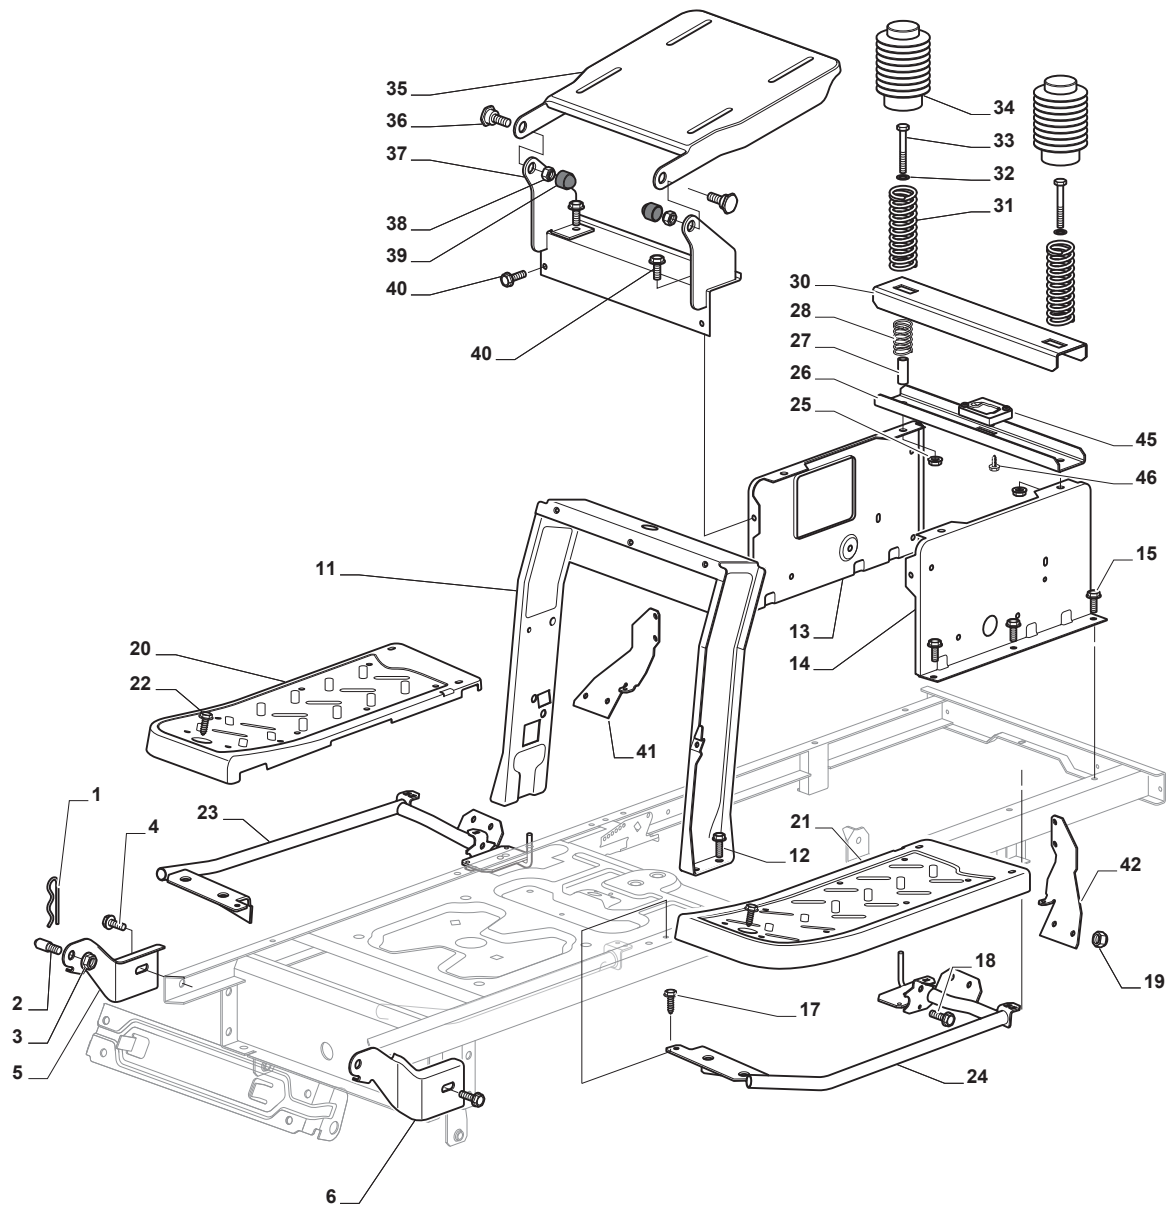

Utgåva Issue 20 - 2015		Kaross		Chassis	
Pos. Fig.	Antal Q.ty	Art nr Part No	Benämning	Description	Anmärkning Notes
36	2	122524970/3	Stift	Pin	
1	1	124487998/0	Fjäder Clip	Cotter Pin	
2	2	125510079/0	Stift	Pin	
3	2	112154210/0	Mutter	Nut	
4	2	112735599/0	Skruv	Screw	
5	1	325547225/0	Plat	Right Plate	
6	1	325547227/0	Plat	Left Plate	
11	1	382785169/1	Rättrörsfäste	Steering Column Support	
12	4	125943009/0	Skruv	Screw	
13	1	325785331/1	Fäste	Right Seat Support	
14	1	325785333/1	Vänster Sitsfäste	Left Seat Support	
15	6	125943009/0	Skruv	Screw	
17	2	125943009/0	Skruv	Screw	
18	2	125943009/0	Skruv	Screw	
19	10	112155000/0	Mutter	Nut	
20	1	325500041/1	Fotstöd Sd 98 + Moa	Right Footboard	
21	1	325500043/1	Fotstöd Sd 98 + Moa	Left Footboard	
22	2	112735599/0	Skruv	Screw	
23	1	382785221/0	Durk, vänster	Footboard Support	
24	1	382785223/0	Durk, höger	Footboard Support	
25	2	112293201/0	Mutter	Nut	
26	1	325820109/1	Bakre Sitsfäste	Seat Support	
27	2	125160077/0	Distans	Spacer	
28	2	125430263/0	Fjäder	Spring	
30	1	325820111/0	Fäste	Support	
31	2	125430264/0	Fjäder	Spring	
32	2	112521350/0	Bricka	Washer	
33	2	112691400/0	Skruv	Screw	
34	2	325122002/0	Huv	Hood	
35	1	382547061/0	Plat	Plate	
37	1	382820151/0	Sitsfäste	Seat Support	
38	2	112155010/0	Mutter	Nut	
39	2	118203854/0	Skruv	Screw	
40	12	125943009/0	Skruv	Screw	
41	1	325650155/0	Fäste	Support	
42	1	325650157/0	Fäste	Support	
45	1	325785379/0	Fäste	Support	
46	2	112728686/0	Skruv	Screw