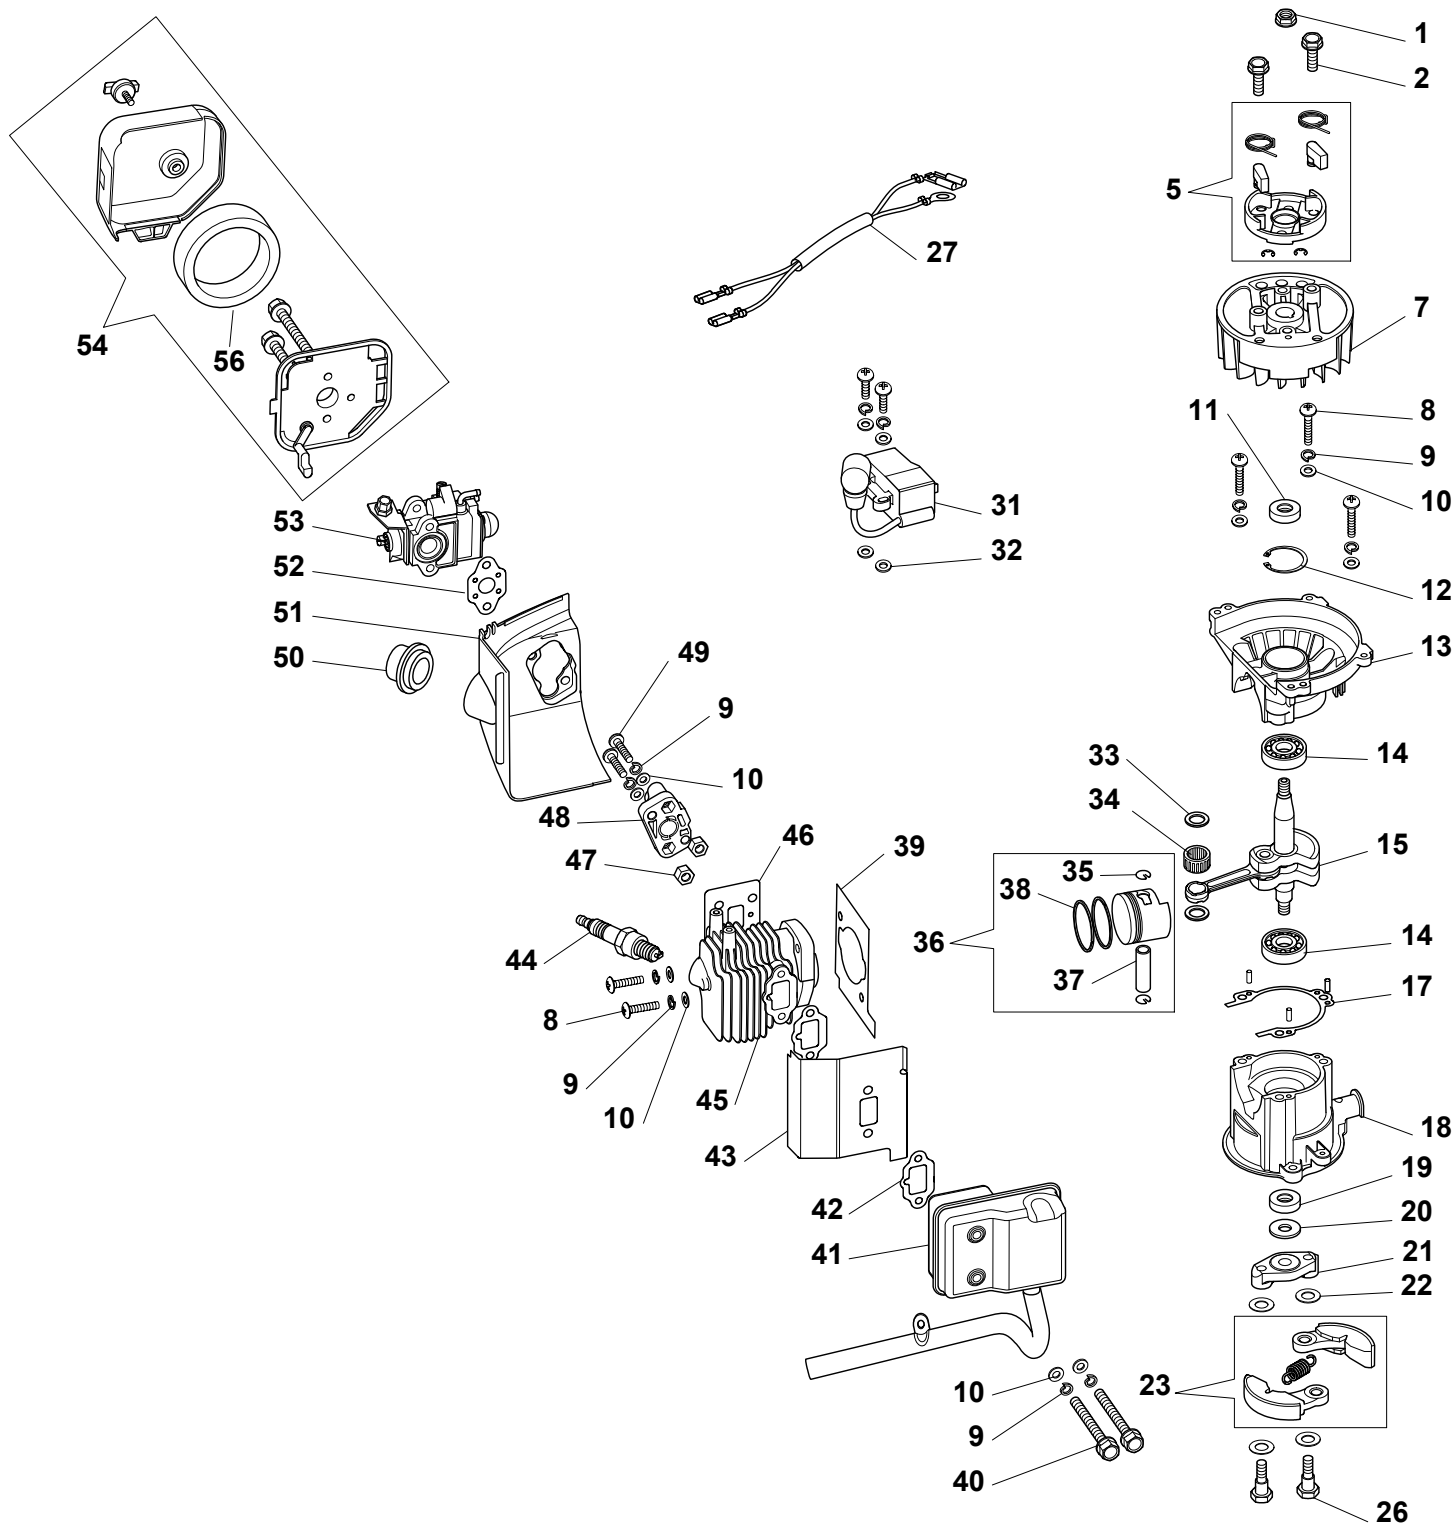

SHJ 550 - Model Year 2010

Pos. Fig.	Antal Quantity	Art No Part No	Benämning	Description	Anmärkning Notes
1	1	123120012/0	Skruv	Screw	
2	2	123878109/0	Skruv	Screw	
5	2	183082003/0	Startkopp	Starter Cup Ass.Y	
7	1	123880014/0	Svånghjul	Flywheel	
8	5	123878110/0	Skruv	Screw	
9	9	123657017/0	Bricka	Spring Washer	
10	9	123657013/0	Bricka	Washer	
11	1	119035164/0	Tätningring	Seal Ring	
12	1	112610002/0	Låsring	Ring	
13	1	123685020/0	Vevhus	Crank Case	
14	2	114215221/0	Kullager	Bearing	
15	1	123020033/0	Vevaxel	Crankshaft	
17	1	123280077/0	Packning	Crankcase Gasket	
18	1	123685021/0	Vevhus	Crank Case	
19	1	119035165/0	Tätningring	Seal Ring	
20	1	123657019/0	Bricka	Washer	
21	1	123445268/0	Ledplåt	Clutch-Mass Guide Plate	
22	2	123657020/0	Bricka	Washer	
23	1	183215010/0	Koppling kpl	Clutch Ass.Y	
26	2	123878111/0	Skruv	Screw	
27	1	123065045/0	Kabel	Spark Plug Cable	
31	1	123044016/0	Elektronikspole	Ignition Ass'Y	
32	2	123160063/0	Bricka	Washer	
33	2	123652505/0	Bricka	Washer	
34	1	123235008/0	Nållager	Needle Bearing	
36	2	183590007/0	Kolv kpl	Piston Assy	
38	2	123204016/0	Kolvring	Piston Ring	
39	1	123280078/0	Cylinderklåpa	Cylinder Gasket	
40	2	123878112/0	Skruv	Screw	
41	1	183740020/0	Ljuddämpare	Muffler	
42	2	123280079/0	Packning	Gasket	
43	1	123600078/0	Skydd	Guard	
44	1	3210024	Tändstift	Spark Plug	
45	1	123071023/0	Cylinder	Cylinder	
46	1	123280080/0	Packning	Gasket	
47	2	123120013/0	Mutter	Nut	
48	1	123073518/0	Insugningsrör	Intake Manifold	
49	2	123878113/0	Skruv	Screw	
50	1	123600079/0	Gummihylsa	Grommet	
51	1	123600080/0	Cylinderklåpa	Cylinder Cover	
52	1	123280081/0	Packning	Carburetor Gasket	
53	1	123054036/0	Förgasare	Carburettor	
54	1	123040005/0	Luftfilterstöd	Air Cleaner Base	
56	1	123220011/0	Luftfilter	Air Filter