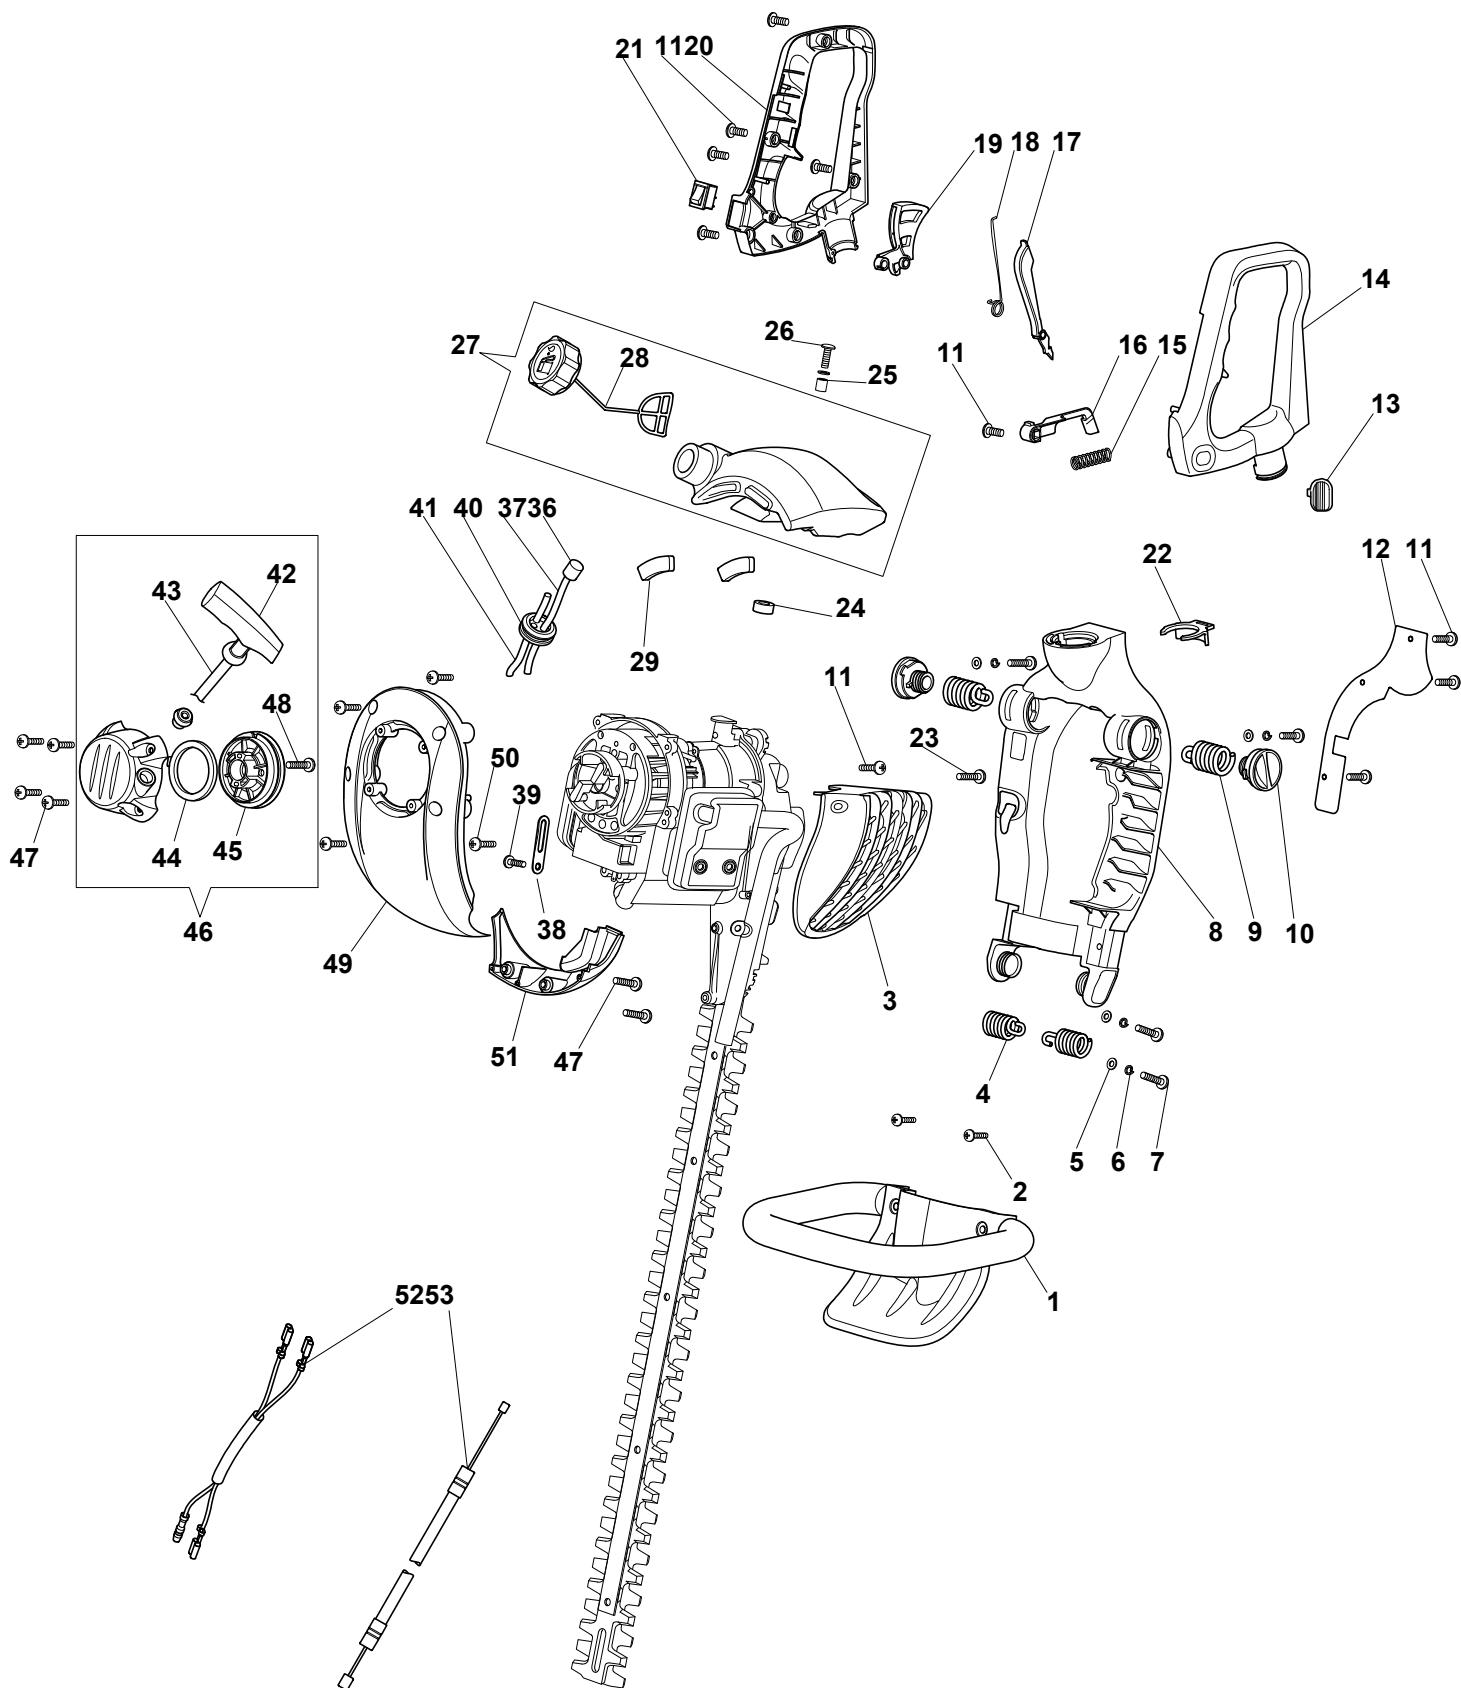

SHJ 550 - Model Year 2010

Pos. Fig.	Antal Quantity	Art No Part No	Benämning	Description	Anmärkning Notes
1	1	123300014/0	Handtag-främre	Fore Handle	
2	2	123878119/0	Skruv	Screw	
3	1	123600085/0	Ljuddämparskydd	Muffler Protection	
4	2	123430606/0	Fjäder	Spring	
5	5	123657022/0	Bricka	Washer	
6	4	123657017/0	Bricka	Spring Washer	
7	4	123878120/0	Skruv	Screw	
8	1	123784008/0	Hus	Case	
9	2	123430607/0	Fjäder	Spring	
10	2	123790023/0	Plastlock	Cap	
11	10	123878121/0	Skruv	Screw	
12	1	123109588/0	Kåpa	Cover	
13	1	123593509/0	Knopp	Knob	
14	1	123700065/0	Handtag-vå	Left Handgrip	
15	1	123430608/0	Fjäder	Spring	
16	1	123315099/0	Spännarm	Lever	
17	1	123315100/0	Säkerhetsspärr	Safety Lever	
18	1	123430609/0	Fjäder	Spring	
19	1	123315101/0	Gasreglage	Throttle Lever	
20	1	123700066/0	Handtag-hö	Right Handgrip	
21	1	123303007/0	Skruv	Screw	
22	1	123202008/0	Hållare	Retainer	
23	2	123878115/0	Skruv	Screw	
24	1	123657023/0	Gummihylsa	Grommet	
25	1	123044223/0	Buchse	Bush	
26	1	123878124/0	Skruv	Screw	
27	1	123733006/0	Tank	Fuel Tank	
28	1	183790009/0	Tanklock	Fuel Cap Assy	
29	2	123275031/0	Gummihylsa	Grommet	
36	1	183520009/0	Bränslefilter	Intake Filter	
37	1	123867028/0	Bränsleslang-in	Tube	
38	1	1232940080	Platta	Plate	
39	1	123878122/0	Skruv	Screw	
40	1	123275032/0	Hylsa	Grommet	
41	1	123867029/0	Bränsleslang-retur	Tube	
42	1	123300015/0	Starthandtag	Starter Handle	
43	1	123234007/0	Startsnöre	Starter Cord	
44	1	123430610/0	Startfjäder	Starter Spring	
45	1	123604013/0	Linhjul	Starter Pulley	
46	6	123878123/0	Skruv	Screw	
46	1	183058040/0	Start kpl	Starter Ass.Y	
49	1	123106037/0	Cylinderkåpa-gul	Yellow Cylinder Cover	
50	4	123878125/0	Skruv	Screw	
51	1	123106039/0	Cylinderkåpa-gul	Yellow Cylinder Cover	
52	1	183065030/0	Spark Plug Cable	Spark Plug Cable	
53	1	123066024/0	Gaswire	Wire Ass.Y