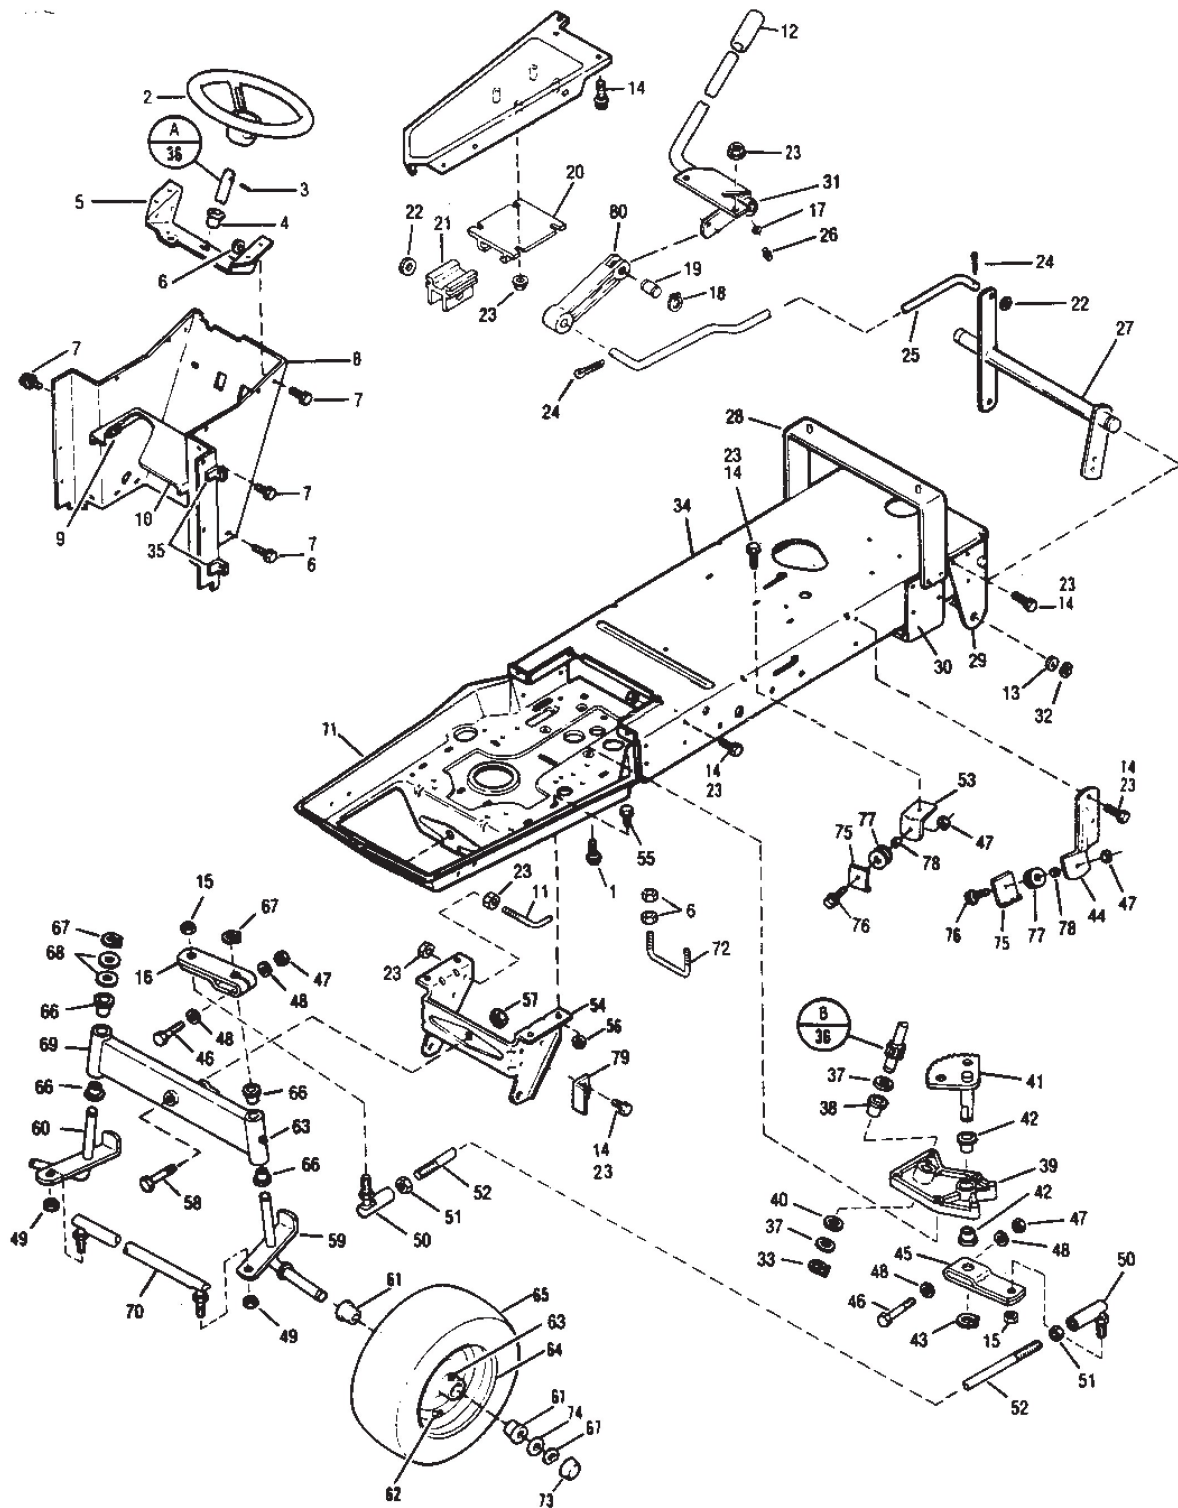

STIGA

TRAC 1236G (1989)

13-8111-12

Spare parts list **Reservdelar** **Repuestos** **Ersatzteile** **Pièces détachées** **Reserve onderdelen** **Catalogo ricambi**

- Use ST. S.p.A. Genuine Spare Parts specified in the parts list for repair and/or replacement.
- The contents described in the parts list may change due to improvement.
- The drawings of the spare parts are only indicative And might Not represent the part in question exactly.
- The indications "right" - "left" - "front" - "rear" refer to the position of the operator when using the machine.
- When placing orders of parts for repair And/Or replacement, make sure that the illustrated parts list Is the one applying to the machine's year of manufacture, as shown on the identification plate attached to the machine.

Chassie

Bild Nr.	Anzahl	Teilenummer	Beschreibung	Hinweis	Von	Bis
23	1	1132-0870-01	Fußplatte-rechts			
24	1	1132-0872-01	Fußplatte-links			
26	1	1132-0871-01	Fußplatte			
41	1	1132-0189-01	Frontgitter			
42	4	1132-0214-01	Befestigungswinkel			
43	8	1132-0035-01	Popniet			
45	2	1132-0248-01	Dichtung			
58	2	1132-0863-01	Stopfen			