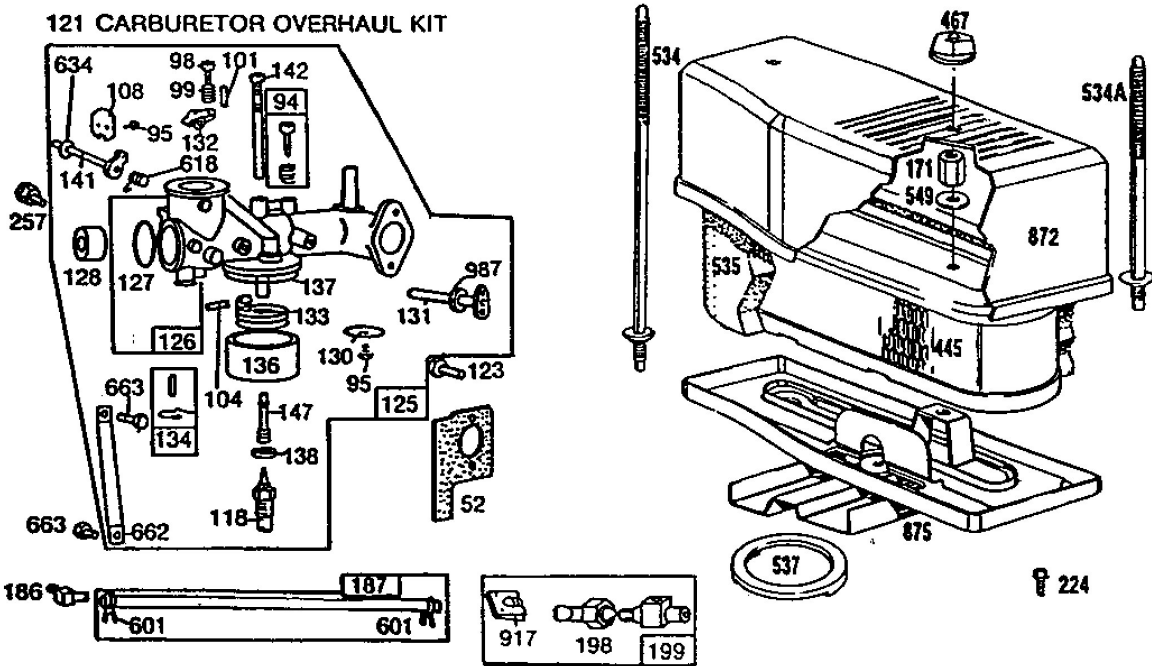

121 CARBURETOR OVERHAUL KIT