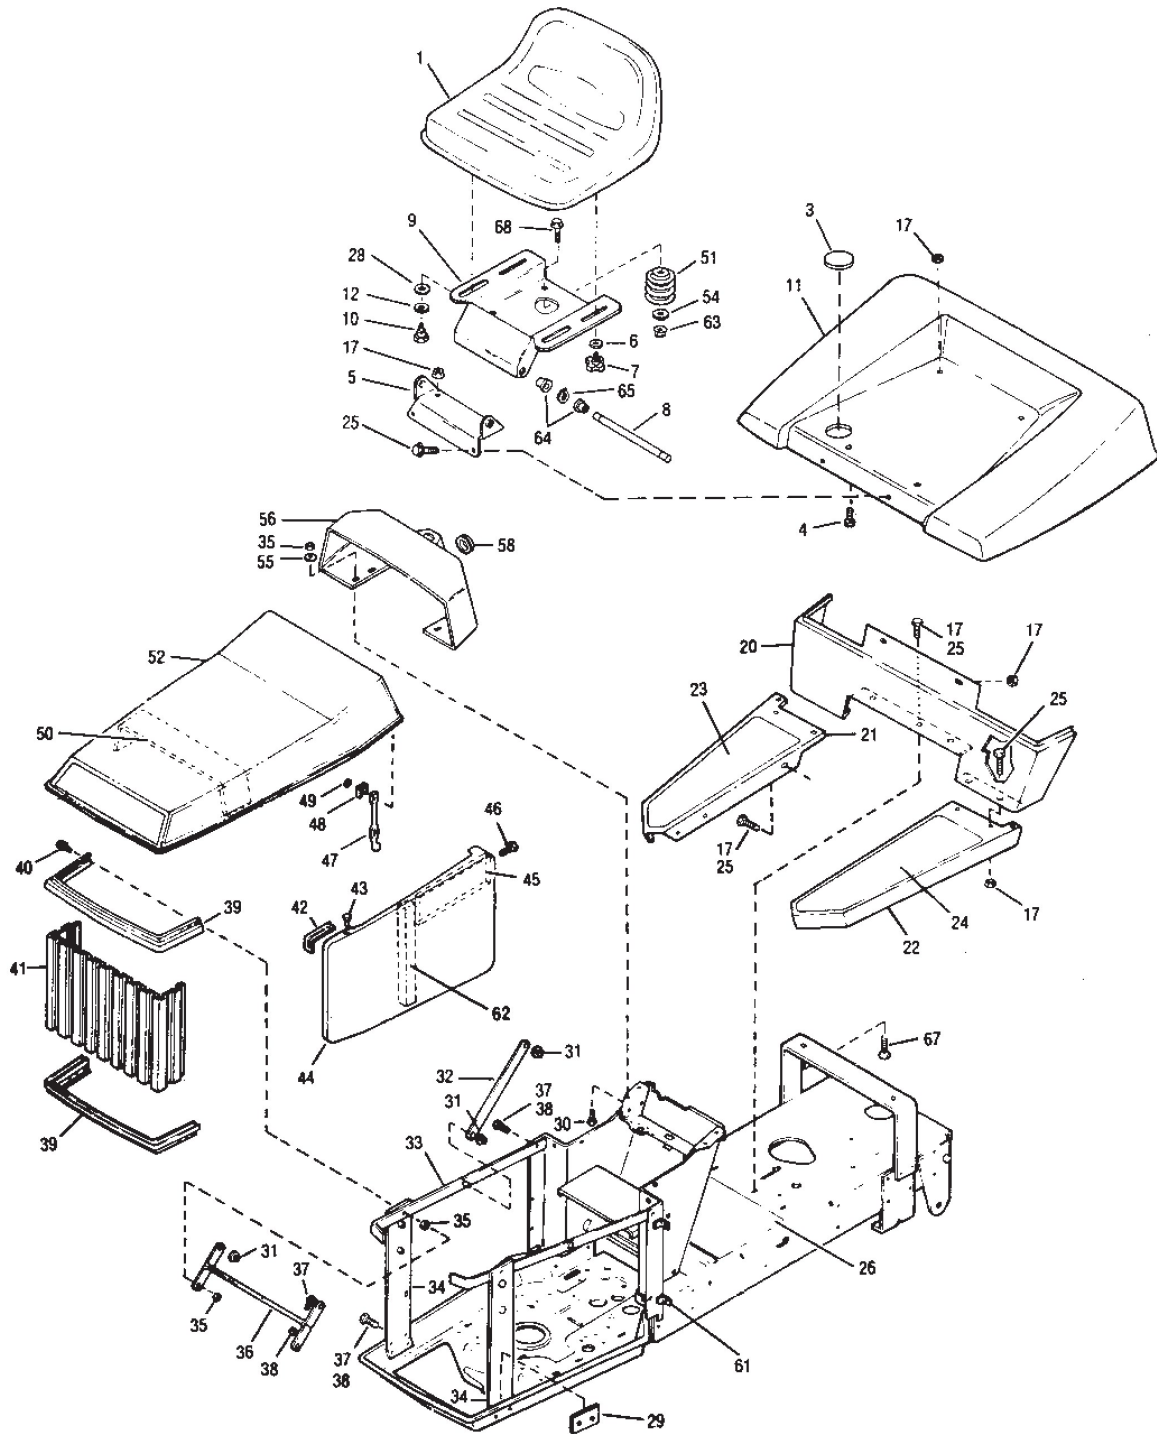

STIGA

TRAC 1236G (1989)

13-8111-12

Spare parts list **Reservdelar** **Repuestos** **Ersatzteile** **Pièces détachées** **Reserve onderdelen** **Catalogo ricambi**

- Use ST. S.p.A. Genuine Spare Parts specified in the parts list for repair and/or replacement.
- The contents described in the parts list may change due to improvement.
- The drawings of the spare parts are only indicative And might Not represent the part in question exactly.
- The indications "right" - "left" - "front" - "rear" refer to the position of the operator when using the machine.
- When placing orders of parts for repair And/Or replacement, make sure that the illustrated parts list Is the one applying to the machine's year of manufacture, as shown on the identification plate attached to the machine.

Chassie

Bild Nr.	Anzahl	Teilenummer	Beschreibung	Hinweis	Von	Bis
23	1	1132-0870-01	Fußplatte-rechts			
24	1	1132-0872-01	Fußplatte-links			
26	1	1132-0871-01	Fußplatte			
41	1	1132-0189-01	Frontgitter			
42	4	1132-0214-01	Befestigungswinkel			
43	8	1132-0035-01	Popniet			
45	2	1132-0248-01	Dichtung			
58	2	1132-0863-01	Stopfen			