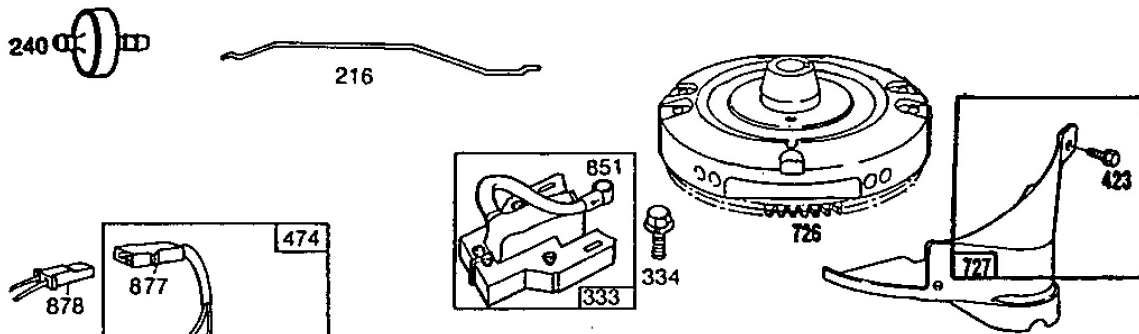

121 CARBURETOR OVERHAUL KIT