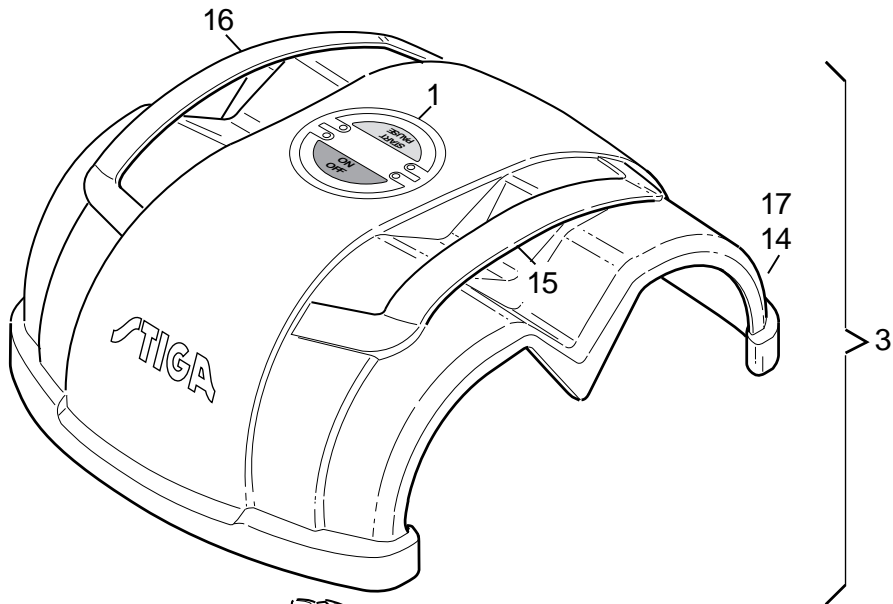

Genuine Spare Parts

www.stiga.com

AUTOCLIP 140/145 4WD Model Year 2012

includes:

26-8121-11 AUTOCLIP 140 4WD

26-8122-11 AUTOCLIP 145 4WD

- Use GLOBAL GARDEN PRODUCT Genuine Spare Parts specified in the parts list for repair and/or replacement.
- The contents described in the parts list may change due to improvement.
- The drawings of the spare parts are only indicative and might not represent the part in question exactly.
- The indications "right" - "left" - "front" - "rear" refer to the position of the operator when using the machine.
- When placing orders of parts for repair and/or replacement, make sure that the illustrated parts list is the one applying to the machine's year of manufacture, as shown on the identification plate attached to the machine.

STIGA®

Utgåva Issue 2012-11		Bildnr Picture No 01_100		AUTOCLIP 140/145 TILLBEHÖR MONTERINGSDETALJER		AUTOCLIP 140/145 ACCESSORIES ASSEMBLY PARTS		Sida Page 2	
Pos. Fig.	Antal/Quantity			Art nr Part No	Benämning	Description	Sats Kit	Anmärkning Notes	
	8121	8122							
1	1	1			Bruksanvisning	Ownersmanual		Available as PDF Additional sheets for 145 200 g	
1		1			Bruksanvisning	Ownersmanual			
2	1	1		1126-1177-01	Smörjfett	Grease		29,3 V Li-ion Until ST050EF212040211 4KB Ø24 Cm 12M 200PC	
3		1		1126-1002-01	Matningskabel	Supply cable			
3		1		1126-1004-01	Matningskabel GB	Supply cable GB			
3		1		1126-1005-01	Matningskabel CH	Supply cable CH			
4	1	1		1126-9100-01	Batteriladdare	Battery charger			
5		1		1126-1007-01	Sändare	Transmitter			
6	1	1		1126-1008-01	Laddningskit	Charging kit			
7	1	1		1126-9101-01	Kniv	Blade			
11		1		1126-1009-01	Kabel	Cable			
12		1		1126-9106-01	Spikar	Nails			