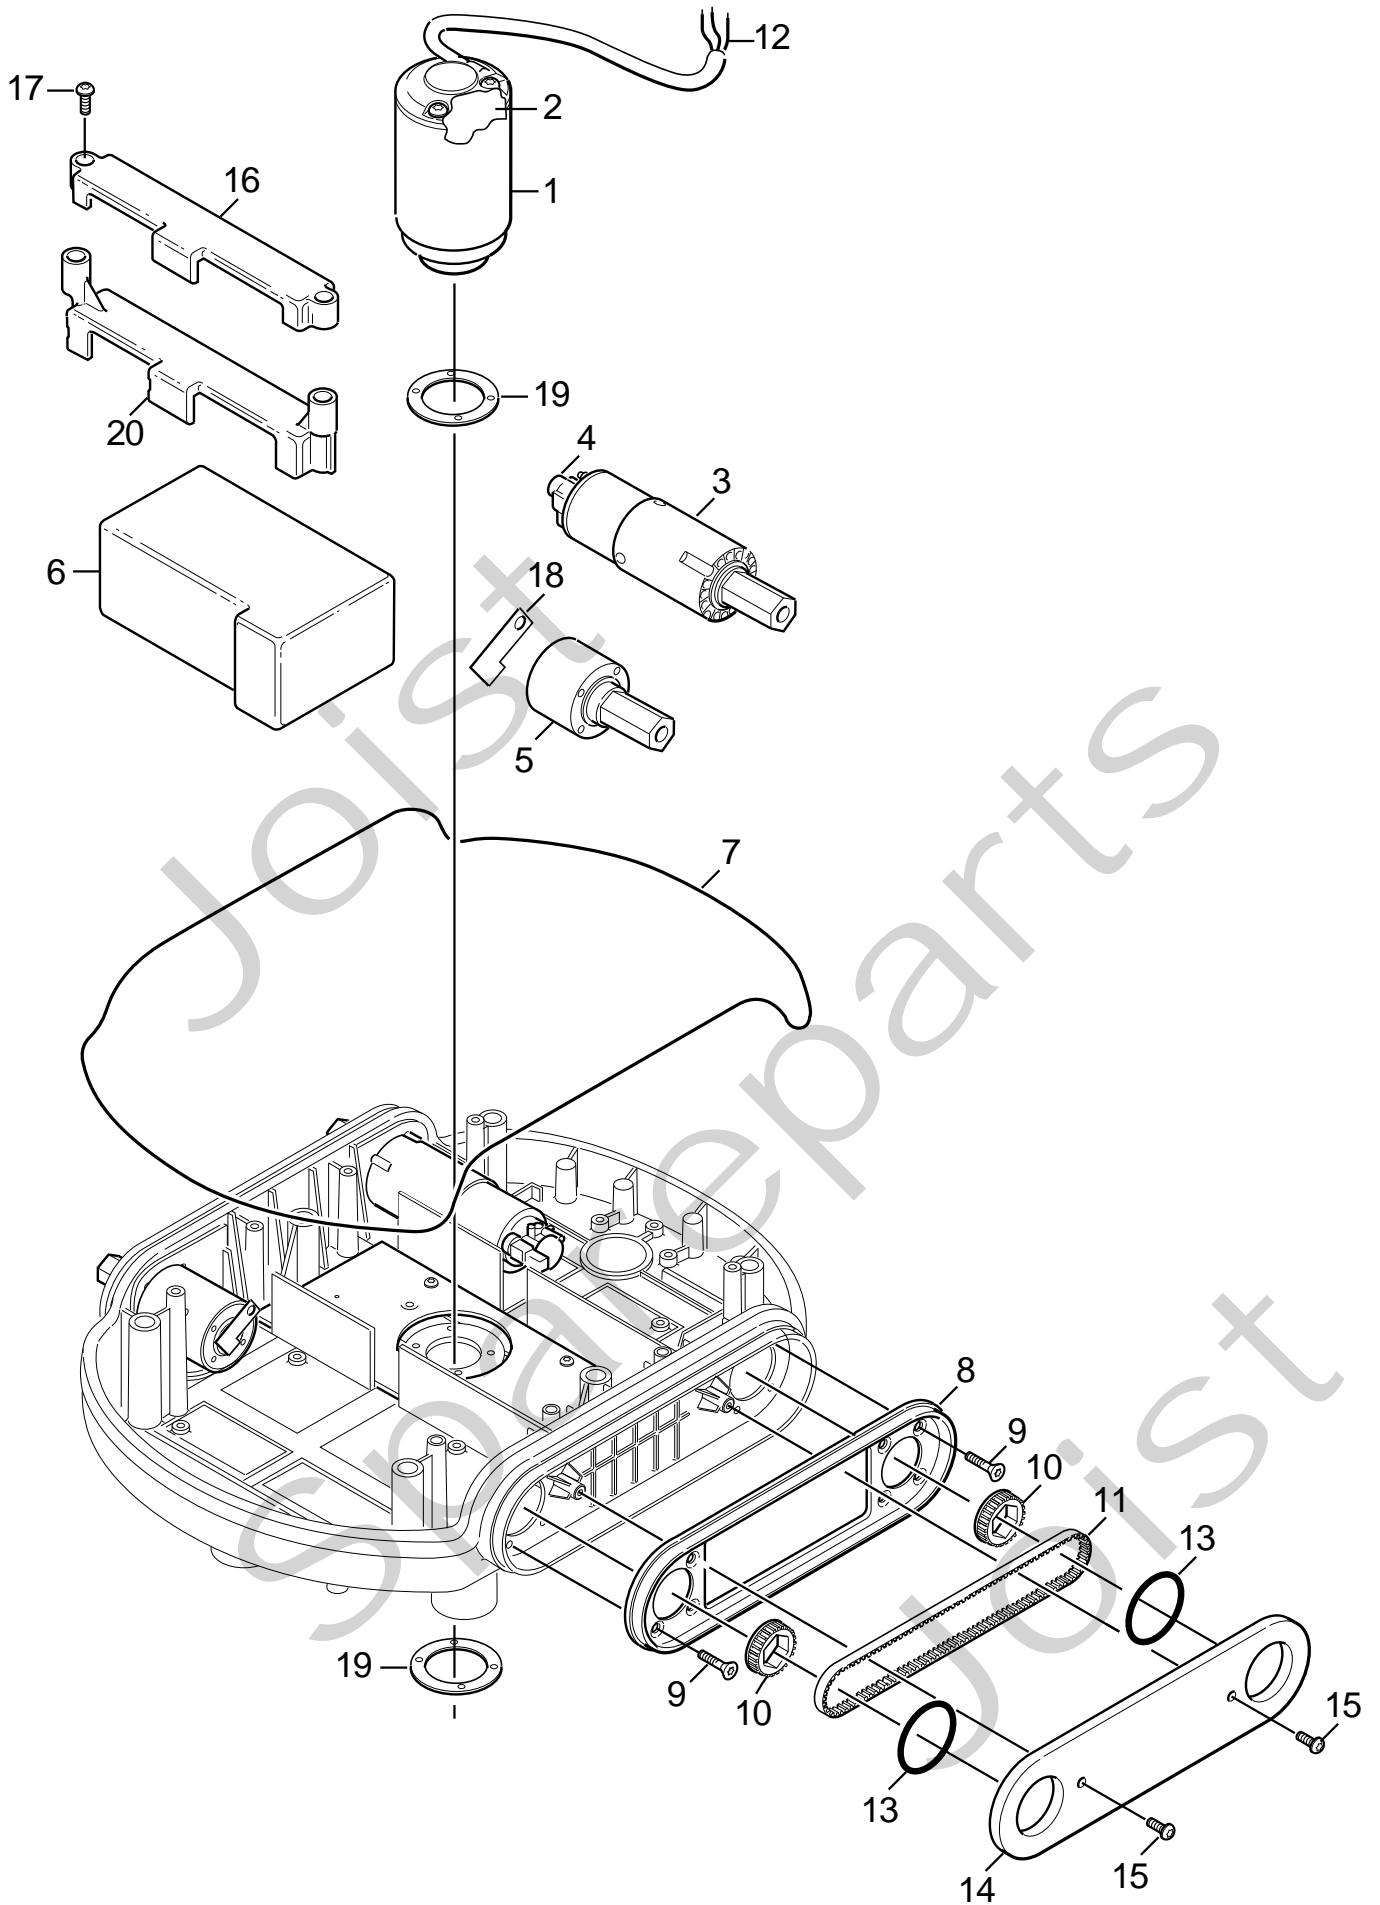

Utgåva Issue 2012-11		Bildnr Picture No 03_100		AUTOCLIP 140/145 MOTOR TRANSMISSION		AUTOCLIP 140/145 MOTOR TRANSMISSION		Sida Page 6	
Pos. Fig.	Antal/Quantity			Art nr Part No	Benämning	Description	Sats Kit	Anmärkning Notes	
	8121	8122							
1	1	1		1126-1027-01	Klippmotor	Cutting motor		24V-25-4000	
2	1	1		1126-1028-01	Kol kit	Brush kit			
3	2	2		1126-1029-01	Hjulmotor	Motor reducer			
4	4	4		1126-1030-01	Kol	Brush			
5	2	2		1126-1031-01	Hjuldrev	Free wheel pin			
6		1		1126-1032-01	Batteri	Battery		Lithium (25.2V 2.3A)	
6	1			1126-9105-01	Batteri	Battery		Lithium (25.2V 6A)	
7	1	1		1126-1034-01	Packning	Gasket			
8	2	2		1126-1035-01	Stödplatta	Plate			
9	16	16		1126-1036-01	Skruv	Screw		M5X22	
10	4	4		1126-1038-01	Remskiva	Pulley			
11	2	2		1126-1040-01	Rem	Belt			
12	2	2		1126-1041-01	Knivencoder	Blade encoder			
13	4	4		1126-1042-01	O-ring	O-ring			
14	2	2		1126-1043-01	Konsol	Carter			
15	4	4		1126-1044-01	Skruv	Screw		M4X25	
16	1			1126-1045-01	Batteriklämma	Battery clamp		Lithium (25.2V 6A)	
17	2	2		1126-1046-01	Skruv	Screw		M4X12	
18	2	2		1126-1047-01	Fjäder	Spring			
19	2	2		1126-1048-01	Packning	Gasket			
20		1		1126-1252-01	Batteriklämma	Battery clamp		Lithium (25.2V 2.3A)