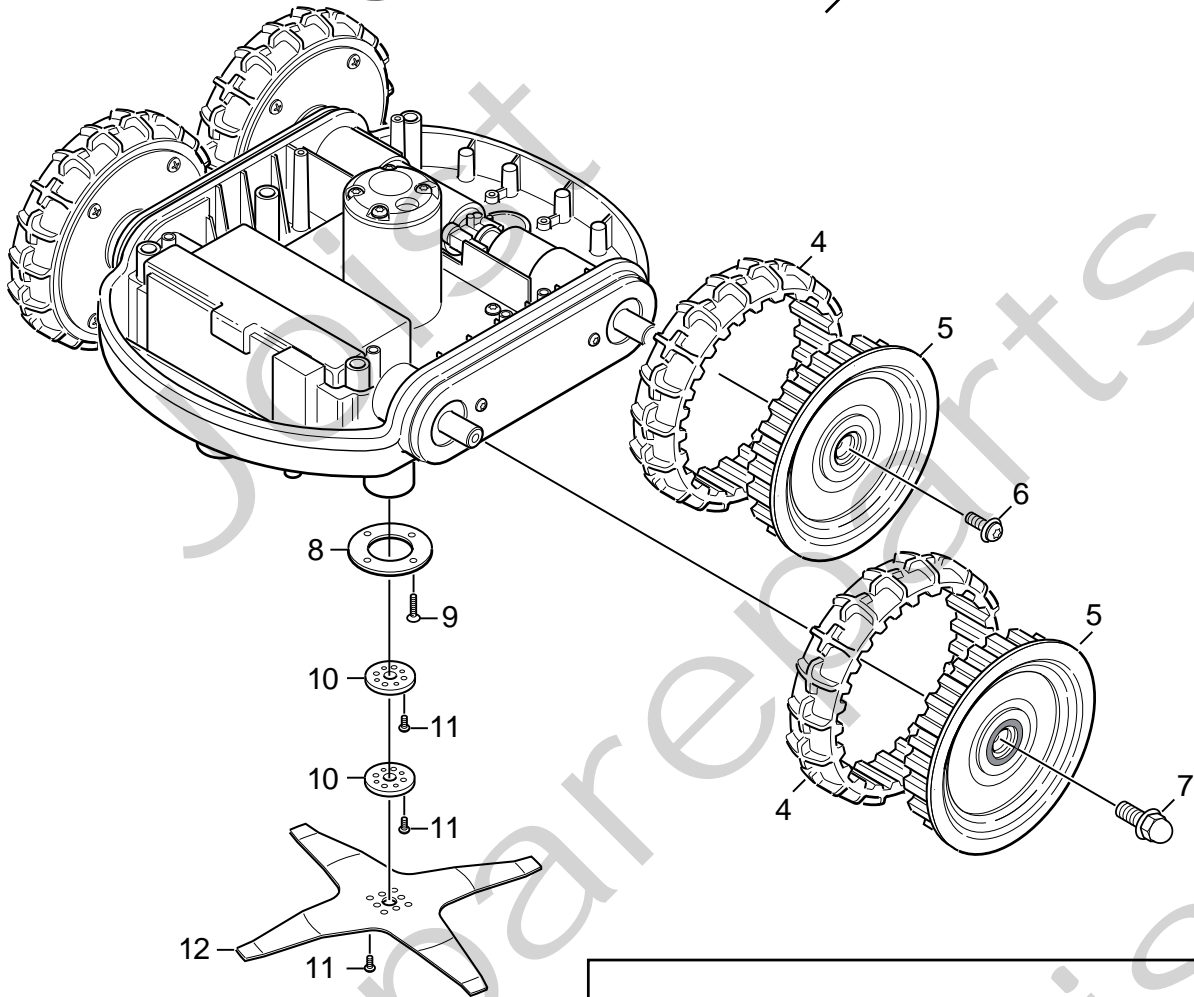

Genuine Spare Parts

www.stiga.com

AUTOCLIP 140/145 4WD Model Year 2012

includes:

26-8121-11 AUTOCLIP 140 4WD

26-8122-11 AUTOCLIP 145 4WD

- Use GLOBAL GARDEN PRODUCT Genuine Spare Parts specified in the parts list for repair and/or replacement.
- The contents described in the parts list may change due to improvement.
- The drawings of the spare parts are only indicative and might not represent the part in question exactly.
- The indications "right" - "left" - "front" - "rear" refer to the position of the operator when using the machine.
- When placing orders of parts for repair and/or replacement, make sure that the illustrated parts list is the one applying to the machine's year of manufacture, as shown on the identification plate attached to the machine.

STIGA®

Utgåva Issue 2012-11		Bildnr Picture No 01_100		AUTOCLIP 140/145 TILLBEHÖR MONTERINGSDETALJER		AUTOCLIP 140/145 ACCESSORIES ASSEMBLY PARTS		Sida Page 2	
Pos. Fig.	Antal/Quantity			Art nr Part No	Benämning	Description	Sats Kit	Anmärkning Notes	
	8121	8122							
1	1	1			Bruksanvisning	Ownersmanual		Available as PDF Additional sheets for 145 200 g	
1		1			Bruksanvisning	Ownersmanual			
2	1	1		1126-1177-01	Smörjfett	Grease		29,3 V Li-ion Until ST050EF212040211 4KB Ø24 Cm 12M 200PC	
3		1		1126-1002-01	Matningskabel	Supply cable			
3		1		1126-1004-01	Matningskabel GB	Supply cable GB			
3		1		1126-1005-01	Matningskabel CH	Supply cable CH			
4	1	1		1126-9100-01	Batteriladdare	Battery charger			
5		1		1126-1007-01	Sändare	Transmitter			
6	1	1		1126-1008-01	Laddningskit	Charging kit			
7	1	1		1126-9101-01	Kniv	Blade			
11		1		1126-1009-01	Kabel	Cable			
12		1		1126-9106-01	Spikar	Nails			