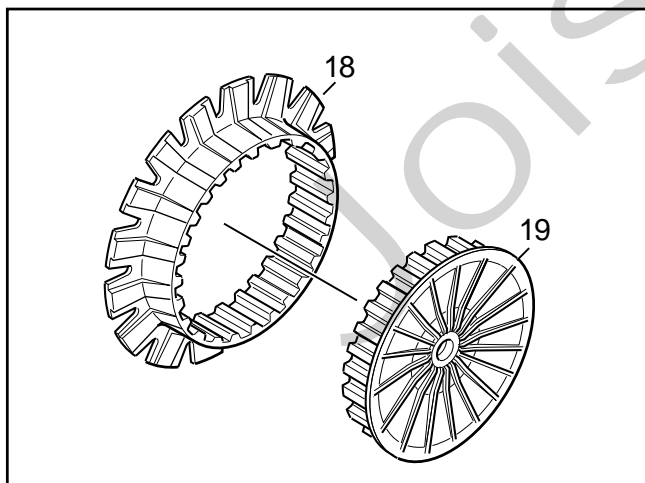

Utgåva Issue 2012-11		Bildnr Picture No 02_100		AUTOCLIP 140/145 KAROSS KNIV HJUL		AUTOCLIP 140/145 BODY WORK BLADE WHEELS		Sida Page 4	
Pos. Fig.	Antal/Quantity			Art nr Part No	Benämning	Description	Sats Kit	Anmärkning Notes	
	8121	8122							
1	1	1		1126-1011-01	Display.....	Keyboard.....			
3	1			1126-1012-01	Huv kit.....	Cap set.....			
3		1		1126-1013-01	Huv kit.....	Cap set.....			
4	4	4		1126-1014-01	Däck.....	Tire.....			
5	4	4		1126-1015-01	Hjul.....	Wheel.....			
6	2	2		1126-1016-01	Skruv.....	Screw.....	M10X16		
7	2	2		1126-1017-01	Hjulbult.....	Charging bult.....			
8	1	1		1126-1018-01	Motorstöd.....	Motor support.....			
9	4	4		1126-1019-01	Skruv.....	Screw.....	M5X16		
10	1	1		1126-1020-01	Distans.....	Spacer.....			
11	8	4		1126-1021-01	Skruv.....	Screw.....	M4X8		
12	1	1		1126-9101-01	Kniv.....	Blade.....	4KB Ø24 Cm		
14	4	4		1126-1022-01	Dekal kit.....	Label kit.....			
15	1	1		1126-1023-01	Lyfthandtag.....	Lifting handle.....			
16	1	1		1126-1024-01	Lyfthandtag.....	Lifting handle.....			
17	2	2		1126-1025-01	Stötfångare.....	Bumper.....			
18	4	4		1126-1026-01	Däck.....	Tire.....	Optional		
19	2	2		1126-9130-01	Hjultänder (inre).....	Wheel teeth (internal).....	Optional		
19	2	2		1126-9131-01	Hjultänder (yttre).....	Wheel teeth (external).....	Optional