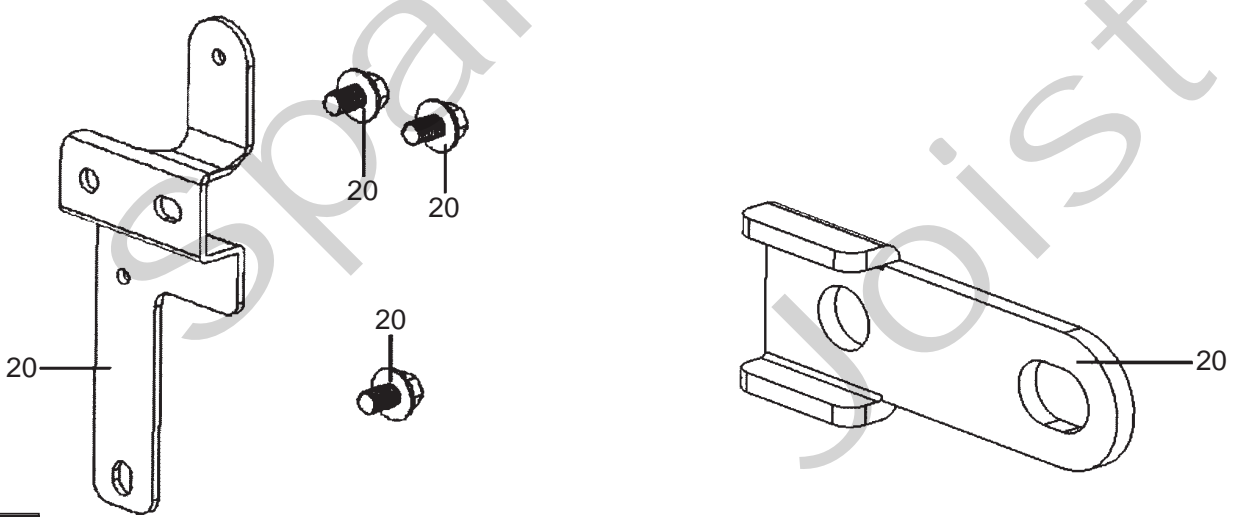

Utgåva Issue		Bildnr Picture No		GGP MOTOR SM 70		GGP ENGINE SM 70		Sida Page	
2011-14		2835						126	
Pos. Fig.	Antal/Quantity			Art nr Part No	Benämning	Description	Sats Kit	Anmärkning Notes	
	SM70 man	SM70 el							
X	1	1	1	118550634/0	Tändspole kpl.....	Ignition coil assy.....		Inkl. pos 2	
	2	1	1	118550633/0	• Tändstiftshatt.....	• Spark plug cap.....			
	3	1	1	118550635/0	Kylfläkt kpl.....	Cooling fan assy.....			
	4A	1		118550489/0	Svånghjul kpl.....	Flywheel assy.....			
	4B		1	118550735/0	Svånghjul kpl.....	Flywheel assy.....			
	5	1	1	118550638/0	Tändningslås.....	Ignition switch.....			
	6	2	2	118550639/0	Tändningsnyckel.....	Switch key.....			
	10		1	118550640/0	Startmotor.....	Starter motor.....			
	20		1	118550636/0	Fäste- startbox kpl.....	Holder- starting box.....