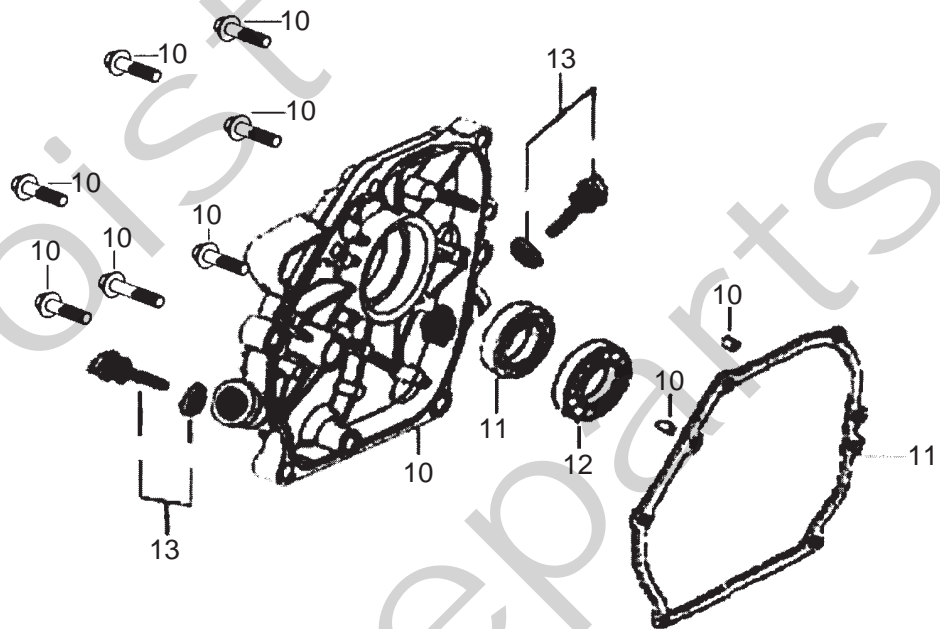

Genuine Spare Parts

www.stiga.com

GGP ENGINE SM70 Model Year 2011/12

- Use GLOBAL GARDEN PRODUCT Genuine Spare Parts specified in the parts list for repair and/or replacement.
- The contents described in the parts list may change due to improvement.
- The drawings of the spare parts are only indicative and might not represent the part in question exactly.
- The indications "right" - "left" - "front" - "rear" refer to the position of the operator when using the machine.
- When placing orders of parts for repair and/or replacement, make sure that the illustrated parts list is the one applying to the machine's year of manufacture, as shown on the identification plate attached to the machine.

Utgåva Issue		Bildnr Picture No		GGP MOTOR SM 70		GGP ENGINE SM 70		Sida Page	
2011-14		2833						122	
Pos. Fig.	Antal/Quantity			Art nr Part No	Benämning	Description	Sats Kit	Anmärkning Notes	
	SM70 man	SM70 el							
1	2	2		118550460/0	Oljeavtappn.plugg.....	Drain plug bolt			
2	1	1		118550462/0	Kullager	Ball bearing			
3	1	1		118550459/0	Regulatorarm.....	Governor arm shaft.....			
4	1	1		118550458/0	Regulator-drev kpl.....	Governor gear assy.....			
5	1	1		118550621/0	Packningssats	Engine gasket set			
10	1	1		118550521/0	Topplöck kpl	Cylinder head assy			
11	1	1		118550626/0	Skrus-sats- topplöck.....	Hardware kit- cyl.head.....			
12	1	1		118550627/0	Ventilkåpa kpl	Head cover assy.....			
13	1	1		9400-0244-00	Tändstift	Spark plug.....			
20	1	1		118550622/0	Plåt	Plate.....			
21	1	1		118550472/0	Insugn.ventil kpl	Intake valve assy			
22	1	1		118550473/0	Utblåsn.ventil kpl.....	Exhaust valve assy			
23	2	2		118550474/0	Stötstång	Push rod			
24	2	2		118550623/0	Ventillyftare	Valve lifter			
25	1	1		118550624/0	Kamaxel.....	Camshaft.....			
26	2	2		118550625/0	Vipparm kpl	Rocker arm assy			