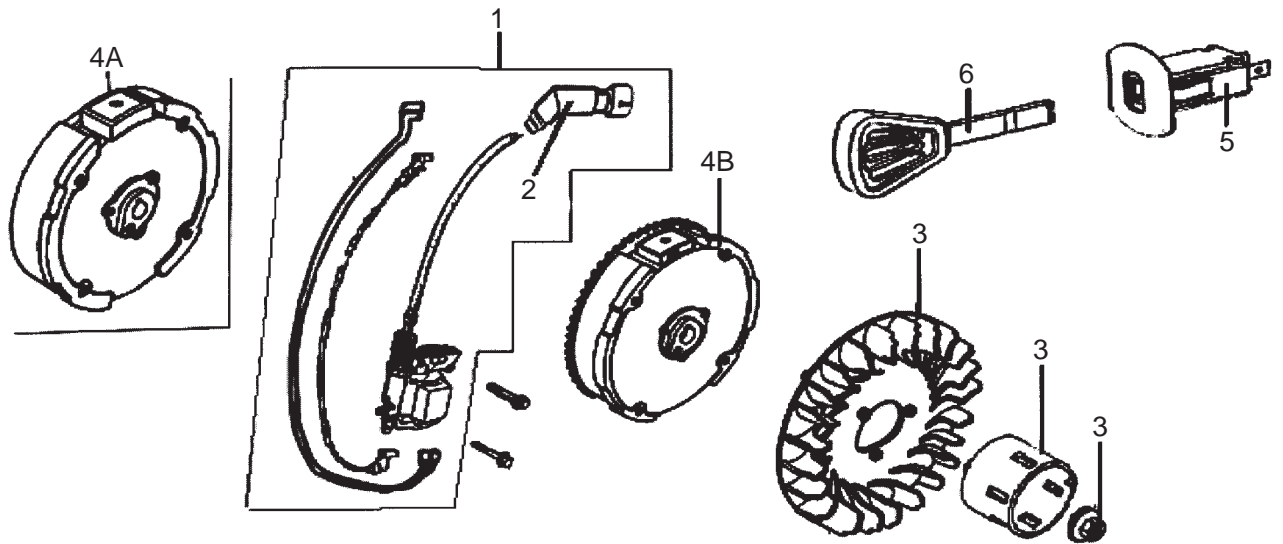

Utgåva Issue		Bildnr Picture No		GGP MOTOR SM 70		GGP ENGINE SM 70		Sida Page	
2011-14		2835						126	
Pos. Fig.	Antal/Quantity			Art nr Part No	Benämning	Description	Sats Kit	Anmärkning Notes	
	SM70 man	SM70 el							
X	1	1	1	118550634/0	Tändspole kpl.....	Ignition coil assy.....		Inkl. pos 2	
	2	1	1	118550633/0	• Tändstiftshatt.....	• Spark plug cap.....			
	3	1	1	118550635/0	Kylfläkt kpl.....	Cooling fan assy.....			
	4A	1		118550489/0	Svånghjul kpl.....	Flywheel assy.....			
	4B		1	118550735/0	Svånghjul kpl.....	Flywheel assy.....			
	5	1	1	118550638/0	Tändningslås.....	Ignition switch.....			
	6	2	2	118550639/0	Tändningsnyckel.....	Switch key.....			
	10		1	118550640/0	Startmotor.....	Starter motor.....			
	20		1	118550636/0	Fäste- startbox kpl.....	Holder- starting box.....