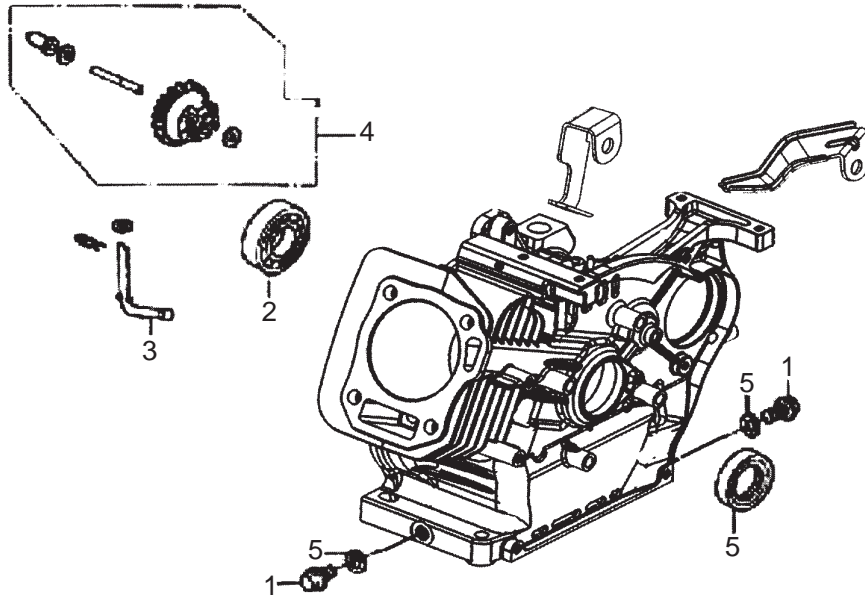

Genuine Spare Parts

www.stiga.com

GGP ENGINE SM70 Model Year 2011/12

- Use GLOBAL GARDEN PRODUCT Genuine Spare Parts specified in the parts list for repair and/or replacement.
- The contents described in the parts list may change due to improvement.
- The drawings of the spare parts are only indicative and might not represent the part in question exactly.
- The indications "right" - "left" - "front" - "rear" refer to the position of the operator when using the machine.
- When placing orders of parts for repair and/or replacement, make sure that the illustrated parts list is the one applying to the machine's year of manufacture, as shown on the identification plate attached to the machine.

Utgåva Issue		Bildnr Picture No		GGP MOTOR SM 70		GGP ENGINE SM 70		Sida Page	
2011-14		2833						122	
Pos. Fig.	Antal/Quantity			Art nr Part No	Benämning	Description	Sats Kit	Anmärkning Notes	
	SM70 man	SM70 el							
1	2	2		118550460/0	Oljeavtappn.plugg.....	Drain plug bolt			
2	1	1		118550462/0	Kullager	Ball bearing			
3	1	1		118550459/0	Regulatorarm.....	Governor arm shaft.....			
4	1	1		118550458/0	Regulator-drev kpl.....	Governor gear assy.....			
5	1	1		118550621/0	Packningssats	Engine gasket set			
10	1	1		118550521/0	Topplöck kpl	Cylinder head assy			
11	1	1		118550626/0	Skrus-sats- topplöck.....	Hardware kit- cyl.head.....			
12	1	1		118550627/0	Ventilkåpa kpl	Head cover assy.....			
13	1	1		9400-0244-00	Tändstift	Spark plug.....			
20	1	1		118550622/0	Plåt	Plate.....			
21	1	1		118550472/0	Insugn.ventil kpl	Intake valve assy			
22	1	1		118550473/0	Utblåsn.ventil kpl.....	Exhaust valve assy			
23	2	2		118550474/0	Stötstång	Push rod			
24	2	2		118550623/0	Ventillyftare	Valve lifter			
25	1	1		118550624/0	Kamaxel.....	Camshaft.....			
26	2	2		118550625/0	Vipparm kpl	Rocker arm assy			