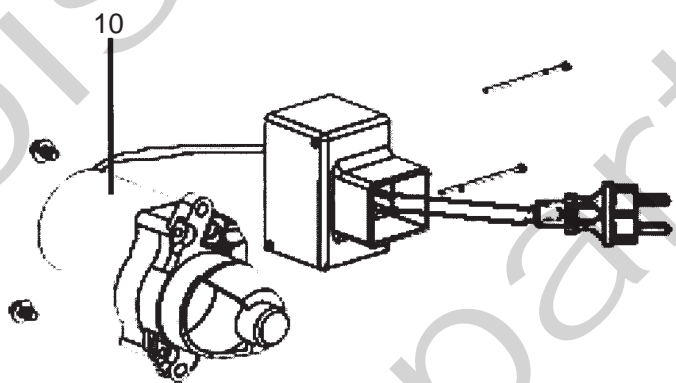

Utgåva Issue		Bildnr Picture No		GGP MOTOR SM 70		GGP ENGINE SM 70		Sida Page	
2011-14		2835						126	
Pos. Fig.	Antal/Quantity			Art nr Part No	Benämning	Description	Sats Kit	Anmärkning Notes	
	SM70 man	SM70 el							
X	1	1	1	118550634/0	Tändspole kpl.....	Ignition coil assy.....		Inkl. pos 2	
	2	1	1	118550633/0	• Tändstiftshatt.....	• Spark plug cap.....			
	3	1	1	118550635/0	Kylfläkt kpl.....	Cooling fan assy.....			
	4A	1		118550489/0	Svånghjul kpl.....	Flywheel assy.....			
	4B		1	118550735/0	Svånghjul kpl.....	Flywheel assy.....			
	5	1	1	118550638/0	Tändningslås.....	Ignition switch.....			
	6	2	2	118550639/0	Tändningsnyckel.....	Switch key.....			
	10		1	118550640/0	Startmotor.....	Starter motor.....			
	20		1	118550636/0	Fäste- startbox kpl.....	Holder- starting box.....