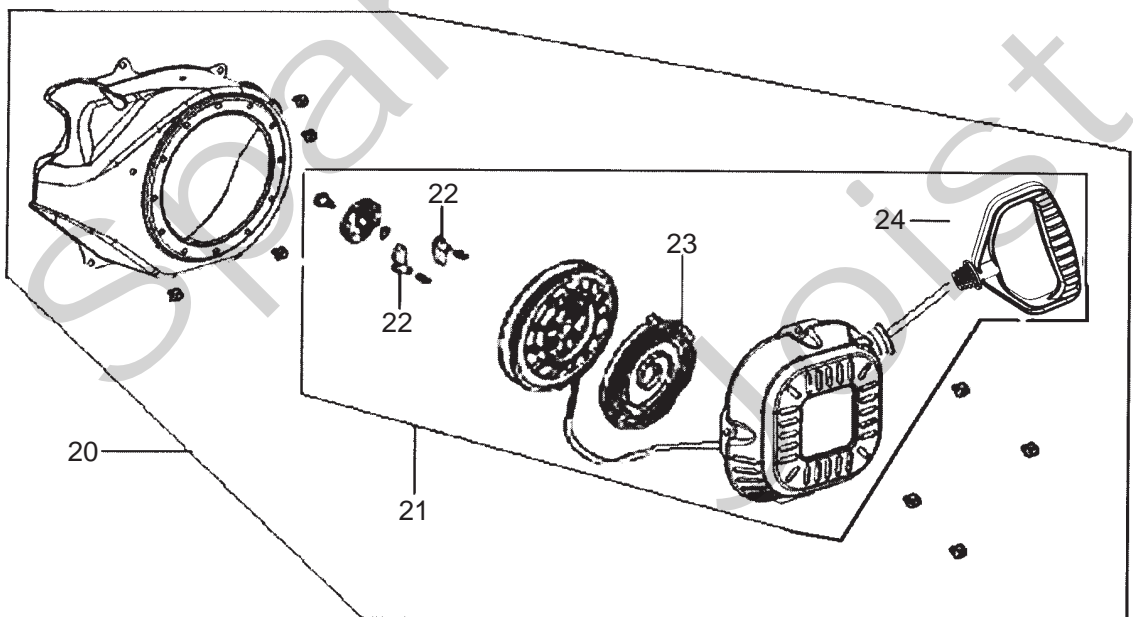

Genuine Spare Parts

www.stiga.com

GGP ENGINE SM70 Model Year 2011/12

- Use GLOBAL GARDEN PRODUCT Genuine Spare Parts specified in the parts list for repair and/or replacement.
- The contents described in the parts list may change due to improvement.
- The drawings of the spare parts are only indicative and might not represent the part in question exactly.
- The indications "right" - "left" - "front" - "rear" refer to the position of the operator when using the machine.
- When placing orders of parts for repair and/or replacement, make sure that the illustrated parts list is the one applying to the machine's year of manufacture, as shown on the identification plate attached to the machine.

Utgåva Issue		Bildnr Picture No		GGP MOTOR SM 70		GGP ENGINE SM 70		Sida Page	
2011-14		2833						122	
Pos. Fig.	Antal/Quantity			Art nr Part No	Benämning	Description	Sats Kit	Anmärkning Notes	
	SM70 man	SM70 el							
1	2	2		118550460/0	Oljeavtappn.plugg.....	Drain plug bolt			
2	1	1		118550462/0	Kullager	Ball bearing			
3	1	1		118550459/0	Regulatorarm.....	Governor arm shaft.....			
4	1	1		118550458/0	Regulator-drev kpl.....	Governor gear assy.....			
5	1	1		118550621/0	Packningssats	Engine gasket set			
10	1	1		118550521/0	Topplöck kpl	Cylinder head assy			
11	1	1		118550626/0	Skrus-sats- topplöck.....	Hardware kit- cyl.head.....			
12	1	1		118550627/0	Ventilkåpa kpl	Head cover assy.....			
13	1	1		9400-0244-00	Tändstift	Spark plug.....			
20	1	1		118550622/0	Plåt	Plate.....			
21	1	1		118550472/0	Insugn.ventil kpl	Intake valve assy			
22	1	1		118550473/0	Utblåsn.ventil kpl.....	Exhaust valve assy			
23	2	2		118550474/0	Stötstång	Push rod			
24	2	2		118550623/0	Ventillyftare	Valve lifter			
25	1	1		118550624/0	Kamaxel.....	Camshaft.....			
26	2	2		118550625/0	Vipparm kpl	Rocker arm assy			