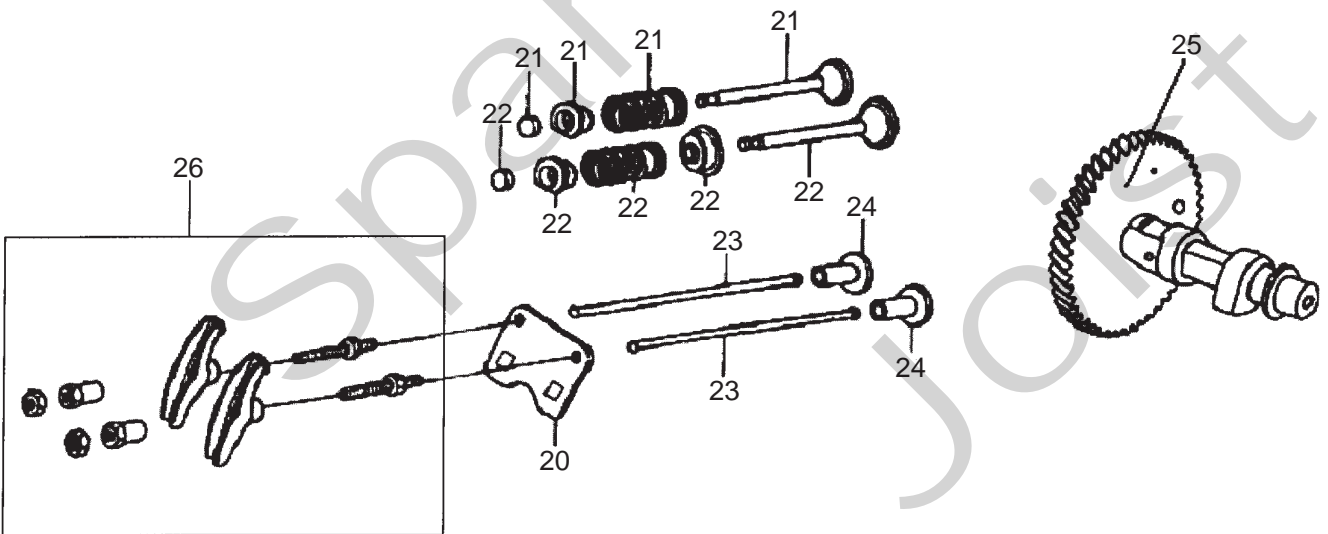

Genuine Spare Parts

www.stiga.com

GGP ENGINE SM70 Model Year 2011/12

- Use GLOBAL GARDEN PRODUCT Genuine Spare Parts specified in the parts list for repair and/or replacement.
- The contents described in the parts list may change due to improvement.
- The drawings of the spare parts are only indicative and might not represent the part in question exactly.
- The indications "right" - "left" - "front" - "rear" refer to the position of the operator when using the machine.
- When placing orders of parts for repair and/or replacement, make sure that the illustrated parts list is the one applying to the machine's year of manufacture, as shown on the identification plate attached to the machine.

Utgåva Issue		Bildnr Picture No		GGP MOTOR SM 70		GGP ENGINE SM 70		Sida Page	
2011-14		2833						122	
Pos. Fig.	Antal/Quantity			Art nr Part No	Benämning	Description	Sats Kit	Anmärkning Notes	
	SM70 man	SM70 el							
1	2	2		118550460/0	Oljeavtappn.plugg.....	Drain plug bolt			
2	1	1		118550462/0	Kullager	Ball bearing			
3	1	1		118550459/0	Regulatorarm.....	Governor arm shaft.....			
4	1	1		118550458/0	Regulator-drev kpl.....	Governor gear assy.....			
5	1	1		118550621/0	Packningssats	Engine gasket set			
10	1	1		118550521/0	Topplöck kpl	Cylinder head assy			
11	1	1		118550626/0	Skrus-sats- topplöck.....	Hardware kit- cyl.head.....			
12	1	1		118550627/0	Ventilkåpa kpl	Head cover assy.....			
13	1	1		9400-0244-00	Tändstift	Spark plug.....			
20	1	1		118550622/0	Plåt	Plate.....			
21	1	1		118550472/0	Insugn.ventil kpl	Intake valve assy			
22	1	1		118550473/0	Utblåsn.ventil kpl.....	Exhaust valve assy			
23	2	2		118550474/0	Stötstång	Push rod			
24	2	2		118550623/0	Ventillyftare	Valve lifter			
25	1	1		118550624/0	Kamaxel.....	Camshaft.....			
26	2	2		118550625/0	Vipparm kpl	Rocker arm assy			