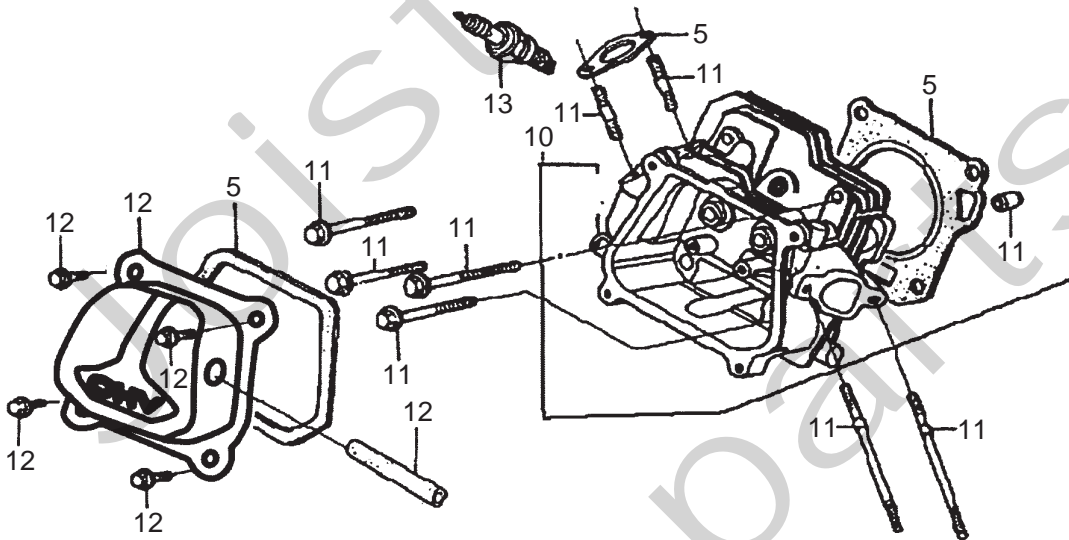

Genuine Spare Parts

www.stiga.com

GGP ENGINE SM70 Model Year 2011/12

- Use GLOBAL GARDEN PRODUCT Genuine Spare Parts specified in the parts list for repair and/or replacement.
- The contents described in the parts list may change due to improvement.
- The drawings of the spare parts are only indicative and might not represent the part in question exactly.
- The indications "right" - "left" - "front" - "rear" refer to the position of the operator when using the machine.
- When placing orders of parts for repair and/or replacement, make sure that the illustrated parts list is the one applying to the machine's year of manufacture, as shown on the identification plate attached to the machine.

Utgåva Issue		Bildnr Picture No		GGP MOTOR SM 70		GGP ENGINE SM 70		Sida Page	
2011-14		2833						122	
Pos. Fig.	Antal/Quantity			Art nr Part No	Benämning	Description	Sats Kit	Anmärkning Notes	
	SM70 man	SM70 el							
1	2	2		118550460/0	Oljeavtappn.plugg.....	Drain plug bolt			
2	1	1		118550462/0	Kullager	Ball bearing			
3	1	1		118550459/0	Regulatorarm.....	Governor arm shaft.....			
4	1	1		118550458/0	Regulator-drev kpl.....	Governor gear assy.....			
5	1	1		118550621/0	Packningssats	Engine gasket set			
10	1	1		118550521/0	Topplöck kpl	Cylinder head assy			
11	1	1		118550626/0	Skrus-sats- topplöck.....	Hardware kit- cyl.head.....			
12	1	1		118550627/0	Ventilkåpa kpl	Head cover assy.....			
13	1	1		9400-0244-00	Tändstift	Spark plug.....			
20	1	1		118550622/0	Plåt	Plate.....			
21	1	1		118550472/0	Insugn.ventil kpl	Intake valve assy			
22	1	1		118550473/0	Utblåsn.ventil kpl.....	Exhaust valve assy			
23	2	2		118550474/0	Stötstång	Push rod			
24	2	2		118550623/0	Ventillyftare	Valve lifter			
25	1	1		118550624/0	Kamaxel.....	Camshaft.....			
26	2	2		118550625/0	Vipparm kpl	Rocker arm assy			