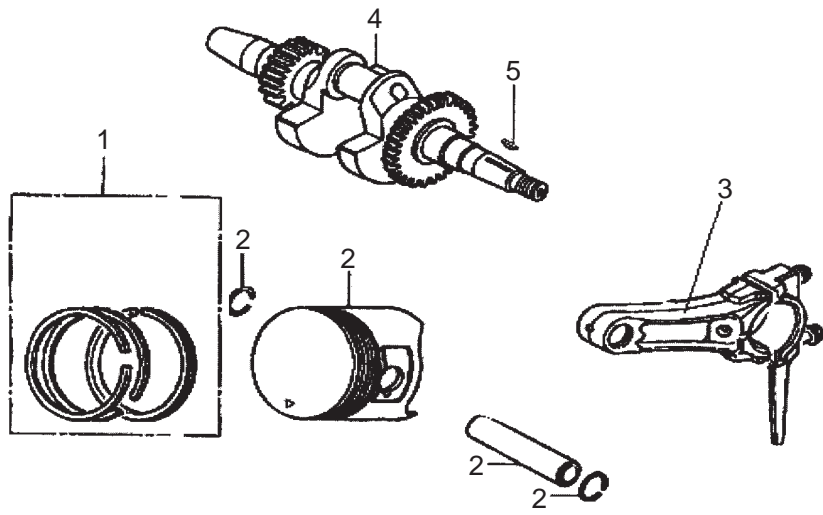

Genuine Spare Parts

www.stiga.com

GGP ENGINE SM70 Model Year 2011/12

- Use GLOBAL GARDEN PRODUCT Genuine Spare Parts specified in the parts list for repair and/or replacement.
- The contents described in the parts list may change due to improvement.
- The drawings of the spare parts are only indicative and might not represent the part in question exactly.
- The indications "right" - "left" - "front" - "rear" refer to the position of the operator when using the machine.
- When placing orders of parts for repair and/or replacement, make sure that the illustrated parts list is the one applying to the machine's year of manufacture, as shown on the identification plate attached to the machine.

Utgåva Issue		Bildnr Picture No		GGP MOTOR SM 70		GGP ENGINE SM 70		Sida Page	
2011-14		2833						122	
Pos. Fig.	Antal/Quantity			Art nr Part No	Benämning	Description	Sats Kit	Anmärkning Notes	
	SM70 man	SM70 el							
1	2	2		118550460/0	Oljeavtappn.plugg.....	Drain plug bolt			
2	1	1		118550462/0	Kullager	Ball bearing			
3	1	1		118550459/0	Regulatorarm.....	Governor arm shaft.....			
4	1	1		118550458/0	Regulator-drev kpl.....	Governor gear assy.....			
5	1	1		118550621/0	Packningssats	Engine gasket set			
10	1	1		118550521/0	Topplöck kpl	Cylinder head assy			
11	1	1		118550626/0	Skrus-sats- topplöck.....	Hardware kit- cyl.head.....			
12	1	1		118550627/0	Ventilkåpa kpl	Head cover assy.....			
13	1	1		9400-0244-00	Tändstift	Spark plug.....			
20	1	1		118550622/0	Plåt	Plate.....			
21	1	1		118550472/0	Insugn.ventil kpl	Intake valve assy			
22	1	1		118550473/0	Utblåsn.ventil kpl.....	Exhaust valve assy			
23	2	2		118550474/0	Stötstång	Push rod			
24	2	2		118550623/0	Ventillyftare	Valve lifter			
25	1	1		118550624/0	Kamaxel.....	Camshaft.....			
26	2	2		118550625/0	Vipparm kpl	Rocker arm assy			