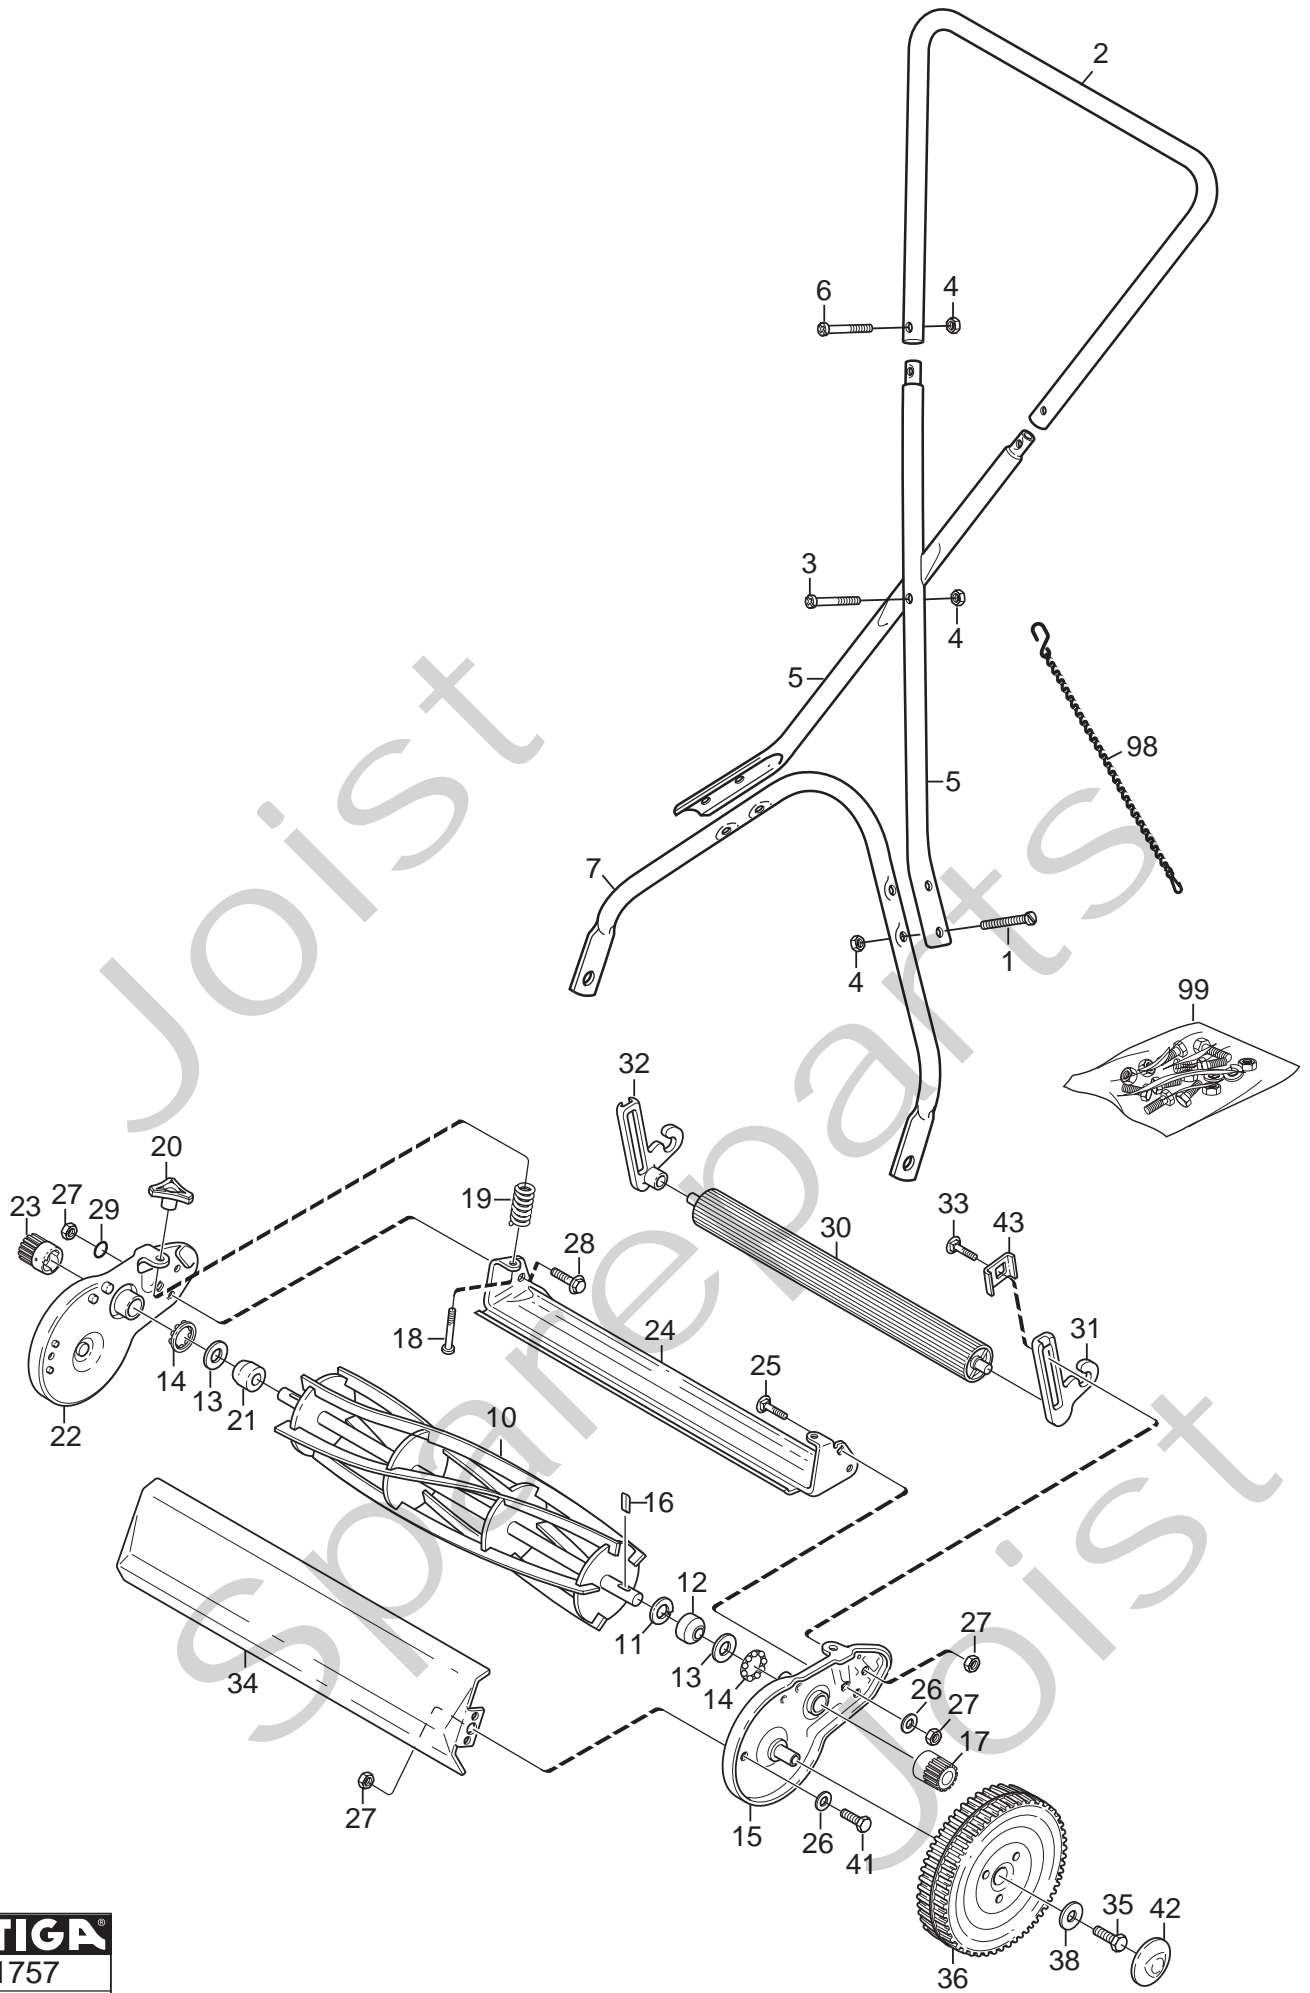

Utgåva Issue		Bildnr Picture No		HANDYCLIP (40 cm)		HANDYCLIP (40 cm)		Sida Page	
2009- 12		1757						4	
Pos. Fig.	Antal/Quantity				Art nr Part No	Benämning	Description	Sats Kit	Anmärkning Notes
	9040	1001							
1	4			9865-0630-16	Skruv.....	Screw.....	S		
2	1			1122-0208-01	Styre- överdel	Handle upper part			
3	1			9948-0635-16	Skruv.....	Screw.....	S		
4	7			9799-0631-02	Mutter.....	Nut.....	S		
5	2			1122-0209-01	Styrrör- mittre.....	Handle tube.....			
6	2			9865-0625-16	Skruv.....	Screw.....	S		
7	1			1122-0205-02	Styre- underdel	Lower handle			
10	1			1122-0211-02	Cylinderkniv- svart.....	Cylinder- black			
11	1			1122-0217-01	Fjäder.....	Spring conus.....			
12	1			1122-0201-01	Kona (lös).....	Conus (mobile)			
13	2			1122-0210-01	Tätningring	Joint ring.....			
14	2			1122-0218-01	Kullager	Ball bearing			
15	1			1122-0213-01	Gavel- vä.....	Flange- LH			
16	2			1122-0202-01	Spärrhake	Catch			
17	1			1122-0219-01	Drev- vä.....	Toothed wheel- LH			
18	2			1122-0222-01	Skruv.....	Adjusting screw			
19	2			1122-0221-01	Fjäder.....	Spring			
20	2			1122-0215-01	Justerrätt	Adjusting knob			
21	1			1122-0236-01	Kona (fast).....	Conus (fixed)			
22	1			1122-0214-01	Gavel- hö	Flange- RH			
23	1			1122-0220-01	Drev- hö.....	Toothed wheel- RH			
24	1			1122-0216-02	Underkniv	Blade support.....			
25	2			1122-0223-01	Skruv.....	Screw.....			
26	4			9699-0062-02	Planbricka.....	Flat washer.....			
27	8			9799-0831-02	Mutter.....	Nut.....			
28	2			1117-1241-01	Bult.....	Bolt			
29	2			9683-0030-02	Låsbricka	Lock washer			
30	1			1122-0212-02	Rulle	Roller			
31	1			1122-0225-01	Rullhållare- vä.....	Roller holder- LH.....			
32	1			1122-0226-01	Rullhållare- hö	Roller holder- RH			
33	2			9898-0820-16	Skruv.....	Screw.....			
34	1			1122-0206-02	Frontplåt	Decorating plate.....			
35	2			9997-0812-16	Skruv.....	Screw.....			
36	2			1122-0203-01	Fälg + däck kpl.....	Rim + tyre assy			
38	2			1122-0204-01	Bricka	Washer.....			
41	2			9997-0816-16	Skruv.....	Screw.....			
42	2			1122-0230-01	Navkapsel	Hub cap.....			
43	2			1122-0342-01	Bricka	Washer.....			
98	1			1129-0019-01	Kätting- uppsamlare.....	Chain- grass collector			
99	1			1122-0333-01	Mont.sats	Assy kit		Märkta S/marked S