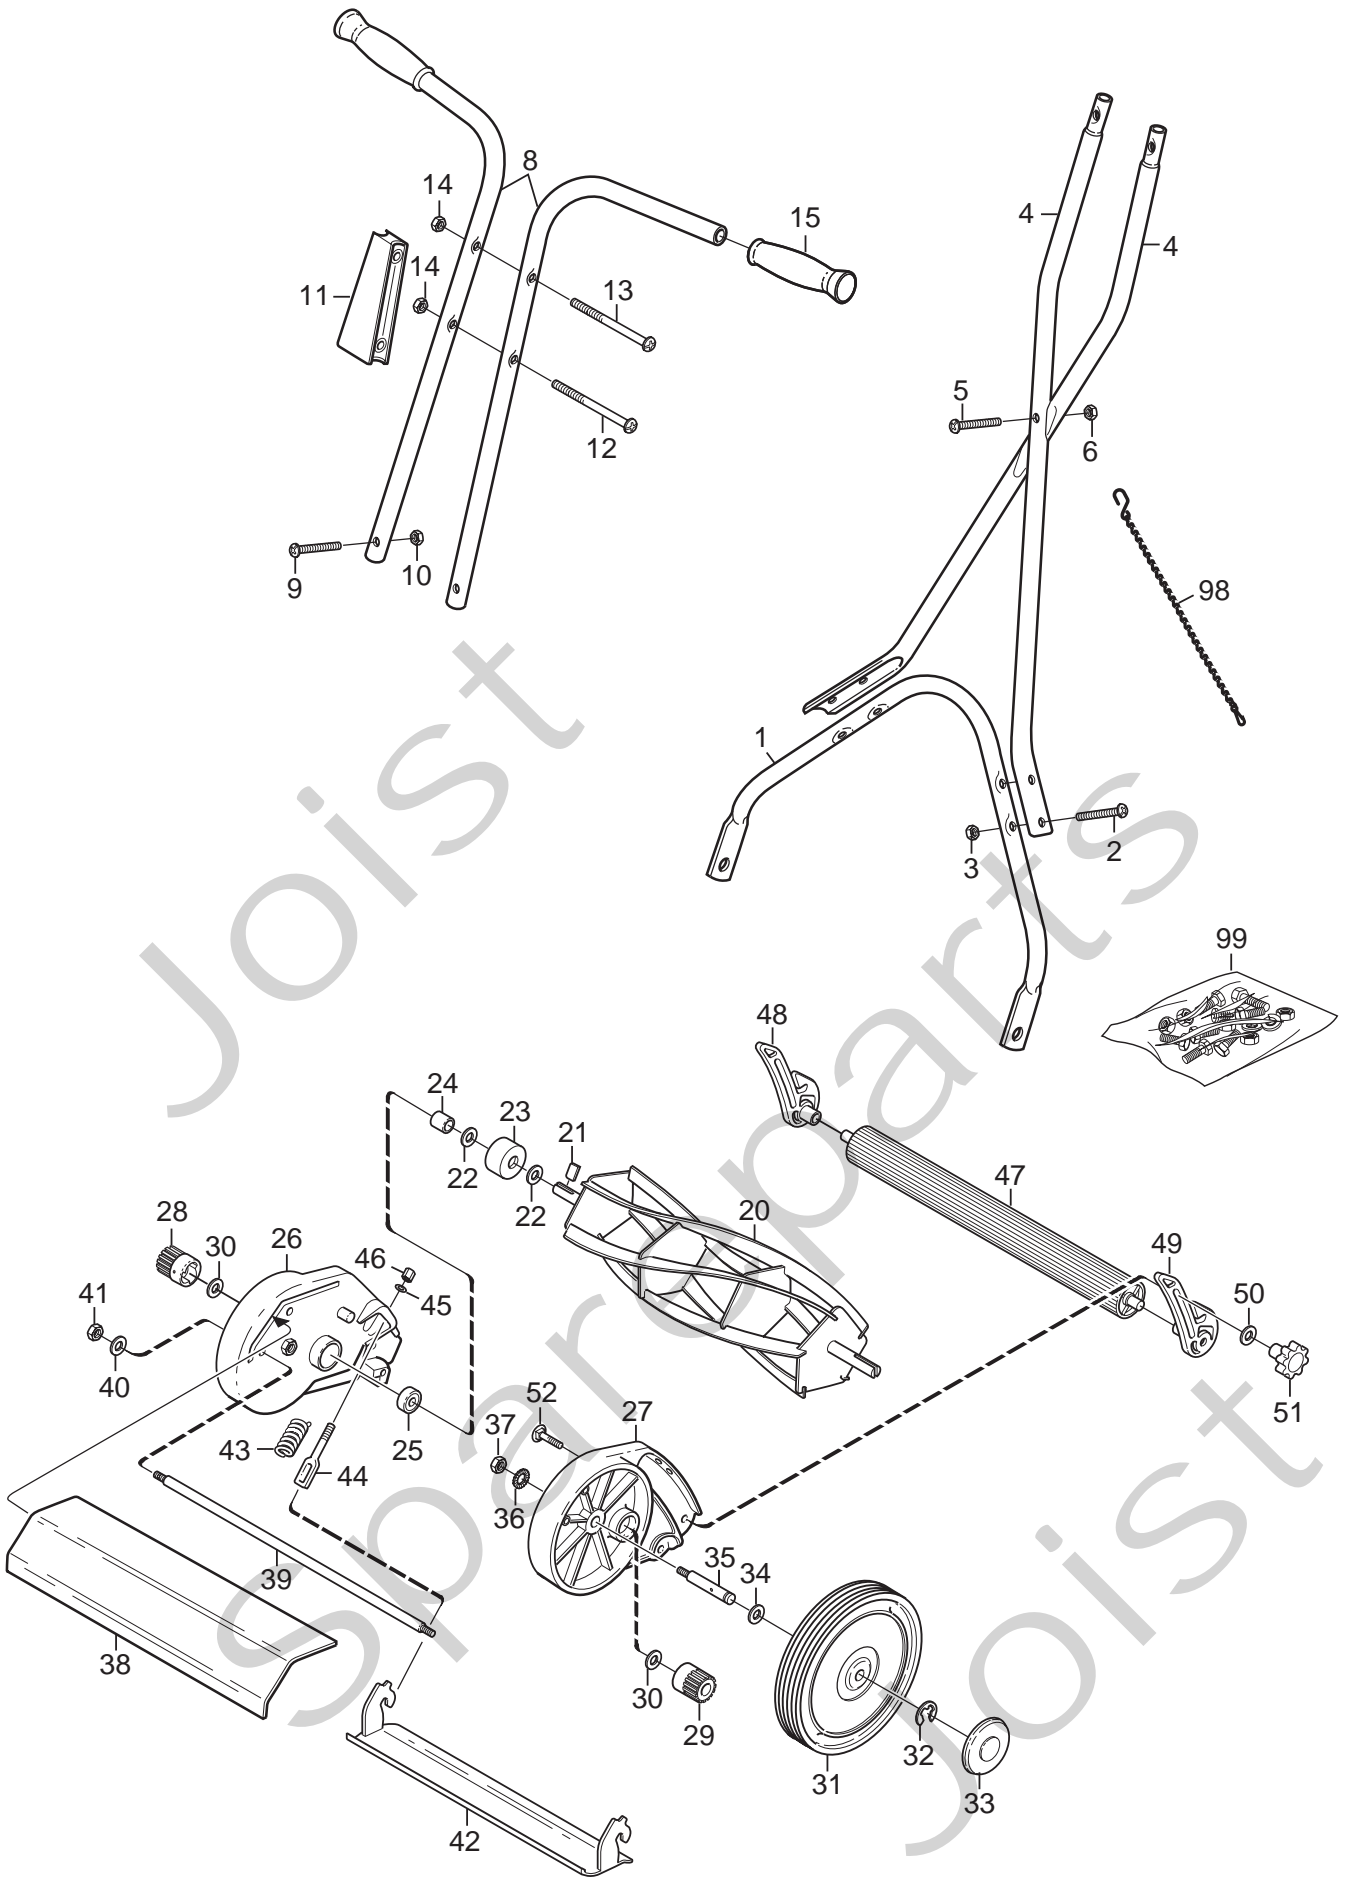

Utgåva Issue		Bildnr Picture No		FREECLIP (38 cm)		FREECLIP (38 cm)		Sida Page	
2009- 12		1756						2	
Pos. Fig.	Antal/Quantity				Art nr Part No	Benämning	Description	Sats Kit	Anmärkning Notes
	9038 1001								
1	1				1122-0328-01	Styre- underdel	Handle- lower part		
2	4				9865-0630-16	Skruv	Screw		
3	4				9799-0631-02	Mutter	Nut		
4	2				1122-0335-01	Styrrör- mitten	Handle tube- middle		
5	1				9865-0640-16	Skruv	Screw		
6	1				9799-0631-02	Mutter	Nut		
8	2				1122-0336-01	Styre- överdel	Handle- upper part		
9	2				9865-0630-16	Skruv	Screw		
10	2				9799-0631-02	Mutter	Nut		
11	1				1122-0337-01	Styrdistans	Handle spacer		
12	1				1122-0338-01	Skruv	Screw		
13	1				1122-0339-01	Skruv	Screw		
14	2				9799-0631-02	Mutter	Nut		
15	2				1122-0340-01	Handtag	Handle grip		
20	1				1122-0302-01	Knivcylinder- svart	Cylinder- black		
21	2				1122-0307-01	Drivkil	Drive key		
22	4				1122-0334-01	Bricka	Washer		
23	2				1122-0303-01	Skydd	Guard		
24	2				1122-0304-01	Distans	Spacer		
25	2				1122-0311-01	Kullager	Ball bearing		
26	1				1122-0309-01	Gavel- hö	Flange- RH		
27	1				1122-0308-01	Gavel- vä	Flange- LH		
28	1				1122-0306-01	Drev- hö	Gear- RH		
29	1				1122-0305-01	Drev- vä	Gear- LH		
30	2				1122-0312-01	Bricka	Washer		
31	2				1122-0314-01	Däck + fälg kpl	Tyre + rim assy		
32	2				1122-0315-01	Låsring	Lock ring		
33	2				1122-0316-01	Navkapsel	Hub cap		
34	2				1122-0312-01	Bricka	Washer		
35	2				1122-0310-01	Hjulaxel	Wheel axle		
36	2				9678-0011-02	Låsbricka	Lock washer		
37	2				9799-1031-02	Mutter	Nut		
38	1				1122-0300-01	Frontplåt	Front plate		
39	3				1122-0301-01	Förbindningsstäng	Connection rod		
40	6				9683-0030-02	Låsbricka	Lock washer		
41	6				9799-0831-02	Mutter	Nut		
42	1				1122-0318-01	Underkniv	Lower blade		
43	2				1122-0320-01	Tryckfjäder	Compression spring		
44	2				1122-0319-01	Justerskruv	Adjust screw		
45	2				1122-0322-01	Bricka	Washer		
46	2				1122-0321-01	Mutter- justerskruv	Nut- adjust screw		
47	1				1122-0324-01	Rulle	Roller		
48	1				1122-0323-02	Rullhållare- hö	Roller holder- RH		
49	1				1122-0323-01	Rullhållare- vä	Roller holder- LH		
50	2				1122-0322-01	Bricka	Washer		
51	2				1122-0326-01	Höjdställningsratt	Height adjust knob		
52	2				1122-0327-01	Skruv	Screw		
98	1				1129-0019-01	Kätting- uppsamlare	Chain- grass collector		
99	1				1122-0341-01	Monteringsatts	Assembly kit