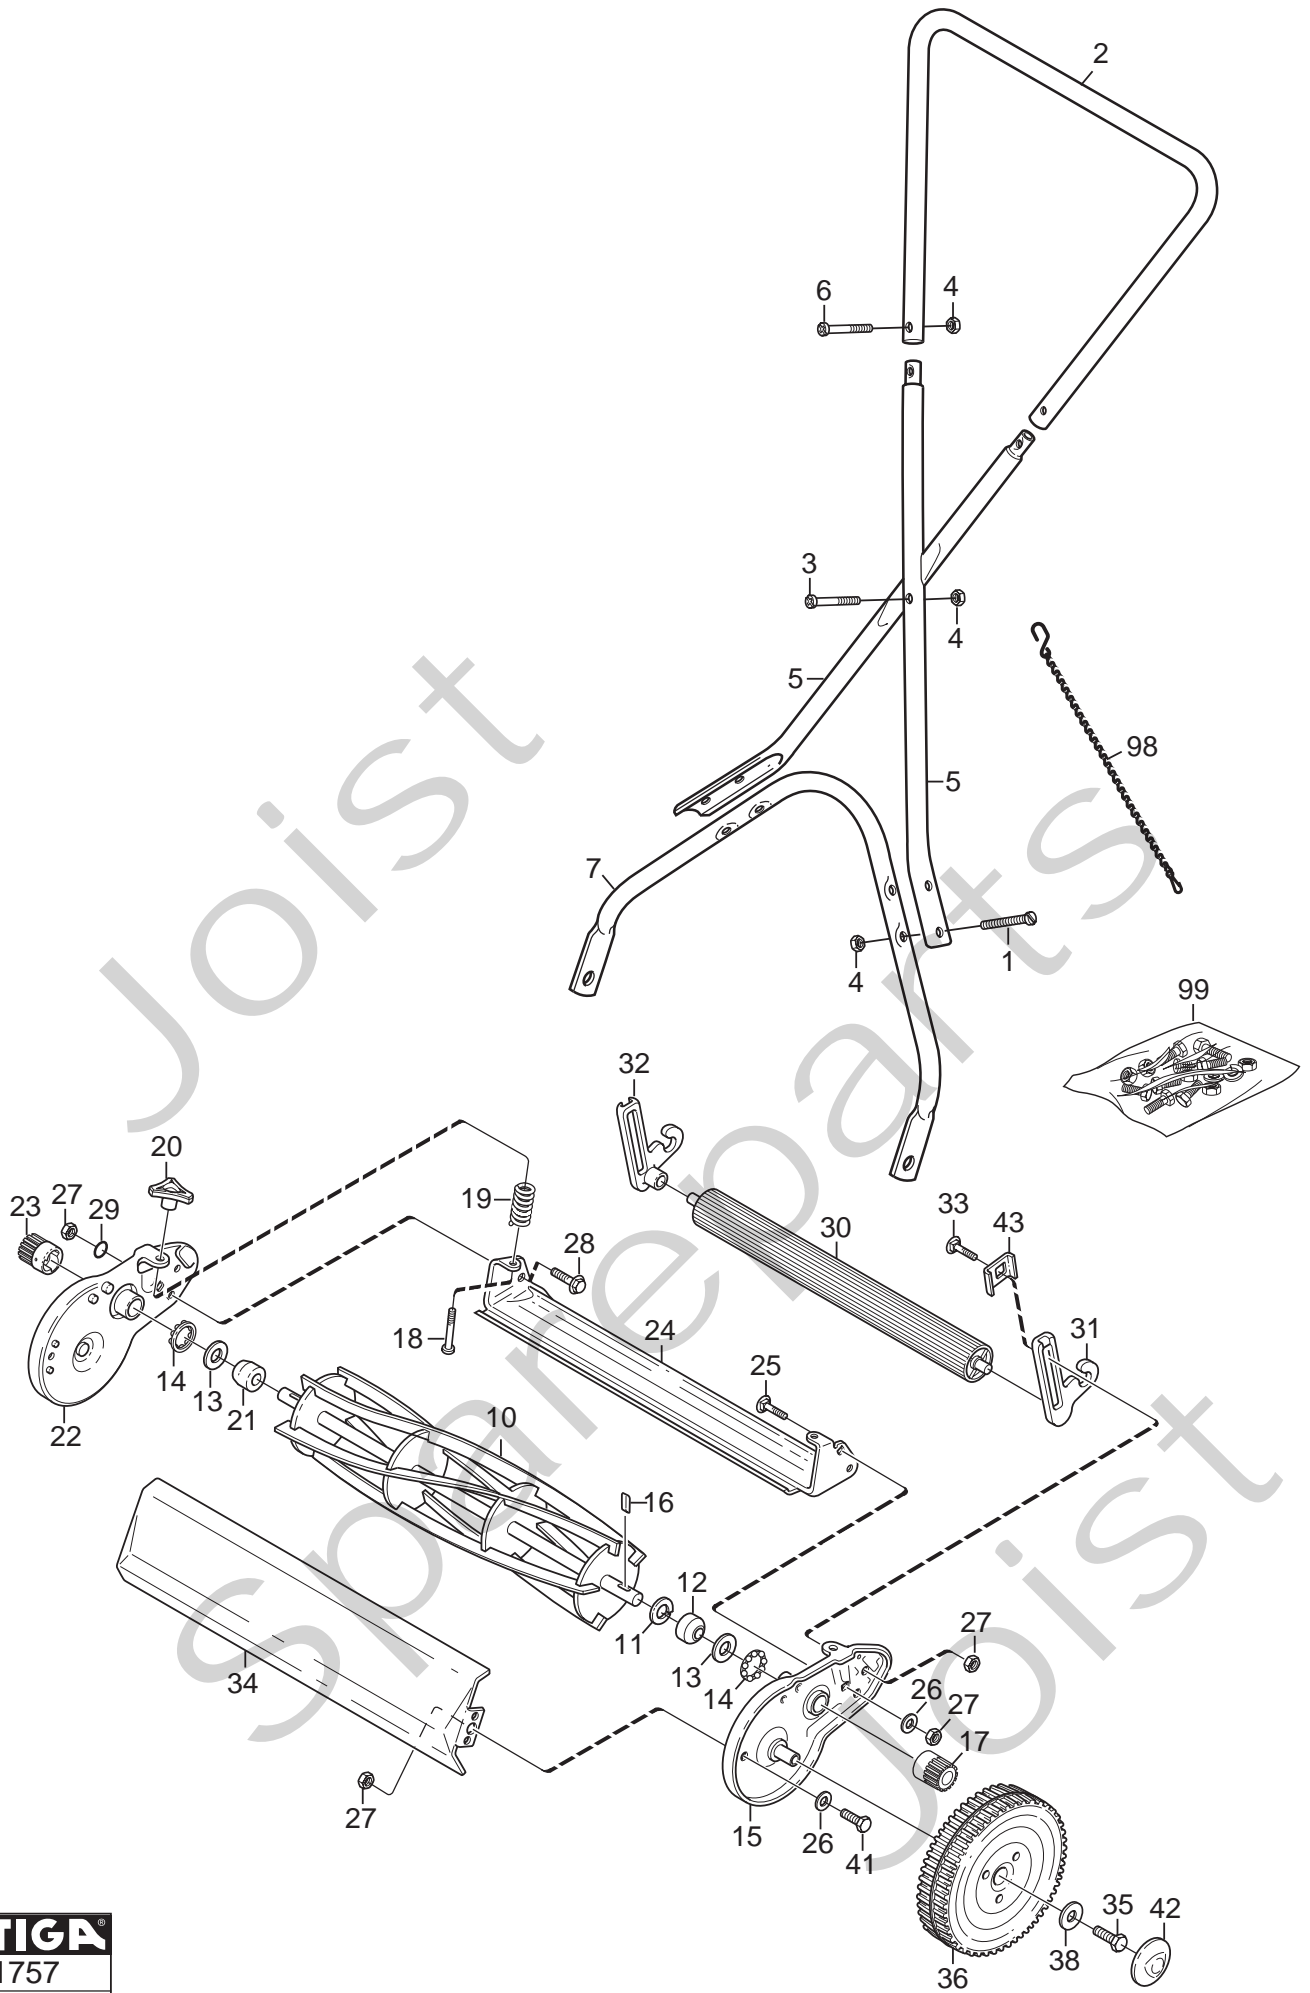

Genuine Spare Parts

www.stiga.com

CYLINDER MOWERS Model Year 2010

includes:
290401001/ST9 Handyclip

- Use GLOBAL GARDEN PRODUCT Genuine Spare Parts specified in the parts list for repair and/or replacement.
- The contents described in the parts list may change due to improvement.
- The drawings of the spare parts are only indicative and might not represent the part in question exactly.
- The indications "right" - "left" - "front" - "rear" refer to the position of the operator when using the machine.
- When placing orders of parts for repair and/or replacement, make sure that the illustrated parts list is the one applying to the machine's year of manufacture, as shown on the identification plate attached to the machine.

The STIGA logo is located in the bottom right corner of the page. It consists of the word "STIGA" in a bold, white, sans-serif font, with a registered trademark symbol (®) to its upper right. The text is set against a black rectangular background.