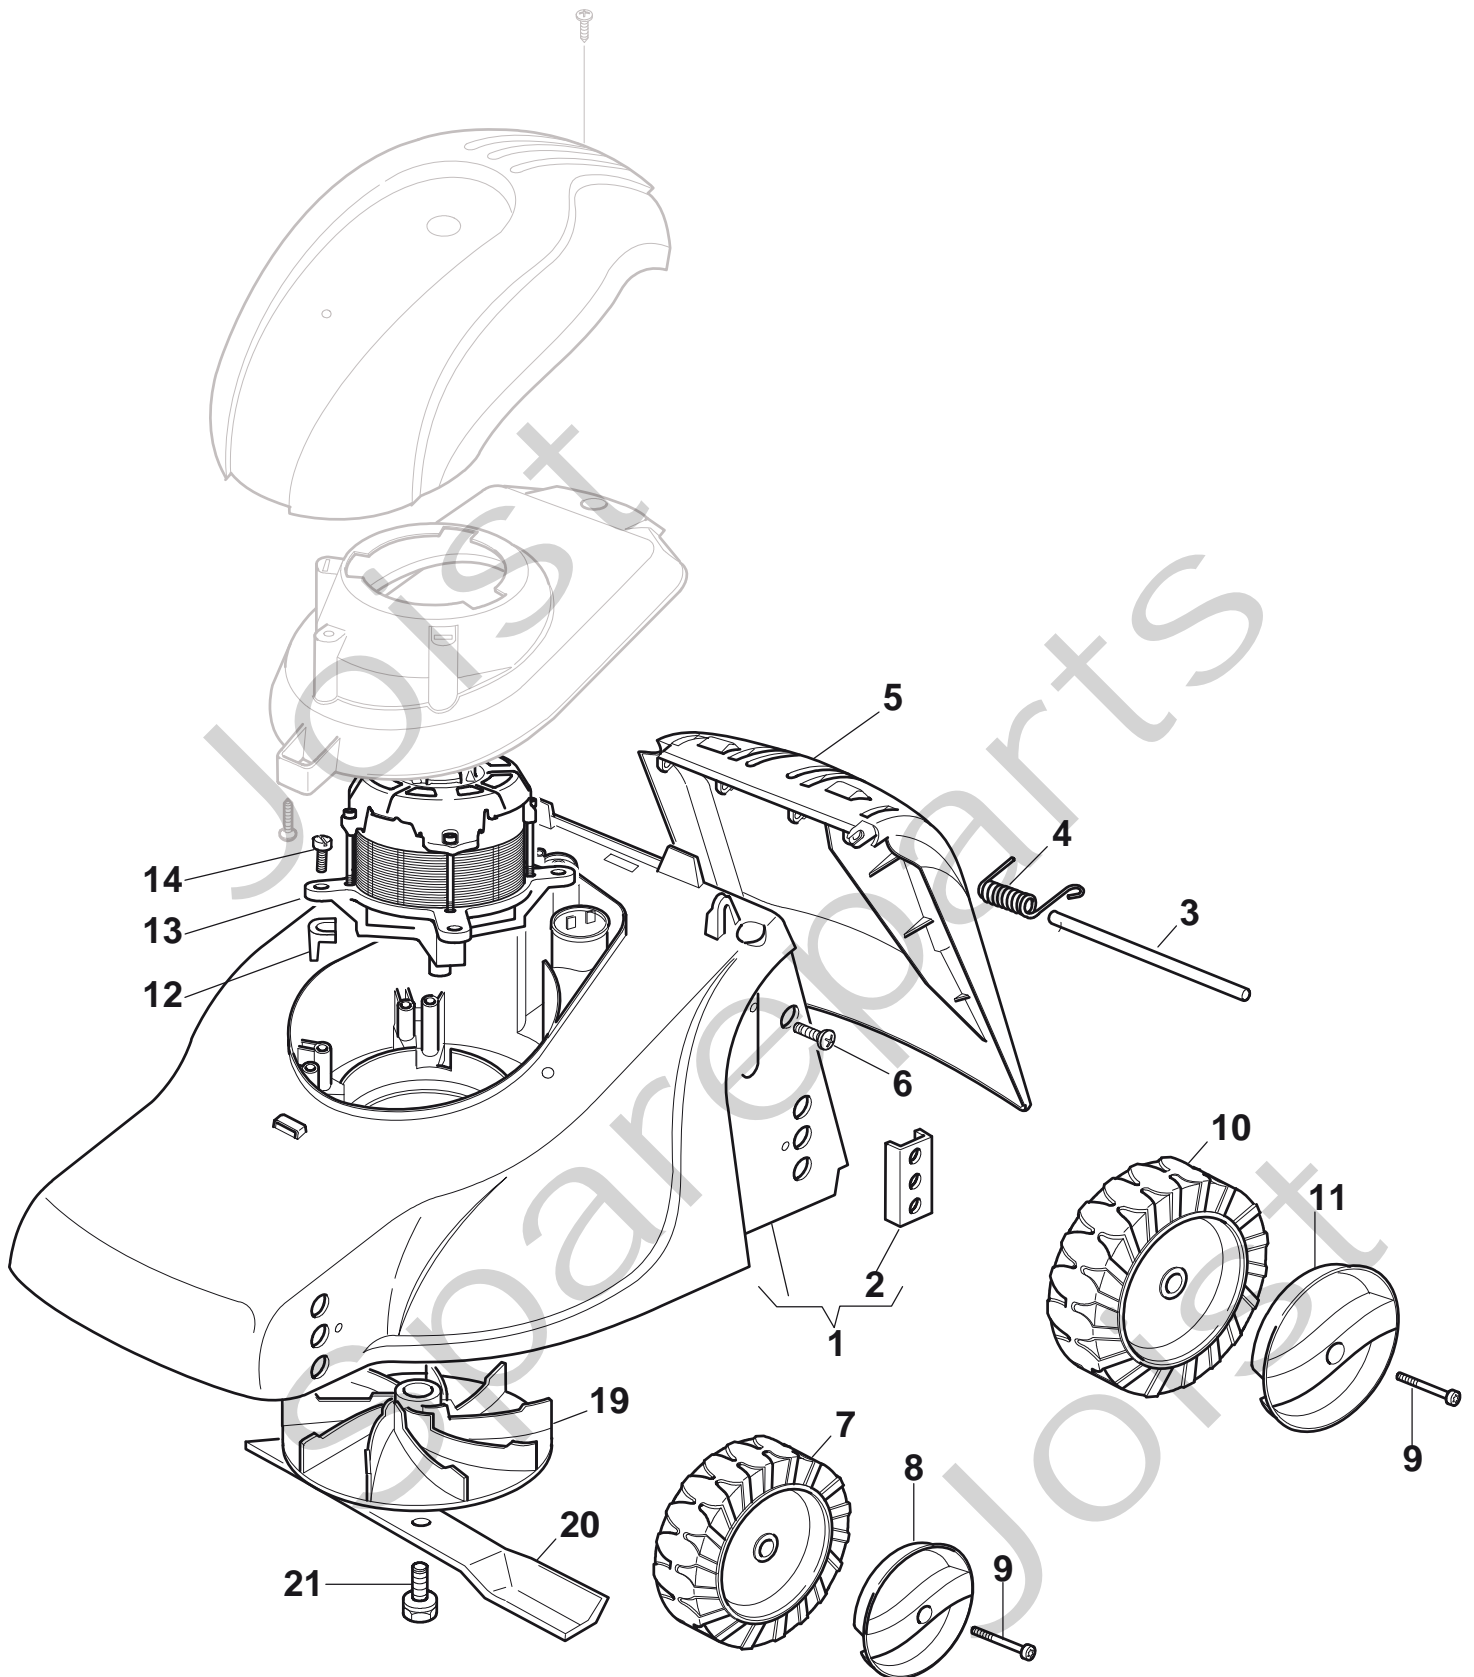

Genuine Spare Parts

www.stiga.com

COLLECTOR 35 EL Model Year 2011

- Use GLOBAL GARDEN PRODUCT Genuine Spare Parts specified in the parts list for repair and/or replacement.
- The contents described in the parts list may change due to improvement.
- The drawings of the spare parts are only indicative and might not represent the part in question exactly.
- The indications "right" - "left" - "front" - "rear" refer to the position of the operator when using the machine.
- When placing orders of parts for repair and/or replacement, make sure that the illustrated parts list is the one applying to the machine's year of manufacture, as shown on the identification plate attached to the machine.

STIGA®

COLLECTOR 35 EL

COLLECTOR 35 EL

Pos. Fig.	Antal Quantity	Art No Part No	Benämning	Description	Anmärkning Notes
1	1	81001560/0	Chassi-röd	Deck Red	
2	4	22785087/1	Hjulhållare	Support, Wheels	
3	1	22512530/0	Stift	Pin	
4	1	22450250/0	Fjäder	Spring	
5	1	22600055/1	Lucka	Stone-Guard	
6	2	12728450/0	Skruv	Screw	
7	2	22686083/0	Hjul Ø 130	Wheel Ø 130	
8	2	22110420/0	Navkapsel	Hub Cap Yellow	
9	4	22524337/0	Stift	Pin	
10	2	22686085/0	Hjul Ø 160	Wheel Ø 160	
11	2	22110449/0	Navkapsel-vit	Hub Cap Yellow	
12	4	22167700/0	Distans	Spacer	
13	1	118563658/0	Elmotor	Motor	
14	4	12735410/0	Skruv	Screw	
19	1	322465602/1	Fläkt	Hub Fan	
20	1	81004141/0	Kniv	Blade Standard	
21	1	381004352/1	Skruv	Screw	