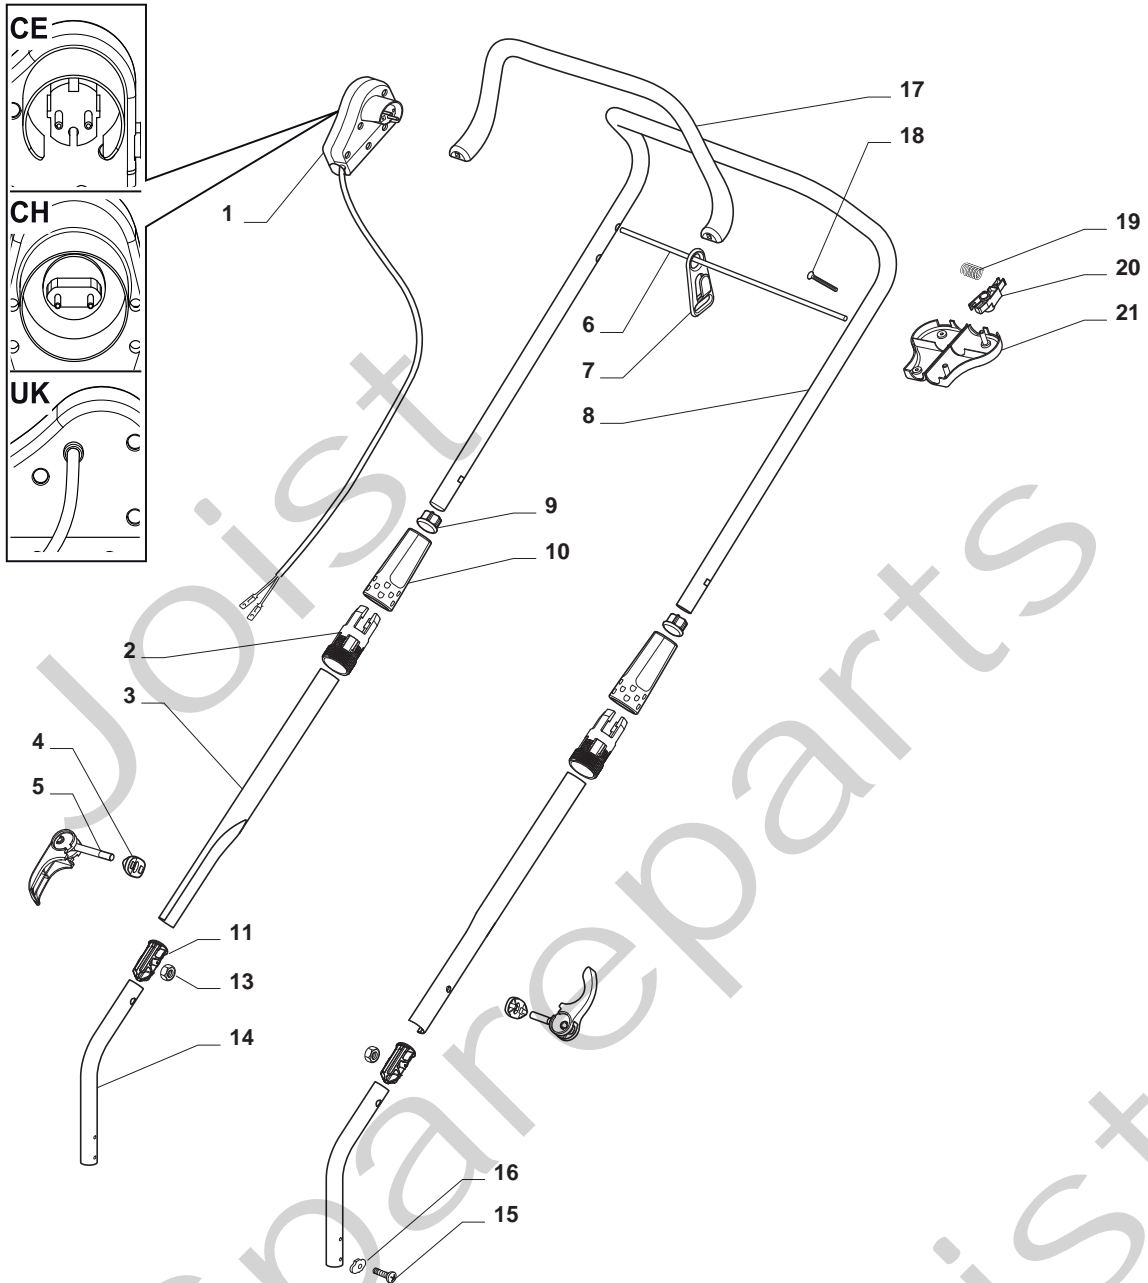

THIS INFORMATION IS NOT INTENDED FOR SALE OR RESALE, AND THIS NOTICE MUST REMAIN ON ALL COPIES.

Position	Part No.	Q.Ty	Description
1	81002837/0	1	Axle, Front Wheels
2	12523050/0	4	Washer
3	12728680/0	4	Screw
4	22170631/0	2	Spacer
12	81002839/0	1	Axle, Rear Wheels
21	22399818/0	1	Knob
22	322321535/0	1	Lever, Height Adjustment
24	12728691/0	2	Screw
25	25547049/0	1	Plate
26	22450424/0	2	Spring
27	22524338/0	4	Pin
28	22869668/0	2	Tie Rod
29	22109724/0	1	Cover, Grey

Joist
Spareparts
Joist

Position	Part No.	Q.Ty	Description
1	22600095/0	2	Protection, Wheel
2	22675100/0	4	Washer
3	22122200/0	8	Bearing
4	322686098/0	2	Wheel Ø 165
5	12523060/0	4	Washer
6	12155000/0	4	Nut
7	22110491/0	2	Hub Cap
8	22600131/0	2	Protection, Wheel
9	322686099/0	2	Wheel Ø 190
10	22110492/0	2	Hub Cap

Joist
Spareparts
Joist

Position	Part No.	Q.Ty	Description
1	322066736/0	1	Deck Yellow
2	12728691/0	2	Screw
3	22608535/0	1	Plate
4	12728450/0	2	Screw
5	22450423/0	1	Spring
6	322600157/2	1	Stone-Guard, Grey
7	12728691/0	1	Screw
8	12735410/0	4	Screw
9	118563667/0	1	Motor
11	322465602/1	1	Hub Fan
12	81004145/0	1	Blade
13	381004352/1	1	Screw
14	12728524/0	1	Screw
15	322109723/1	1	Support, Cover
16	322055493/0	1	Cover Yellow

Joist
Spareparts
Joist

Position	Part No.	Q.Ty	Description
1	381600503/3	1	Dead Hand Switch CE
1	381600505/4	1	Dead Hand Switch UK
1	381600504/3	1	Dead Hand Switch CH
2	322245063/0	2	Ring Nut, Internal
3	381006697/0	1	Handle, Middle Part
4	322680014/0	2	Washer
5	381003252/0	2	Lever, Handle Blocking
6	22010252/0	1	Rod, Fairlead Bearing
7	322195101/4	1	Fairlead
8	381006695/0	1	Handle, Upper Part
9	22820066/1	2	Cap
10	322245062/0	2	Ring Nut, External
11	322820079/0	2	Cap
13	12293200/0	2	Nut
14	381006693/0	1	Handle, Lower Part
15	12731600/1	2	Screw
16	12523060/0	2	Washer
17	322322883/1	1	Lever, Engine Brake
18	12728701/0	4	Screw
19	22450115/0	1	Spring
20	322230350/1	1	Fulcrum Pin
21	322785144/1	1	Support