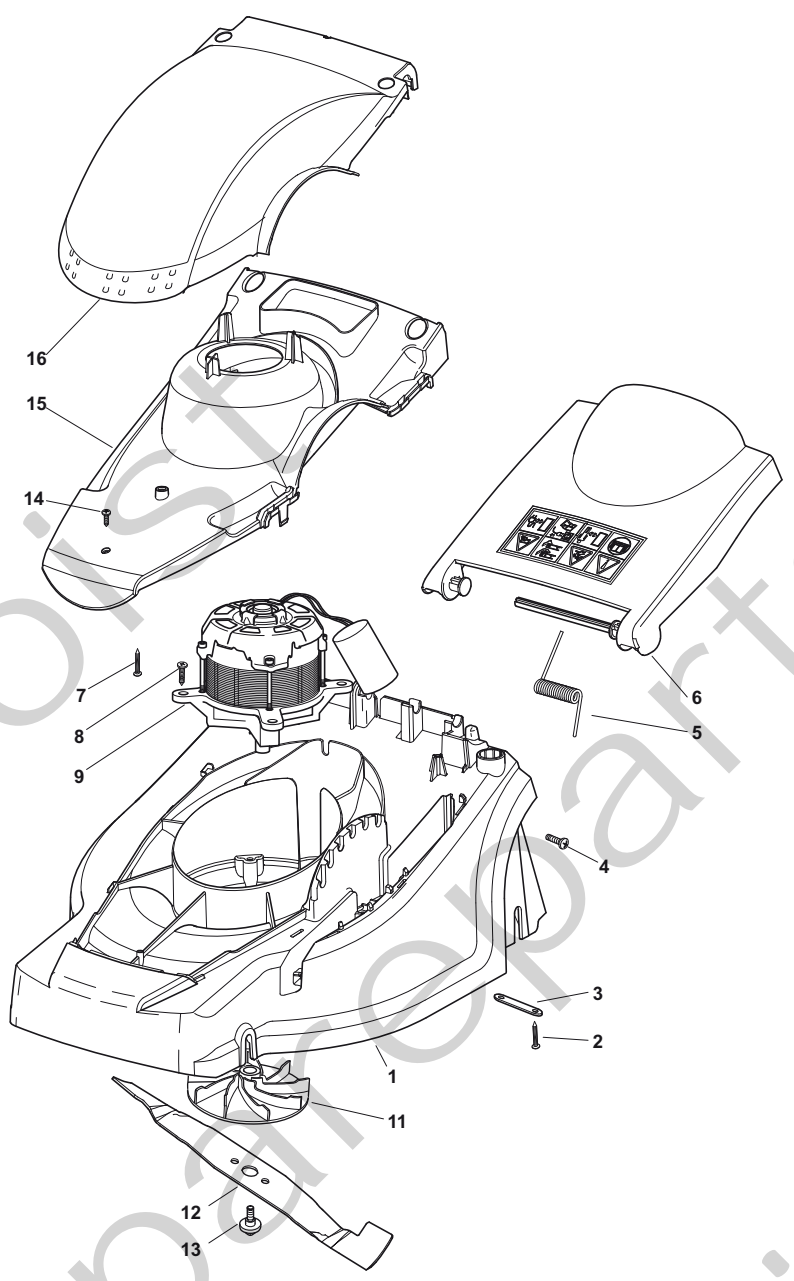

Position	Part No.	Q.Ty	Description
1	322066736/0	1	Deck Yellow
2	12728691/0	2	Screw
3	22608535/0	1	Plate
4	12728450/0	2	Screw
5	22450423/0	1	Spring
6	322600157/2	1	Stone-Guard, Grey
7	12728691/0	1	Screw
8	12735410/0	4	Screw
9	118563667/0	1	Motor
11	322465602/1	1	Hub Fan
12	81004145/0	1	Blade
13	381004352/1	1	Screw
14	12728524/0	1	Screw
15	322109723/1	1	Support, Cover
16	322055493/0	1	Cover Yellow

Joist
Spareparts
Joist