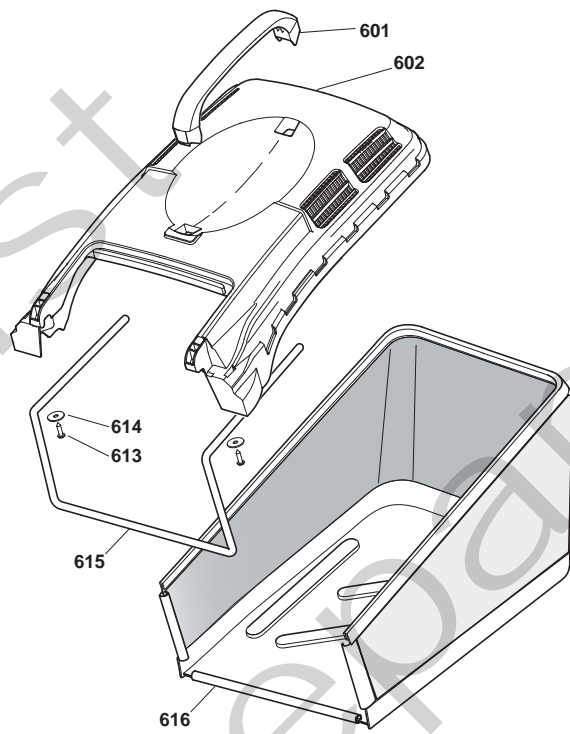

Joist
Spareparts
Joist

Position	Part No.	Q.Ty	Description
1	22600095/0	2	Protection, Wheel
2	22675100/0	4	Washer
3	22122200/0	8	Bearing
4	322686098/0	2	Wheel Ø 165
5	12523060/0	4	Washer
6	12155000/0	4	Nut
7	22110491/0	2	Hub Cap
8	22600131/0	2	Protection, Wheel
9	322686099/0	2	Wheel Ø 190
10	22110492/0	2	Hub Cap

Joist
Spareparts
Joist

Position	Part No.	Q.Ty	Description
1	322066736/0	1	Deck Yellow
2	12728691/0	2	Screw
3	22608535/0	1	Plate
4	12728450/0	2	Screw
5	22450423/0	1	Spring
6	322600157/2	1	Stone-Guard, Grey
7	12728691/0	1	Screw
8	12735410/0	4	Screw
9	118563667/0	1	Motor
11	322465602/1	1	Hub Fan
12	81004145/0	1	Blade
13	381004352/1	1	Screw
14	12728524/0	1	Screw
15	322109723/1	1	Support, Cover
16	322055493/0	1	Cover Yellow

Joist
Spareparts
Joist

Position	Part No.	Q.Ty	Description
1	381600503/3	1	Dead Hand Switch CE
1	381600505/4	1	Dead Hand Switch UK
1	381600504/3	1	Dead Hand Switch CH
2	322245063/0	2	Ring Nut, Internal
3	381006697/0	1	Handle, Middle Part
4	322680014/0	2	Washer
5	381003252/0	2	Lever, Handle Blocking
6	22010252/0	1	Rod, Fairlead Bearing
7	322195101/4	1	Fairlead
8	381006695/0	1	Handle, Upper Part
9	22820066/1	2	Cap
10	322245062/0	2	Ring Nut, External
11	322820079/0	2	Cap
13	12293200/0	2	Nut
14	381006693/0	1	Handle, Lower Part
15	12731600/1	2	Screw
16	12523060/0	2	Washer
17	322322883/1	1	Lever, Engine Brake
18	12728701/0	4	Screw
19	22450115/0	1	Spring
20	322230350/1	1	Fulcrum Pin
21	322785144/1	1	Support