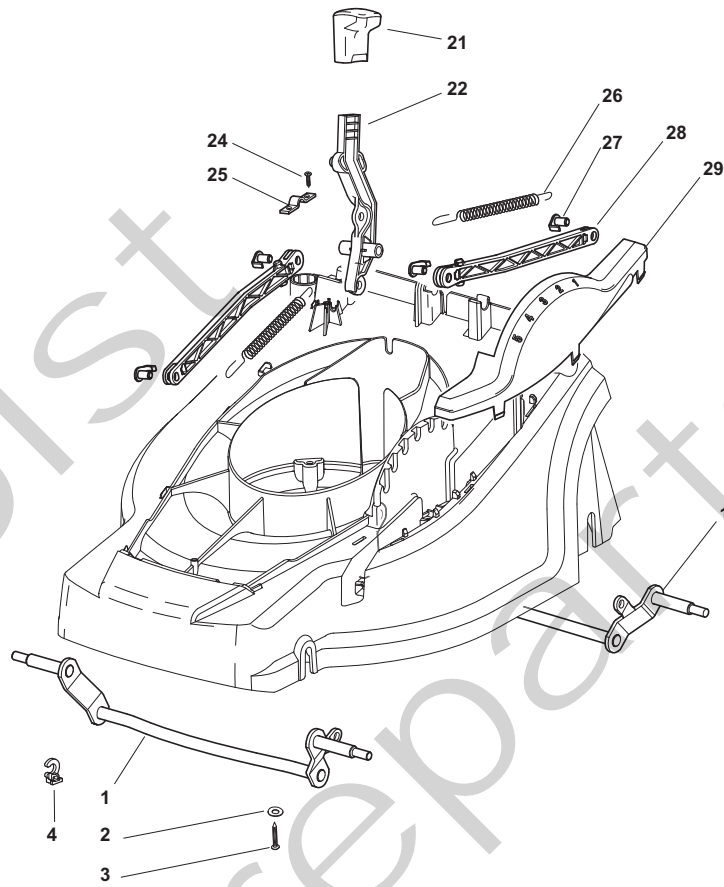

Genuine Spare Parts

www.stiga.com

TURBO 41 E Model Year 2012

- Use GLOBAL GARDEN PRODUCT Genuine Spare Parts specified in the parts list for repair and/or replacement.
- The contents described in the parts list may change due to improvement.
- The drawings of the spare parts are only indicative and might not represent the part in question exactly.
- The indications "right" - "left" - "front" - "rear" refer to the position of the operator when using the machine.
- When placing orders of parts for repair and/or replacement, make sure that the illustrated parts list is the one applying to the machine's year of manufacture, as shown on the identification plate attached to the machine.

THIS INFORMATION IS NOT INTENDED FOR SALE OR RESALE, AND THIS NOTICE MUST REMAIN ON ALL COPIES.

Position	Part No.	Q.Ty	Description
1	81002837/0	1	Axle, Front Wheels
2	12523050/0	4	Washer
3	12728680/0	4	Screw
4	22170631/0	2	Spacer
12	81002839/0	1	Axle, Rear Wheels
21	22399818/0	1	Knob
22	322321535/0	1	Lever, Height Adjustment
24	12728691/0	2	Screw
25	25547049/0	1	Plate
26	22450424/0	2	Spring
27	22524338/0	4	Pin
28	22869668/0	2	Tie Rod
29	22109724/0	1	Cover, Grey

Joist
Spareparts
Joist

Position	Part No.	Q.Ty	Description
1	22600095/0	2	Protection, Wheel
2	22675100/0	4	Washer
3	22122200/0	8	Bearing
4	322686098/0	2	Wheel Ø 165
5	12523060/0	4	Washer
6	12155000/0	4	Nut
7	22110491/0	2	Hub Cap
8	22600131/0	2	Protection, Wheel
9	322686099/0	2	Wheel Ø 190
10	22110492/0	2	Hub Cap