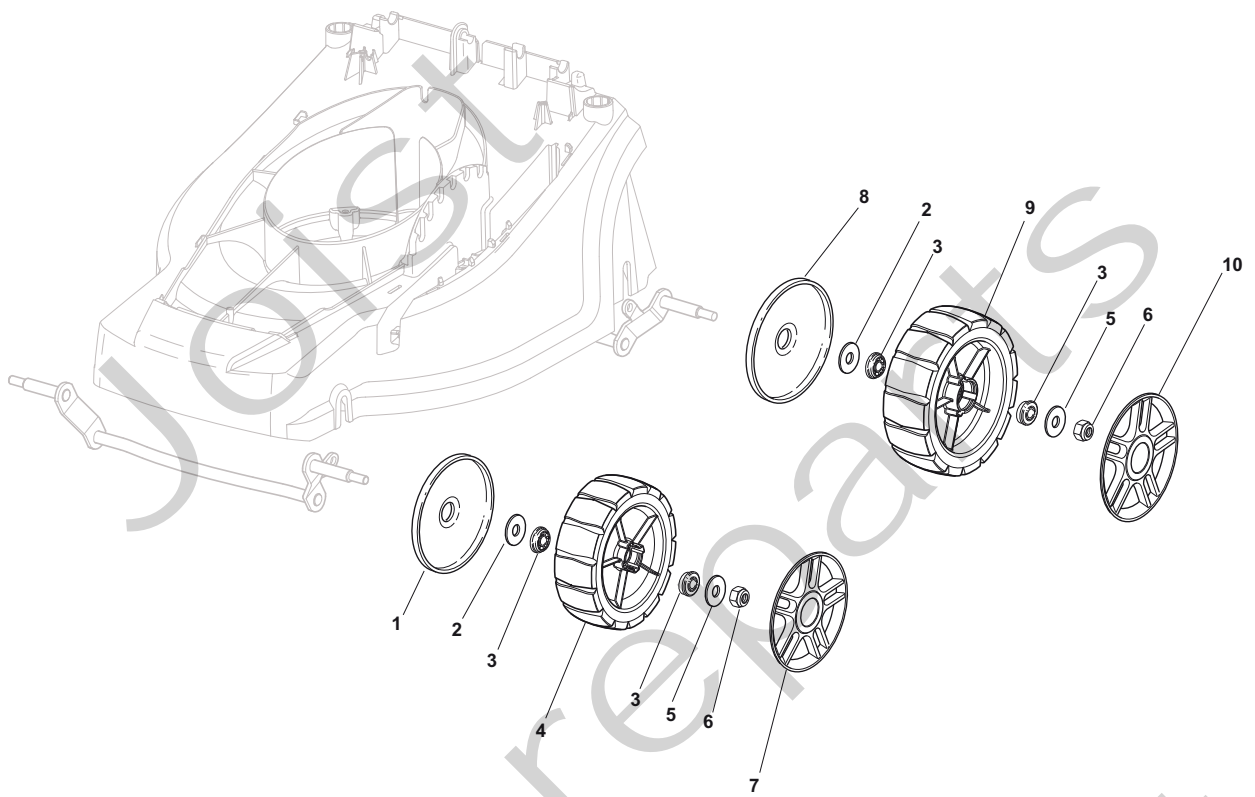

Genuine Spare Parts

www.stiga.com

TURBO 41 E Model Year 2012

- Use GLOBAL GARDEN PRODUCT Genuine Spare Parts specified in the parts list for repair and/or replacement.
- The contents described in the parts list may change due to improvement.
- The drawings of the spare parts are only indicative and might not represent the part in question exactly.
- The indications "right" - "left" - "front" - "rear" refer to the position of the operator when using the machine.
- When placing orders of parts for repair and/or replacement, make sure that the illustrated parts list is the one applying to the machine's year of manufacture, as shown on the identification plate attached to the machine.

THIS INFORMATION IS NOT INTENDED FOR SALE OR RESALE, AND THIS NOTICE MUST REMAIN ON ALL COPIES.

Position	Part No.	Q.Ty	Description
1	81002837/0	1	Axle, Front Wheels
2	12523050/0	4	Washer
3	12728680/0	4	Screw
4	22170631/0	2	Spacer
12	81002839/0	1	Axle, Rear Wheels
21	22399818/0	1	Knob
22	322321535/0	1	Lever, Height Adjustment
24	12728691/0	2	Screw
25	25547049/0	1	Plate
26	22450424/0	2	Spring
27	22524338/0	4	Pin
28	22869668/0	2	Tie Rod
29	22109724/0	1	Cover, Grey

Joist
Spareparts
Joist

Position	Part No.	Q.Ty	Description
1	22600095/0	2	Protection, Wheel
2	22675100/0	4	Washer
3	22122200/0	8	Bearing
4	322686098/0	2	Wheel Ø 165
5	12523060/0	4	Washer
6	12155000/0	4	Nut
7	22110491/0	2	Hub Cap
8	22600131/0	2	Protection, Wheel
9	322686099/0	2	Wheel Ø 190
10	22110492/0	2	Hub Cap