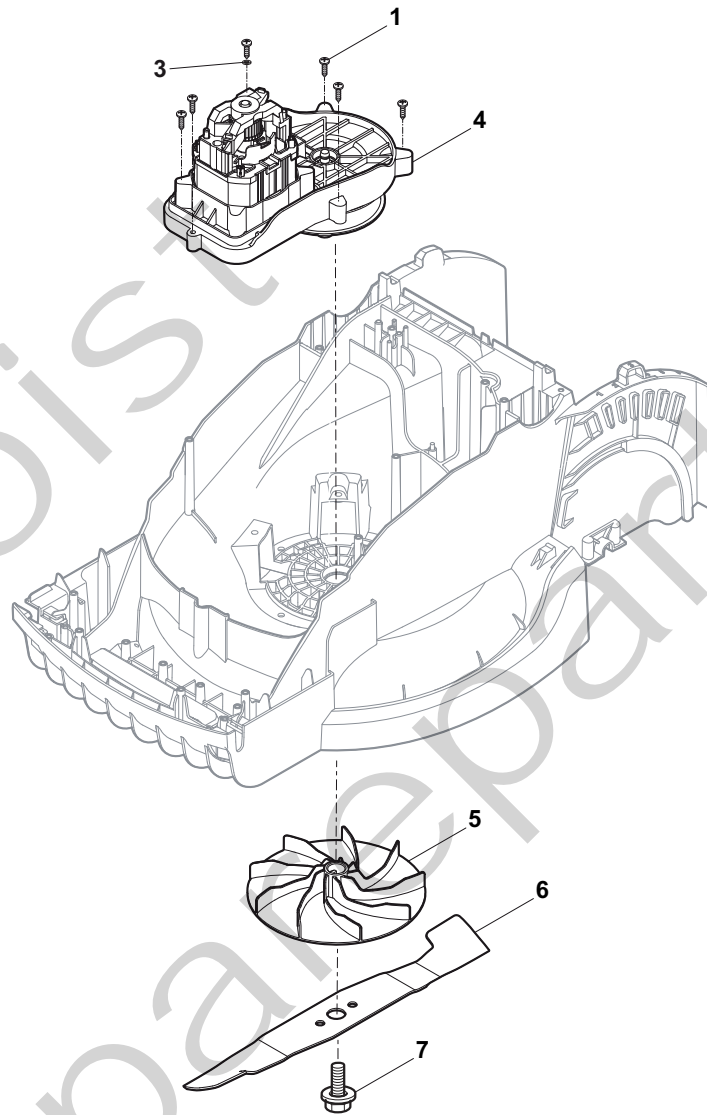

THIS INFORMATION IS NOT INTENDED FOR SALE OR RESALE, AND THIS NOTICE MUST REMAIN ON ALL COPIES.

Position	Part No.	Q.Ty	Description
1	322055159/0	1	Deck White
2	322109857/0	1	Right Side Cover
3	322109855/0	1	Left Side Cover
4	322393658/0	1	Cover
5	322393659/0	1	Handle, Lower Part
6	122450470/0	1	Spring
7	322524356/0	1	Pin
8	322600243/0	1	Stone-Guard
9	322486295/0	1	Grass-Box, R Lower
10	322486296/0	1	Grass-Box, L Lower
11	322486323/0	1	Grass-Box, Upper Yellow
12	322393656/0	1	Handle
13	322140243/0	1	Mulching Plug
14	322393672/0	1	Engine Protection
17	112728714/0	12	Screw
18	322055168/0	1	Frontal Plate
20	113300215/0	1	Scraper

Joist  
Spareparts  
Joist

Position	Part No.	Q.Ty	Description
1	322066761/0	1	Deck Grey
2	322785387/0	1	Support, Wheels
3	322686105/0	2	Wheel Ø 250
4	322110700/0	2	Hub Cap Yellow
5	112604903/0	1	Crown Fastener
6	122033427/0	1	Axle, Rear Wheels
7	322545142/0	2	Plate
8	112728714/0	8	Screw
9	322785388/0	1	Lever, Height Adjustment
10	322524354/0	1	Pin
11	122446195/0	1	Spring
12	322869680/0	1	Rod, Height Adjustment Grey
13	322785415/0	2	Plate
14	122033426/0	1	Axle, Front Wheels
15	322785386/0	1	Support, Wheels Grey
16	322686104/0	2	Wheel Ø 150
17	322110699/0	2	Hub Cap Yellow
18	322785385/0	1	Support, Wheels

Joist  
Spareparts  
Joist

Position	Part No.	Q.Ty	Description
1	322291032/0	1	Upper Half Handgrip Switch
2	381600521/0	1	Dead Hand Switch
3	322291033/0	1	Lower Half Handgrip Switch
4	112728713/0	11	Screw
5	381007515/0	1	Handle, Lower Part Left
6	122192000/1	1	Clamp
7	112523050/0	4	Washer
8	122524352/0	4	Pin
9	322319519/0	4	Fixing Lever Handle
10	122943016/0	2	Screw
11	322246100/0	2	Handle Joint Grey
12	122430210/0	2	Spring
13	322745052/0	2	Right Joint
14	112728714/0	5	Screw
15	322745051/0	1	Left Joint
16	122943017/0	2	Screw
18	118566112/0	2	Cap
19	381007513/0	2	Handle, Lower Part
20	381007514/0	1	Handle, Upper Part Right