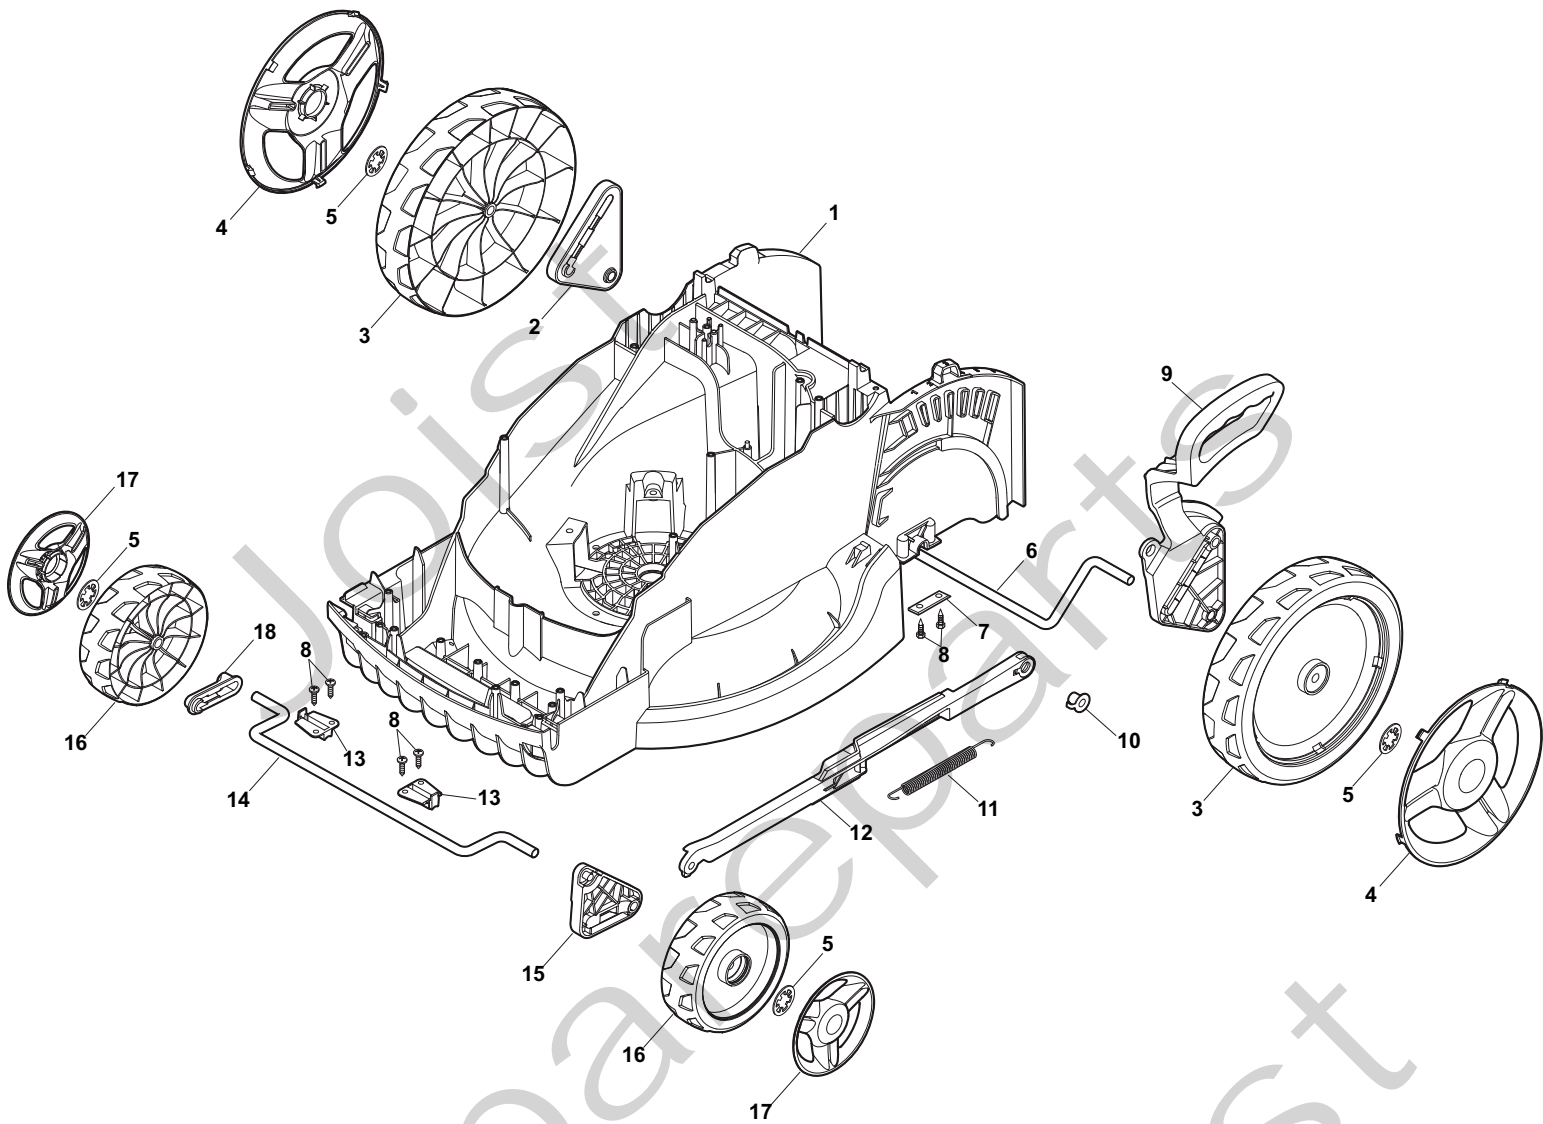

## COMBI 44 E Model Year 2012

- Use GLOBAL GARDEN PRODUCT Genuine Spare Parts specified in the parts list for repair and/or replacement.
- The contents described in the parts list may change due to improvement.
- The drawings of the spare parts are only indicative and might not represent the part in question exactly.
- The indications "right" - "left" - "front" - "rear" refer to the position of the operator when using the machine.
- When placing orders of parts for repair and/or replacement, make sure that the illustrated parts list is the one applying to the machine's year of manufacture, as shown on the identification plate attached to the machine.

THIS INFORMATION IS NOT INTENDED FOR SALE OR RESALE, AND THIS NOTICE MUST REMAIN ON ALL COPIES.

Position	Part No.	Q.Ty	Description
1	322055159/0	1	Deck White
2	322109857/0	1	Right Side Cover
3	322109855/0	1	Left Side Cover
4	322393658/0	1	Cover
5	322393659/0	1	Handle, Lower Part
6	122450470/0	1	Spring
7	322524356/0	1	Pin
8	322600243/0	1	Stone-Guard
9	322486295/0	1	Grass-Box, R Lower
10	322486296/0	1	Grass-Box, L Lower
11	322486323/0	1	Grass-Box, Upper Yellow
12	322393656/0	1	Handle
13	322140243/0	1	Mulching Plug
14	322393672/0	1	Engine Protection
17	112728714/0	12	Screw
18	322055168/0	1	Frontal Plate
20	113300215/0	1	Scraper

Joist  
Spareparts  
Joist

Position	Part No.	Q.Ty	Description
1	322066761/0	1	Deck Grey
2	322785387/0	1	Support, Wheels
3	322686105/0	2	Wheel Ø 250
4	322110700/0	2	Hub Cap Yellow
5	112604903/0	1	Crown Fastener
6	122033427/0	1	Axle, Rear Wheels
7	322545142/0	2	Plate
8	112728714/0	8	Screw
9	322785388/0	1	Lever, Height Adjustment
10	322524354/0	1	Pin
11	122446195/0	1	Spring
12	322869680/0	1	Rod, Height Adjustment Grey
13	322785415/0	2	Plate
14	122033426/0	1	Axle, Front Wheels
15	322785386/0	1	Support, Wheels Grey
16	322686104/0	2	Wheel Ø 150
17	322110699/0	2	Hub Cap Yellow
18	322785385/0	1	Support, Wheels