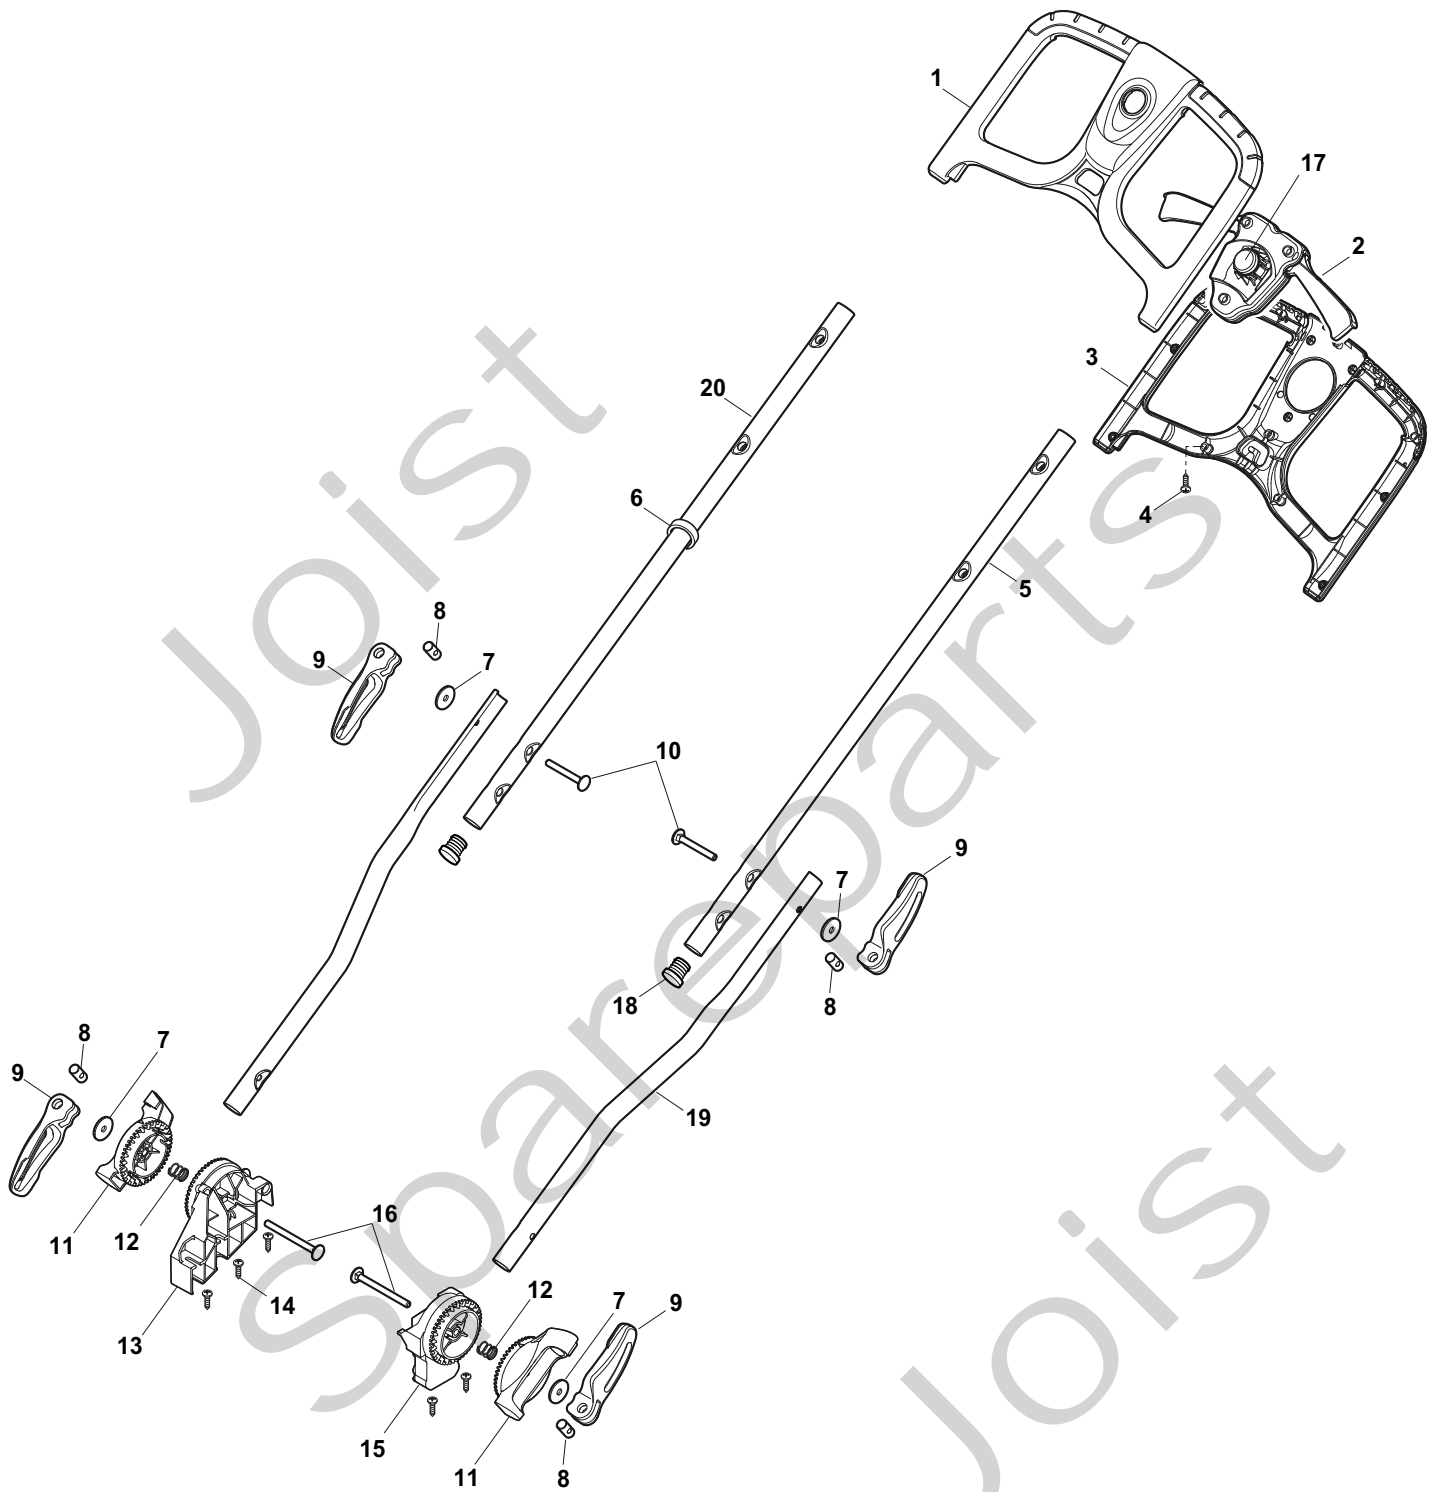

THIS INFORMATION IS NOT INTENDED FOR SALE OR RESALE, AND THIS NOTICE MUST REMAIN ON ALL COPIES.

Position	Part No.	Q.Ty	Description
1	322055159/0	1	Deck White
2	322109857/0	1	Right Side Cover
3	322109855/0	1	Left Side Cover
4	322393658/0	1	Cover
5	322393659/0	1	Handle, Lower Part
6	122450470/0	1	Spring
7	322524356/0	1	Pin
8	322600243/0	1	Stone-Guard
9	322486295/0	1	Grass-Box, R Lower
10	322486296/0	1	Grass-Box, L Lower
11	322486323/0	1	Grass-Box, Upper Yellow
12	322393656/0	1	Handle
13	322140243/0	1	Mulching Plug
14	322393672/0	1	Engine Protection
17	112728714/0	12	Screw
18	322055168/0	1	Frontal Plate
20	113300215/0	1	Scraper

Joist  
Spareparts  
Joist

Position	Part No.	Q.Ty	Description
1	322066761/0	1	Deck Grey
2	322785387/0	1	Support, Wheels
3	322686105/0	2	Wheel Ø 250
4	322110700/0	2	Hub Cap Yellow
5	112604903/0	1	Crown Fastener
6	122033427/0	1	Axle, Rear Wheels
7	322545142/0	2	Plate
8	112728714/0	8	Screw
9	322785388/0	1	Lever, Height Adjustment
10	322524354/0	1	Pin
11	122446195/0	1	Spring
12	322869680/0	1	Rod, Height Adjustment Grey
13	322785415/0	2	Plate
14	122033426/0	1	Axle, Front Wheels
15	322785386/0	1	Support, Wheels Grey
16	322686104/0	2	Wheel Ø 150
17	322110699/0	2	Hub Cap Yellow
18	322785385/0	1	Support, Wheels

Joist  
Spareparts  
Joist

Position	Part No.	Q.Ty	Description
1	322291032/0	1	Upper Half Handgrip Switch
2	381600521/0	1	Dead Hand Switch
3	322291033/0	1	Lower Half Handgrip Switch
4	112728713/0	11	Screw
5	381007515/0	1	Handle, Lower Part Left
6	122192000/1	1	Clamp
7	112523050/0	4	Washer
8	122524352/0	4	Pin
9	322319519/0	4	Fixing Lever Handle
10	122943016/0	2	Screw
11	322246100/0	2	Handle Joint Grey
12	122430210/0	2	Spring
13	322745052/0	2	Right Joint
14	112728714/0	5	Screw
15	322745051/0	1	Left Joint
16	122943017/0	2	Screw
18	118566112/0	2	Cap
19	381007513/0	2	Handle, Lower Part
20	381007514/0	1	Handle, Upper Part Right