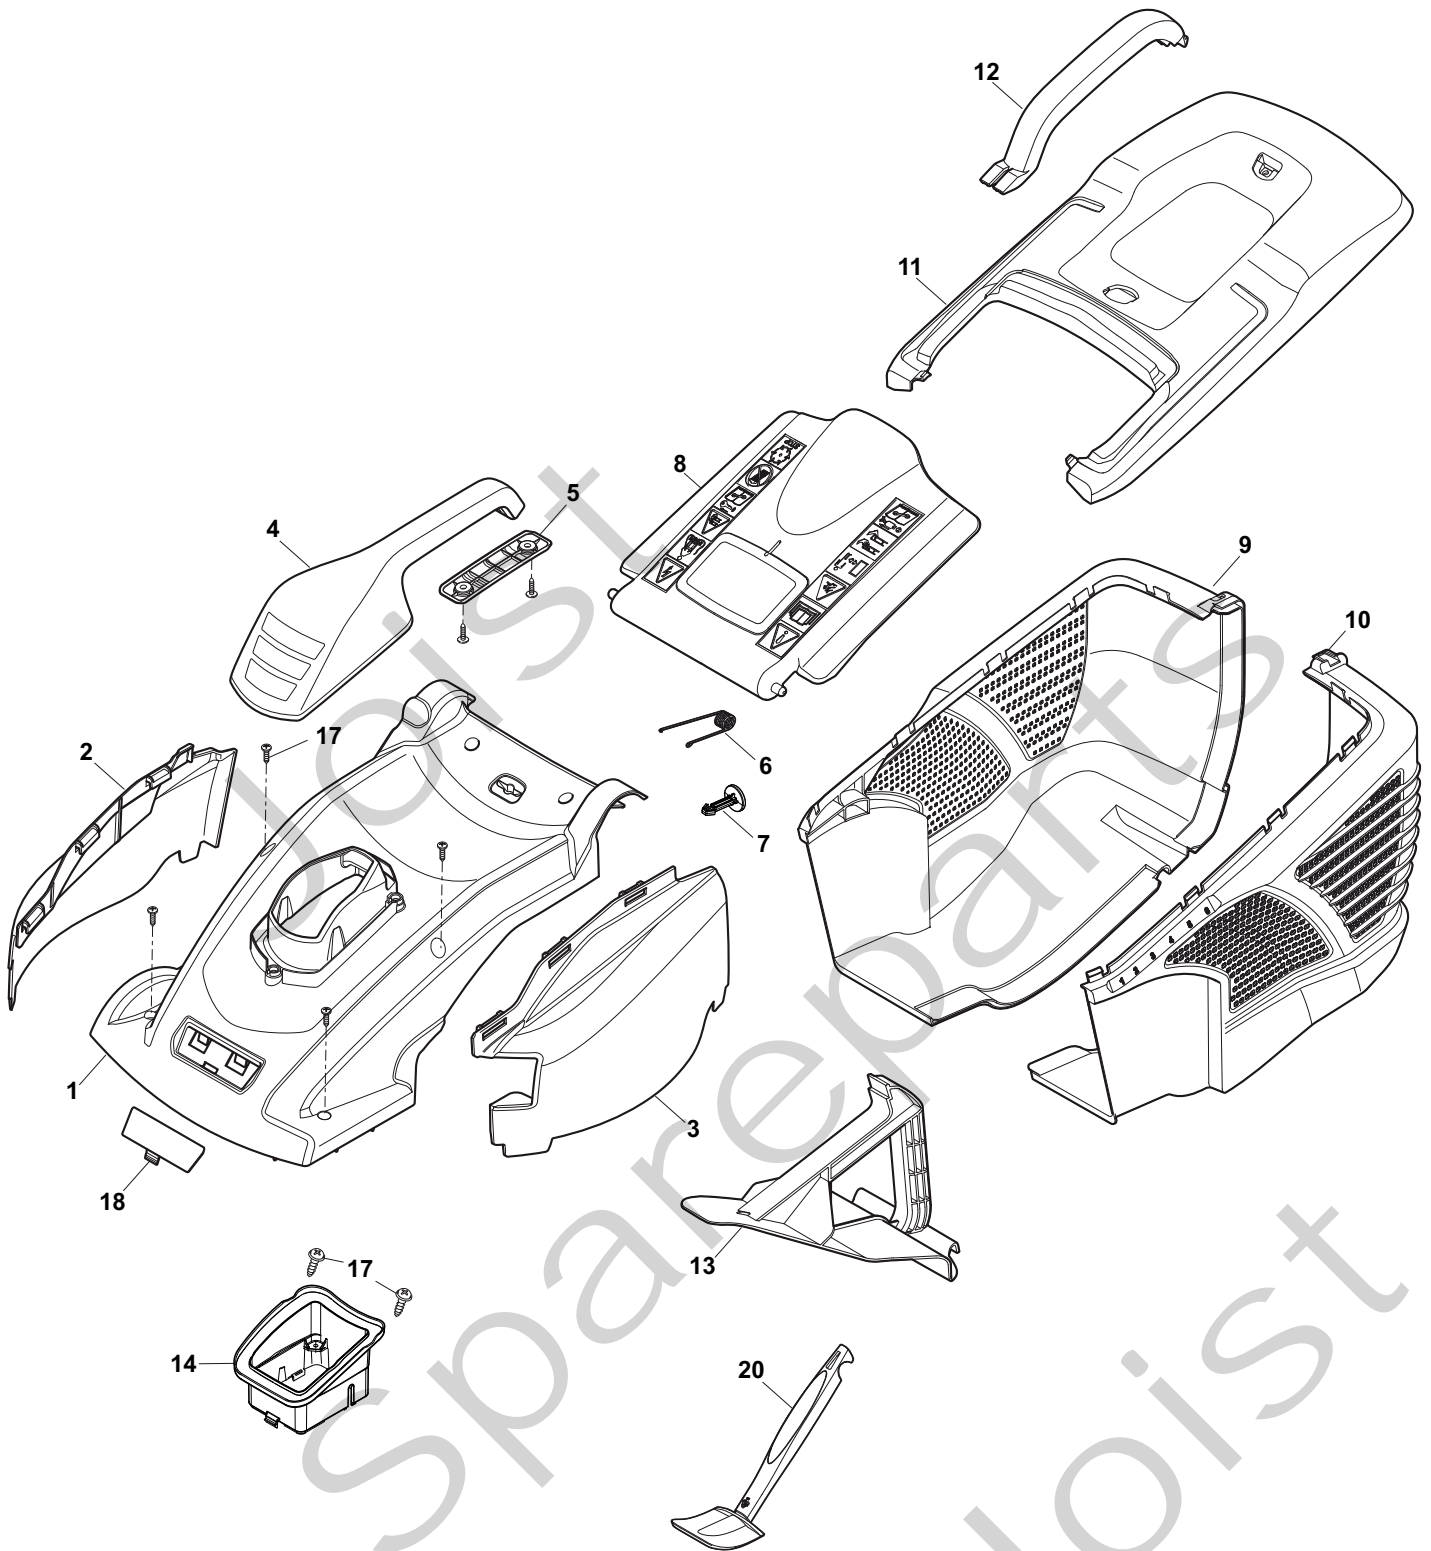

## COMBI 44 E Model Year 2012

- Use GLOBAL GARDEN PRODUCT Genuine Spare Parts specified in the parts list for repair and/or replacement.
- The contents described in the parts list may change due to improvement.
- The drawings of the spare parts are only indicative and might not represent the part in question exactly.
- The indications "right" - "left" - "front" - "rear" refer to the position of the operator when using the machine.
- When placing orders of parts for repair and/or replacement, make sure that the illustrated parts list is the one applying to the machine's year of manufacture, as shown on the identification plate attached to the machine.

THIS INFORMATION IS NOT INTENDED FOR SALE OR RESALE, AND THIS NOTICE MUST REMAIN ON ALL COPIES.

Position	Part No.	Q.Ty	Description
1	322055159/0	1	Deck White
2	322109857/0	1	Right Side Cover
3	322109855/0	1	Left Side Cover
4	322393658/0	1	Cover
5	322393659/0	1	Handle, Lower Part
6	122450470/0	1	Spring
7	322524356/0	1	Pin
8	322600243/0	1	Stone-Guard
9	322486295/0	1	Grass-Box, R Lower
10	322486296/0	1	Grass-Box, L Lower
11	322486323/0	1	Grass-Box, Upper Yellow
12	322393656/0	1	Handle
13	322140243/0	1	Mulching Plug
14	322393672/0	1	Engine Protection
17	112728714/0	12	Screw
18	322055168/0	1	Frontal Plate
20	113300215/0	1	Scraper

Joist  
Spareparts  
Joist

Position	Part No.	Q.Ty	Description
1	322066761/0	1	Deck Grey
2	322785387/0	1	Support, Wheels
3	322686105/0	2	Wheel Ø 250
4	322110700/0	2	Hub Cap Yellow
5	112604903/0	1	Crown Fastener
6	122033427/0	1	Axle, Rear Wheels
7	322545142/0	2	Plate
8	112728714/0	8	Screw
9	322785388/0	1	Lever, Height Adjustment
10	322524354/0	1	Pin
11	122446195/0	1	Spring
12	322869680/0	1	Rod, Height Adjustment Grey
13	322785415/0	2	Plate
14	122033426/0	1	Axle, Front Wheels
15	322785386/0	1	Support, Wheels Grey
16	322686104/0	2	Wheel Ø 150
17	322110699/0	2	Hub Cap Yellow
18	322785385/0	1	Support, Wheels