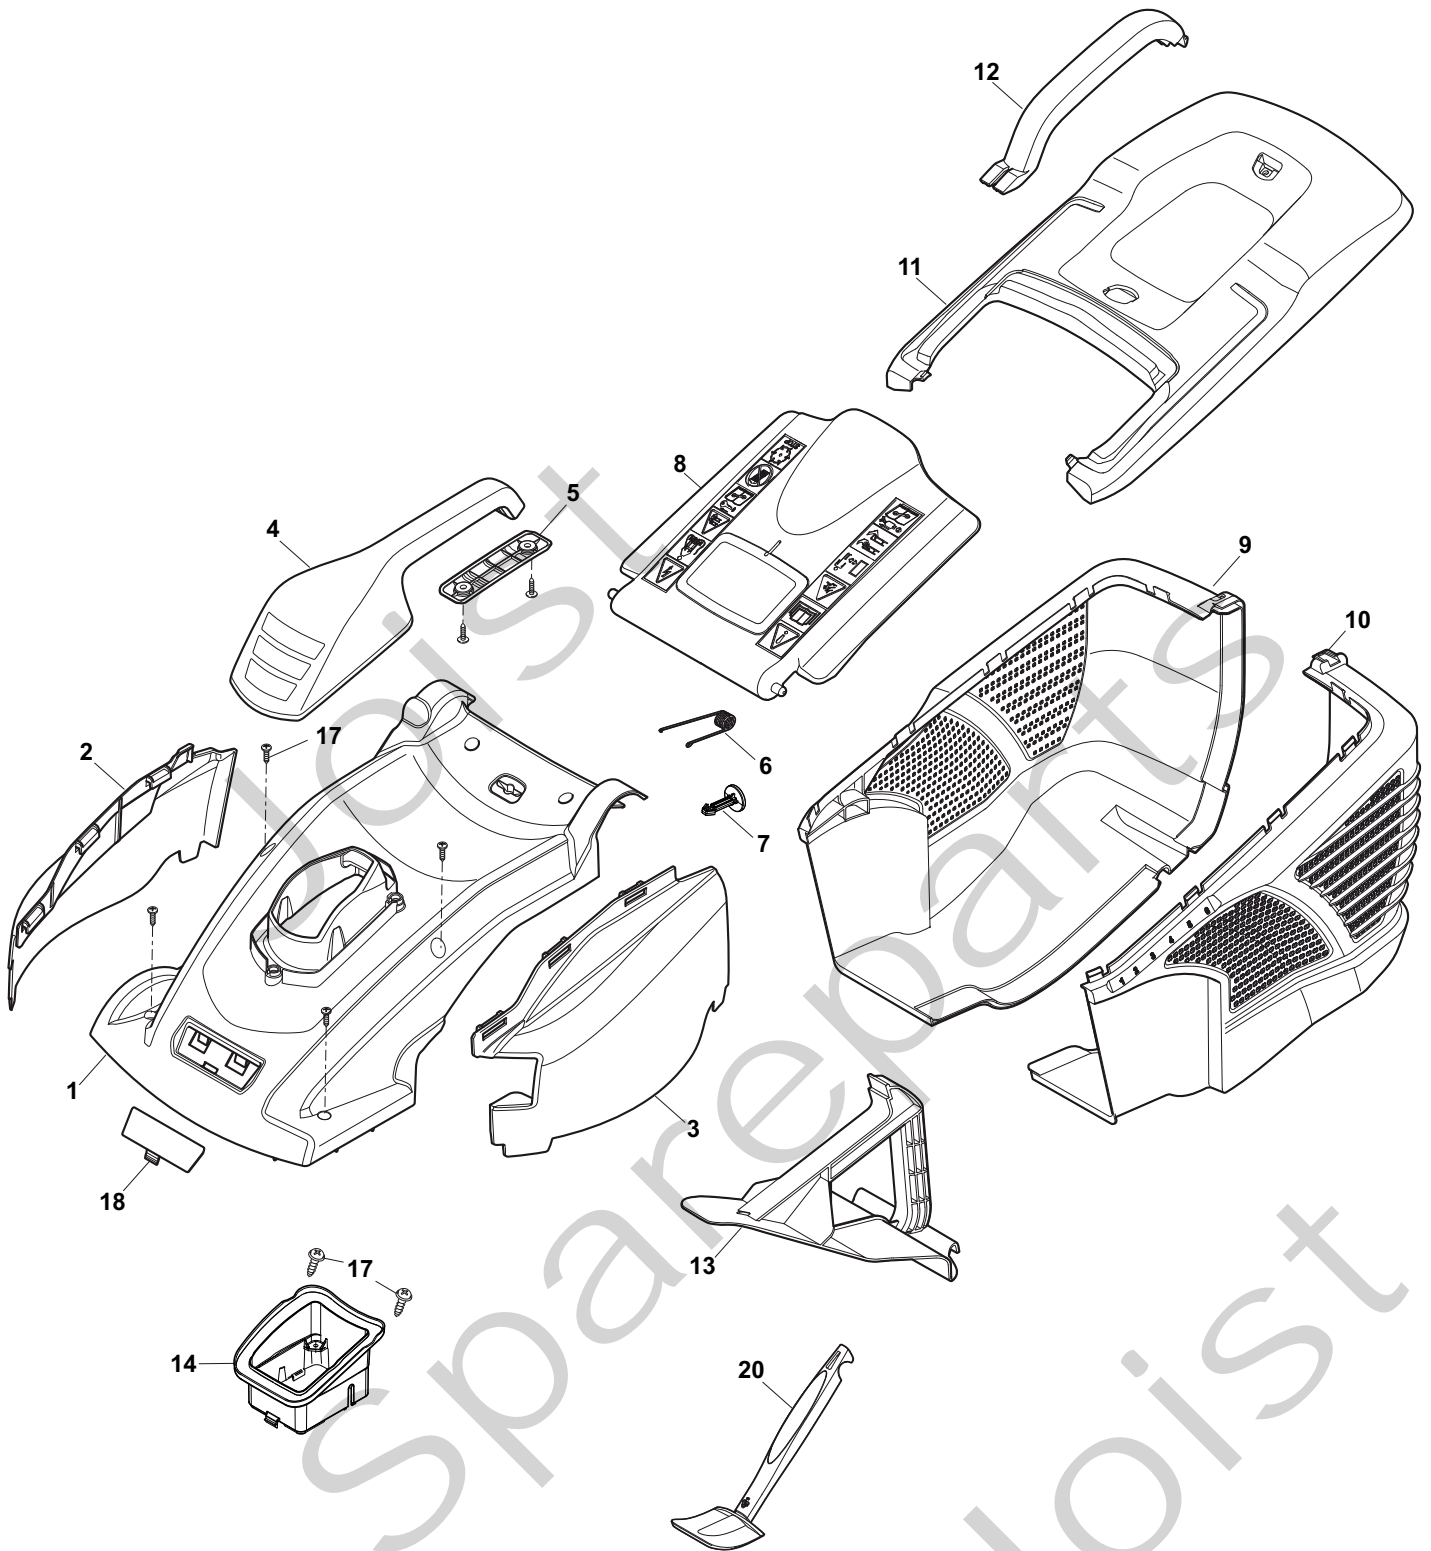

Genuine Spare Parts

www.stiga.com

COMBI 40 E Model Year 2012

- Use GLOBAL GARDEN PRODUCT Genuine Spare Parts specified in the parts list for repair and/or replacement.
- The contents described in the parts list may change due to improvement.
- The drawings of the spare parts are only indicative and might not represent the part in question exactly.
- The indications "right" - "left" - "front" - "rear" refer to the position of the operator when using the machine.
- When placing orders of parts for repair and/or replacement, make sure that the illustrated parts list is the one applying to the machine's year of manufacture, as shown on the identification plate attached to the machine.

THIS INFORMATION IS NOT INTENDED FOR SALE OR RESALE, AND THIS NOTICE MUST REMAIN ON ALL COPIES.

Position	Part No.	Q.Ty	Description
1	322055158/0	1	Deck White
2	322109856/0	1	Right Side Cover
3	322109854/0	1	Left Side Cover
4	322393658/0	1	Cover
5	322393659/0	1	Handle, Lower Part
6	122450470/0	1	Spring
7	322524356/0	1	Pin
8	322600242/0	1	Stone-Guard
9	322486293/0	1	Grass-Box, R Lower
10	322486294/0	1	Grass-Box, L Lower
11	322486323/0	1	Grass-Box, Upper Yellow
12	322393656/0	1	Handle
13	322140242/0	1	Mulching Plug
14	322393672/0	1	Engine Protection
17	112728714/0	12	Screw
18	322055168/0	1	Frontal Plate
20	113300215/0	1	Scraper

Joist
Spareparts
Joist

Position	Part No.	Q.Ty	Description
1	322066760/0	1	Deck Grey
2	322785387/0	1	Support, Wheels
3	322686105/0	2	Wheel Ø 250
4	322110700/0	2	Hub Cap Yellow
5	112604903/0	1	Crown Fastener
6	122033425/0	1	Axle, Rear Wheels
7	322545142/0	2	Plate
8	112728714/0	8	Screw
9	322785414/0	1	Lever, Height Adjustment Yellow
10	322524354/0	1	Pin
11	122446195/0	1	Spring
12	322869680/0	1	Rod, Height Adjustment Grey
13	322785415/0	2	Plate
14	122033424/0	1	Axle, Front Wheels
15	322785386/0	1	Support, Wheels Grey
16	322686104/0	2	Wheel Ø 150
17	322110699/0	2	Hub Cap Yellow
18	322785385/0	1	Support, Wheels