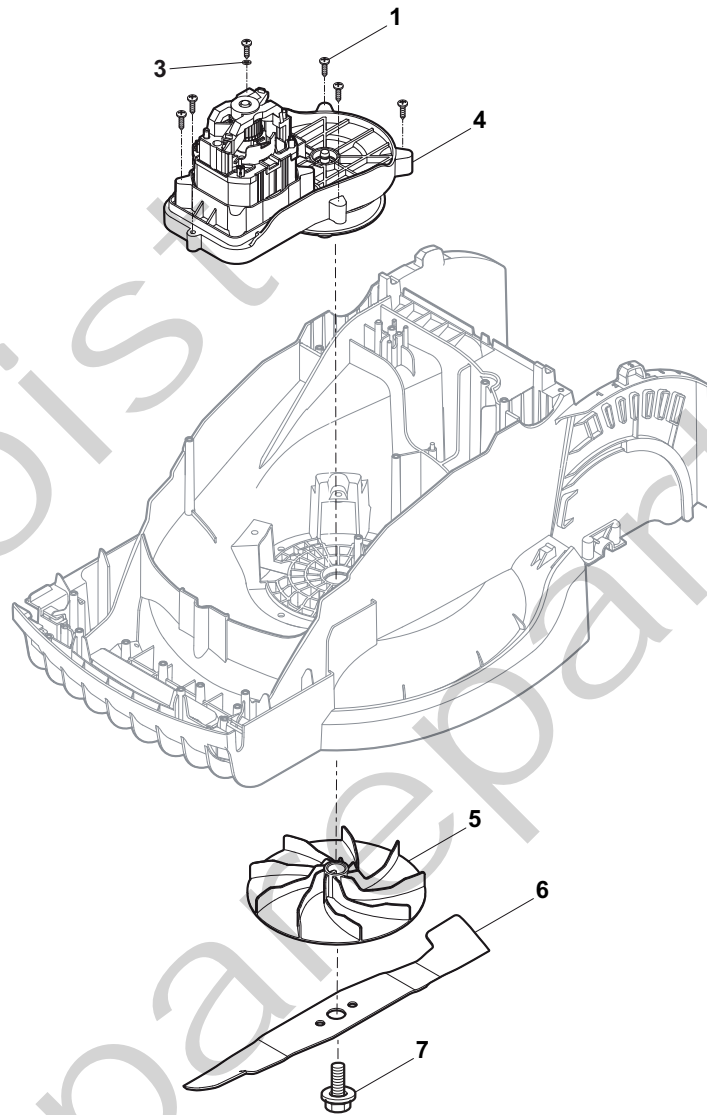

Position	Part No.	Q.Ty	Description
1	112728714/0	5	Screw
3	112523020/0	1	Washer
4	118563696/0	1	Motor
5	322465602/1	1	Hub Fan
6	181004154/0	1	Blade
7	381004352/1	1	Screw

Joist
Spareparts
Joist