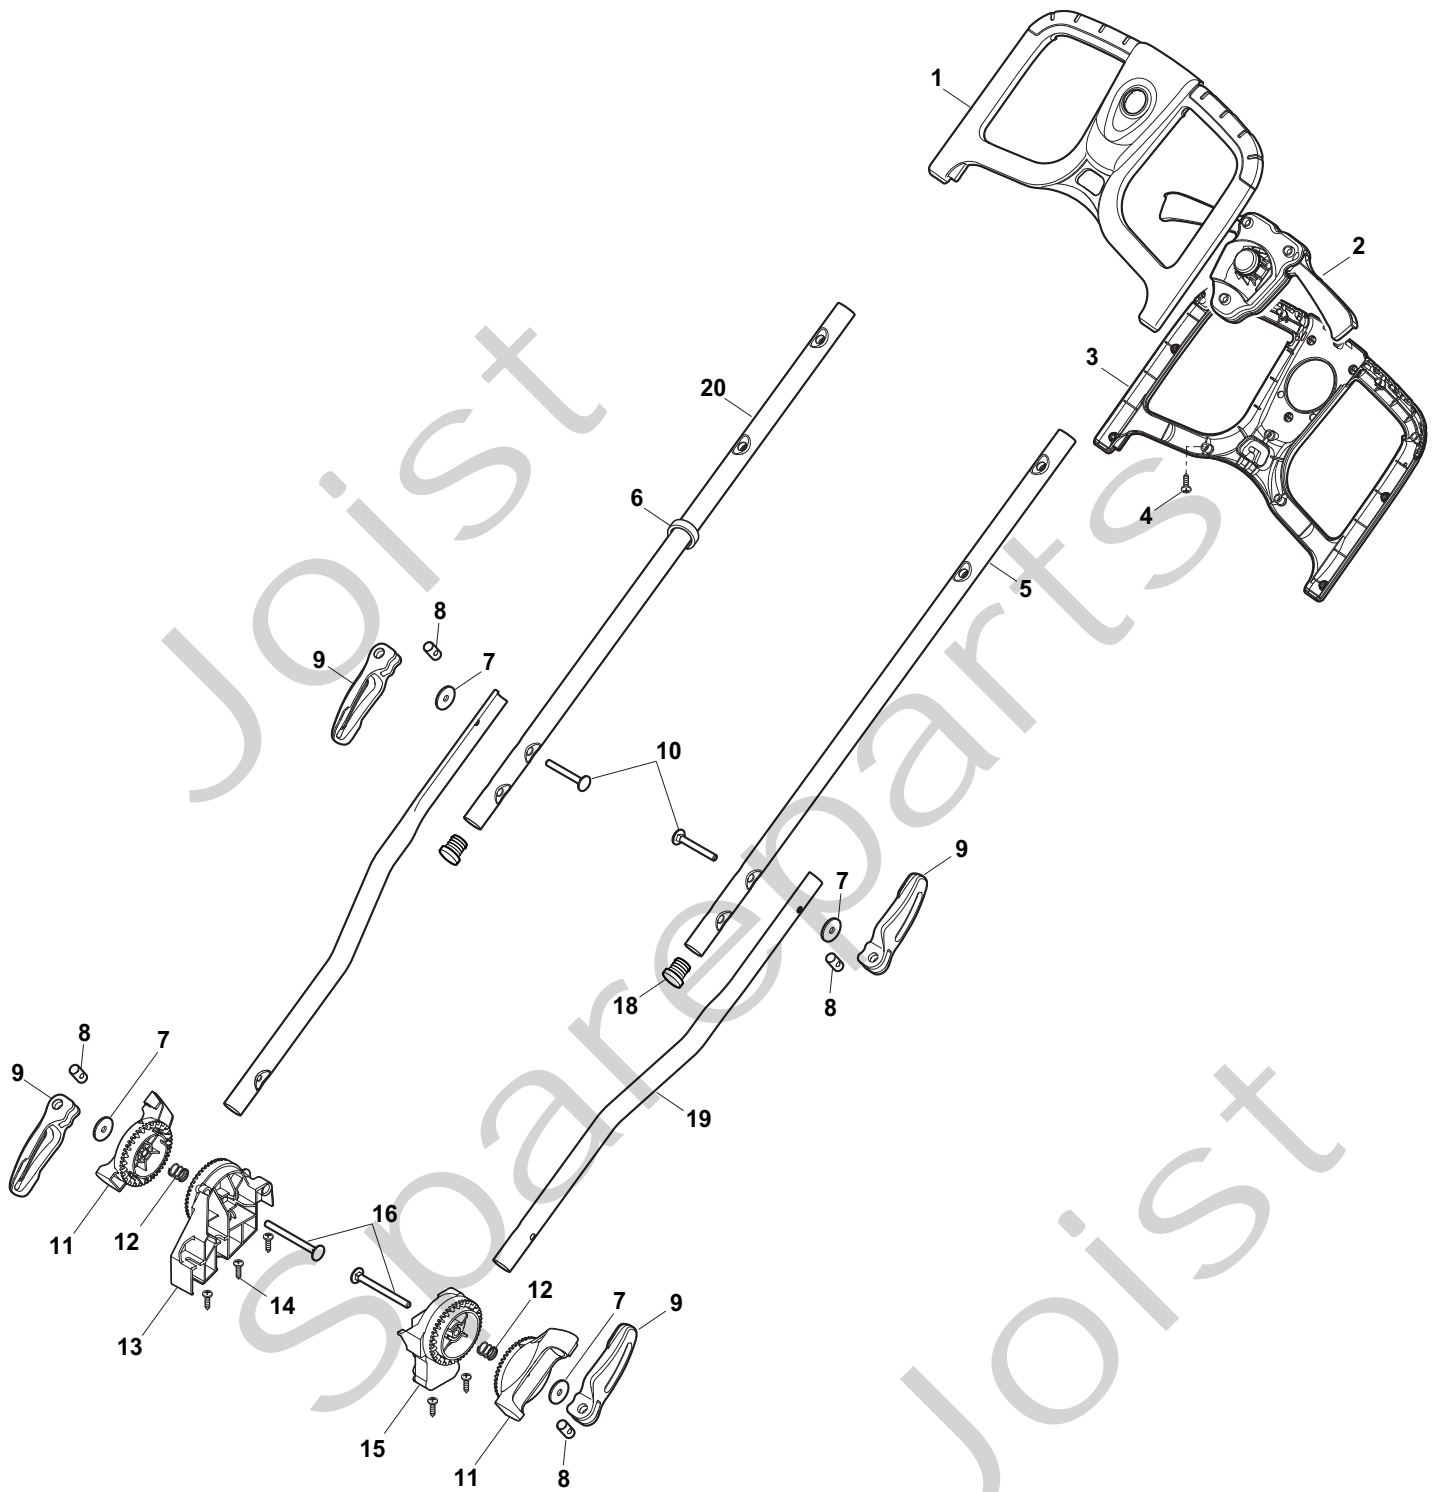

Position	Part No.	Q.Ty	Description
1	322291032/0	1	Upper Half Handgrip Switch
2	381600521/0	1	Dead Hand Switch
3	322291033/0	1	Lower Half Handgrip Switch
4	112728713/0	11	Screw
5	381007515/0	1	Handle, Lower Part Left
6	122192000/1	1	Clamp
7	112523050/0	4	Washer
8	122524352/0	4	Pin
9	322319520/0	4	Fixing Lever Handle
10	122943016/0	2	Screw
11	322246100/0	2	Handle Joint Grey
12	122430210/0	2	Spring
13	322745052/0	2	Right Joint
14	112728714/0	5	Screw
15	322745051/0	1	Left Joint
16	122943017/0	2	Screw
18	118566112/0	2	Cap
19	381007513/0	2	Handle, Lower Part
20	381007514/0	1	Handle, Upper Part Right