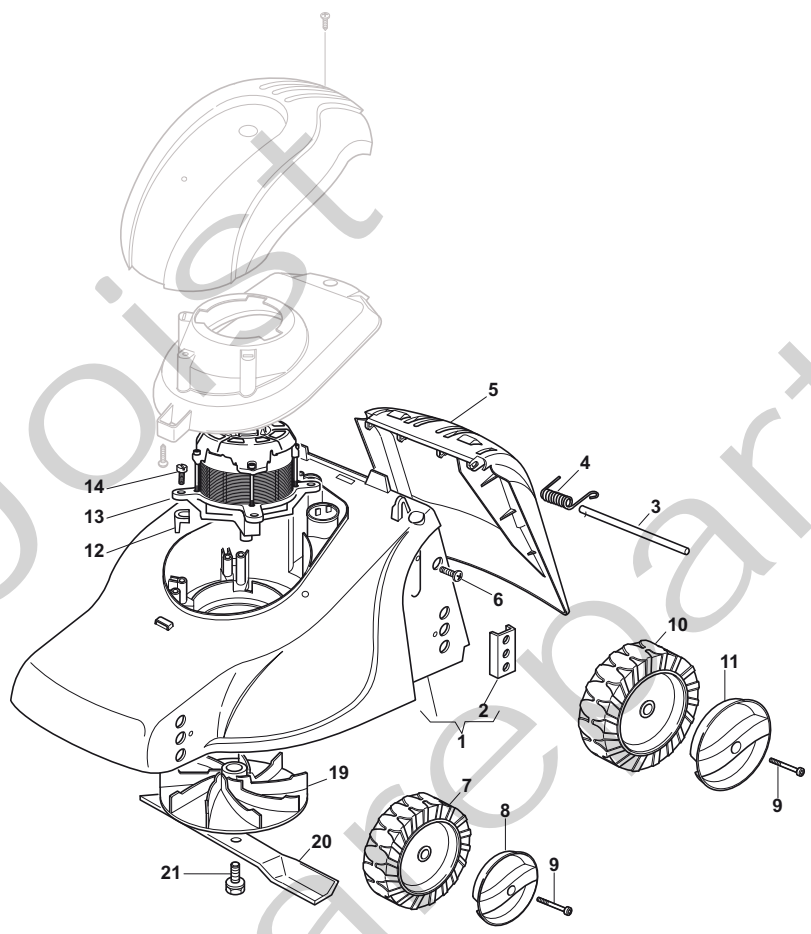

Genuine Spare Parts

www.stiga.com

COLLECTOR 35 E Model Year 2012

- Use GLOBAL GARDEN PRODUCT Genuine Spare Parts specified in the parts list for repair and/or replacement.
- The contents described in the parts list may change due to improvement.
- The drawings of the spare parts are only indicative and might not represent the part in question exactly.
- The indications "right" - "left" - "front" - "rear" refer to the position of the operator when using the machine.
- When placing orders of parts for repair and/or replacement, make sure that the illustrated parts list is the one applying to the machine's year of manufacture, as shown on the identification plate attached to the machine.

Position	Part No.	Q.Ty	Description
1	81001560/0	1	Deck Red
2	22785087/1	4	Plate
3	22512530/0	1	Pin
4	22450250/0	1	Spring
5	322600055/2	1	Stone-Guard
6	12728450/0	2	Screw
7	22686083/0	2	Wheel Ø 130
8	22110436/0	2	Hup Cap Yellow
8	22110437/0	2	Hup Cap White
8	22110440/0	2	Hup Cap Red
8	22110431/0	2	Hup Cap Grey
9	22524337/0	4	Screw
10	22686085/0	2	Wheel Ø 160
11	22110448/0	2	Hup Cap White
11	22110449/0	2	Hup Cap Yellow
11	22110450/0	2	Hup Cap Red
11	22110443/0	2	Hup Cap Grey
12	22167700/0	4	Spacer
13	18563650/0	1	Leo Motor 1100W
13	118563658/0	1	Leo Motor 1000W
14	12735410/0	4	Screw
19	322465602/1	1	Hub Fun
20	81004116/0	1	Winged Blade
20	81004141/0	1	Standard Blade
21	381004352/1	1	Screw