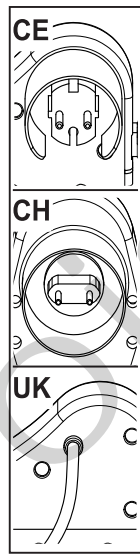

Position	Part No.	Q.Ty	Description
1	81001560/0	1	Deck Red
2	22785087/1	4	Plate
3	22512530/0	1	Pin
4	22450250/0	1	Spring
5	322600055/2	1	Stone-Guard
6	12728450/0	2	Screw
7	22686083/0	2	Wheel Ø 130
8	22110436/0	2	Hup Cap Yellow
8	22110437/0	2	Hup Cap White
8	22110440/0	2	Hup Cap Red
8	22110431/0	2	Hup Cap Grey
9	22524337/0	4	Screw
10	22686085/0	2	Wheel Ø 160
11	22110448/0	2	Hup Cap White
11	22110449/0	2	Hup Cap Yellow
11	22110450/0	2	Hup Cap Red
11	22110443/0	2	Hup Cap Grey
12	22167700/0	4	Spacer
13	18563650/0	1	Leo Motor 1100W
13	118563658/0	1	Leo Motor 1000W
14	12735410/0	4	Screw
19	322465602/1	1	Hub Fun
20	81004116/0	1	Winged Blade
20	81004141/0	1	Standard Blade
21	381004352/1	1	Screw

Position	Part No.	Q.Ty	Description
1	22055050/2	1	Support, Cover
2	12728450/0	1	Screw
3	22055064/1	1	Cover, Black
4	12728680/0	1	Screw

Joist
Spareparts
Joist

Position	Part No.	Q.Ty	Description
1	381006940/2	1	Handle, L Lower
2	381006939/2	1	Handle, R Lower
3	81006941/4	1	Handle, Upper Part
4	18566112/0	2	Cap
5	12815245/0	2	Screw
6	22680006/1	2	Washer
7	22399903/0	2	Knob
8	12293200/0	2	Nut
9	381600500/2	1	Dead Hand Switch CE
9	381600501/2	1	Dead Hand Switch CH
9	381600502/2	1	Dead Hand Switch UK
10	12728701/0	2	Screw
11	22192000/1	1	Clamp
12	22192151/0	1	Clamp
13	81008669/0	1	Outfit, Screws
17	322195101/4	1	Fairlead