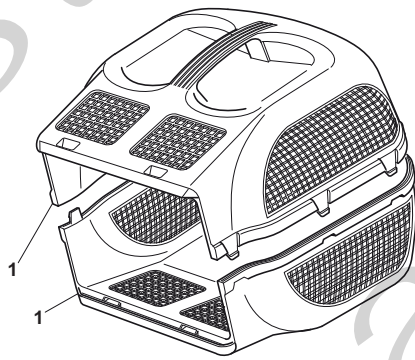

Position	Part No.	Q.Ty	Description
1	381006940/2	1	Handle, L Lower
2	381006939/2	1	Handle, R Lower
3	81006941/4	1	Handle, Upper Part
4	18566112/0	2	Cap
5	12815245/0	2	Screw
6	22680006/1	2	Washer
7	22399903/0	2	Knob
8	12293200/0	2	Nut
9	381600500/2	1	Dead Hand Switch CE
9	381600501/2	1	Dead Hand Switch CH
9	381600502/2	1	Dead Hand Switch UK
10	12728701/0	2	Screw
11	22192000/1	1	Clamp
12	22192151/0	1	Clamp
13	81008669/0	1	Outfit, Screws
17	322195101/4	1	Fairlead

Joist
Spareparts
Joist