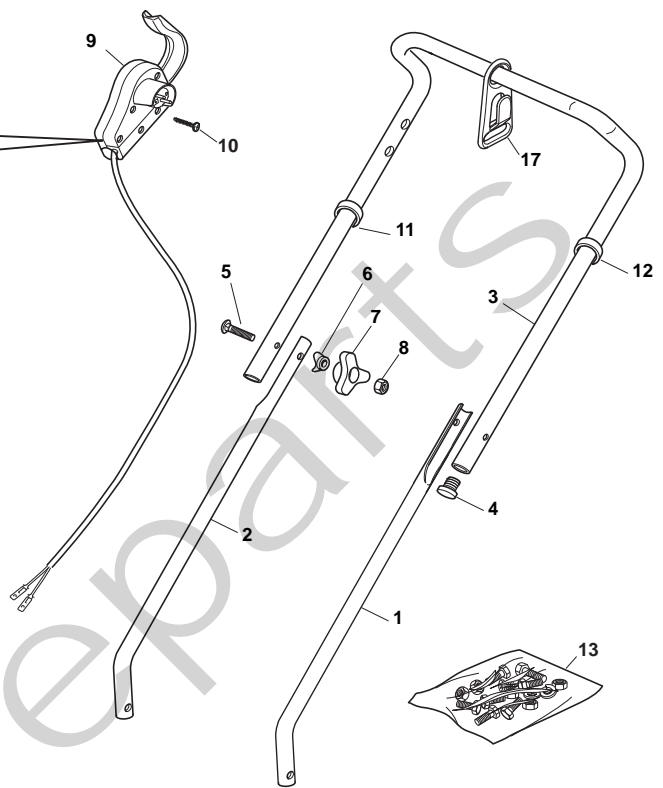

THIS INFORMATION IS NOT INTENDED FOR SALE OR RESALE, AND THIS NOTICE MUST REMAIN ON ALL COPIES.

The STIGA logo is located in the bottom right corner of the page. It consists of the word "STIGA" in a bold, white, sans-serif font, with a registered trademark symbol (®) to its upper right. The logo is set against a black rectangular background.

Position	Part No.	Q.Ty	Description
1	81001560/0	1	Deck Red
2	22785087/1	4	Plate
3	22512530/0	1	Pin
4	22450250/0	1	Spring
5	322600055/2	1	Stone-Guard
6	12728450/0	2	Screw
7	22686083/0	2	Wheel Ø 130
8	22110436/0	2	Hup Cap Yellow
8	22110437/0	2	Hup Cap White
8	22110440/0	2	Hup Cap Red
8	22110431/0	2	Hup Cap Grey
9	22524337/0	4	Screw
10	22686085/0	2	Wheel Ø 160
11	22110448/0	2	Hup Cap White
11	22110449/0	2	Hup Cap Yellow
11	22110450/0	2	Hup Cap Red
11	22110443/0	2	Hup Cap Grey
12	22167700/0	4	Spacer
13	18563650/0	1	Leo Motor 1100W
13	118563658/0	1	Leo Motor 1000W
14	12735410/0	4	Screw
19	322465602/1	1	Hub Fun
20	81004116/0	1	Winged Blade
20	81004141/0	1	Standard Blade
21	381004352/1	1	Screw

Position	Part No.	Q.Ty	Description
1	22055050/2	1	Support, Cover
2	12728450/0	1	Screw
3	22055064/1	1	Cover, Black
4	12728680/0	1	Screw

Joist
Spareparts
Joist

Position	Part No.	Q.Ty	Description
1	381006940/2	1	Handle, L Lower
2	381006939/2	1	Handle, R Lower
3	81006941/4	1	Handle, Upper Part
4	18566112/0	2	Cap
5	12815245/0	2	Screw
6	22680006/1	2	Washer
7	22399903/0	2	Knob
8	12293200/0	2	Nut
9	381600500/2	1	Dead Hand Switch CE
9	381600501/2	1	Dead Hand Switch CH
9	381600502/2	1	Dead Hand Switch UK
10	12728701/0	2	Screw
11	22192000/1	1	Clamp
12	22192151/0	1	Clamp
13	81008669/0	1	Outfit, Screws
17	322195101/4	1	Fairlead