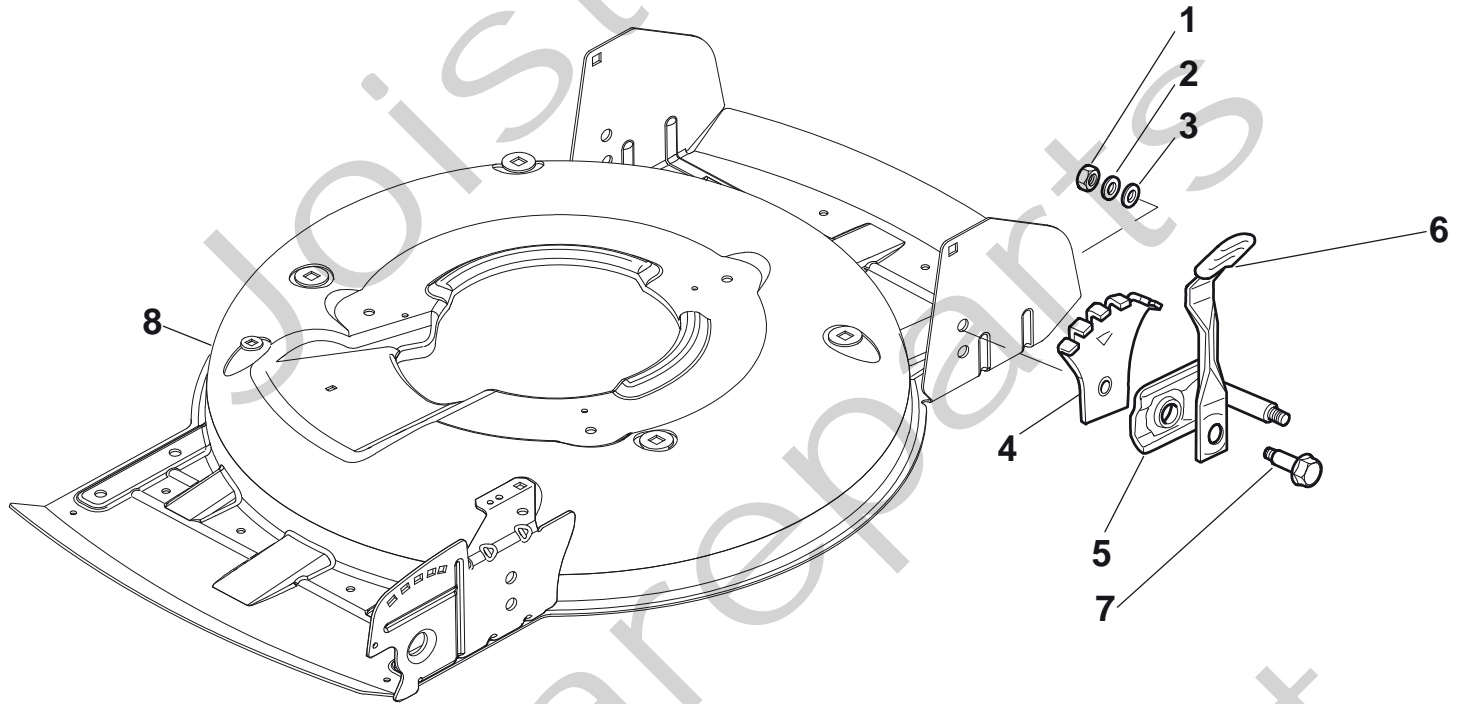

Genuine Spare Parts

www.stiga.com

MULTICLIP 50 EL SVAN Model Year 2011

- Use GLOBAL GARDEN PRODUCT Genuine Spare Parts specified in the parts list for repair and/or replacement.
- The contents described in the parts list may change due to improvement.
- The drawings of the spare parts are only indicative and might not represent the part in question exactly.
- The indications "right" - "left" - "front" - "rear" refer to the position of the operator when using the machine.
- When placing orders of parts for repair and/or replacement, make sure that the illustrated parts list is the one applying to the machine's year of manufacture, as shown on the identification plate attached to the machine.

MULTICLIP 50 EL SVAN

MULTICLIP 50 EL SVAN

Pos. Fig.	Antal Quantity	Art No Part No	Benämning	Description	Anmärkning Notes
1	4	12293200/0	Mutter	Nut	
2	4	12583500/0	Bricka	Grower	
3	4	12523070/0	Bricka	Washer	
4	4	22735547/0	Höjdinställn.sektor	Sector, Height Adjustment	
5	4	81005082/0	Hjulfäste	Support, Wheel	
6	4	81003286/0	Höjdinställningsspak	Lever, Height Adjustment	
7	4	22519811/0	Stift	Pin	
8	1	81002907/1	Chassi-gul	Deck Yellow	

MULTICLIP 50 EL SVAN

MULTICLIP 50 EL SVAN

Pos. Fig.	Antal Quantity	Art No Part No	Benämning	Description	Anmärkning Notes
1	8	22122200/0	Panel	Bearing	
2	2	381007420/1	Hjul Ø 170	Wheel Ø 170	
3	2	22110491/0	Navkapsel-grå	Hub Cap Grey	
4	2	381007390/1	Hjul Ø 210	Wheel Ø 210	
5	2	22110492/0	Navkapsel-grå	Hub Cap Grey	
6	4	12523060/0	Bricka	Washer	
7	4	12155000/0	Mutter	Nut	
8	4	12530150/0	Bricka	Elastic Washer	