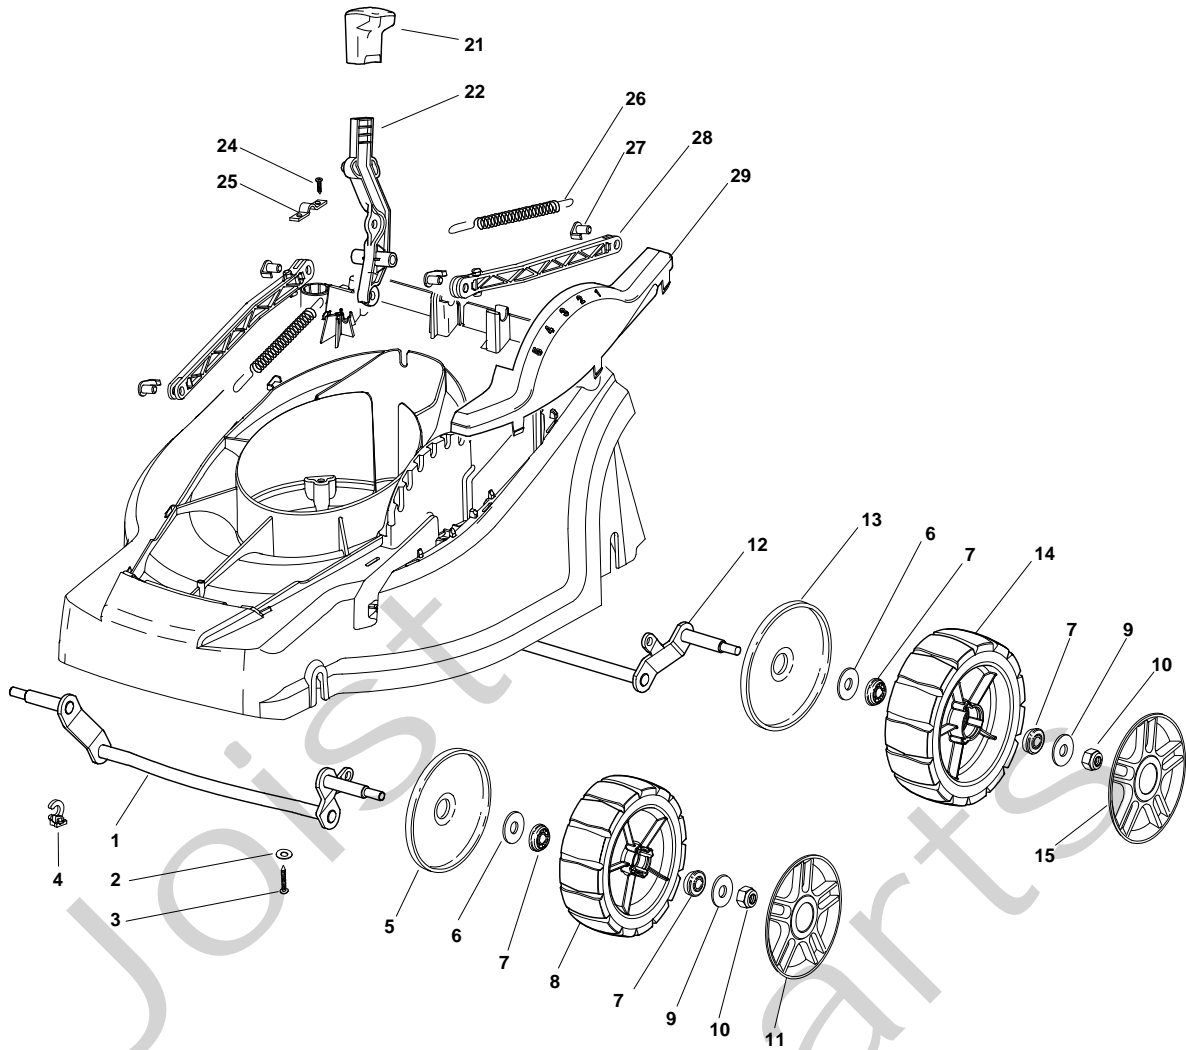

Genuine Spare Parts

www.stiga.com

TURBO 41 EL Model Year 2010

- Use GLOBAL GARDEN PRODUCT Genuine Spare Parts specified in the parts list for repair and/or replacement.
- The contents described in the parts list may change due to improvement.
- The drawings of the spare parts are only indicative and might not represent the part in question exactly.
- The indications "right" - "left" - "front" - "rear" refer to the position of the operator when using the machine.
- When placing orders of parts for repair and/or replacement, make sure that the illustrated parts list is the one applying to the machine's year of manufacture, as shown on the identification plate attached to the machine.

TURBO 41 EL - Model Year 2010

Pos. Fig.	Antal Quantity	Art No Part No	Benämning	Description	Anmärkning Notes
1	1	81002837/0	Hjulaxel-fram	Axle, Front Wheels	
2	4	12523050/0	Bricka	Washer	
3	4	12728680/0	Skruv	Screw	
4	2	22170631/0	Distans	Spacer	
5	2	22600095/0	Hjulskydd	Protection	
6	4	22675100/0	Bricka	Washer	
7	8	22122200/0	Kullager	Bearing	
8	2	322686098/0	Stödhjul	Wheel D.165	
9	4	12523060/0	Bricka	Washer	
10	4	12155000/0	Mutter	Nut	
11	2	22110491/0	Navkapsel	Hub Cap Grey	
12	1	81002839/0	Hjulaxel-bak	Axle, Rear Wheels	
13	2	22600131/0	Hjulskydd	Protection, Wheel	
14	2	322686099/0	Stödhjul	Wheel D.190	
15	2	22110492/0	Navkapsel	Hub Cap, Grey D.210	
21	1	22399818/0	Knopp	Knob	
22	1	322321535/0	Höjdinst.spak	Lever, Height Adjustment	
24	2	12728691/0	Skruv	Screw	
25	1	25547049/0	Bygel	Plate	
26	2	22450424/0	Fjäder	Spring	
27	4	22524338/0	Bult	Pin	
28	2	22869668/0	Stång	Tie Rod	
29	1	22109724/0	Kåpa-grå	Cover, Grey	