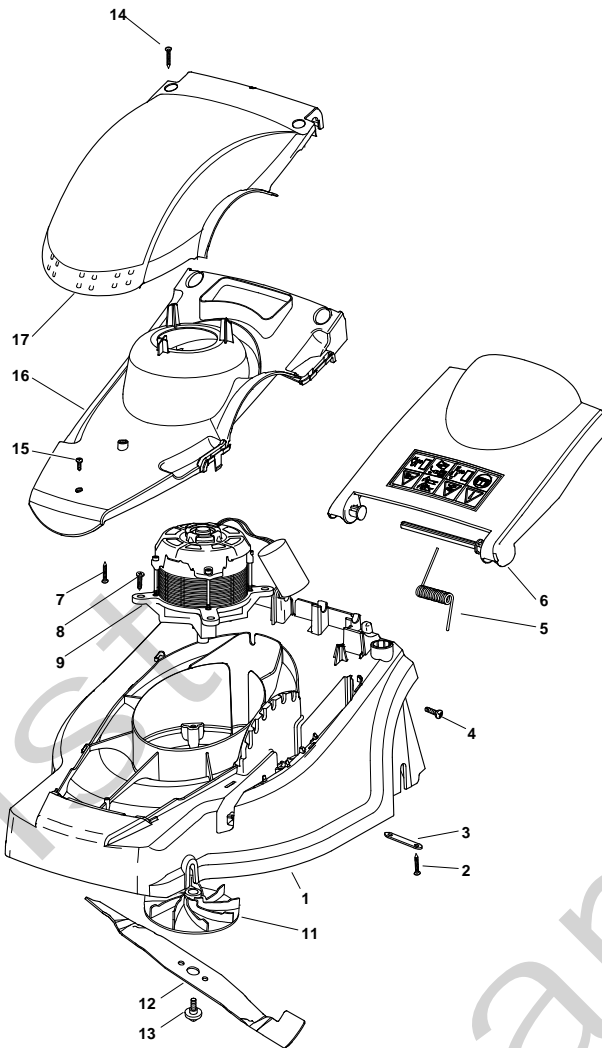

TURBO 41 EL - Model Year 2010

Pos. Fig.	Antal Quantity	Art No Part No	Benämning	Description	Anmärkning Notes
1	1	322066736/0	Chassi	Deck Yellow	
2	2	12728691/0	Skruv	Screw	
3	1	22608535/0	Plåt	Plate	
4	2	12728450/0	Skruv	Screw	
5	1	22450423/0	Fjäder	Spring	
6	1	322600157/1	Lucka	Stone-Guard, Grey	
7	1	12728691/0	Skruv	Screw	
8	4	12735410/0	Skruv	Screw	
9	1	118563667/0	Elmotor	Motor	
11	1	322465602/1	Nav	Hub	
12	1	81004145/0	Kniv	Blade	
13	1	81004352/0	Skruv	Screw	
14	2	12728685/0	Skruv	Screw	
15	1	12728524/0	Skruv	Screw	
16	1	322109723/1	Kåpstöd	Support, Cover	
17	1	322055493/0	Kåpa-gul	Cover Yellow