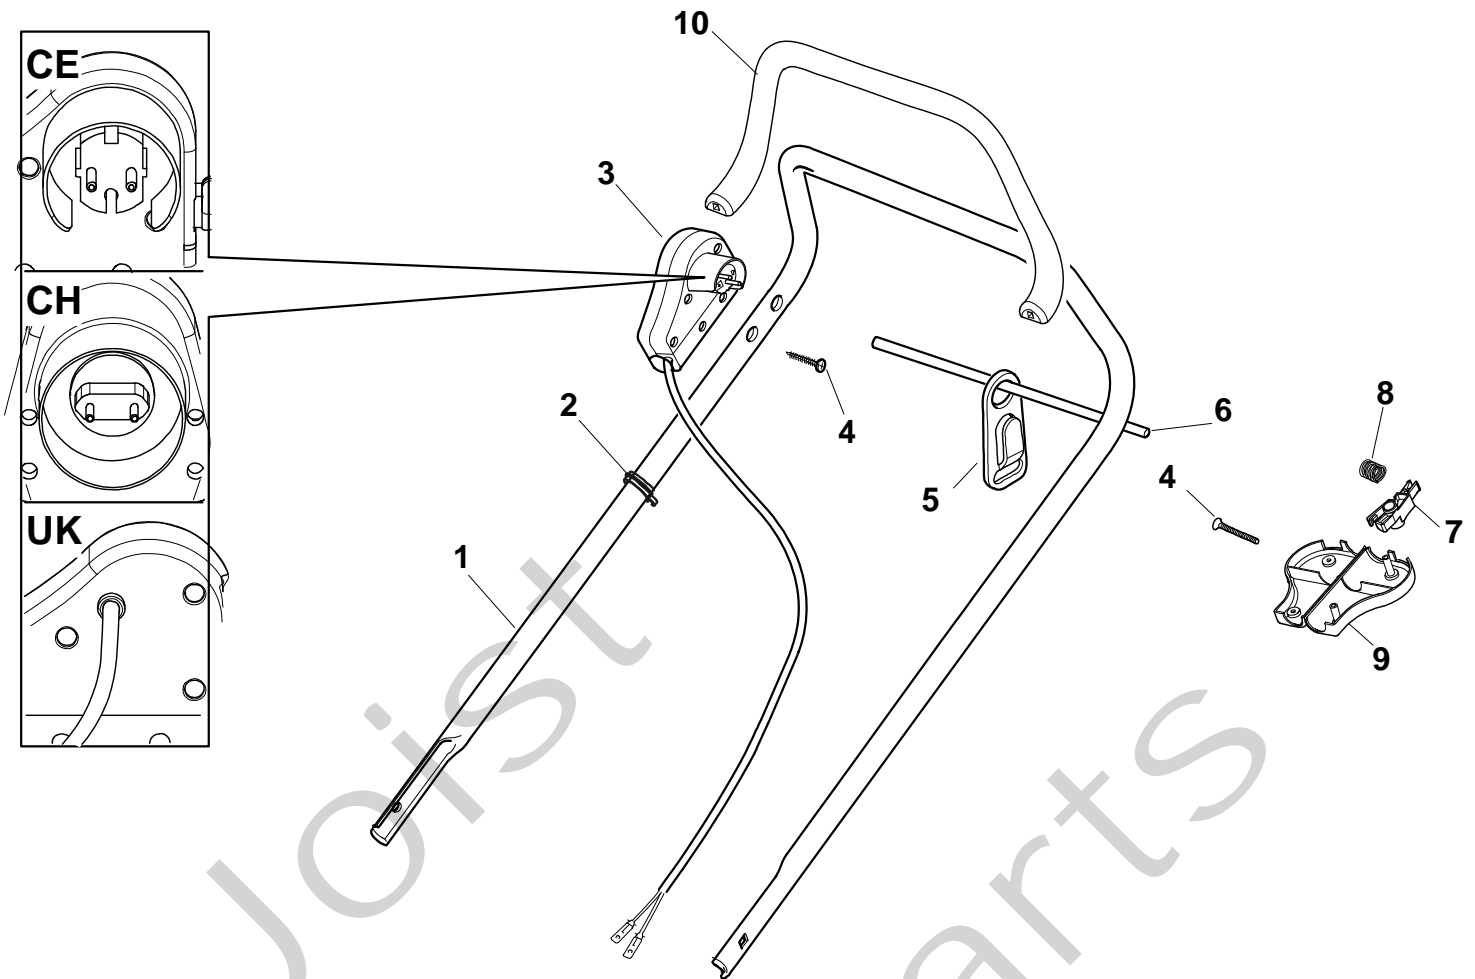

## MULTICLIP 50 EL SVAN Model Year 2010

- Use GLOBAL GARDEN PRODUCT Genuine Spare Parts specified in the parts list for repair and/or replacement.
- The contents described in the parts list may change due to improvement.
- The drawings of the spare parts are only indicative and might not represent the part in question exactly.
- The indications "right" - "left" - "front" - "rear" refer to the position of the operator when using the machine.
- When placing orders of parts for repair and/or replacement, make sure that the illustrated parts list is the one applying to the machine's year of manufacture, as shown on the identification plate attached to the machine.

Pos. Fig.	Antal Quantity	Art No Part No	Benämning	Description	Anmärkning Notes
1	1	81007017/2	Styre-överdel	Handle, Upper Part	
2	2	22192000/1	Kabelhållare	Clamp	
3	1	381600503/2	Manöverdosa	Dead Hand Switch	CE
3	1	381600504/2	Manöverdosa	Dead Hand Switch	CH
3	1	381600505/2	Manöverdosa	Dead Hand Switch	UK
4	4	12728701/0	Skruv	Screw	
5	1	22195101/4	Kabelhållare	Fairlead	
6	1	22010251/0	Stång	Rod, Fairlead Bearing	
7	1	322230350/1	Vridpunkt	Fulcrum Pin	
8	1	22450115/0	Fjäder	Spring	
9	1	22785144/0	Hållare	Support	
10	1	322322885/1	Reglagebygel	Lever, Engine Brake	