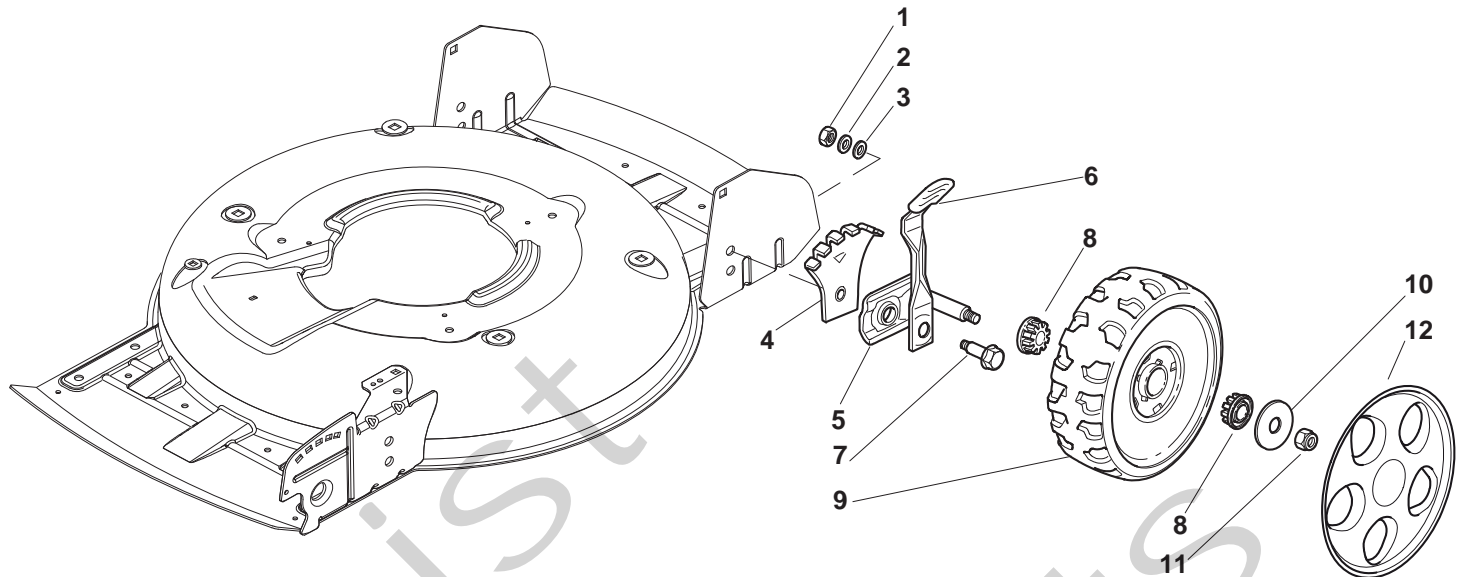

Pos. Fig.	Antal Quantity	Art No Part No	Benämning	Description	Anmärkning Notes
1	4	12293200/0	Mutter	Nut	
2	4	12583500/0	Låsbricka	Grower	
3	4	12523070/0	Bricka	Washer	
4	4	22735547/0	Höjdinställ.sektor	Sector, Height Adjustment	
5	4	81005082/0	Hjulfäste	Support, Wheel	
6	4	81003286/0	Höjdinställ.spak	Lever, Height Adjustment	
7	4	22519811/0	Bult	Pin	
8	8	22034508/0	Bussning	Bush	
9	2	22686092/0	Hjul	Wheel	
10	4	12523060/0	Bricka	Washer	
11	4	12155000/0	Mutter	Nut	
12	4	322110595/0	Navkapsel-gul	Hub Cap Yellow