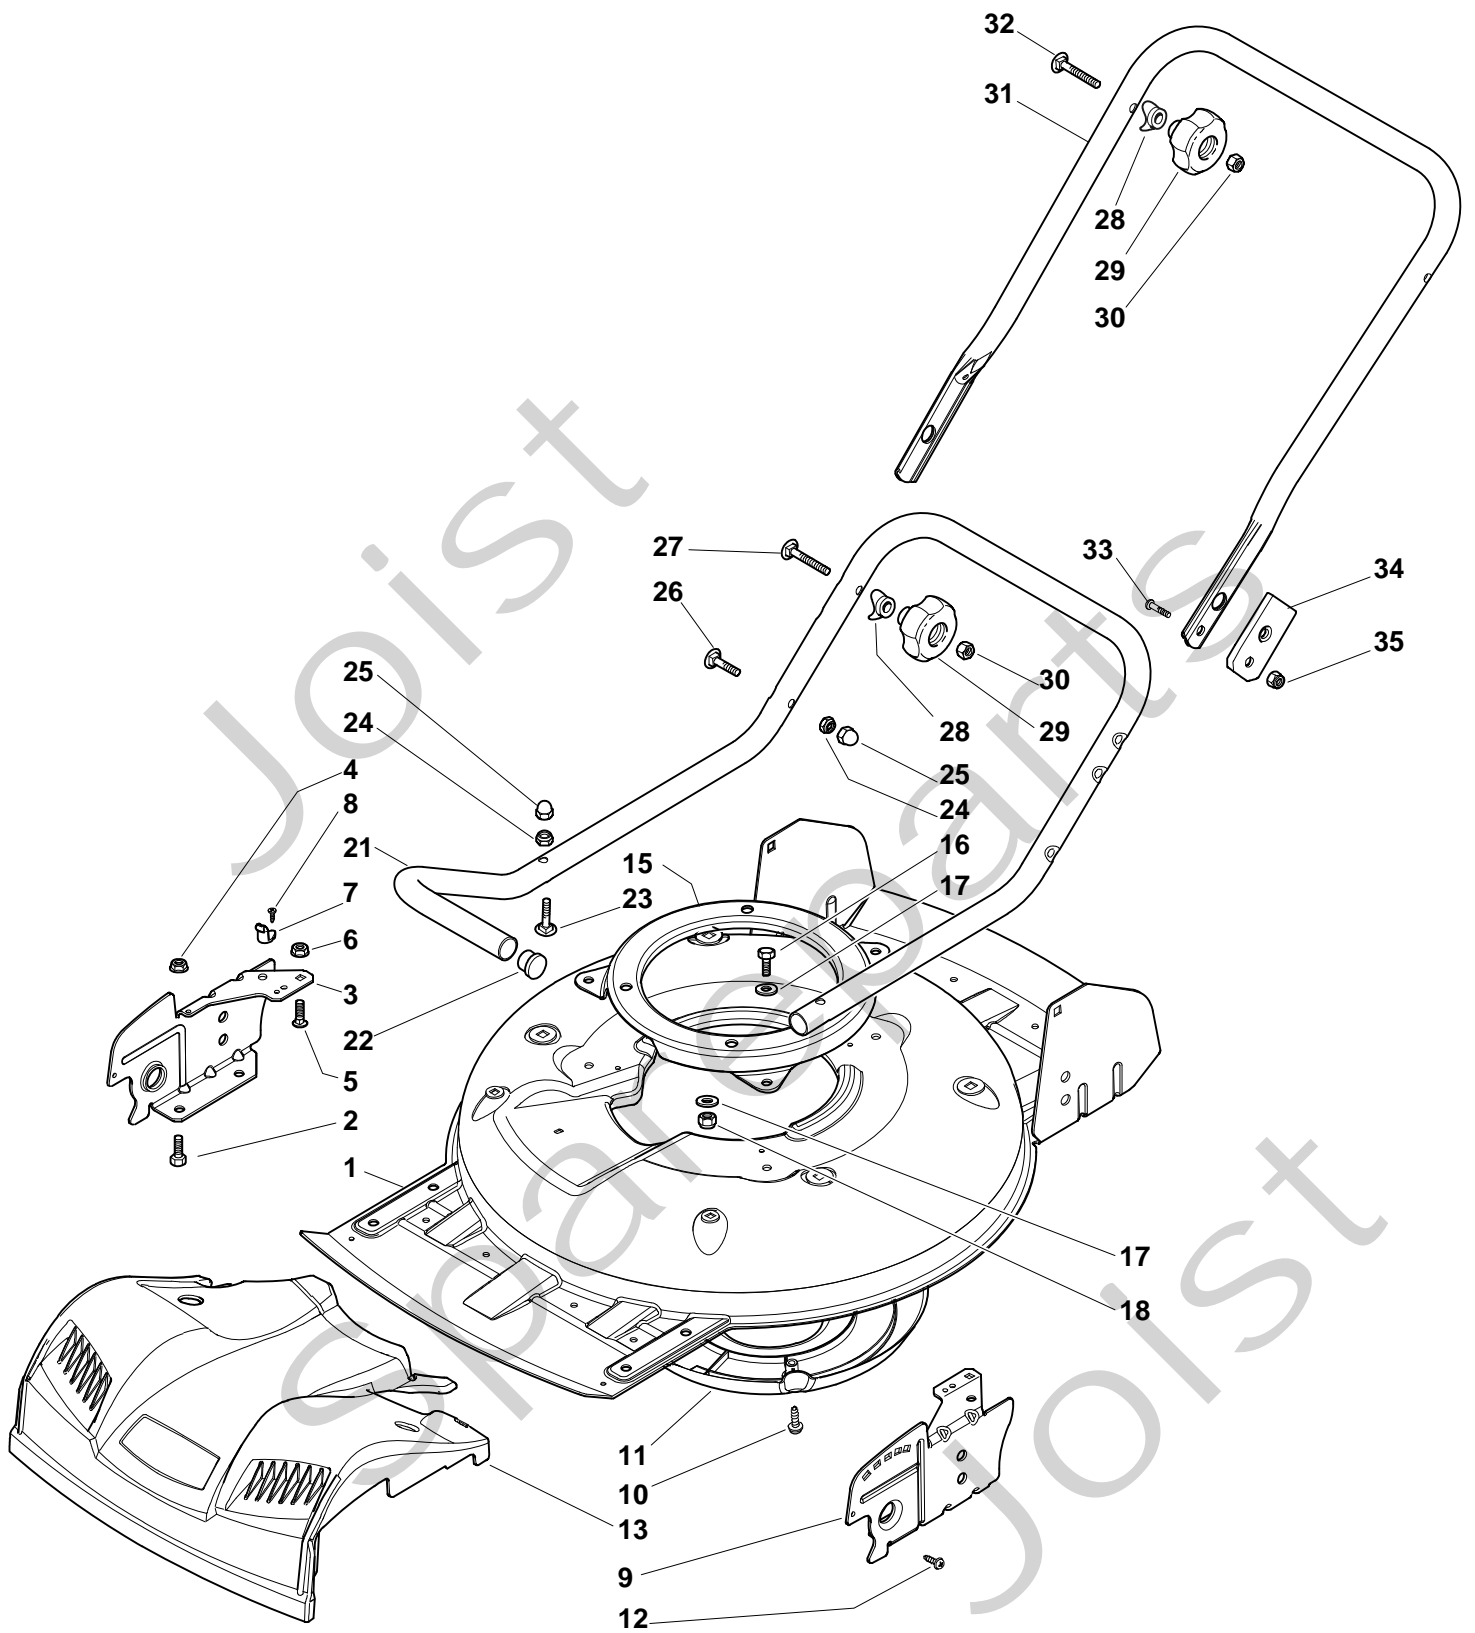

## MULTICLIP 50 EL SVAN Model Year 2010

- Use GLOBAL GARDEN PRODUCT Genuine Spare Parts specified in the parts list for repair and/or replacement.
- The contents described in the parts list may change due to improvement.
- The drawings of the spare parts are only indicative and might not represent the part in question exactly.
- The indications "right" - "left" - "front" - "rear" refer to the position of the operator when using the machine.
- When placing orders of parts for repair and/or replacement, make sure that the illustrated parts list is the one applying to the machine's year of manufacture, as shown on the identification plate attached to the machine.

## MULTICLIP 50 EL SVAN - Model Year 2010

Pos. Fig.	Antal Quantity	Art No Part No	Benämning	Description	Anmärkning Notes
1	1	81002907/1	Chassi	Deck Yellow	
2	4	12792611/0	Skruv	Screw	
3	1	22778419/0	Fäste-hö	Bracket, R	
4	4	12293201/0	Mutter	Nut	
5	2	12815200/0	Skruv	Screw	
6	2	12292102/0	Mutter	Nut	
7	2	22020400/0	Hållare	Fairlead	
8	2	12728523/0	Skruv	Screw	
9	1	22778421/0	Fäste-vä	Bracket, L	
10	3	12728530/0	Skruv	Screw	
11	1	22060220/0	Skydd	Protection	
12	2	12728450/0	Skruv	Screw	
13	1	322226133/0	Frontkåpa-svart	Mask, Black	
15	1	322207219/1	Fläns	Flange	
16	3	12792611/0	Skruv	Screw	
17	6	12523060/0	Bricka	Washer	
18	3	12293201/0	Mutter	Nut	
21	1	81006667/0	Styre-underdel	Handle, Lower Part	
22	2	18566110/0	Plugg	Cap	
23	4	12818900/0	Skruv	Screw	
24	4	12155000/0	Mutter	Nut	
25	4	18203854/0	Tätningshylsa	Protection	
26	4	12818900/0	Skruv	Screw	
27	2	12819202/0	Skruv	Screw	
28	4	22680006/1	Bricka	Washer	
29	4	322399804/1	Knopp	Knob	
30	4	12293200/0	Mutter	Nut	
31	1	81006669/0	Styre-mellandel	Handle, Middle Part	
32	2	12819201/0	Skruv	Screw	
33	2	12760475/0	Skruv	Screw	
34	2	22551578/0	Platta	Plate	
35	2	12154330/0	Mutter	Nut	