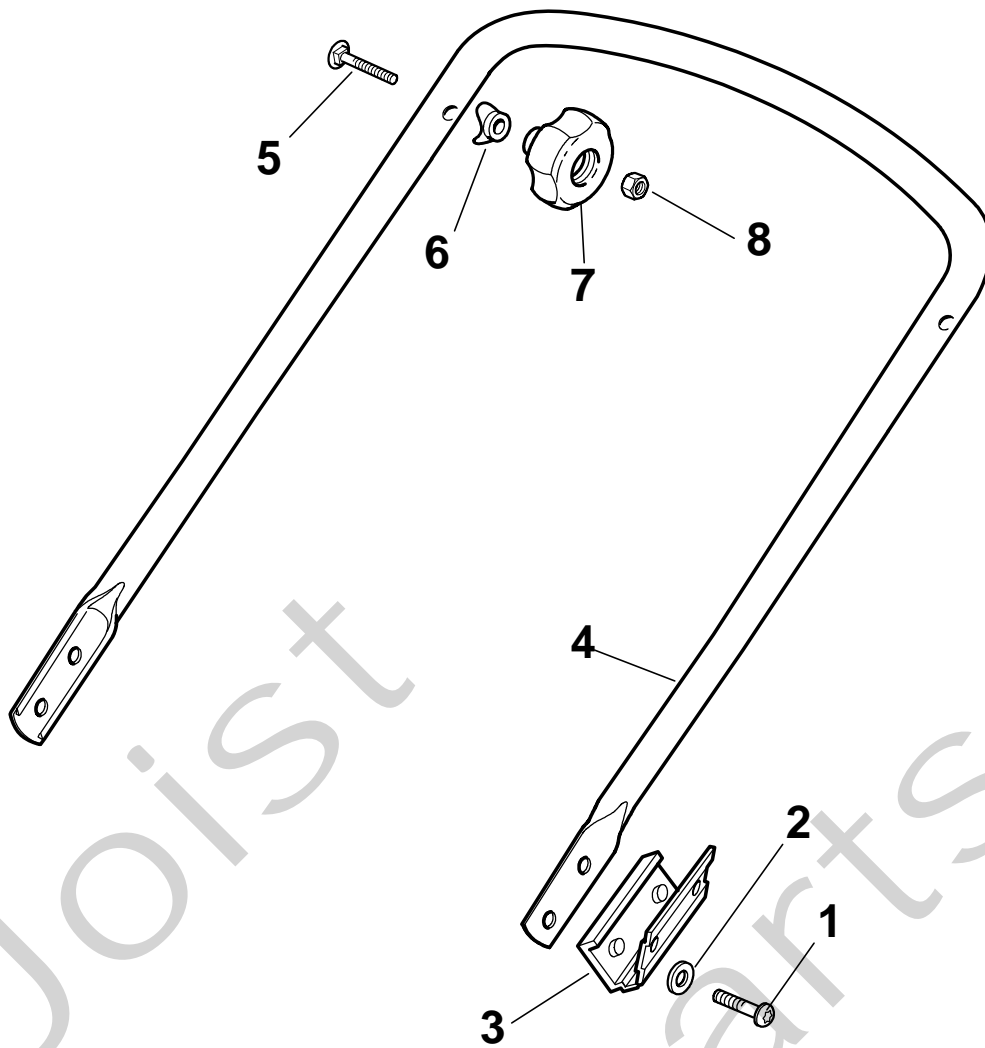

COMBI 46 S EL - Model Year 2010

Pos. Fig.	Antal Quantity	Art No Part No	Benämning	Description	Anmärkning Notes
1	4	12760610/0	Skruv	Screw	
2	4	22671651/0	Bricka	Washer	
3	2	22551579/0	Platta	Plate	
4	1	81006600/0	Styre-underdel	Handle, Lower Part	
5	2	12819201/0	Skruv	Screw	
6	2	22680006/1	Bricka	Washer	
7	2	322399804/1	Knopp	Knob	
8	2	12293200/0	Mutter	Nut