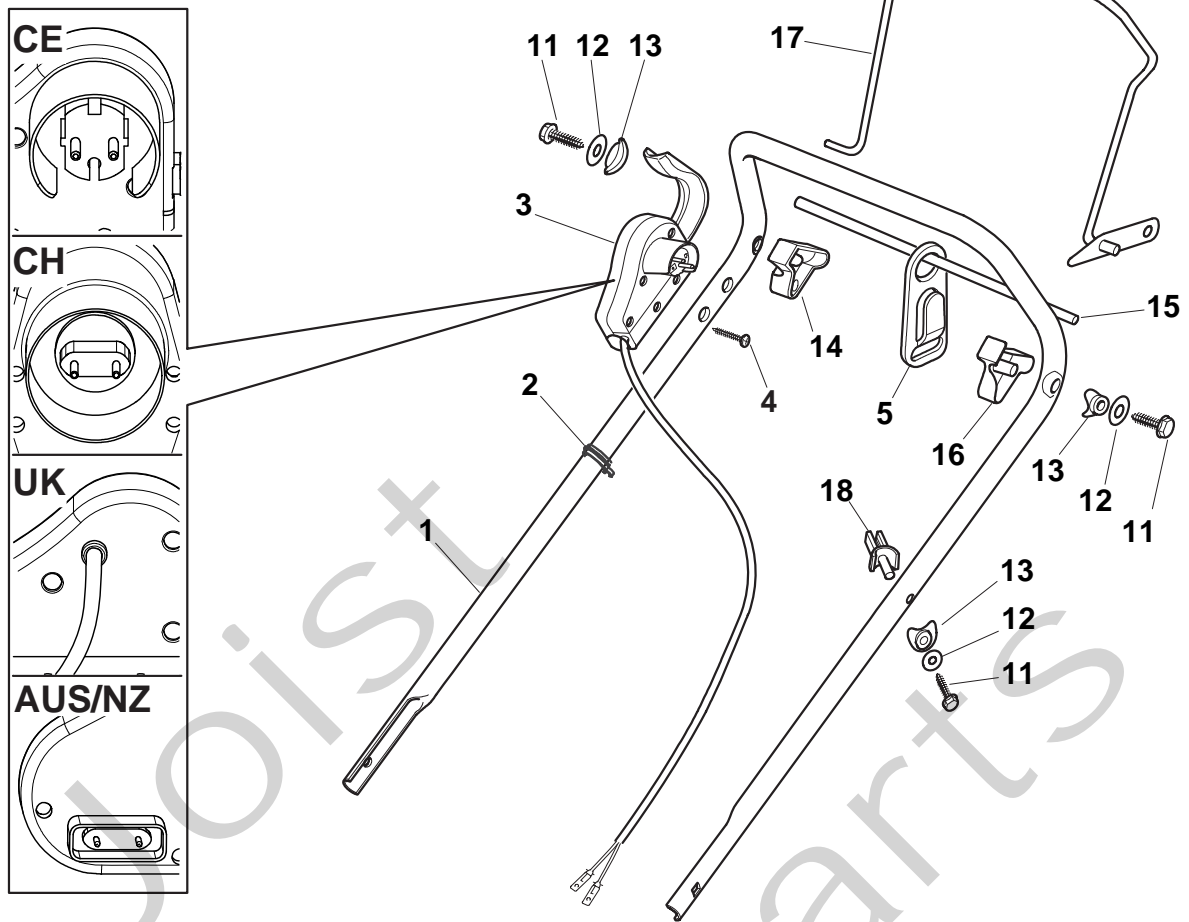

COMBI 46 S EL - Model Year 2010

Pos. Fig.	Antal Quantity	Art No Part No	Benämning	Description	Anmärkning Notes
1	1	81006603/0	Styre-överdel	Handle, Upper Part	
2	2	22192000/1	Kabelhållare	Clamp	
3	1	18710628/0	Manöverdosa	Dead Hand Switch	(AUS/NZ)
3	1	81600500/1	Manöverdosa	Dead Hand Switch	(CE)
3	1	81600501/1	Manöverdosa	Dead Hand Switch	(CH)
3	1	81600502/1	Manöverdosa	Dead Hand Switch	(UK)
4	2	12728701/0	Skruv	Screw	
5	1	22195101/4	Kabelhållare	Fairlead	
11	3	12735103/0	Skruv	Screw	
12	3	12523040/0	Bricka	Washer	
13	3	22680006/1	Bricka	Washer	
14	1	322806518/2	Stöd-hö	Support, R	
15	1	22020320/0	Hållare	Fairlead Bearing	
16	1	322806519/2	Stöd-vå	Support, L	
17	1	81001245/1	Reglagebygel-drivning	Driving Lever	
18	1	22806520/0	Support, Adjuster	Support, Adjuster