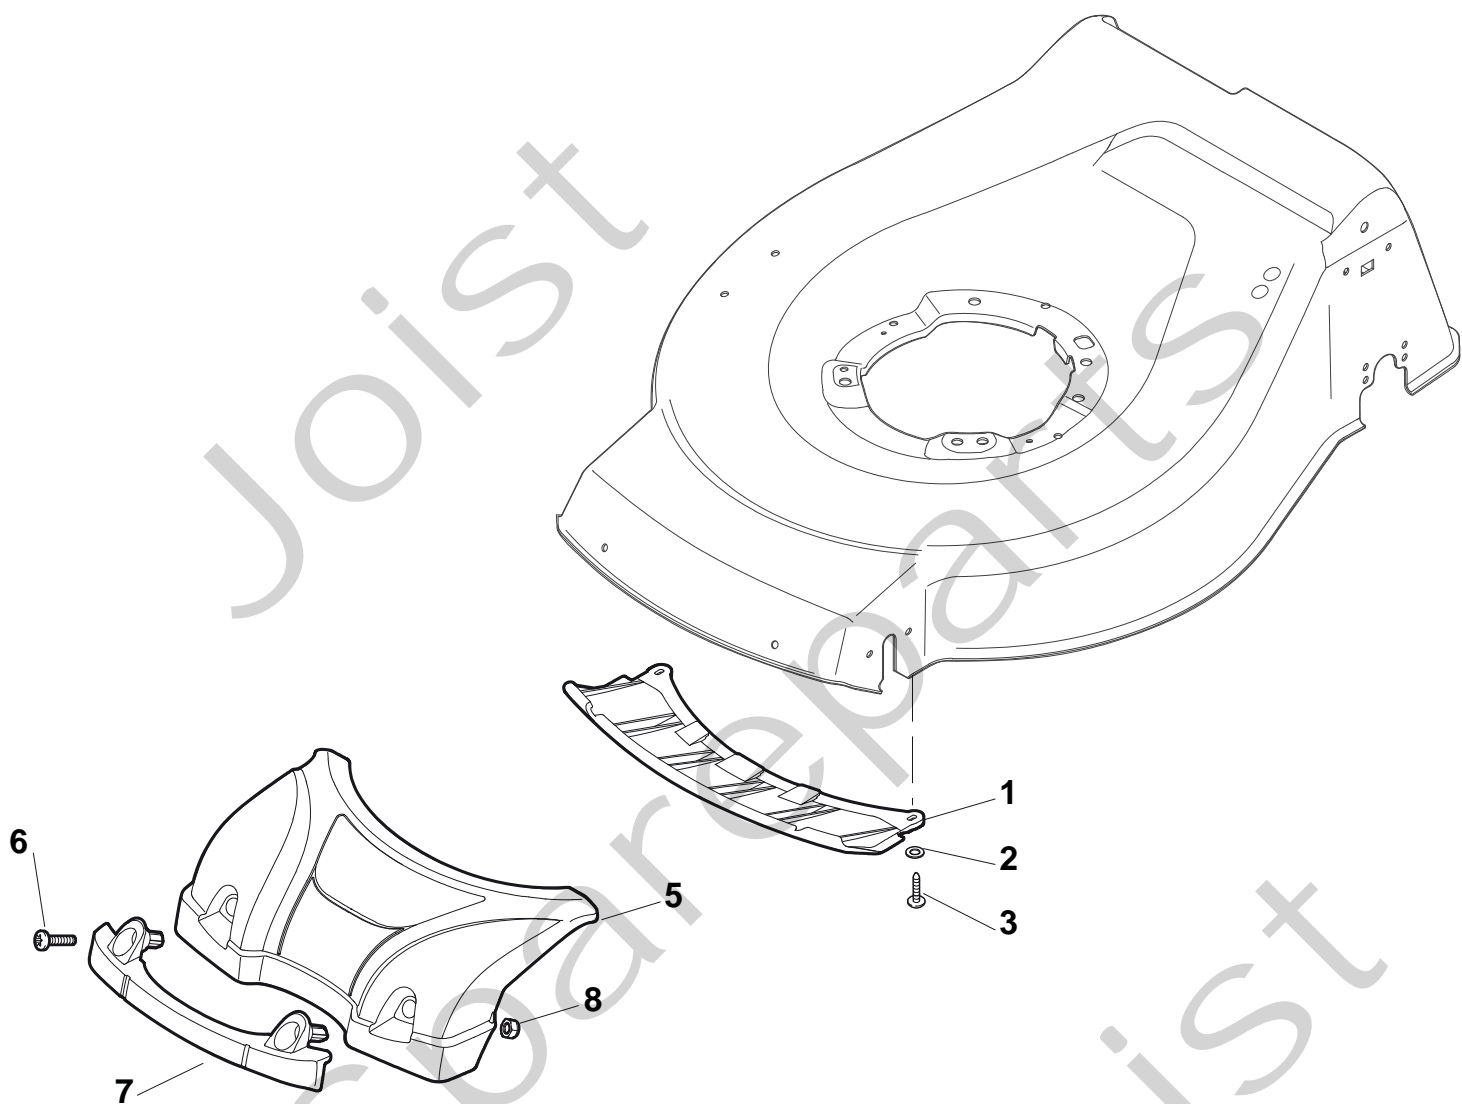

Genuine Spare Parts

www.stiga.com

TURBO 48 PLUS H Model Year 2011

- Use GLOBAL GARDEN PRODUCT Genuine Spare Parts specified in the parts list for repair and/or replacement.
- The contents described in the parts list may change due to improvement.
- The drawings of the spare parts are only indicative and might not represent the part in question exactly.
- The indications "right" - "left" - "front" - "rear" refer to the position of the operator when using the machine.
- When placing orders of parts for repair and/or replacement, make sure that the illustrated parts list is the one applying to the machine's year of manufacture, as shown on the identification plate attached to the machine.

TURBO 48 PLUS H

TURBO 48 PLUS H

Pos. Fig.	Antal Quantity	Art No Part No	Benämning	Description	Anmärkning Notes
1	1	381003914/0	Chassi-gul	Deck Yellow	
2	1	122534131/0	Remstyrning	Pin	
3	1	322322851/0	Höjdinställningsspak	Lever, Height Adjustment	
4	1	12154510/0	Mutter	Nut	
5	1	12788512/0	Skruv	Screw	
6	1	322394503/0	Knopp	Knob	
7	1	12521310/0	Bricka	Washer	
8	1	12150000/0	Mutter	Nut	
9	1	12369500/0	Bricka	Washer	
10	1	122943013/0	Skruv	Screw	
11	1	381002029/0	Höjdinställn.stång	Rod, Height Adjustment	
12	1	112436051/0	Plåt	Plate	
13	3	112727803/0	Skruv	Screw	
14	3	12154510/0	Mutter	Nut	
15	1	112727801/0	Skruv	Screw	
16	1	381002883/1	Hjulaxel-fram	Axle, Front Wheels	
17	1	12154510/0	Mutter	Nut	
21	4	322600145/0	Hjulskydd	Protection, Wheel	
24	4	12521350/0	Bricka	Washer	
25	4	12155000/0	Mutter	Nut	
31	1	381002823/0	Hjulaxel-bakre	Axle, Rear Wheels	
32	4	112727801/0	Skruv	Screw	
33	4	12154510/0	Mutter	Nut	
40	1	122446192/0	Fjäder	Spring	