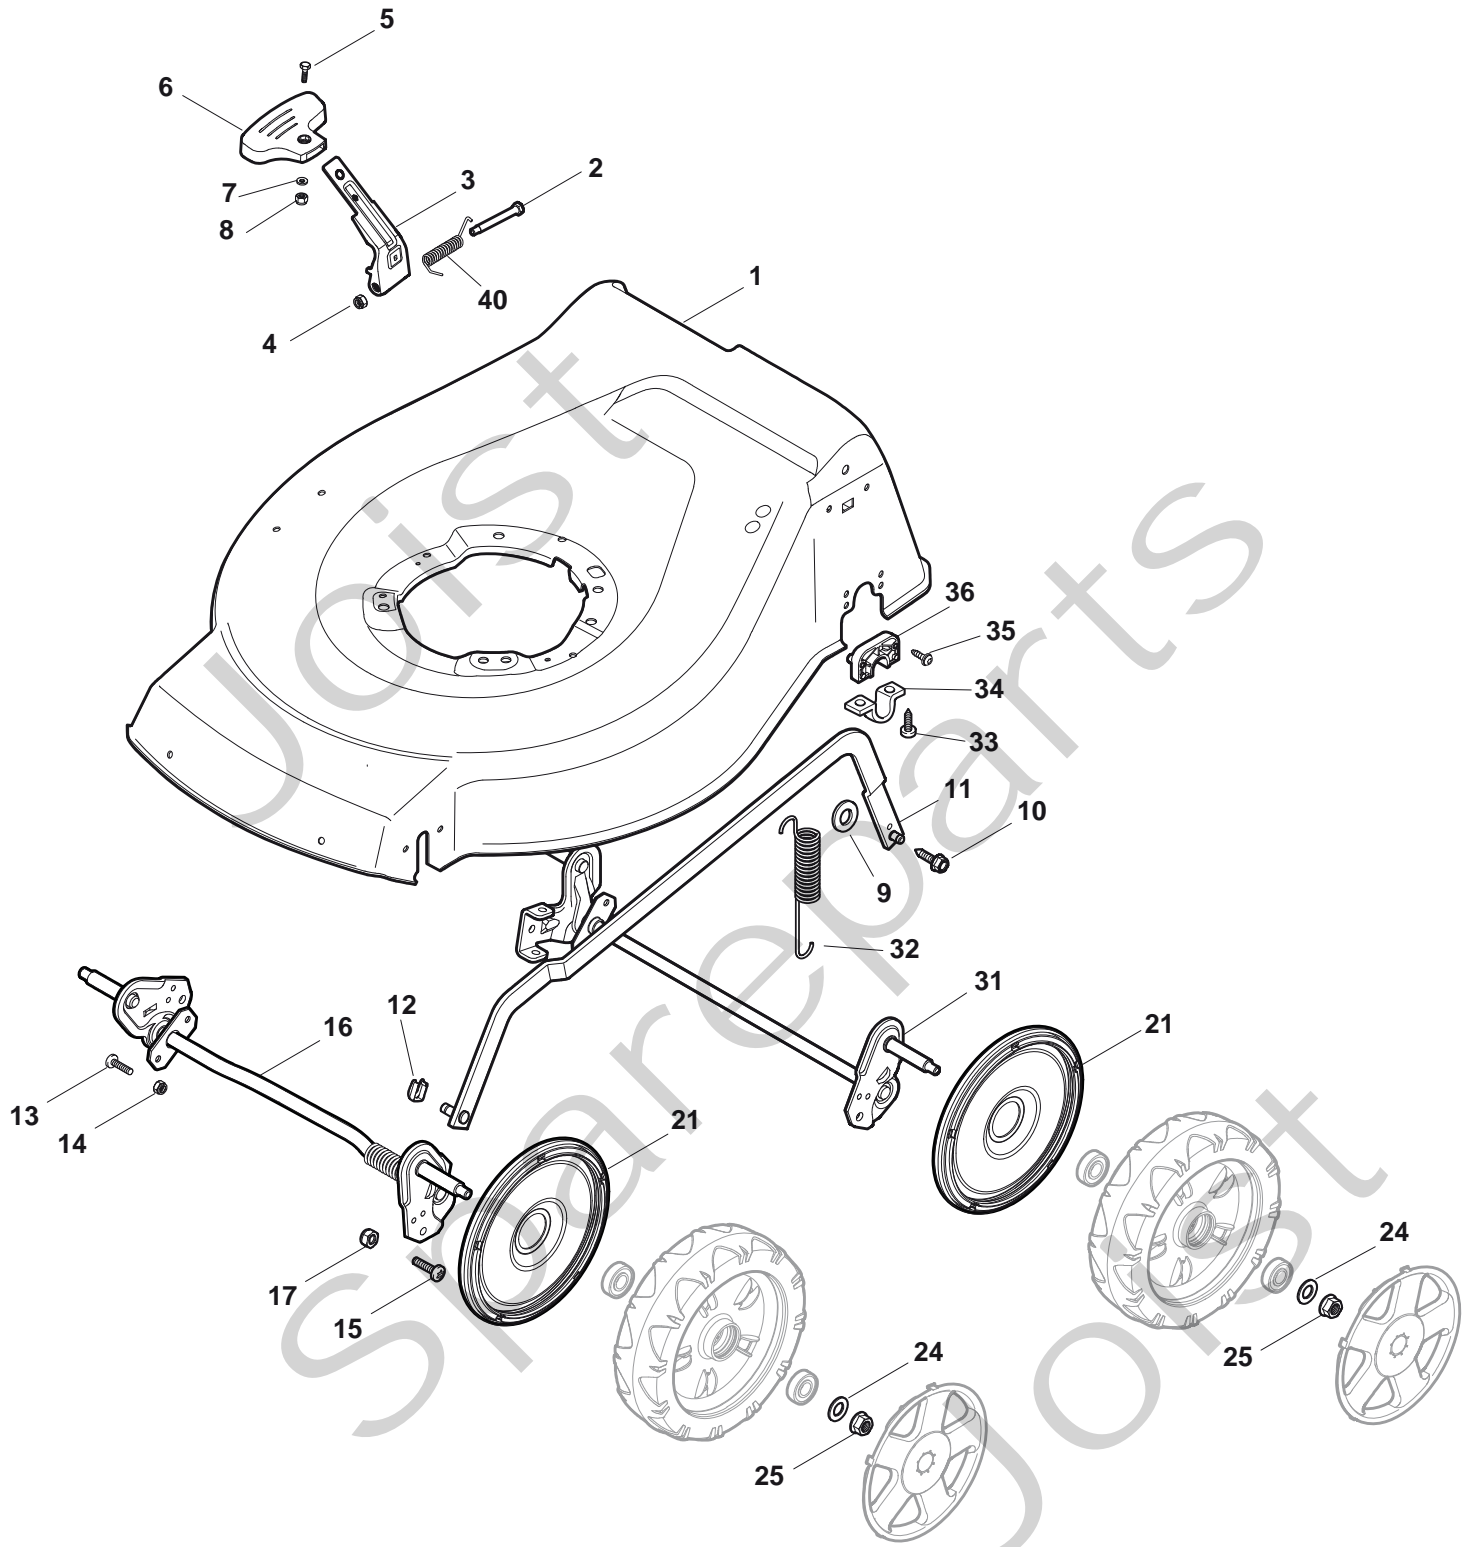

Genuine Spare Parts

www.stiga.com

TURBO 48 PLUS H Model Year 2011

- Use GLOBAL GARDEN PRODUCT Genuine Spare Parts specified in the parts list for repair and/or replacement.
- The contents described in the parts list may change due to improvement.
- The drawings of the spare parts are only indicative and might not represent the part in question exactly.
- The indications "right" - "left" - "front" - "rear" refer to the position of the operator when using the machine.
- When placing orders of parts for repair and/or replacement, make sure that the illustrated parts list is the one applying to the machine's year of manufacture, as shown on the identification plate attached to the machine.

TURBO 48 PLUS H

TURBO 48 PLUS H

Pos. Fig.	Antal Quantity	Art No Part No	Benämning	Description	Anmärkning Notes
1	1	381003914/0	Chassi-gul	Deck Yellow	
2	1	122534131/0	Remstyrning	Pin	
3	1	322322851/0	Höjdinställningsspak	Lever, Height Adjustment	
4	1	12154510/0	Mutter	Nut	
5	1	12788512/0	Skruv	Screw	
6	1	322394503/0	Knopp	Knob	
7	1	12521310/0	Bricka	Washer	
8	1	12150000/0	Mutter	Nut	
9	1	12369500/0	Bricka	Washer	
10	1	122943013/0	Skruv	Screw	
11	1	381002029/0	Höjdinställn.stång	Rod, Height Adjustment	
12	1	112436051/0	Plåt	Plate	
13	3	112727803/0	Skruv	Screw	
14	3	12154510/0	Mutter	Nut	
15	1	112727801/0	Skruv	Screw	
16	1	381002883/1	Hjulaxel-fram	Axle, Front Wheels	
17	1	12154510/0	Mutter	Nut	
21	4	322600145/0	Hjulskydd	Protection, Wheel	
24	4	12521350/0	Bricka	Washer	
25	4	12155000/0	Mutter	Nut	
31	1	381002823/0	Hjulaxel-bakre	Axle, Rear Wheels	
32	4	112727801/0	Skruv	Screw	
33	4	12154510/0	Mutter	Nut	
40	1	122446192/0	Fjäder	Spring	